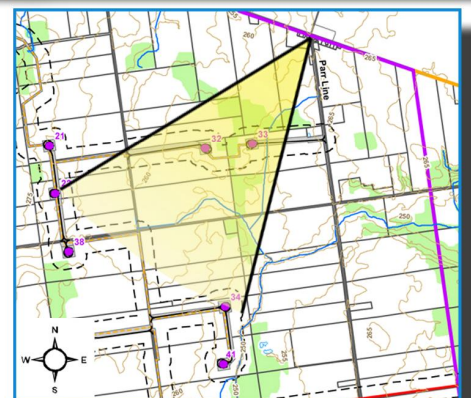

Prepared for:

Bluewater Wind Farm

VISUAL SIMULATION
as viewed from
Parr Line

March 2012

VISUAL SIMULATION

ORIGINAL PHOTO

WIRE FRAME

Bluewater Wind Farm

VISUAL SIMULATION
as viewed from
Centennial Road

Prepared for:

March 2012

VISUAL SIMULATION

ORIGINAL PHOTO

WIRE FRAME

Prepared for:

Bluewater Wind Farm

VISUAL SIMULATION
as viewed from
Zurich Road

March 2012

Bluewater Wind Farm

VISUAL SIMULATION
as viewed from
Kippen Road

Prepared for:

March 2012