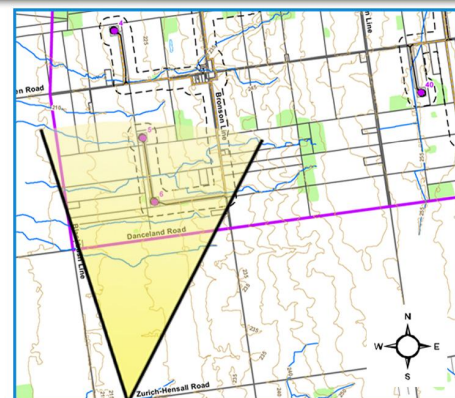

Prepared for:

Bluewater Wind Farm

VISUAL SIMULATION
as viewed from
Parr Line

March 2012

VISUAL SIMULATION

ORIGINAL PHOTO

WIRE FRAME

Bluewater Wind Farm

VISUAL SIMULATION
as viewed from
Centennial Road

Prepared for:

March 2012

VISUAL SIMULATION

ORIGINAL PHOTO

WIRE FRAME

Prepared for:

Bluewater Wind Farm

VISUAL SIMULATION
as viewed from
Zurich Road

March 2012

Bluewater Wind Farm

VISUAL SIMULATION
as viewed from
Kippen Road

Prepared for:

March 2012