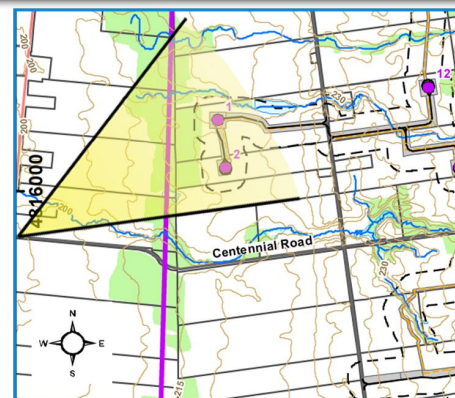

Prepared for:

Bluewater Wind Farm

VISUAL SIMULATION
as viewed from
Parr Line

March 2012

VISUAL SIMULATION

ORIGINAL PHOTO

WIRE FRAME

Bluewater Wind Farm

VISUAL SIMULATION
as viewed from
Centennial Road

Prepared for:

March 2012

VISUAL SIMULATION

ORIGINAL PHOTO

WIRE FRAME

Prepared for:

Bluewater Wind Farm

VISUAL SIMULATION
as viewed from
Zurich Road

March 2012

Bluewater Wind Farm

VISUAL SIMULATION
as viewed from
Kippen Road

Prepared for:

March 2012