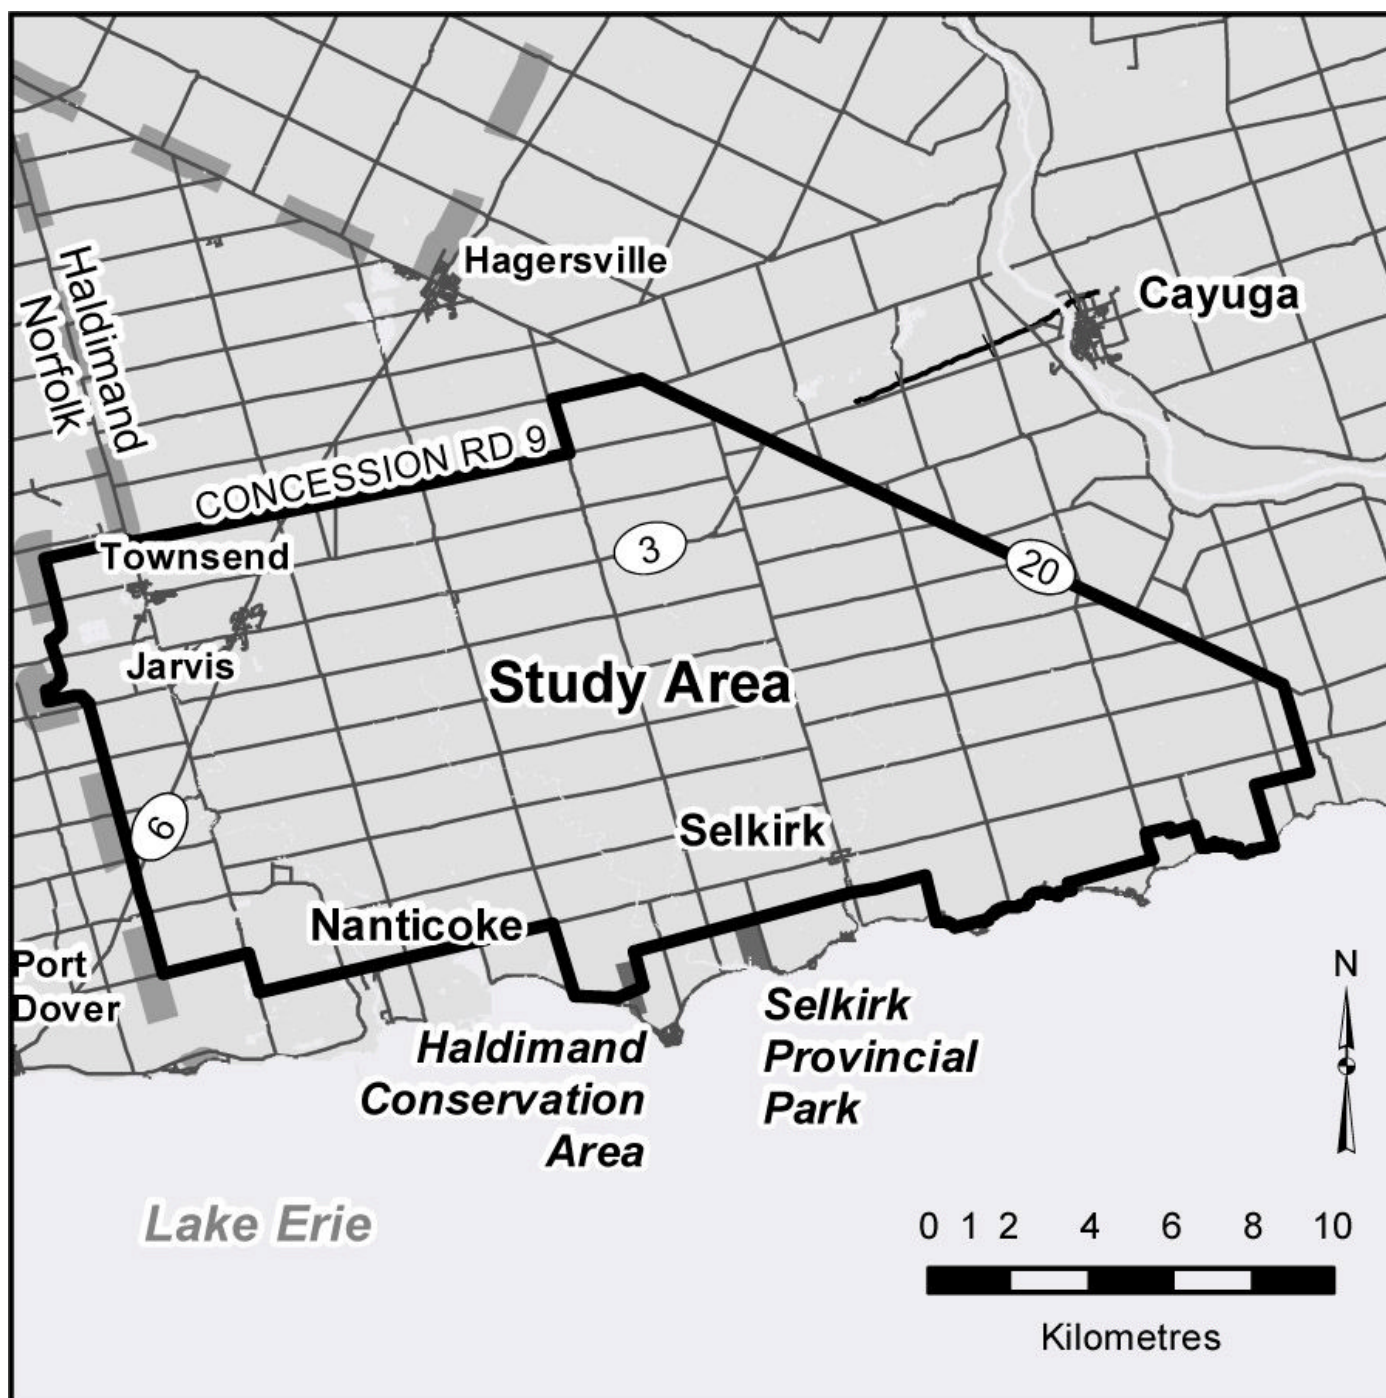

NOTICE OF FINAL PUBLIC MEETINGS

To be held by NextEra Energy Canada, ULC regarding
A Proposal to Engage in a Renewable Energy Project

Project Name: Summerhaven Wind Energy Centre (formerly known as the Nanticoke Wind Farm)

Project Location: The project site is located in the vicinity of Nanticoke, in Haldimand County, Ontario. The figure below identifies the proposed area within which the project will be located, near the shore of Lake Erie, south of Hagersville where Highway 20 and Highway 6 intersect.

Dated at: Haldimand County, this the 1st day of December, 2010.

NextEra Energy Canada, ULC in conjunction with TCI Renewables is planning to engage in a renewable energy project in respect of which the issuance of a renewable energy approval is required. The distribution of this notice of final public meeting and the project itself are subject to the provisions of the *Environmental Protection Act (Act)* Part V.0.1 and Ontario Regulation 359/09 (Regulation). This notice must be distributed in accordance with section 15 of the Regulation prior to an application being submitted and assessed for completeness by the Ministry of the Environment.