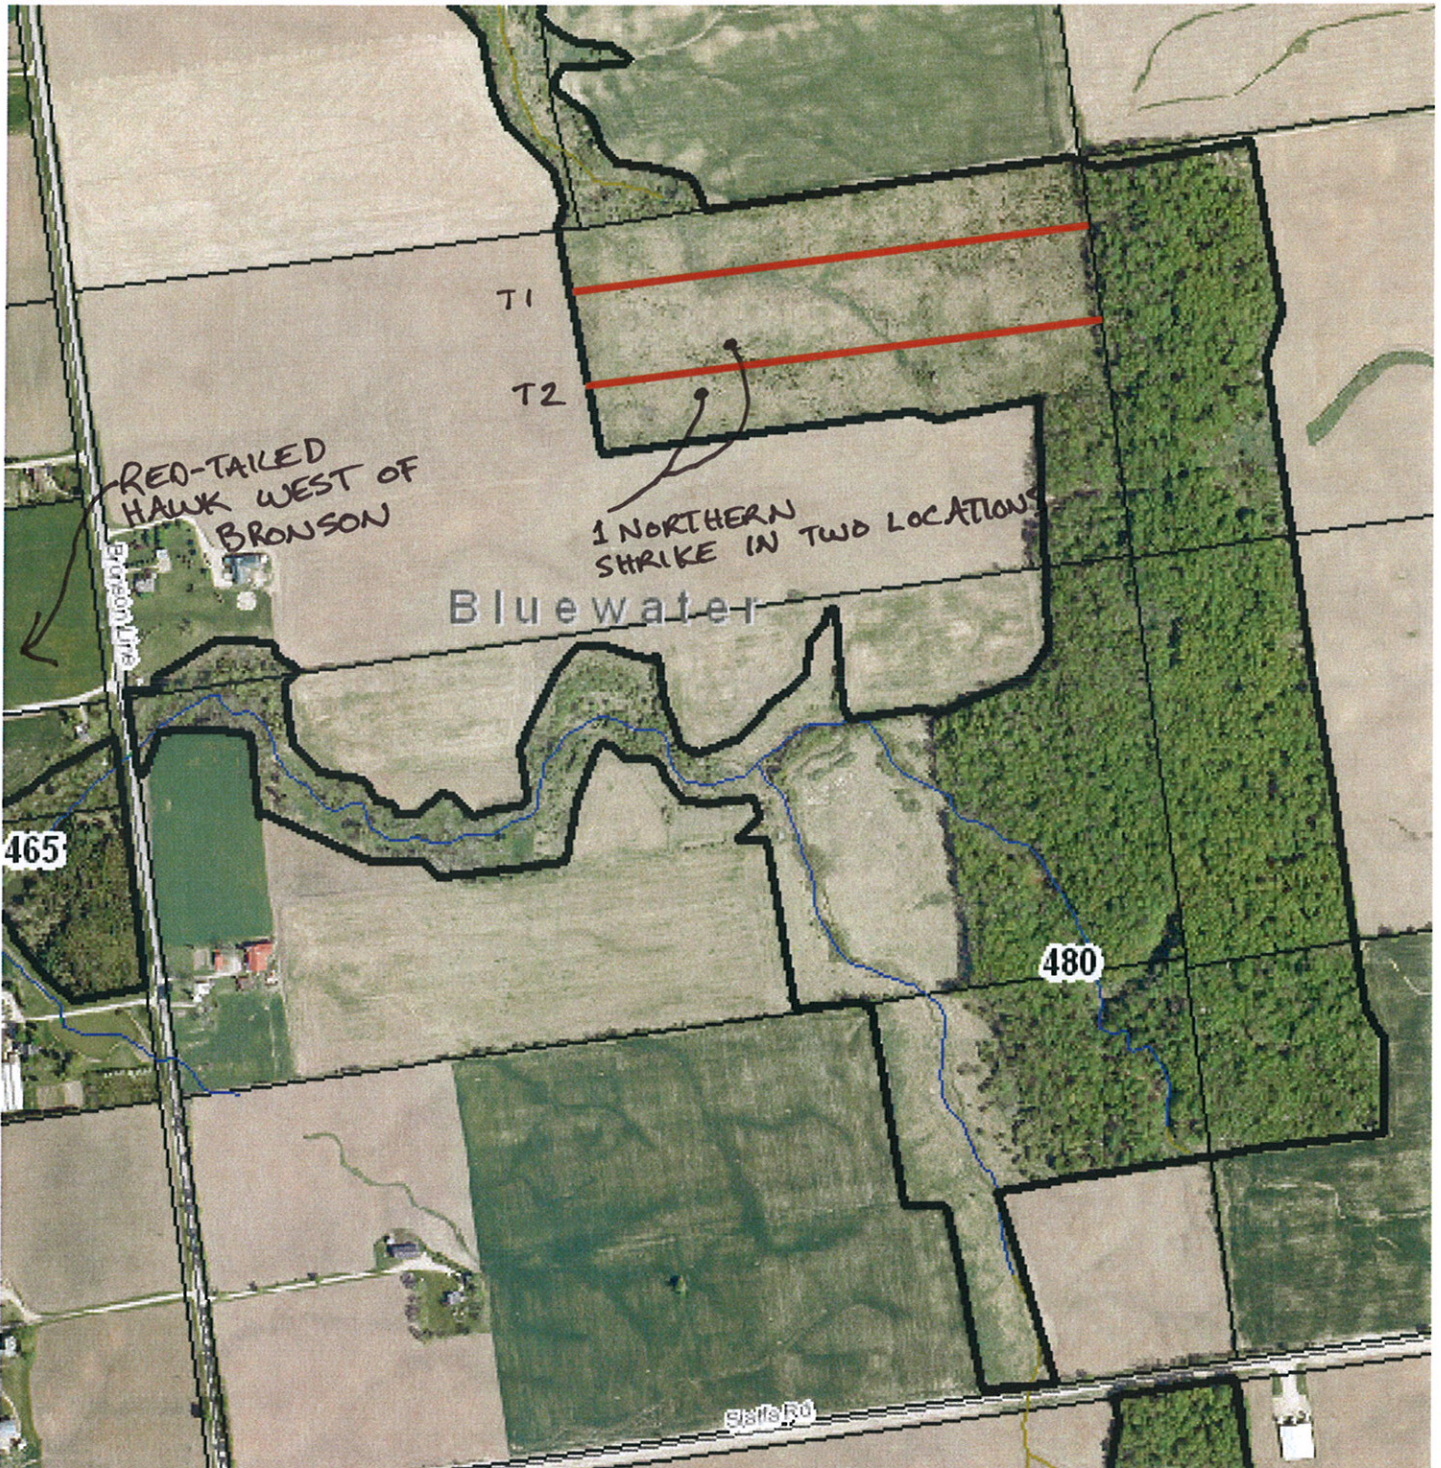

## B5. Winter Raptor Surveys

**Notes**

- OBSERVATION OF NORTHERN SHRIKE WAS BRIEF AND FLEETING.

General locations of transects shown in red.

**Notes**

- Light morph adult Rough-legged Hawk observed soaring over field NW of the study area

General locations of transects shown in red.