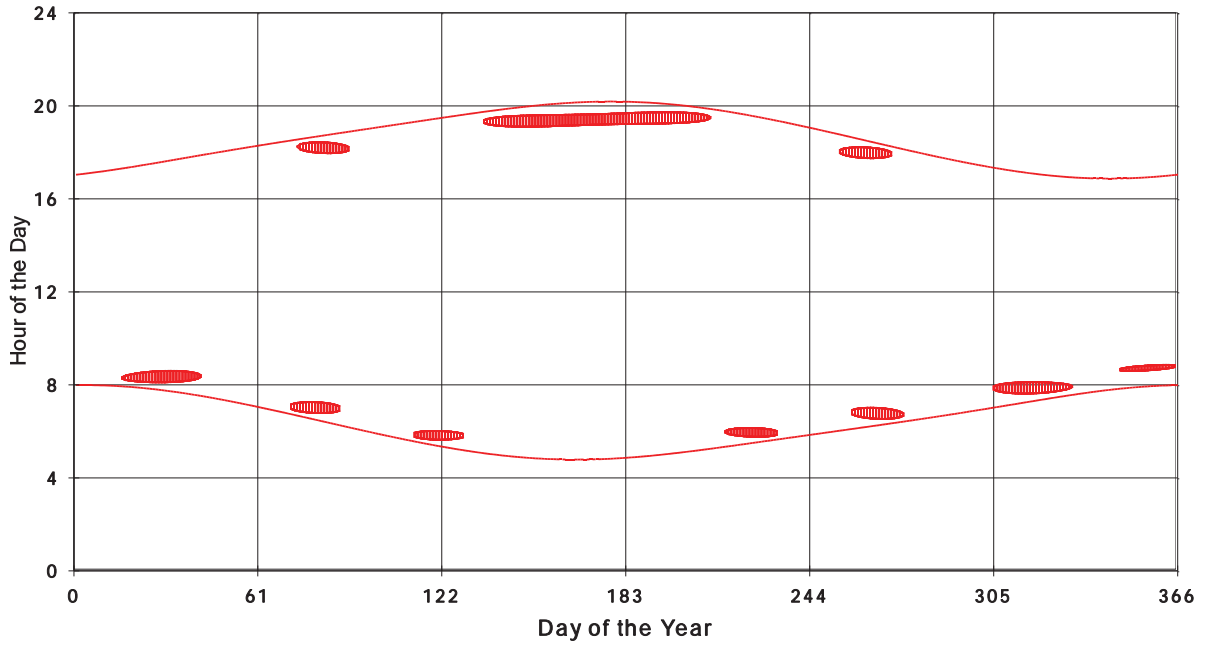

January 31 2013 Flicker with no barns
shadow Times on House 3265, All Windows from All Turbine: