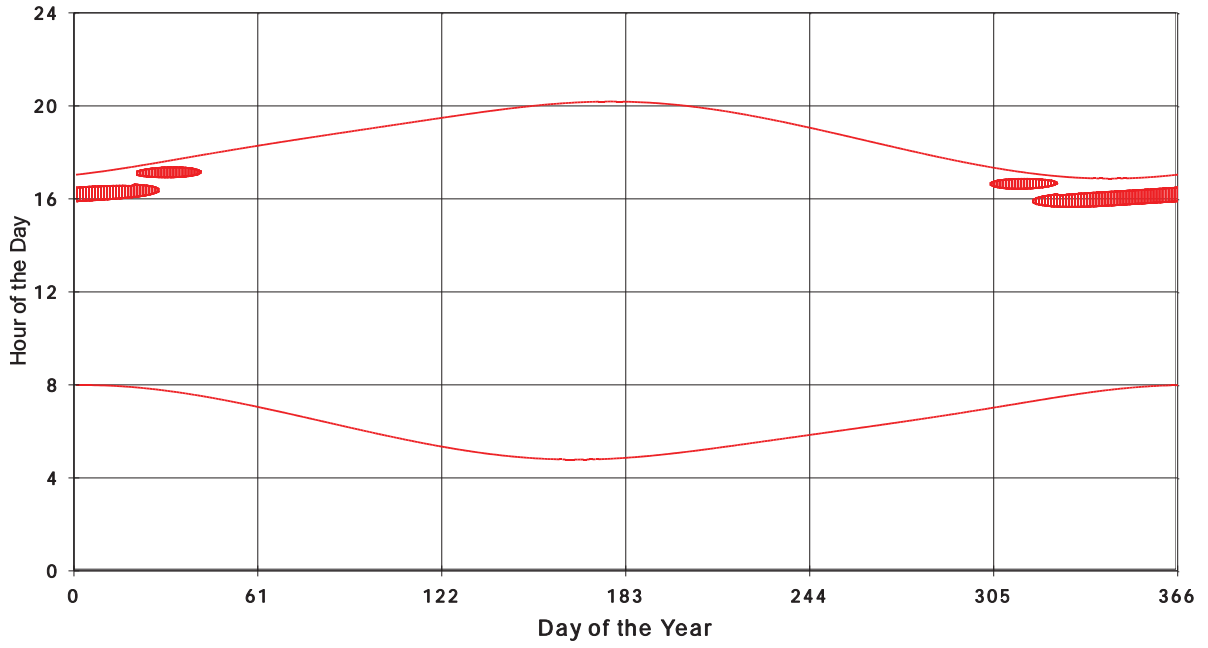

January 31 2013 Flicker with no barns
shadow Times on House 3278, All Windows from All Turbine: