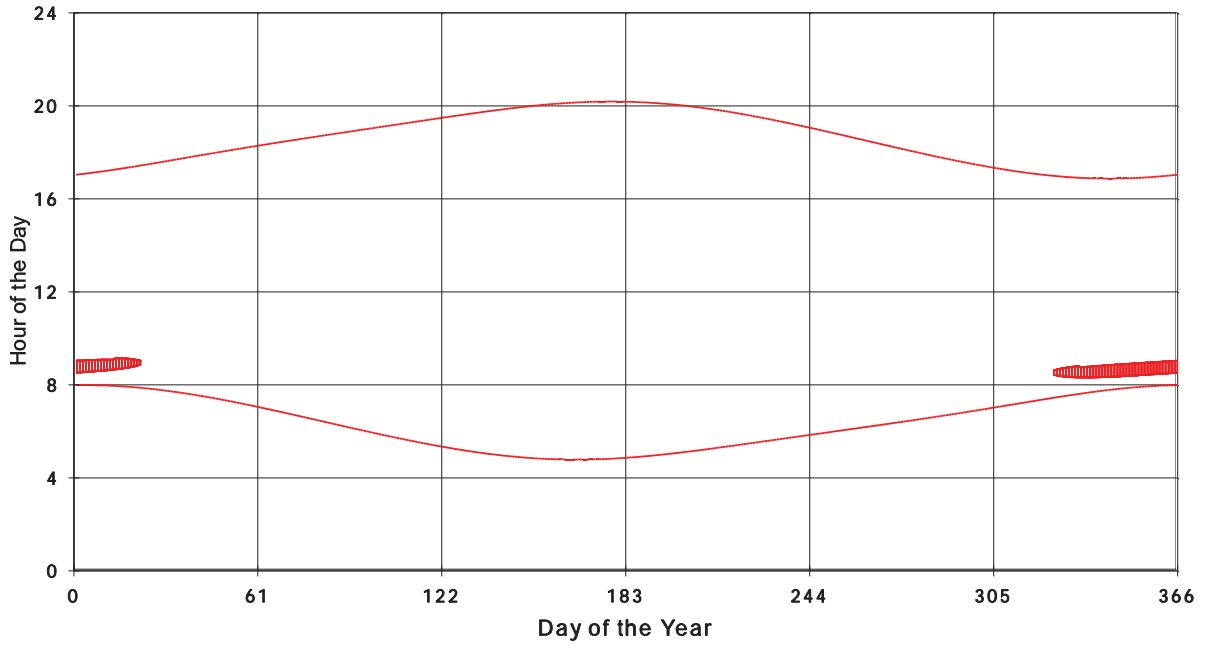

January 31 2013 Flicker with no barns
Shadow Times on House 3454, All Windows from All Turbine: