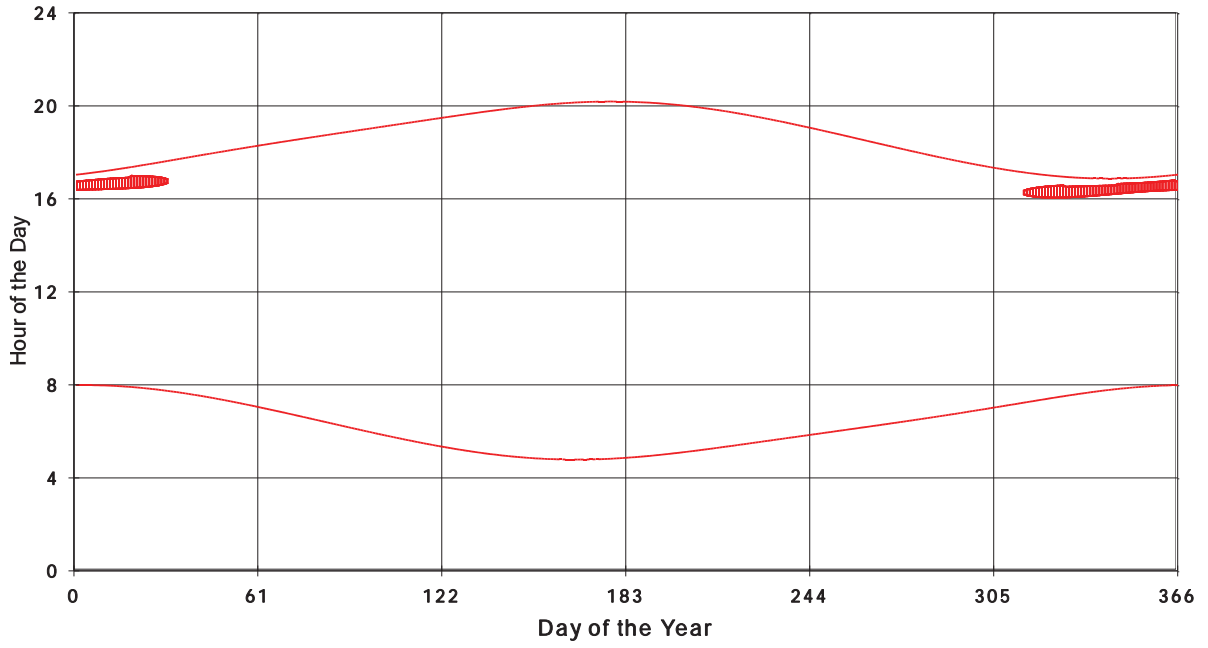

January 31 2013 Flicker with no barns
Shadow Times on House 3388, All Windows from All Turbine: