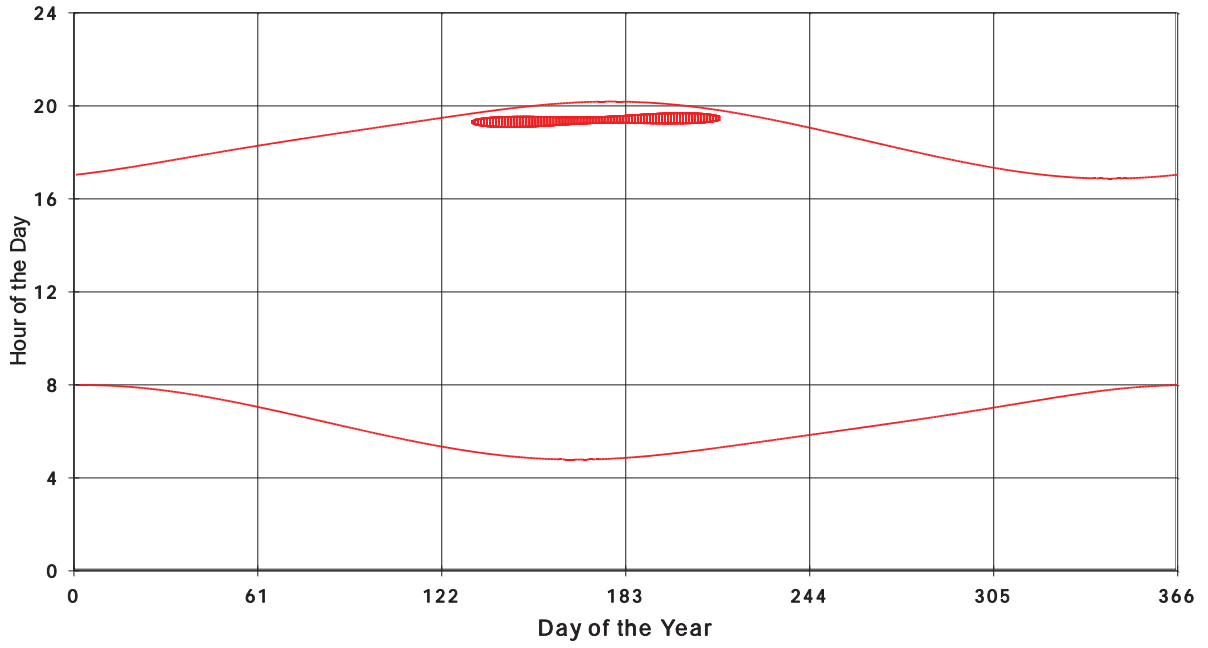

January 31 2013 Flicker with no barns
shadow Times on House 3254, All Windows from All Turbine: