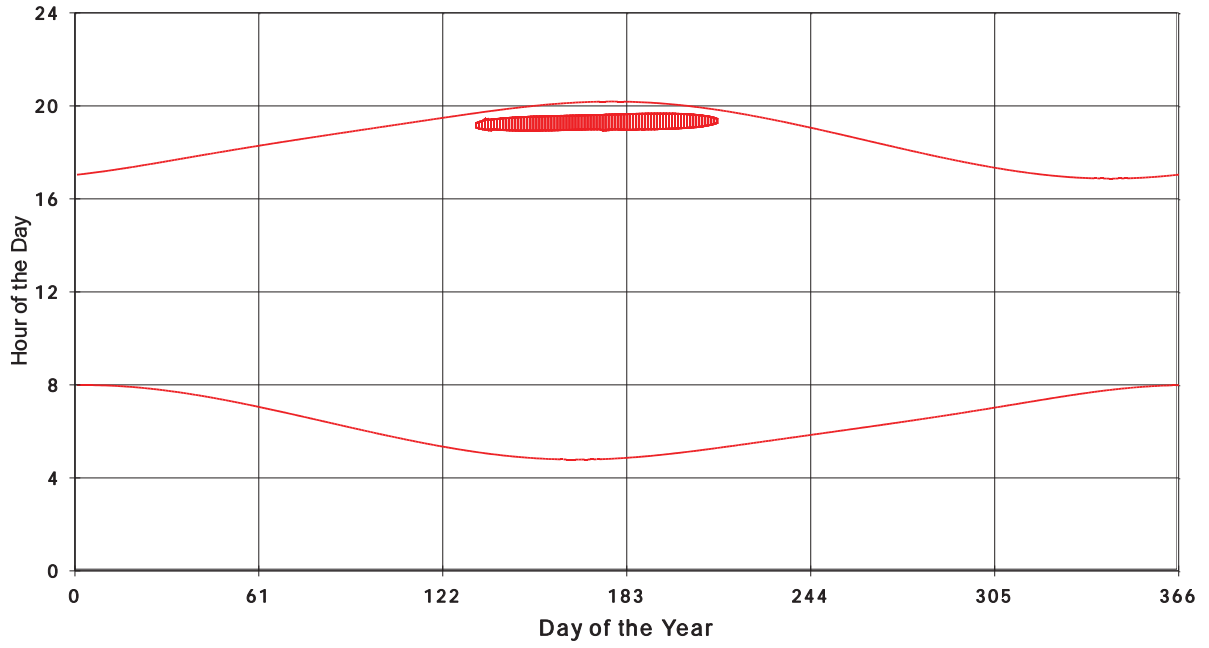

January 31 2013 Flicker with no barns
shadow Times on House 3345, All Windows from All Turbine: