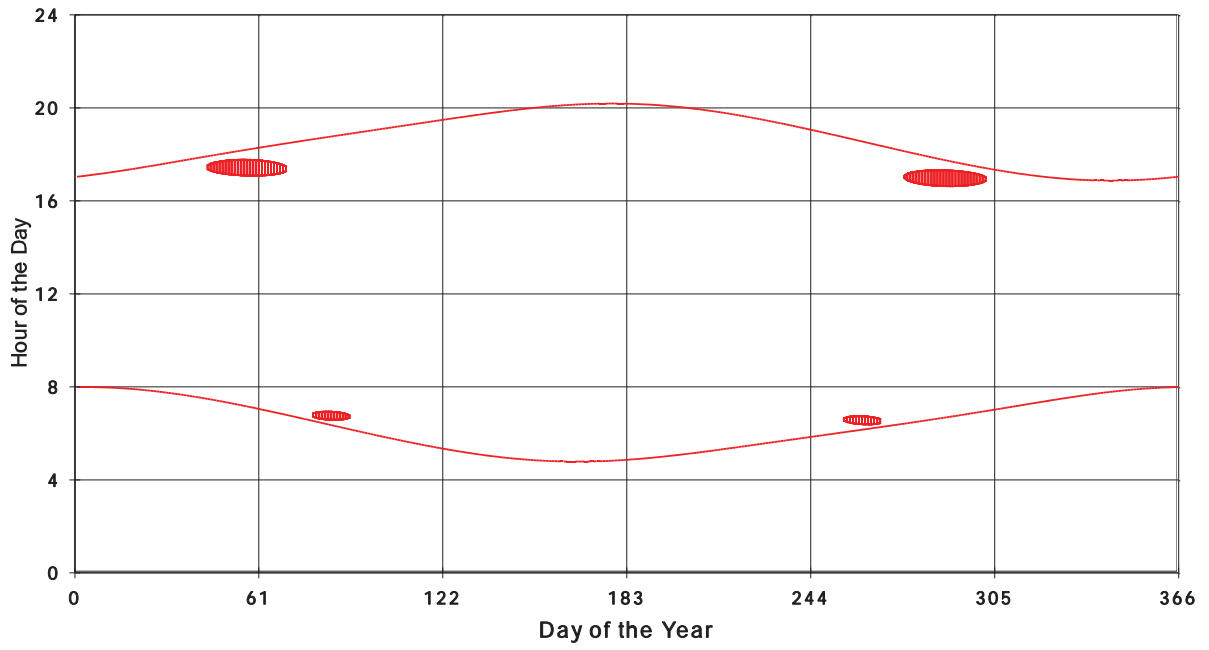

January 31 2013 Flicker with no barns
shadow Times on House 3305, All Windows from All Turbine:

January 31 2013 Flicker with no barns
shadow Times on House 3304, All Windows from All Turbine: