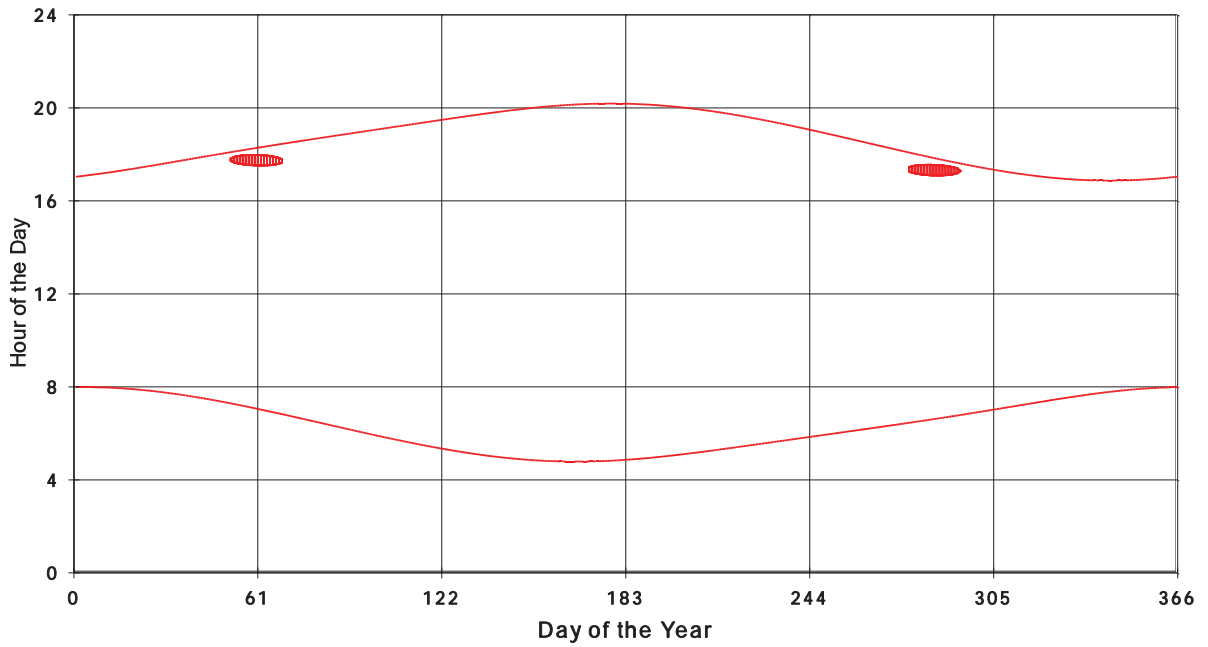

January 31 2013 Flicker with no barns
Shadow Times on House 3189, All Windows from All Turbine:

January 31 2013 Flicker with no barns
shadow Times on House 3187, All Windows from All Turbine: