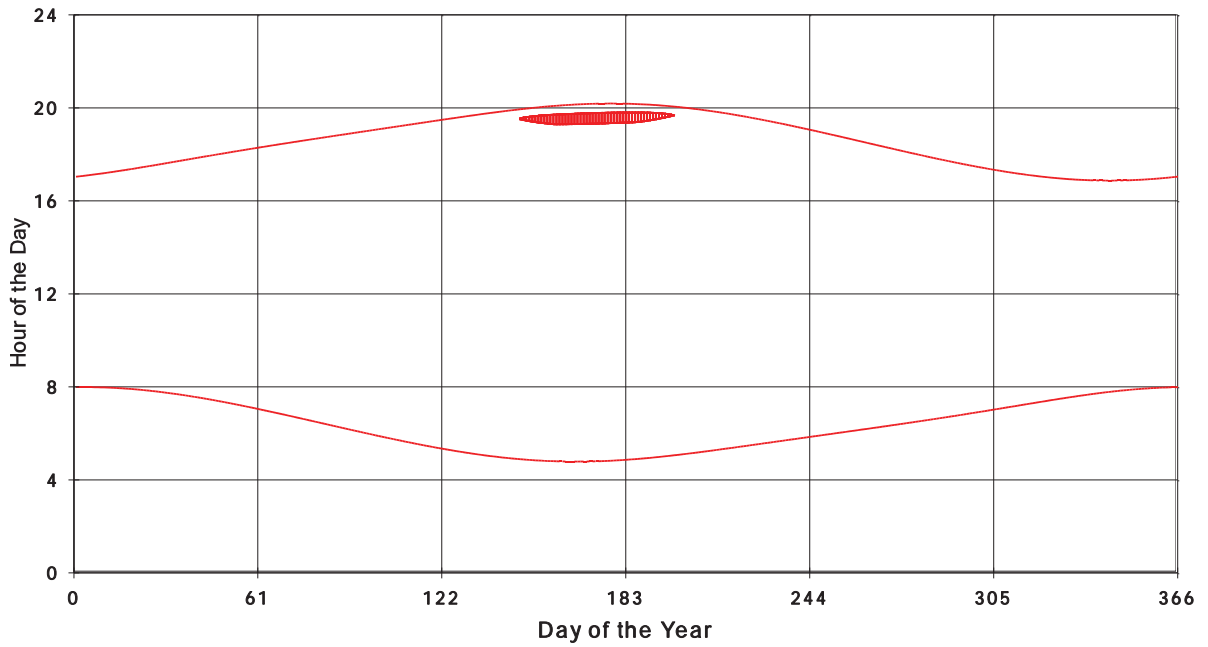

January 31 2013 Flicker with no barns
Shadow Times on House 3217, All Windows from All Turbine:

January 31 2013 Flicker with no barns
shadow Times on House 3214, All Windows from All Turbine: