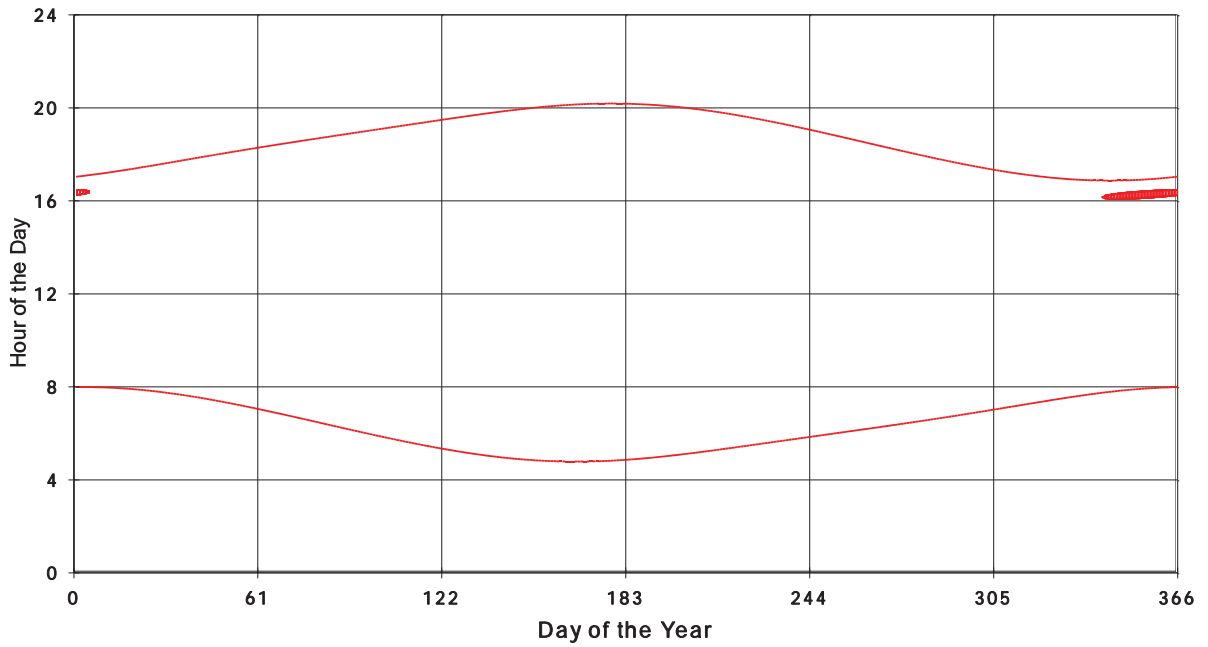

January 31 2013 Flicker with no barns
Shadow Times on House 3388, All Windows from All Turbine:

January 31 2013 Flicker with no barns
shadow Times on House 3387, All Windows from All Turbine: