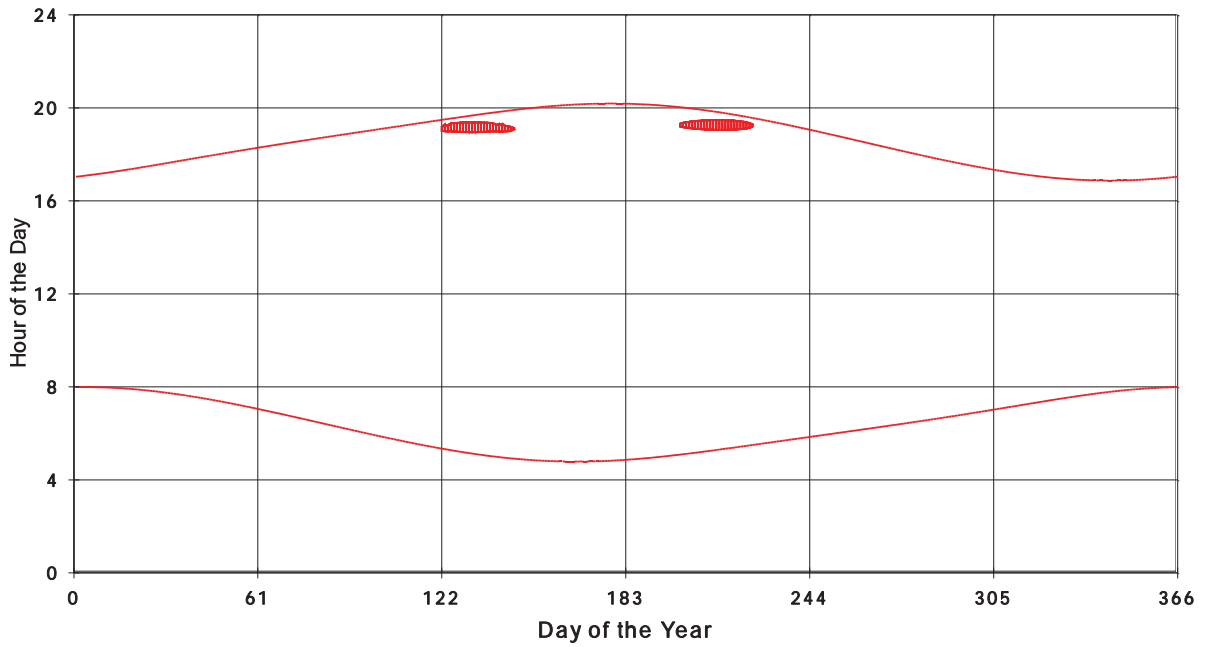

January 31 2013 Flicker with no barns
hadow Times on House 3441, All Windows from All Turbine: