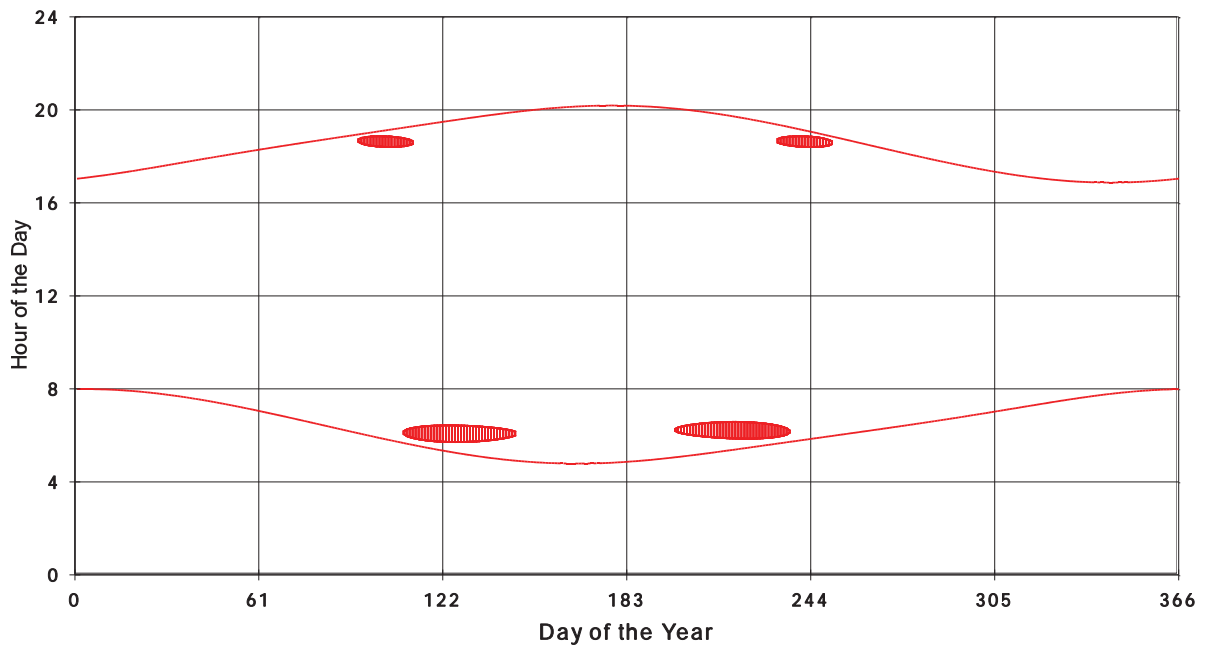

January 31 2013 Flicker with no barns
Shadow Times on House 3306, All Windows from All Turbine:

January 31 2013 Flicker with no barns
shadow Times on House 3305, All Windows from All Turbine: