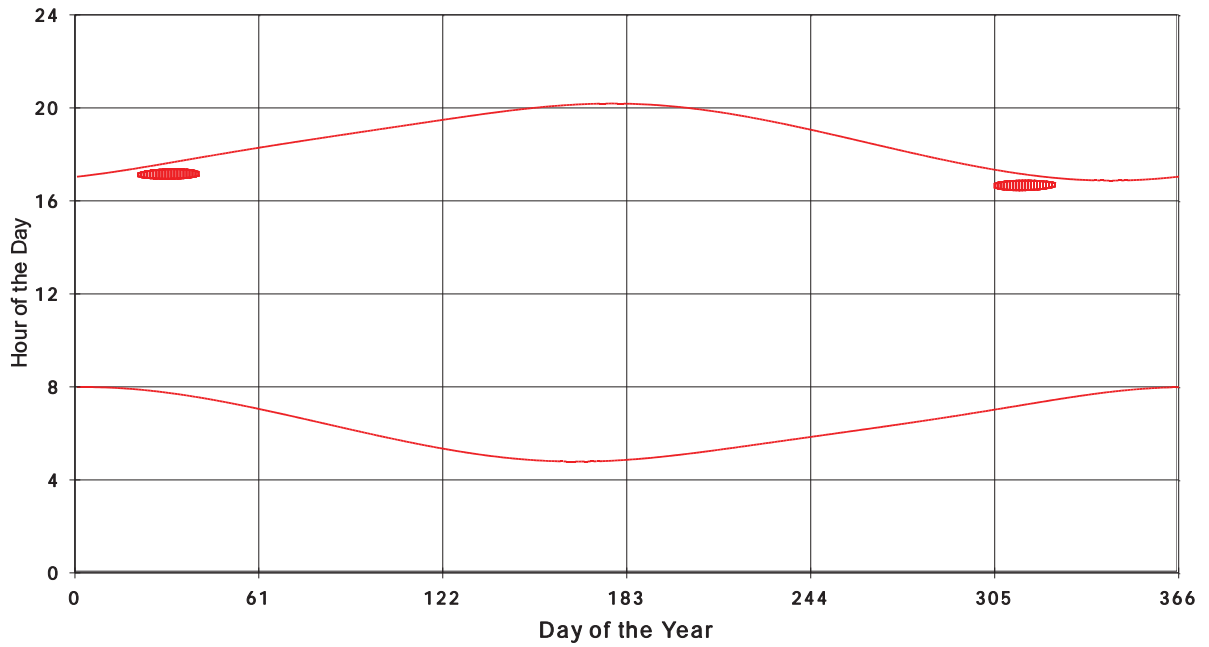

January 31 2013 Flicker with no barns
Shadow Times on House 3522, All Windows from All Turbine:

January 31 2013 Flicker with no barns
Shadow Times on House 3520, All Windows from All Turbine: