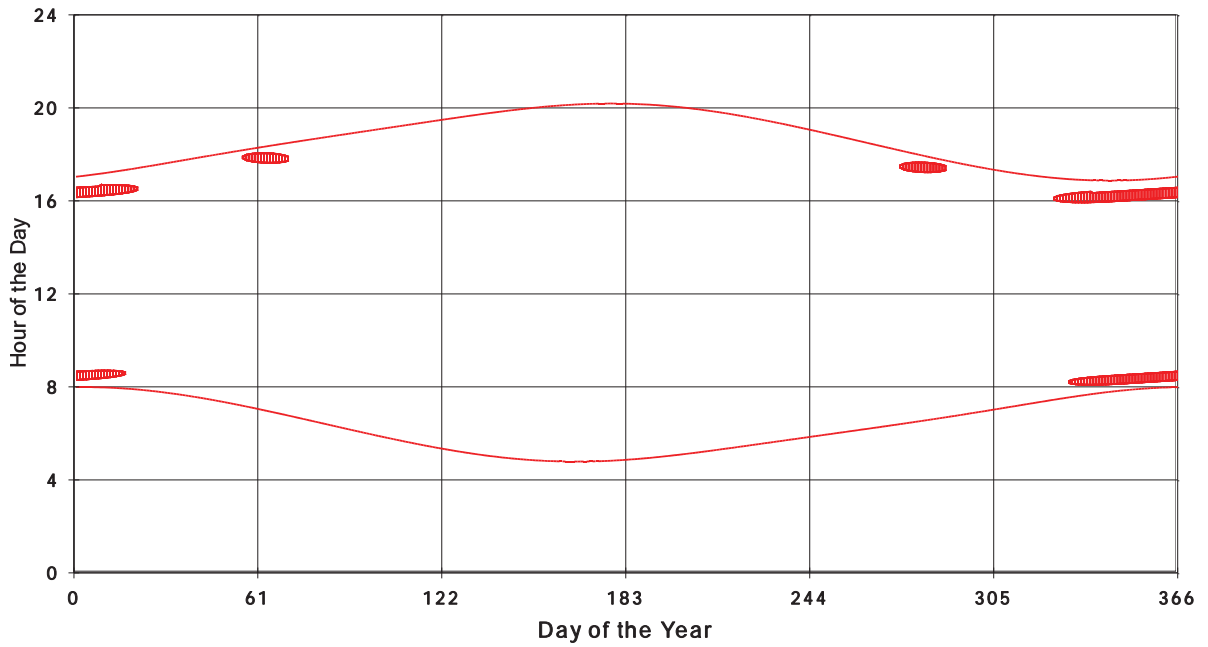

January 31 2013 Flicker with no barns
shadow Times on House 3325, All Windows from All Turbine:

January 31 2013 Flicker with no barns
shadow Times on House 3320, All Windows from All Turbine: