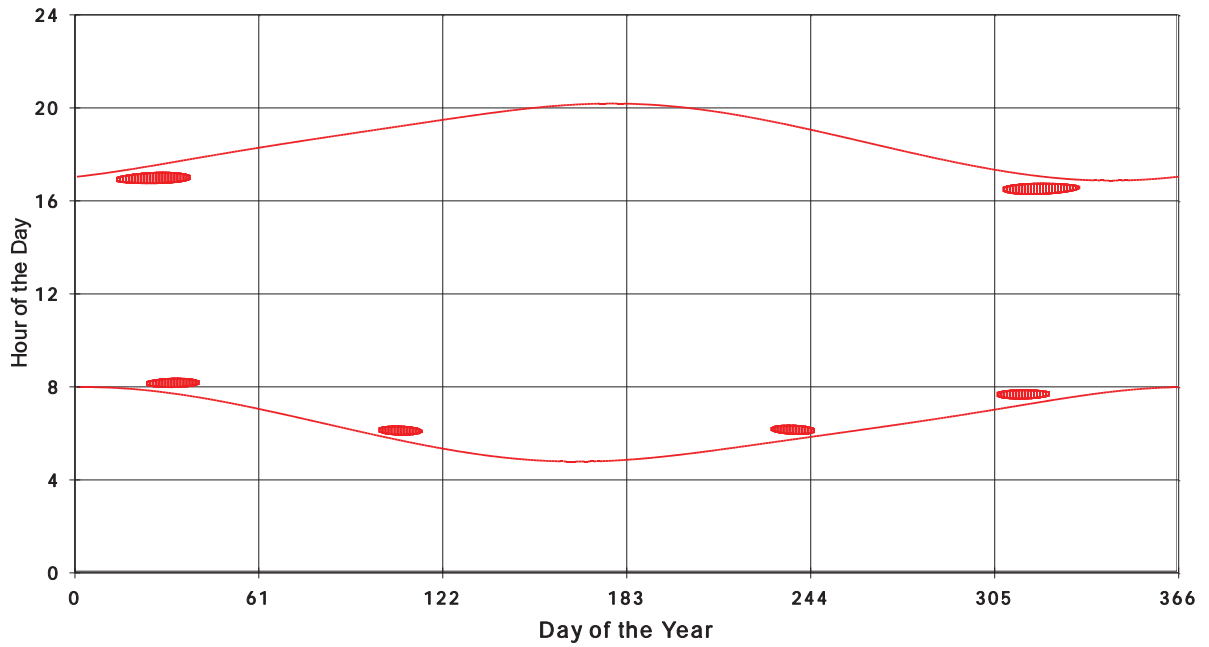

January 31 2013 Flicker with no barns
shadow Times on House 3265, All Windows from All Turbine:

January 31 2013 Flicker with no barns
Shadow Times on House 3264, All Windows from All Turbine: