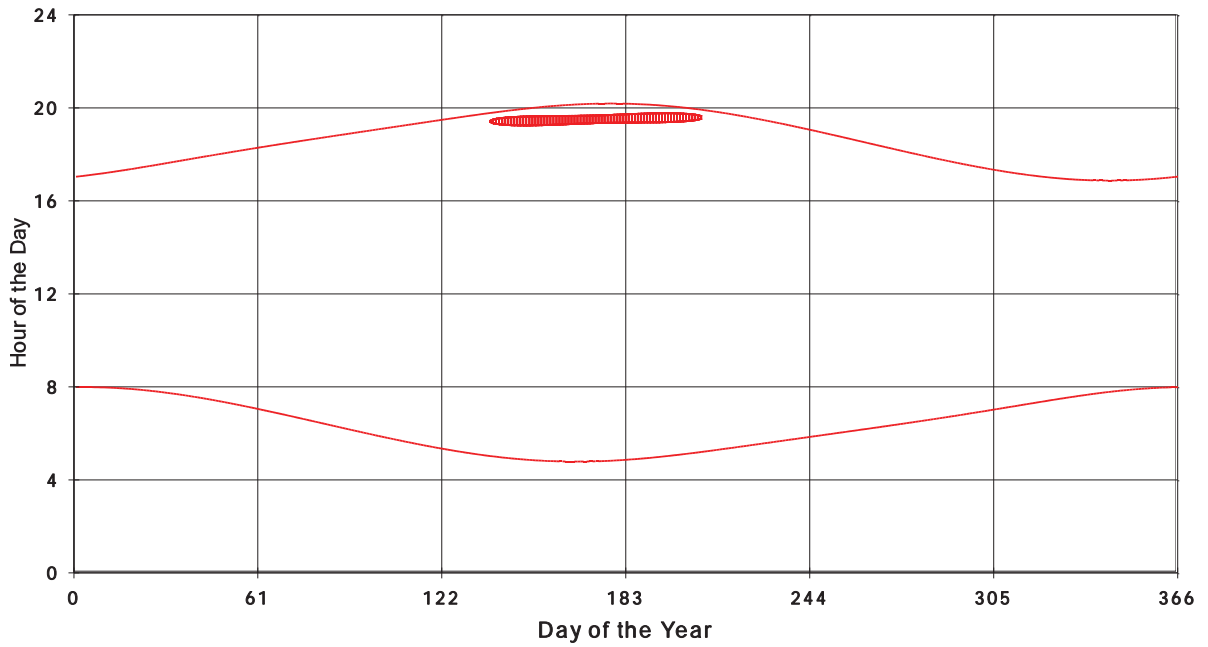

January 31 2013 Flicker with no barns
hadow Times on House 3183, All Windows from All Turbine:

January 31 2013 Flicker with no barns
hadow Times on House 3185, All Windows from All Turbine:

January 31 2013 Flicker with no barns
shadow Times on House 3186, All Windows from All Turbine: