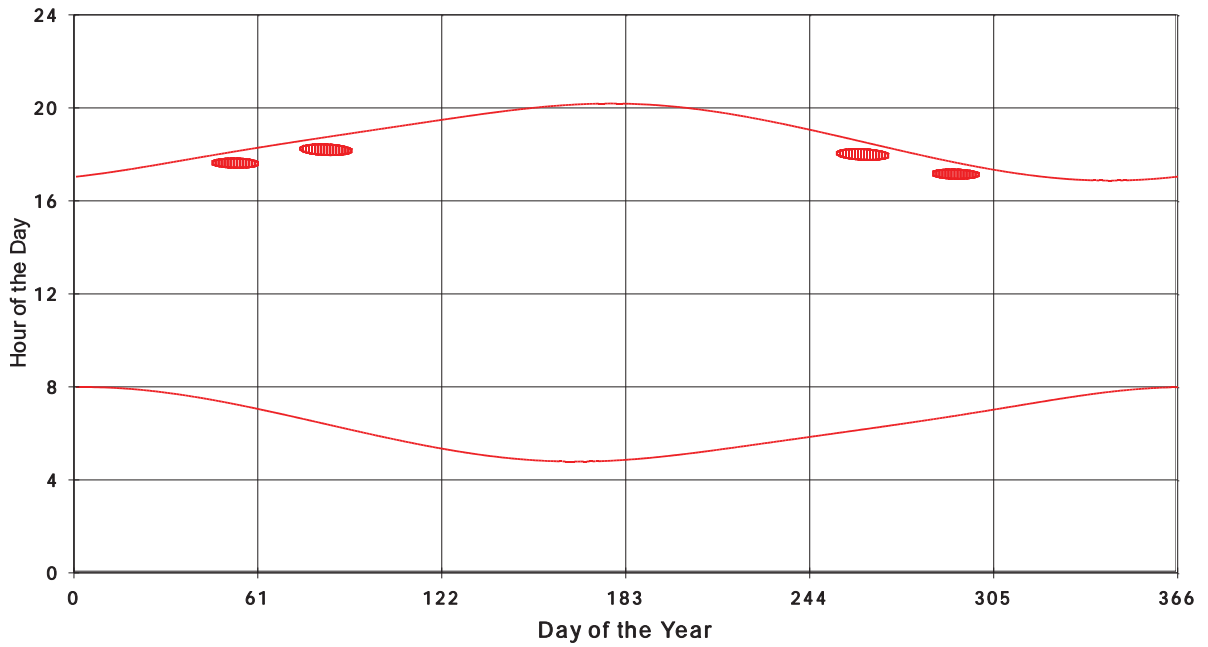

January 31 2013 Flicker with no barns
shadow Times on House 3418, All Windows from All Turbine:

January 31 2013 Flicker with no barns
Shadow Times on House 3417, All Windows from All Turbine: