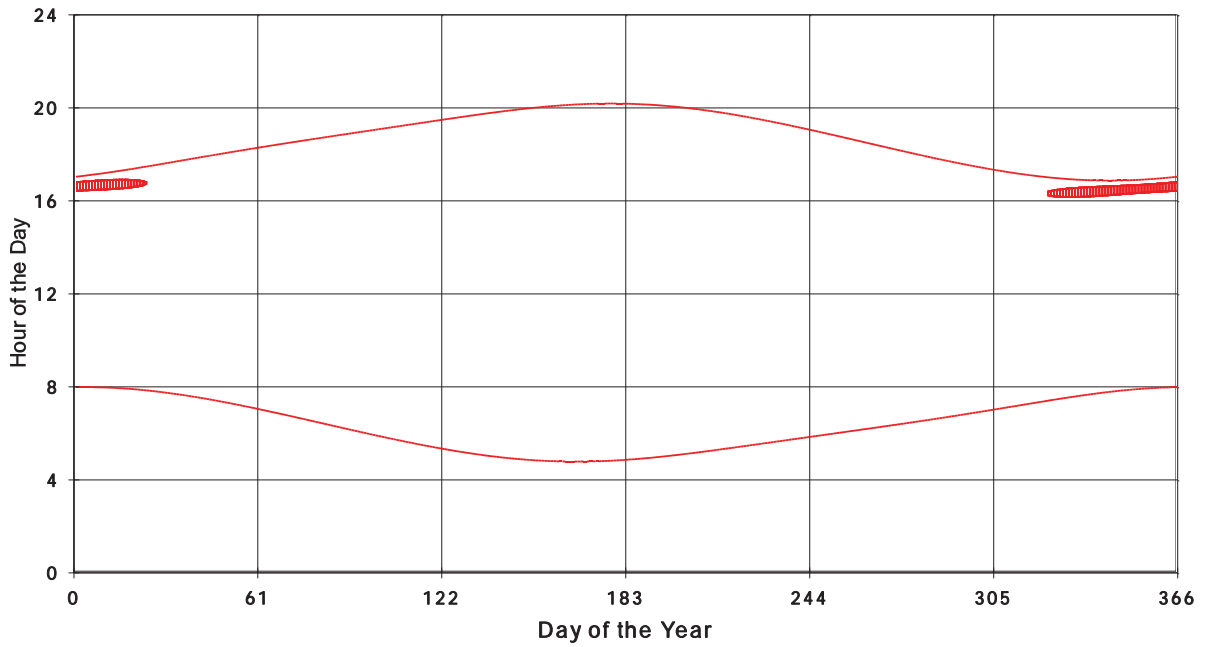

January 31 2013 Flicker with no barns
shadow Times on House 3198, All Windows from All Turbine:

January 31 2013 Flicker with no barns
Shadow Times on House 3194, All Windows from All Turbine: