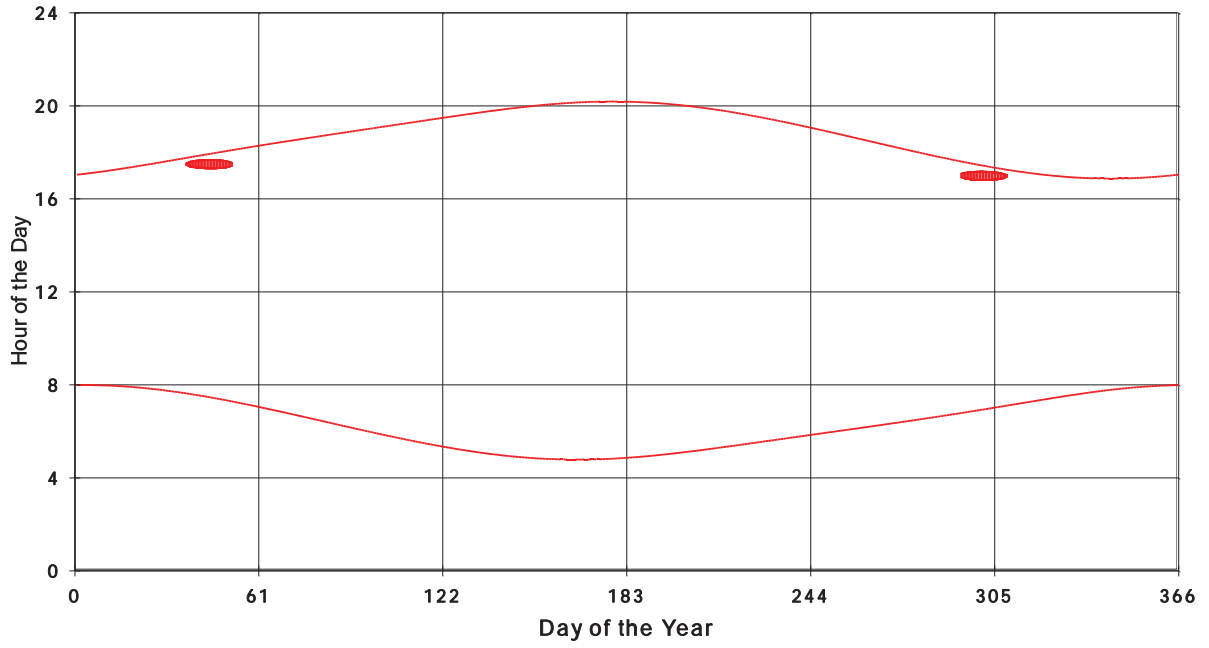

January 31 2013 Flicker with no barns
Shadow Times on House 3520, All Windows from All Turbine:

January 31 2013 Flicker with no barns
Shadow Times on House 3519, All Windows from All Turbine: