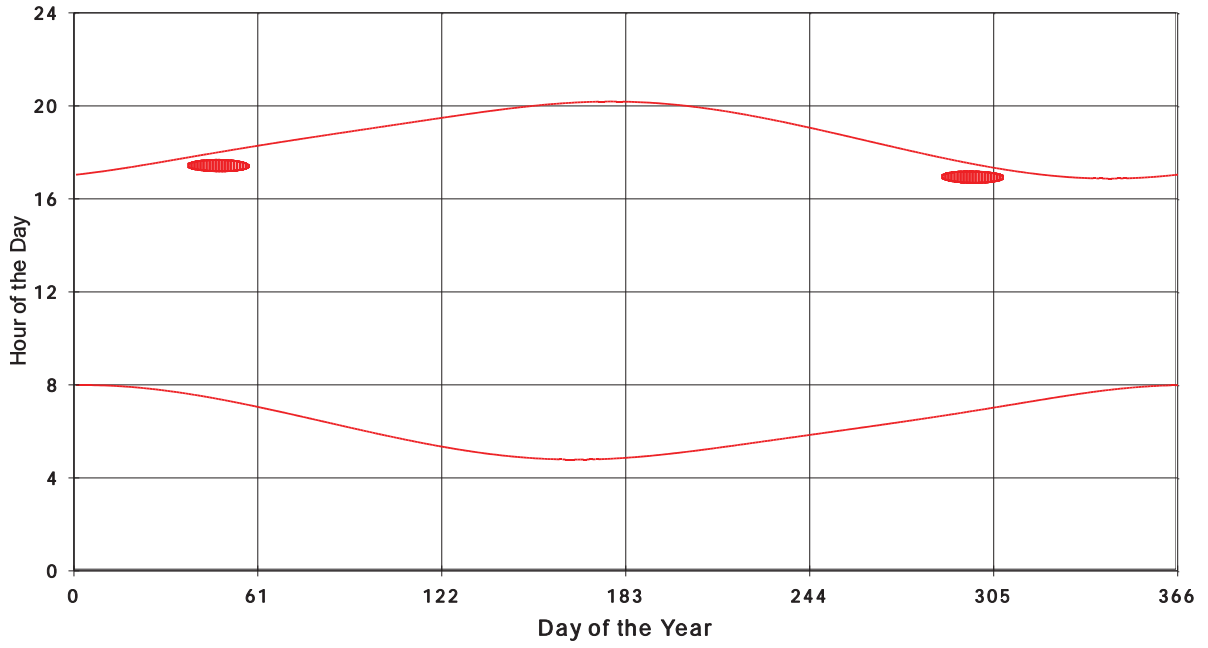

January 31 2013 Flicker with no barns
Shadow Times on House 3189, All Windows from All Turbine: