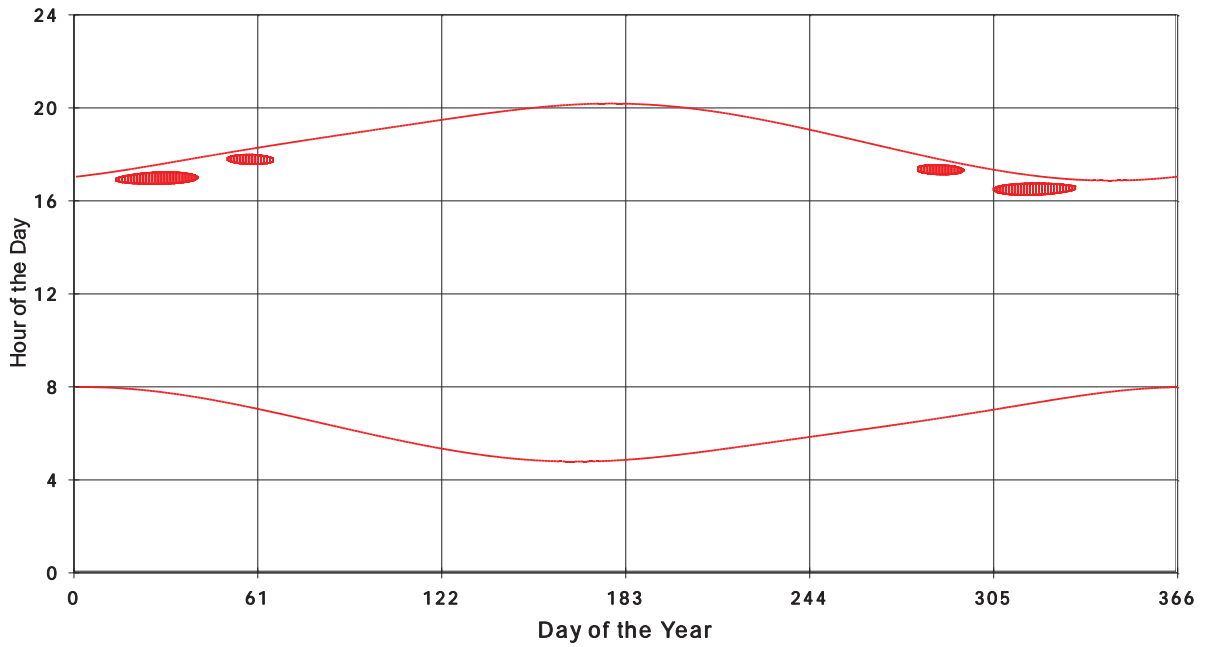

January 31 2013 Flicker with no barns
shadow Times on House 3298, All Windows from All Turbine:

January 31 2013 Flicker with no barns
shadow Times on House 3297, All Windows from All Turbine: