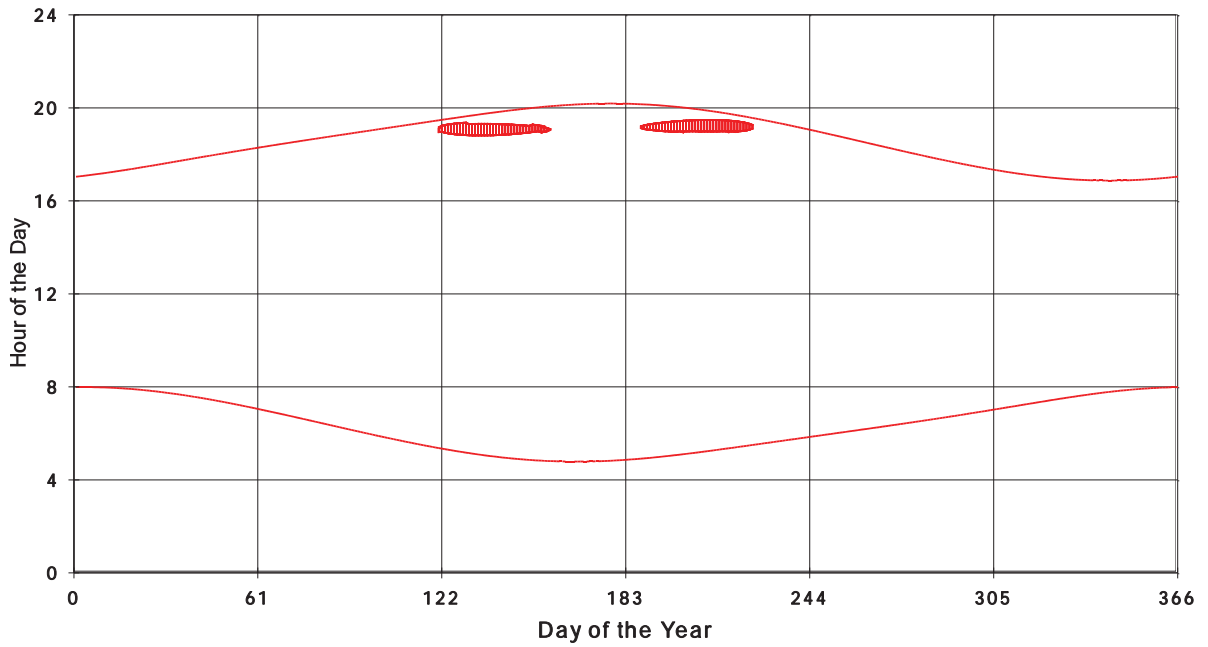

January 31 2013 Flicker with no barns
shadow Times on House 3313, All Windows from All Turbine:

January 31 2013 Flicker with no barns
Shadow Times on House 3311, All Windows from All Turbine: