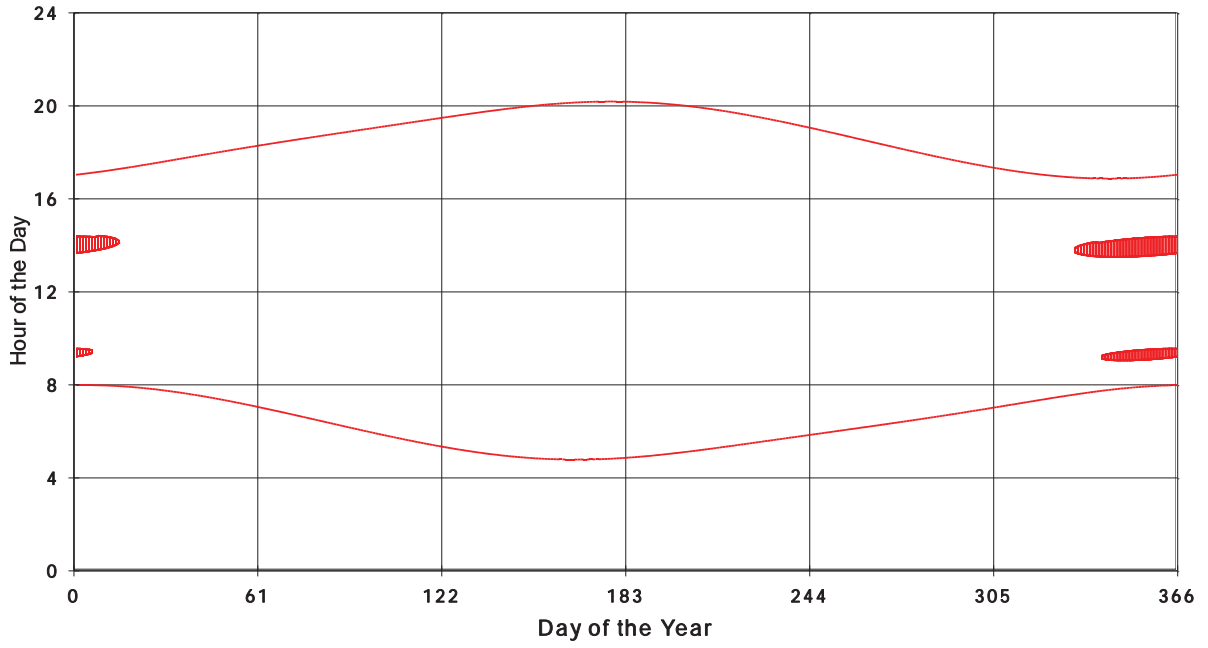

January 31 2013 Flicker with no barns
shadow Times on House 3328, All Windows from All Turbine: