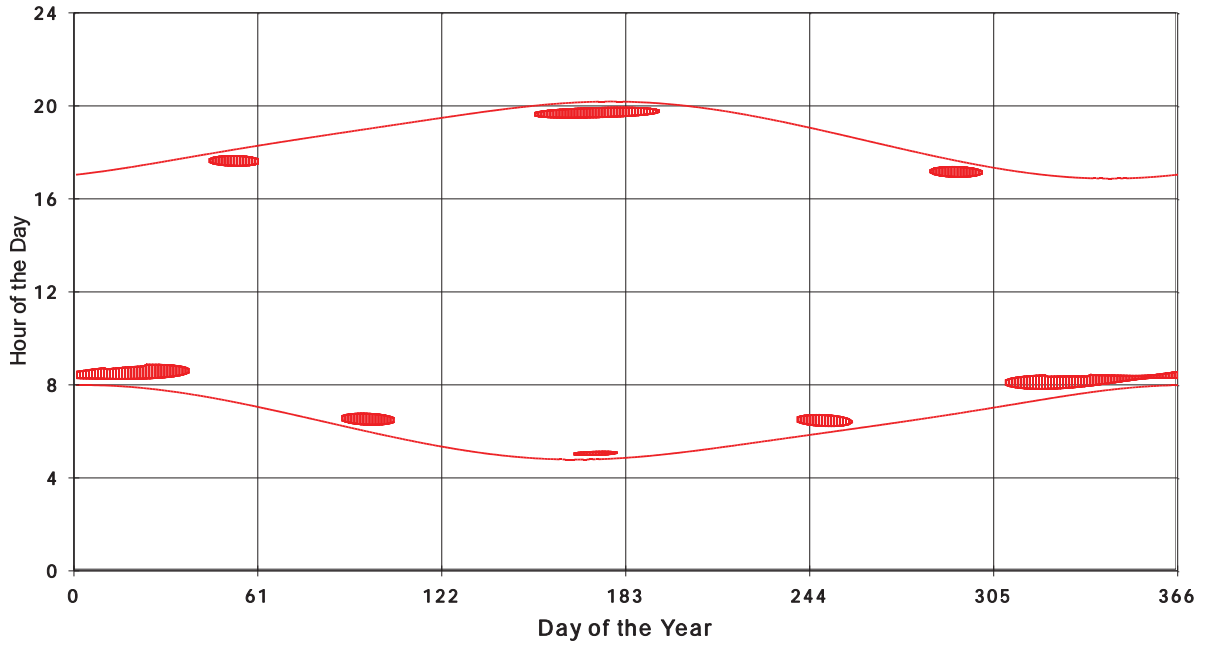

January 31 2013 Flicker with no barns
Shadow Times on House 3378, All Windows from All Turbine: