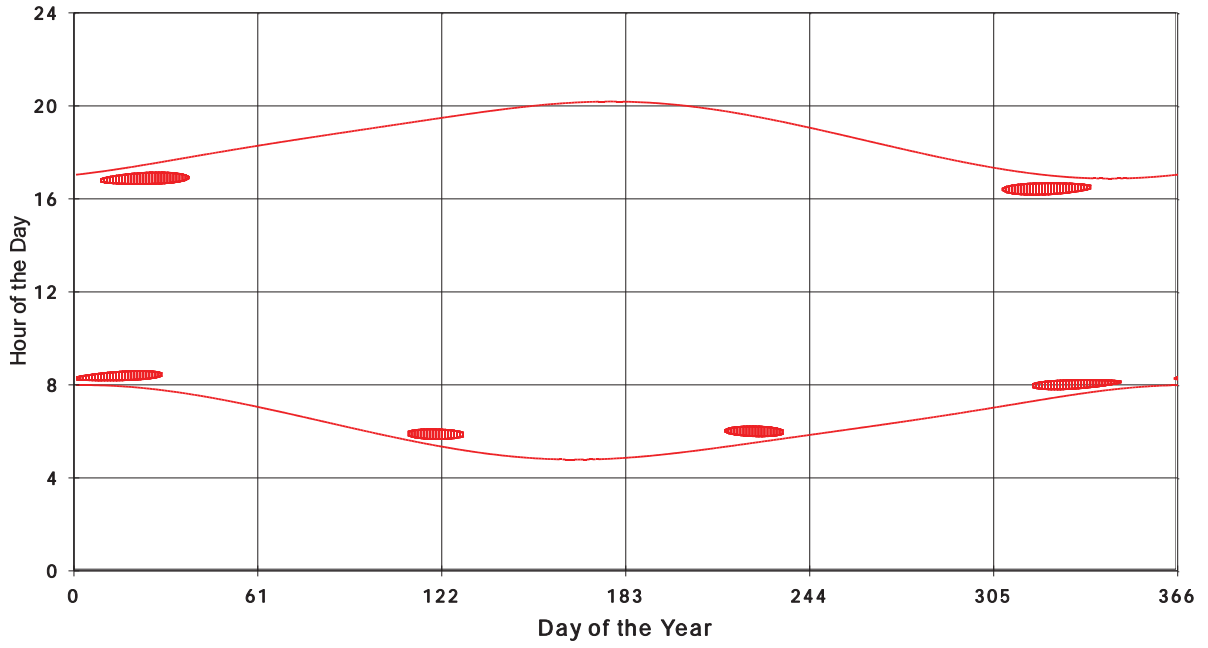

January 31 2013 Flicker with no barns
shadow Times on House 3341, All Windows from All Turbine: