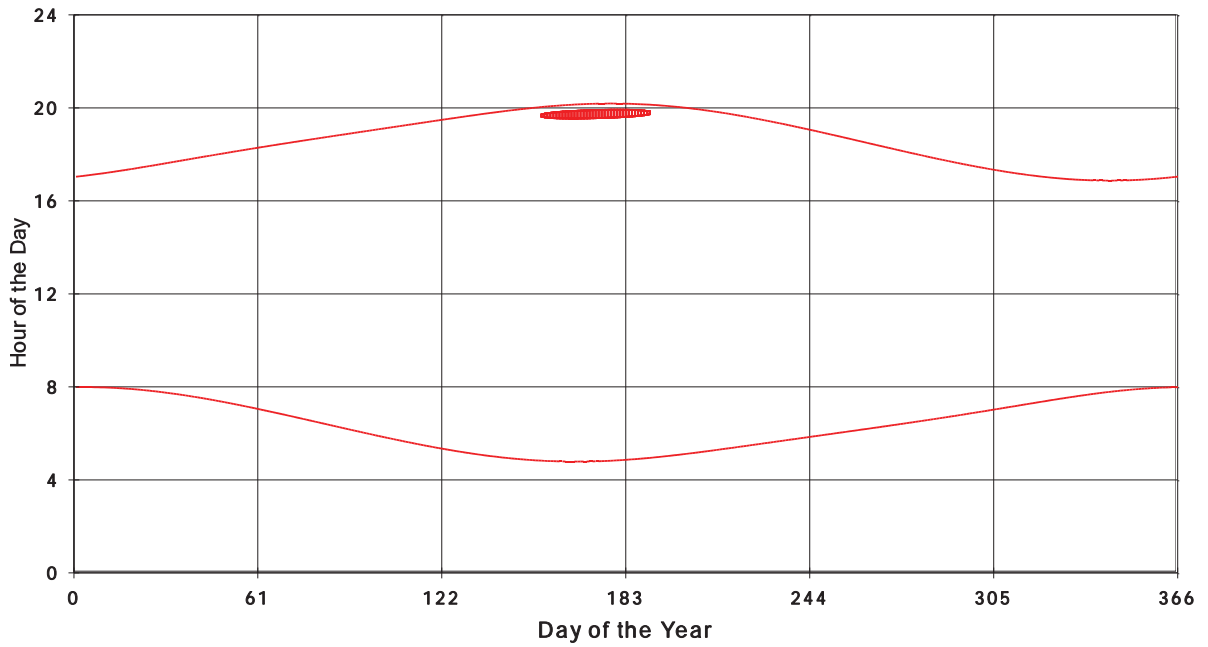

January 31 2013 Flicker with no barns
Shadow Times on House 3302, All Windows from All Turbine:

January 31 2013 Flicker with no barns
shadow Times on House 3301, All Windows from All Turbine: