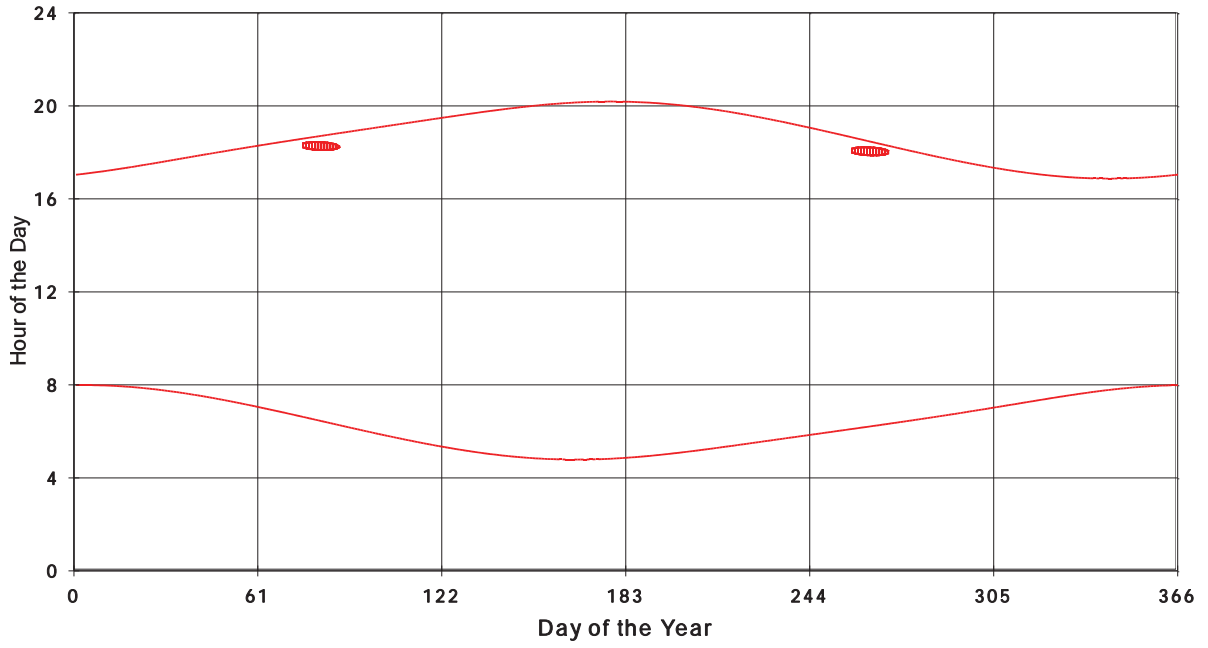

January 31 2013 Flicker with no barns
shadow Times on House 3386, All Windows from All Turbine: