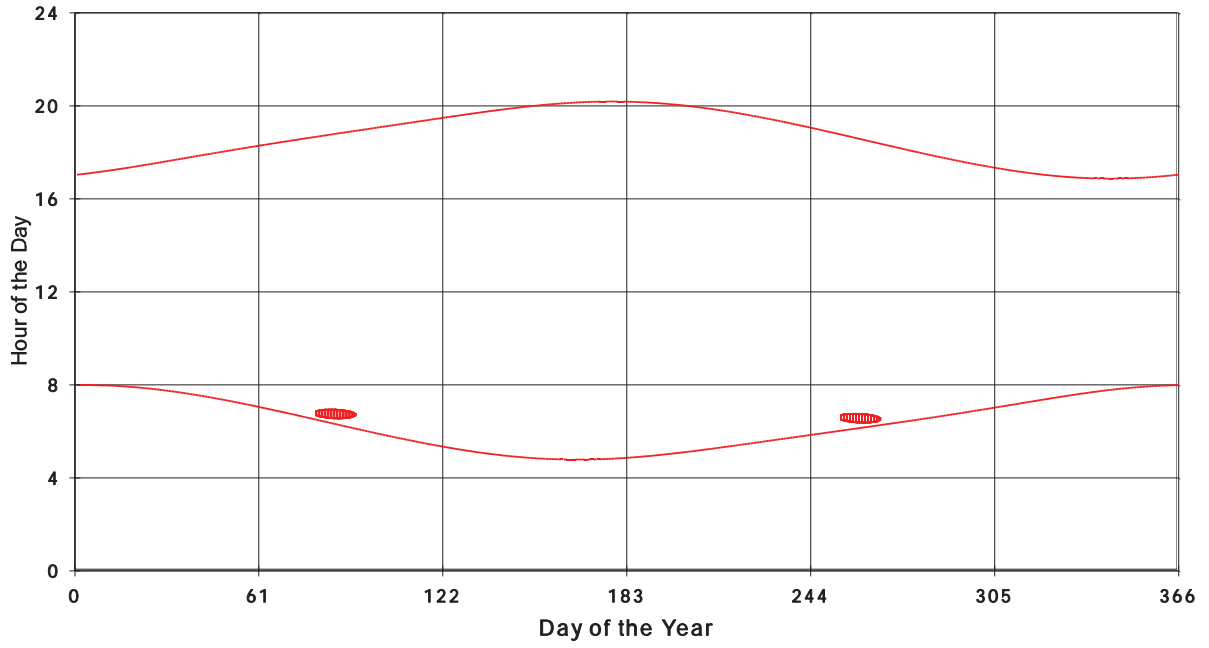

January 31 2013 Flicker with no barns
Shadow Times on House 3262, All Windows from All Turbine: