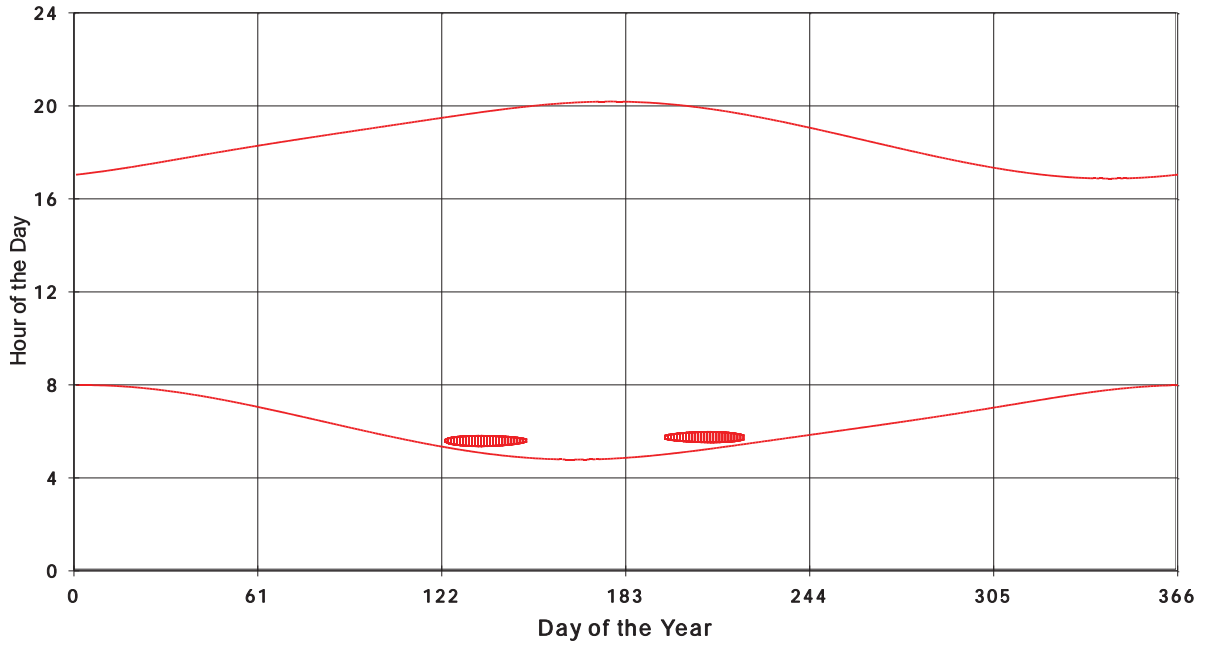

January 31 2013 Flicker with no barns
shadow Times on House 3300, All Windows from All Turbine: