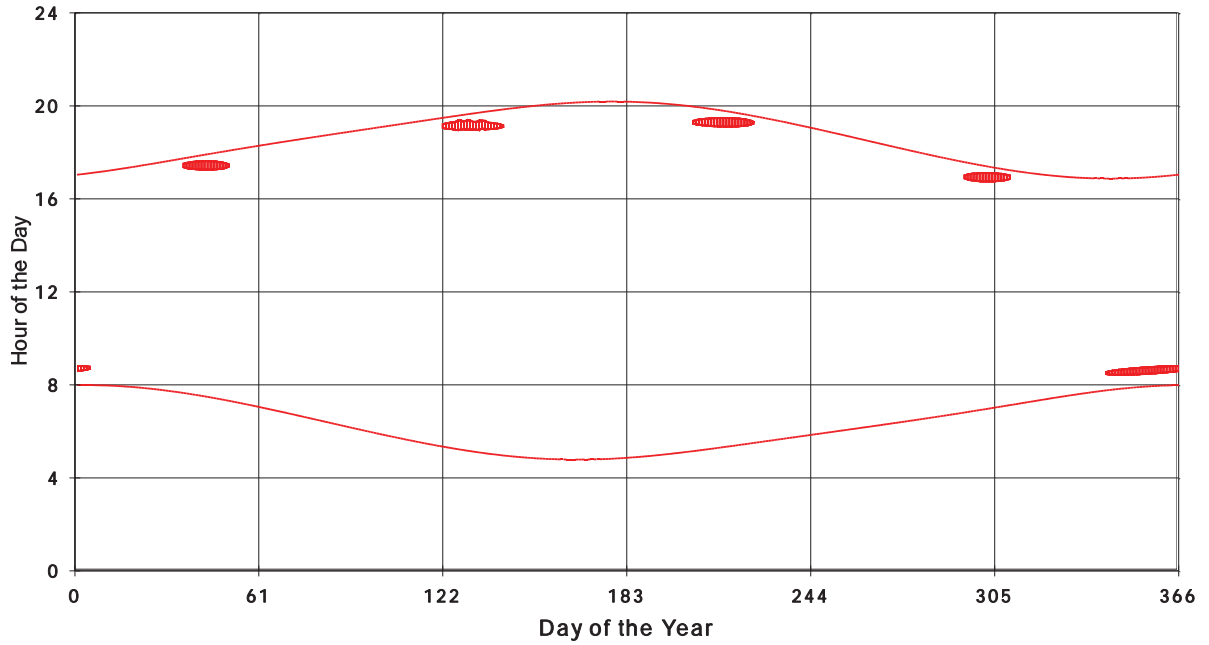

January 31 2013 Flicker with no barns
shadow Times on House 3260, All Windows from All Turbine: