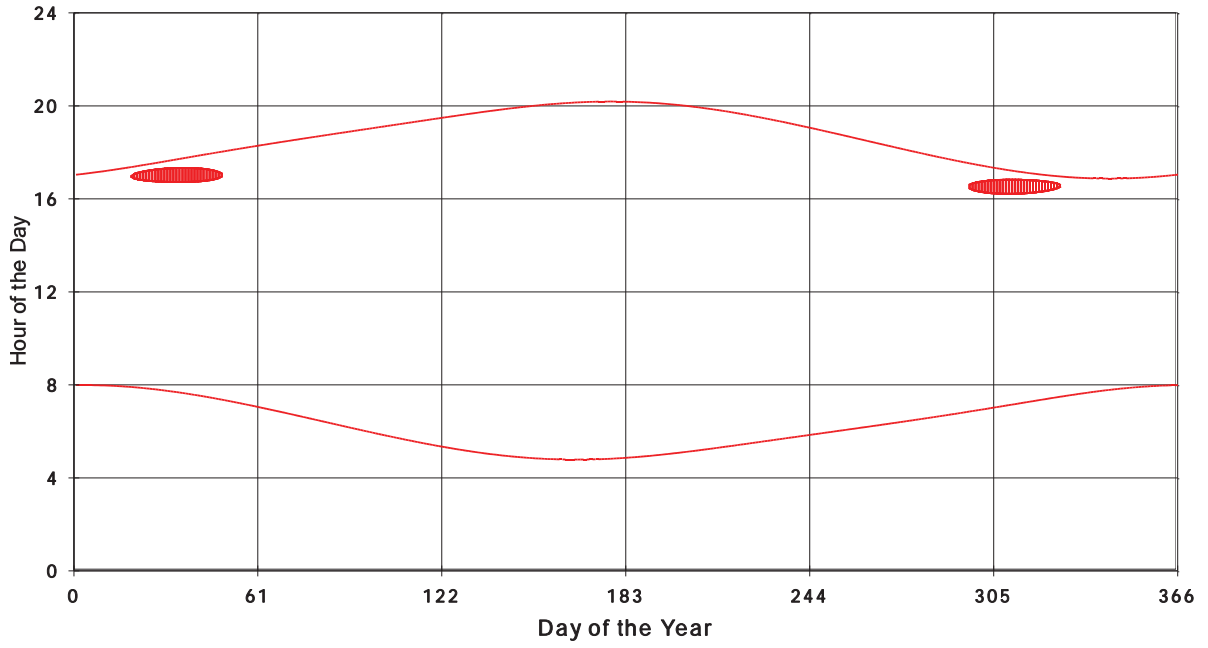

January 31 2013 Flicker with no barns
shadow Times on House 3359, All Windows from All Turbine: