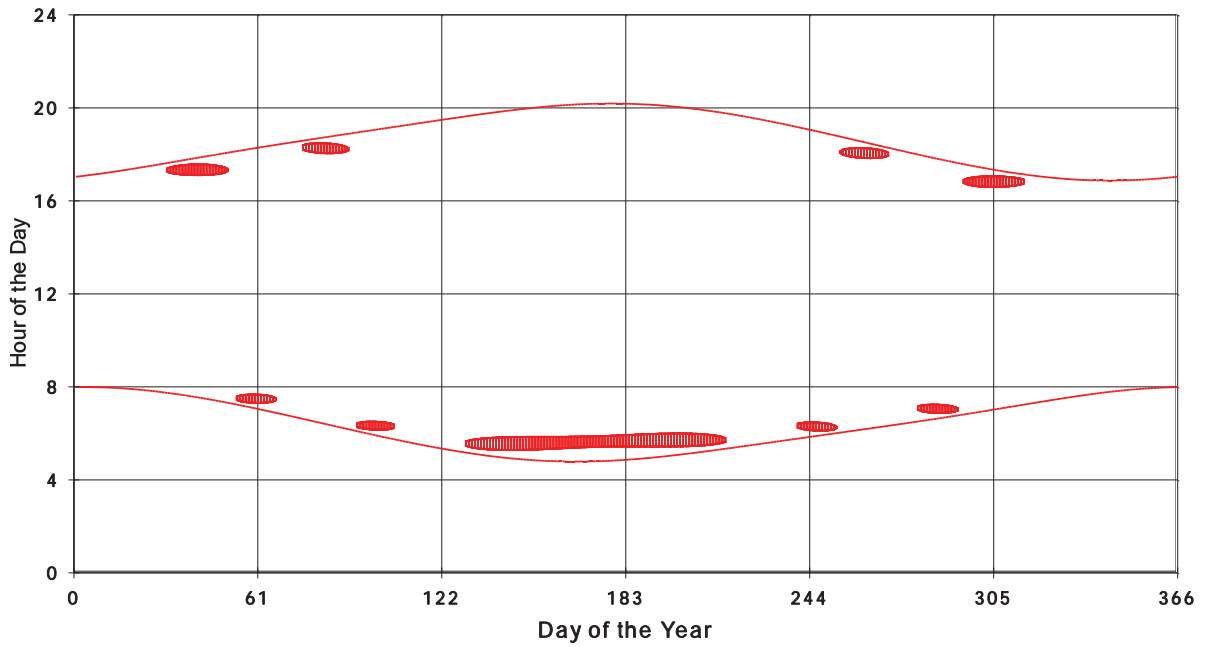

January 31 2013 Flicker with no barns
shadow Times on House 3300, All Windows from All Turbine:

January 31 2013 Flicker with no barns
shadow Times on House 3299, All Windows from All Turbine: