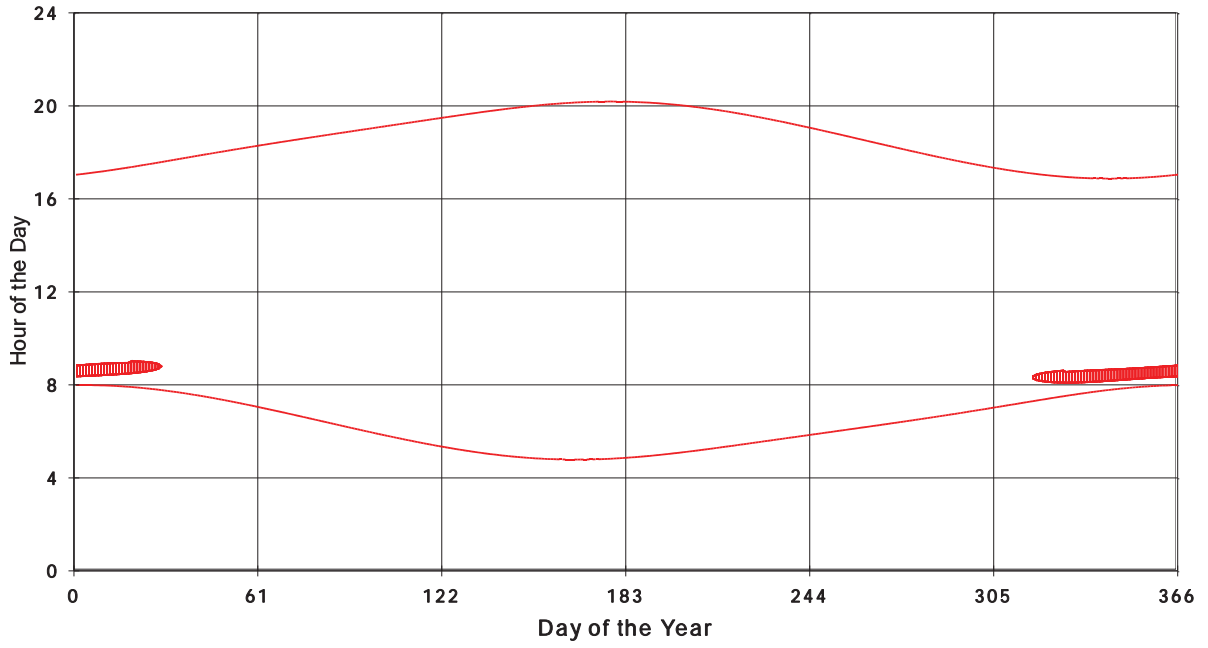

January 31 2013 Flicker with no barns
Shadow Times on House 3452, All Windows from All Turbine: