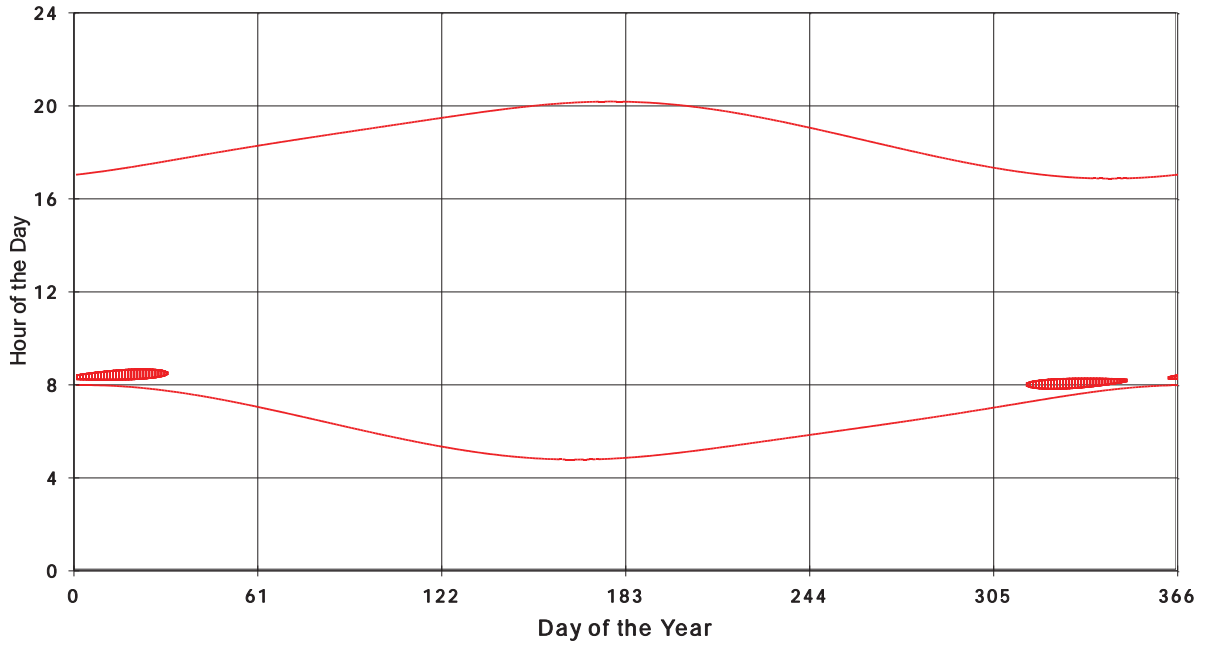

January 31 2013 Flicker with no barns
shadow Times on House 3319, All Windows from All Turbine: