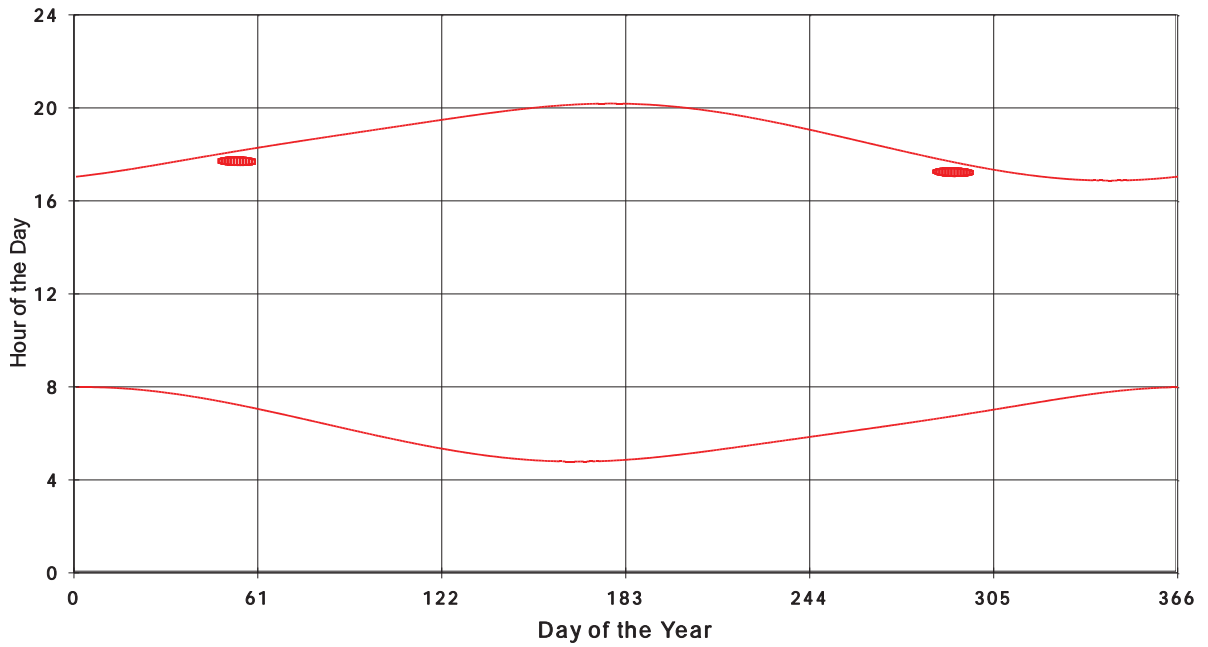

January 31 2013 Flicker with no barns
shadow Times on House 3386, All Windows from All Turbine:

January 31 2013 Flicker with no barns
Shadow Times on House 3383, All Windows from All Turbine: