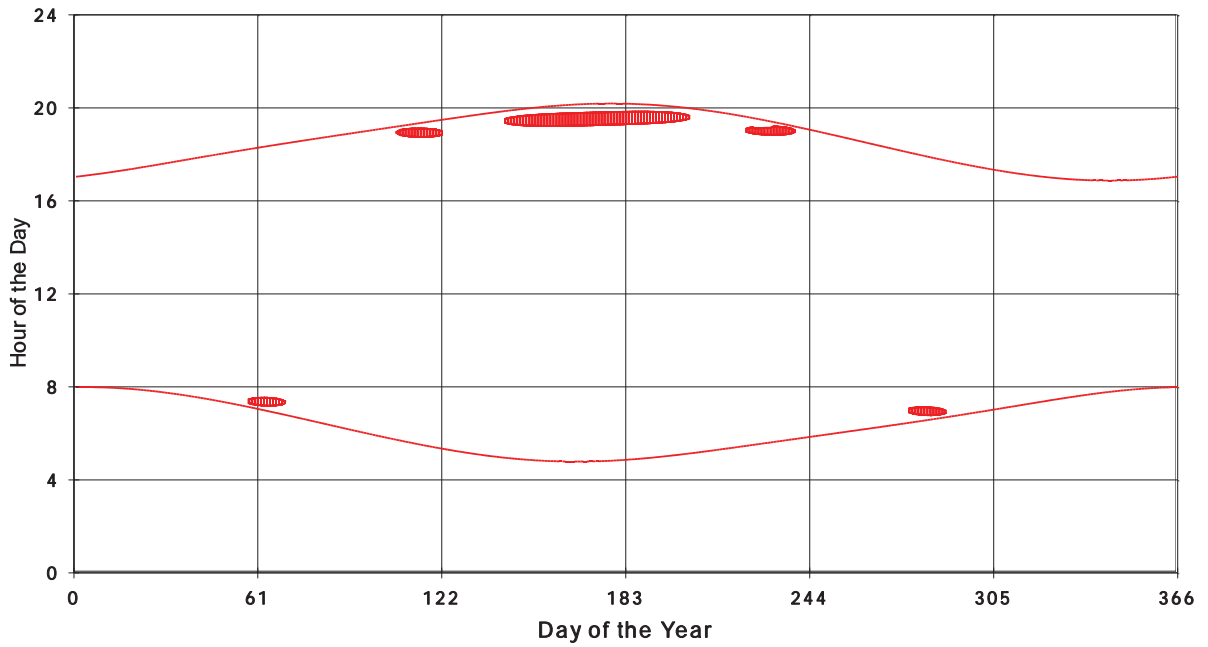

January 31 2013 Flicker with no barns
hadow Times on House 3441, All Windows from All Turbine:

January 31 2013 Flicker with no barns
shadow Times on House 3440, All Windows from All Turbine: