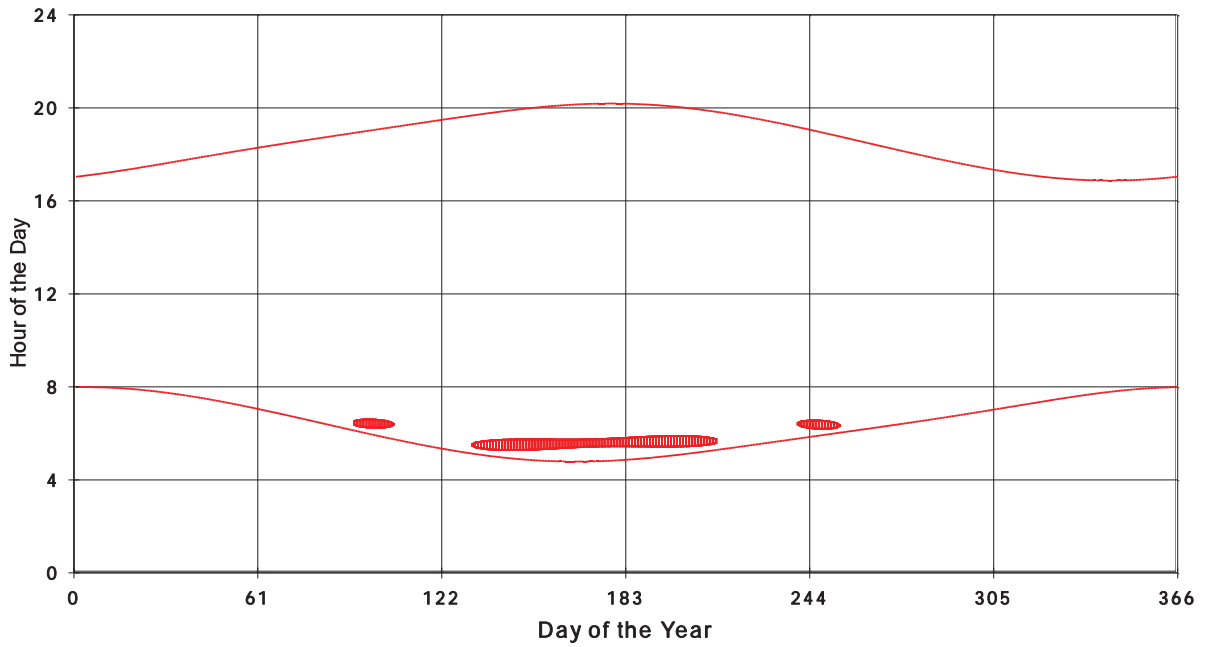

January 31 2013 Flicker with no barns
Shadow Times on House 3378, All Windows from All Turbine:

January 31 2013 Flicker with no barns
shadow Times on House 3369, All Windows from All Turbine: