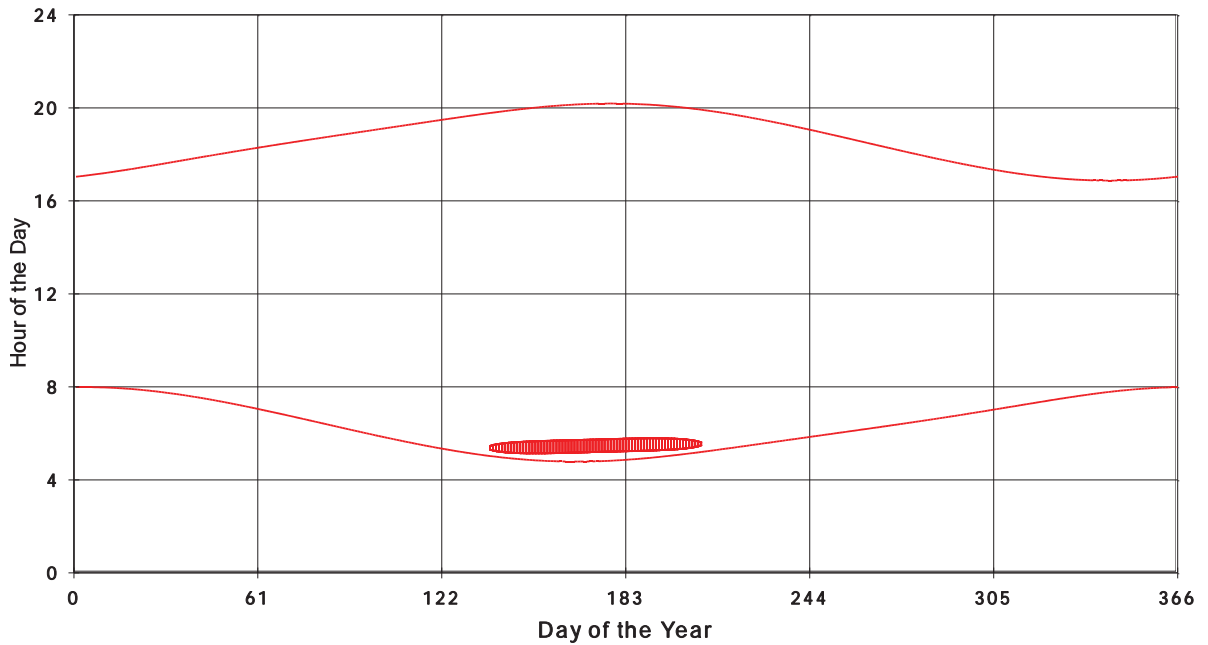

January 31 2013 Flicker with no barns
Shadow Times on House 3308, All Windows from All Turbine:

January 31 2013 Flicker with no barns
Shadow Times on House 3307, All Windows from All Turbine: