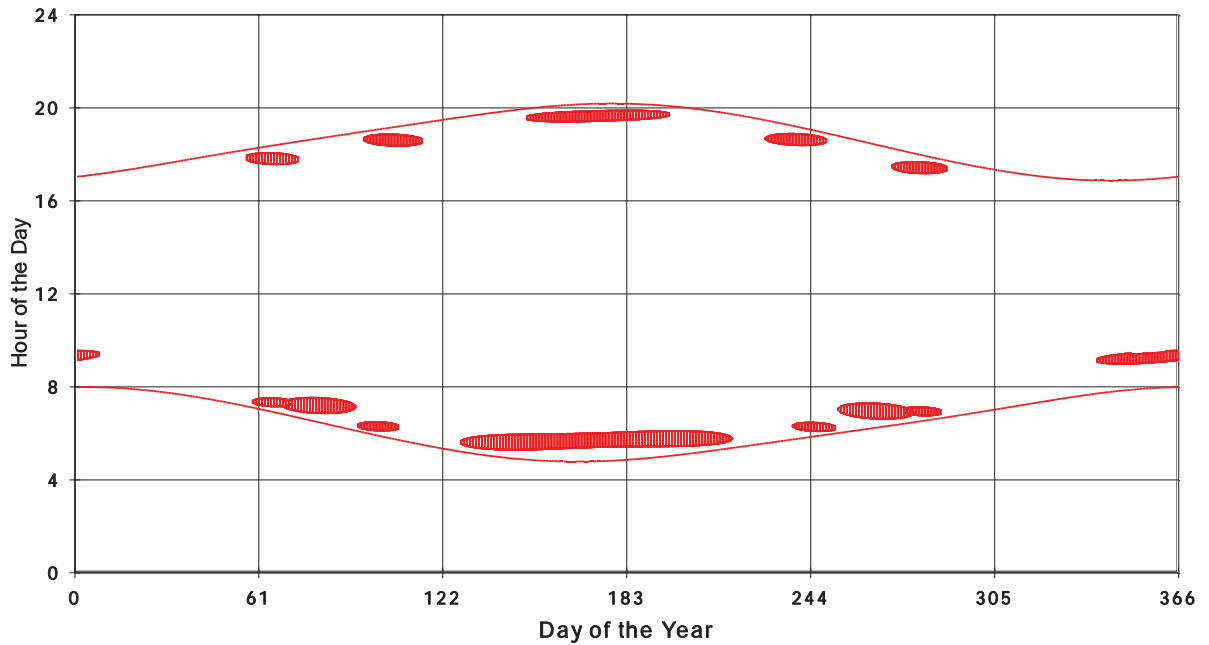

January 31 2013 Flicker with no barns
shadow Times on House 3254, All Windows from All Turbine:

January 31 2013 Flicker with no barns
shadow Times on House 3255, All Windows from All Turbine:

January 31 2013 Flicker with no barns
Shadow Times on House 3256, All Windows from All Turbine:

January 31 2013 Flicker with no barns
Shadow Times on House 3257, All Windows from All Turbine:

January 31 2013 Flicker with no barns
shadow Times on House 3260, All Windows from All Turbine:

January 31 2013 Flicker with no barns
shadow Times on House 3261, All Windows from All Turbine: