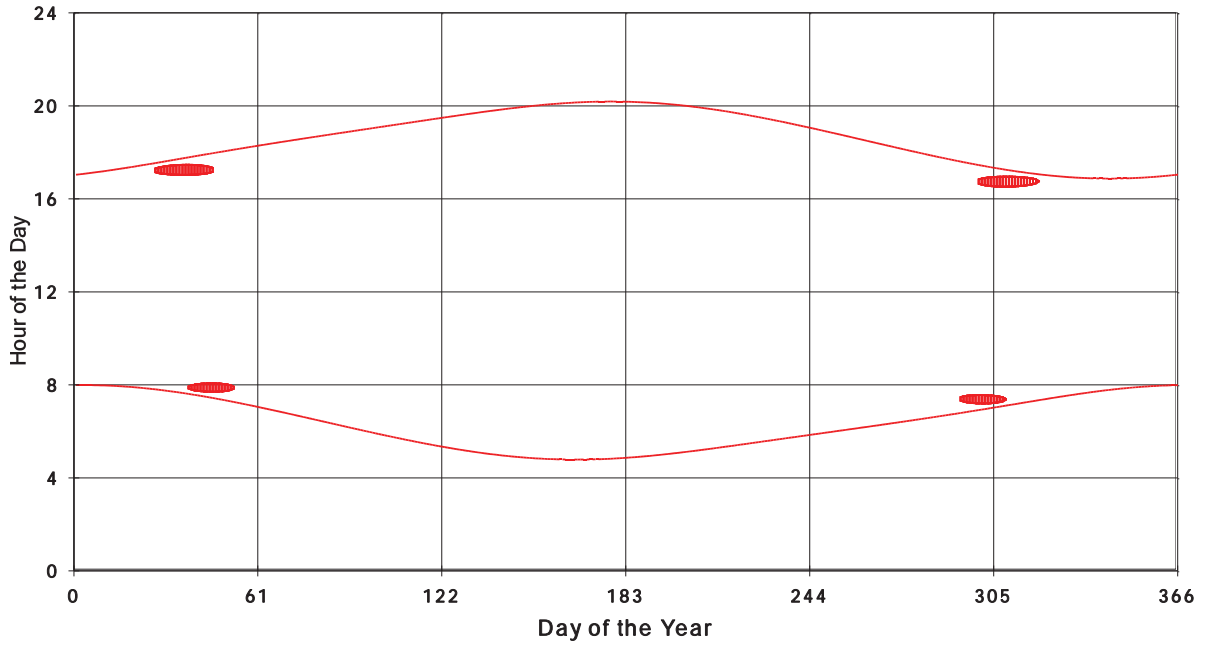

January 31 2013 Flicker with no barns
Shadow Times on House 3347, All Windows from All Turbine: