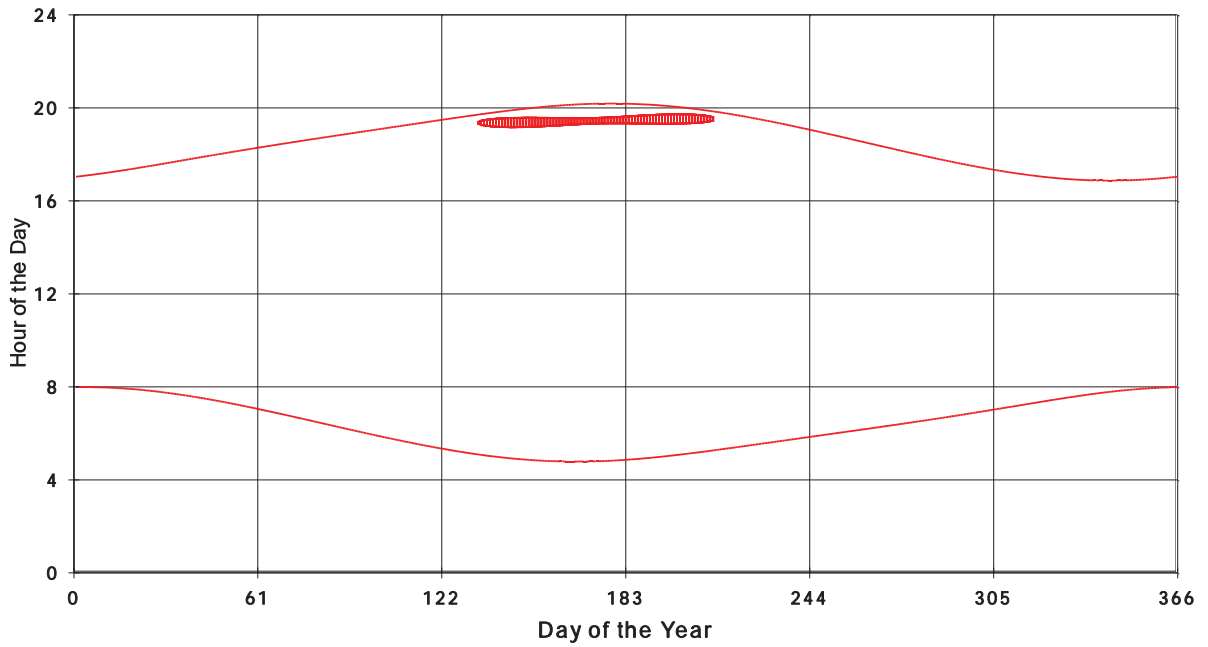

January 31 2013 Flicker with no barns
Shadow Times on House 3443, All Windows from All Turbine:

January 31 2013 Flicker with no barns
hadow Times on House 3442, All Windows from All Turbine: