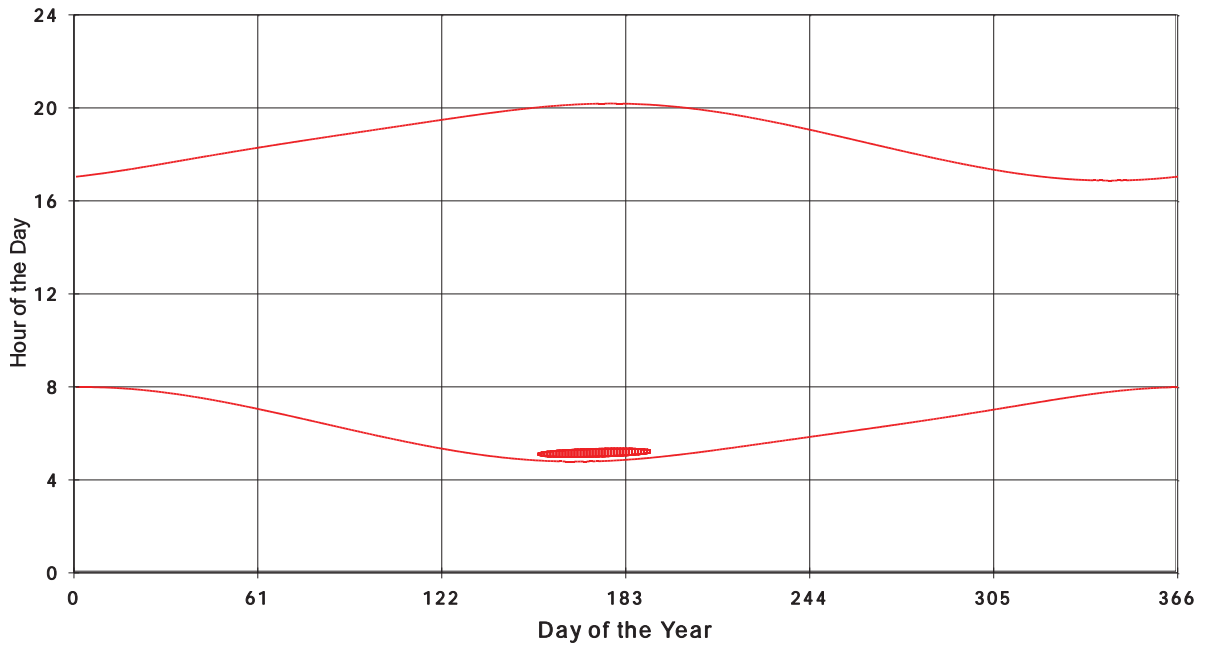

January 31 2013 Flicker with no barns
shadow Times on House 3359, All Windows from All Turbine:

January 31 2013 Flicker with no barns
Shadow Times on House 3349, All Windows from All Turbine: