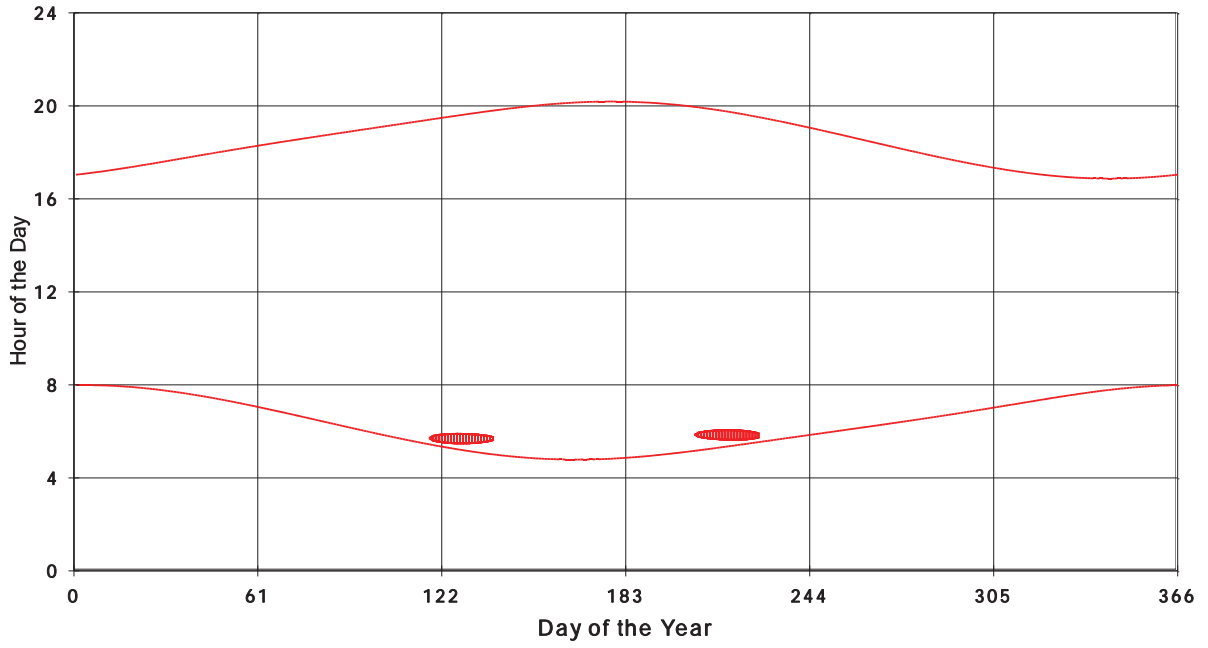

January 31 2013 Flicker with no barns
Shadow Times on House 3191, All Windows from All Turbine: