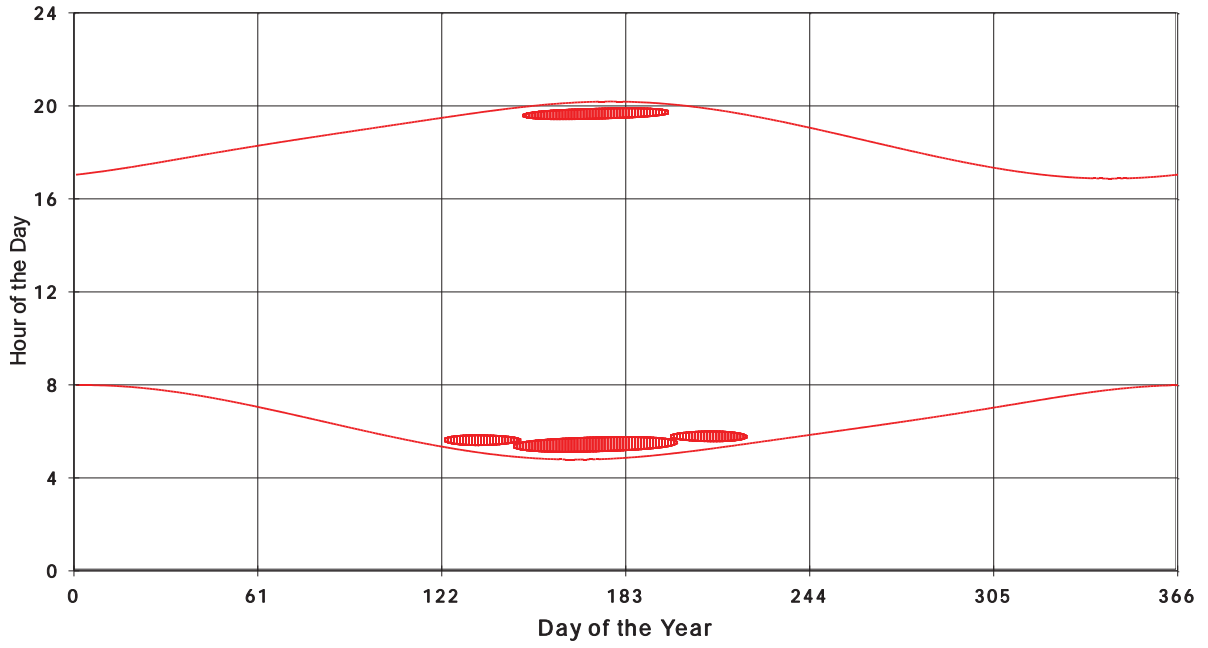

January 31 2013 Flicker with no barns
hadow Times on House 3183, All Windows from All Turbine:

January 31 2013 Flicker with no barns
hadow Times on House 3185, All Windows from All Turbine:

January 31 2013 Flicker with no barns
shadow Times on House 3186, All Windows from All Turbine:

January 31 2013 Flicker with no barns
shadow Times on House 3187, All Windows from All Turbine:

January 31 2013 Flicker with no barns
Shadow Times on House 3189, All Windows from All Turbine:

January 31 2013 Flicker with no barns
Shadow Times on House 3190, All Windows from All Turbine: