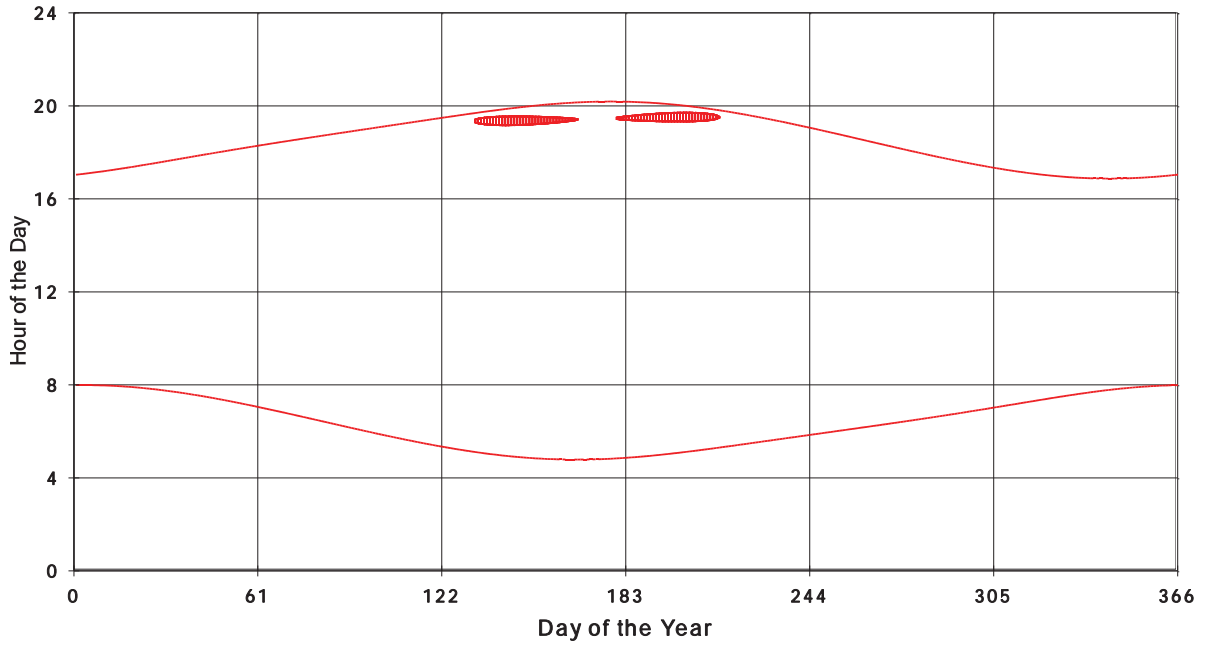

January 31 2013 Flicker with no barns
Shadow Times on House 3443, All Windows from All Turbine: