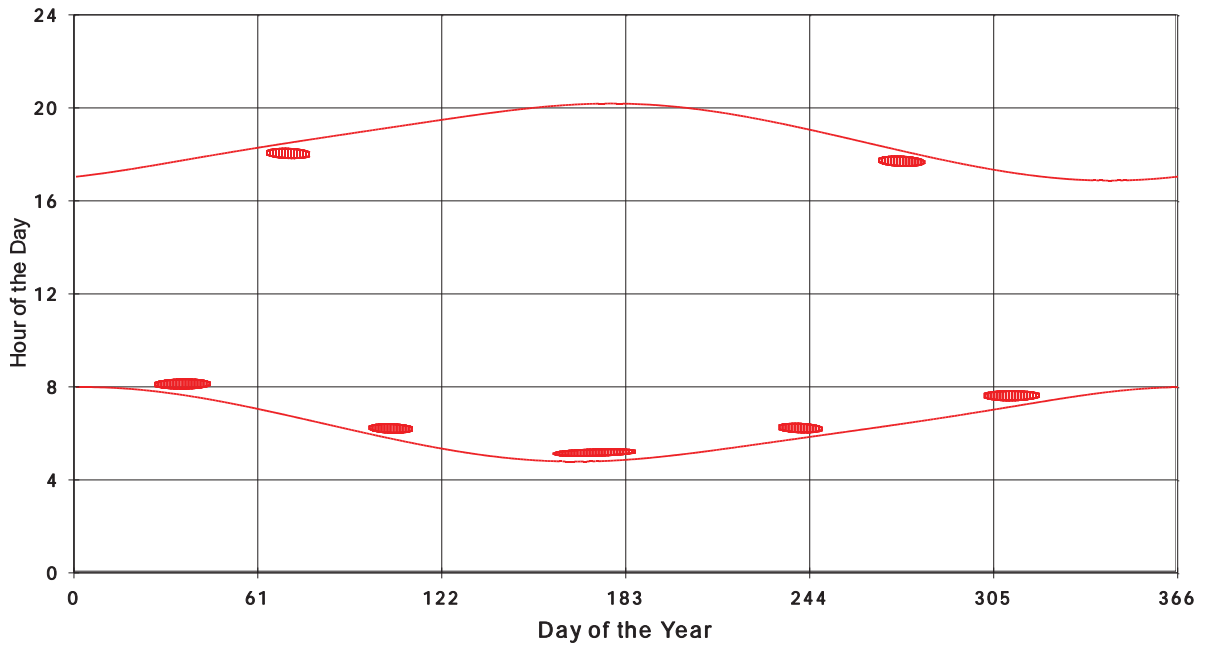

January 31 2013 Flicker with no barns
shadow Times on House 3328, All Windows from All Turbine:

January 31 2013 Flicker with no barns
shadow Times on House 3327, All Windows from All Turbine: