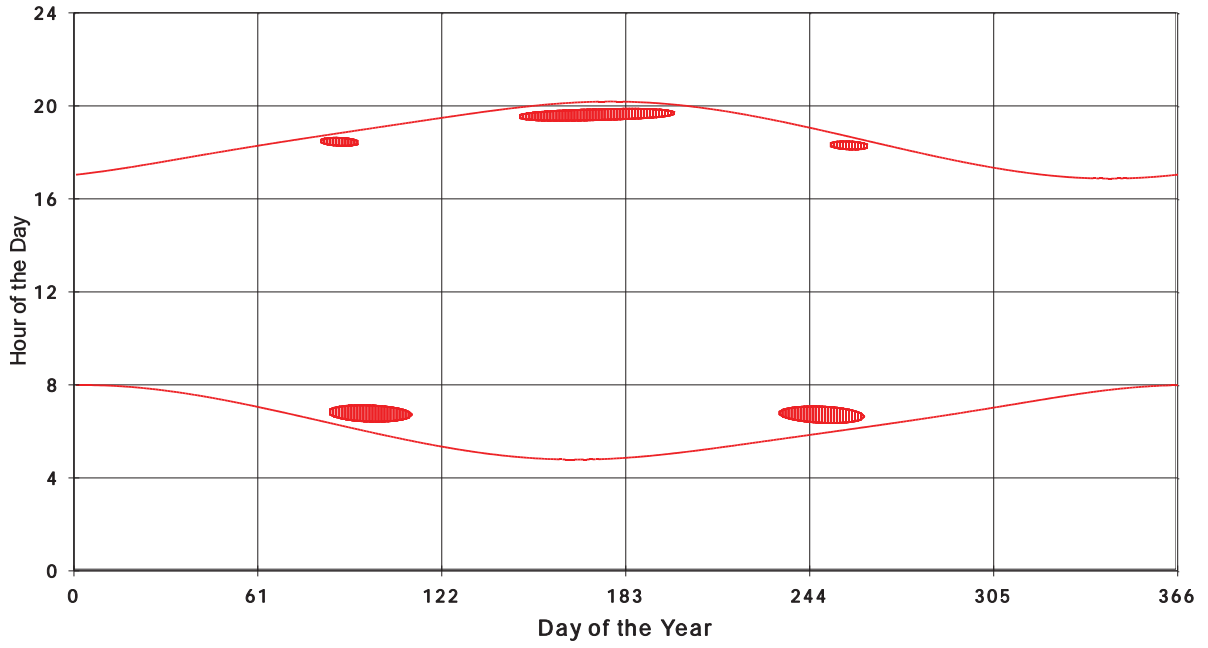

January 31 2013 Flicker with no barns
shadow Times on House 3298, All Windows from All Turbine: