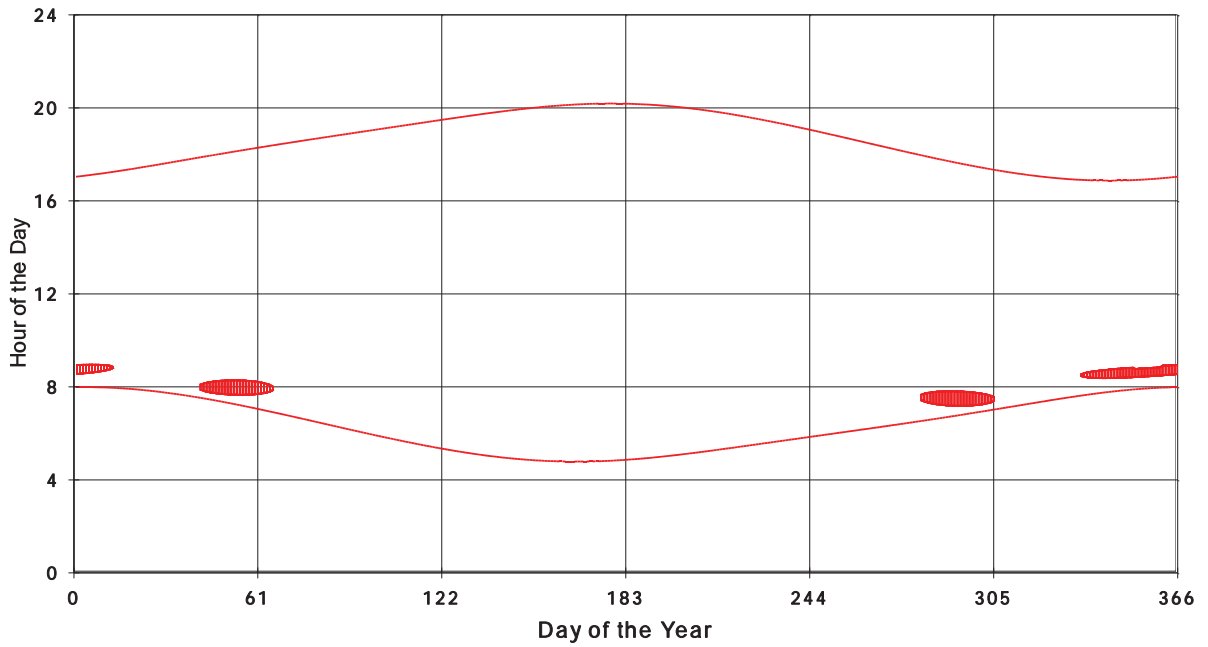

January 31 2013 Flicker with no barns
shadow Times on House 3512, All Windows from All Turbine:

January 31 2013 Flicker with no barns
shadow Times on House 3499, All Windows from All Turbine: