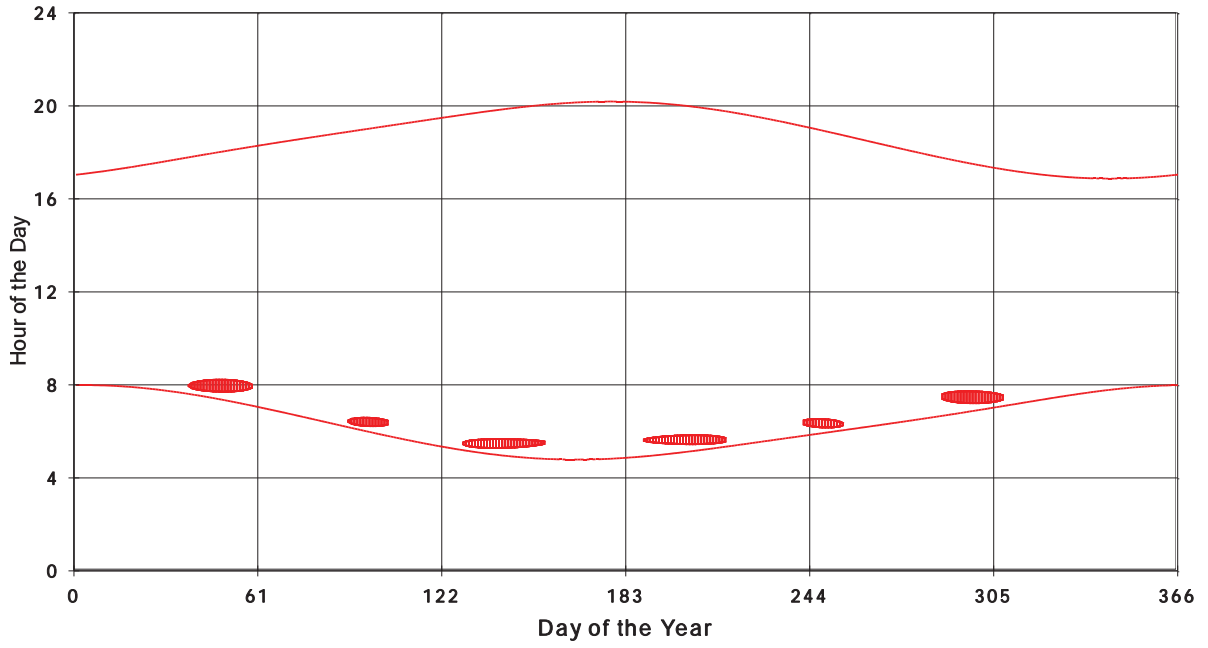

January 31 2013 Flicker with no barns
shadow Times on House 3327, All Windows from All Turbine:

January 31 2013 Flicker with no barns
shadow Times on House 3325, All Windows from All Turbine: