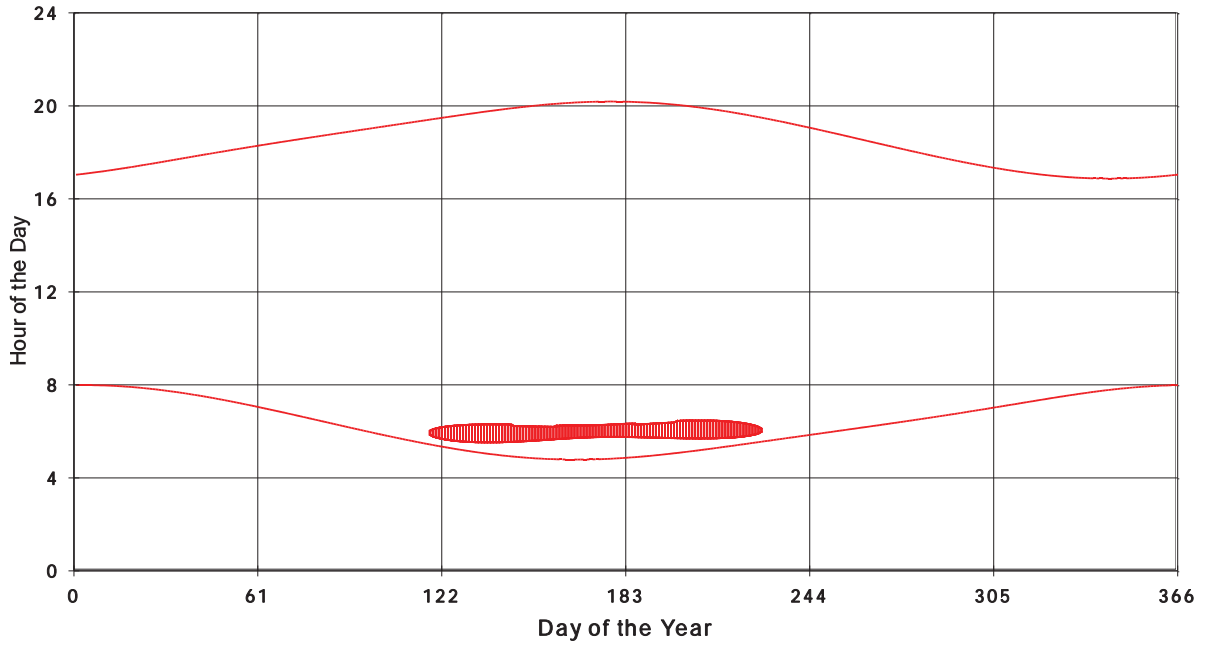

January 31 2013 Flicker with no barns
shadow Times on House 3538, All Windows from All Turbine: