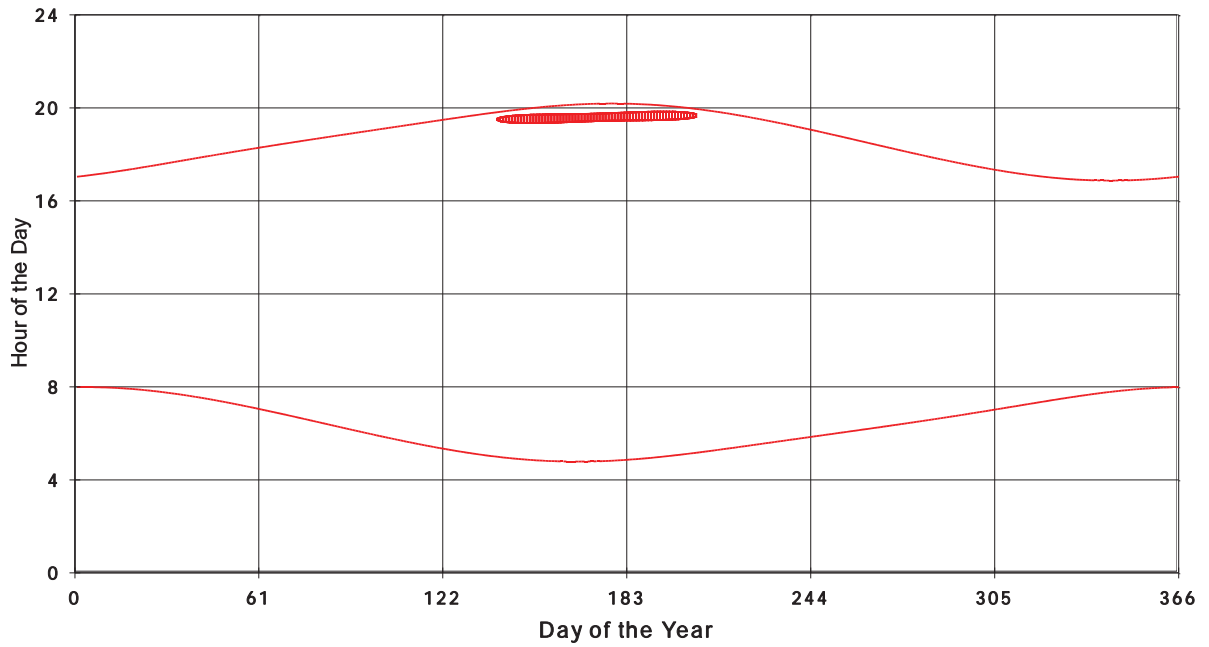

January 31 2013 Flicker with no barns
Shadow Times on House 3347, All Windows from All Turbine:

January 31 2013 Flicker with no barns
shadow Times on House 3346, All Windows from All Turbine: