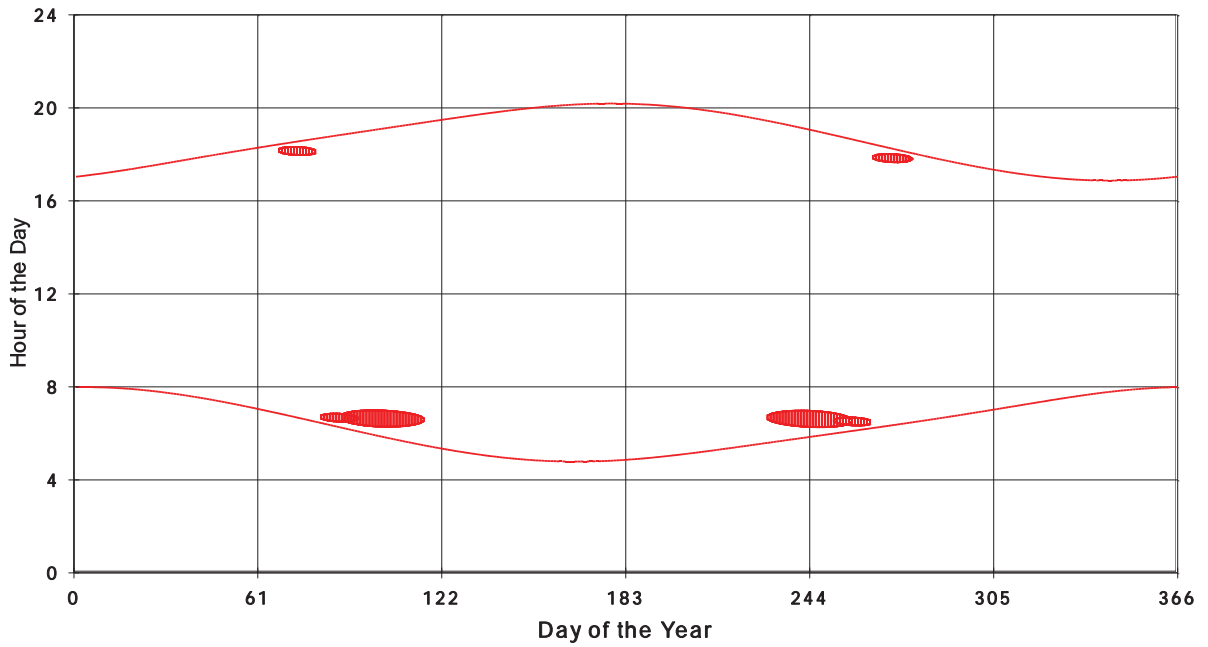

January 31 2013 Flicker with no barns
shadow Times on House 3345, All Windows from All Turbine:

January 31 2013 Flicker with no barns
shadow Times on House 3344, All Windows from All Turbine: