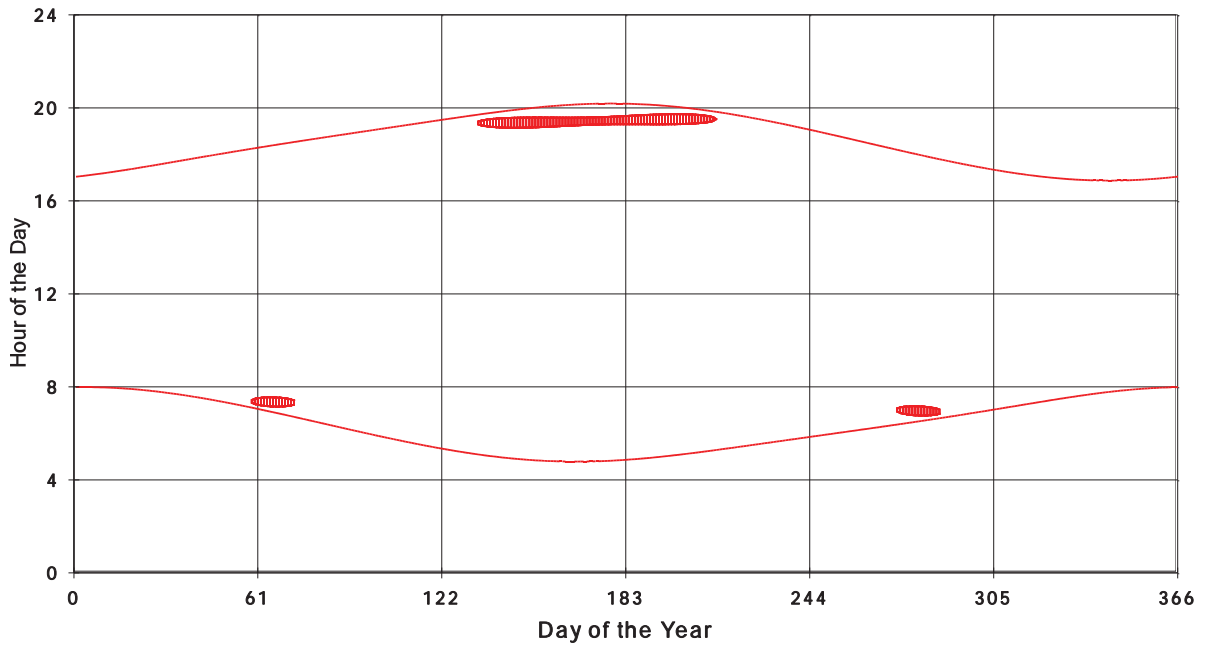

January 31 2013 Flicker with no barns
Shadow Times on House 3256, All Windows from All Turbine:

January 31 2013 Flicker with no barns
shadow Times on House 3255, All Windows from All Turbine: