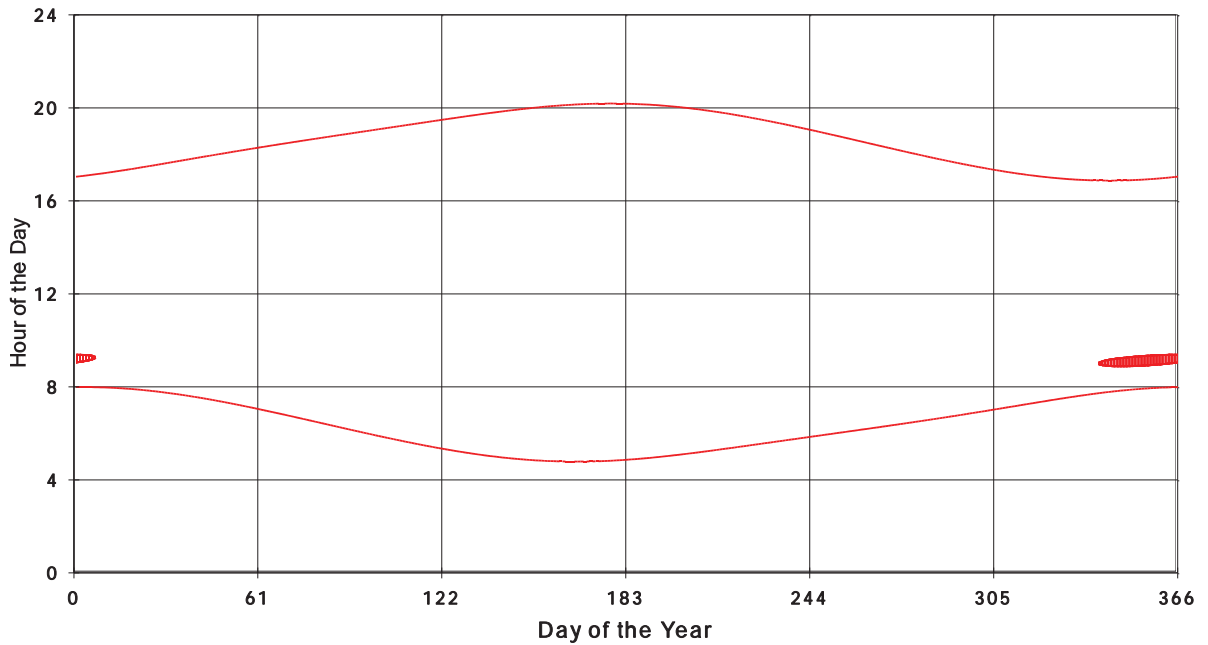

January 31 2013 Flicker with no barns
Shadow Times on House 3452, All Windows from All Turbine:

January 31 2013 Flicker with no barns
Shadow Times on House 3451, All Windows from All Turbine: