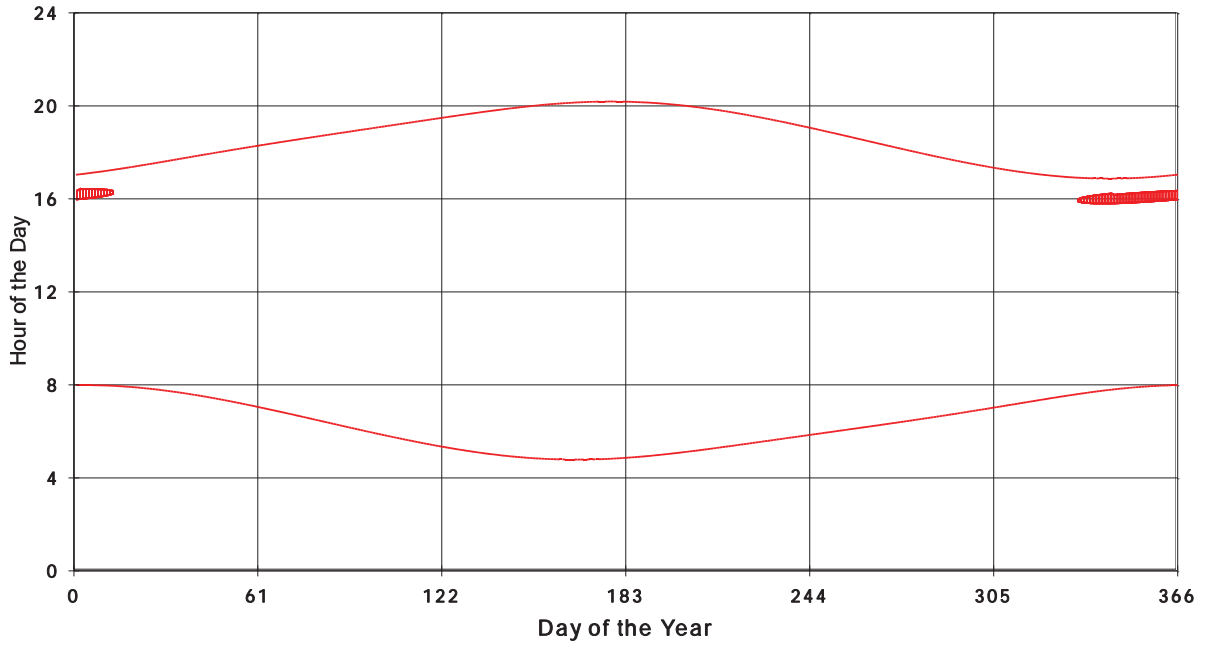

January 31 2013 Flicker with no barns
hadow Times on House 3183, All Windows from All Turbine:

January 31 2013 Flicker with no barns
hadow Times on House 3185, All Windows from All Turbine:

January 31 2013 Flicker with no barns
shadow Times on House 3186, All Windows from All Turbine: