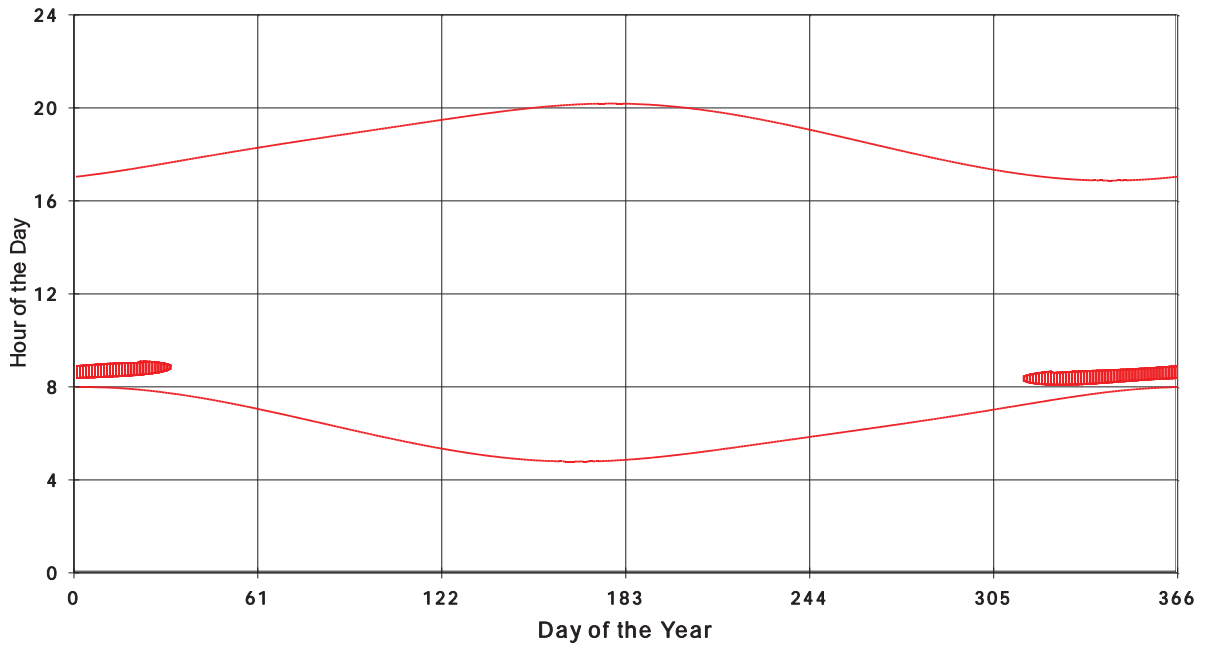

January 31 2013 Flicker with no barns
shadow Times on House 3341, All Windows from All Turbine:

January 31 2013 Flicker with no barns
shadow Times on House 3329, All Windows from All Turbine: