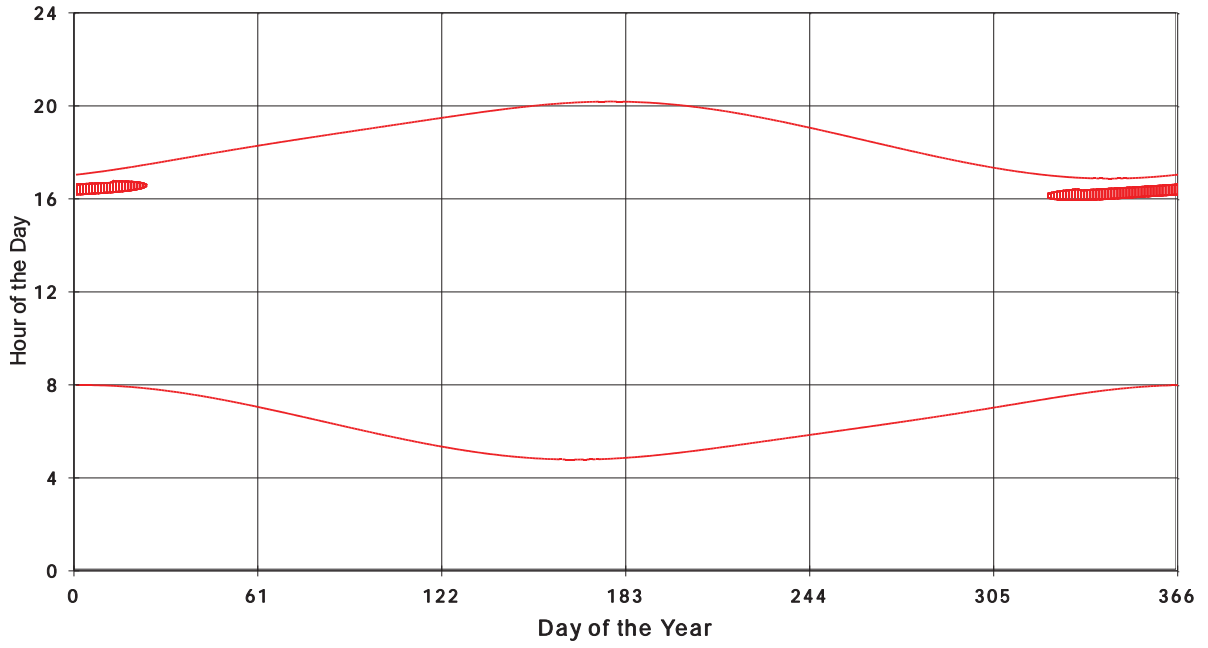

January 31 2013 Flicker with no barns
shadow Times on House 3198, All Windows from All Turbine: