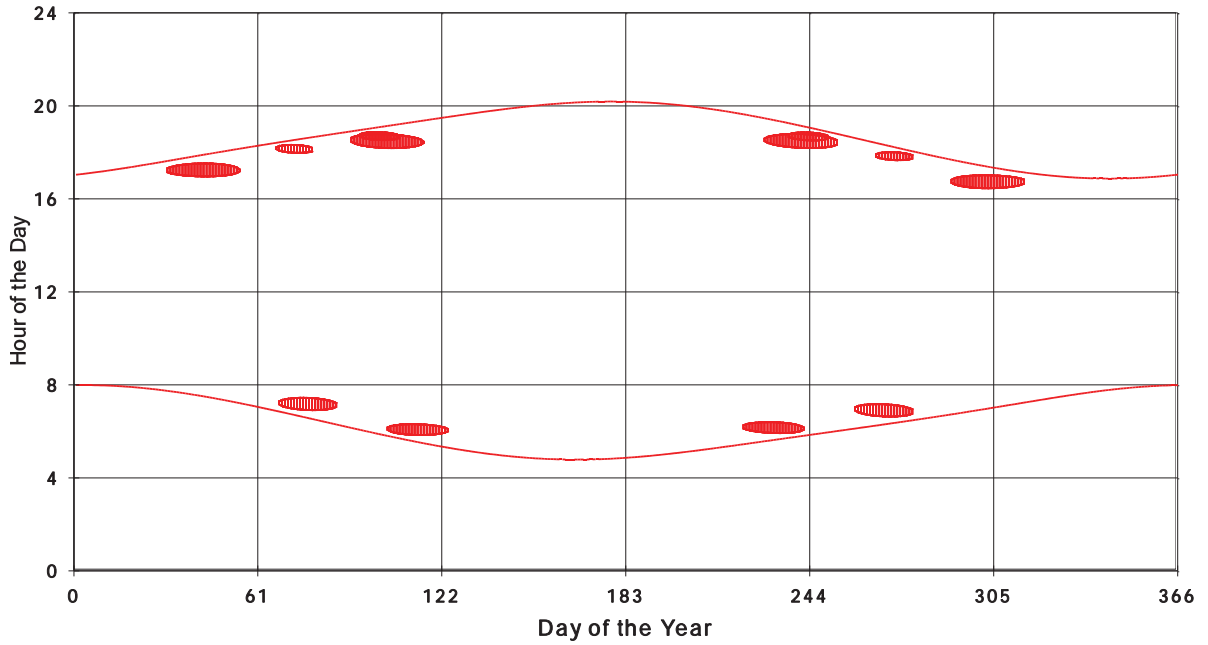

January 31 2013 Flicker with no barns
shadow Times on House 3313, All Windows from All Turbine: