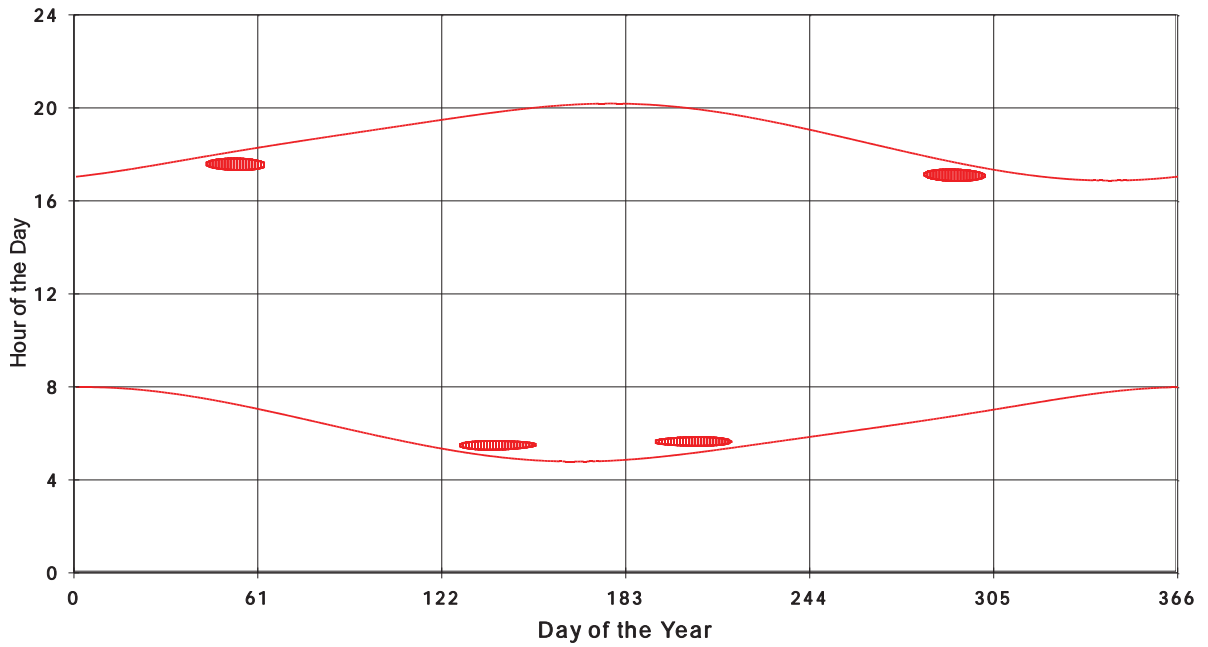

January 31 2013 Flicker with no barns
shadow Times on House 3278, All Windows from All Turbine:

January 31 2013 Flicker with no barns
shadow Times on House 3276, All Windows from All Turbine: