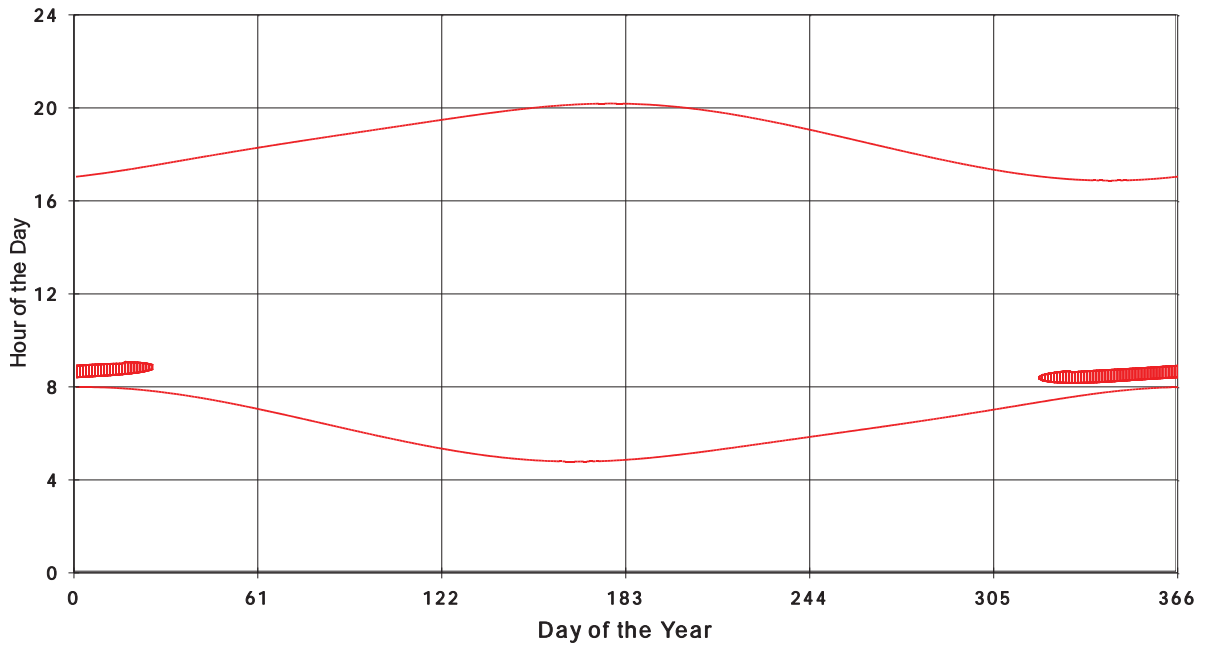

January 31 2013 Flicker with no barns
Shadow Times on House 3454, All Windows from All Turbine:

January 31 2013 Flicker with no barns
Shadow Times on House 3453, All Windows from All Turbine: