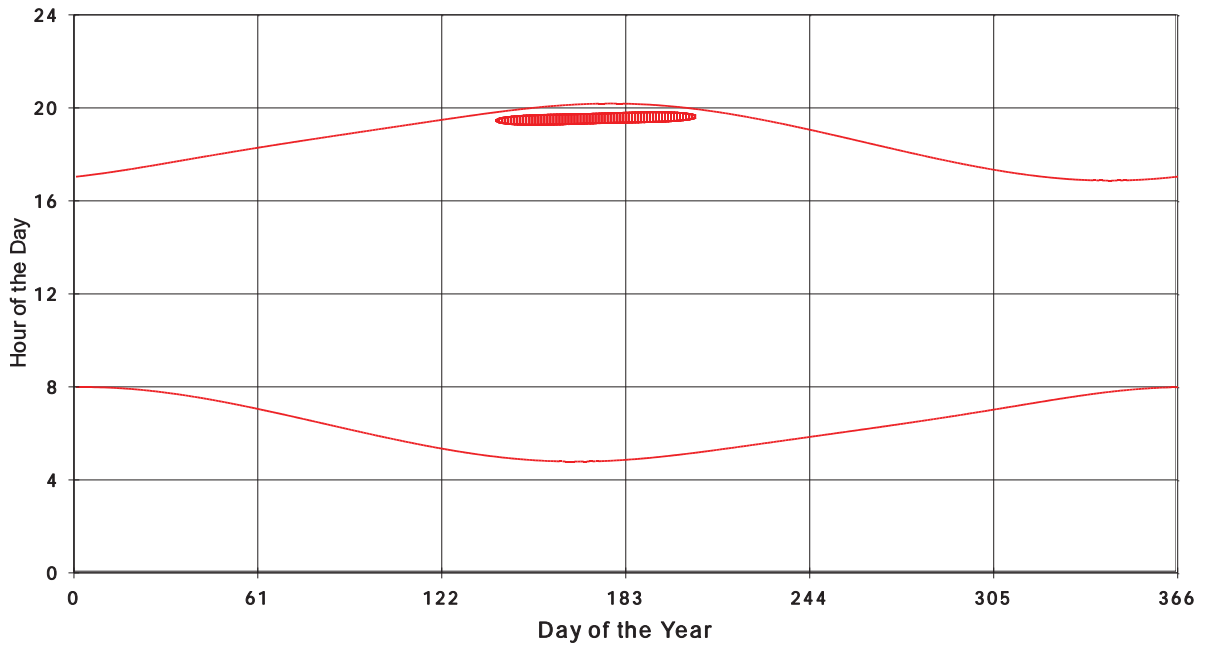

January 31 2013 Flicker with no barns
shadow Times on House 3254, All Windows from All Turbine:

January 31 2013 Flicker with no barns
Shadow Times on House 3253, All Windows from All Turbine: