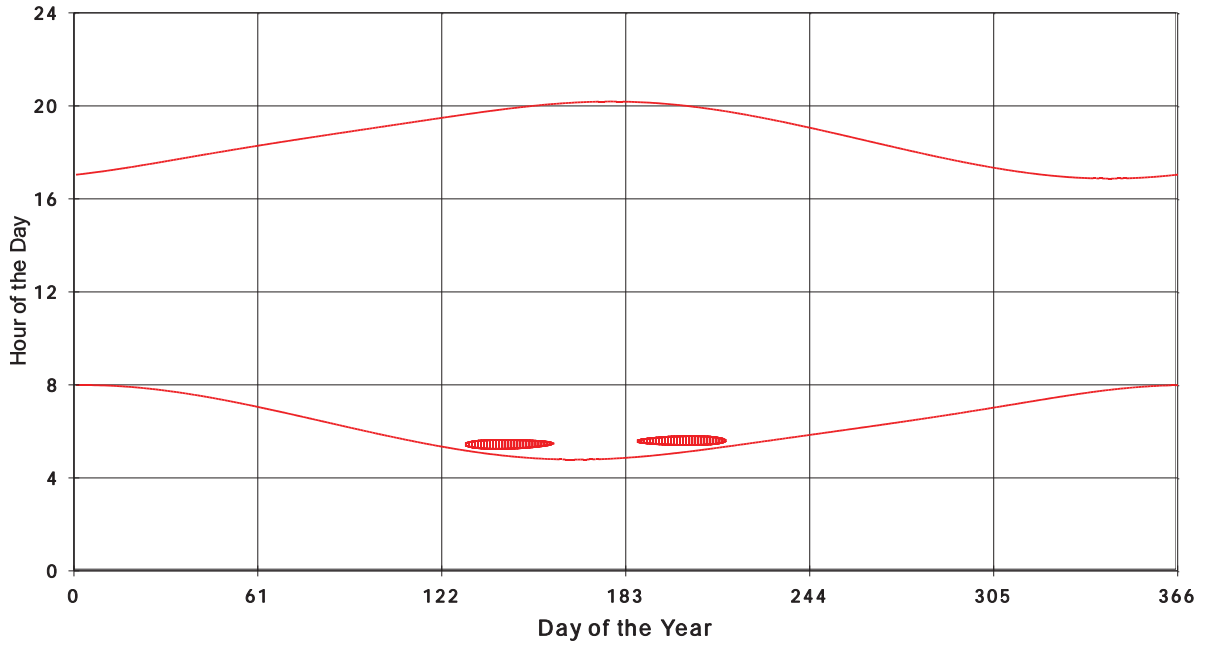

January 31 2013 Flicker with no barns
Shadow Times on House 3217, All Windows from All Turbine: