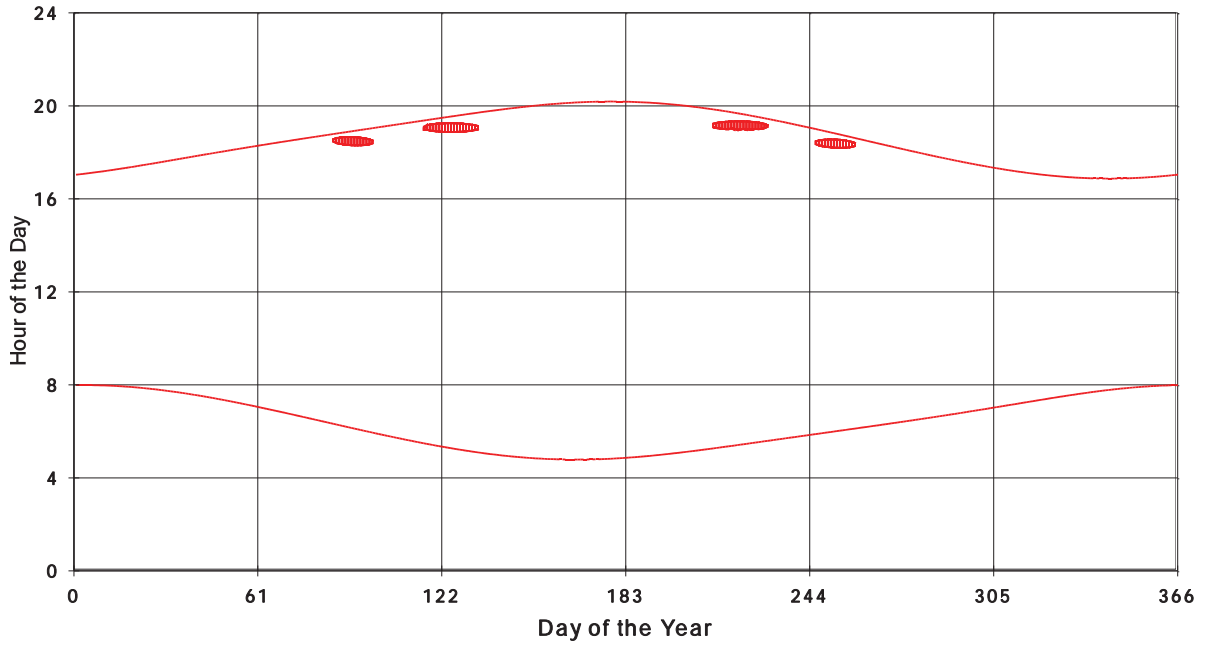

January 31 2013 Flicker with no barns
shadow Times on House 3418, All Windows from All Turbine: