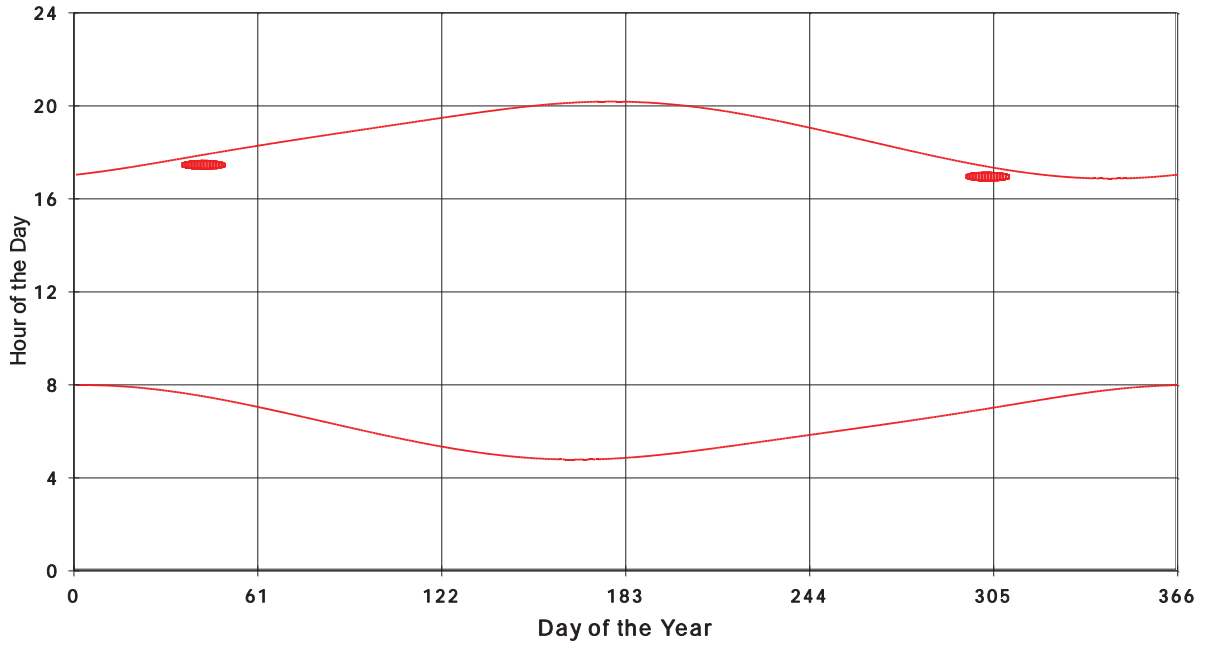

January 31 2013 Flicker with no barns
Shadow Times on House 3522, All Windows from All Turbine: