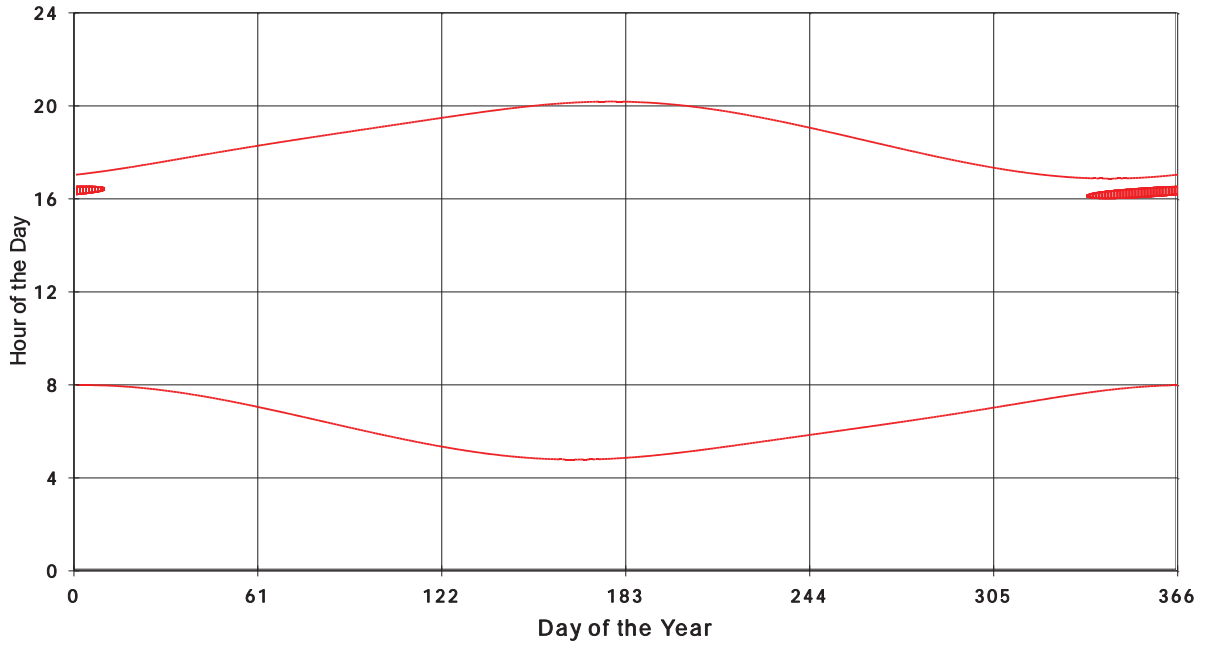

January 31 2013 Flicker with no barns
Shadow Times on House 3308, All Windows from All Turbine: