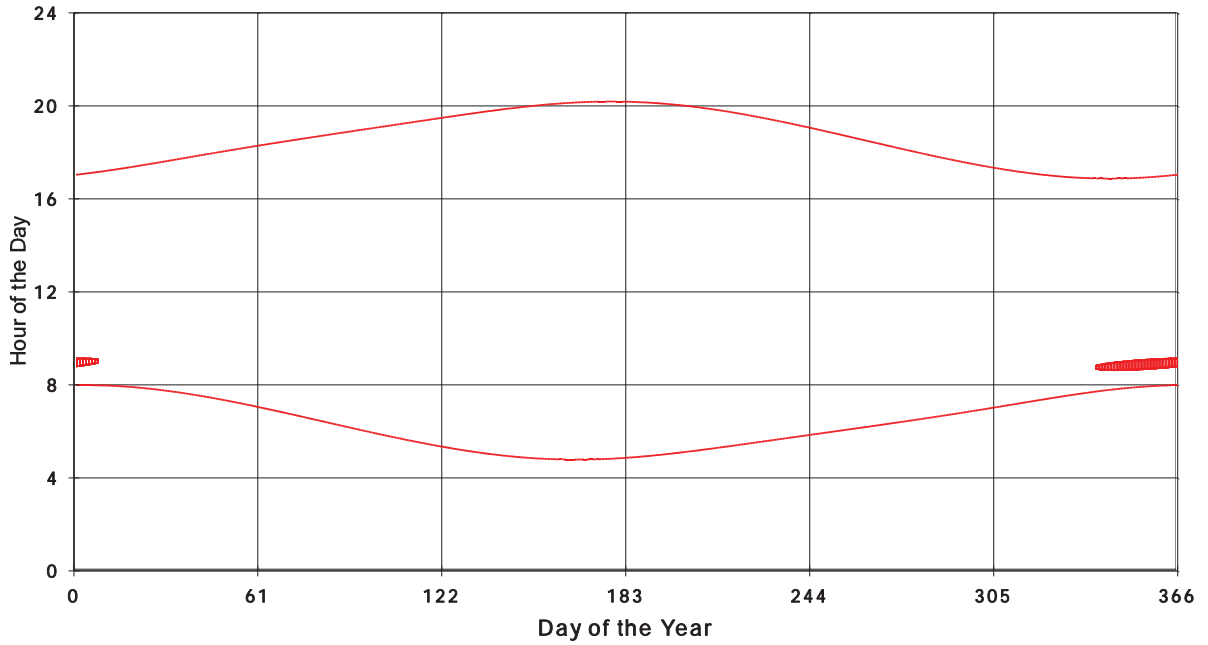

January 31 2013 Flicker with no barns
shadow Times on House 3512, All Windows from All Turbine: