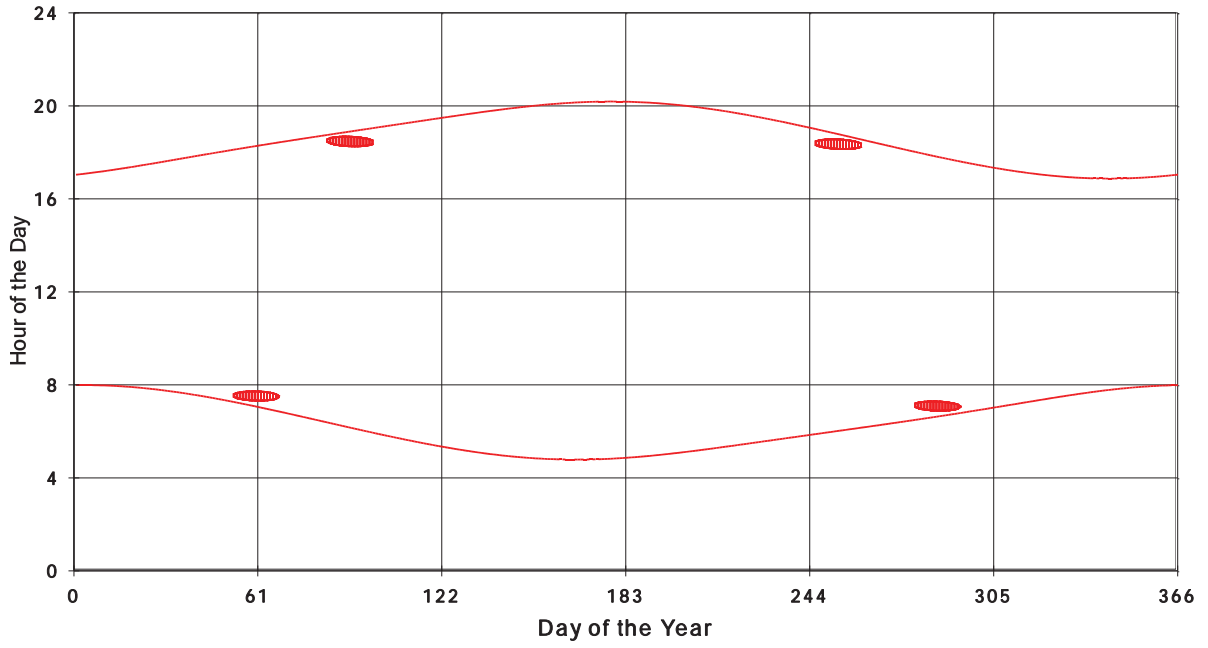

January 31 2013 Flicker with no barns
hadow Times on House 3162, All Windows from All Turbine: