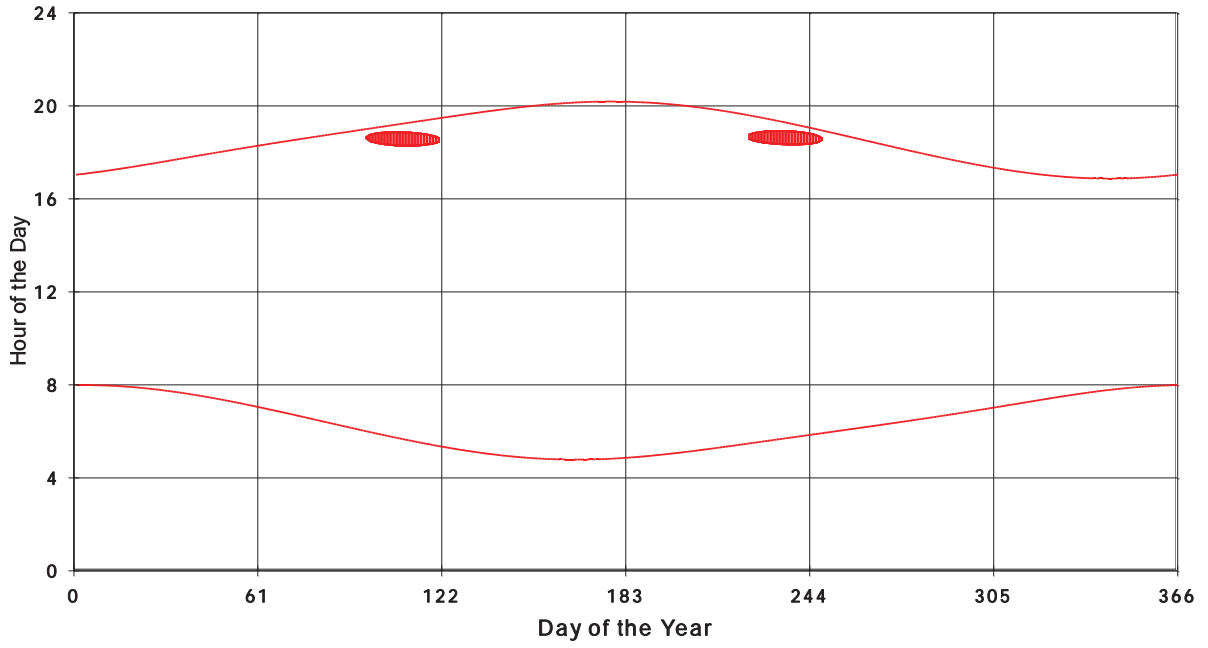

January 31 2013 Flicker with no barns
shadow Times on House 3142, All Windows from All Turbine: