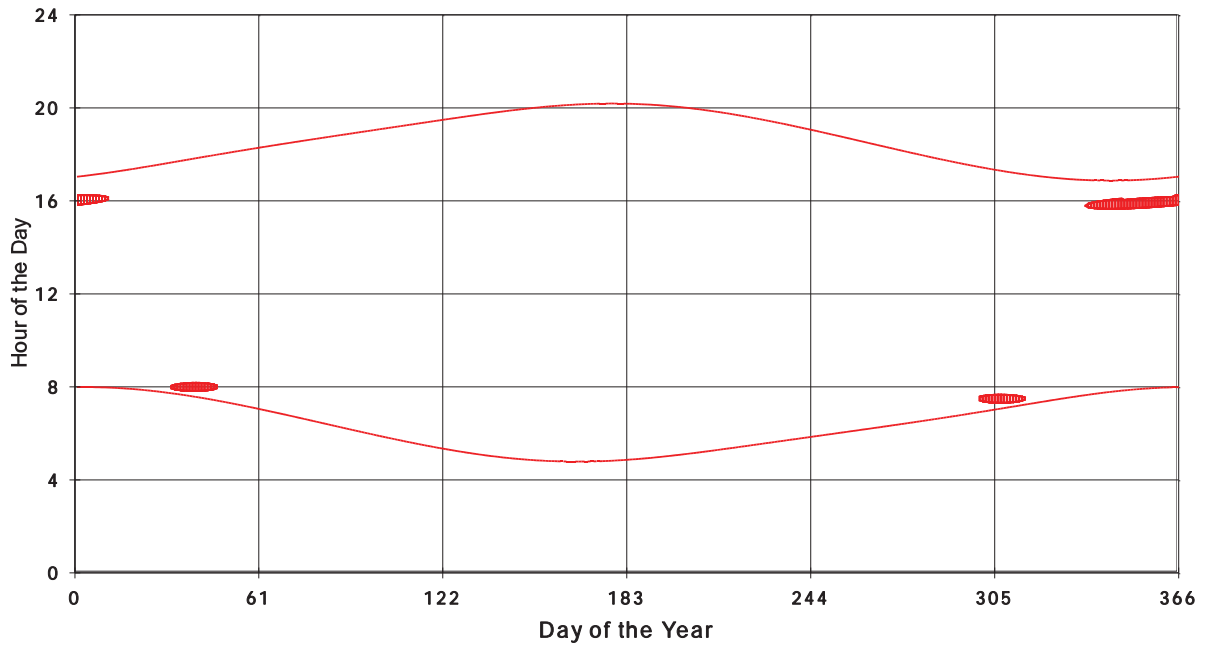

January 31 2013 Flicker with no barns
hadow Times on House 3078, All Windows from All Turbine:

January 31 2013 Flicker with no barns
Shadow Times on House 3075, All Windows from All Turbine: