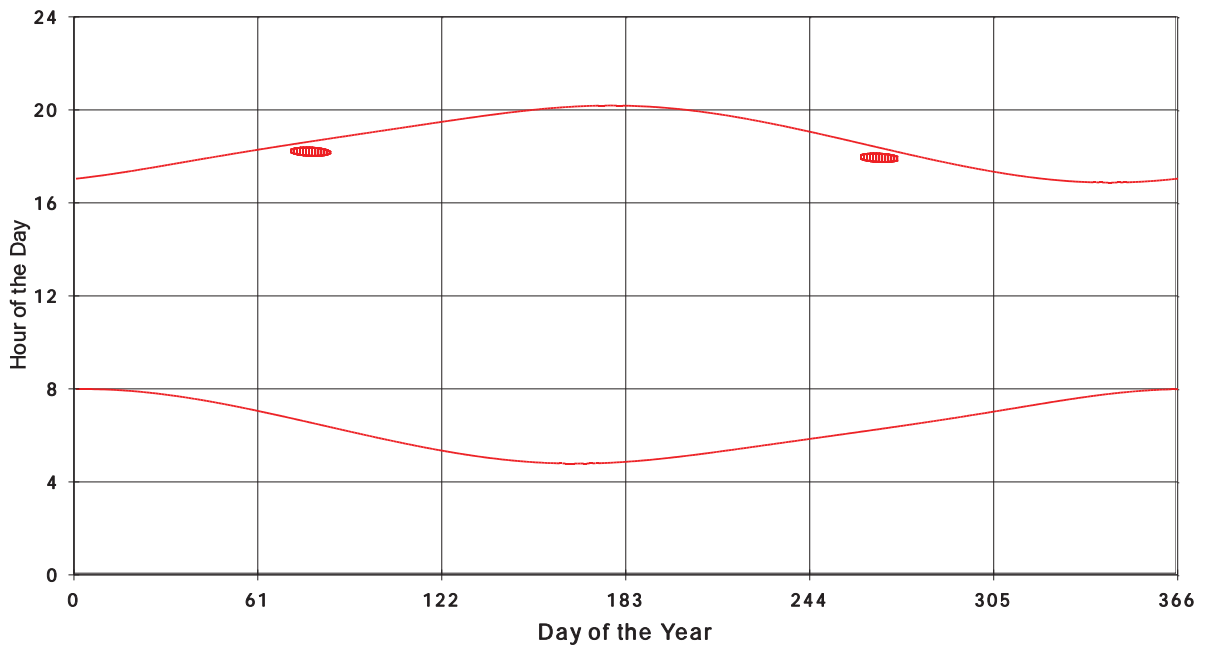

January 31 2013 Flicker with no barns
shadow Times on House 3117, All Windows from All Turbine:

January 31 2013 Flicker with no barns
Shadow Times on House 3110, All Windows from All Turbine: