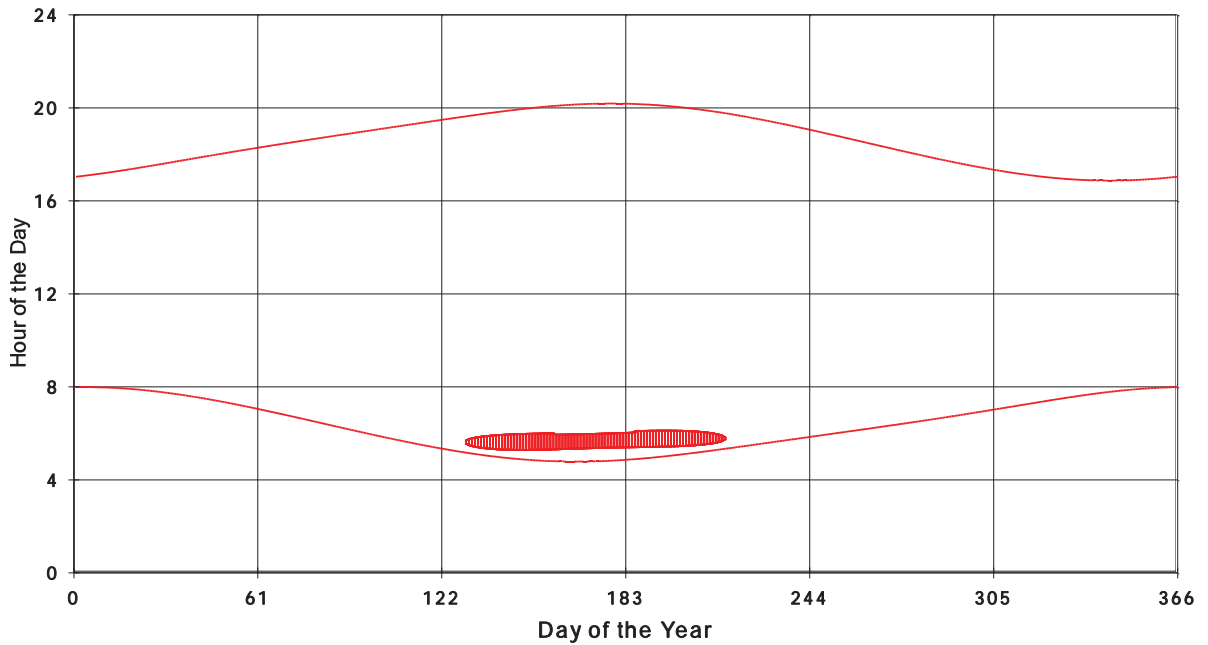

January 31 2013 Flicker with no barns
Shadow Times on House 3053, All Windows from All Turbine:

January 31 2013 Flicker with no barns
shadow Times on House 3052, All Windows from All Turbine: