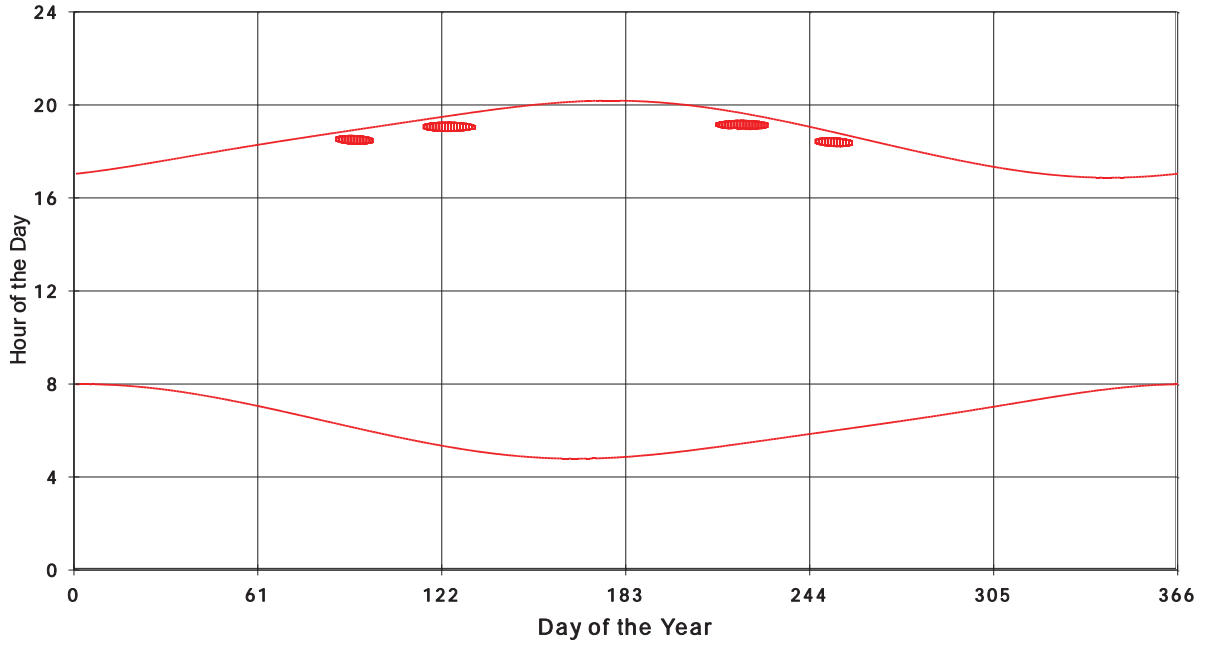

January 31 2013 Flicker with no barns
shadow Times on House 2977, All Windows from All Turbine: