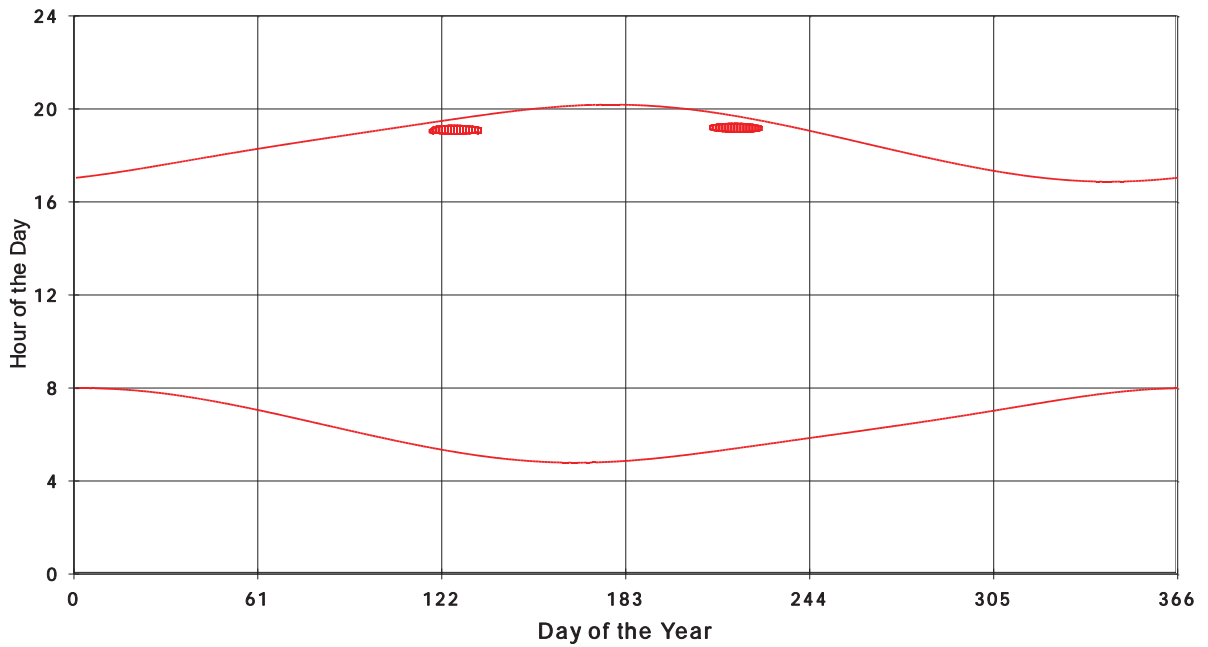

January 31 2013 Flicker with no barns
shadow Times on House 2977, All Windows from All Turbine:

January 31 2013 Flicker with no barns
hadow Times on House 2976, All Windows from All Turbine: