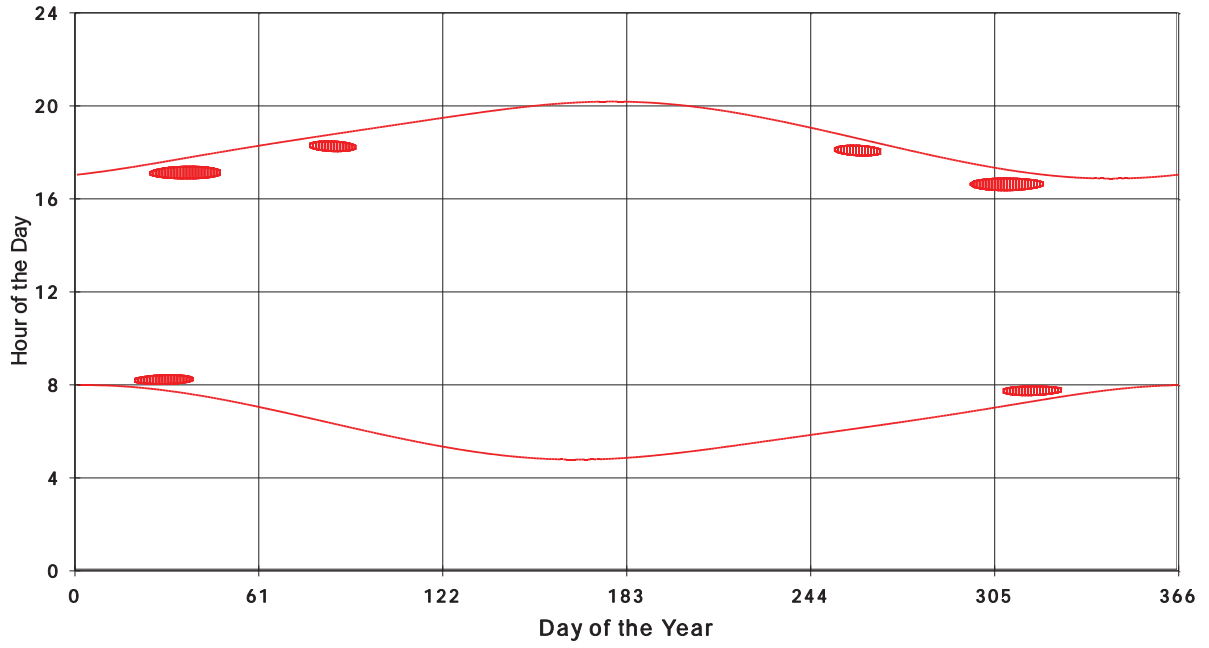

January 31 2013 Flicker with no barns
Shadow Times on House 3072, All Windows from All Turbine: