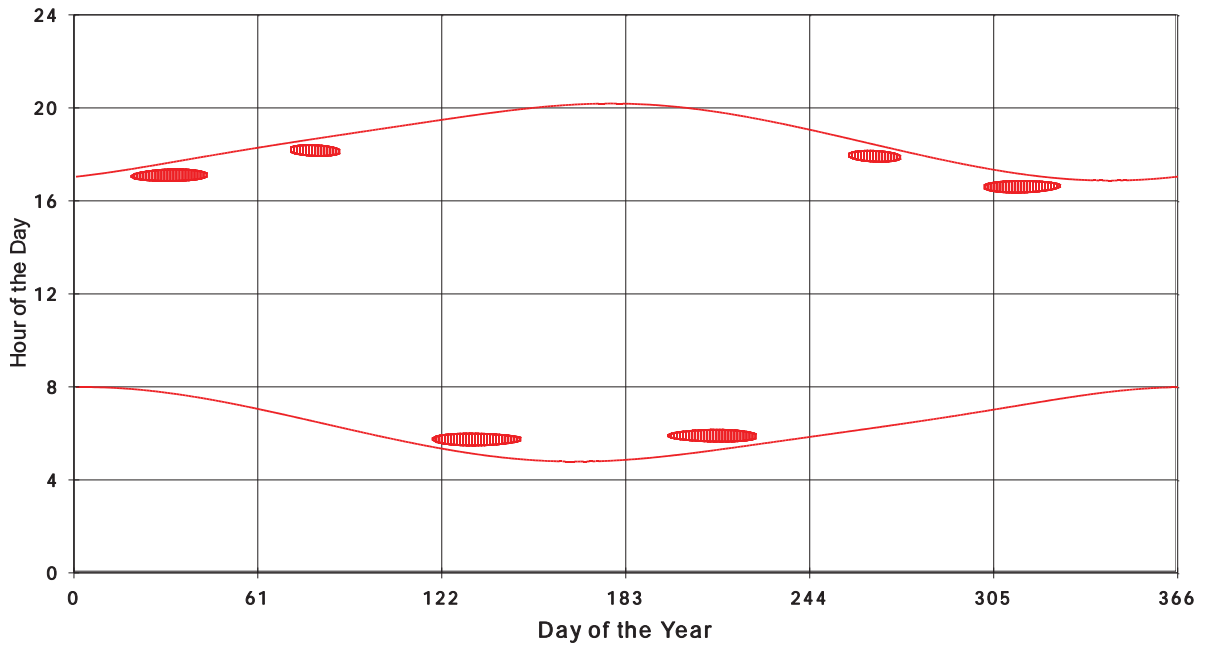

January 31 2013 Flicker with no barns
shadow Times on House 3051, All Windows from All Turbine:

January 31 2013 Flicker with no barns
hadow Times on House 3050, All Windows from All Turbine: