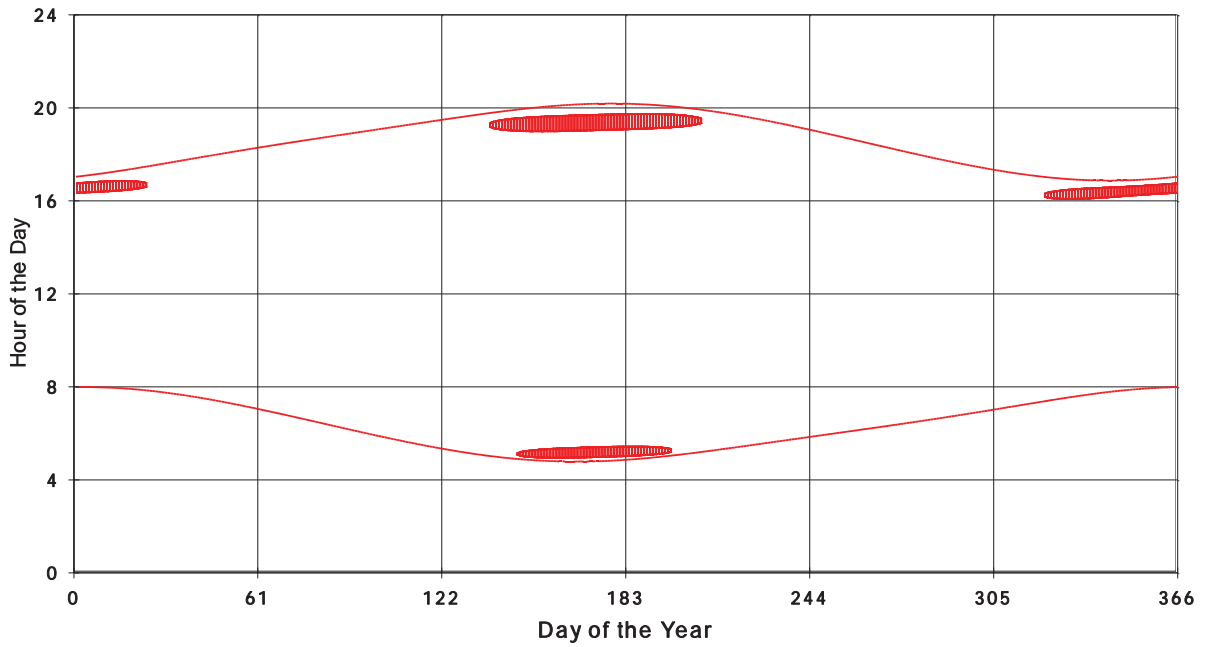

January 31 2013 Flicker with no barns
Shadow Times on House 3147, All Windows from All Turbine:

January 31 2013 Flicker with no barns
Shadow Times on House 3146, All Windows from All Turbine: