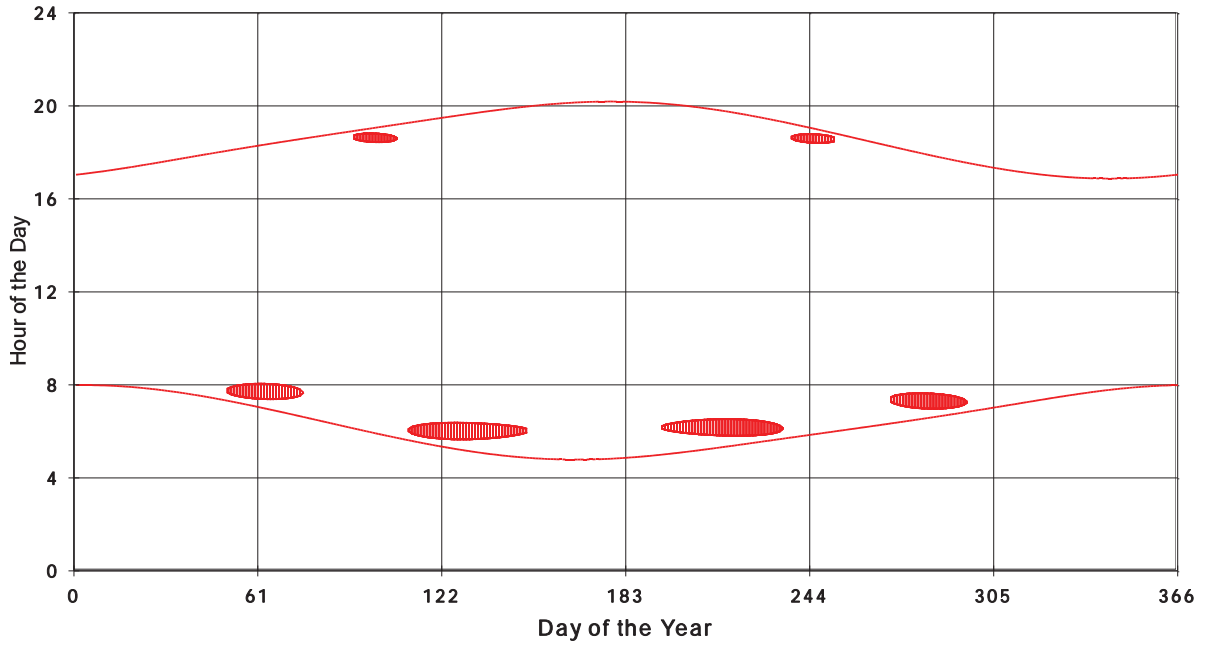

January 31 2013 Flicker with no barns
shadow Times on House 3056, All Windows from All Turbine: