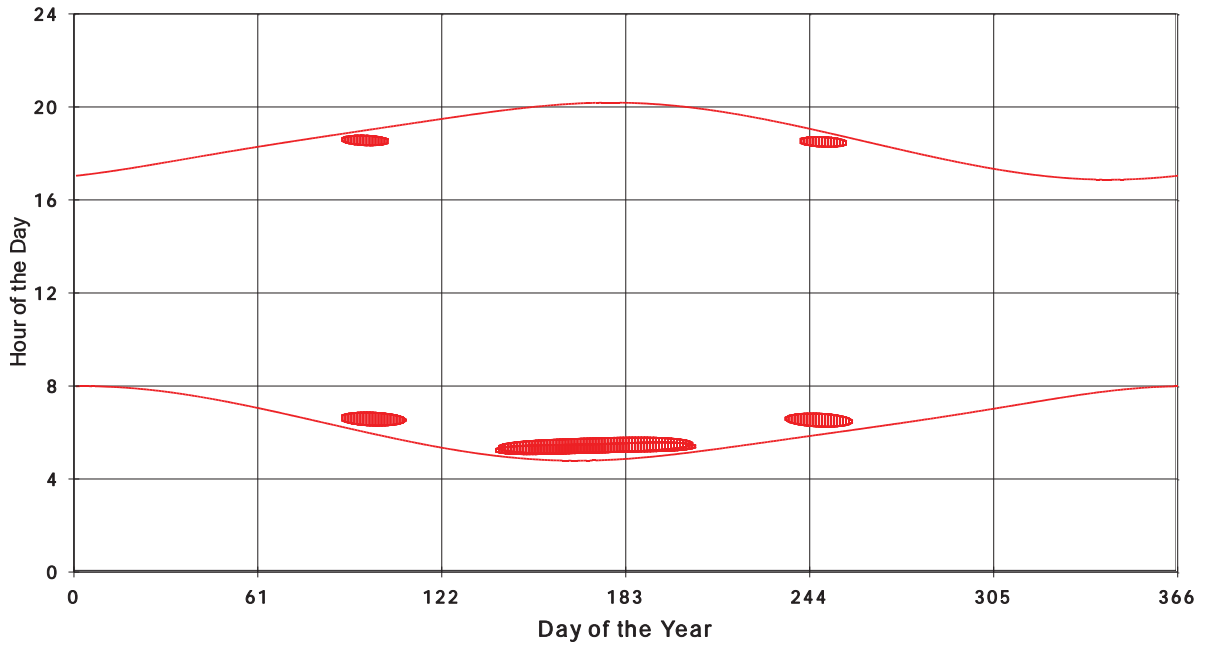

January 31 2013 Flicker with no barns
shadow Times on House 2907, All Windows from All Turbine:

January 31 2013 Flicker with no barns
shadow Times on House 2908, All Windows from All Turbine:

January 31 2013 Flicker with no barns
shadow Times on House 2915, All Windows from All Turbine:

January 31 2013 Flicker with no barns
shadow Times on House 2916, All Windows from All Turbine:

January 31 2013 Flicker with no barns
shadow Times on House 2917, All Windows from All Turbine:

January 31 2013 Flicker with no barns
shadow Times on House 2919, All Windows from All Turbine: