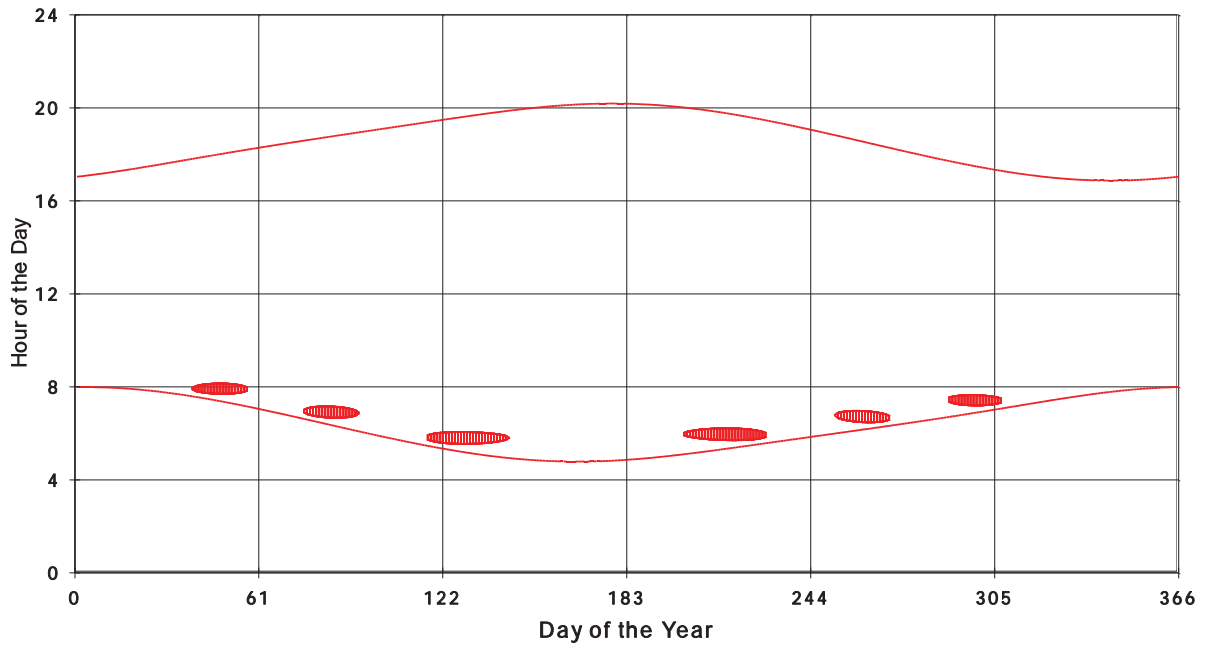

January 31 2013 Flicker with no barns
Shadow Times on House 3166, All Windows from All Turbine: