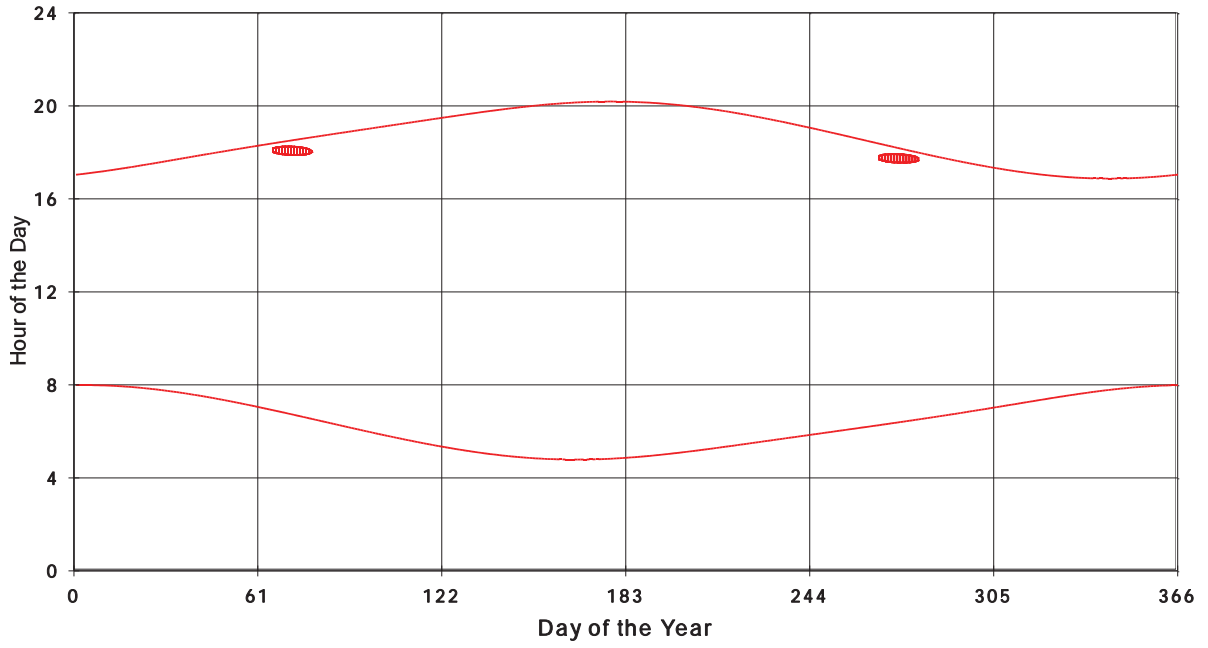

January 31 2013 Flicker with no barns
shadow Times on House 3131, All Windows from All Turbine: