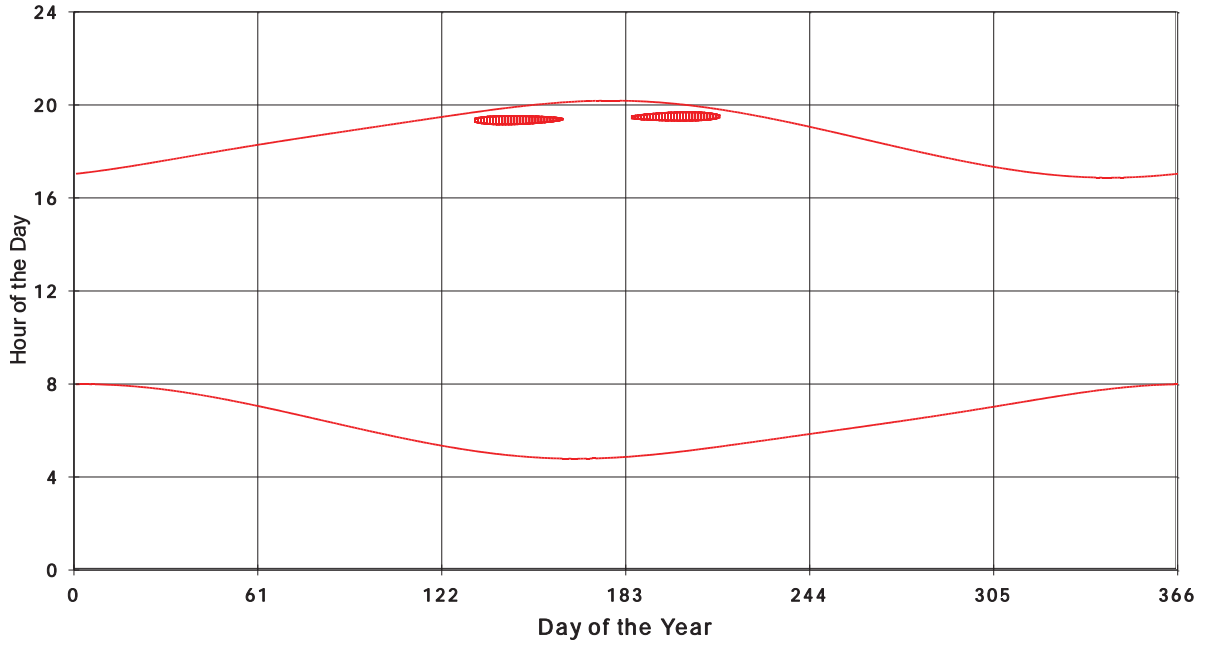

January 31 2013 Flicker with no barns
Shadow Times on House 2957, All Windows from All Turbine: