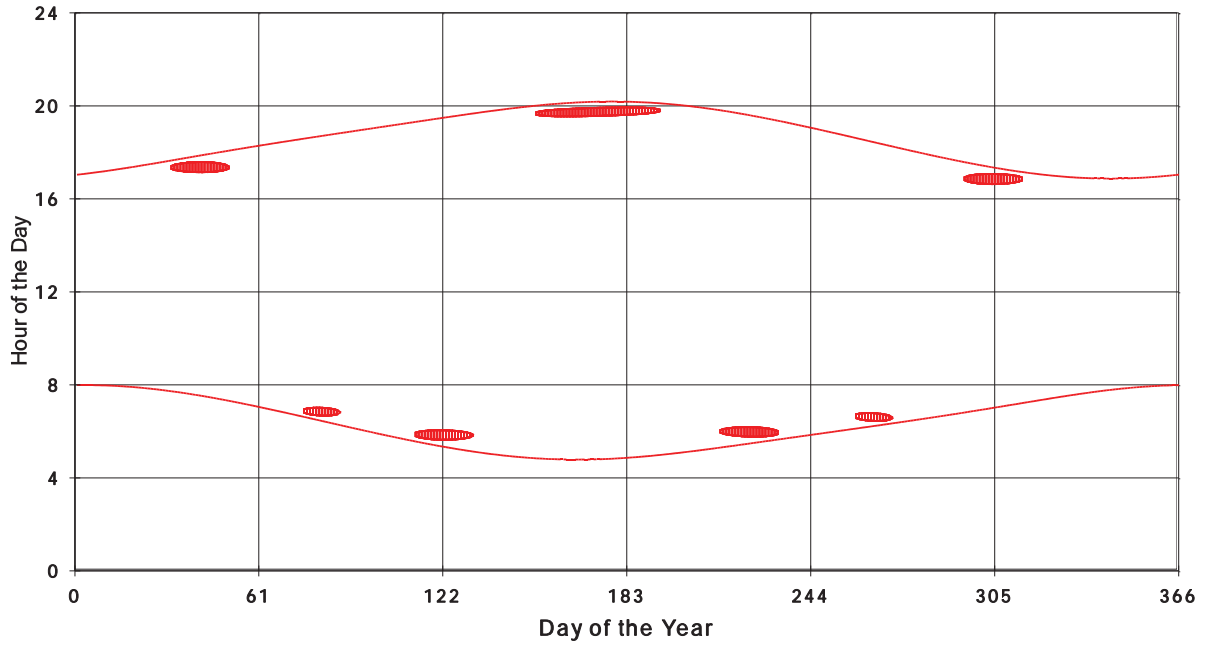

January 31 2013 Flicker with no barns
Shadow Times on House 3120, All Windows from All Turbine: