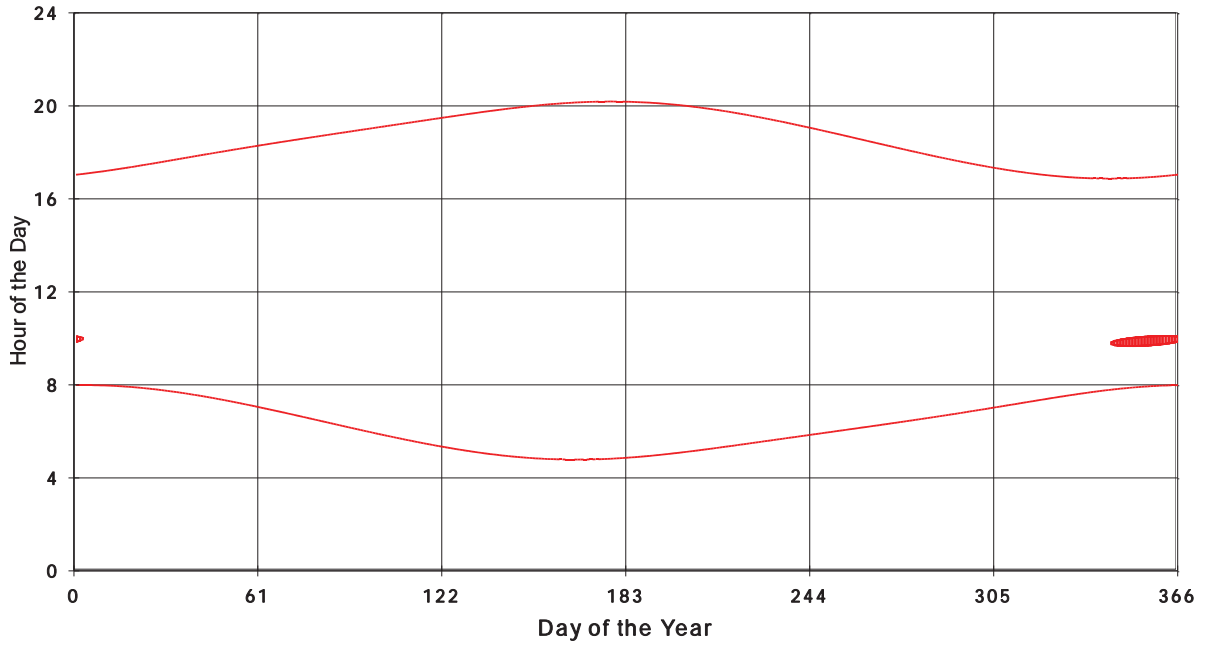

January 31 2013 Flicker with no barns
Shadow Times on House 3053, All Windows from All Turbine: