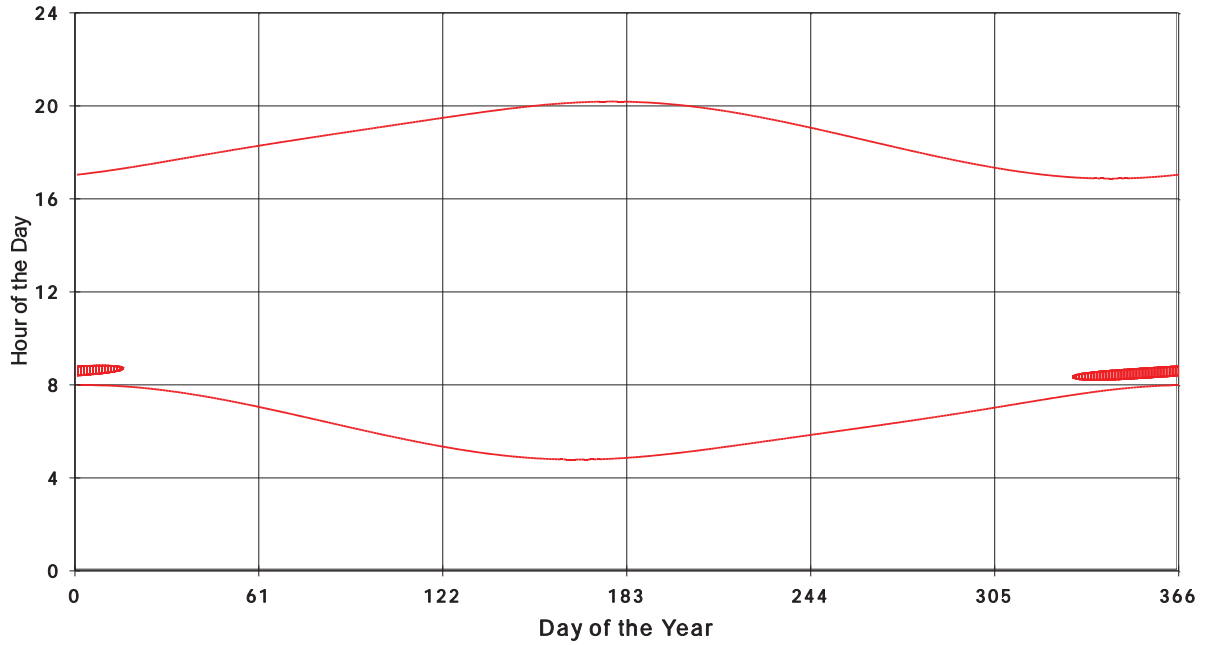

January 31 2013 Flicker with no barns
Shadow Times on House 3169, All Windows from All Turbine: