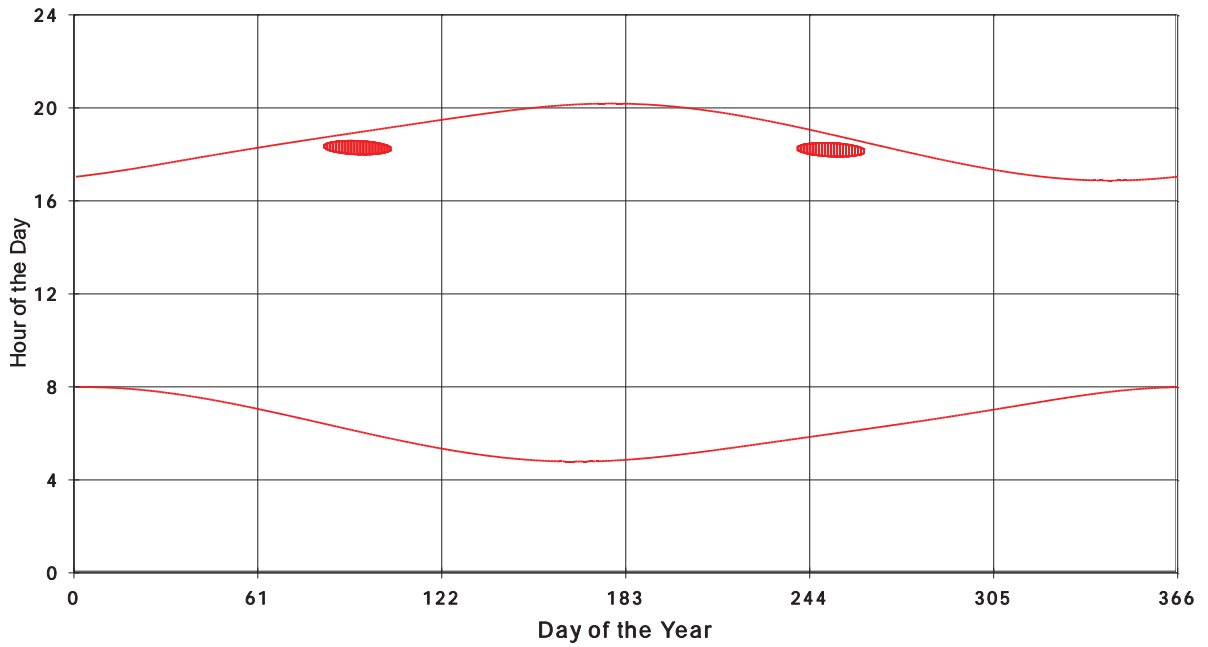

January 31 2013 Flicker with no barns
Shadow Times on House 3145, All Windows from All Turbine:

January 31 2013 Flicker with no barns
shadow Times on House 3143, All Windows from All Turbine: