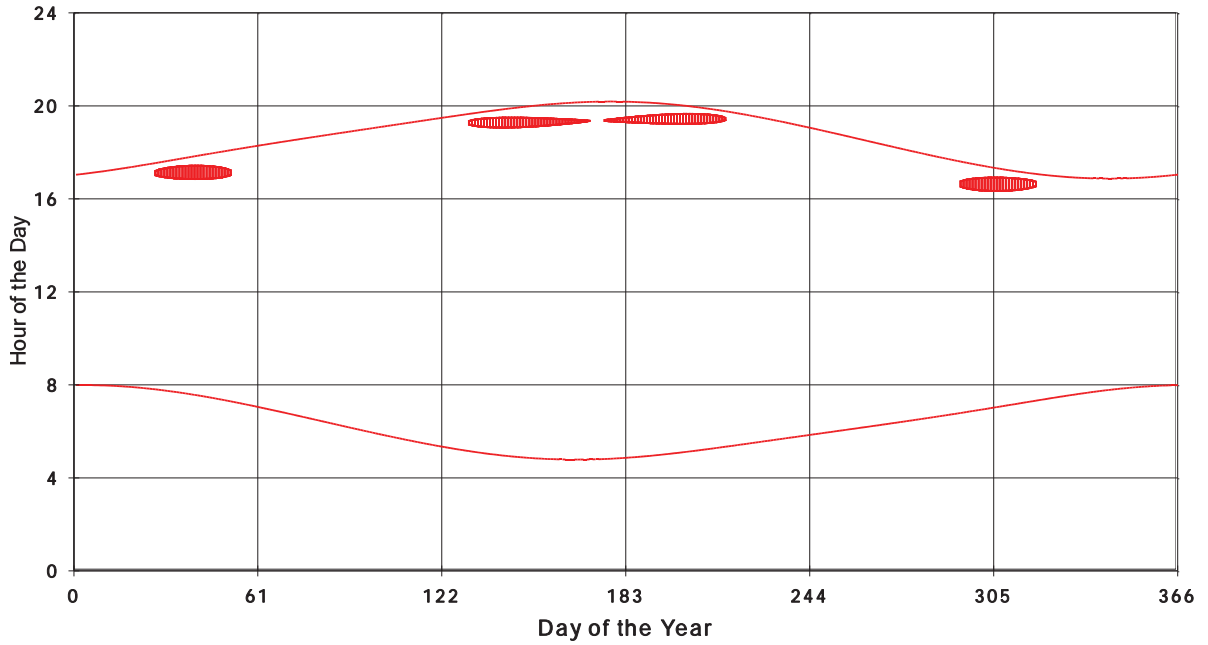

January 31 2013 Flicker with no barns
Shadow Times on House 3063, All Windows from All Turbine: