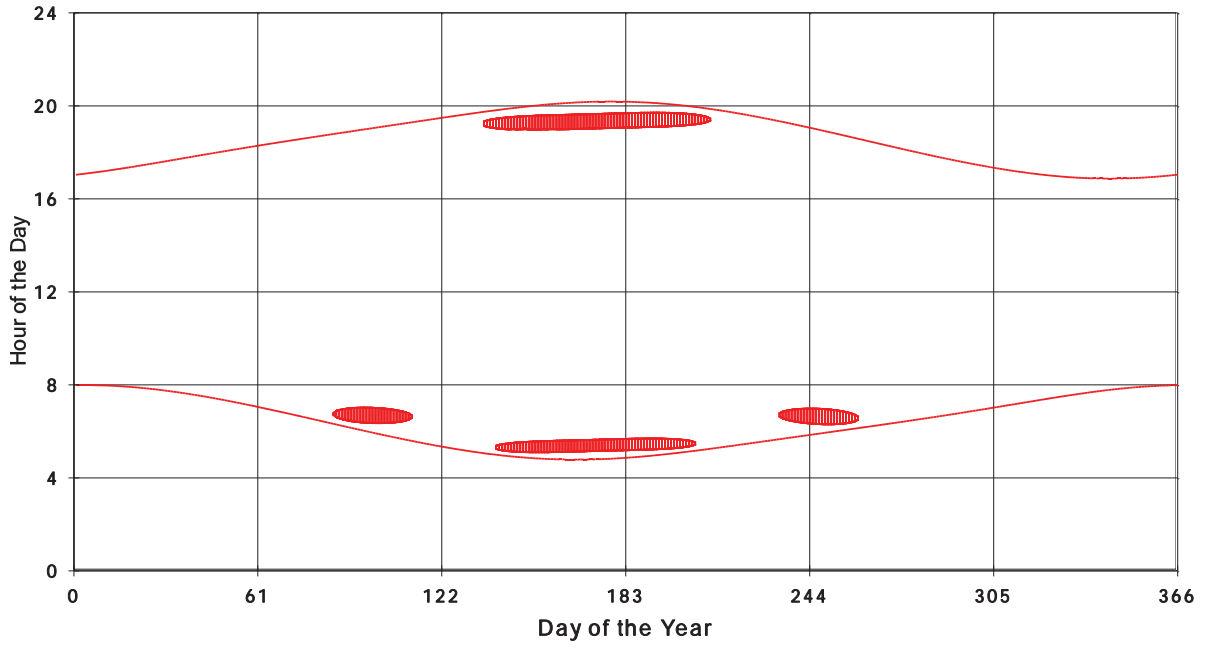

January 31 2013 Flicker with no barns
Shadow Times on House 3145, All Windows from All Turbine: