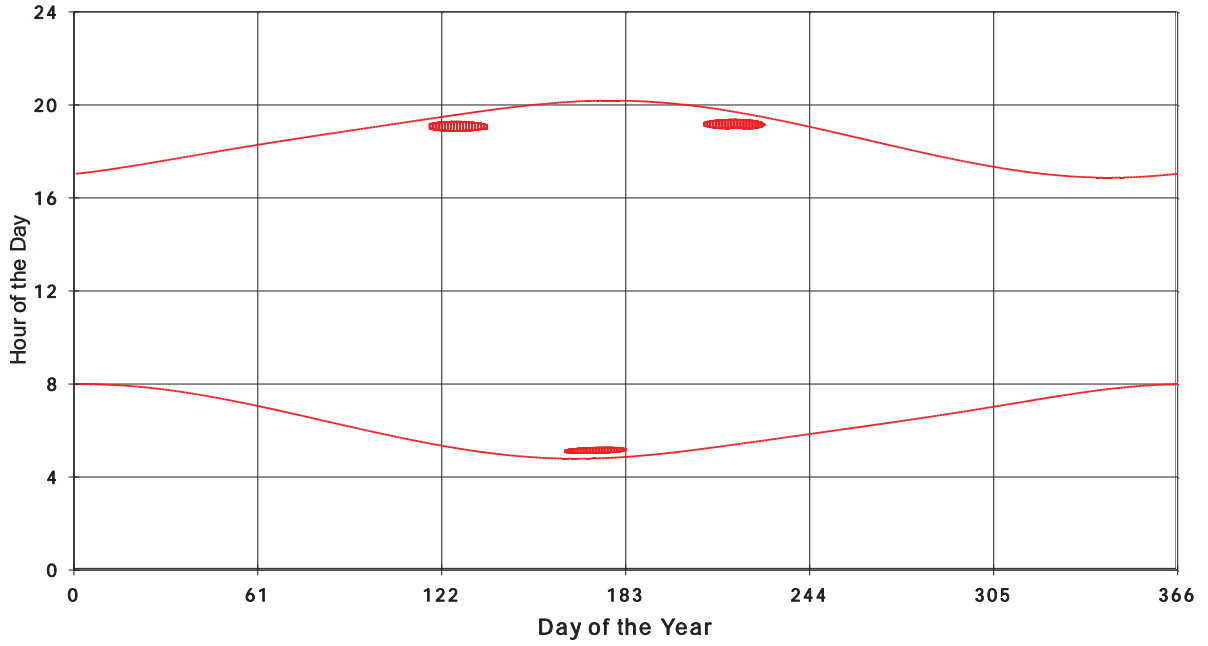

January 31 2013 Flicker with no barns
shadow Times on House 2907, All Windows from All Turbine:

January 31 2013 Flicker with no barns
shadow Times on House 2908, All Windows from All Turbine:

January 31 2013 Flicker with no barns
shadow Times on House 2915, All Windows from All Turbine: