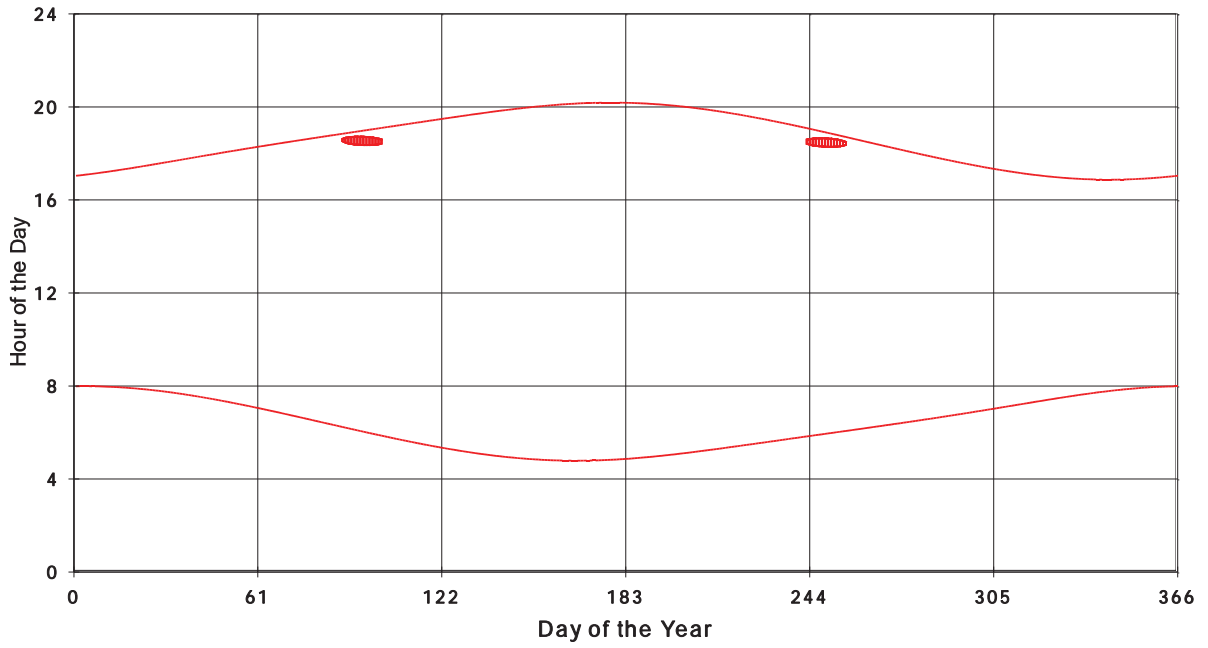

January 31 2013 Flicker with no barns
shadow Times on House 2919, All Windows from All Turbine:

January 31 2013 Flicker with no barns
shadow Times on House 2917, All Windows from All Turbine: