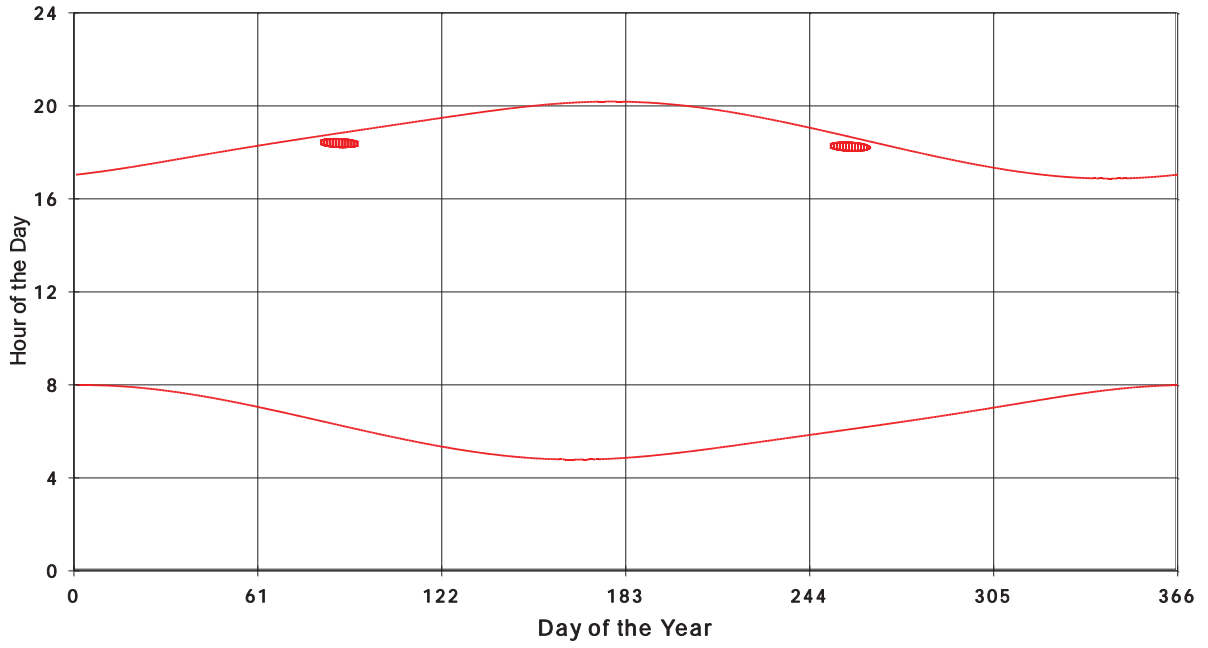

January 31 2013 Flicker with no barns
Shadow Times on House 3084, All Windows from All Turbine: