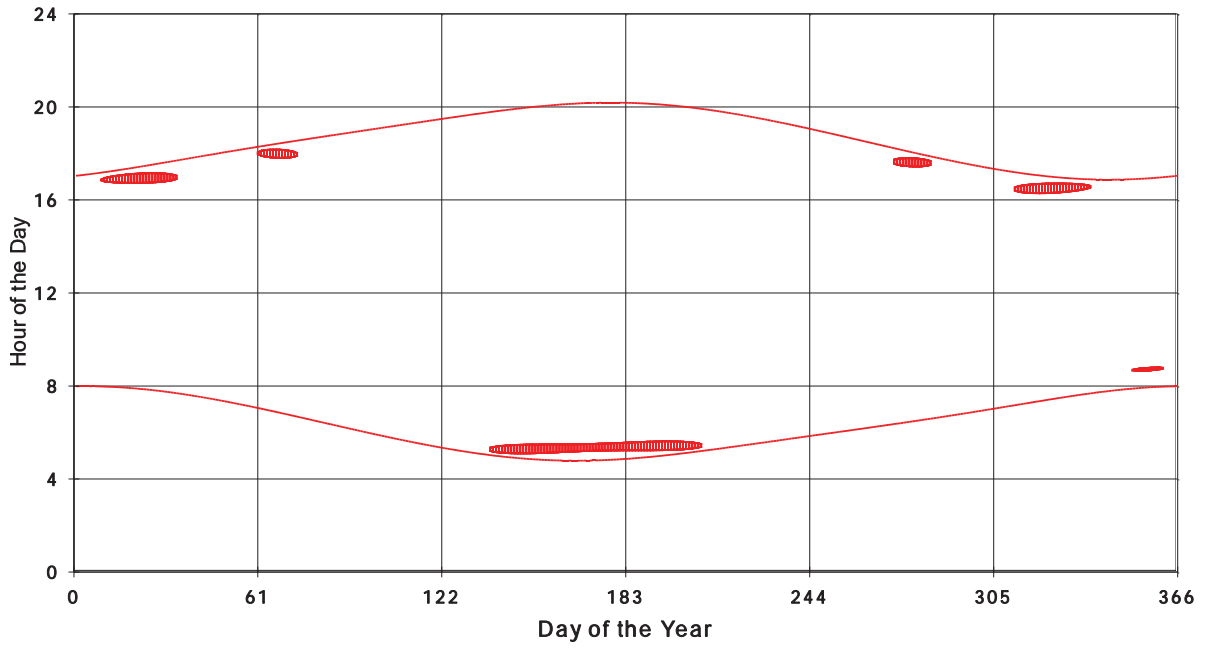

January 31 2013 Flicker with no barns
shadow Times on House 2907, All Windows from All Turbine:

January 31 2013 Flicker with no barns
shadow Times on House 2908, All Windows from All Turbine:

January 31 2013 Flicker with no barns
shadow Times on House 2915, All Windows from All Turbine:

January 31 2013 Flicker with no barns
shadow Times on House 2916, All Windows from All Turbine:

January 31 2013 Flicker with no barns
shadow Times on House 2917, All Windows from All Turbine:

January 31 2013 Flicker with no barns
shadow Times on House 2919, All Windows from All Turbine: