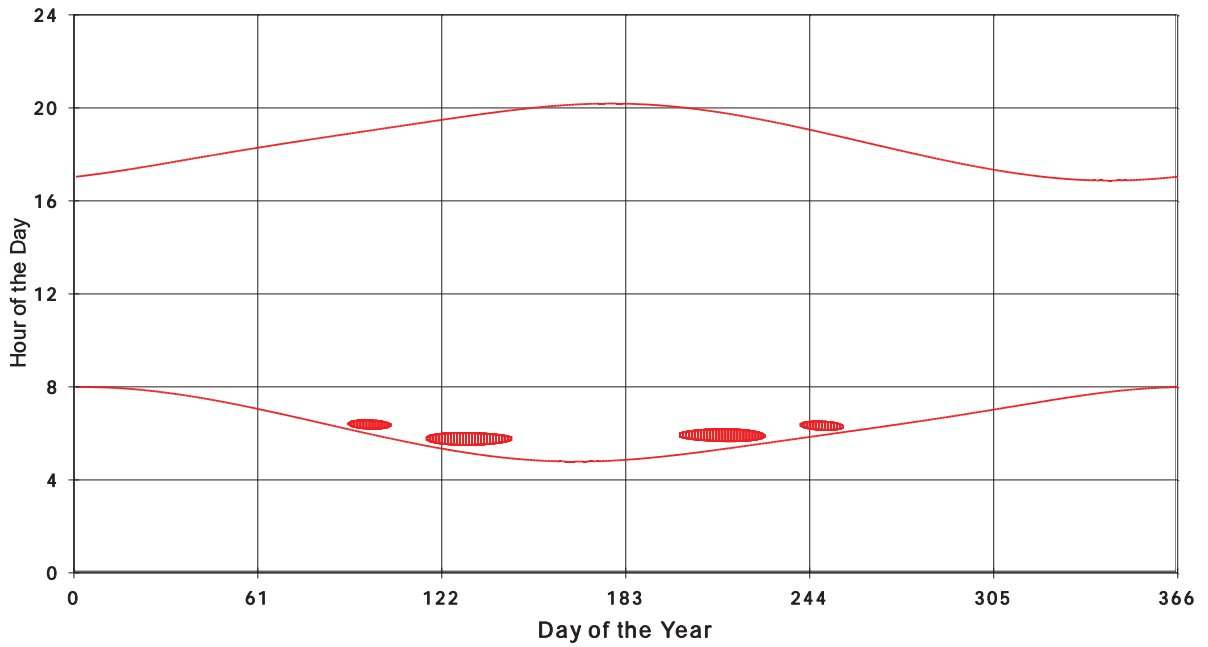

January 31 2013 Flicker with no barns
Shadow Times on House 3094, All Windows from All Turbine:

January 31 2013 Flicker with no barns
Shadow Times on House 3086, All Windows from All Turbine: