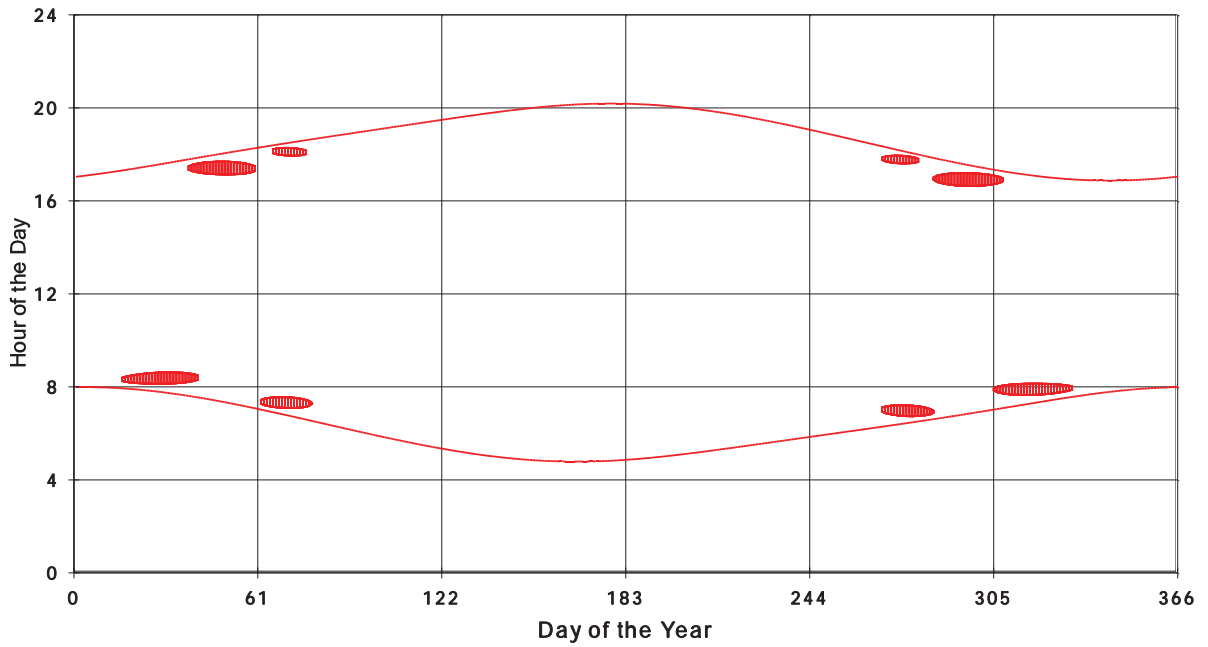

January 31 2013 Flicker with no barns
Shadow Times on House 3063, All Windows from All Turbine:

January 31 2013 Flicker with no barns
Shadow Times on House 3062, All Windows from All Turbine: