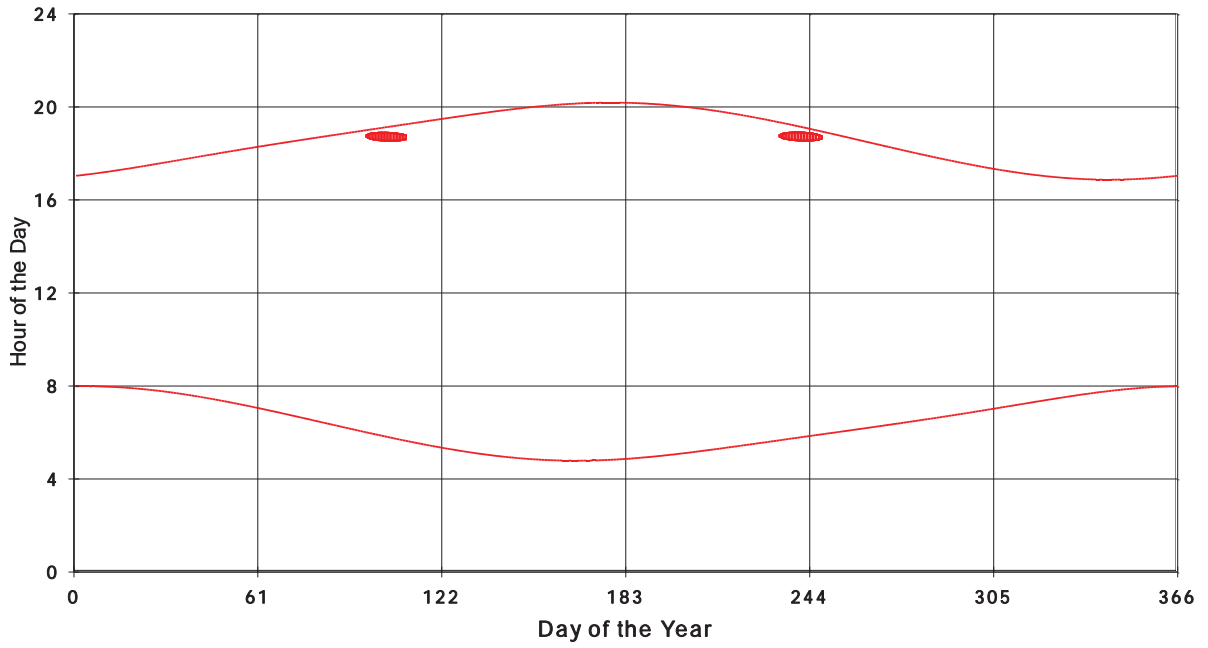

January 31 2013 Flicker with no barns
shadow Times on House 3009, All Windows from All Turbine:

January 31 2013 Flicker with no barns
shadow Times on House 2989, All Windows from All Turbine: