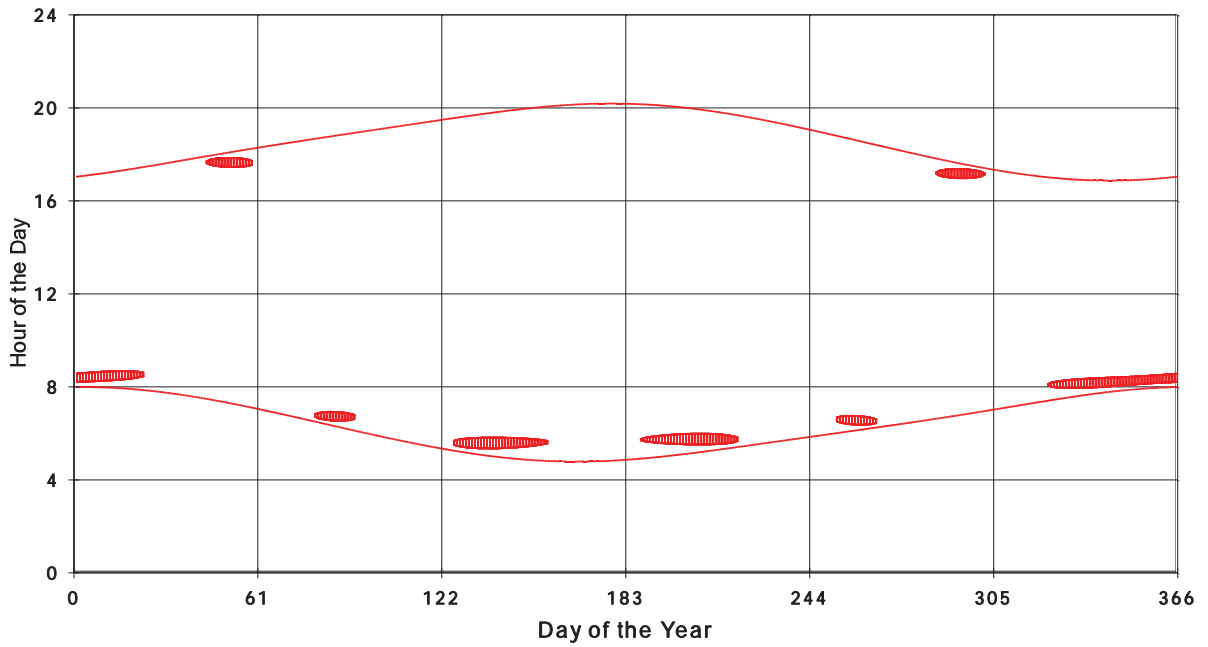

January 31 2013 Flicker with no barns
hadow Times on House 3162, All Windows from All Turbine:

January 31 2013 Flicker with no barns
Shadow Times on House 3161, All Windows from All Turbine: