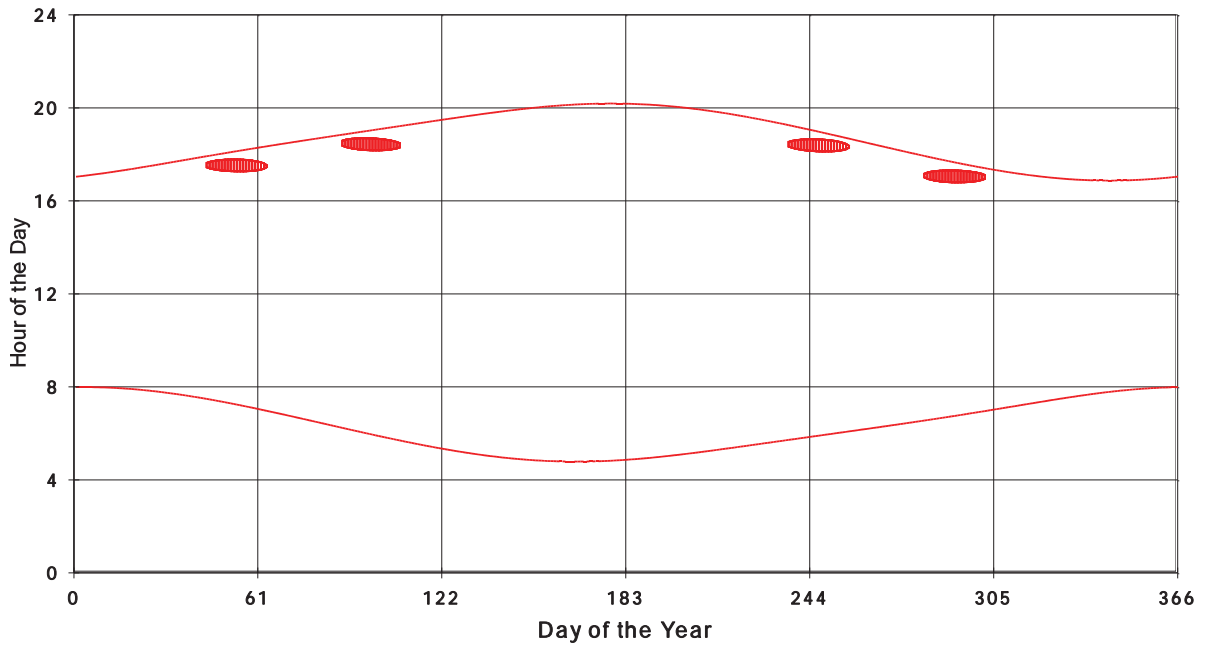

January 31 2013 Flicker with no barns
shadow Times on House 3056, All Windows from All Turbine:

January 31 2013 Flicker with no barns
Shadow Times on House 3055, All Windows from All Turbine: