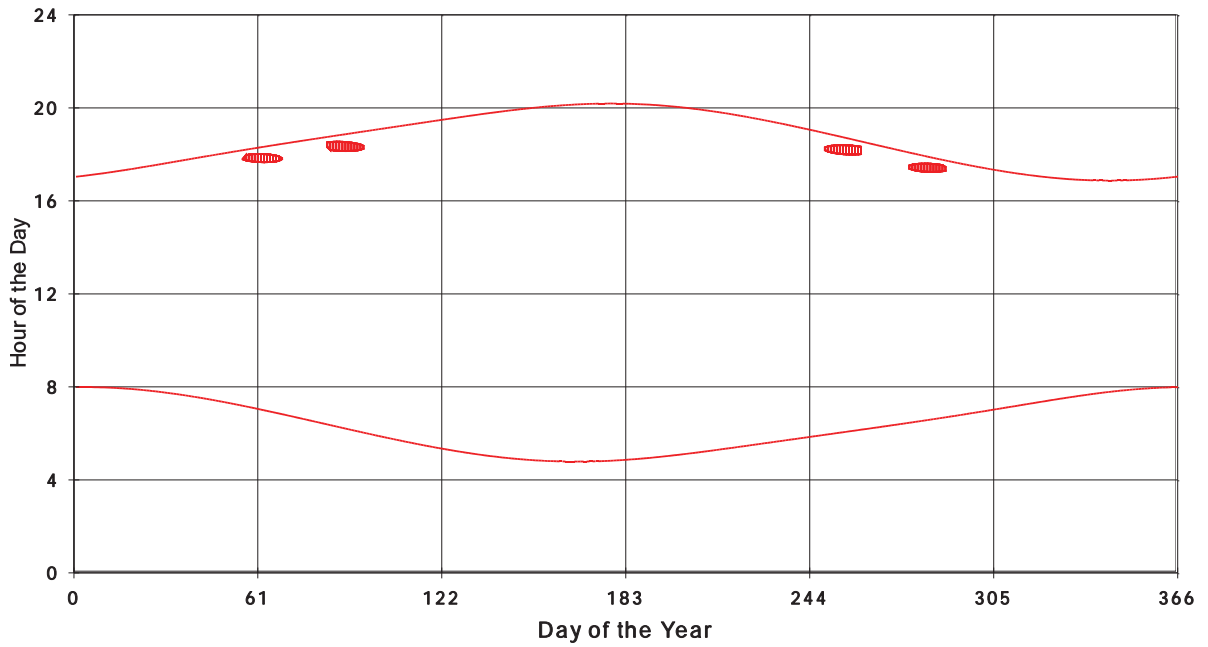

January 31 2013 Flicker with no barns
Shadow Times on House 3084, All Windows from All Turbine:

January 31 2013 Flicker with no barns
hadow Times on House 3081, All Windows from All Turbine: