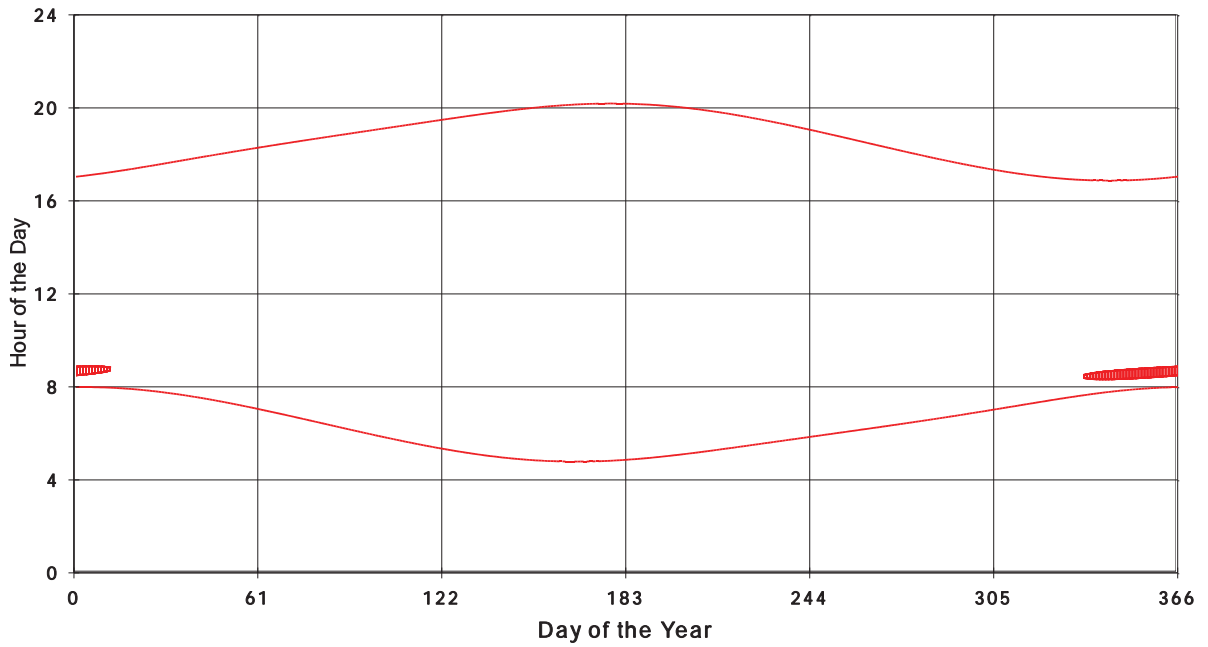

January 31 2013 Flicker with no barns
hadow Times on House 3049, All Windows from All Turbine:

January 31 2013 Flicker with no barns
shadow Times on House 3024, All Windows from All Turbine: