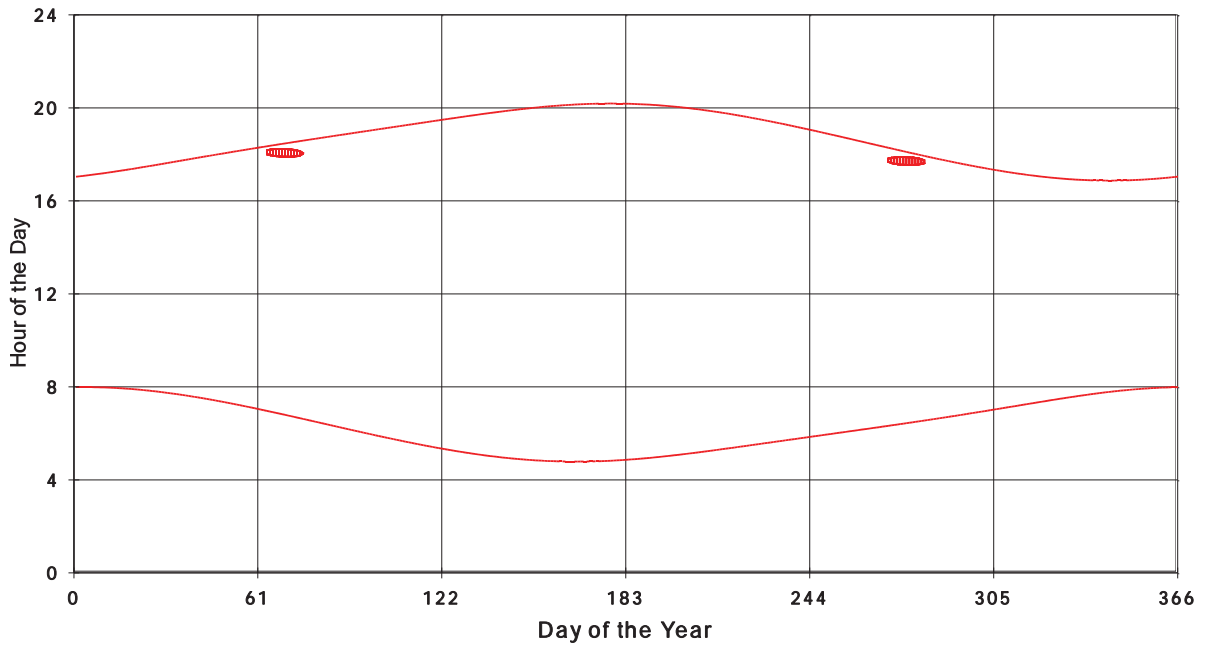

January 31 2013 Flicker with no barns
hadow Times on House 3139, All Windows from All Turbine:

January 31 2013 Flicker with no barns
shadow Times on House 3136, All Windows from All Turbine: