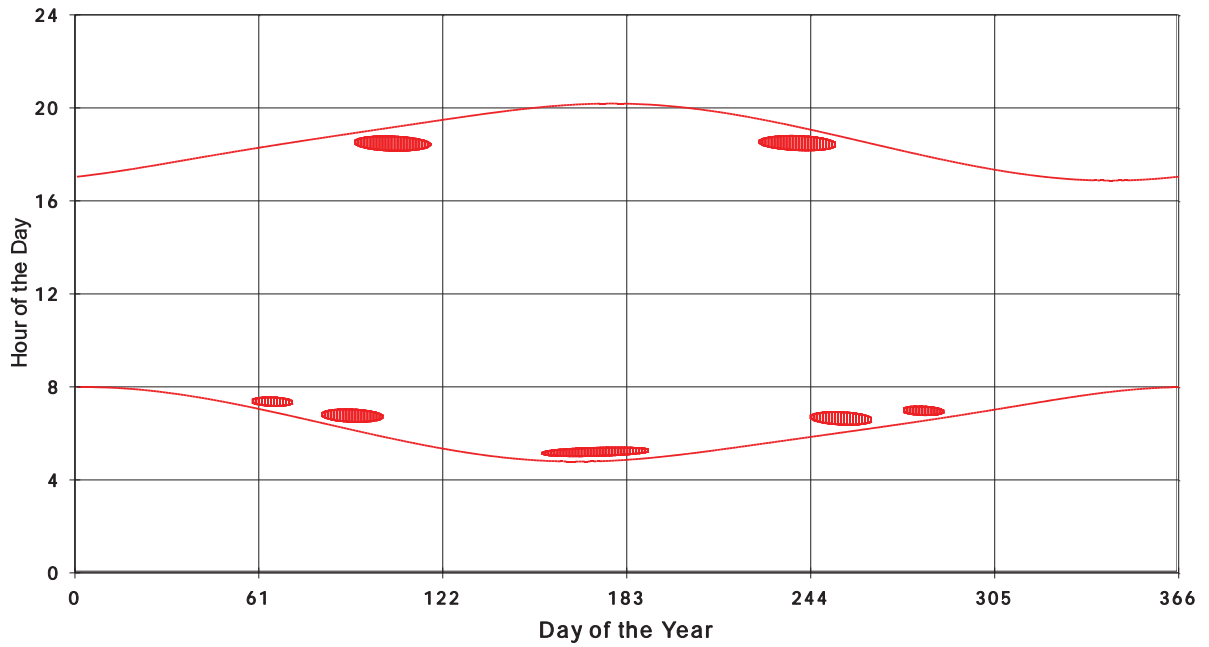

January 31 2013 Flicker with no barns
Shadow Times on House 3166, All Windows from All Turbine:

January 31 2013 Flicker with no barns
Shadow Times on House 3165, All Windows from All Turbine: