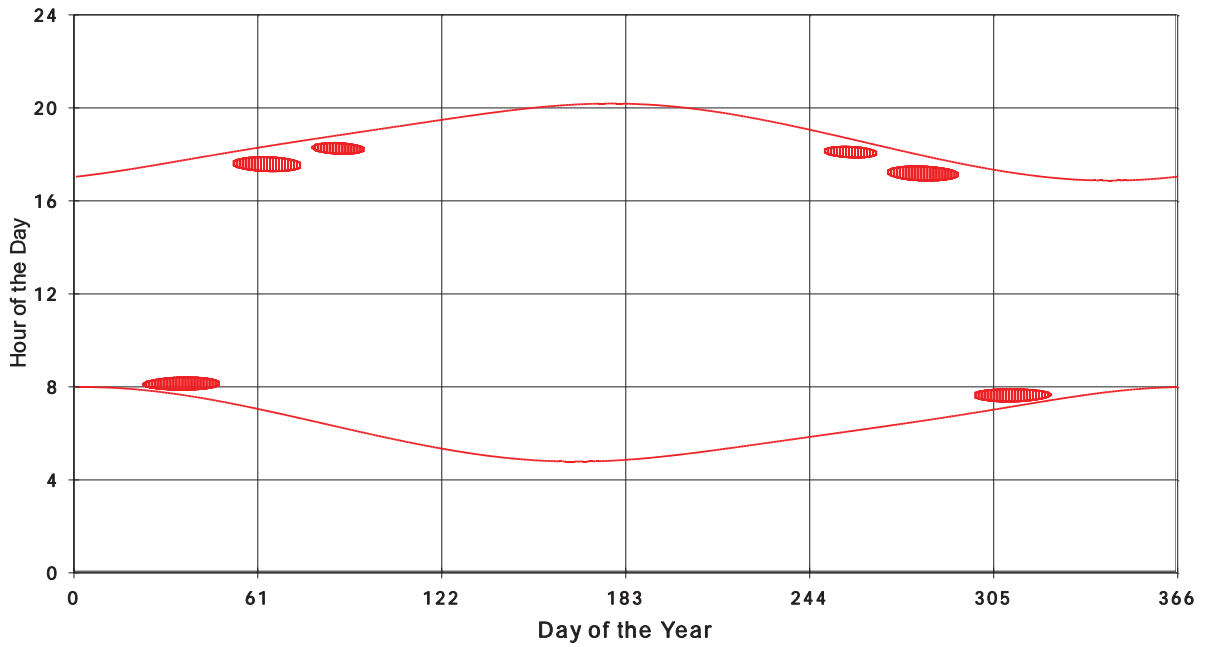

January 31 2013 Flicker with no barns
Shadow Times on House 3094, All Windows from All Turbine: