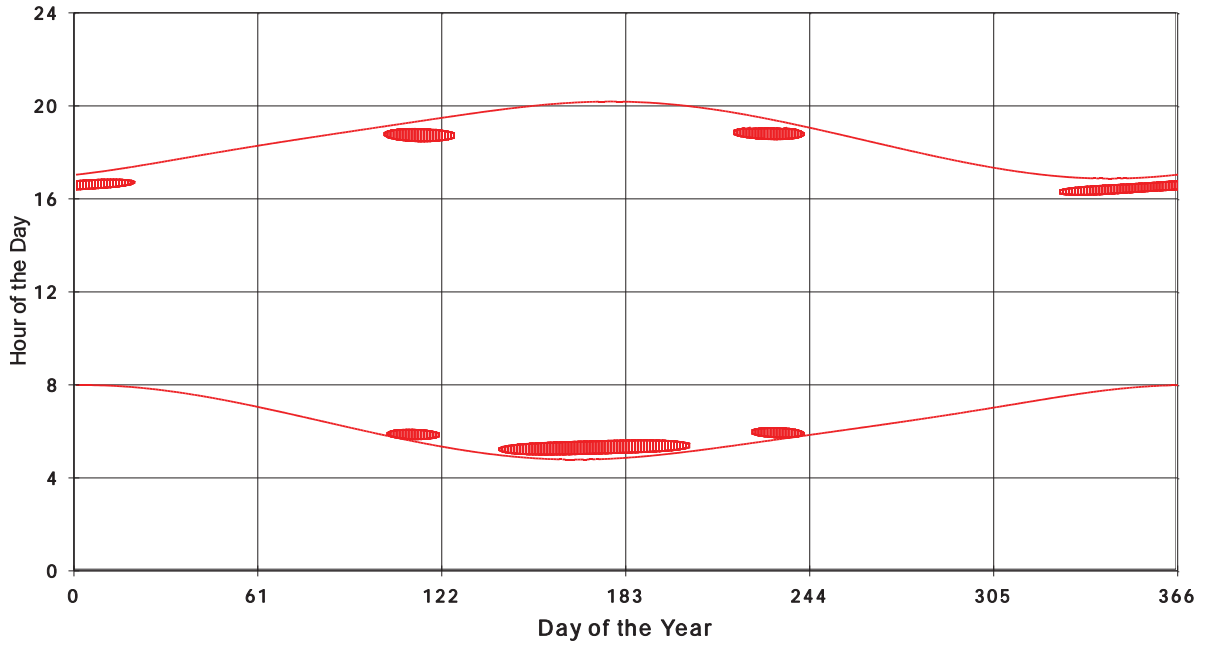

January 31 2013 Flicker with no barns
shadow Times on House 3117, All Windows from All Turbine: