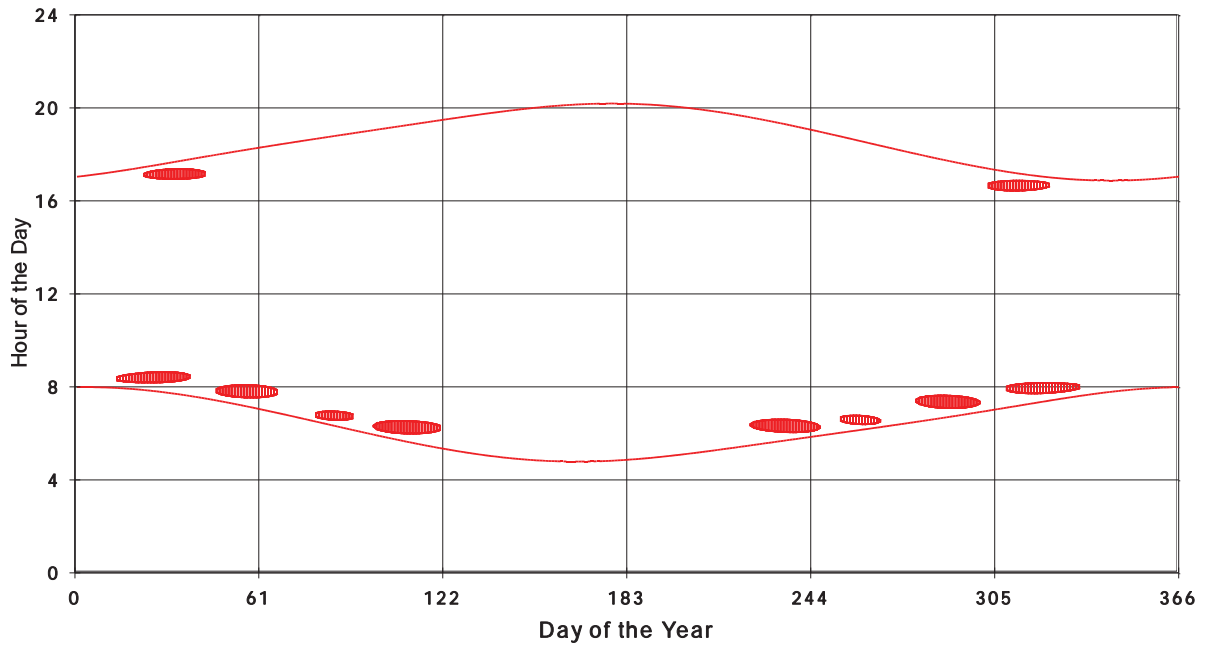

January 31 2013 Flicker with no barns
Shadow Times on House 3150, All Windows from All Turbine:

January 31 2013 Flicker with no barns
Shadow Times on House 3149, All Windows from All Turbine: