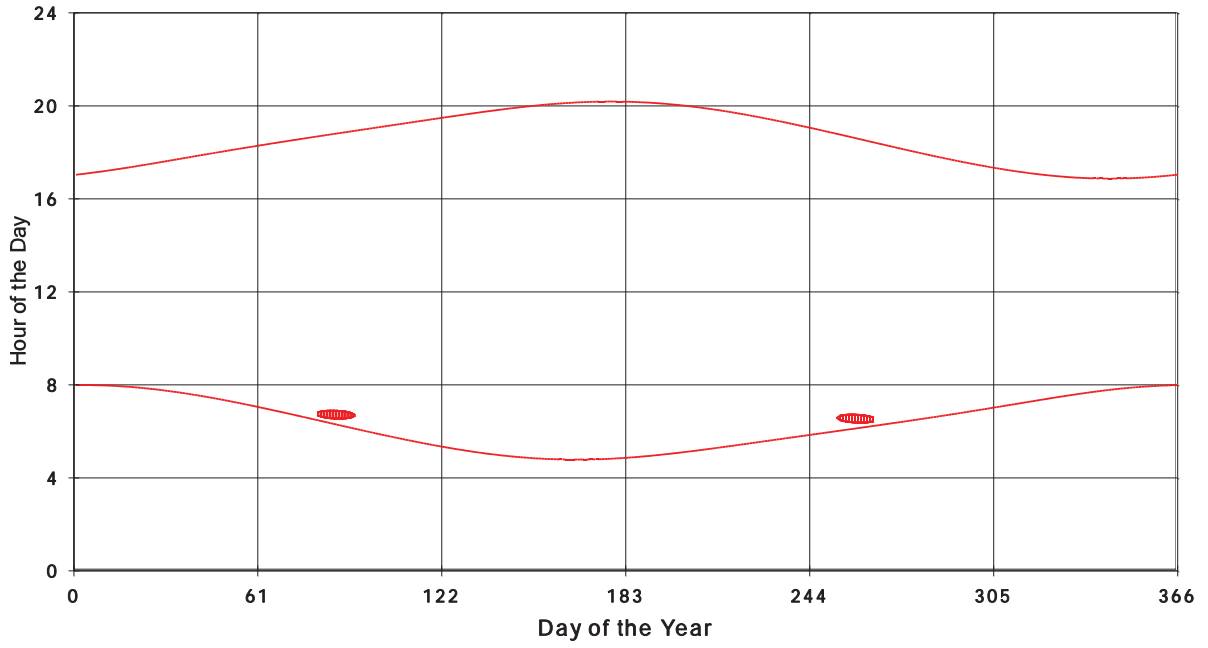

January 31 2013 Flicker with no barns
shadow Times on House 3171, All Windows from All Turbine: