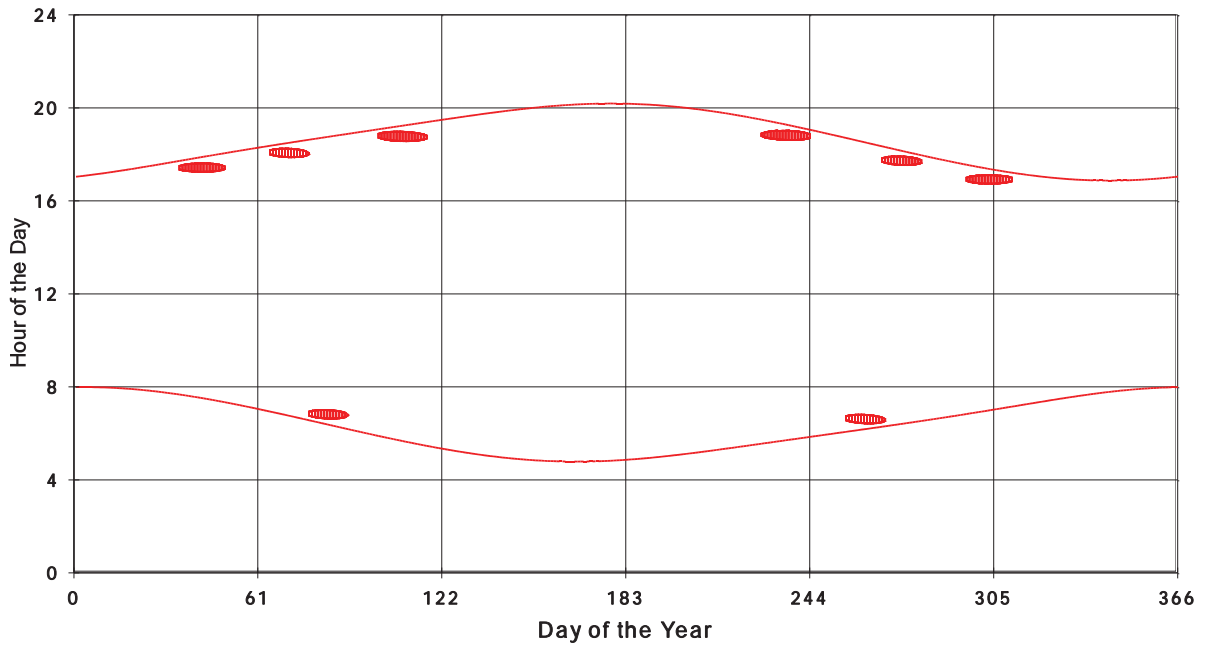

January 31 2013 Flicker with no barns
Shadow Times on House 3164, All Windows from All Turbine:

January 31 2013 Flicker with no barns
hadow Times on House 3163, All Windows from All Turbine: