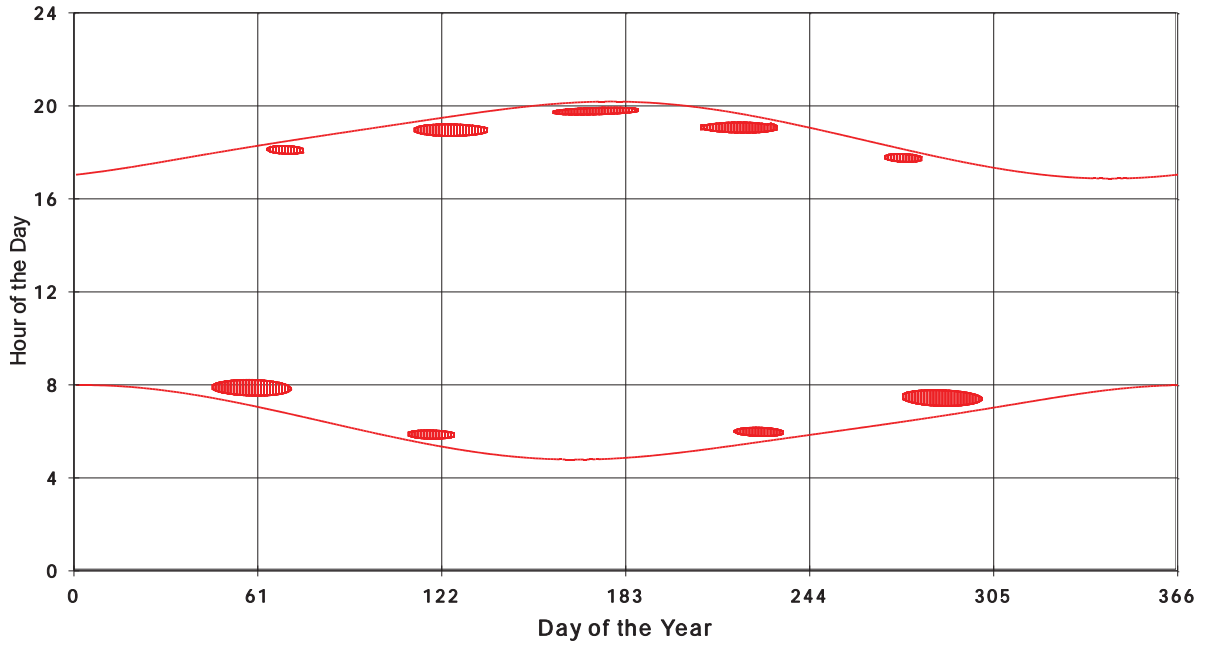

January 31 2013 Flicker with no barns
hadow Times on House 3049, All Windows from All Turbine: