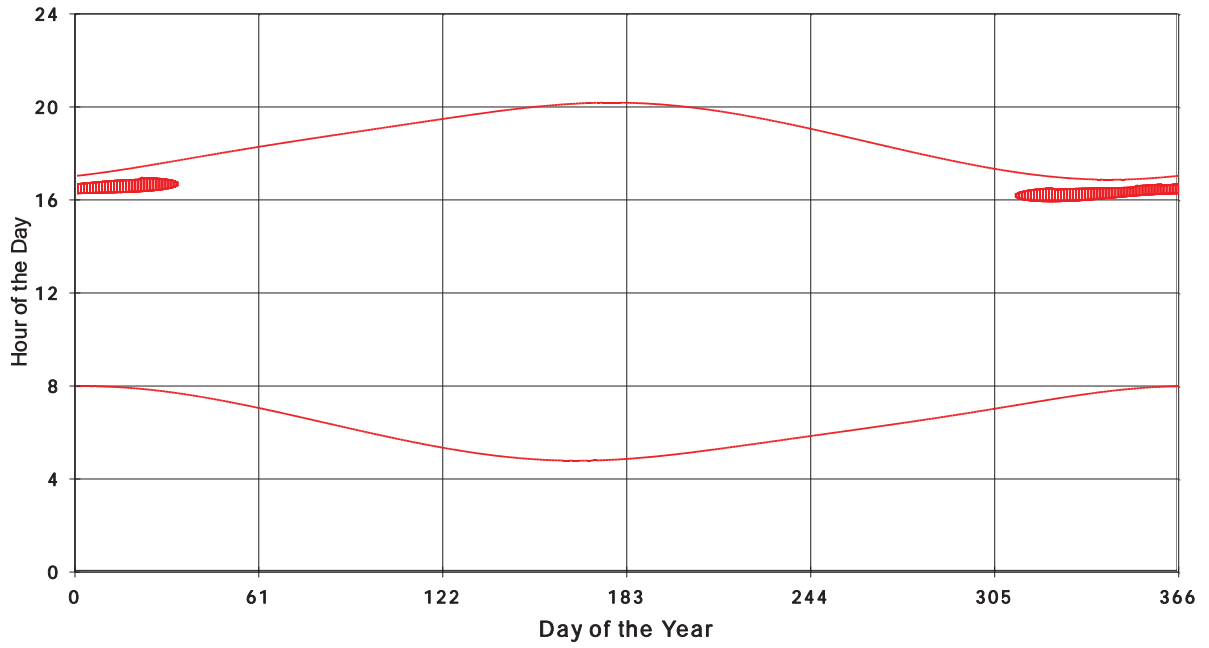

January 31 2013 Flicker with no barns
shadow Times on House 2916, All Windows from All Turbine:

January 31 2013 Flicker with no barns
shadow Times on House 2917, All Windows from All Turbine:

January 31 2013 Flicker with no barns
shadow Times on House 2919, All Windows from All Turbine:

January 31 2013 Flicker with no barns
shadow Times on House 2920, All Windows from All Turbine:

January 31 2013 Flicker with no barns
shadow Times on House 2927, All Windows from All Turbine:

January 31 2013 Flicker with no barns
shadow Times on House 2928, All Windows from All Turbine: