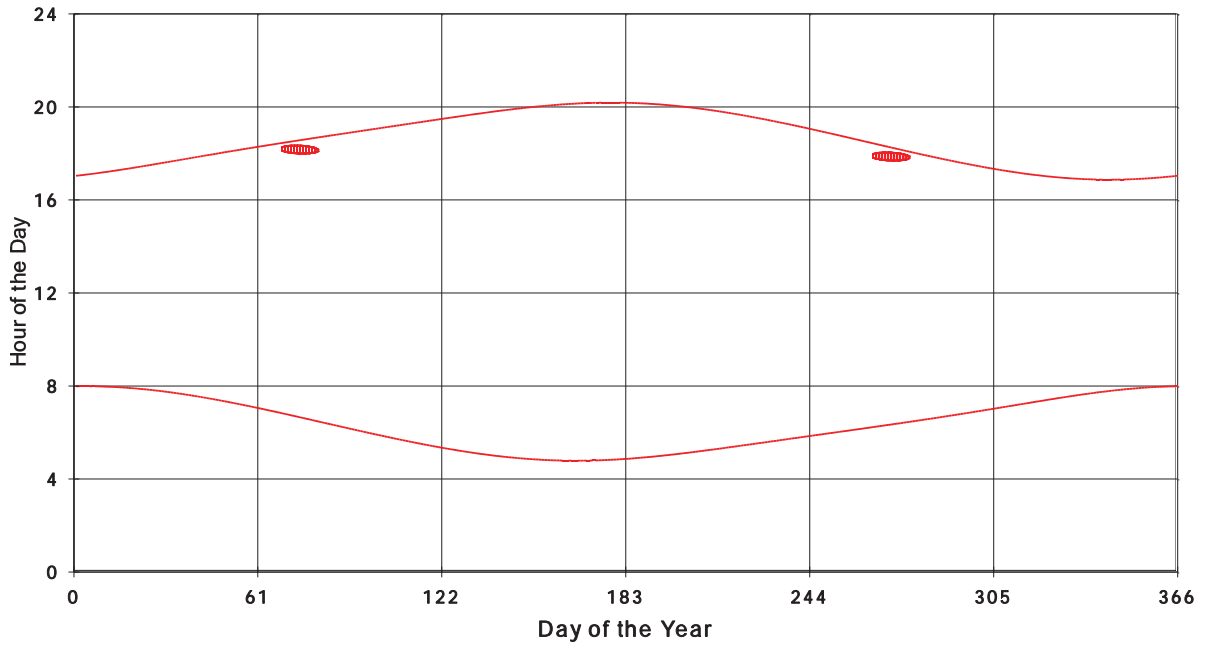

January 31 2013 Flicker with no barns
hadow Times on House 2976, All Windows from All Turbine:

January 31 2013 Flicker with no barns
hadow Times on House 2973, All Windows from All Turbine: