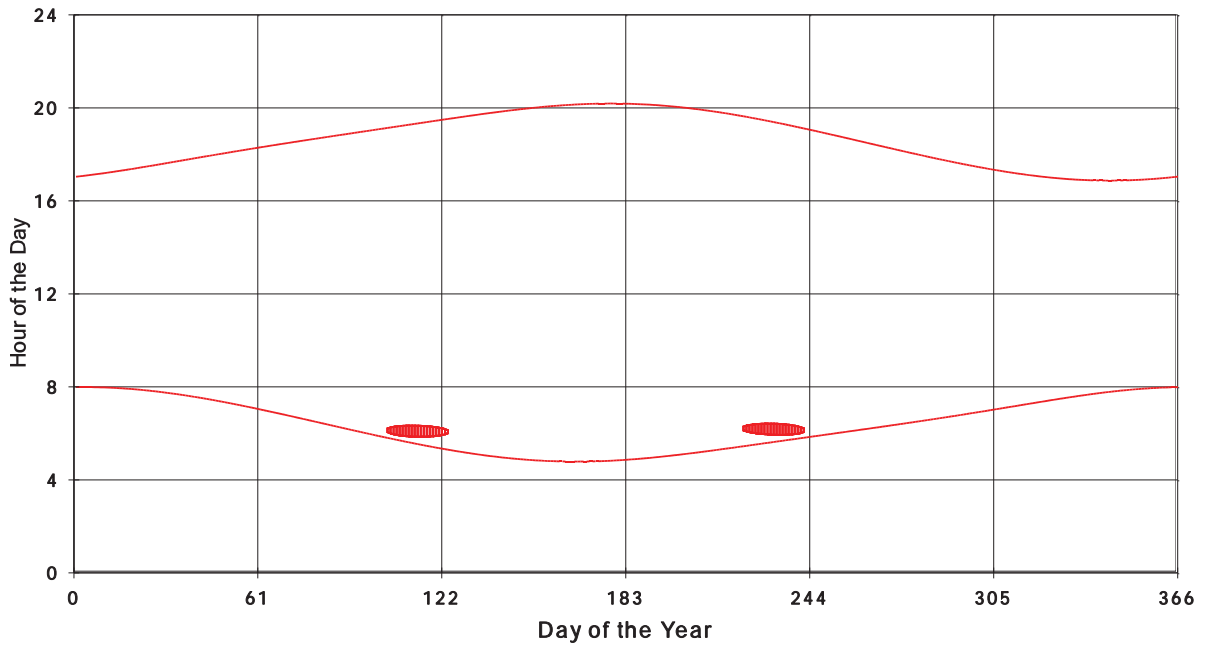

January 31 2013 Flicker with no barns
Shadow Times on House 3061, All Windows from All Turbine:

January 31 2013 Flicker with no barns
shadow Times on House 3057, All Windows from All Turbine: