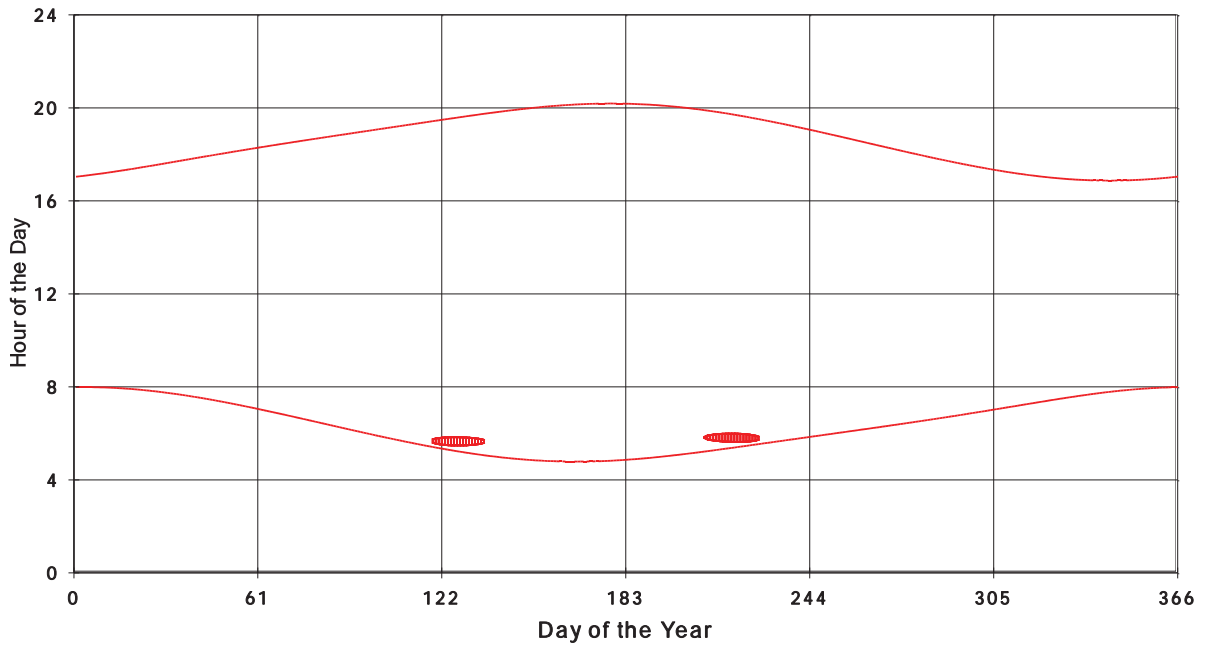

January 31 2013 Flicker with no barns
shadow Times on House 3018, All Windows from All Turbine:

January 31 2013 Flicker with no barns
shadow Times on House 3009, All Windows from All Turbine: