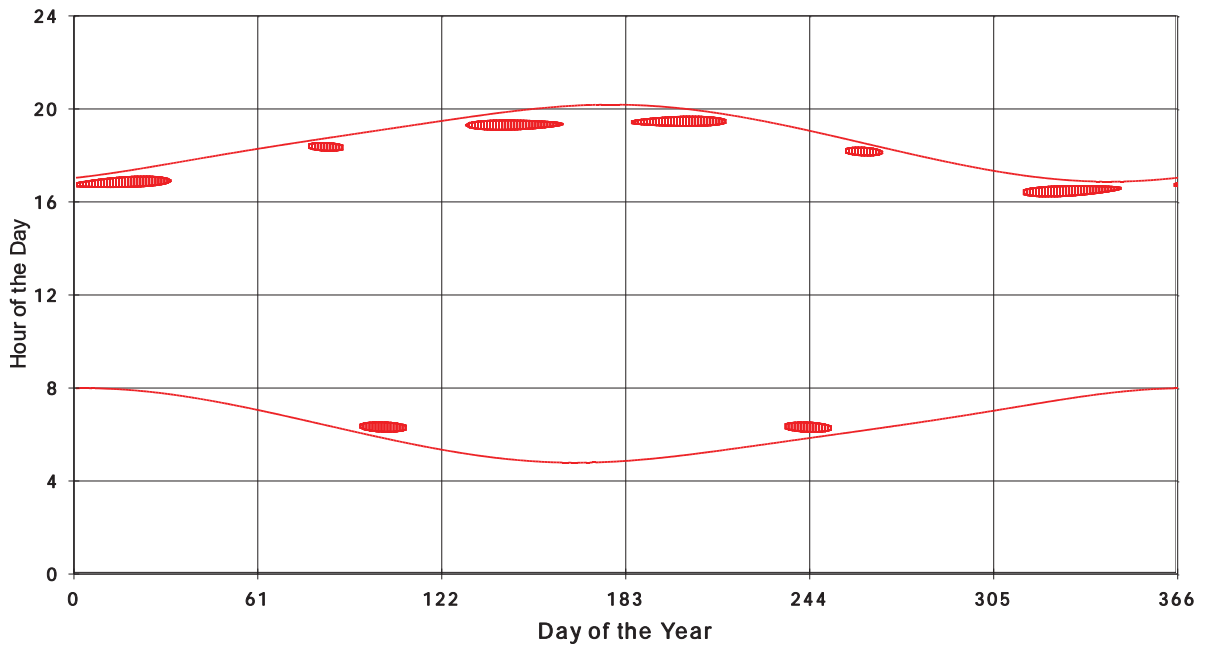

January 31 2013 Flicker with no barns
shadow Times on House 2916, All Windows from All Turbine:

January 31 2013 Flicker with no barns
shadow Times on House 2917, All Windows from All Turbine:

January 31 2013 Flicker with no barns
shadow Times on House 2919, All Windows from All Turbine:

January 31 2013 Flicker with no barns
shadow Times on House 2920, All Windows from All Turbine:

January 31 2013 Flicker with no barns
shadow Times on House 2927, All Windows from All Turbine:

January 31 2013 Flicker with no barns
shadow Times on House 2928, All Windows from All Turbine: