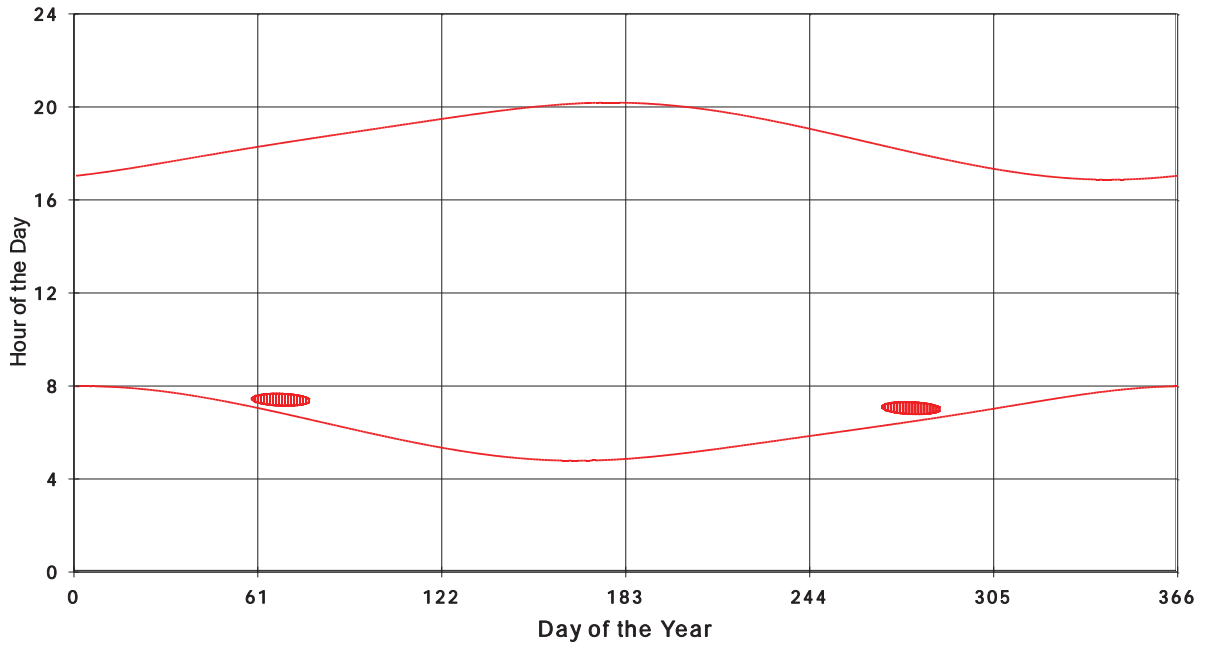

January 31 2013 Flicker with no barns
shadow Times on House 2916, All Windows from All Turbine:

January 31 2013 Flicker with no barns
shadow Times on House 2917, All Windows from All Turbine:

January 31 2013 Flicker with no barns
shadow Times on House 2919, All Windows from All Turbine:

January 31 2013 Flicker with no barns
shadow Times on House 2920, All Windows from All Turbine:

January 31 2013 Flicker with no barns
shadow Times on House 2927, All Windows from All Turbine:

January 31 2013 Flicker with no barns
shadow Times on House 2928, All Windows from All Turbine: