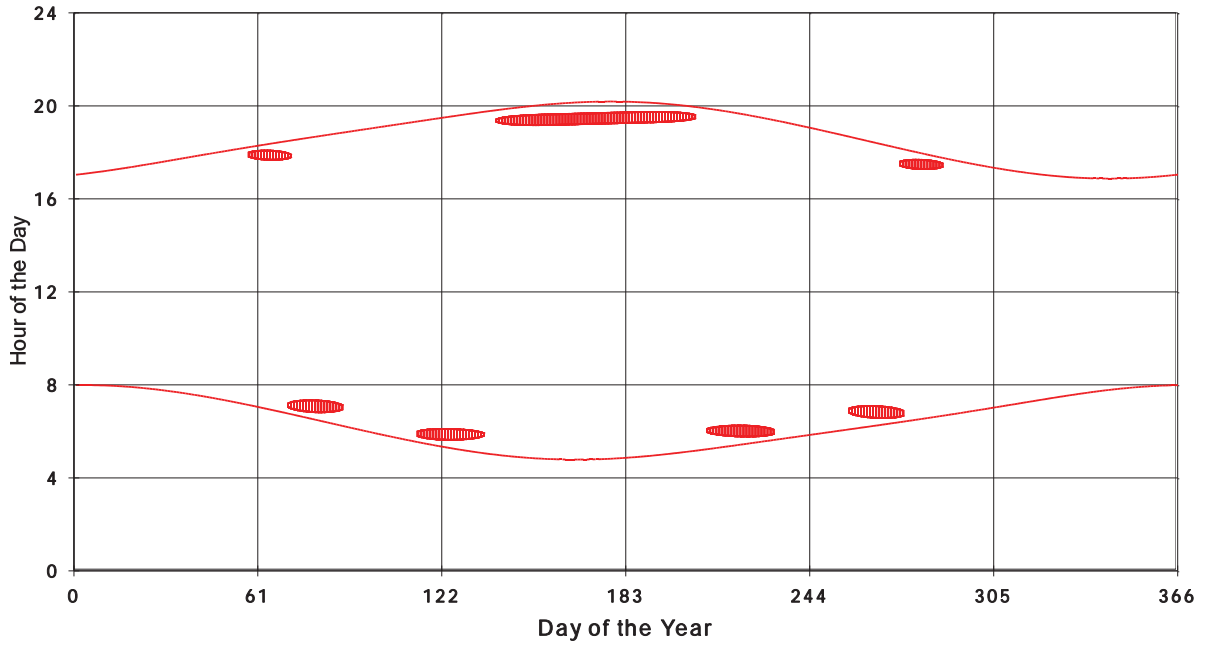

January 31 2013 Flicker with no barns
Shadow Times on House 3150, All Windows from All Turbine: