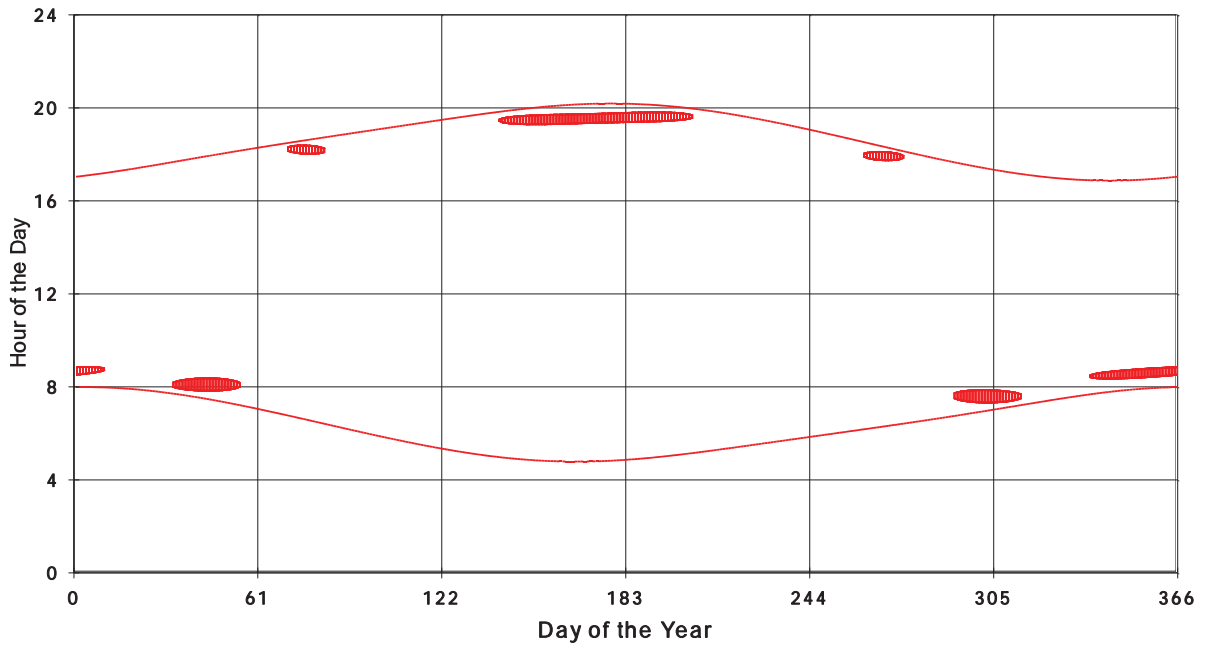

January 31 2013 Flicker with no barns
shadow Times on House 3131, All Windows from All Turbine:

January 31 2013 Flicker with no barns
shadow Times on House 3123, All Windows from All Turbine: