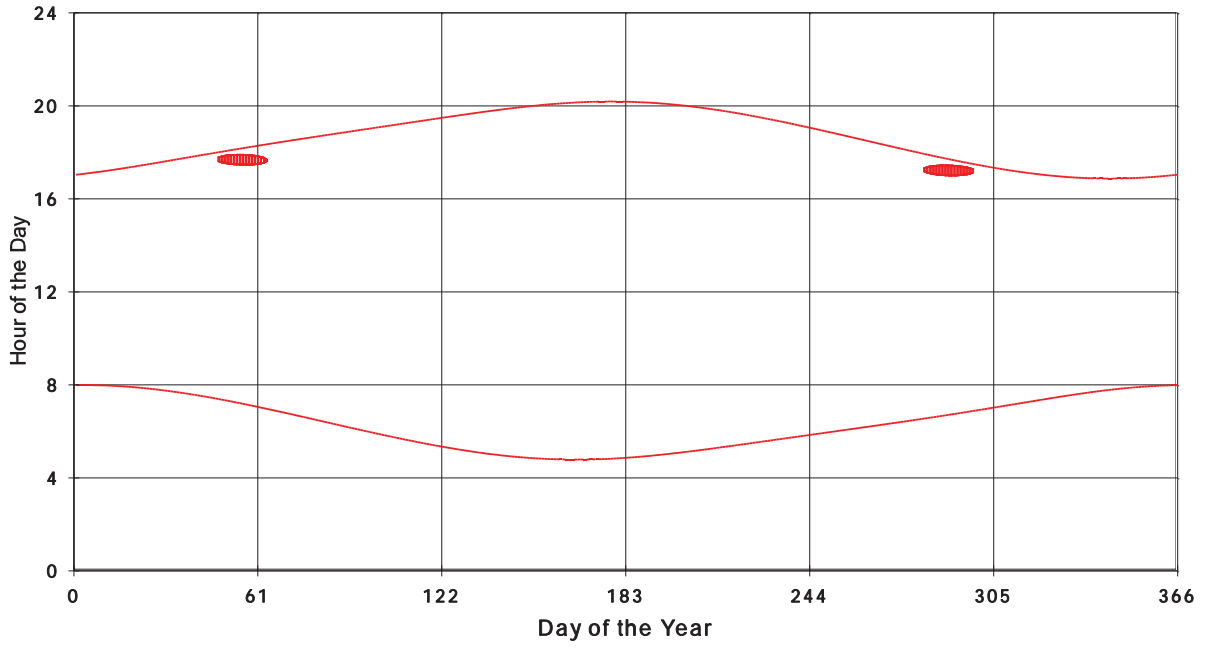

January 31 2013 Flicker with no barns
shadow Times on House 3018, All Windows from All Turbine: