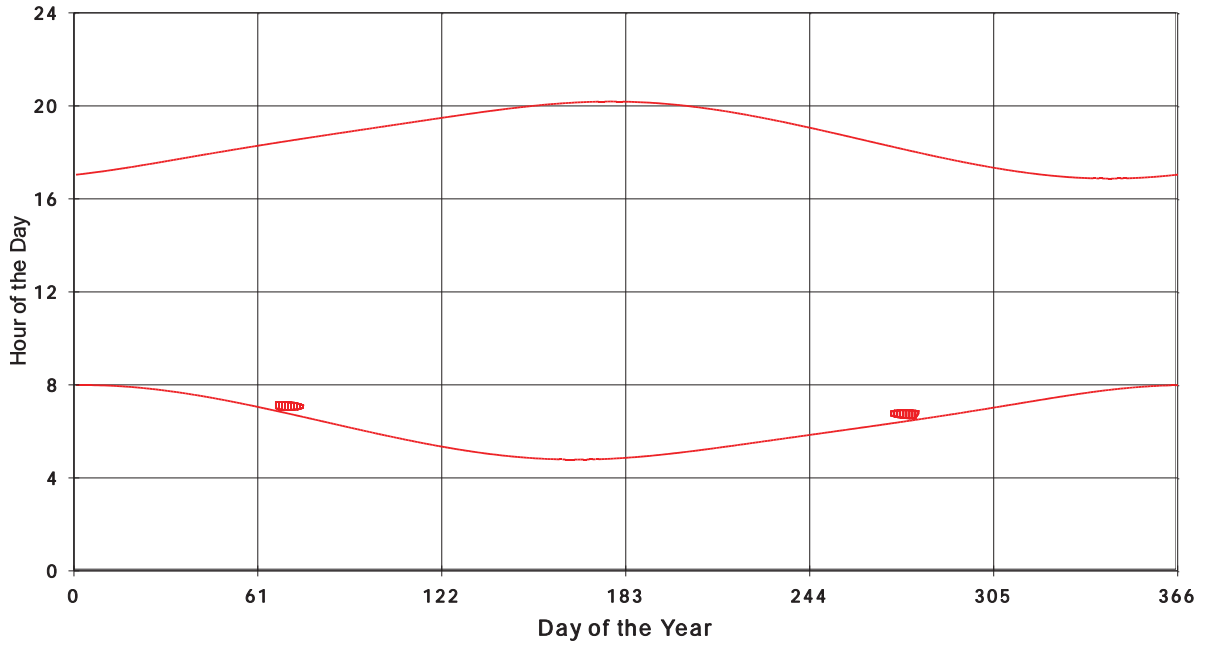

January 31 2013 Flicker with no barns
Shadow Times on House 3061, All Windows from All Turbine: