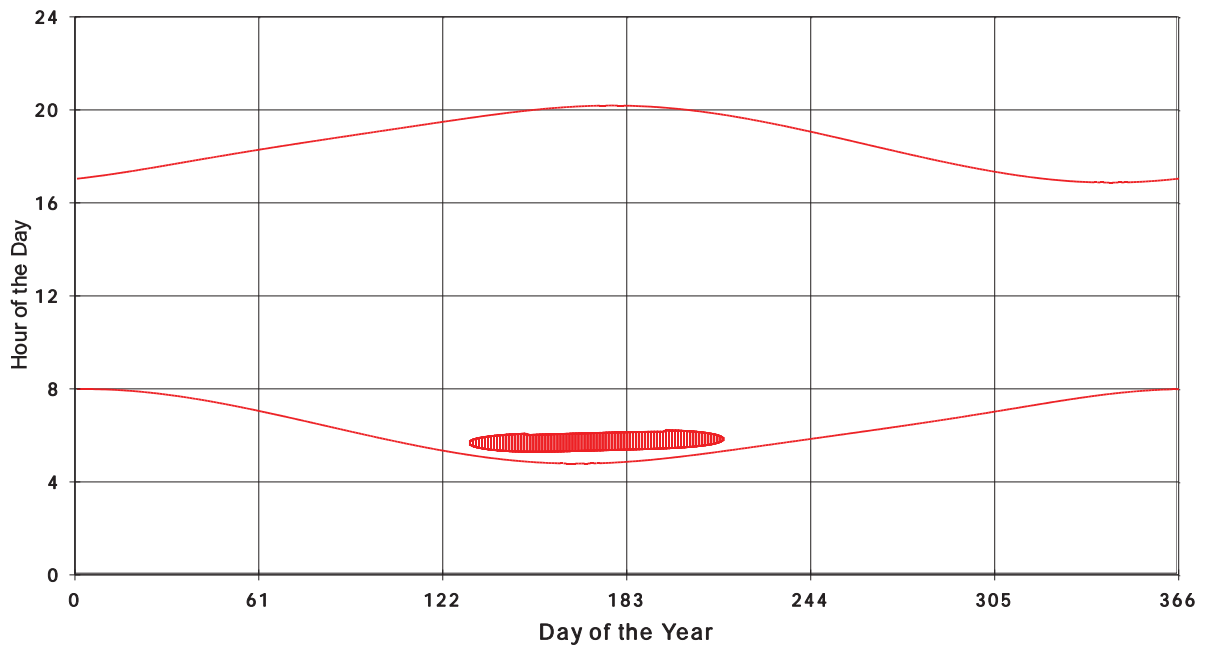

January 31 2013 Flicker with no barns
Shadow Times on House 3072, All Windows from All Turbine:

January 31 2013 Flicker with no barns
Shadow Times on House 3070, All Windows from All Turbine: