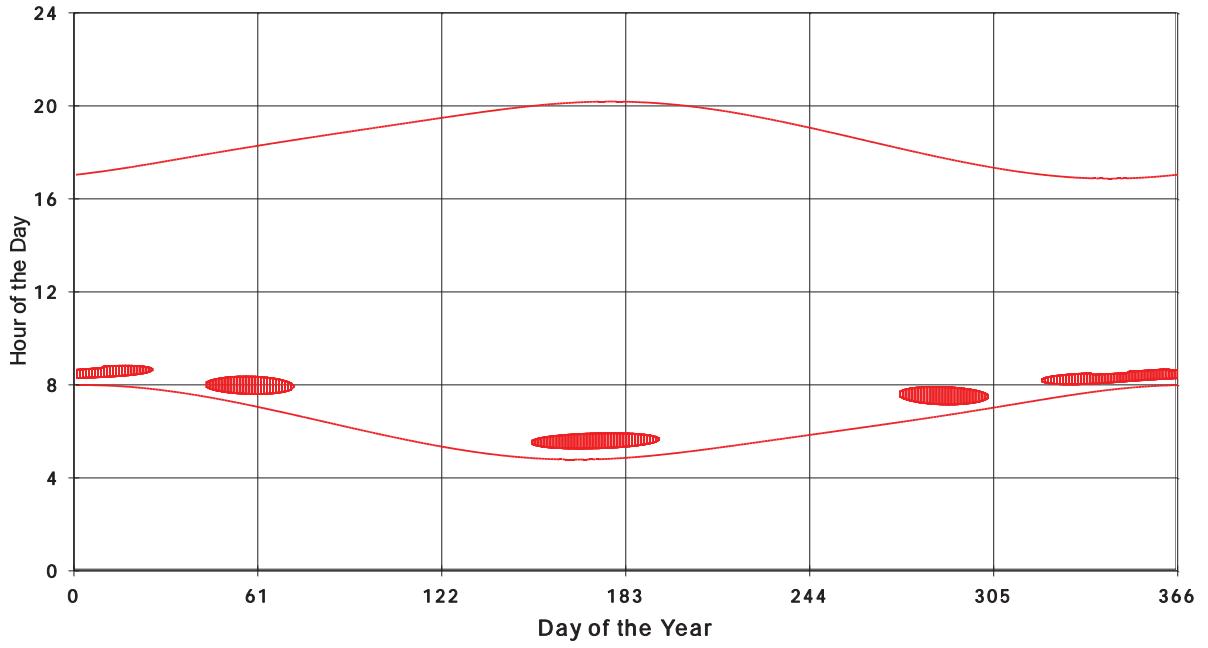

January 31 2013 Flicker with no barns
shadow Times on House 3122, All Windows from All Turbine: