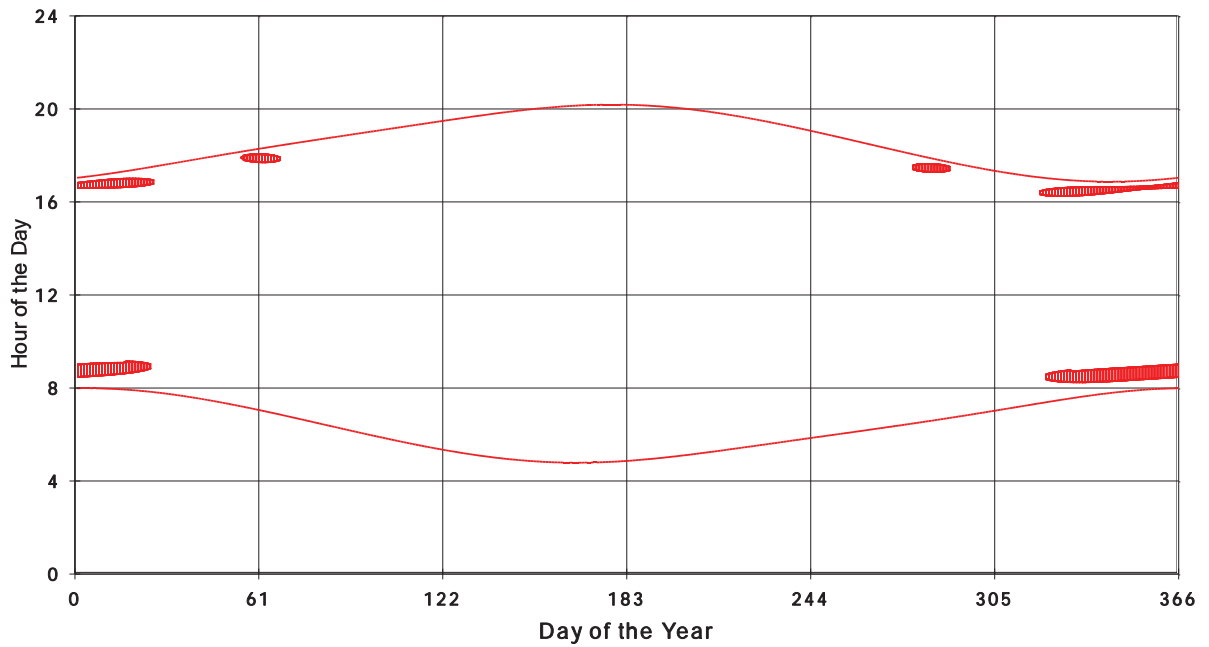

January 31 2013 Flicker with no barns
shadow Times on House 2920, All Windows from All Turbine:

January 31 2013 Flicker with no barns
shadow Times on House 2927, All Windows from All Turbine:

January 31 2013 Flicker with no barns
shadow Times on House 2928, All Windows from All Turbine:

January 31 2013 Flicker with no barns
shadow Times on House 2931, All Windows from All Turbine:

January 31 2013 Flicker with no barns
Shadow Times on House 2957, All Windows from All Turbine:

January 31 2013 Flicker with no barns
Shadow Times on House 2971, All Windows from All Turbine: