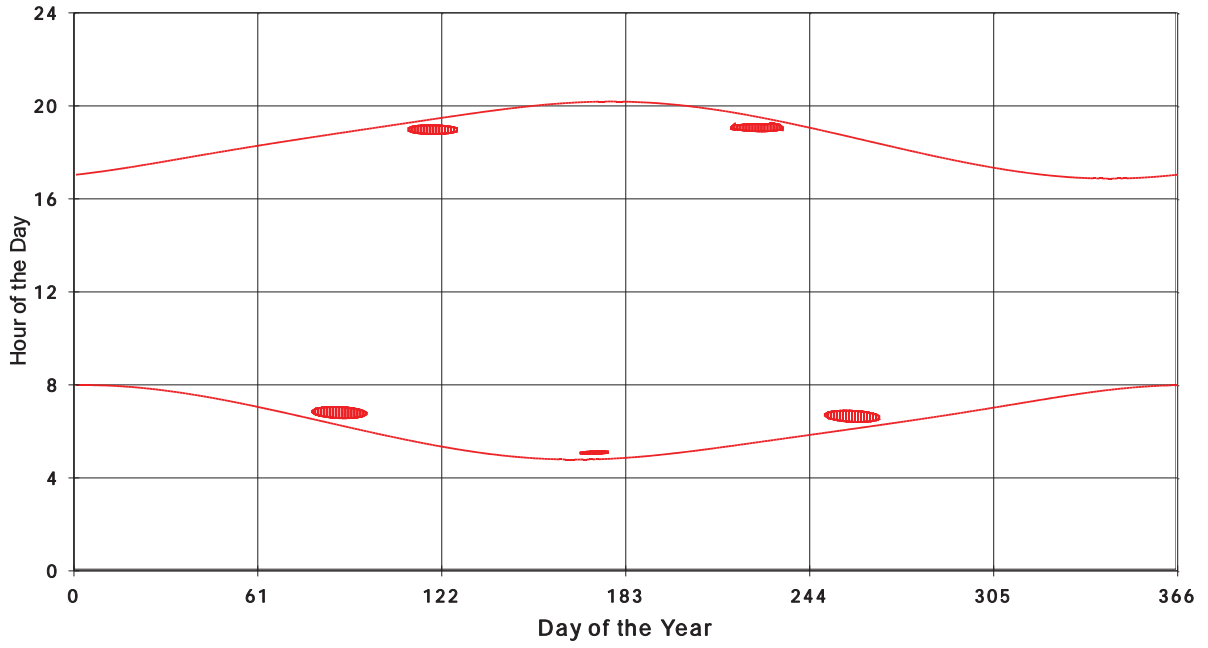

January 31 2013 Flicker with no barns
Shadow Times on House 3161, All Windows from All Turbine:

January 31 2013 Flicker with no barns
Shadow Times on House 3160, All Windows from All Turbine: