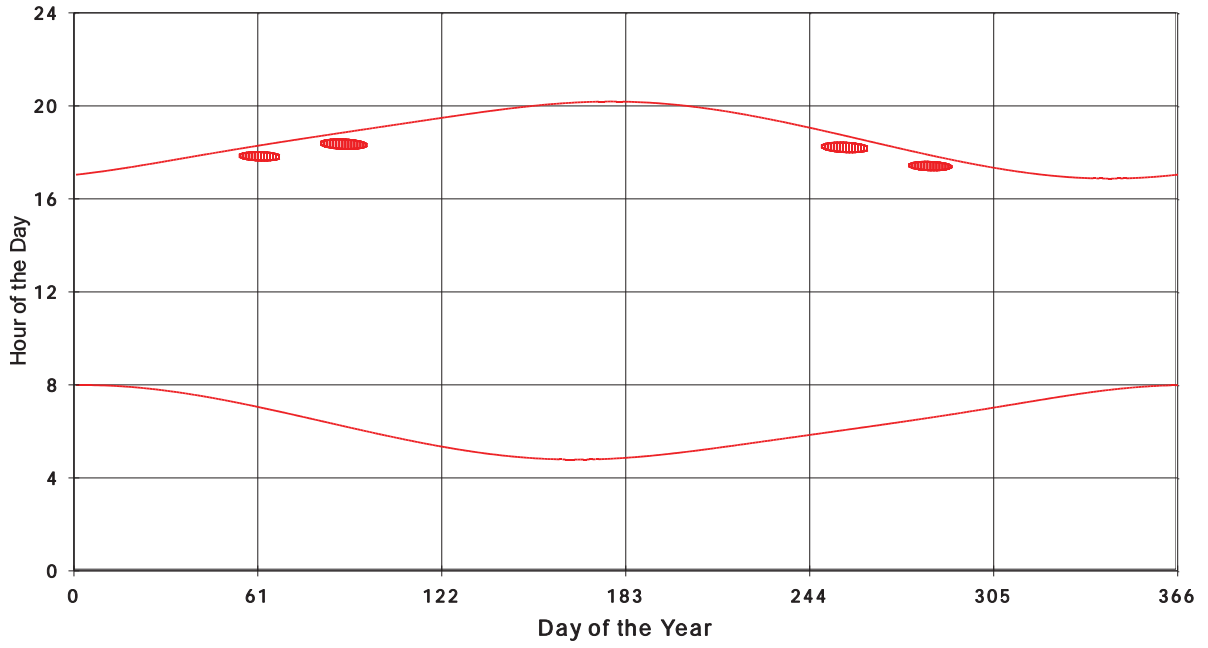

January 31 2013 Flicker with no barns
hadow Times on House 3078, All Windows from All Turbine: