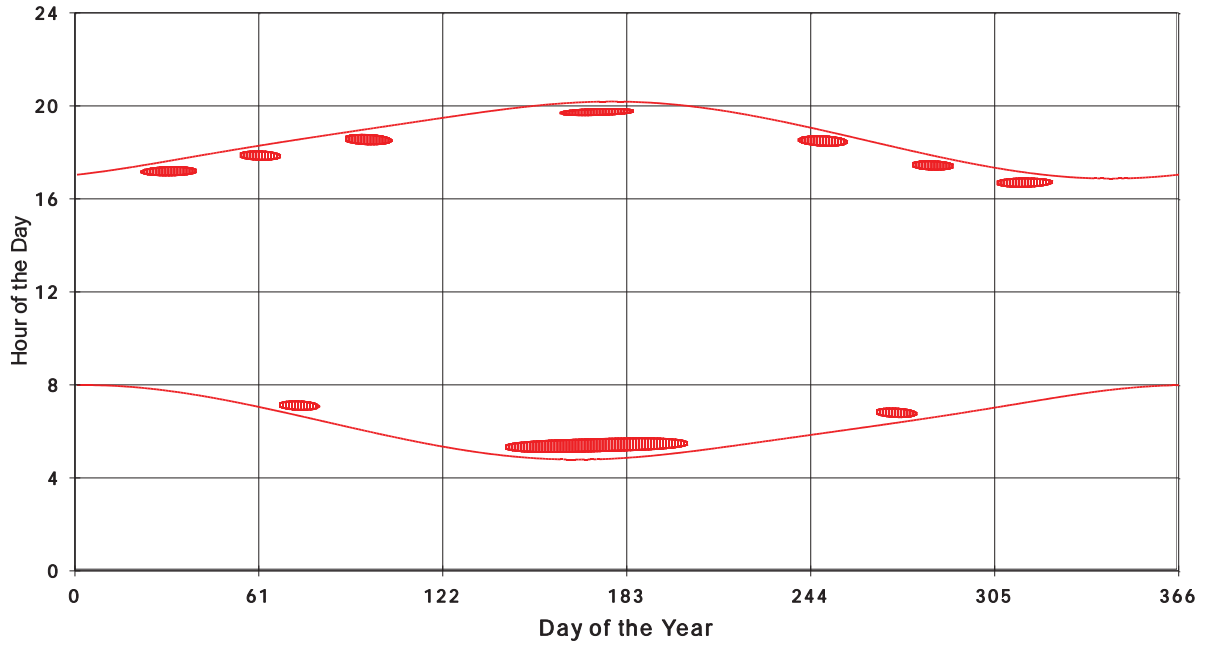

January 31 2013 Flicker with no barns
Shadow Times on House 3165, All Windows from All Turbine:

January 31 2013 Flicker with no barns
Shadow Times on House 3164, All Windows from All Turbine: