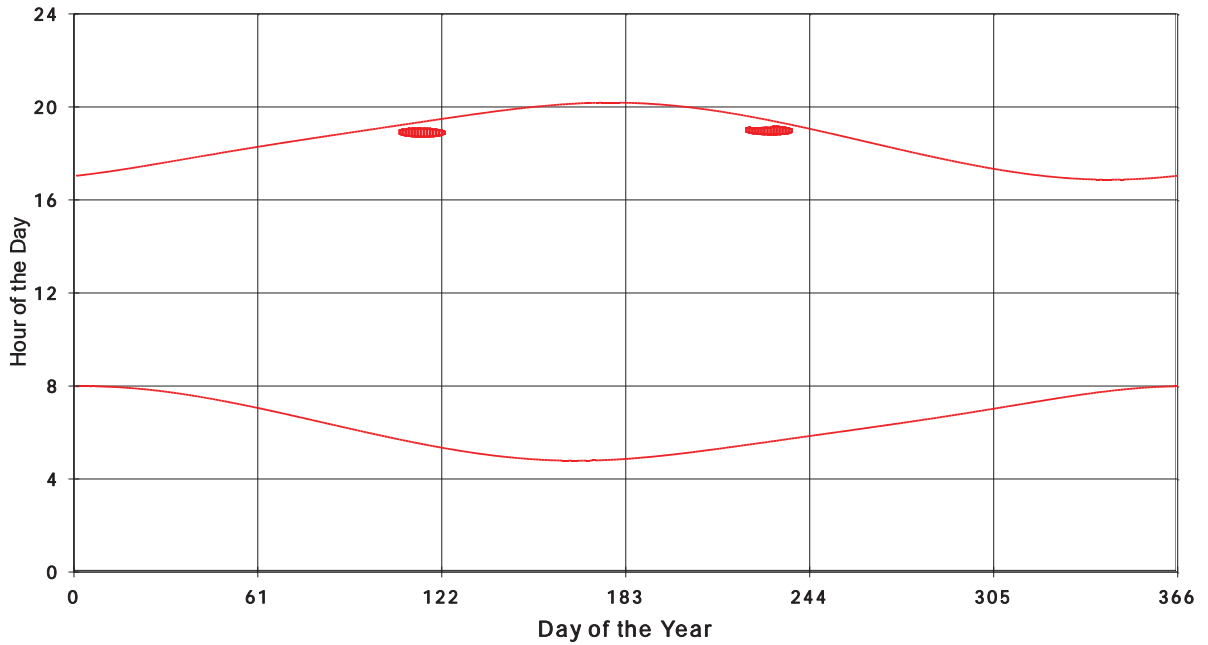

January 31 2013 Flicker with no barns
shadow Times on House 2989, All Windows from All Turbine:

January 31 2013 Flicker with no barns
shadow Times on House 2986, All Windows from All Turbine: