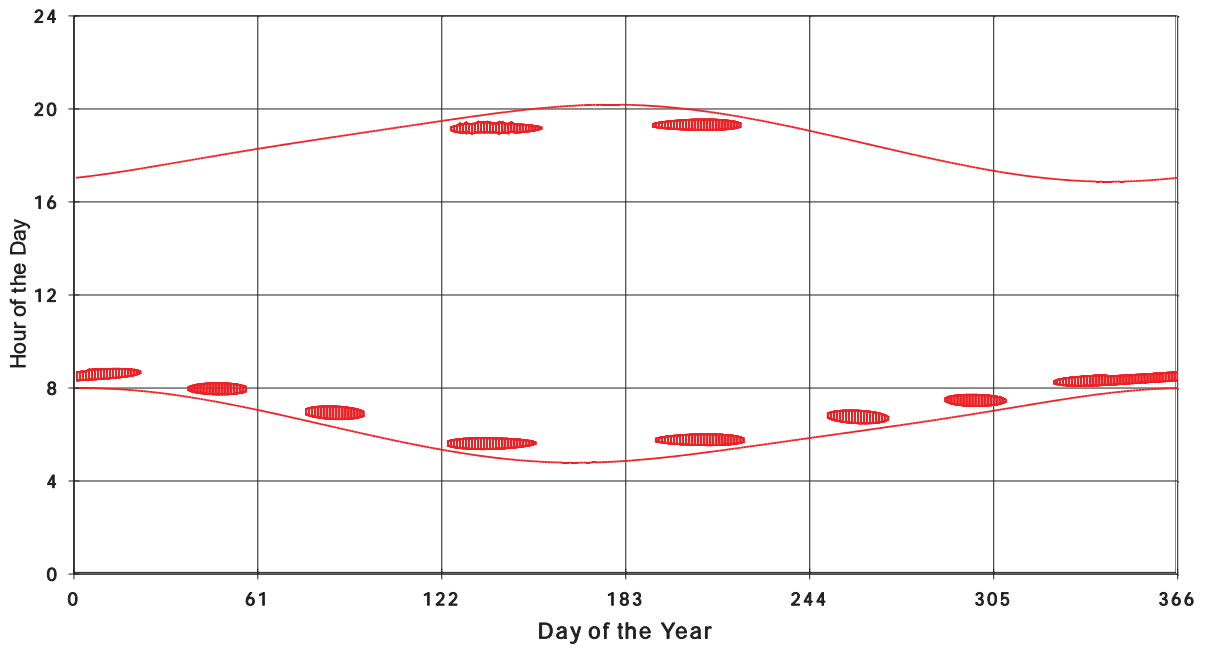

January 31 2013 Flicker with no barns
shadow Times on House 2907, All Windows from All Turbine:

January 31 2013 Flicker with no barns
shadow Times on House 2908, All Windows from All Turbine:

January 31 2013 Flicker with no barns
shadow Times on House 2915, All Windows from All Turbine:

January 31 2013 Flicker with no barns
shadow Times on House 2916, All Windows from All Turbine:

January 31 2013 Flicker with no barns
shadow Times on House 2917, All Windows from All Turbine:

January 31 2013 Flicker with no barns
shadow Times on House 2919, All Windows from All Turbine: