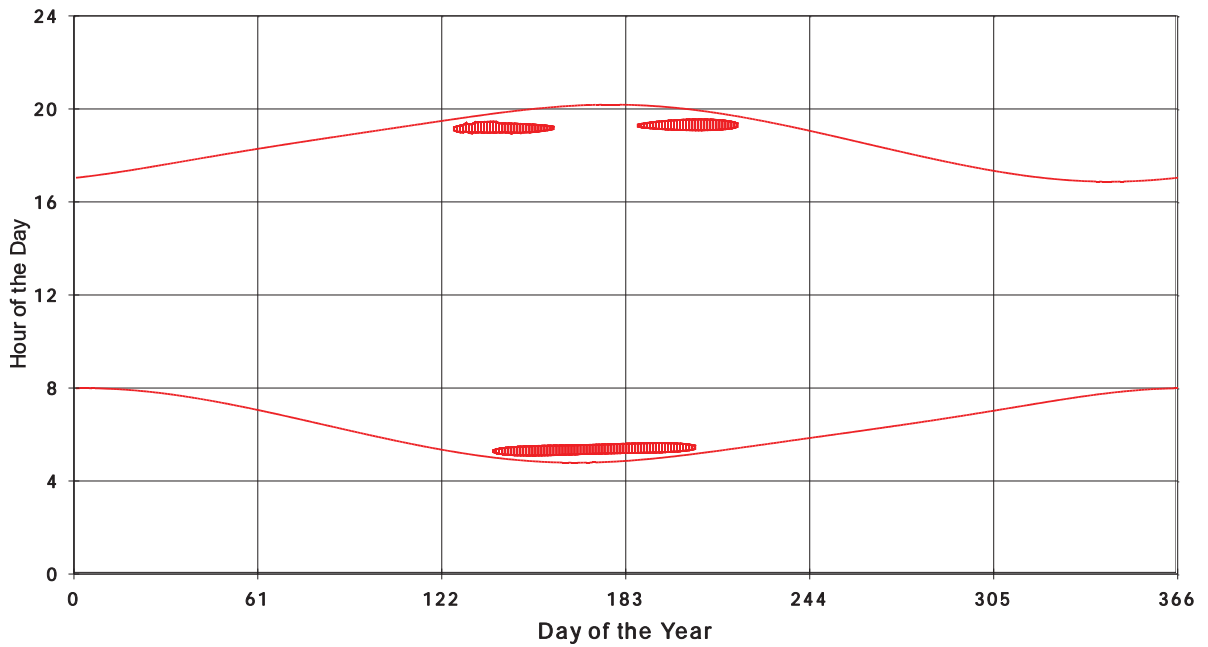

January 31 2013 Flicker with no barns
shadow Times on House 2907, All Windows from All Turbine:

January 31 2013 Flicker with no barns
shadow Times on House 2908, All Windows from All Turbine:

January 31 2013 Flicker with no barns
shadow Times on House 2915, All Windows from All Turbine:

January 31 2013 Flicker with no barns
shadow Times on House 2916, All Windows from All Turbine:

January 31 2013 Flicker with no barns
shadow Times on House 2917, All Windows from All Turbine:

January 31 2013 Flicker with no barns
shadow Times on House 2919, All Windows from All Turbine: