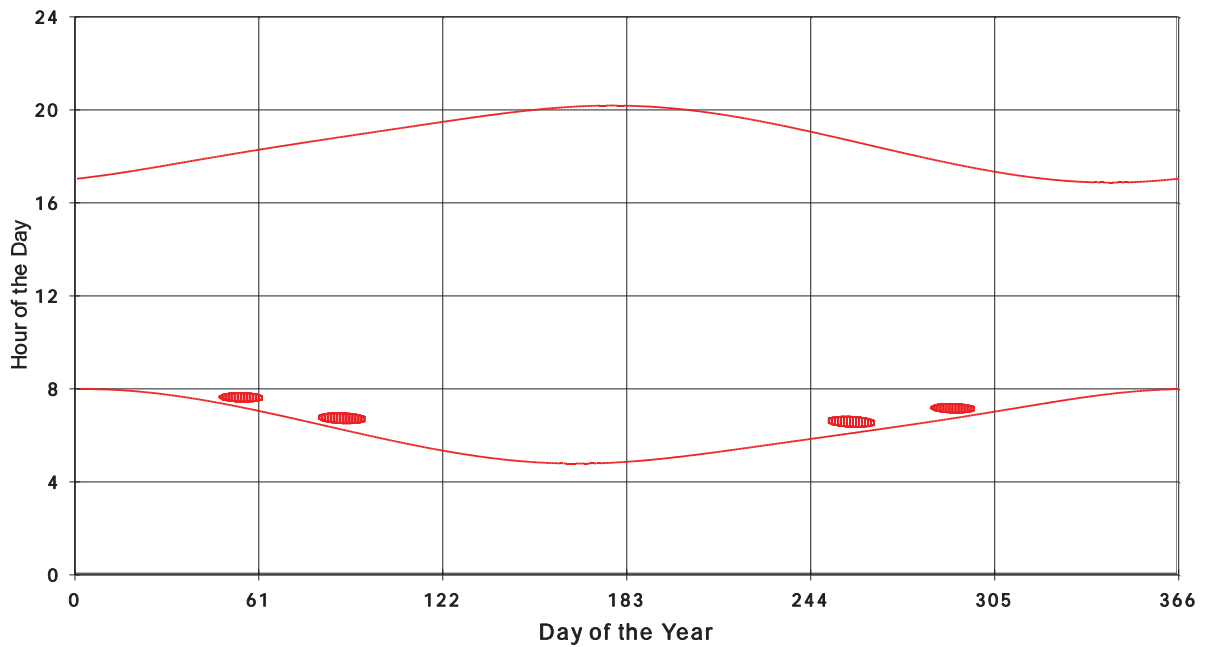

January 31 2013 Flicker with no barns
Shadow Times on House 3169, All Windows from All Turbine:

January 31 2013 Flicker with no barns
Shadow Times on House 3167, All Windows from All Turbine: