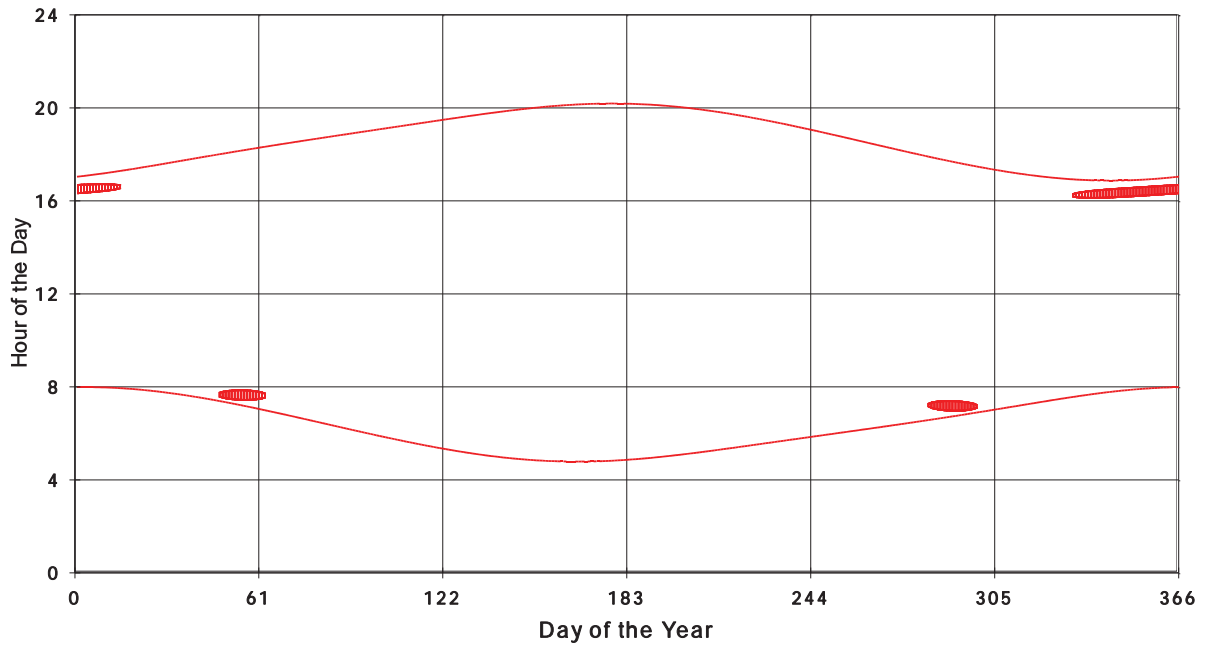

January 31 2013 Flicker with no barns
shadow Times on House 3122, All Windows from All Turbine:

January 31 2013 Flicker with no barns
Shadow Times on House 3121, All Windows from All Turbine: