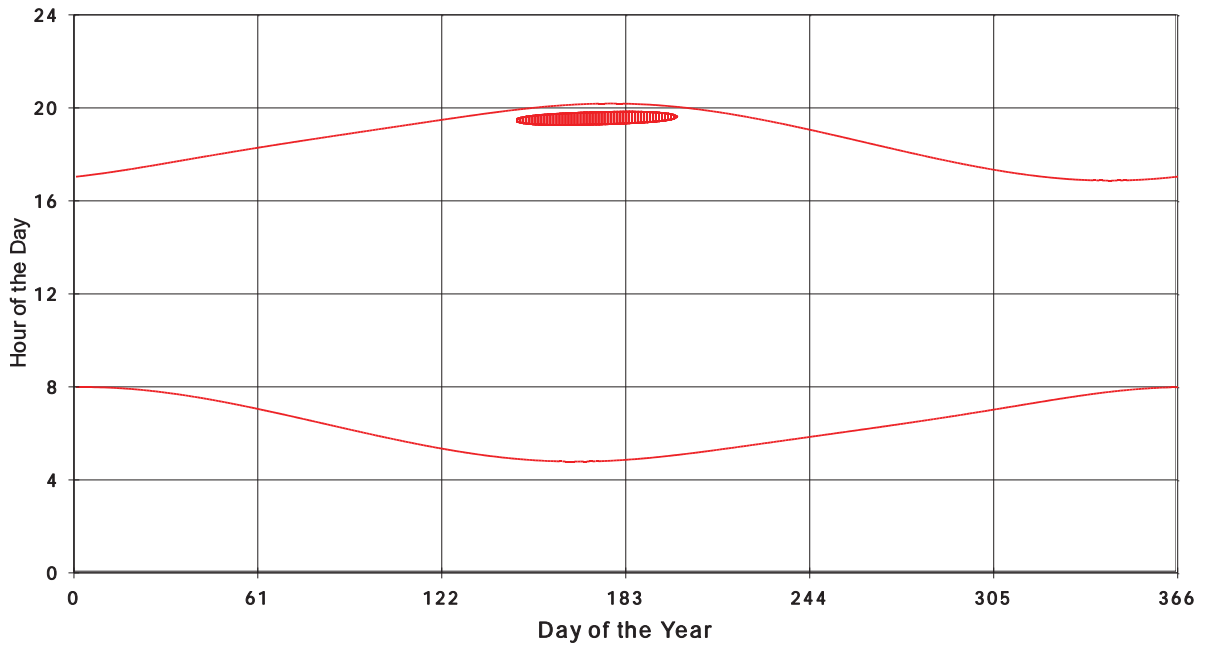

January 31 2013 Flicker with no barns
shadow Times on House 3142, All Windows from All Turbine:

January 31 2013 Flicker with no barns
hadow Times on House 3141, All Windows from All Turbine: