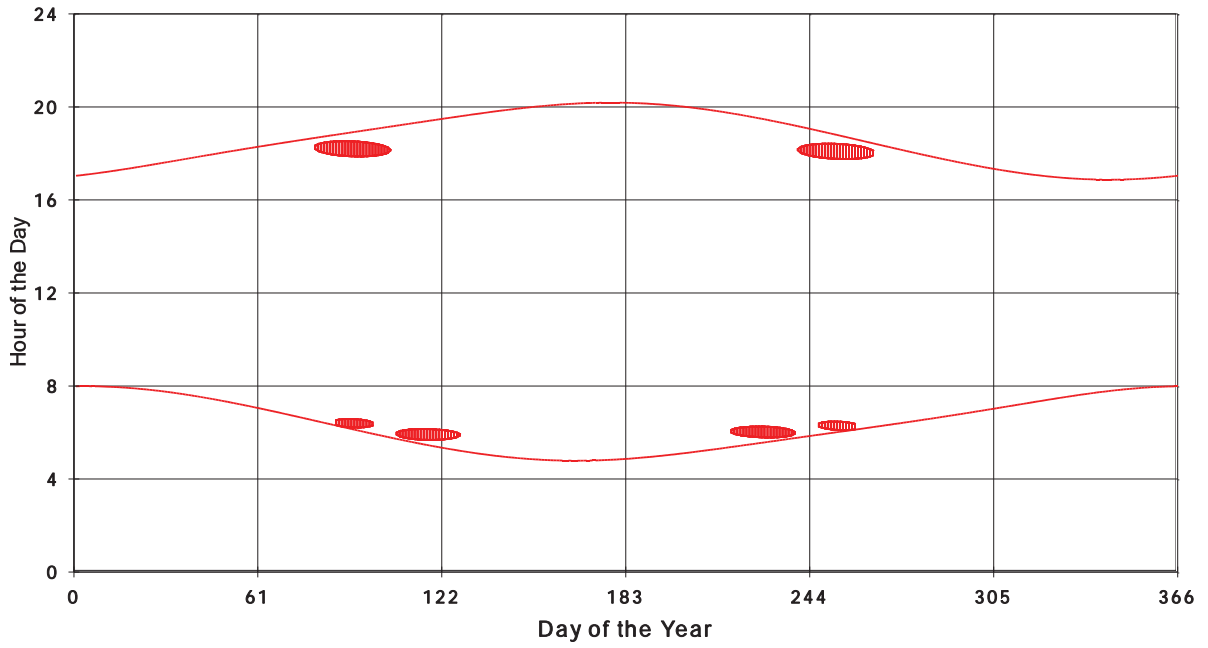

January 31 2013 Flicker with no barns
shadow Times on House 2812, All Windows from All Turbine:

January 31 2013 Flicker with no barns
shadow Times on House 2807, All Windows from All Turbine: