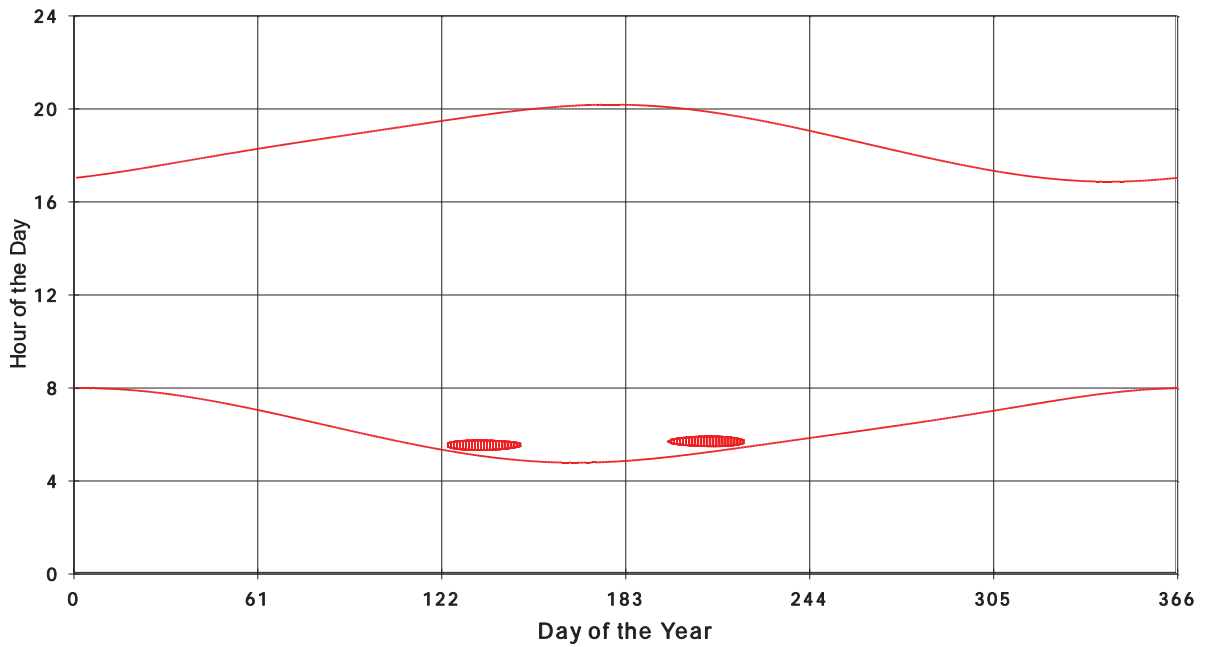

January 31 2013 Flicker with no barns
Shadow Times on House 2570, All Windows from All Turbine:

January 31 2013 Flicker with no barns
shadow Times on House 2568, All Windows from All Turbine: