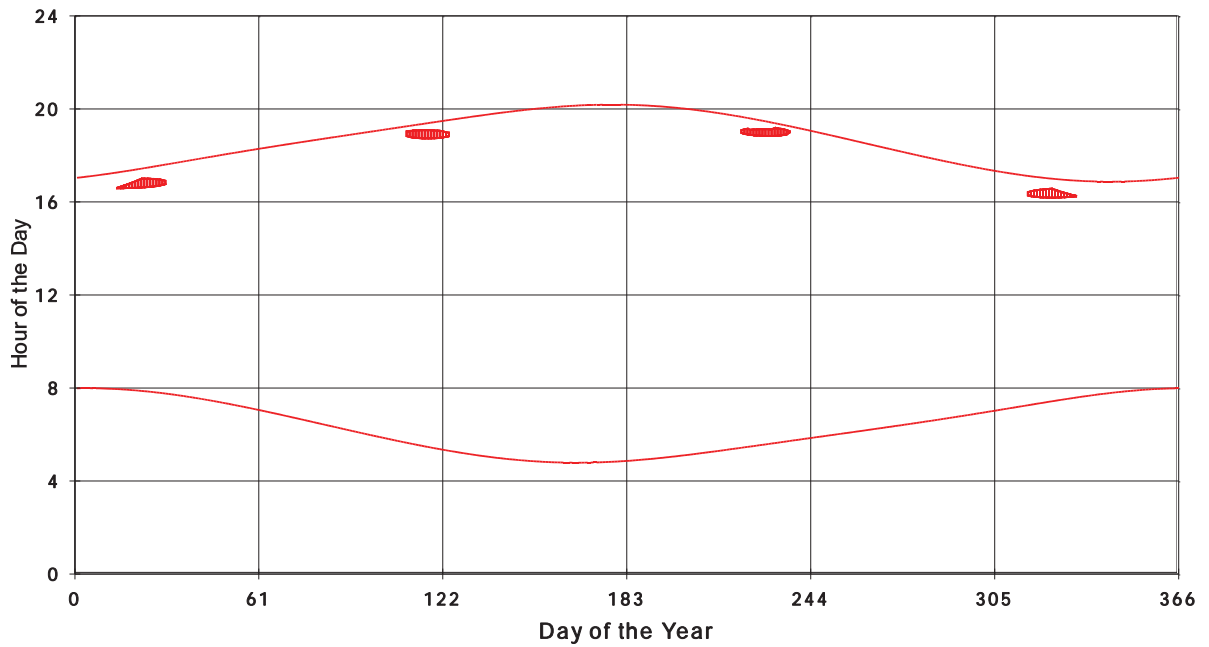

January 31 2013 Flicker with no barns
shadow Times on House 2846, All Windows from All Turbine:

January 31 2013 Flicker with no barns
shadow Times on House 2834, All Windows from All Turbine: