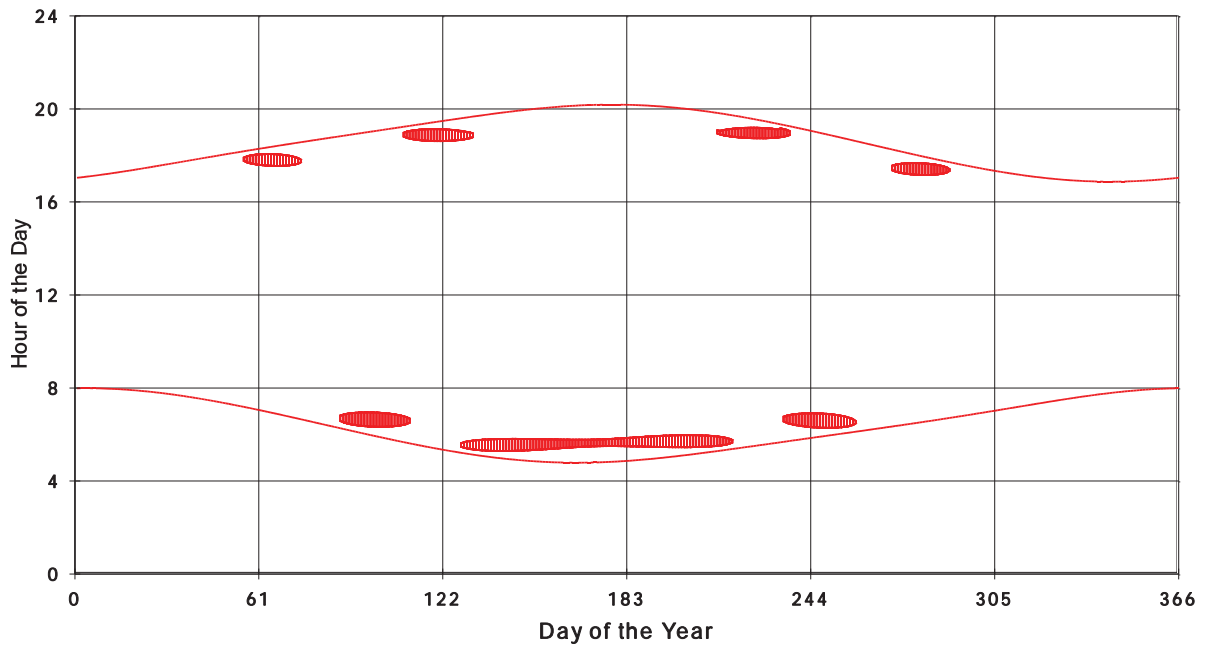

January 31 2013 Flicker with no barns
shadow Times on House 2643, All Windows from All Turbine:

January 31 2013 Flicker with no barns
Shadow Times on House 2638, All Windows from All Turbine: