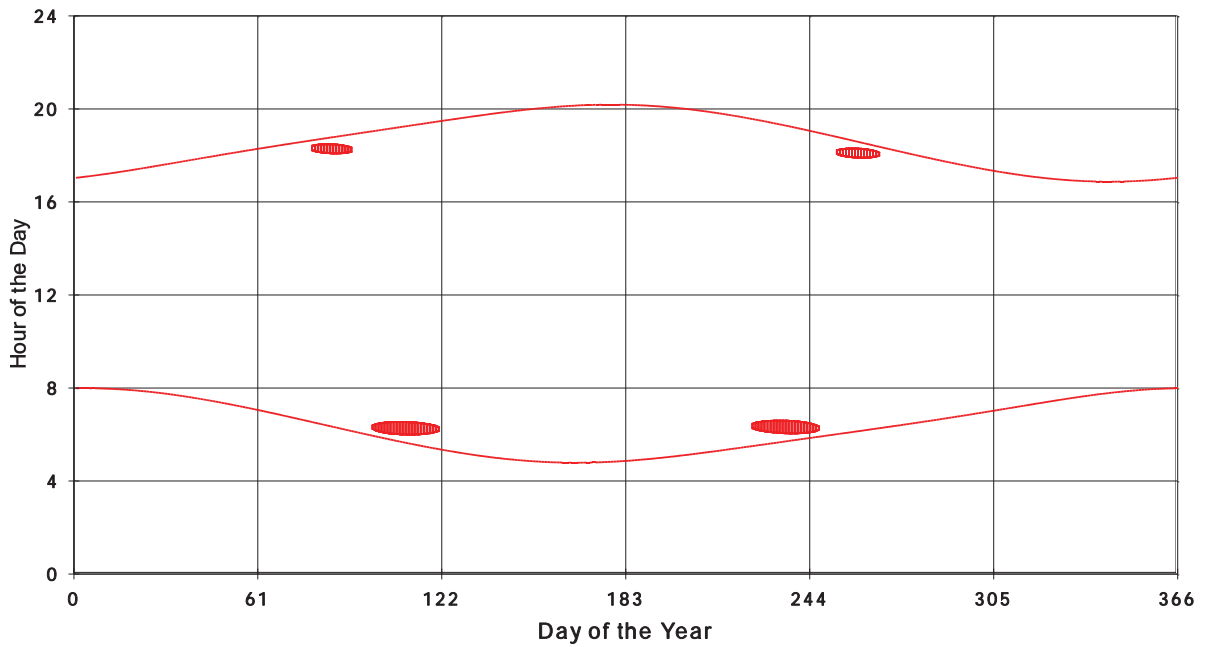

January 31 2013 Flicker with no barns
shadow Times on House 2813, All Windows from All Turbine:

January 31 2013 Flicker with no barns
shadow Times on House 2812, All Windows from All Turbine: