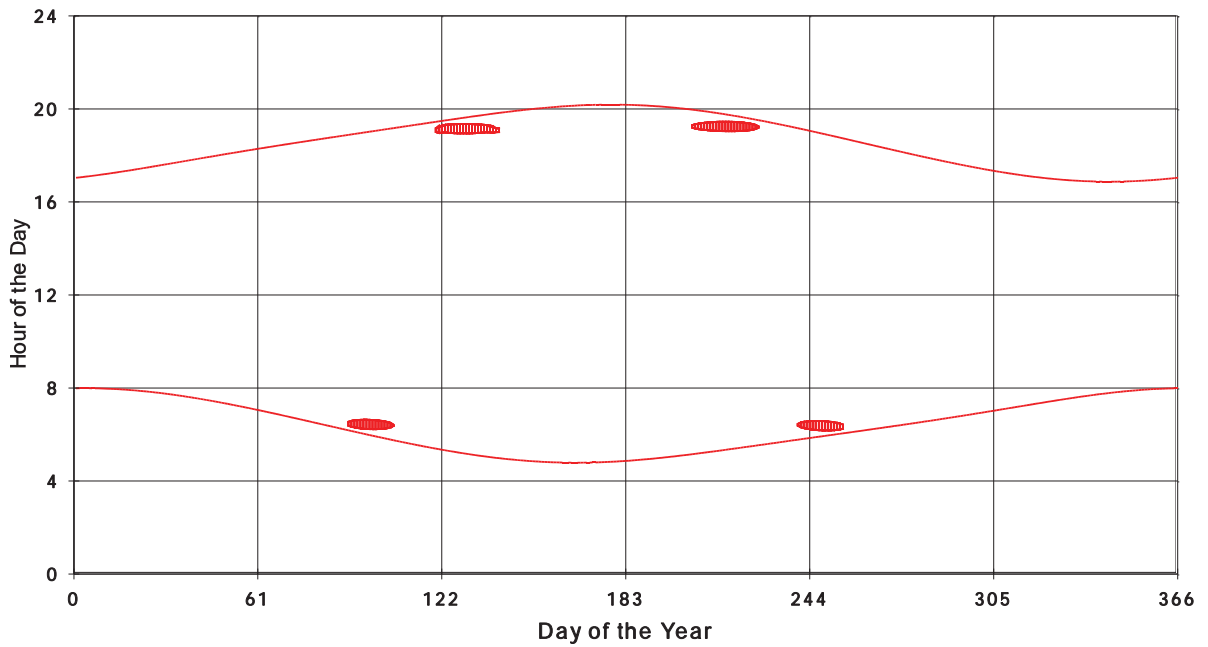

January 31 2013 Flicker with no barns
shadow Times on House 2582, All Windows from All Turbine:

January 31 2013 Flicker with no barns
Shadow Times on House 2572, All Windows from All Turbine: