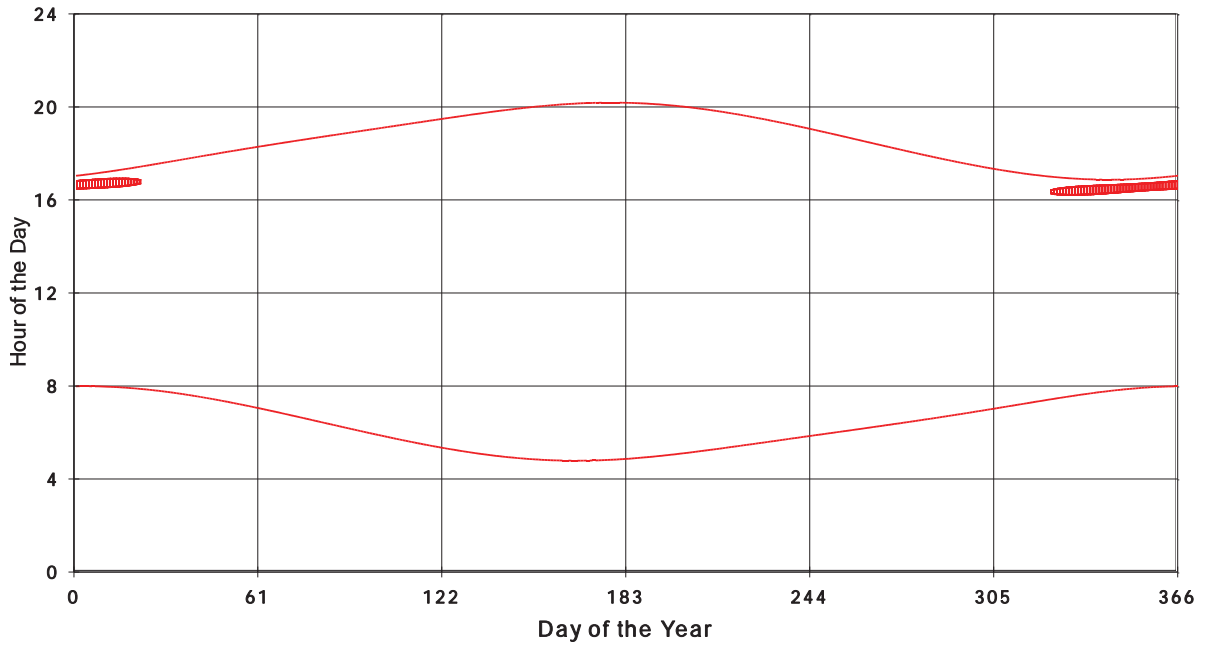

January 31 2013 Flicker with no barns
shadow Times on House 2814, All Windows from All Turbine:

January 31 2013 Flicker with no barns
shadow Times on House 2813, All Windows from All Turbine: