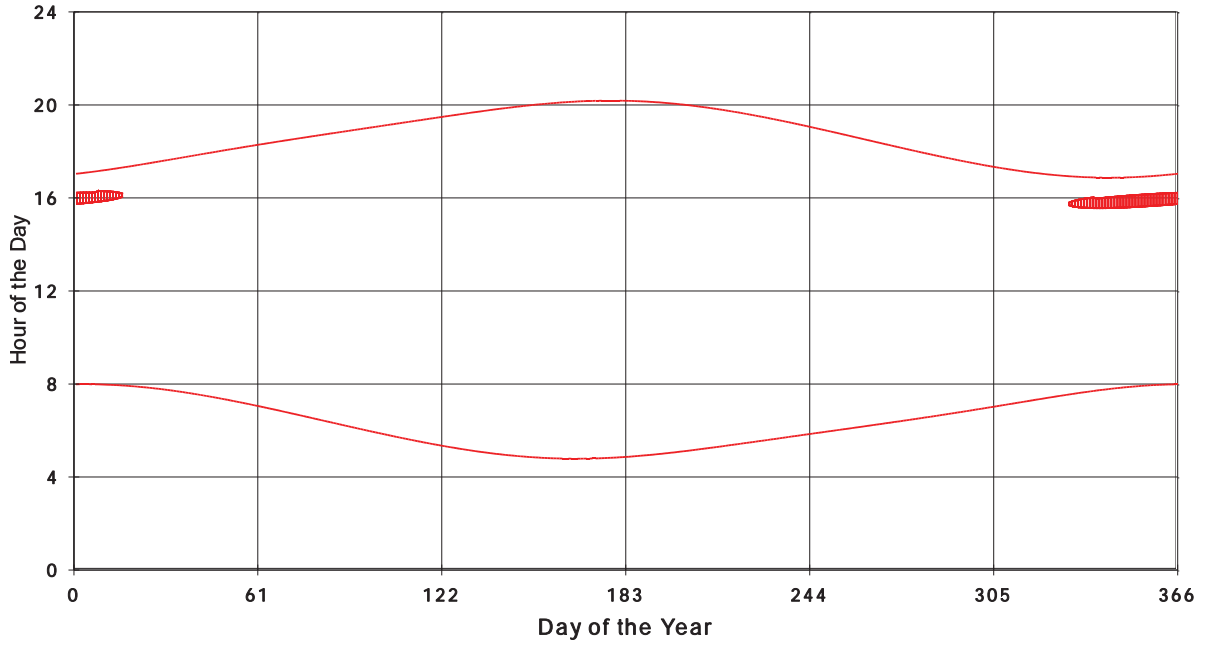

January 31 2013 Flicker with no barns
shadow Times on House 2648, All Windows from All Turbine: