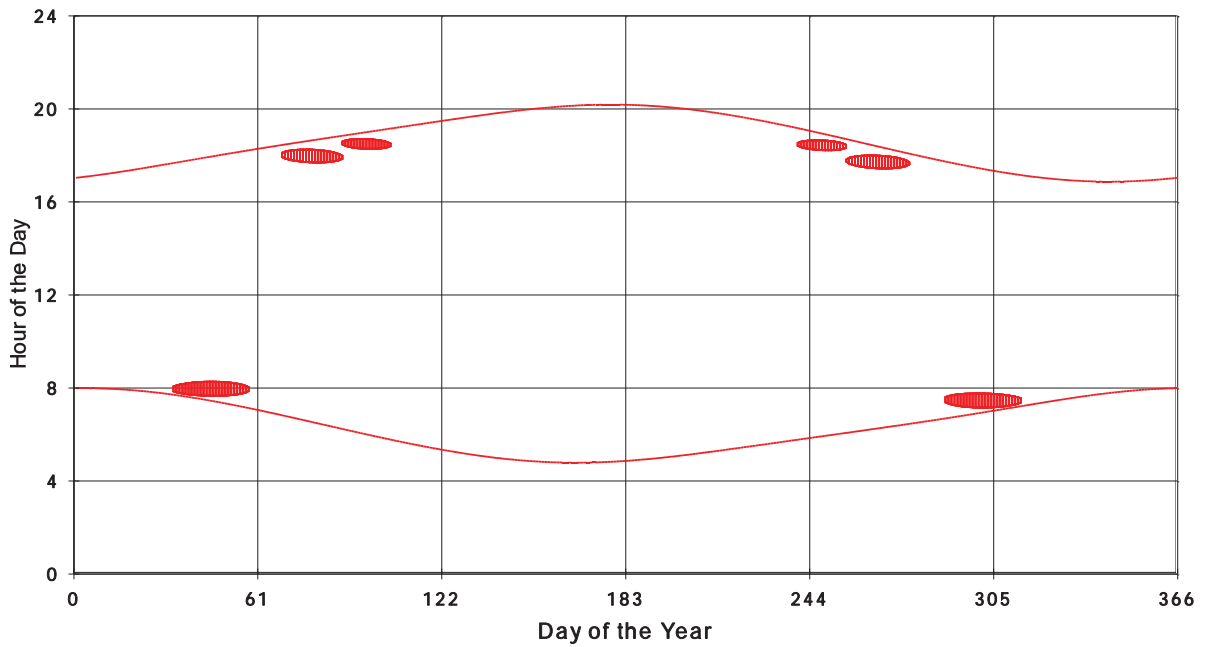

January 31 2013 Flicker with no barns
shadow Times on House 2540, All Windows from All Turbine:

January 31 2013 Flicker with no barns
shadow Times on House 2541, All Windows from All Turbine:

January 31 2013 Flicker with no barns
shadow Times on House 2545, All Windows from All Turbine:

January 31 2013 Flicker with no barns
shadow Times on House 2547, All Windows from All Turbine:

January 31 2013 Flicker with no barns
shadow Times on House 2551, All Windows from All Turbine:

January 31 2013 Flicker with no barns
shadow Times on House 2559, All Windows from All Turbine: