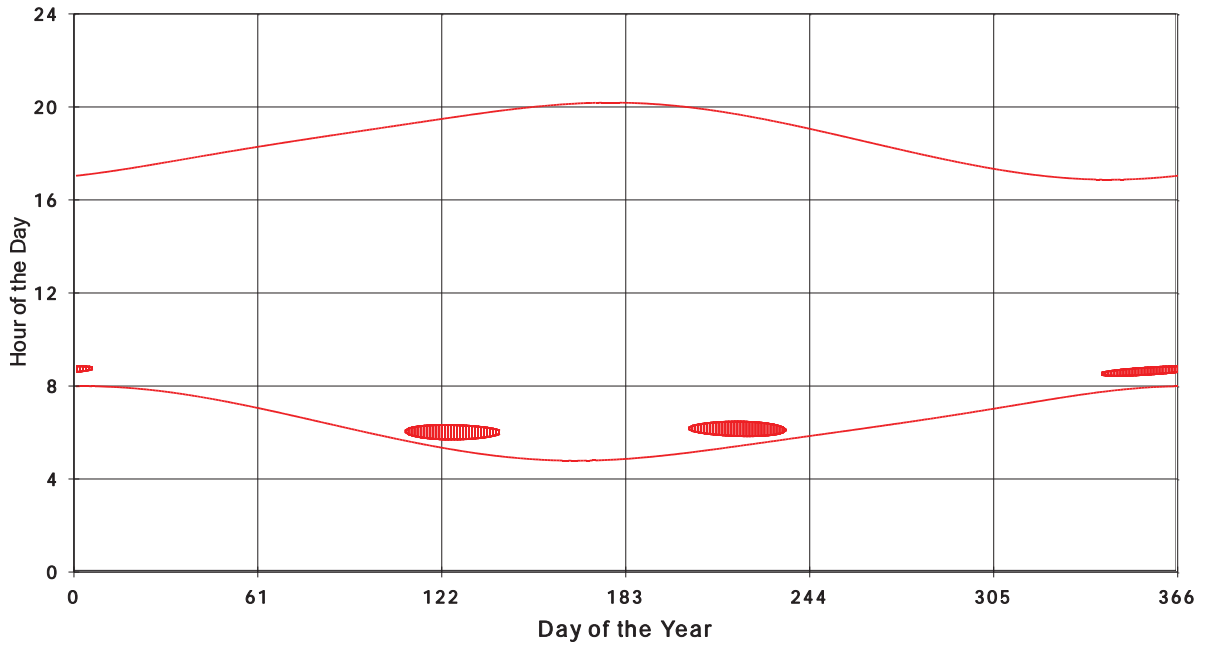

January 31 2013 Flicker with no barns
Shadow Times on House 2815, All Windows from All Turbine: