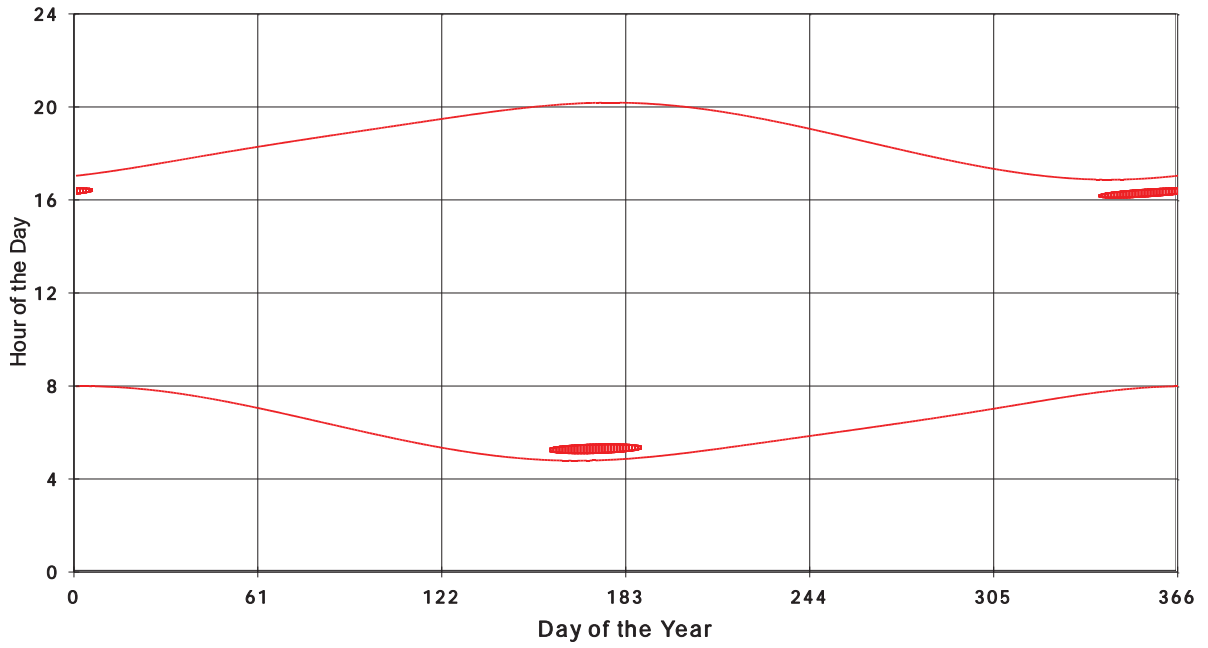

January 31 2013 Flicker with no barns
shadow Times on House 2673, All Windows from All Turbine:

January 31 2013 Flicker with no barns
shadow Times on House 2665, All Windows from All Turbine: