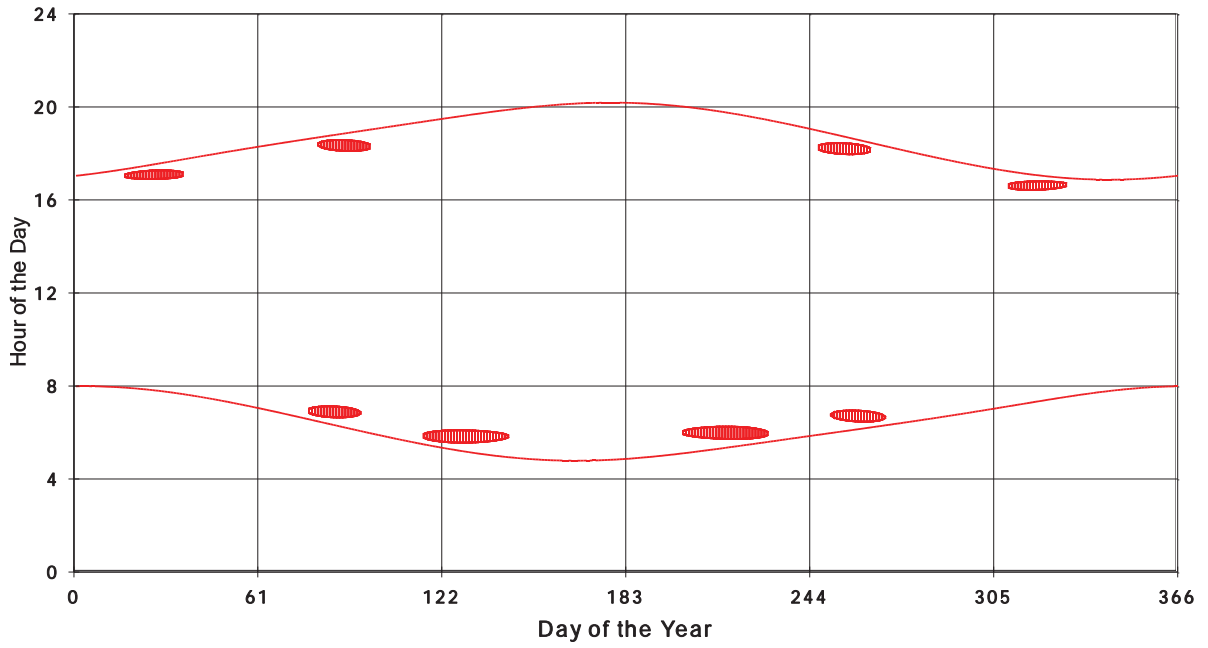

January 31 2013 Flicker with no barns
Shadow Times on House 2572, All Windows from All Turbine:

January 31 2013 Flicker with no barns
Shadow Times on House 2570, All Windows from All Turbine: