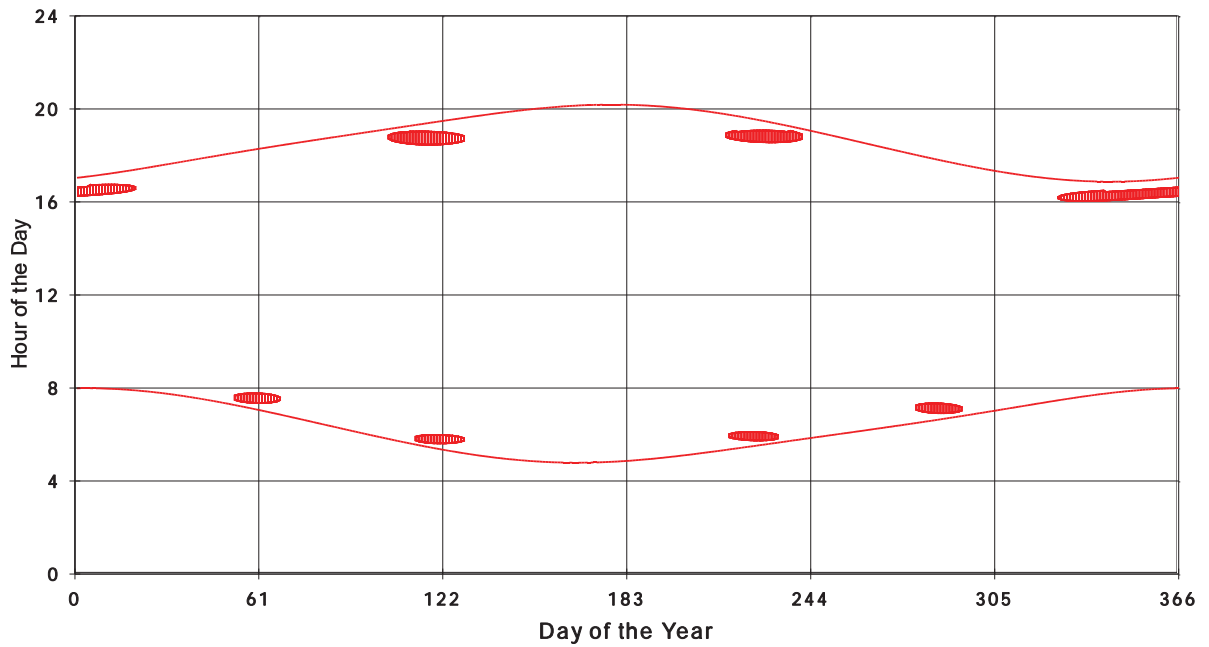

January 31 2013 Flicker with no barns
shadow Times on House 2807, All Windows from All Turbine:

January 31 2013 Flicker with no barns
Shadow Times on House 2806, All Windows from All Turbine: