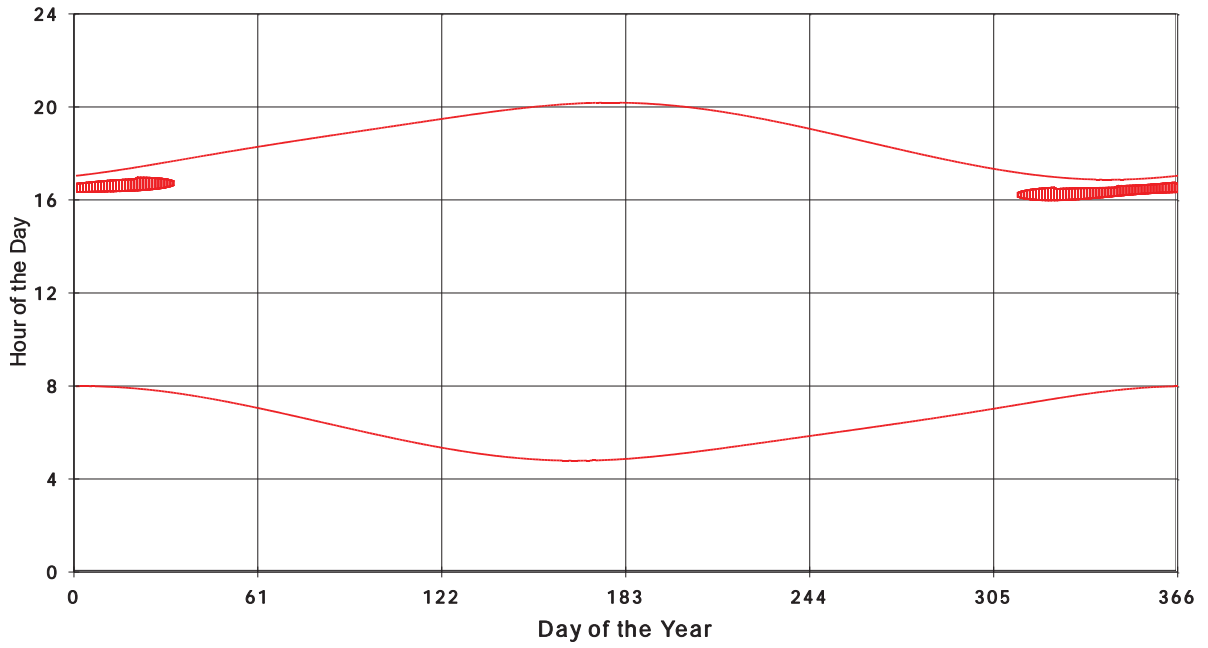

January 31 2013 Flicker with no barns
Shadow Times on House 2629, All Windows from All Turbine:

January 31 2013 Flicker with no barns
Shadow Times on House 2628, All Windows from All Turbine: