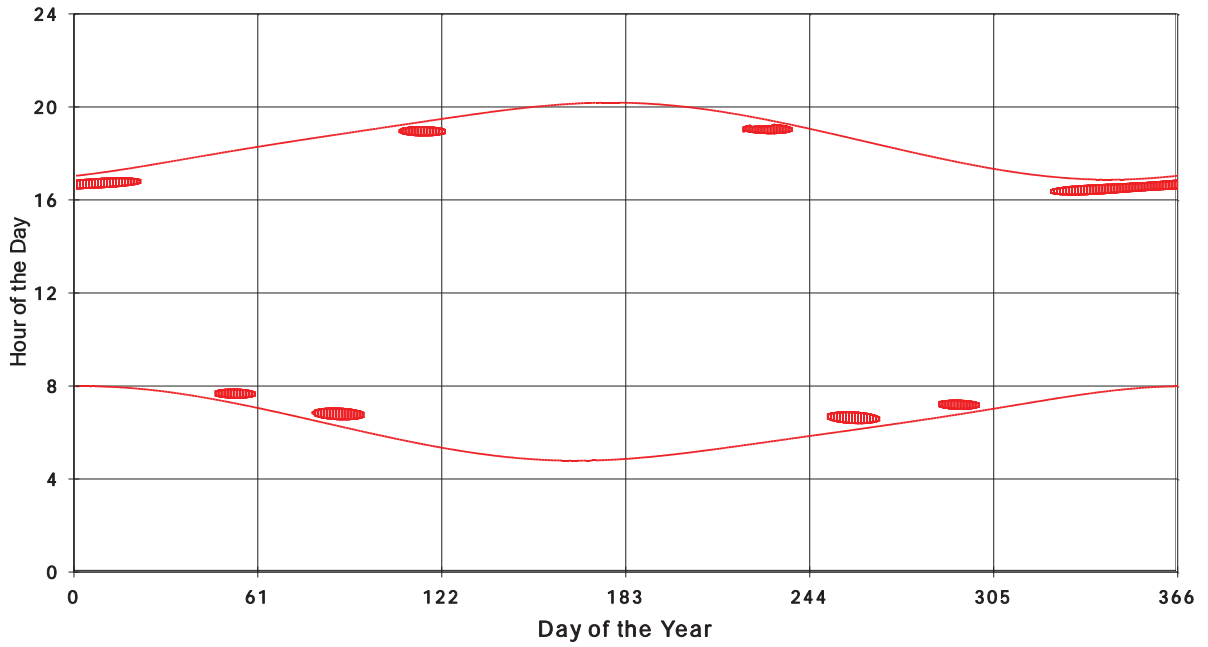

January 31 2013 Flicker with no barns
shadow Times on House 2758, All Windows from All Turbine:

January 31 2013 Flicker with no barns
Shadow Times on House 2757, All Windows from All Turbine: