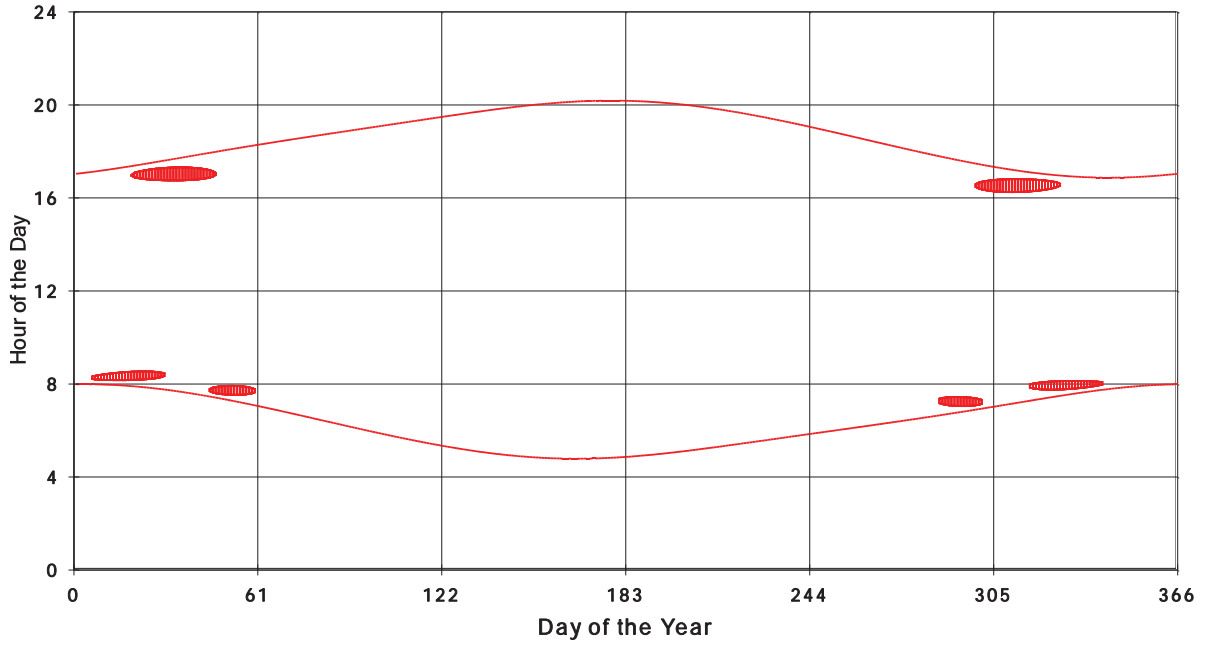

January 31 2013 Flicker with no barns
Shadow Times on House 2630, All Windows from All Turbine: