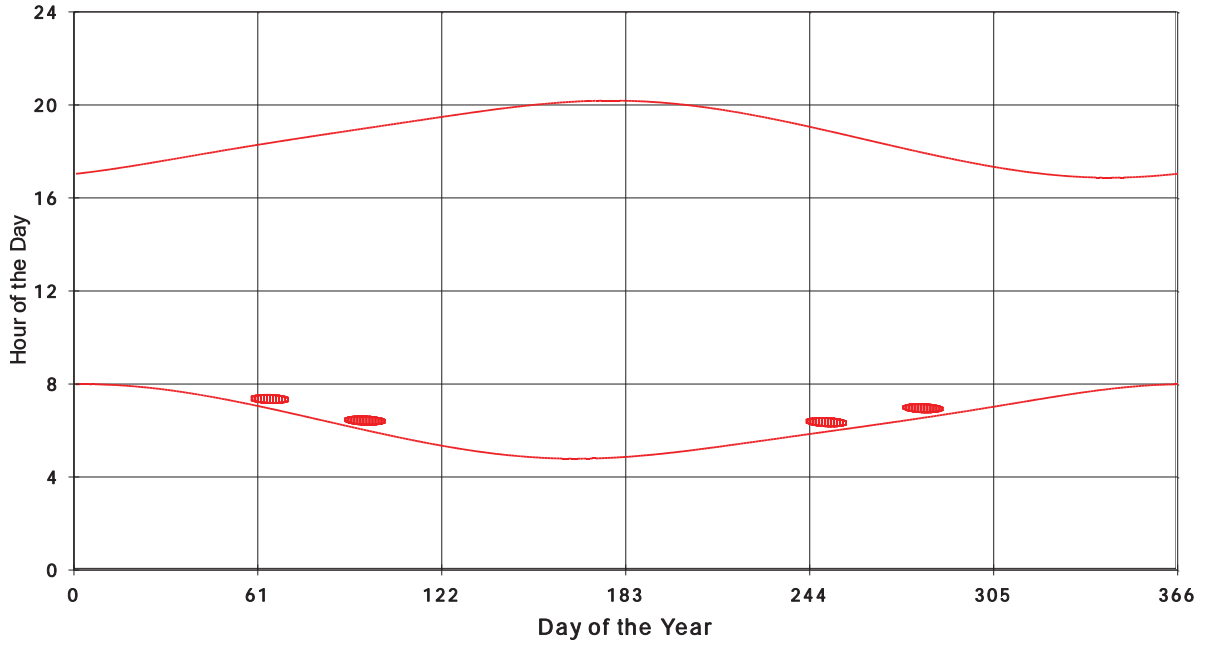

January 31 2013 Flicker with no barns
Shadow Times on House 2895, All Windows from All Turbine: