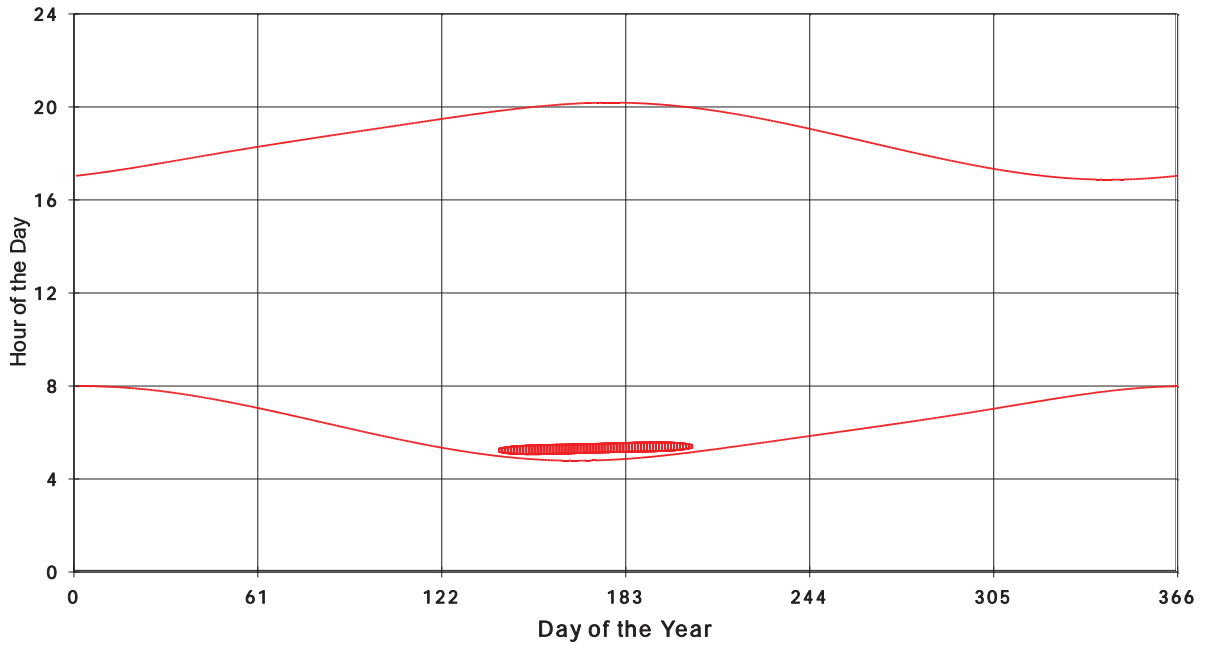

January 31 2013 Flicker with no barns
shadow Times on House 2899, All Windows from All Turbine:

January 31 2013 Flicker with no barns
shadow Times on House 2898, All Windows from All Turbine: