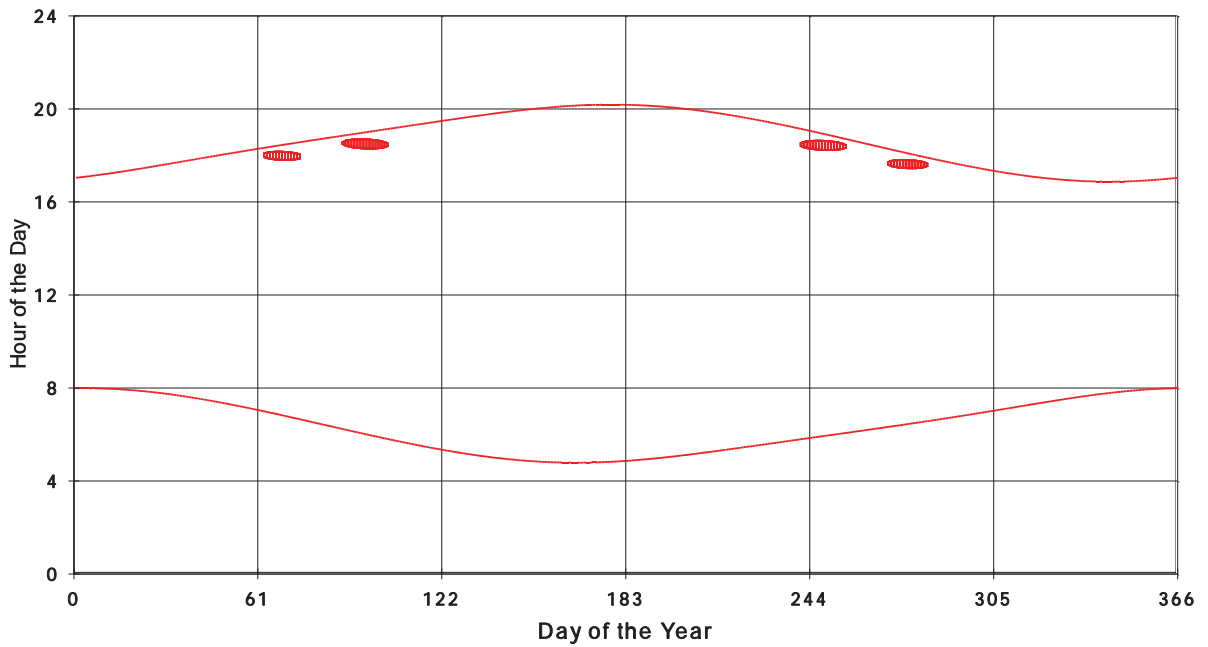

January 31 2013 Flicker with no barns
shadow Times on House 2551, All Windows from All Turbine:

January 31 2013 Flicker with no barns
shadow Times on House 2547, All Windows from All Turbine: