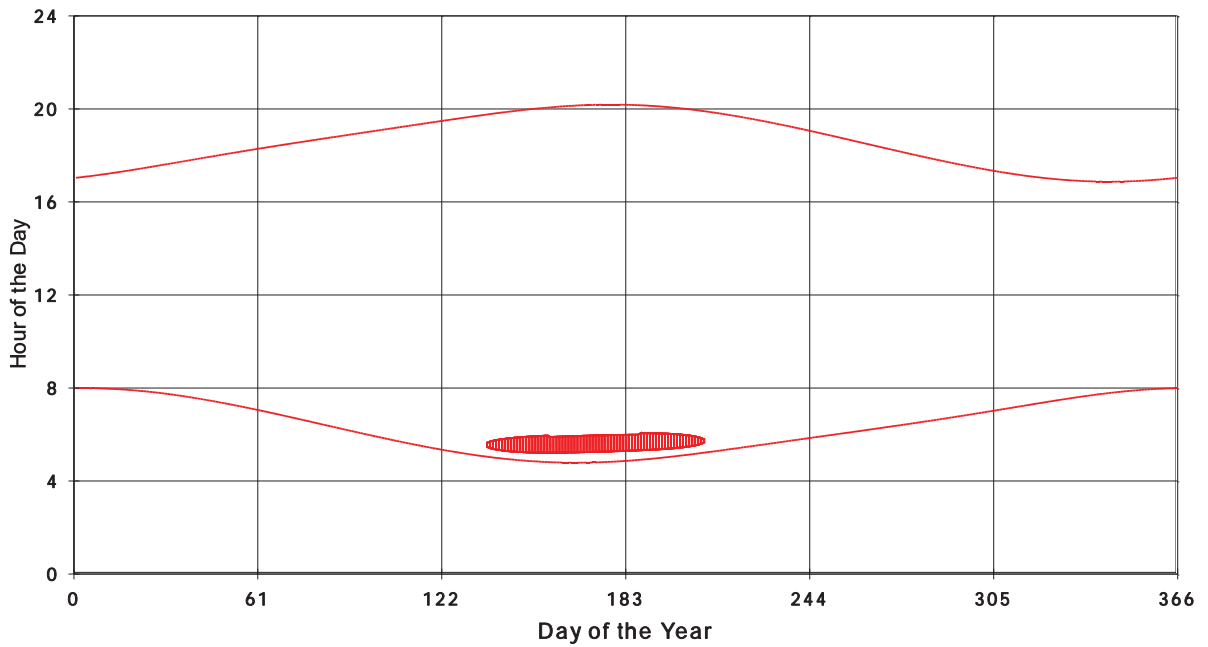

January 31 2013 Flicker with no barns
Shadow Times on House 2619, All Windows from All Turbine:

January 31 2013 Flicker with no barns
shadow Times on House 2612, All Windows from All Turbine: