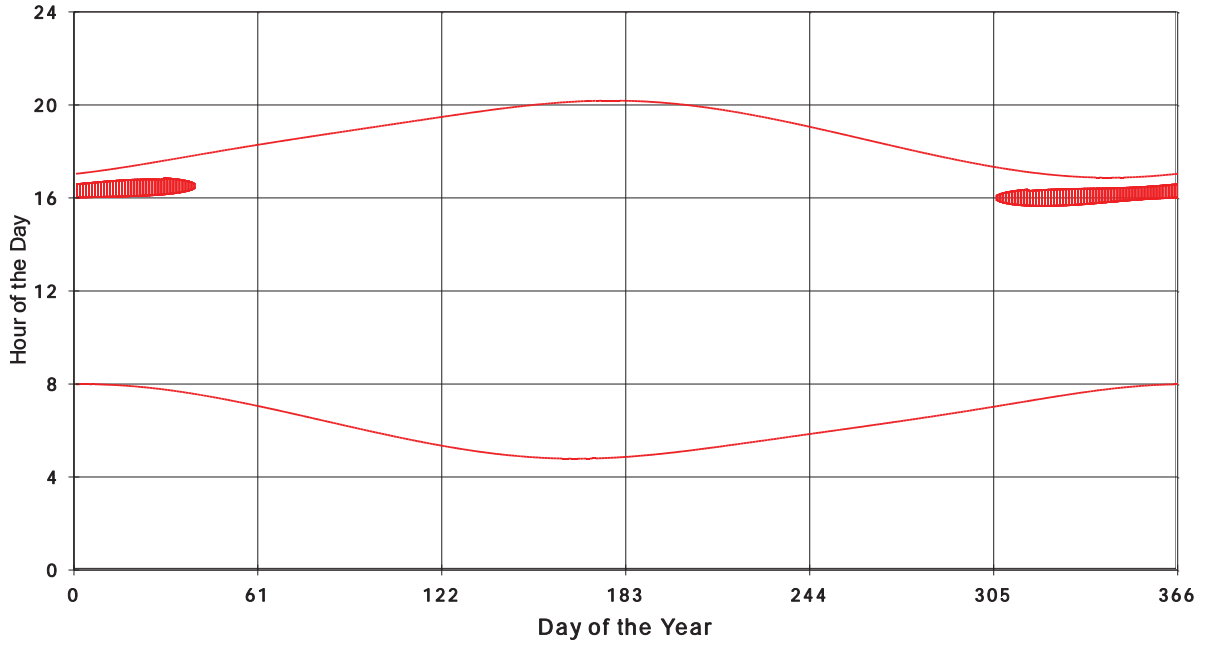

January 31 2013 Flicker with no barns
shadow Times on House 2651, All Windows from All Turbine: