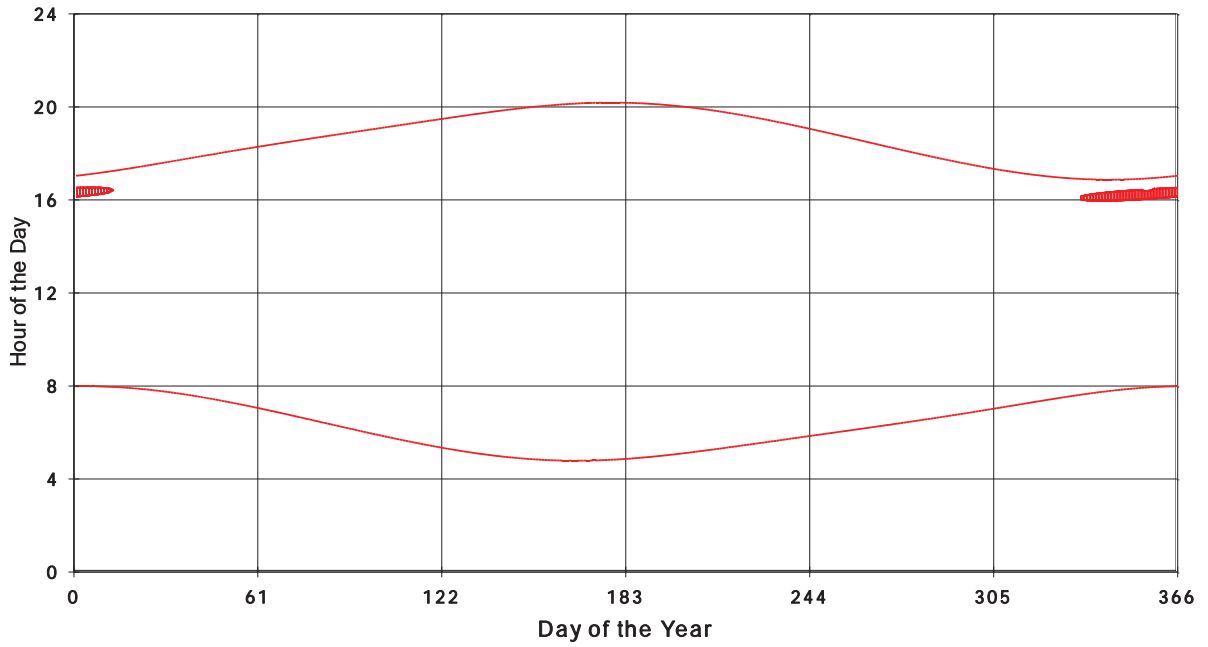

January 31 2013 Flicker with no barns
shadow Times on House 2661, All Windows from All Turbine:

January 31 2013 Flicker with no barns
shadow Times on House 2659, All Windows from All Turbine: