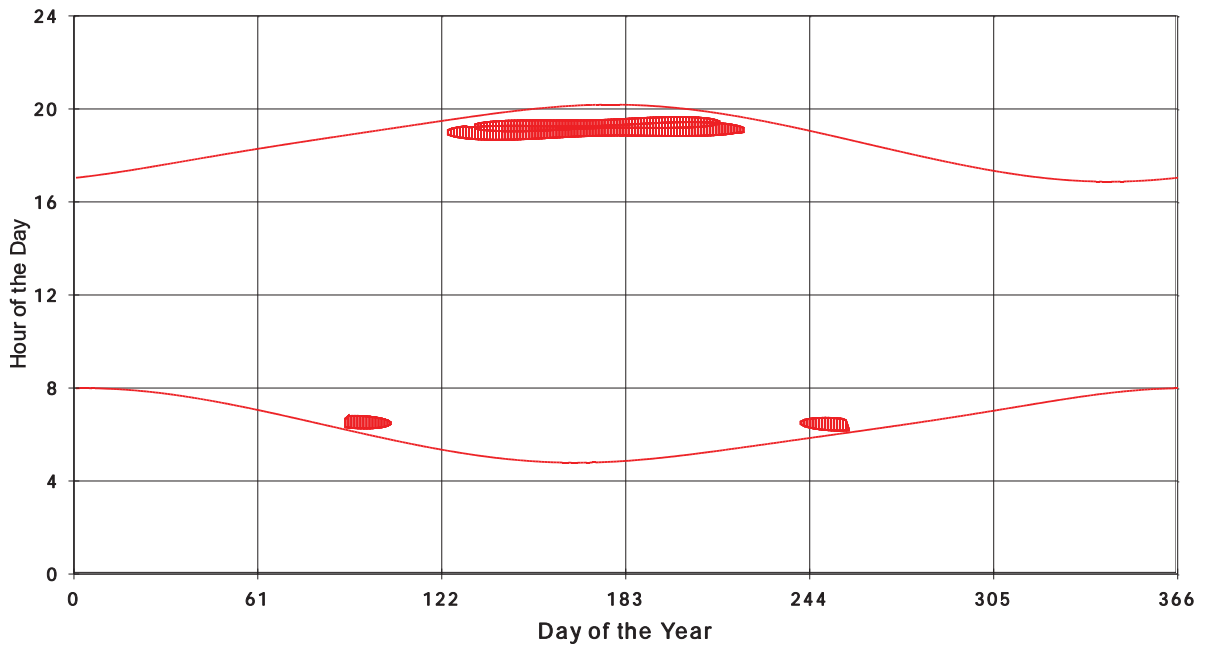

January 31 2013 Flicker with no barns
shadow Times on House 2635, All Windows from All Turbine:

January 31 2013 Flicker with no barns
Shadow Times on House 2636, All Windows from All Turbine:

January 31 2013 Flicker with no barns
Shadow Times on House 2638, All Windows from All Turbine:

January 31 2013 Flicker with no barns
shadow Times on House 2643, All Windows from All Turbine:

January 31 2013 Flicker with no barns
shadow Times on House 2644, All Windows from All Turbine:

January 31 2013 Flicker with no barns
shadow Times on House 2648, All Windows from All Turbine: