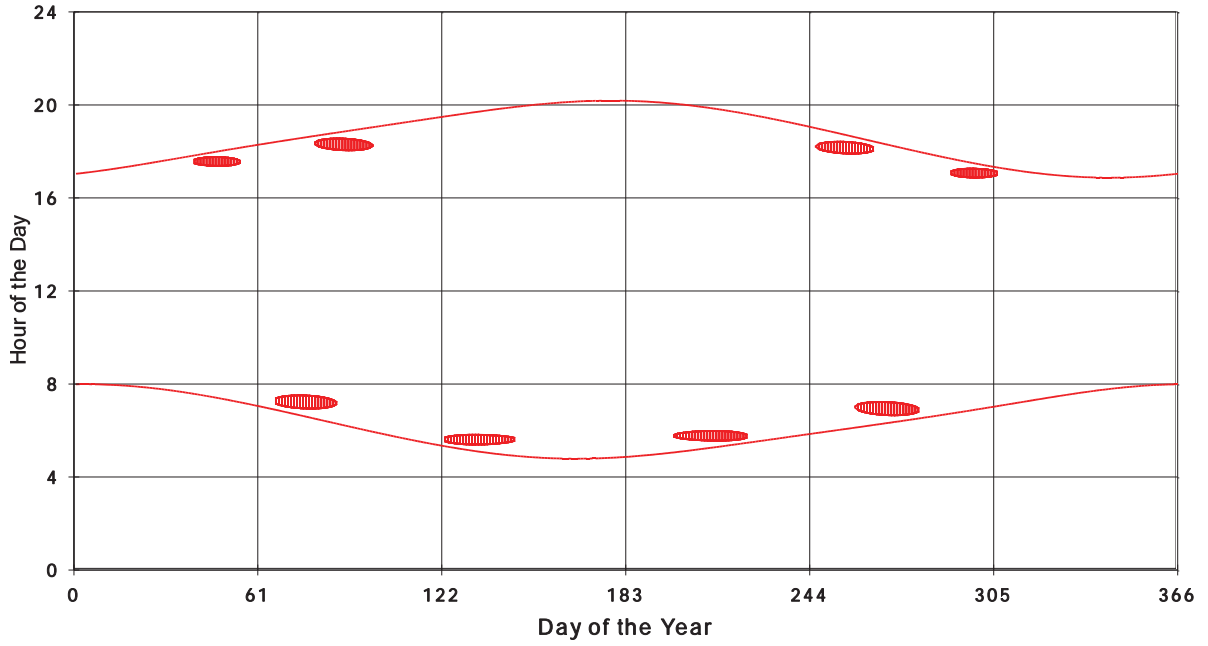

January 31 2013 Flicker with no barns
Shadow Times on House 2590, All Windows from All Turbine: