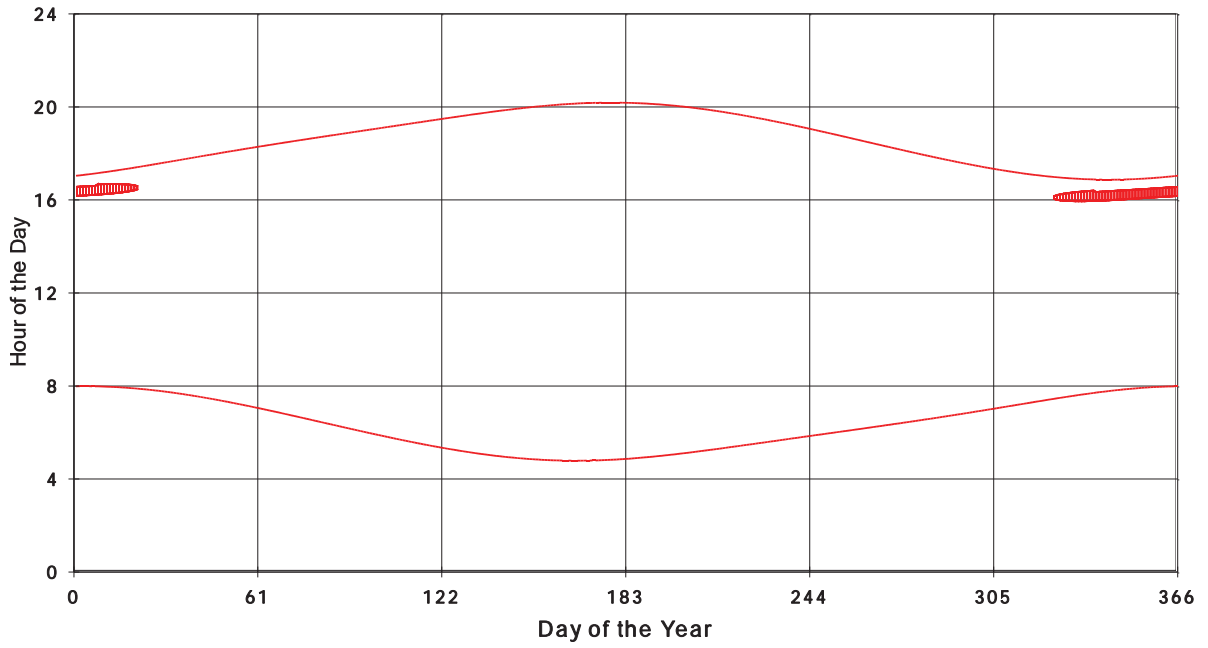

January 31 2013 Flicker with no barns
shadow Times on House 2655, All Windows from All Turbine: