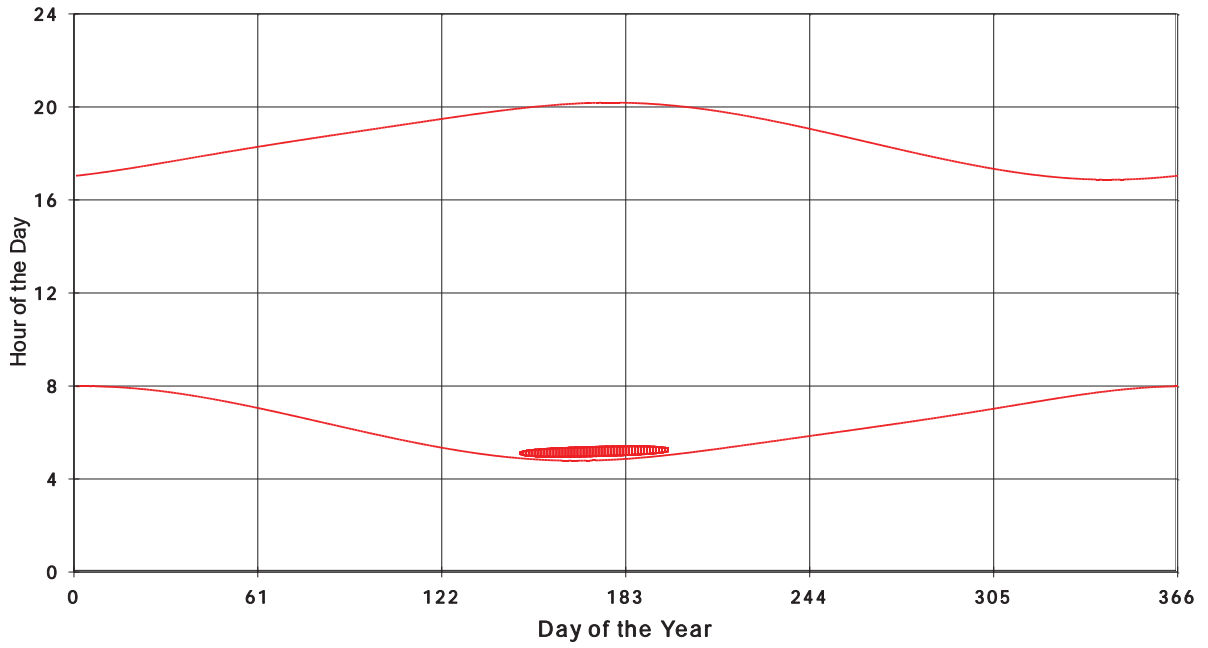

January 31 2013 Flicker with no barns
shadow Times on House 2540, All Windows from All Turbine:

January 31 2013 Flicker with no barns
shadow Times on House 2541, All Windows from All Turbine:

January 31 2013 Flicker with no barns
shadow Times on House 2545, All Windows from All Turbine: