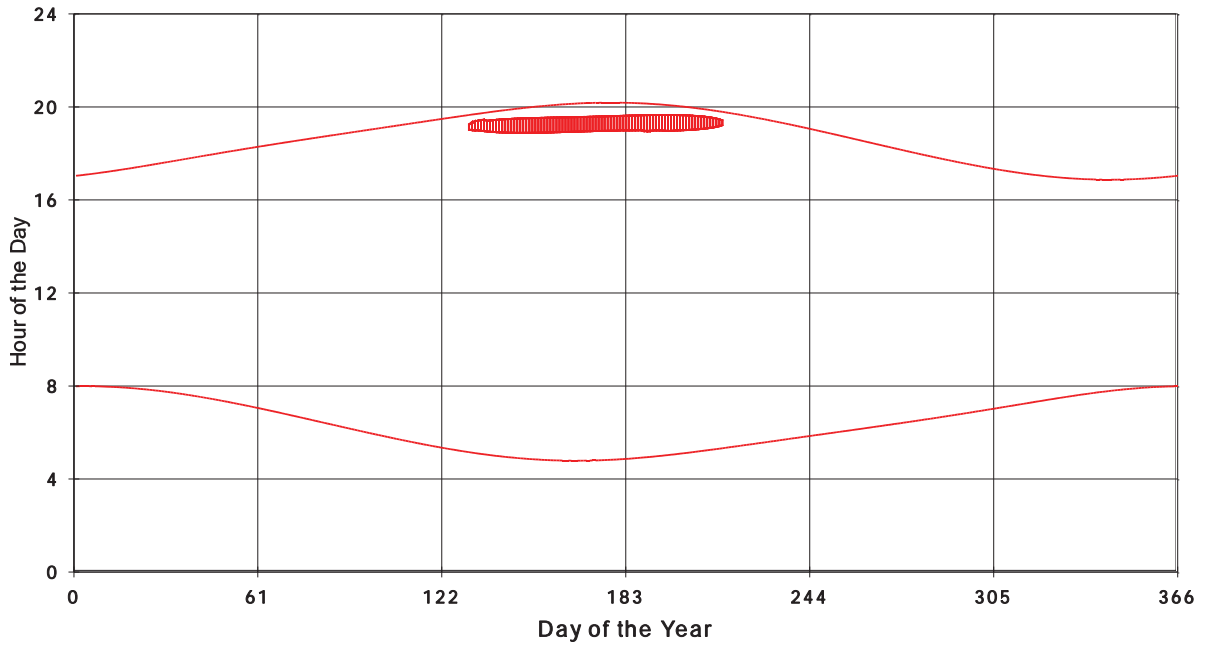

January 31 2013 Flicker with no barns
shadow Times on House 2635, All Windows from All Turbine:

January 31 2013 Flicker with no barns
shadow Times on House 2634, All Windows from All Turbine: