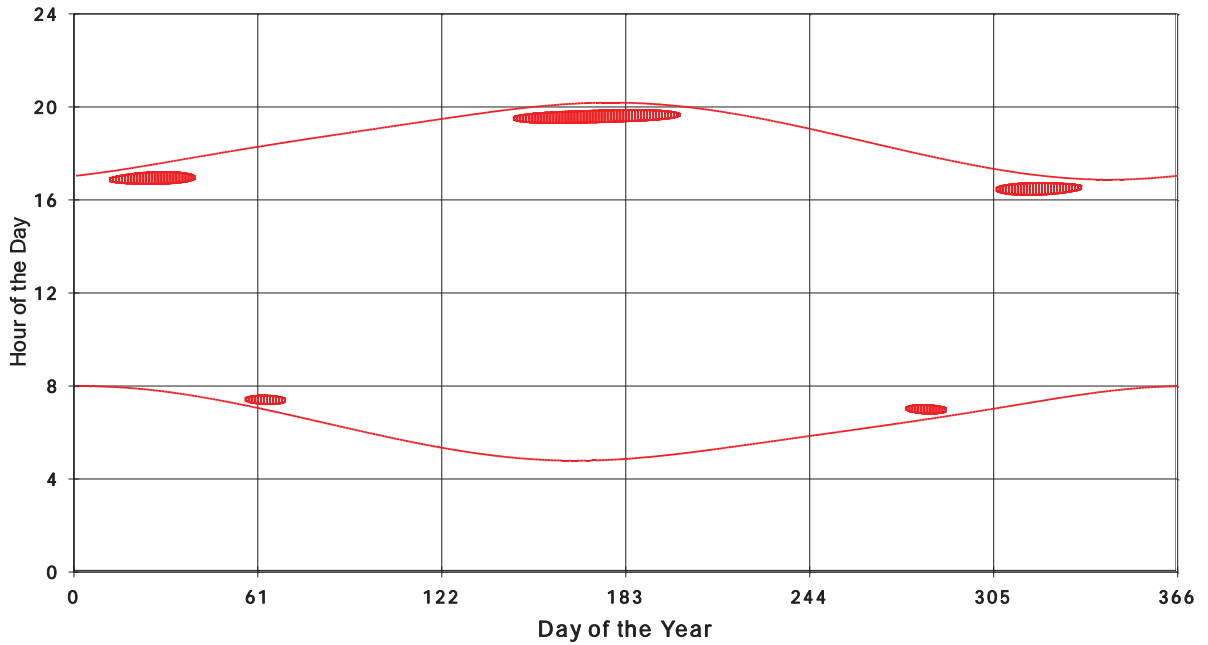

January 31 2013 Flicker with no barns
Shadow Times on House 2765, All Windows from All Turbine:

January 31 2013 Flicker with no barns
hadow Times on House 2762, All Windows from All Turbine: