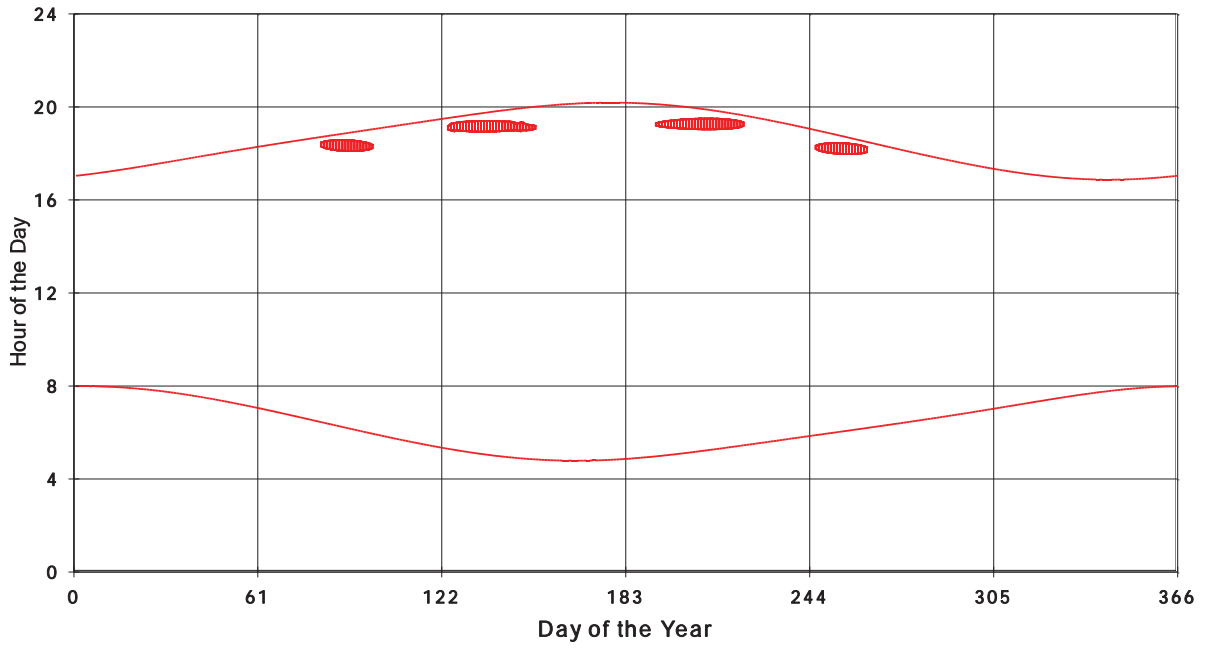

January 31 2013 Flicker with no barns
hadow Times on House 2703, All Windows from All Turbine: