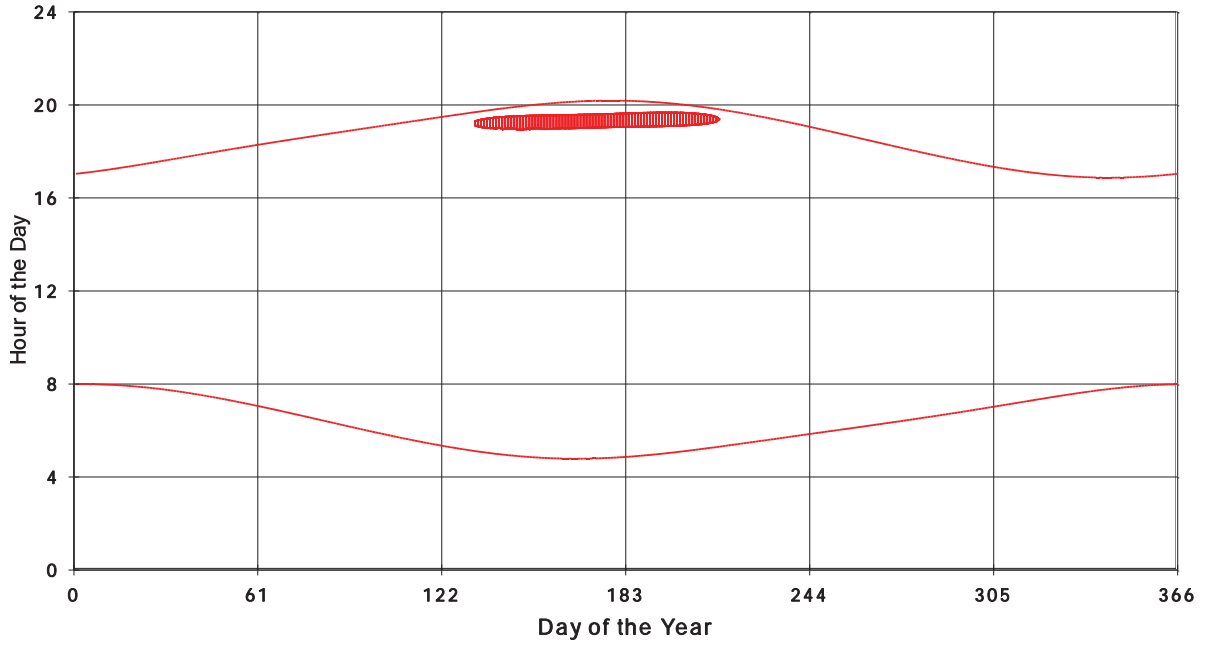

January 31 2013 Flicker with no barns
Shadow Times on House 2619, All Windows from All Turbine: