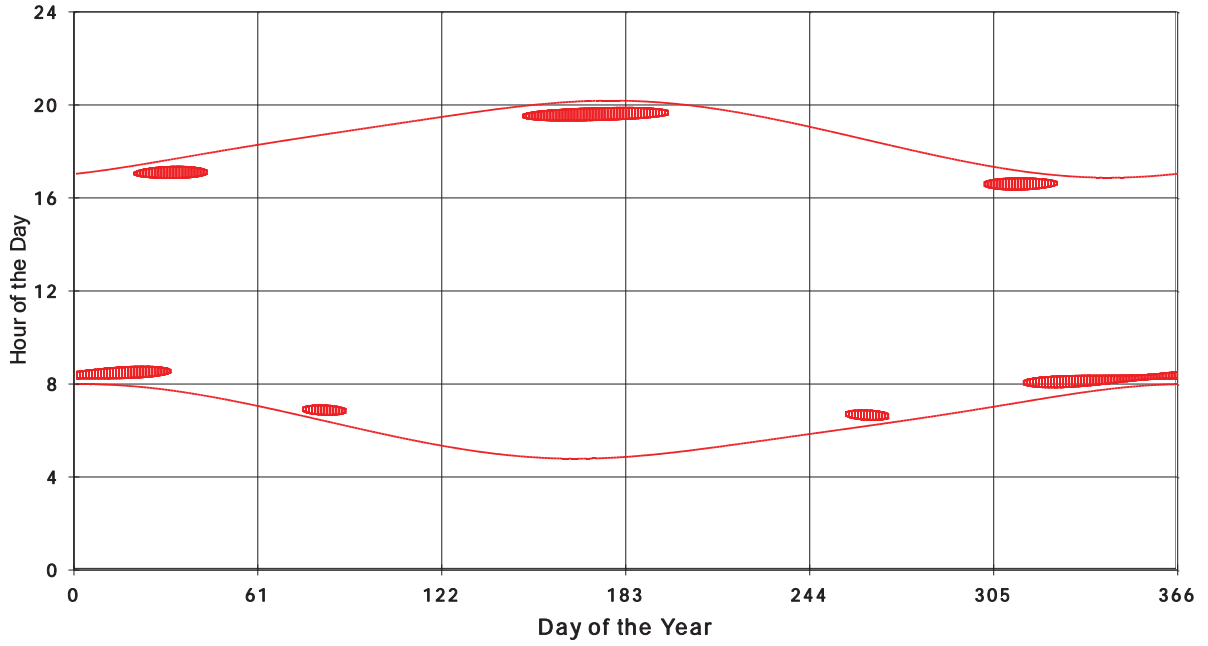

January 31 2013 Flicker with no barns
shadow Times on House 2743, All Windows from All Turbine:

January 31 2013 Flicker with no barns
shadow Times on House 2746, All Windows from All Turbine:

January 31 2013 Flicker with no barns
Shadow Times on House 2756, All Windows from All Turbine:

January 31 2013 Flicker with no barns
Shadow Times on House 2757, All Windows from All Turbine:

January 31 2013 Flicker with no barns
shadow Times on House 2758, All Windows from All Turbine:

January 31 2013 Flicker with no barns
shadow Times on House 2760, All Windows from All Turbine: