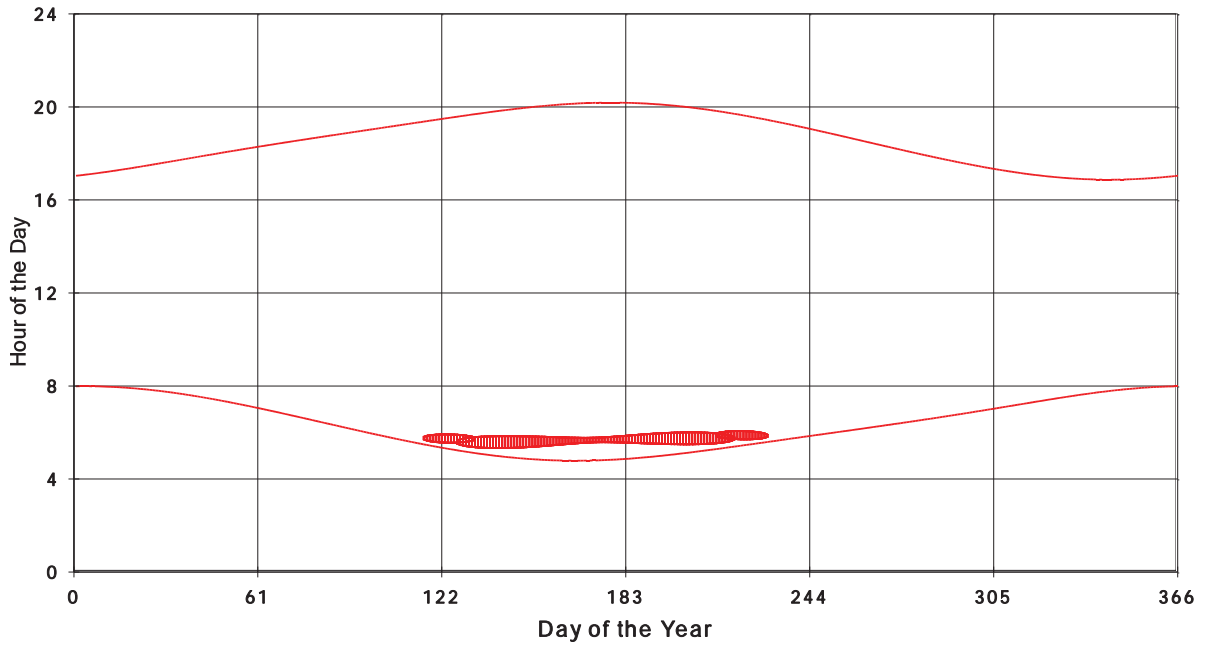

January 31 2013 Flicker with no barns
shadow Times on House 2651, All Windows from All Turbine:

January 31 2013 Flicker with no barns
shadow Times on House 2650, All Windows from All Turbine: