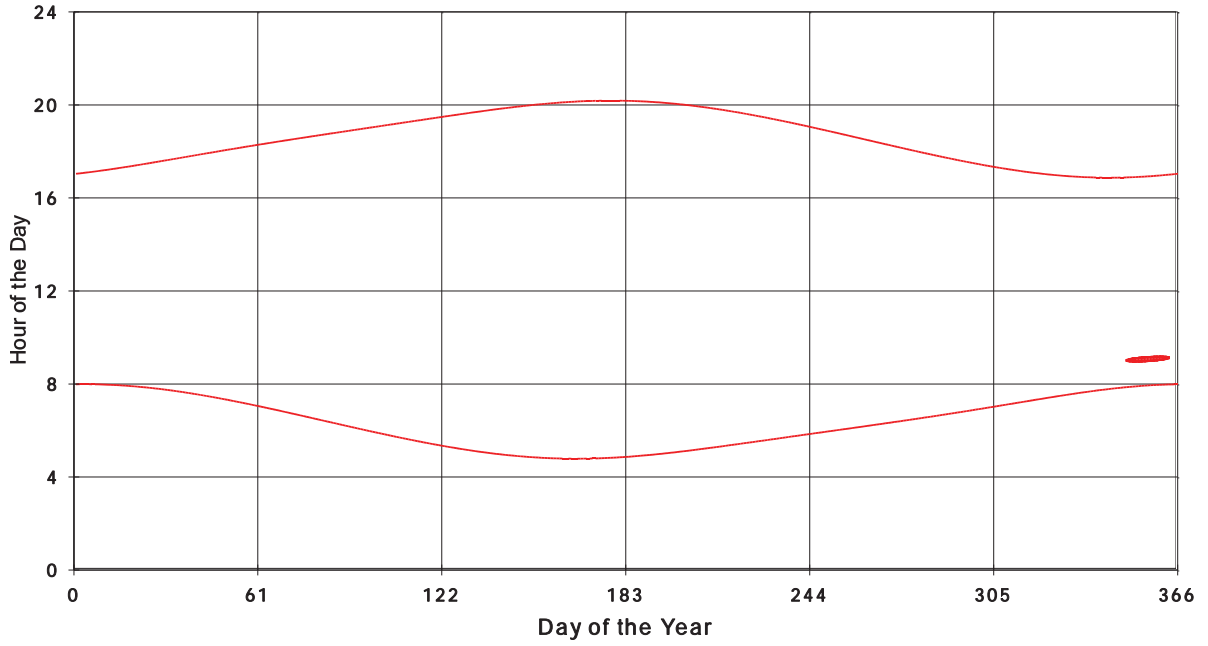

January 31 2013 Flicker with no barns
shadow Times on House 2679, All Windows from All Turbine: