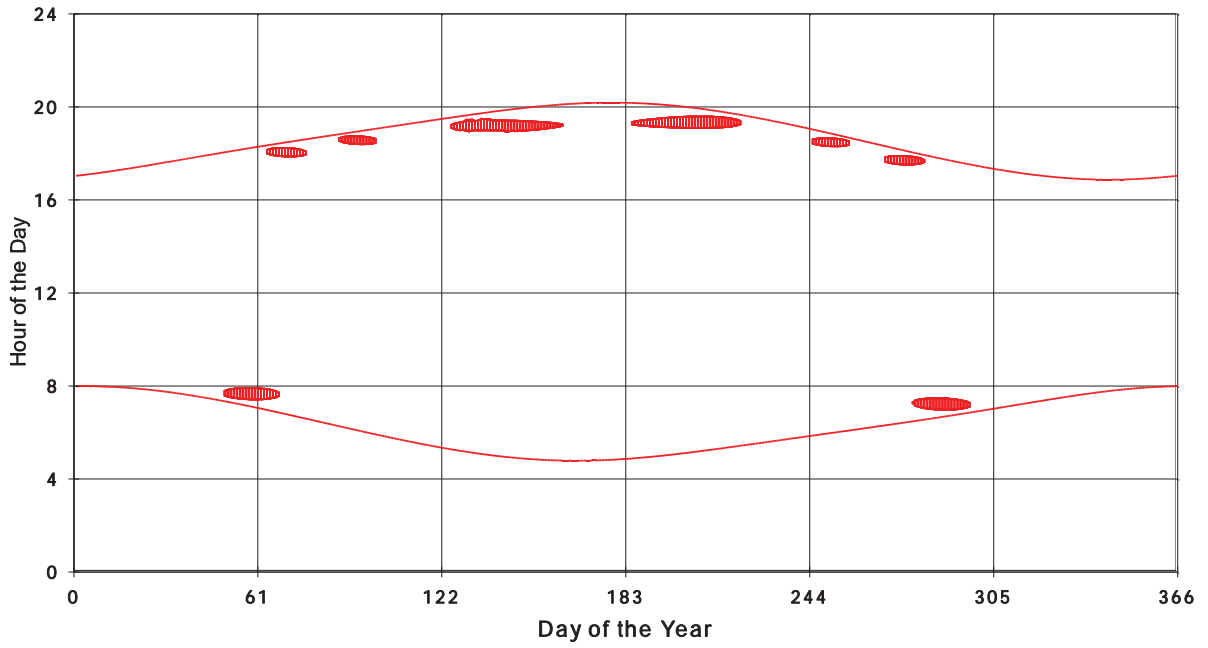

January 31 2013 Flicker with no barns
hadow Times on House 2888, All Windows from All Turbine: