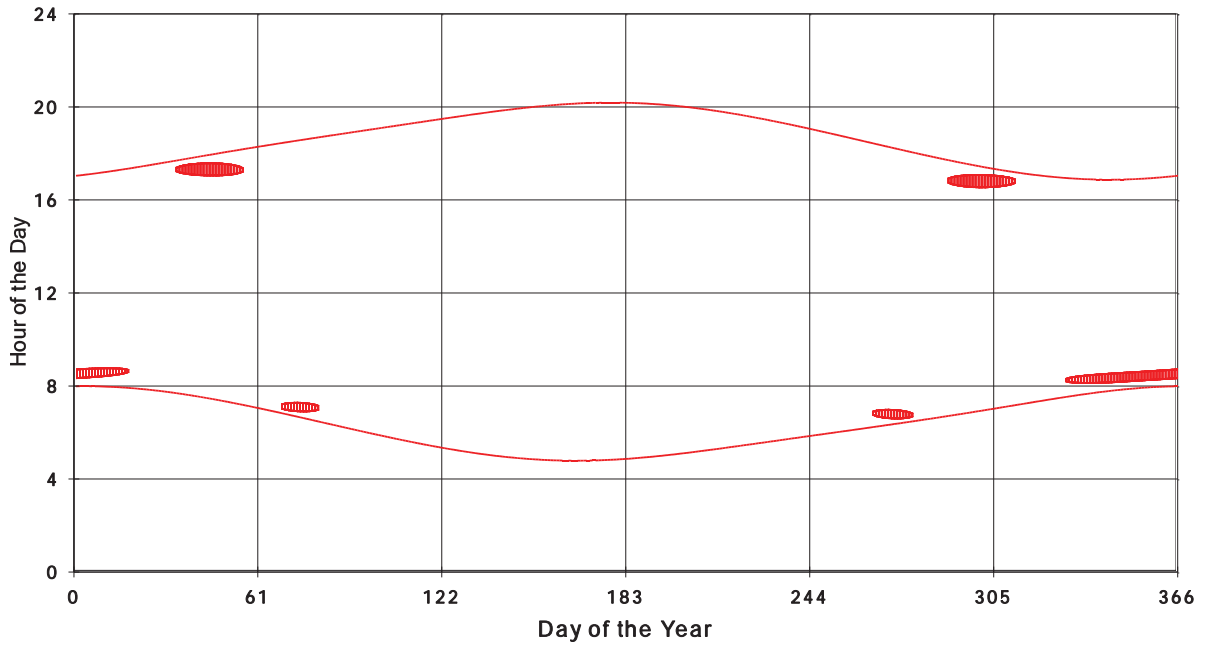

January 31 2013 Flicker with no barns
shadow Times on House 2540, All Windows from All Turbine:

January 31 2013 Flicker with no barns
shadow Times on House 2541, All Windows from All Turbine:

January 31 2013 Flicker with no barns
shadow Times on House 2545, All Windows from All Turbine: