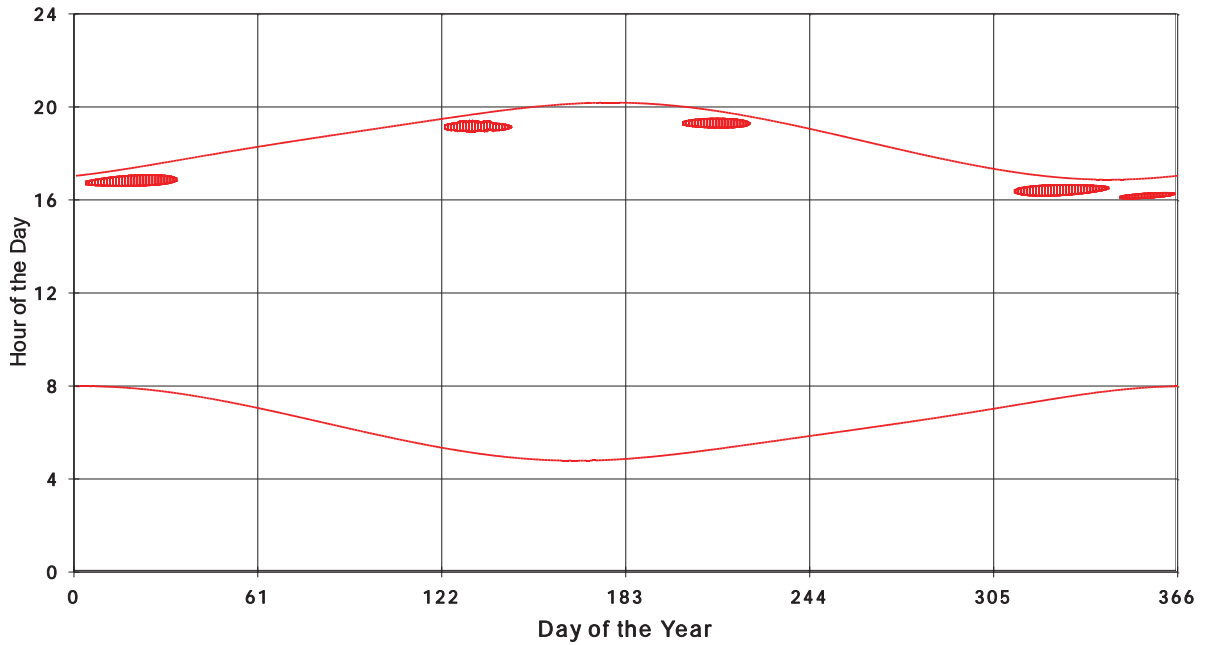

January 31 2013 Flicker with no barns
shadow Times on House 2898, All Windows from All Turbine:

January 31 2013 Flicker with no barns
Shadow Times on House 2896, All Windows from All Turbine: