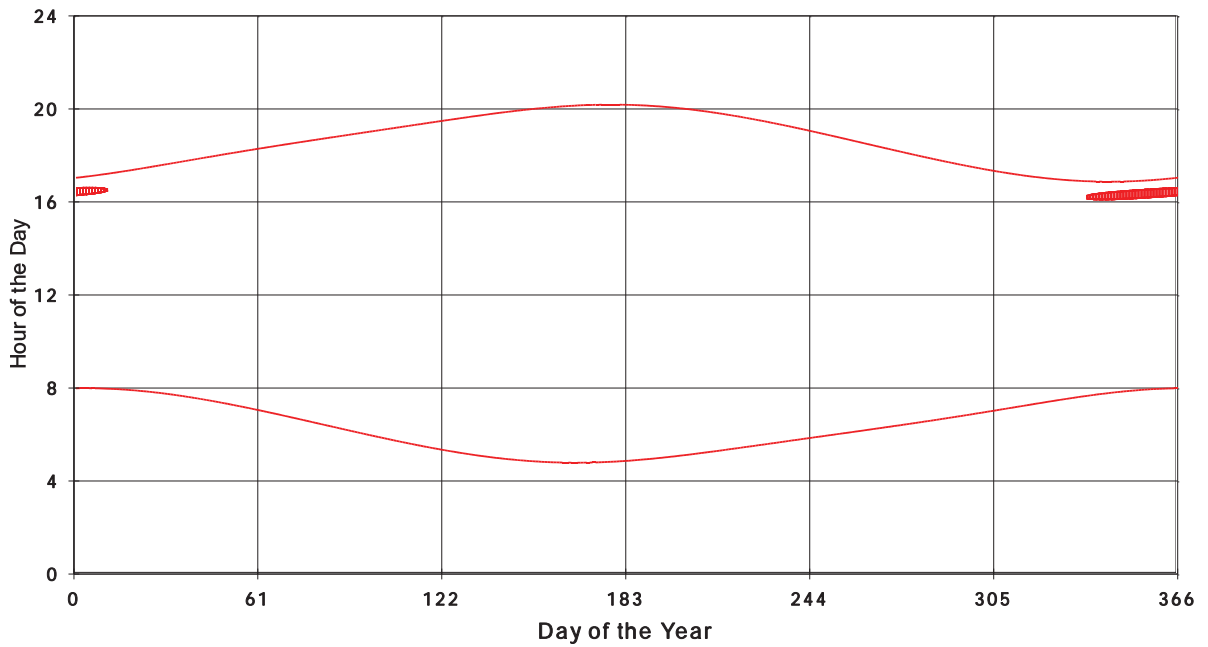

January 31 2013 Flicker with no barns
shadow Times on House 2607, All Windows from All Turbine:

January 31 2013 Flicker with no barns
shadow Times on House 2593, All Windows from All Turbine: