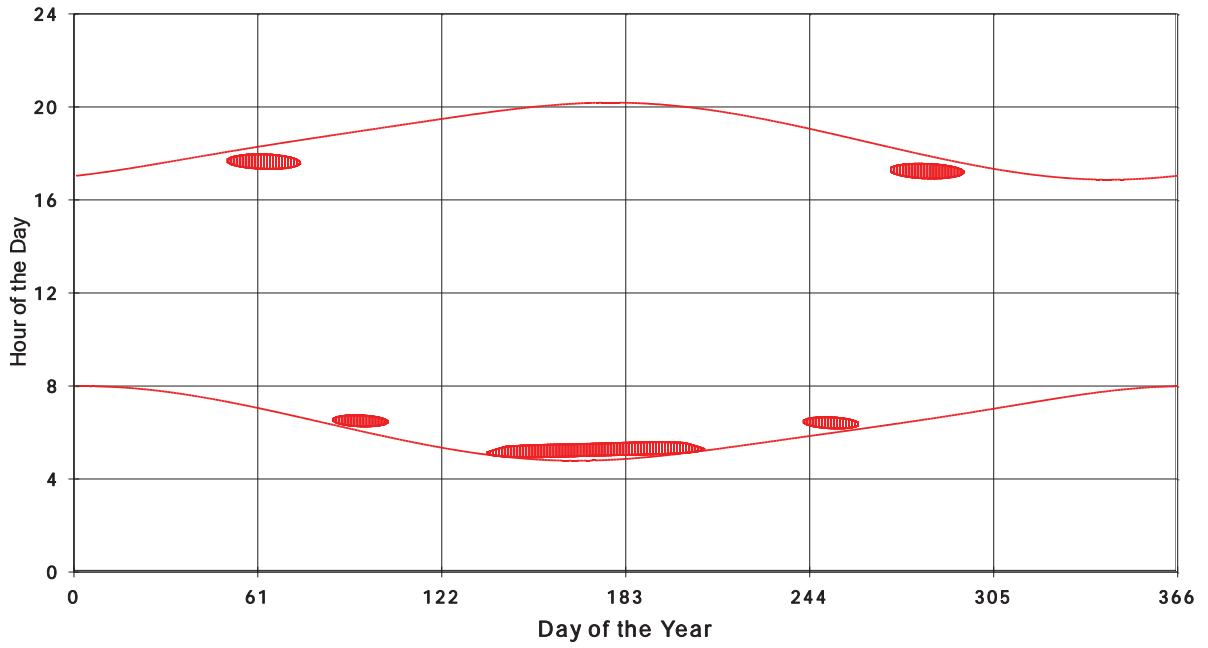

January 31 2013 Flicker with no barns
shadow Times on House 2568, All Windows from All Turbine:

January 31 2013 Flicker with no barns
shadow Times on House 2567, All Windows from All Turbine: