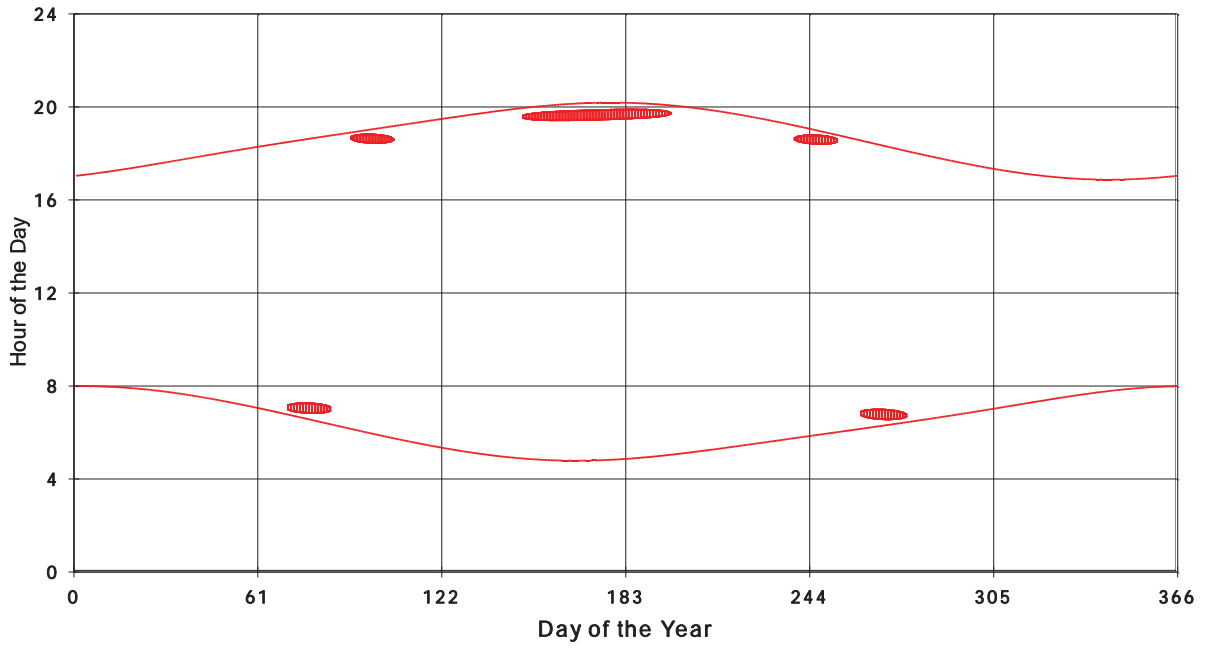

January 31 2013 Flicker with no barns
Shadow Times on House 2765, All Windows from All Turbine: