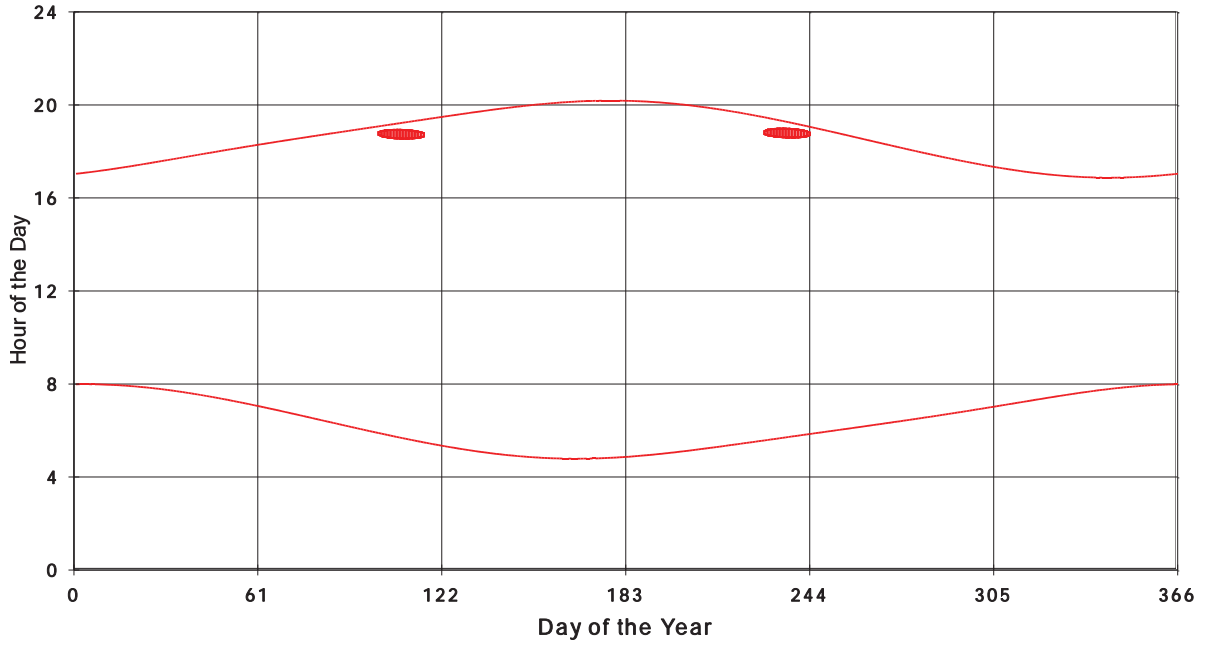

January 31 2013 Flicker with no barns
Shadow Times on House 2522, All Windows from All Turbine: