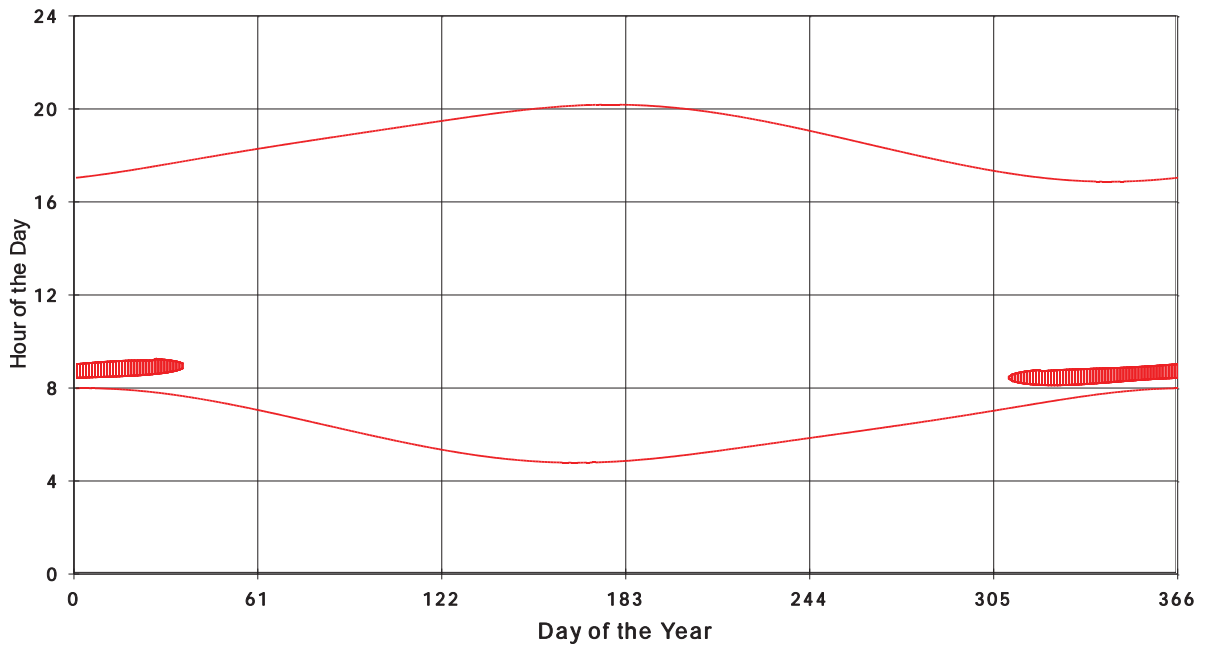

January 31 2013 Flicker with no barns
Shadow Times on House 2279, All Windows from All Turbine:

January 31 2013 Flicker with no barns
shadow Times on House 2278, All Windows from All Turbine: