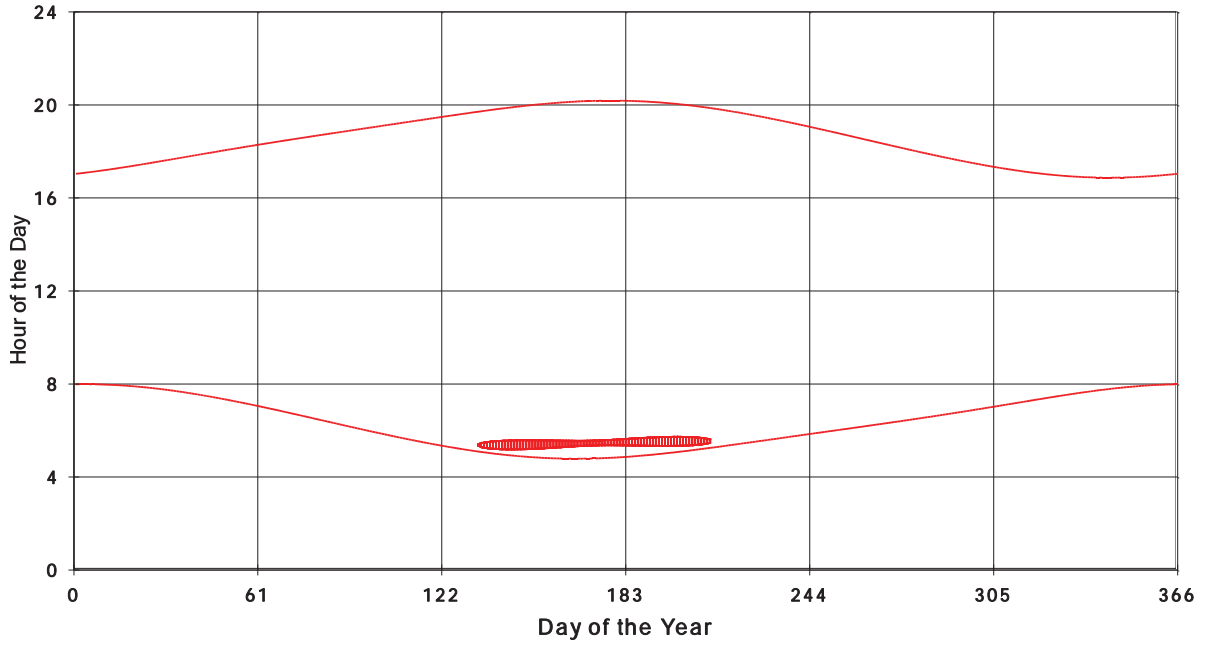

January 31 2013 Flicker with no barns
shadow Times on House 2466, All Windows from All Turbine: