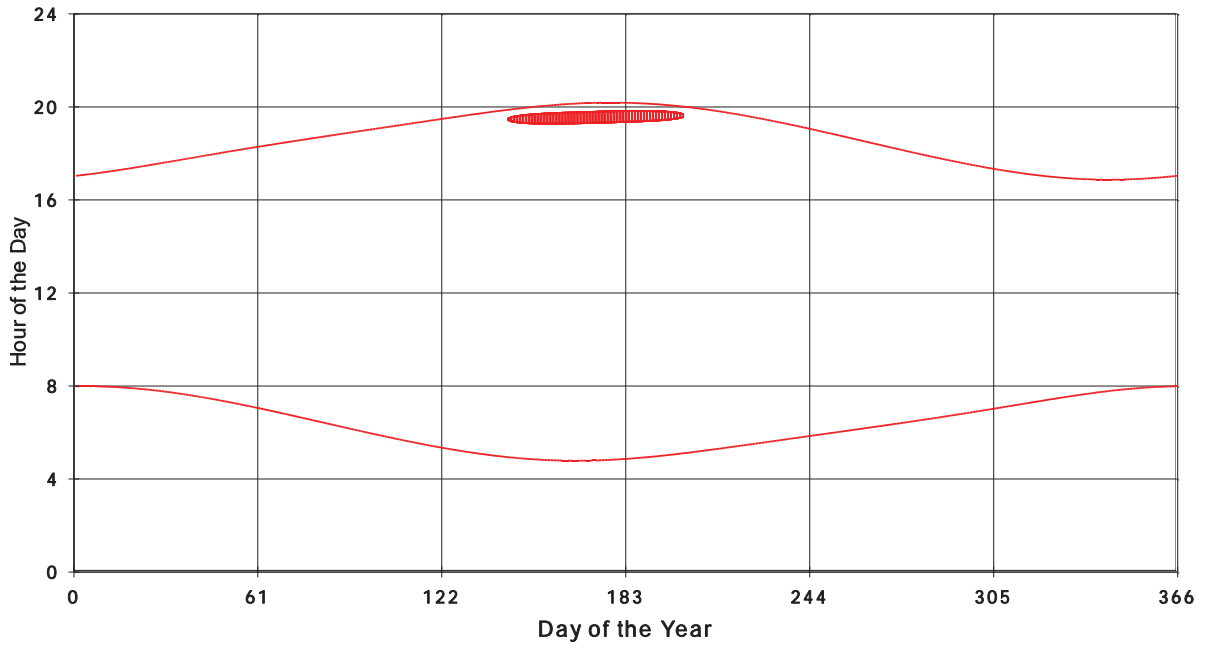

January 31 2013 Flicker with no barns
shadow Times on House 2389, All Windows from All Turbine: