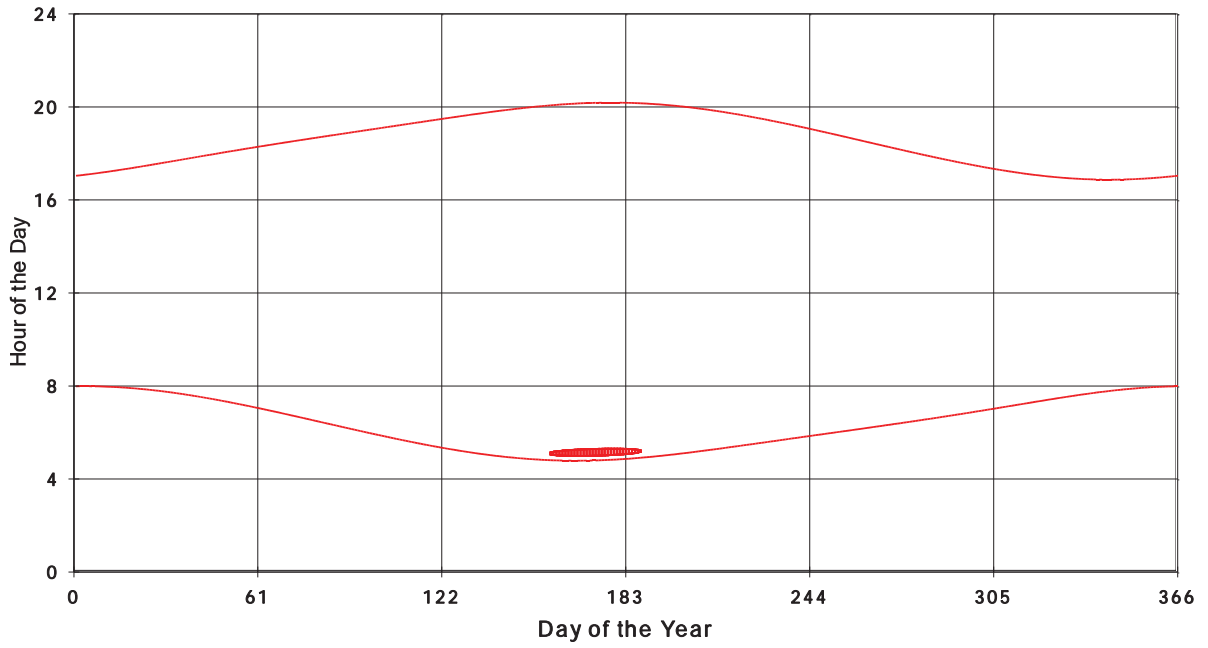

January 31 2013 Flicker with no barns
Shadow Times on House 2384, All Windows from All Turbine:

January 31 2013 Flicker with no barns
Shadow Times on House 2381, All Windows from All Turbine: