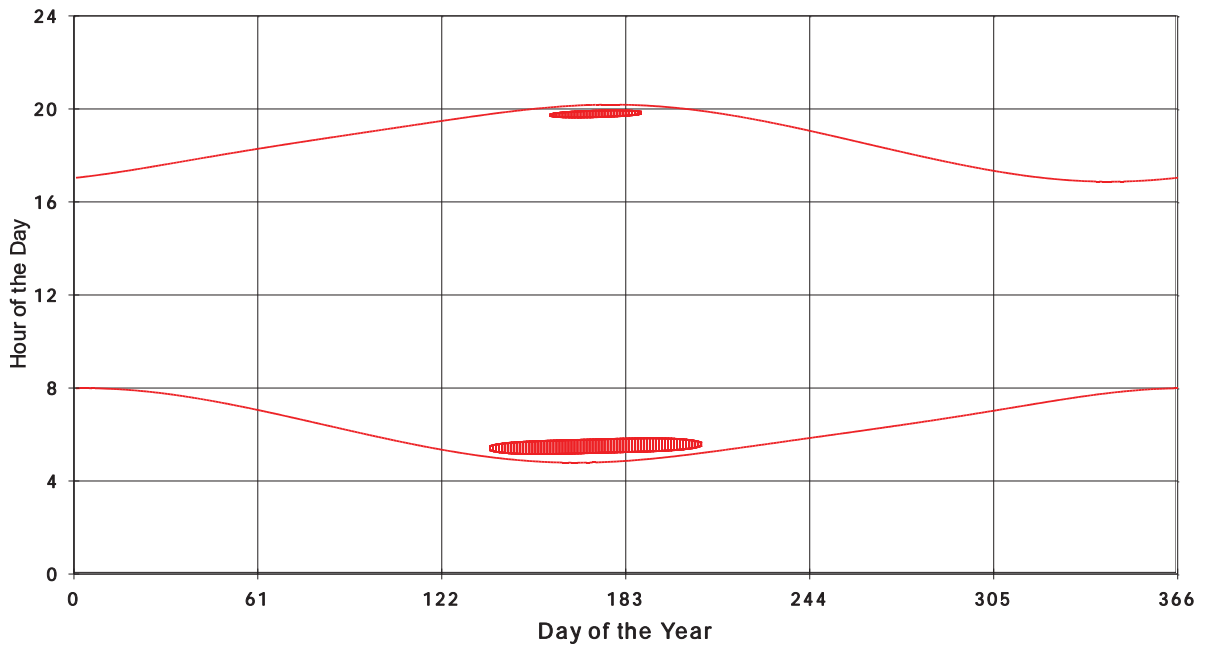

January 31 2013 Flicker with no barns
shadow Times on House 2350, All Windows from All Turbine:

January 31 2013 Flicker with no barns
Shadow Times on House 2349, All Windows from All Turbine: