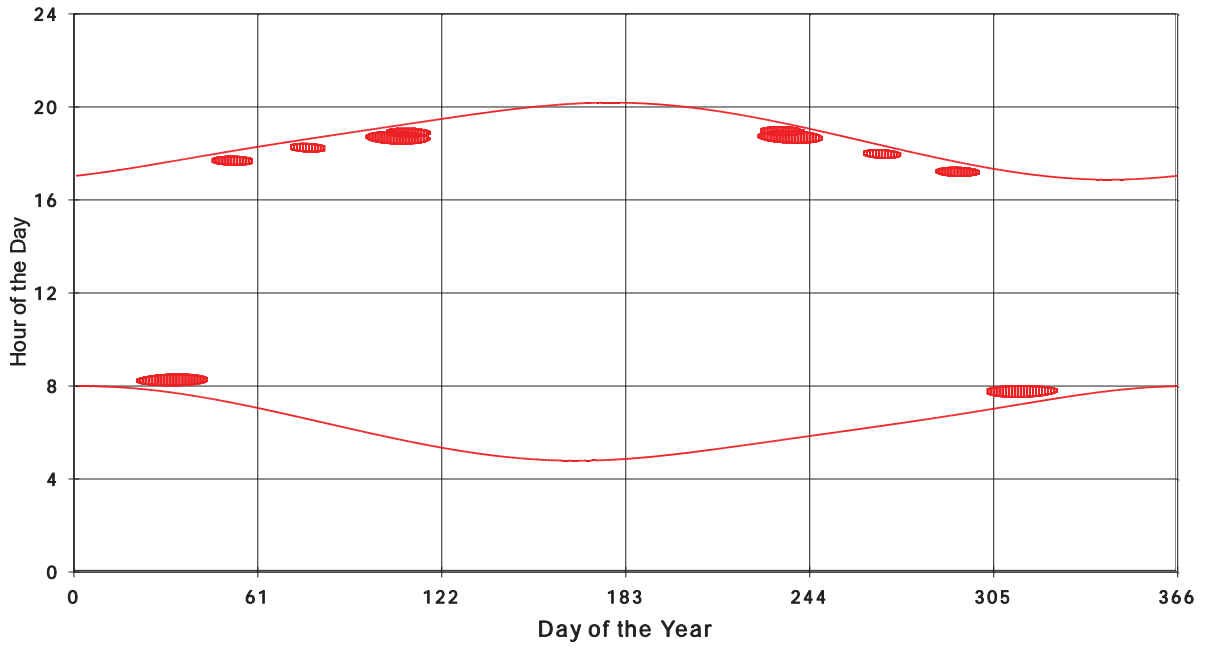

January 31 2013 Flicker with no barns
shadow Times on House 2516, All Windows from All Turbine: