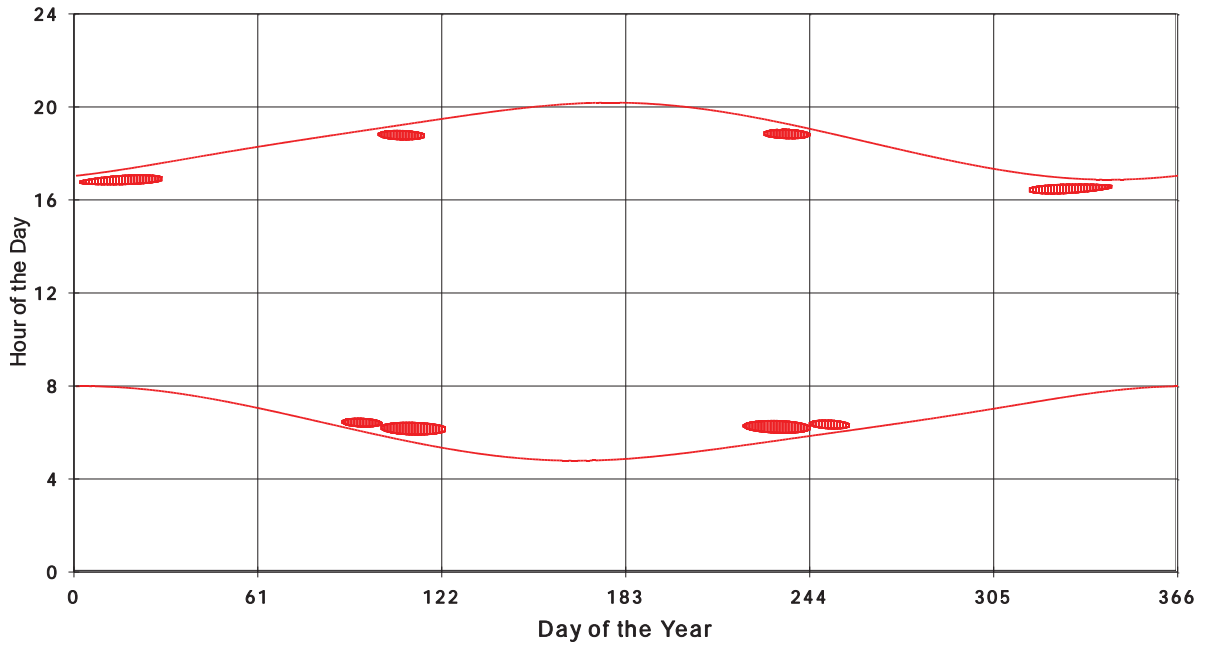

January 31 2013 Flicker with no barns
Shadow Times on House 2218, All Windows from All Turbine:

January 31 2013 Flicker with no barns
Shadow Times on House 2219, All Windows from All Turbine:

January 31 2013 Flicker with no barns
shadow Times on House 2220, All Windows from All Turbine:

January 31 2013 Flicker with no barns
shadow Times on House 2221, All Windows from All Turbine:

January 31 2013 Flicker with no barns
shadow Times on House 2226, All Windows from All Turbine:

January 31 2013 Flicker with no barns
shadow Times on House 2227, All Windows from All Turbine: