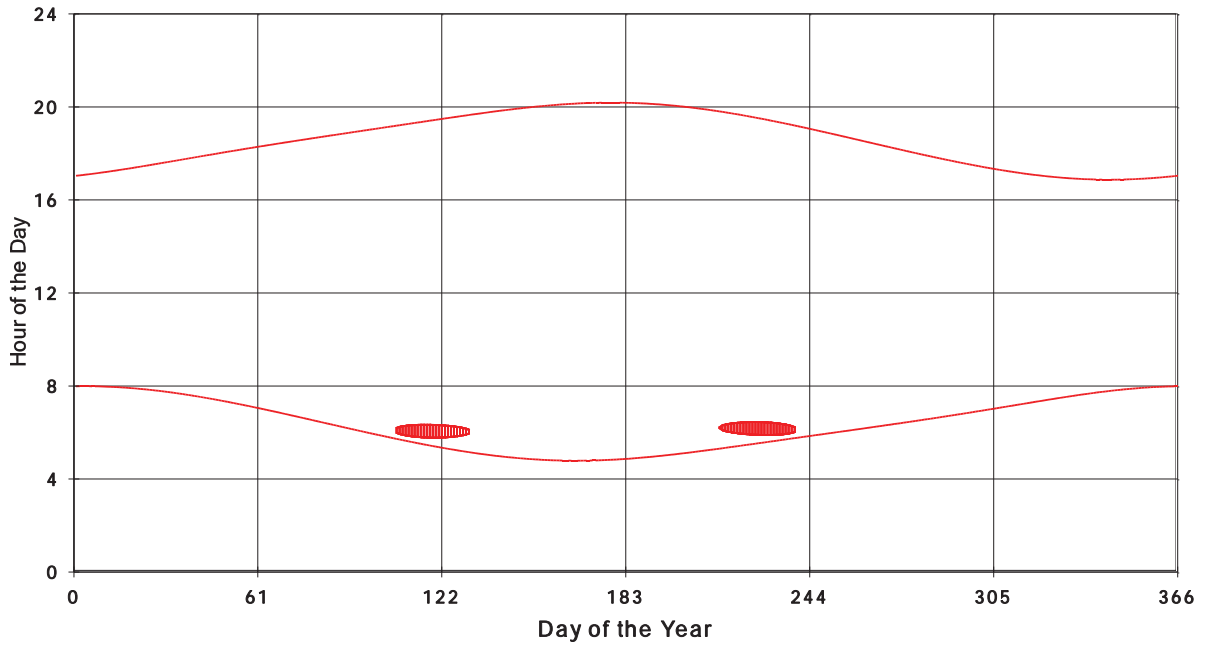

January 31 2013 Flicker with no barns
shadow Times on House 2350, All Windows from All Turbine: