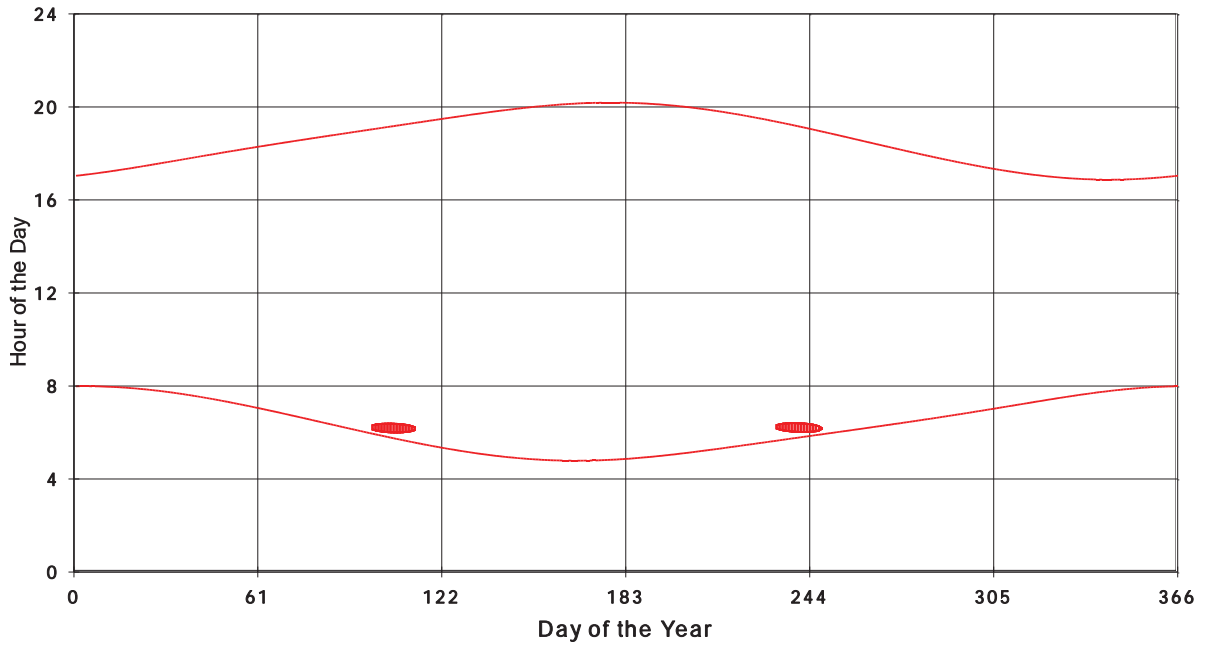

January 31 2013 Flicker with no barns
Shadow Times on House 2356, All Windows from All Turbine: