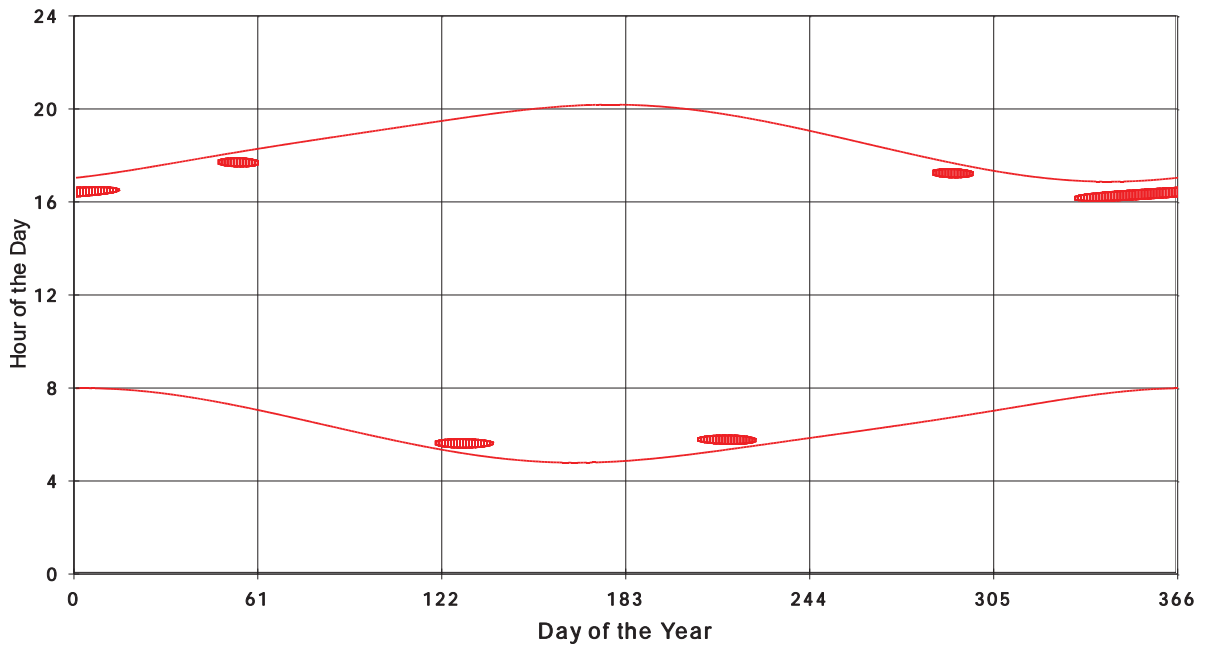

January 31 2013 Flicker with no barns
Shadow Times on House 2522, All Windows from All Turbine:

January 31 2013 Flicker with no barns
shadow Times on House 2517, All Windows from All Turbine: