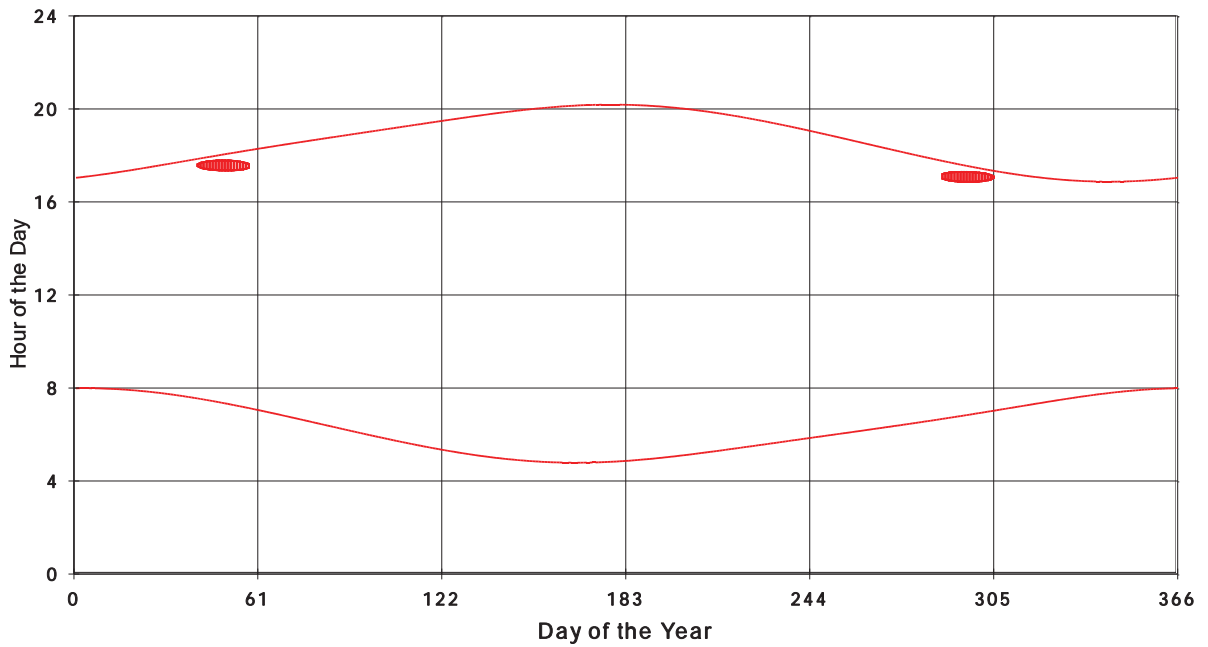

January 31 2013 Flicker with no barns
shadow Times on House 2458, All Windows from All Turbine:

January 31 2013 Flicker with no barns
shadow Times on House 2390, All Windows from All Turbine: