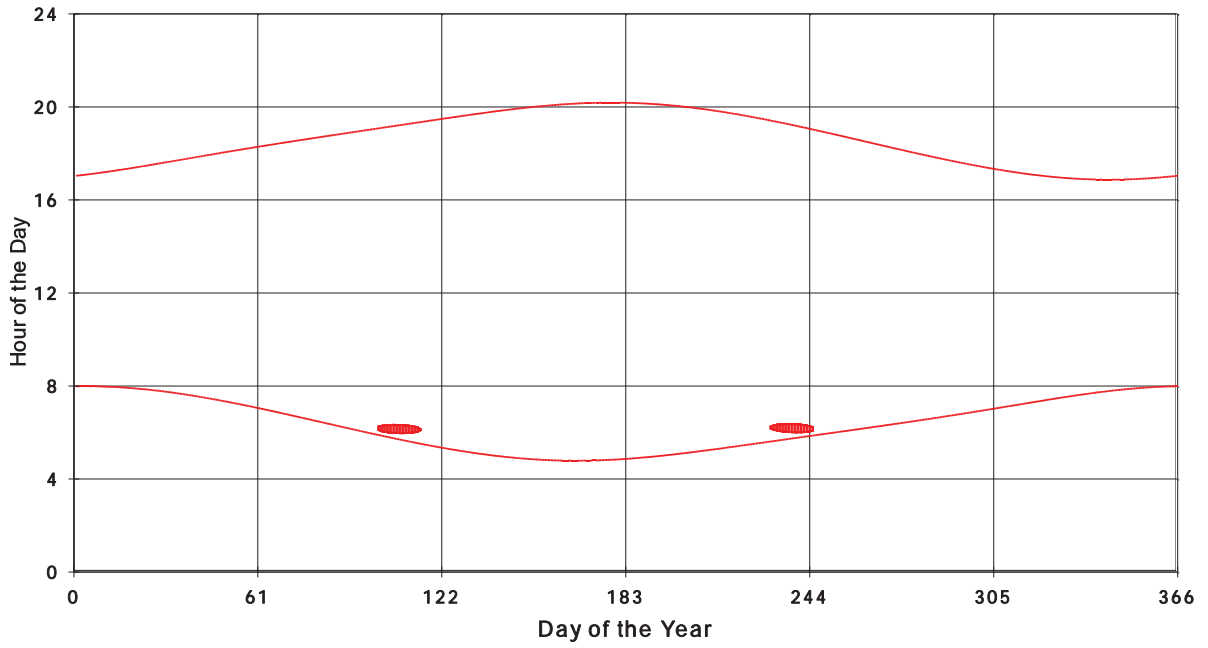

January 31 2013 Flicker with no barns
Shadow Times on House 2294, All Windows from All Turbine:

January 31 2013 Flicker with no barns
Shadow Times on House 2279, All Windows from All Turbine: