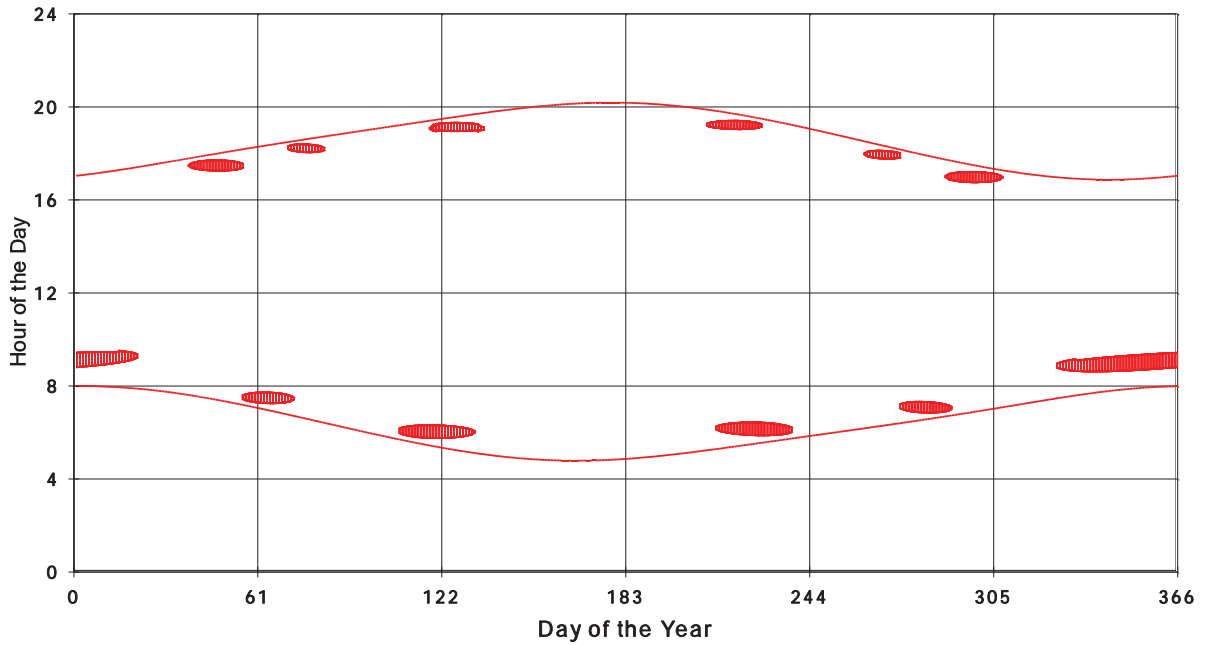

January 31 2013 Flicker with no barns
Shadow Times on House 2531, All Windows from All Turbine:

January 31 2013 Flicker with no barns
Shadow Times on House 2530, All Windows from All Turbine: