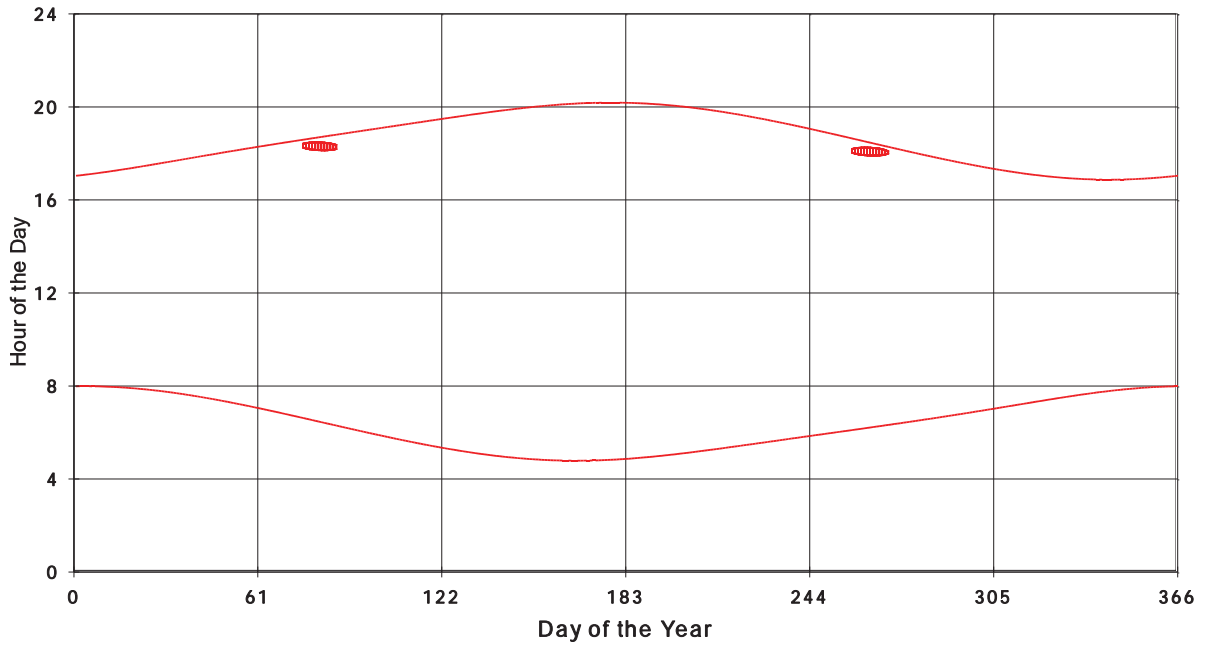

January 31 2013 Flicker with no barns
shadow Times on House 2493, All Windows from All Turbine:

January 31 2013 Flicker with no barns
shadow Times on House 2491, All Windows from All Turbine: