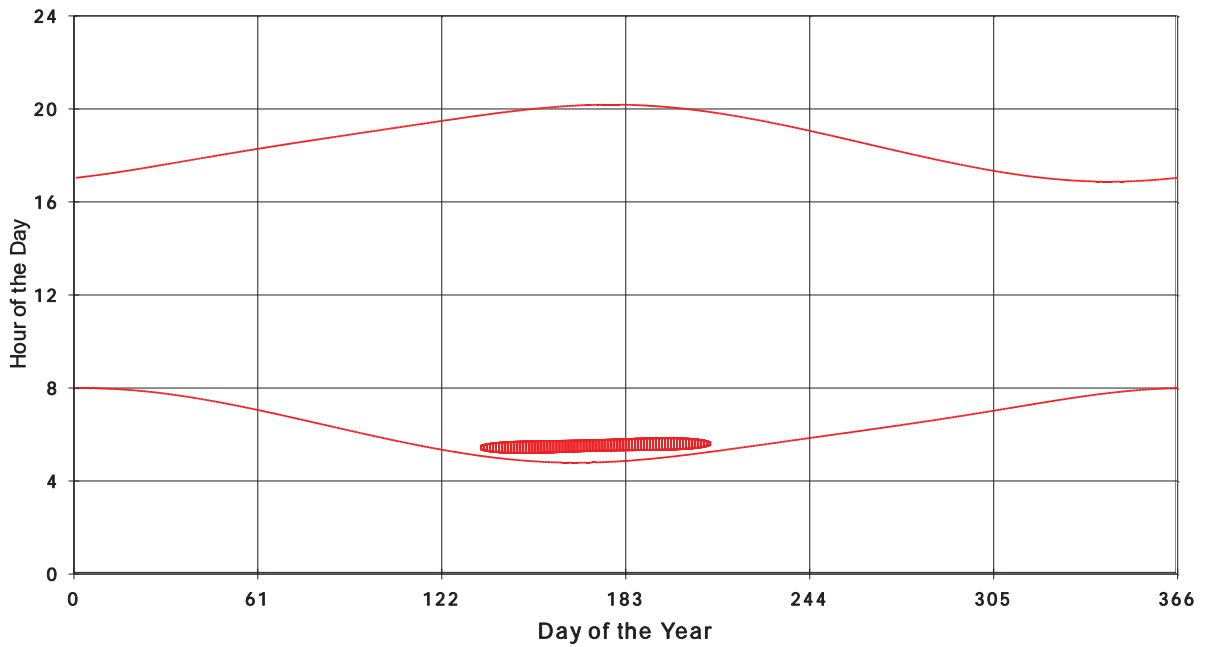

January 31 2013 Flicker with no barns
Shadow Times on House 2376, All Windows from All Turbine:

January 31 2013 Flicker with no barns
shadow Times on House 2375, All Windows from All Turbine: