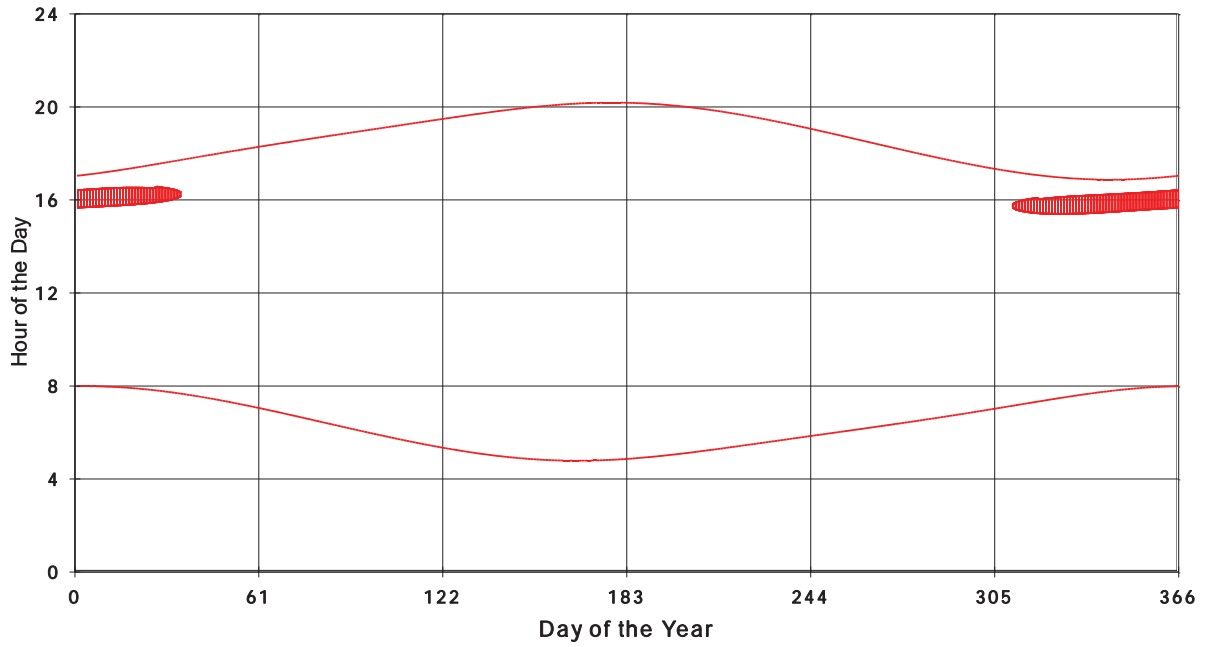

January 31 2013 Flicker with no barns
Shadow Times on House 2513, All Windows from All Turbine:

January 31 2013 Flicker with no barns
Shadow Times on House 2511, All Windows from All Turbine: