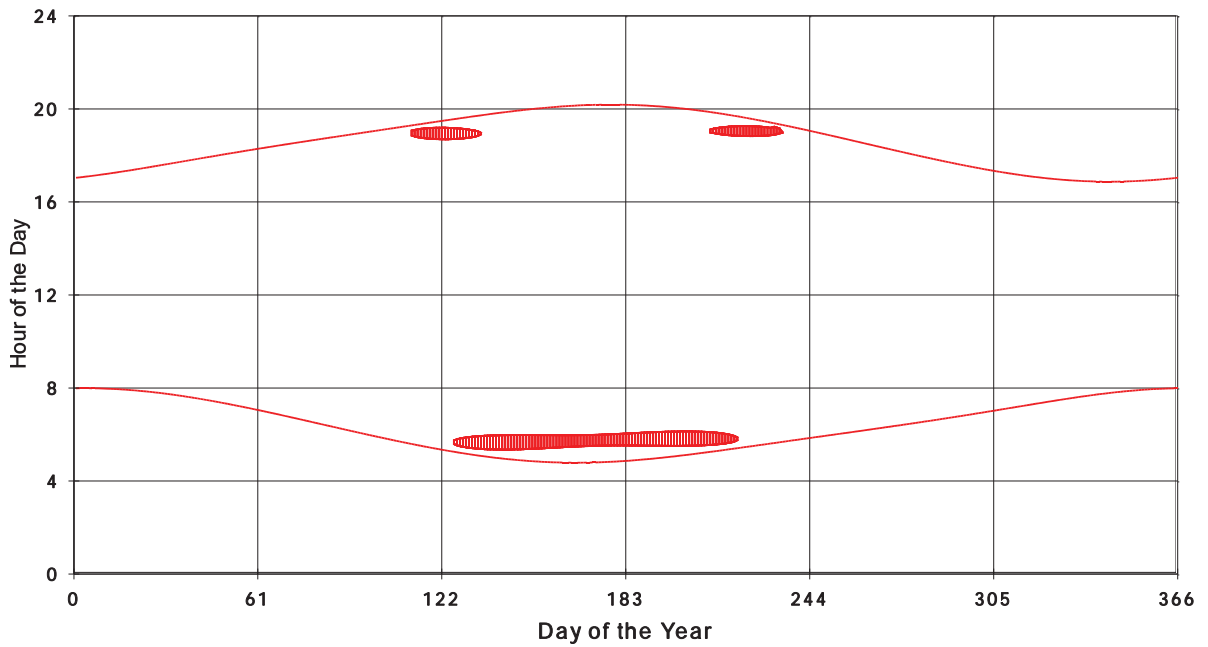

January 31 2013 Flicker with no barns
shadow Times on House 2466, All Windows from All Turbine:

January 31 2013 Flicker with no barns
shadow Times on House 2489, All Windows from All Turbine:

January 31 2013 Flicker with no barns
shadow Times on House 2491, All Windows from All Turbine:

January 31 2013 Flicker with no barns
shadow Times on House 2493, All Windows from All Turbine:

January 31 2013 Flicker with no barns
shadow Times on House 2494, All Windows from All Turbine:

January 31 2013 Flicker with no barns
shadow Times on House 2495, All Windows from All Turbine: