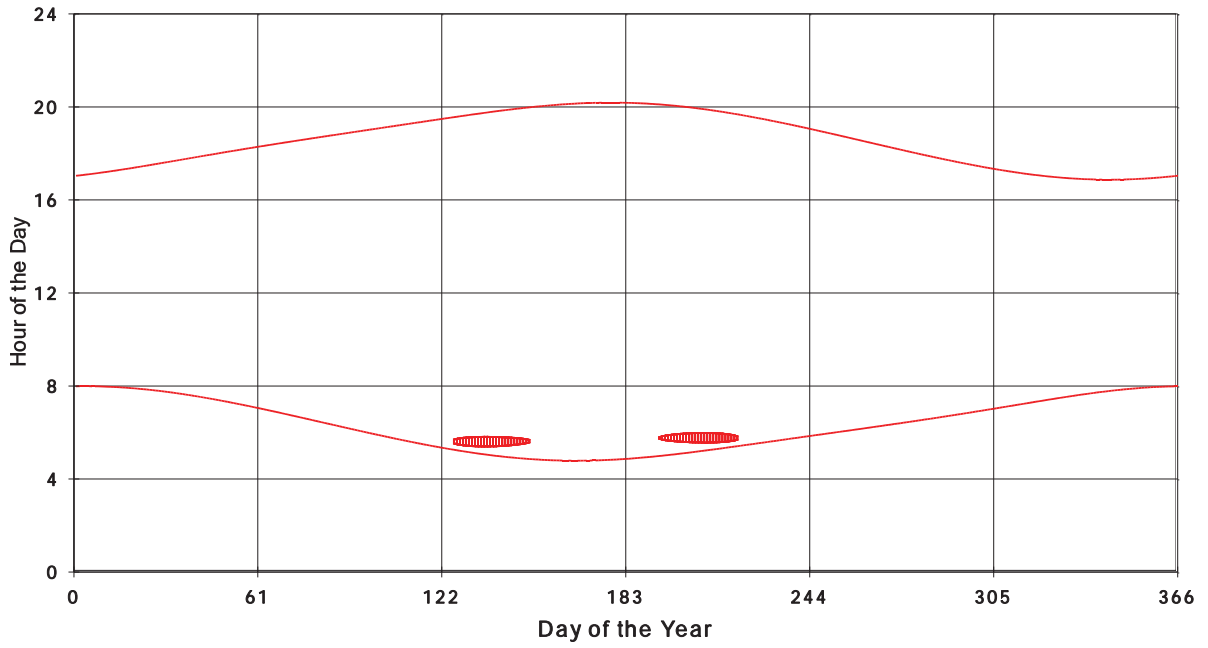

January 31 2013 Flicker with no barns
Shadow Times on House 2304, All Windows from All Turbine: