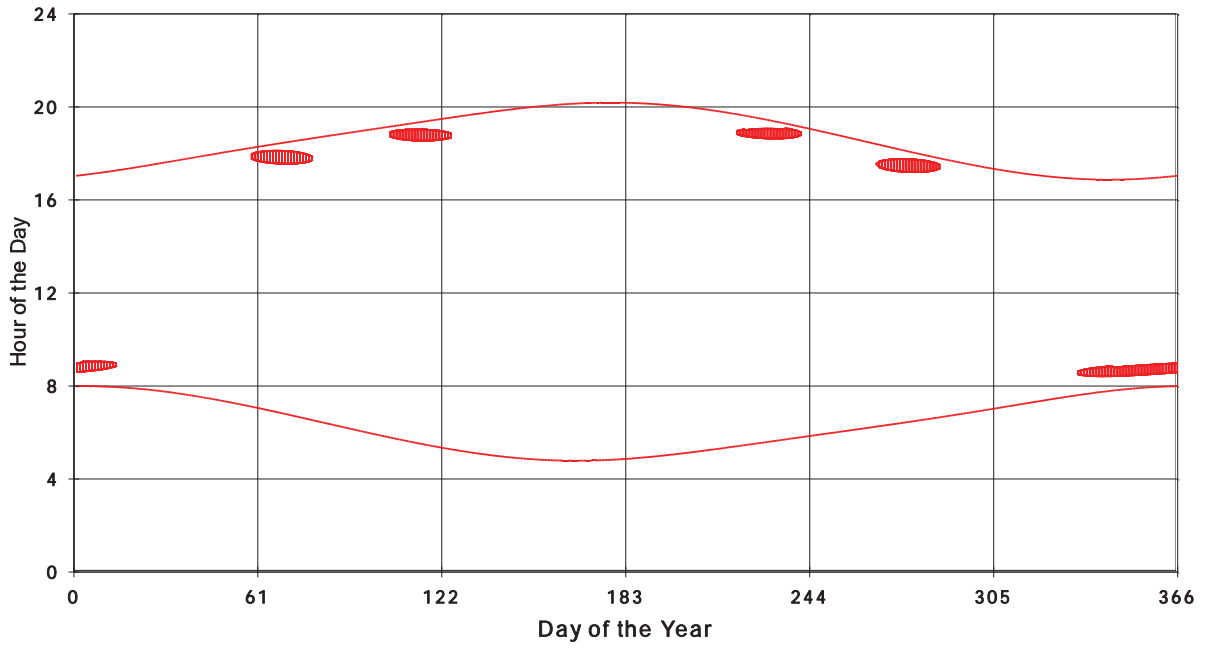

January 31 2013 Flicker with no barns
shadow Times on House 2375, All Windows from All Turbine:

January 31 2013 Flicker with no barns
shadow Times on House 2374, All Windows from All Turbine: