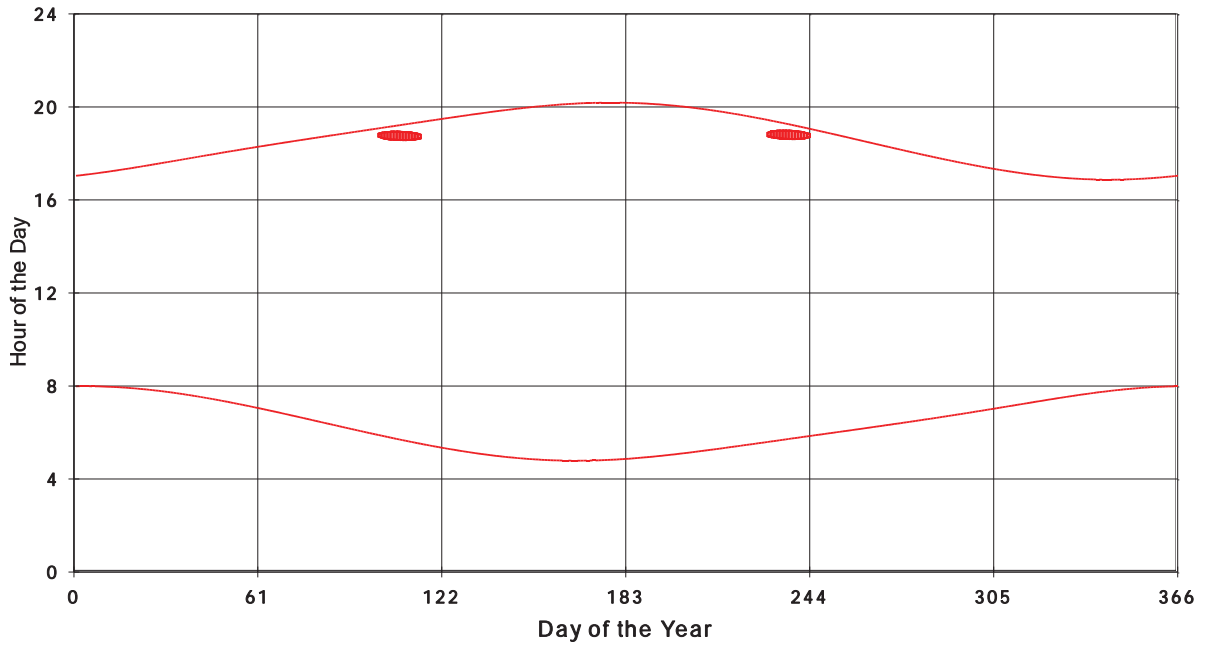

January 31 2013 Flicker with no barns
Shadow Times on House 2349, All Windows from All Turbine:

January 31 2013 Flicker with no barns
Shadow Times on House 2347, All Windows from All Turbine: