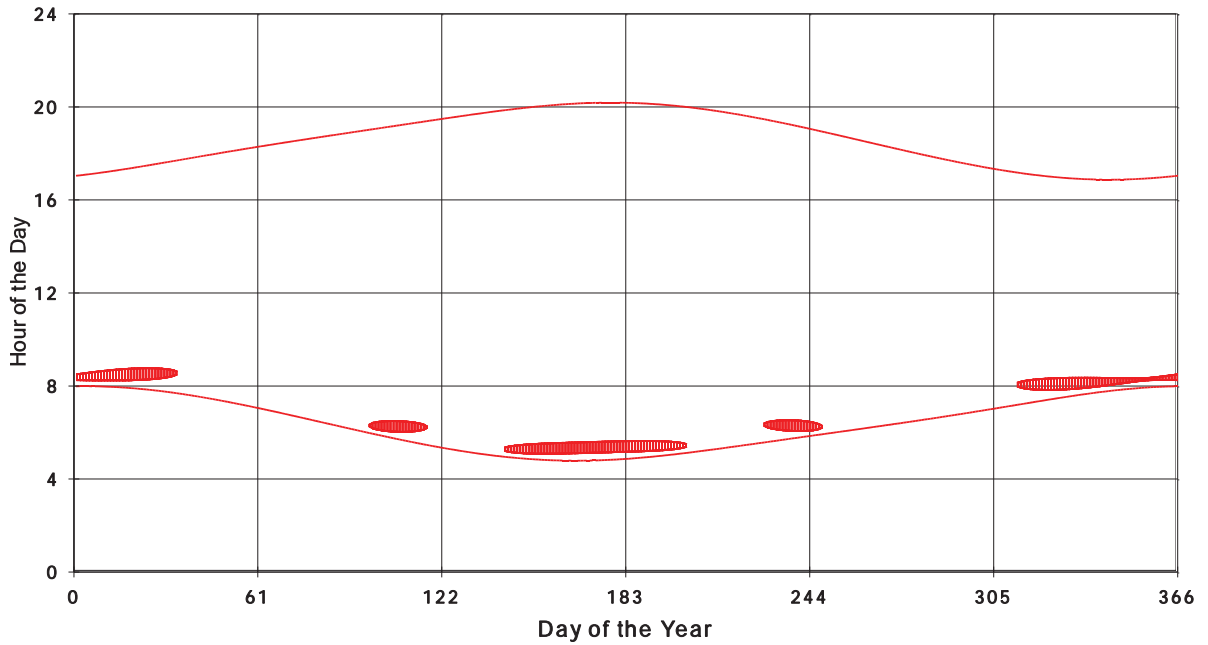

January 31 2013 Flicker with no barns
shadow Times on House 2390, All Windows from All Turbine:

January 31 2013 Flicker with no barns
shadow Times on House 2458, All Windows from All Turbine:

January 31 2013 Flicker with no barns
shadow Times on House 2460, All Windows from All Turbine:

January 31 2013 Flicker with no barns
shadow Times on House 2466, All Windows from All Turbine:

January 31 2013 Flicker with no barns
shadow Times on House 2489, All Windows from All Turbine:

January 31 2013 Flicker with no barns
shadow Times on House 2491, All Windows from All Turbine: