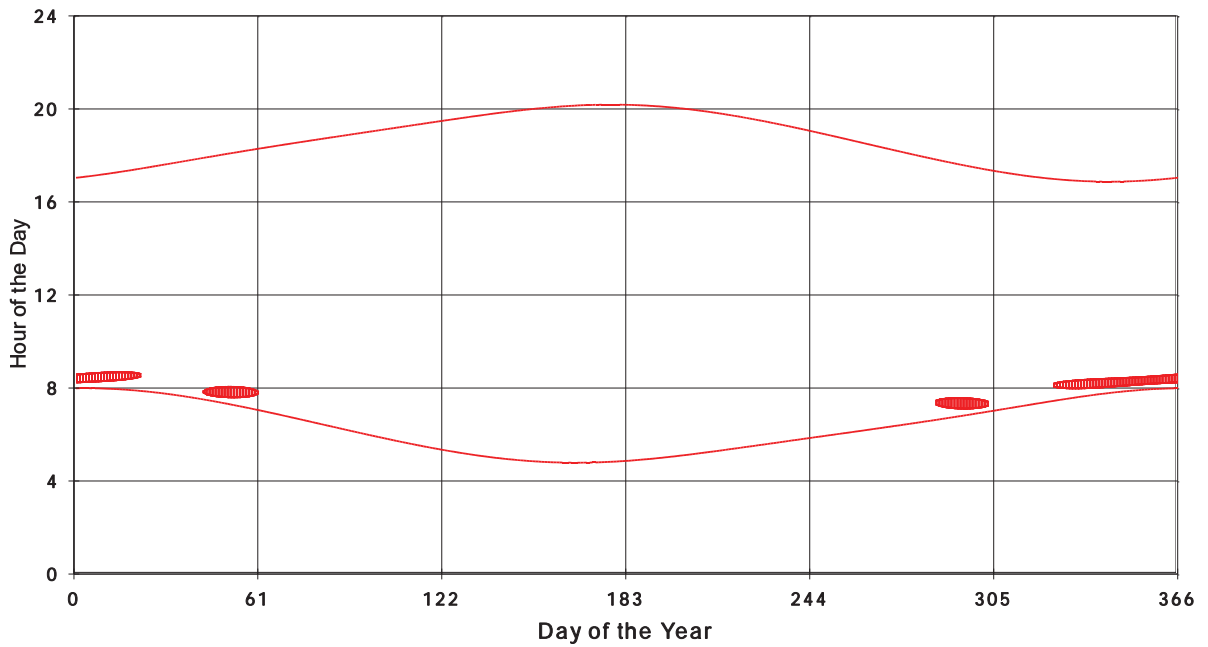

January 31 2013 Flicker with no barns
Shadow Times on House 2381, All Windows from All Turbine:

January 31 2013 Flicker with no barns
Shadow Times on House 2378, All Windows from All Turbine: