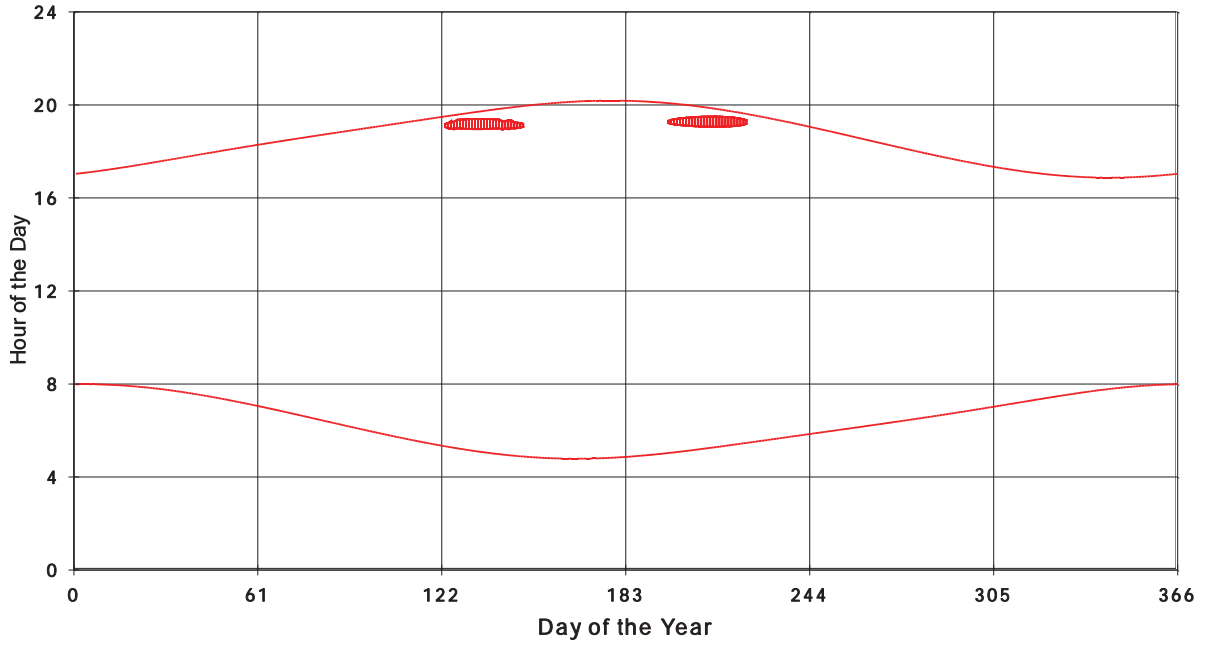

January 31 2013 Flicker with no barns
shadow Times on House 2458, All Windows from All Turbine: