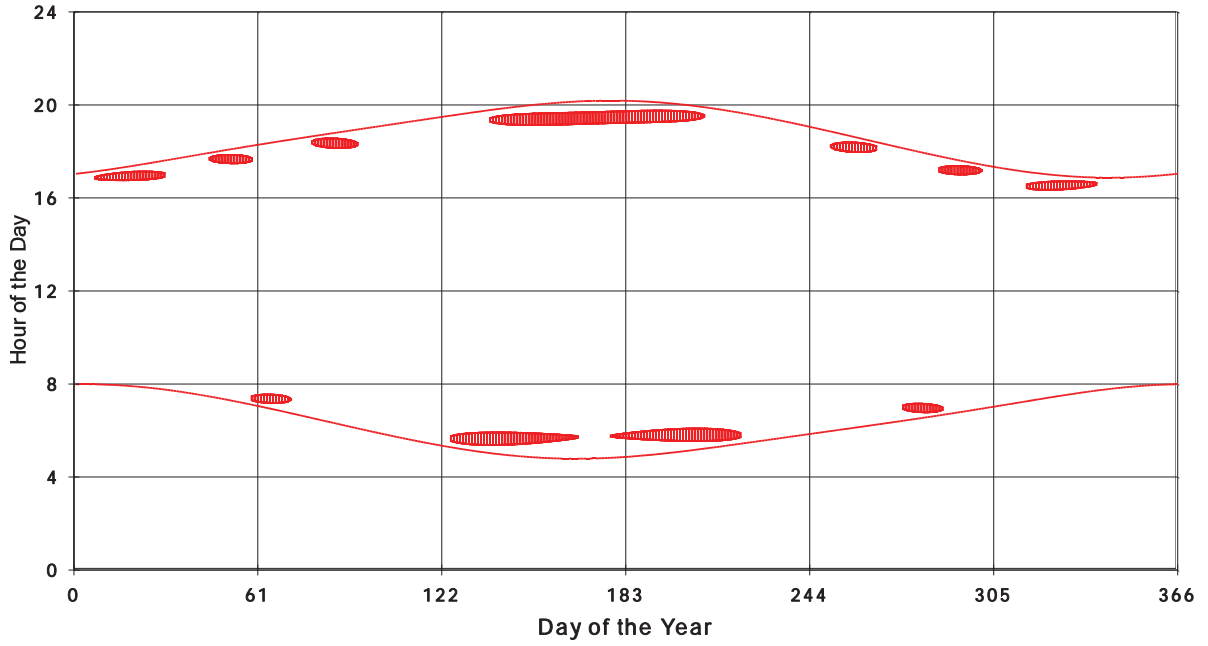

January 31 2013 Flicker with no barns
Shadow Times on House 2529, All Windows from All Turbine: