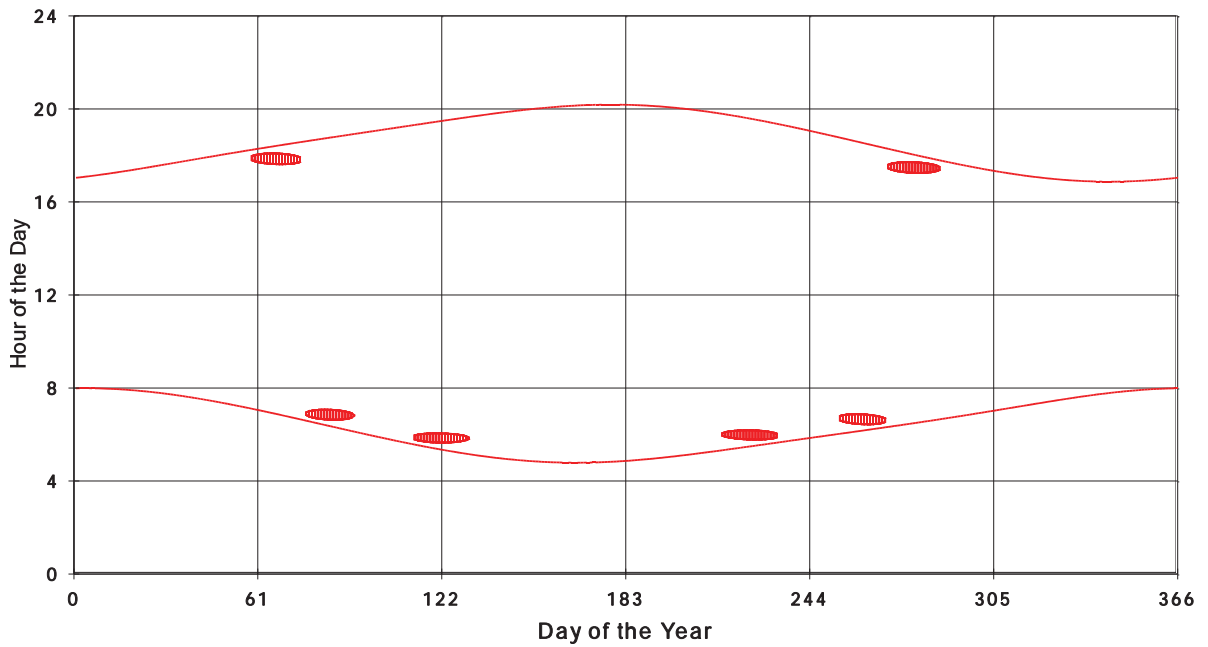

January 31 2013 Flicker with no barns
Shadow Times on House 2218, All Windows from All Turbine:

January 31 2013 Flicker with no barns
Shadow Times on House 2219, All Windows from All Turbine:

January 31 2013 Flicker with no barns
shadow Times on House 2220, All Windows from All Turbine:

January 31 2013 Flicker with no barns
shadow Times on House 2221, All Windows from All Turbine:

January 31 2013 Flicker with no barns
shadow Times on House 2226, All Windows from All Turbine:

January 31 2013 Flicker with no barns
shadow Times on House 2227, All Windows from All Turbine: