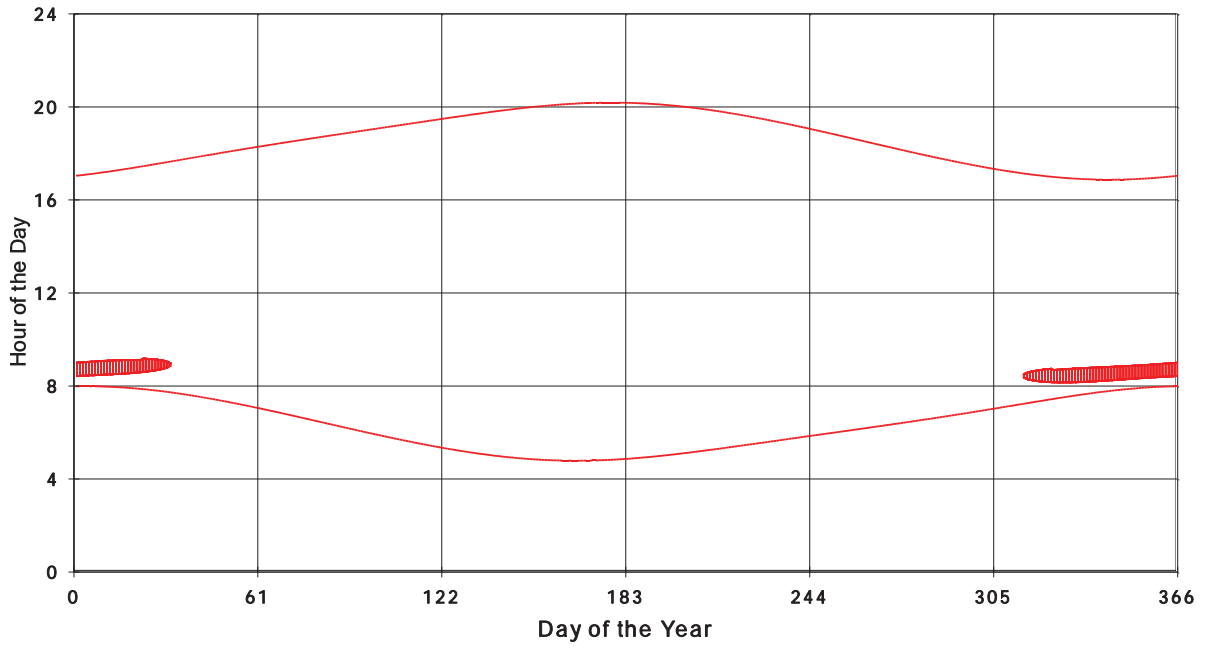

January 31 2013 Flicker with no barns
Shadow Times on House 2526, All Windows from All Turbine: