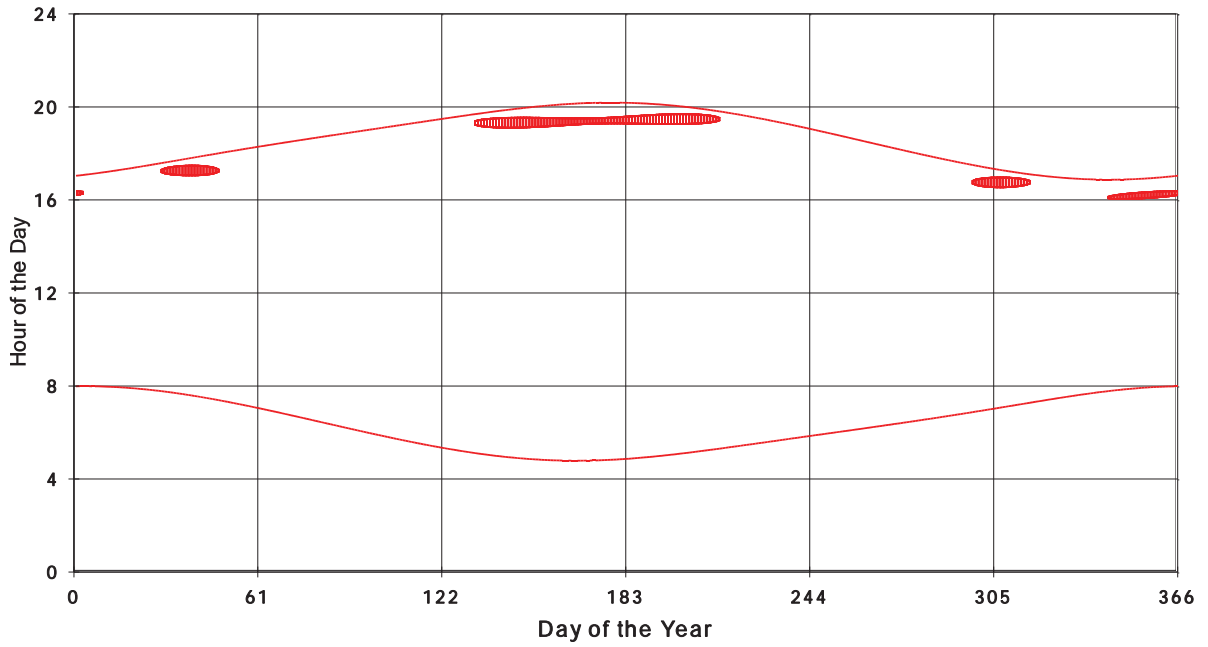

January 31 2013 Flicker with no barns
shadow Times on House 2358, All Windows from All Turbine:

January 31 2013 Flicker with no barns
Shadow Times on House 2357, All Windows from All Turbine: