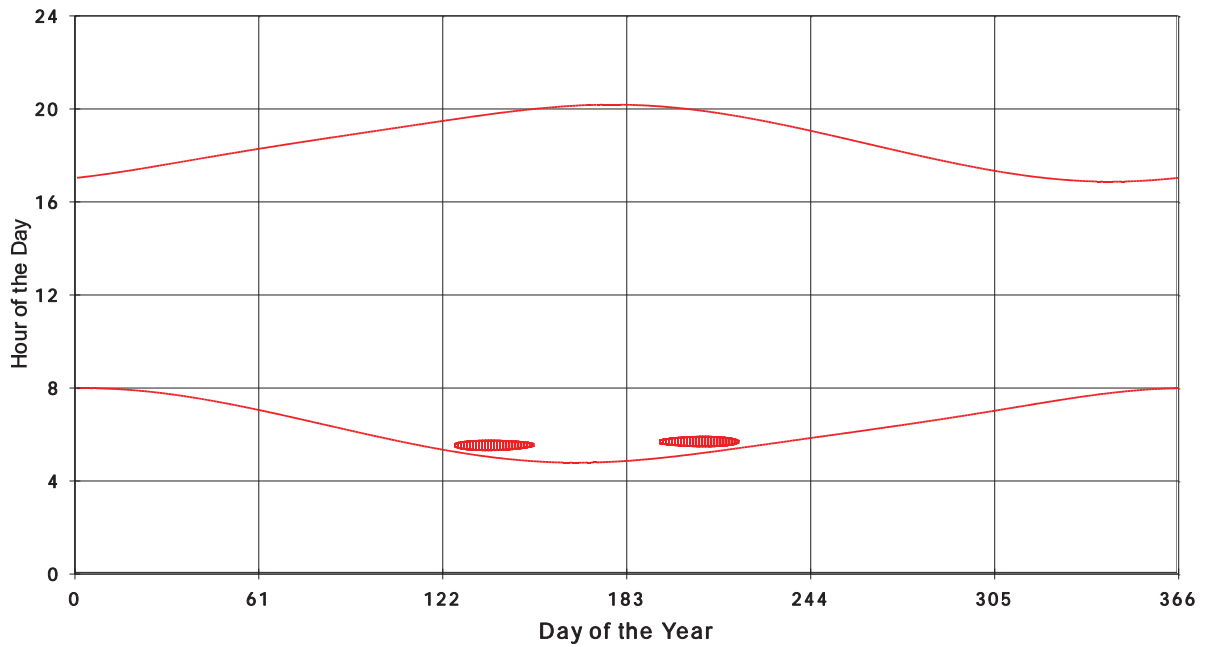

January 31 2013 Flicker with no barns
Shadow Times on House 2344, All Windows from All Turbine:

January 31 2013 Flicker with no barns
shadow Times on House 2342, All Windows from All Turbine: