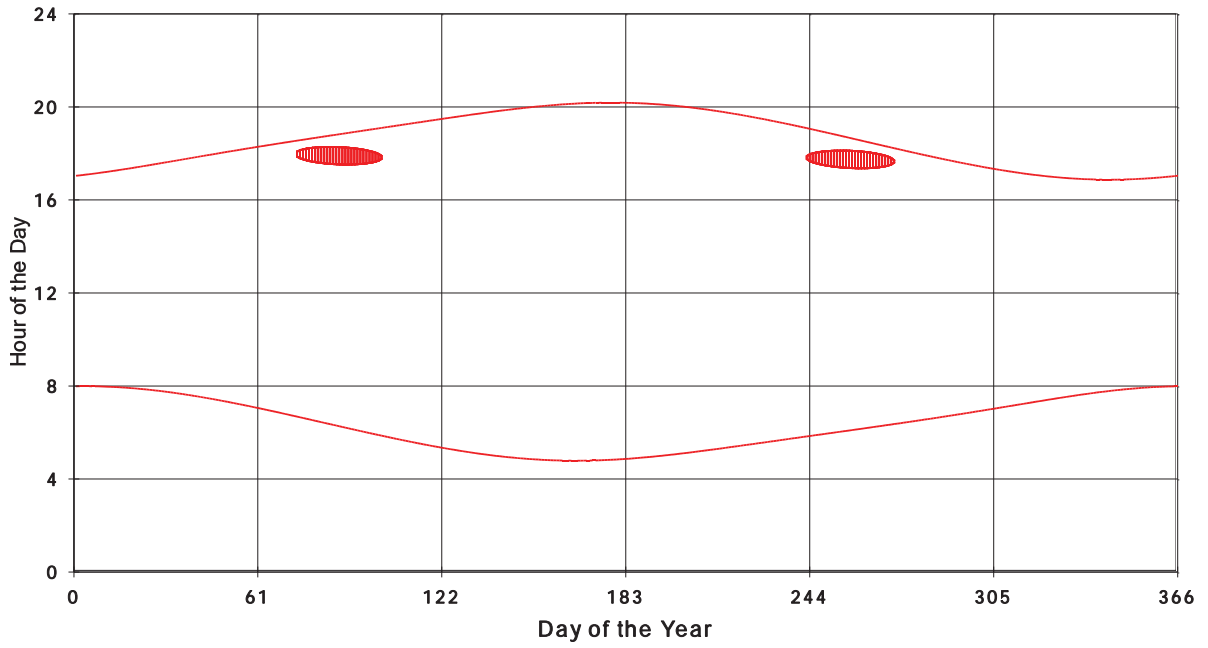

January 31 2013 Flicker with no barns
shadow Times on House 2500, All Windows from All Turbine:

January 31 2013 Flicker with no barns
shadow Times on House 2498, All Windows from All Turbine: