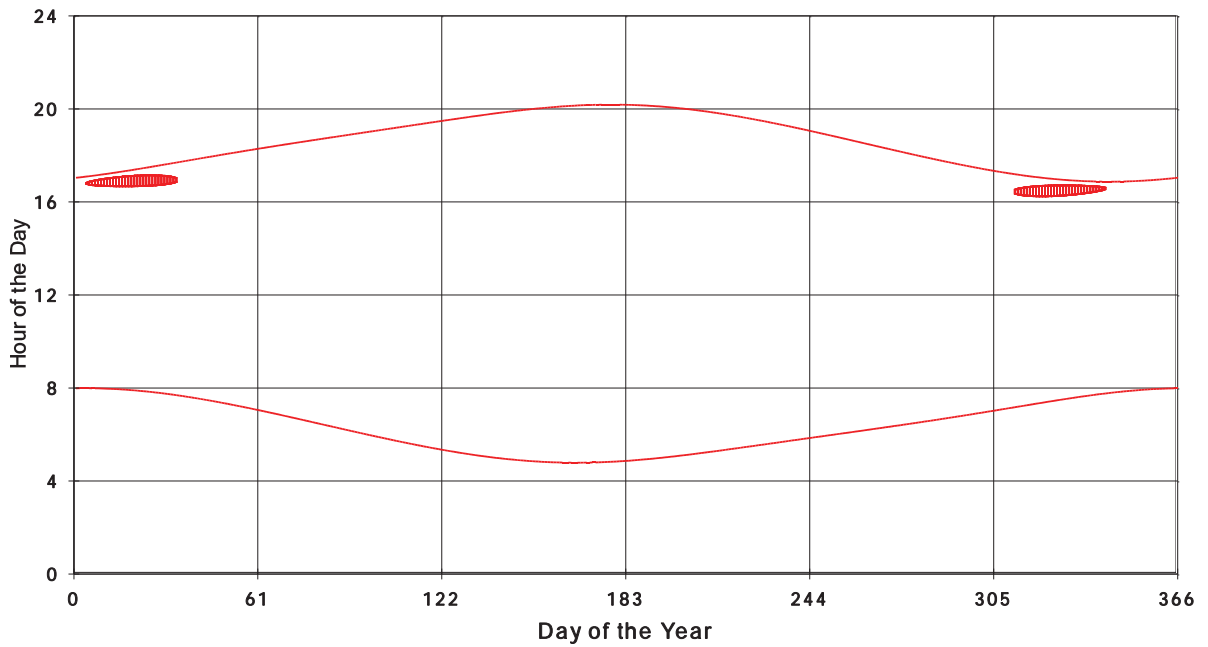

January 31 2013 Flicker with no barns
shadow Times on House 2309, All Windows from All Turbine:

January 31 2013 Flicker with no barns
Shadow Times on House 2308, All Windows from All Turbine: