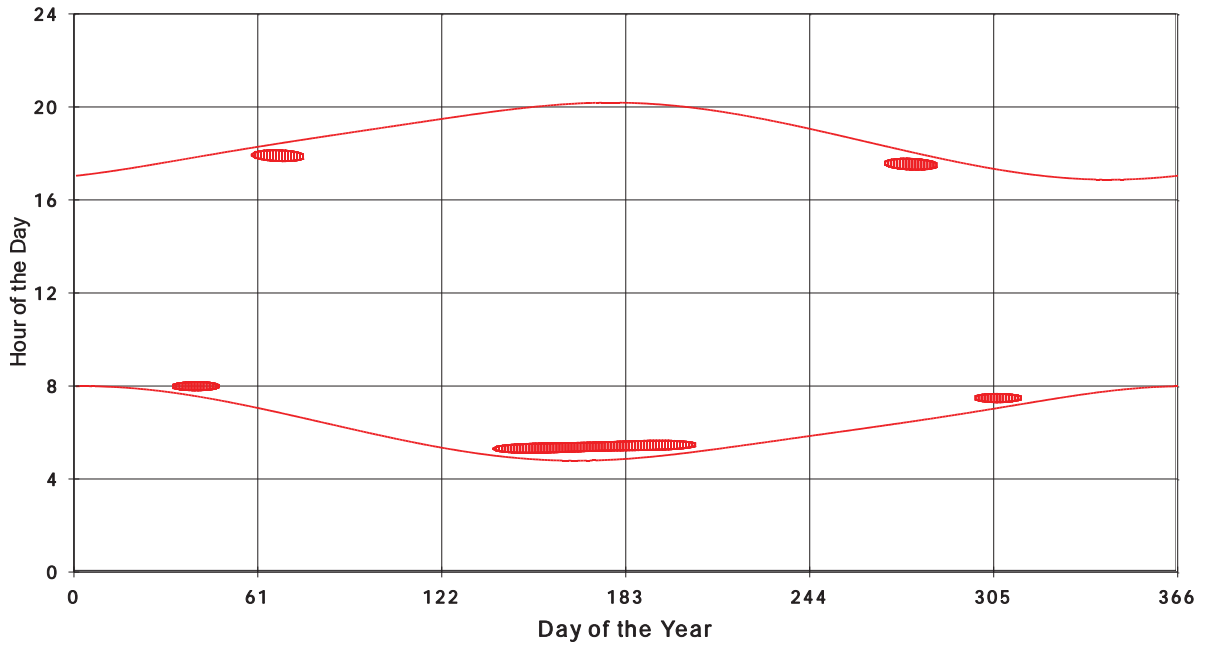

January 31 2013 Flicker with no barns
Shadow Times on House 2529, All Windows from All Turbine:

January 31 2013 Flicker with no barns
Shadow Times on House 2528, All Windows from All Turbine: