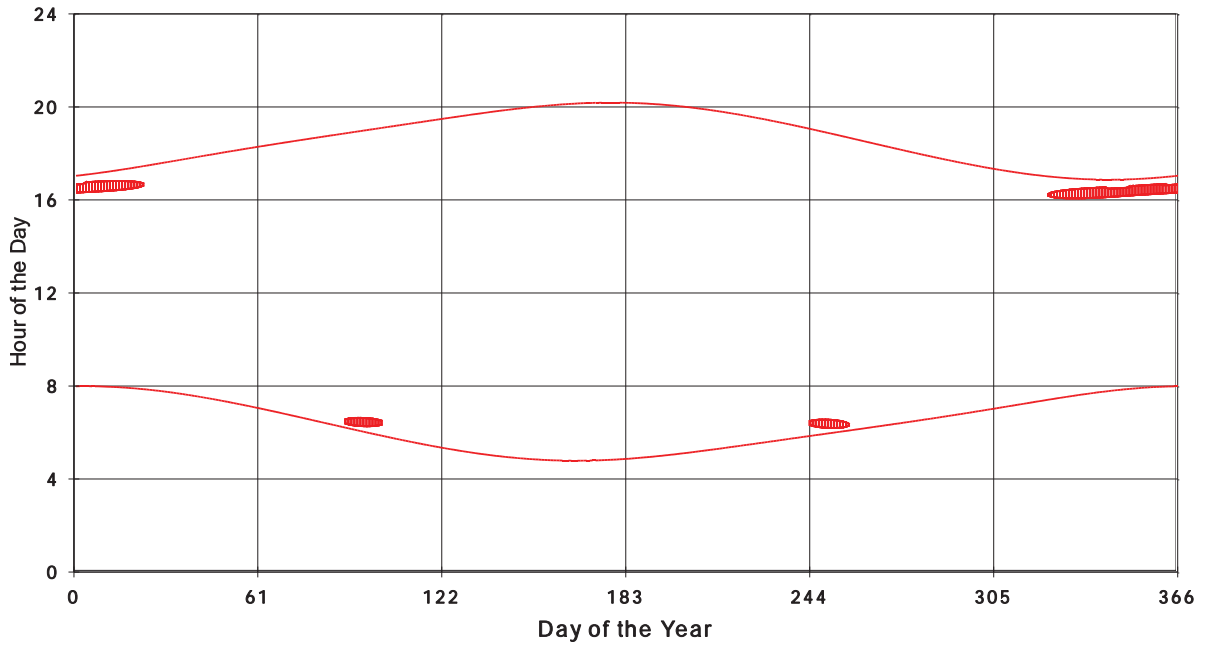

January 31 2013 Flicker with no barns
Shadow Times on House 2218, All Windows from All Turbine:

January 31 2013 Flicker with no barns
Shadow Times on House 2219, All Windows from All Turbine:

January 31 2013 Flicker with no barns
shadow Times on House 2220, All Windows from All Turbine:

January 31 2013 Flicker with no barns
shadow Times on House 2221, All Windows from All Turbine:

January 31 2013 Flicker with no barns
shadow Times on House 2226, All Windows from All Turbine:

January 31 2013 Flicker with no barns
shadow Times on House 2227, All Windows from All Turbine: