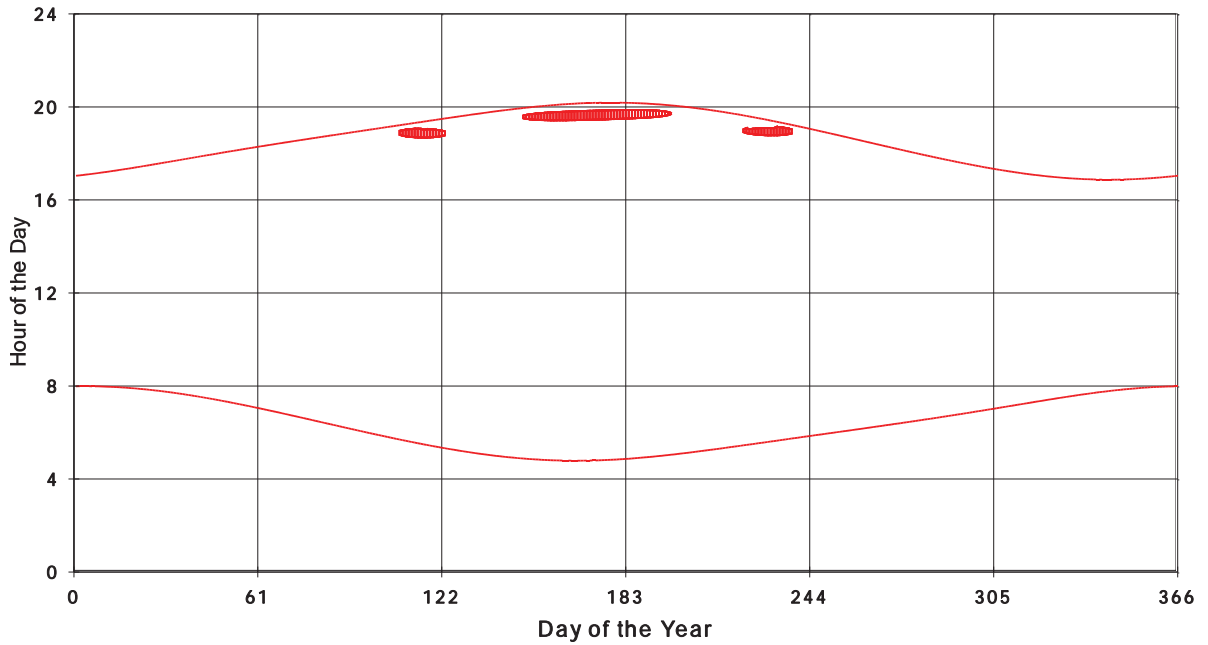

January 31 2013 Flicker with no barns
shadow Times on House 2389, All Windows from All Turbine:

January 31 2013 Flicker with no barns
Shadow Times on House 2388, All Windows from All Turbine: