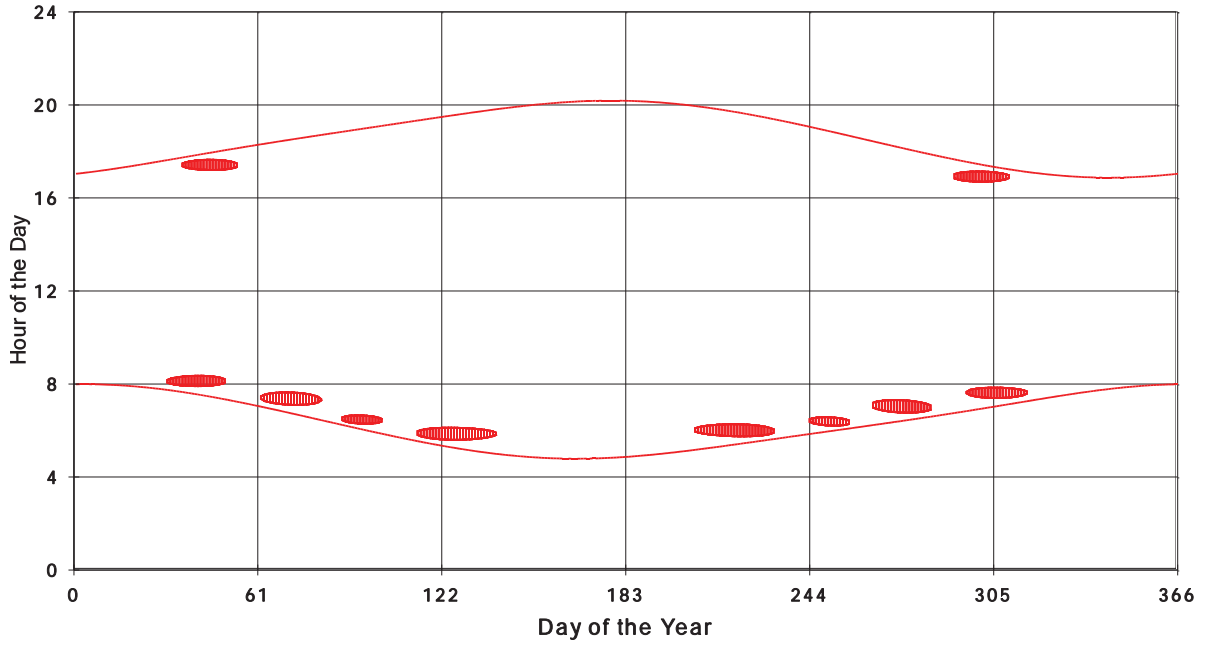

January 31 2013 Flicker with no barns
Shadow Times on House 2218, All Windows from All Turbine:

January 31 2013 Flicker with no barns
Shadow Times on House 2219, All Windows from All Turbine:

January 31 2013 Flicker with no barns
shadow Times on House 2220, All Windows from All Turbine:

January 31 2013 Flicker with no barns
shadow Times on House 2221, All Windows from All Turbine:

January 31 2013 Flicker with no barns
shadow Times on House 2226, All Windows from All Turbine:

January 31 2013 Flicker with no barns
shadow Times on House 2227, All Windows from All Turbine: