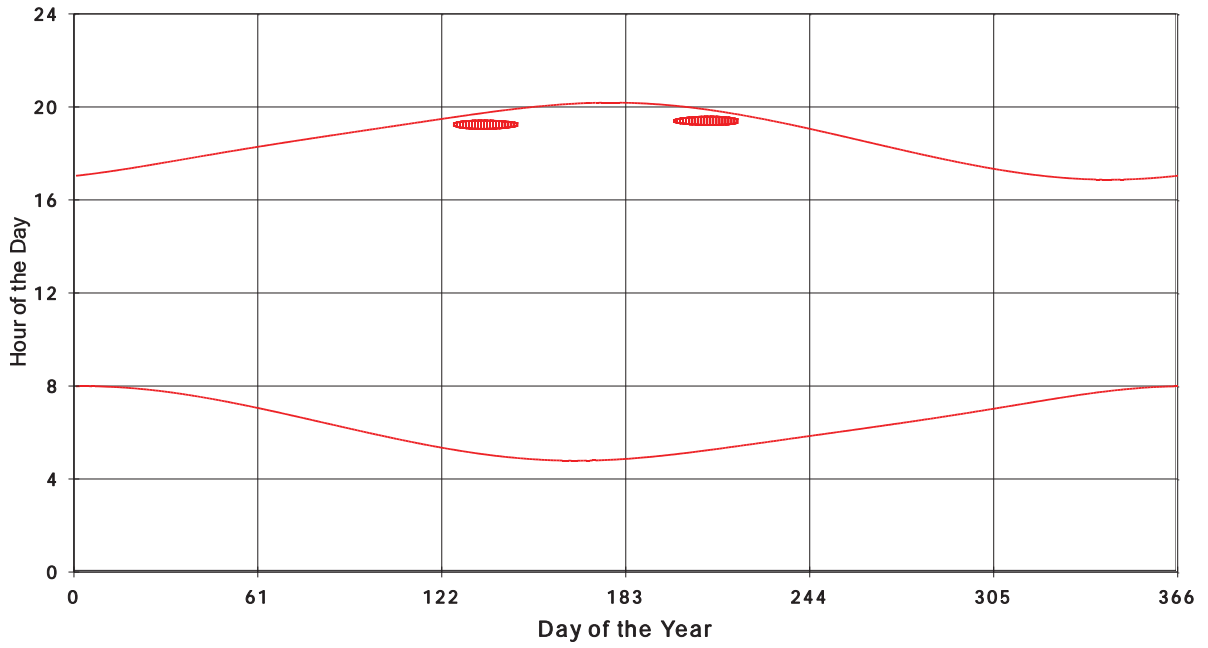

January 31 2013 Flicker with no barns
Shadow Times on House 2228, All Windows from All Turbine: