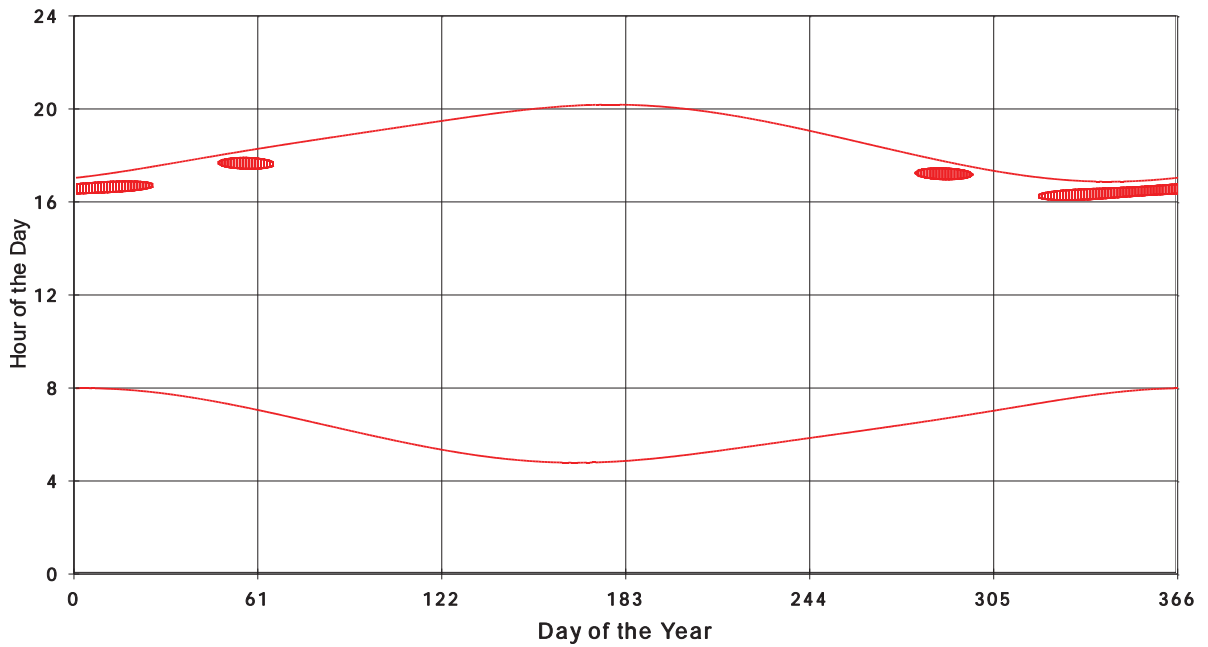

January 31 2013 Flicker with no barns
Shadow Times on House 2385, All Windows from All Turbine:

January 31 2013 Flicker with no barns
Shadow Times on House 2384, All Windows from All Turbine: