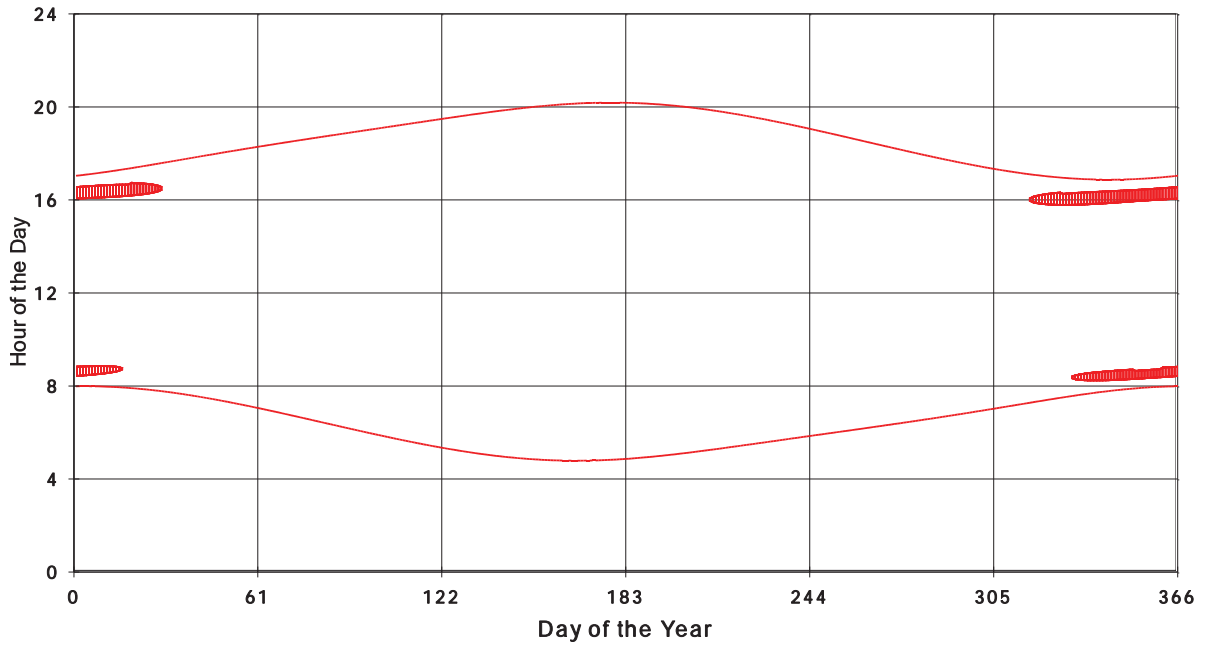

January 31 2013 Flicker with no barns
shadow Times on House 2278, All Windows from All Turbine:

January 31 2013 Flicker with no barns
shadow Times on House 2276, All Windows from All Turbine: