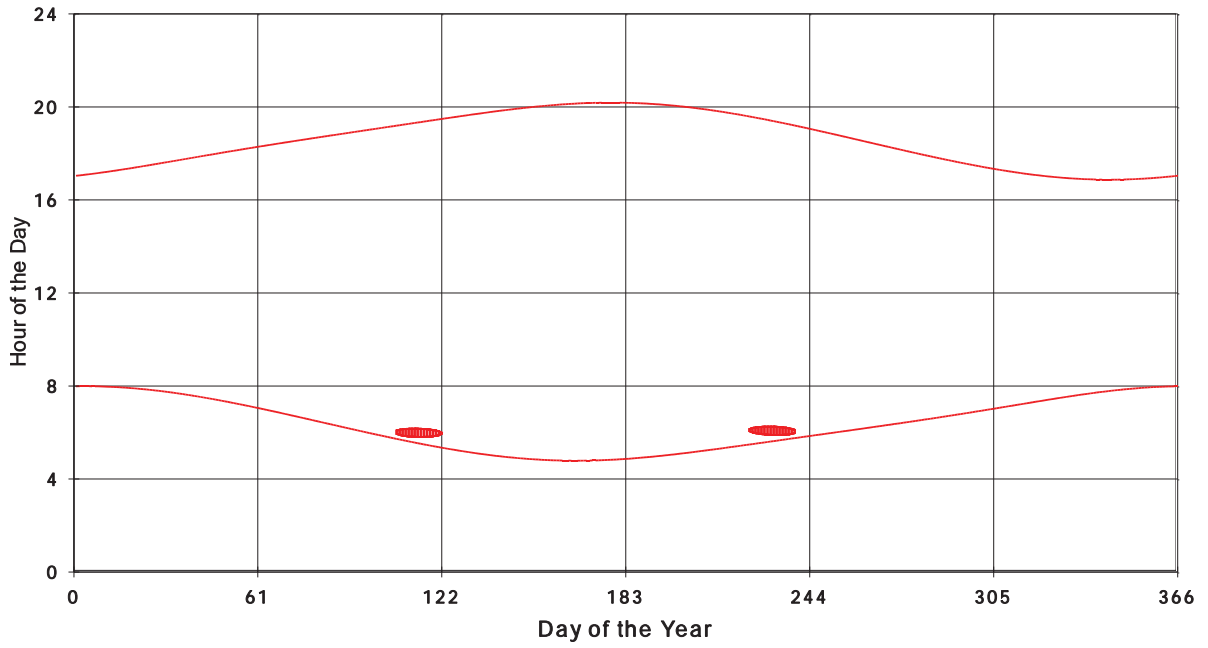

January 31 2013 Flicker with no barns
Shadow Times on House 2378, All Windows from All Turbine:

January 31 2013 Flicker with no barns
Shadow Times on House 2376, All Windows from All Turbine: