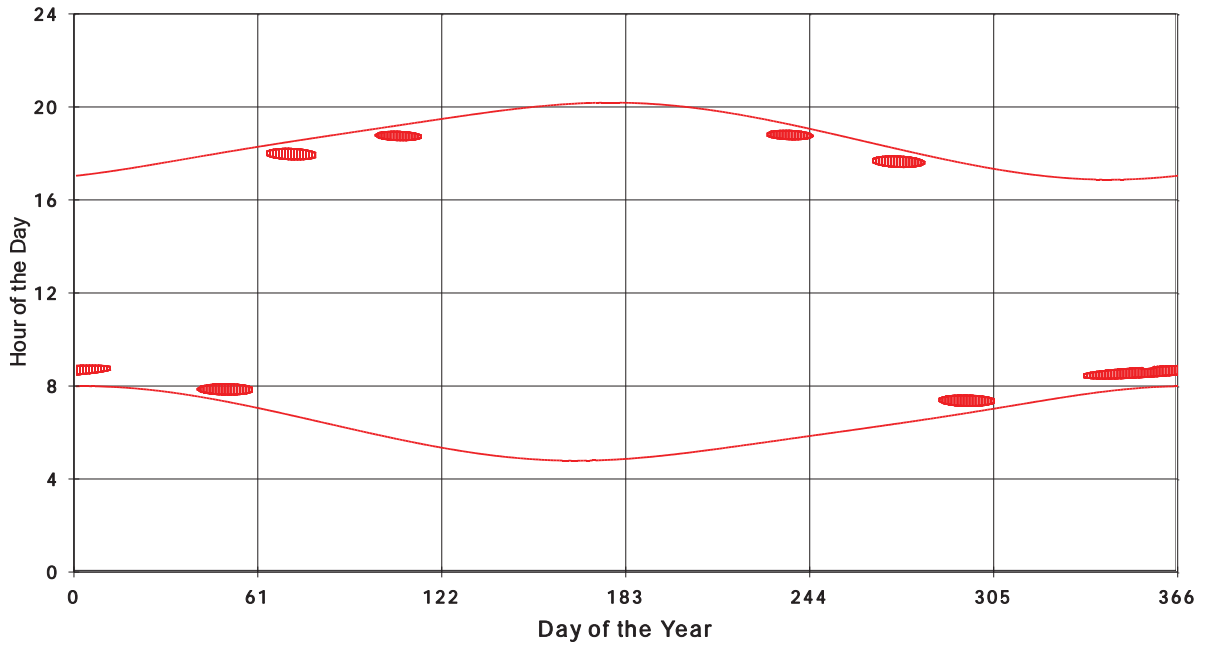

January 31 2013 Flicker with no barns
Shadow Times on House 2218, All Windows from All Turbine:

January 31 2013 Flicker with no barns
Shadow Times on House 2219, All Windows from All Turbine:

January 31 2013 Flicker with no barns
shadow Times on House 2220, All Windows from All Turbine:

January 31 2013 Flicker with no barns
shadow Times on House 2221, All Windows from All Turbine:

January 31 2013 Flicker with no barns
shadow Times on House 2226, All Windows from All Turbine:

January 31 2013 Flicker with no barns
shadow Times on House 2227, All Windows from All Turbine: