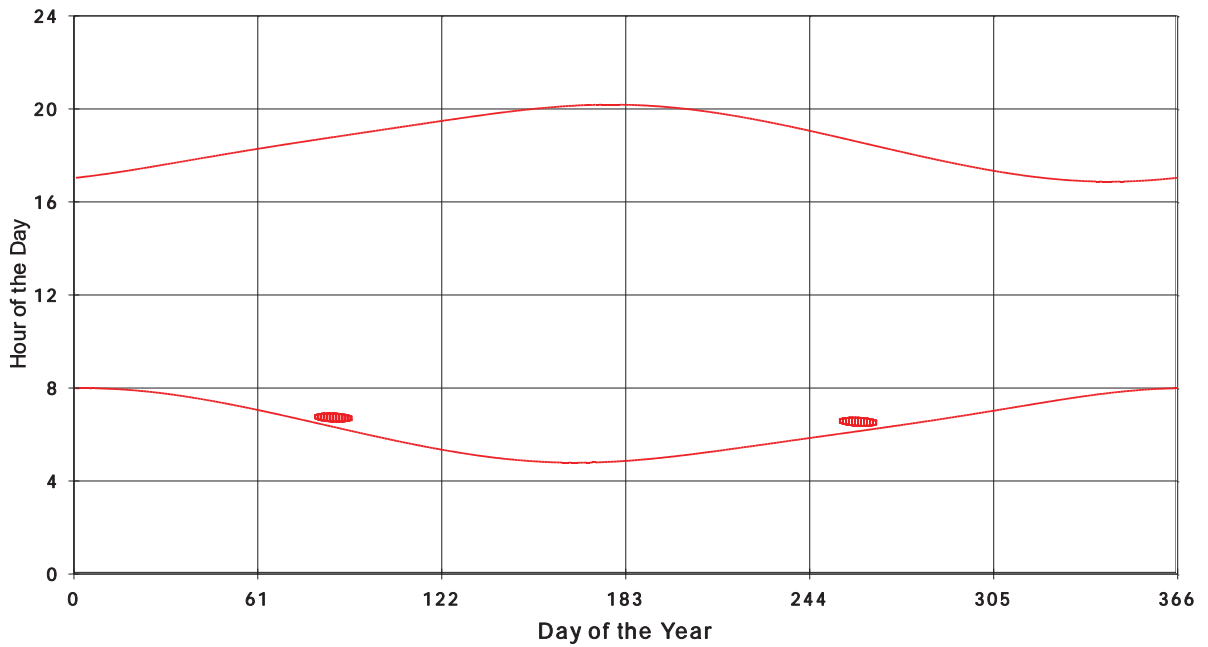

January 31 2013 Flicker with no barns
Shadow Times on House 2347, All Windows from All Turbine:

January 31 2013 Flicker with no barns
Shadow Times on House 2346, All Windows from All Turbine: