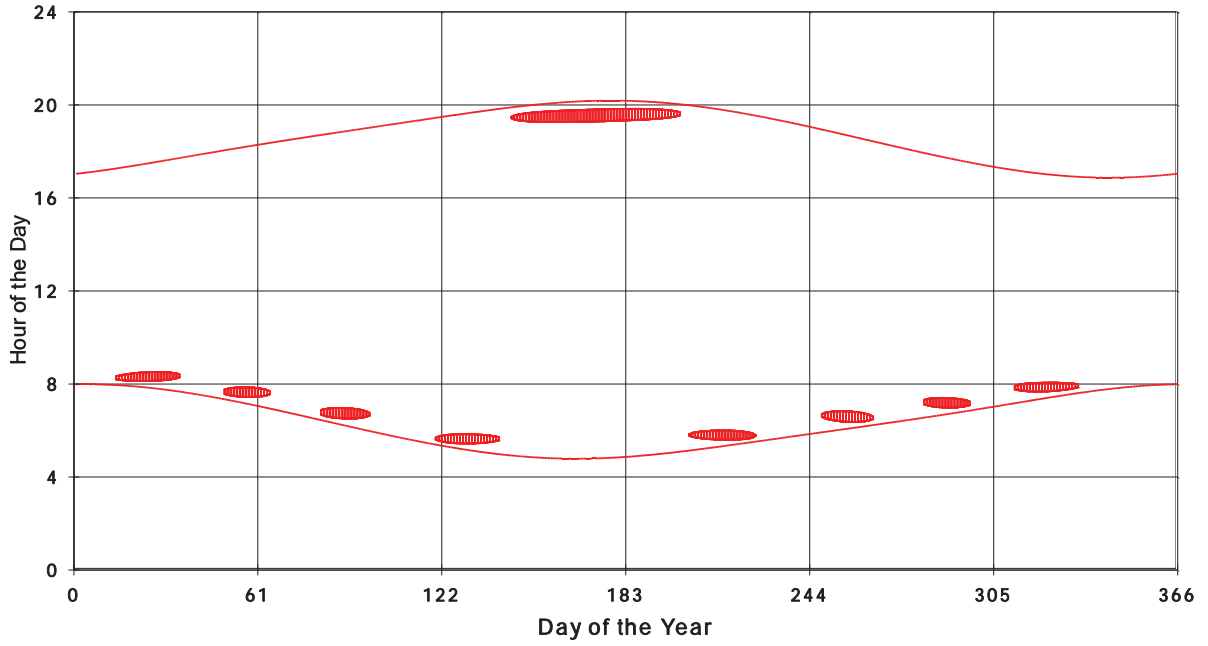

January 31 2013 Flicker with no barns
Shadow Times on House 2531, All Windows from All Turbine: