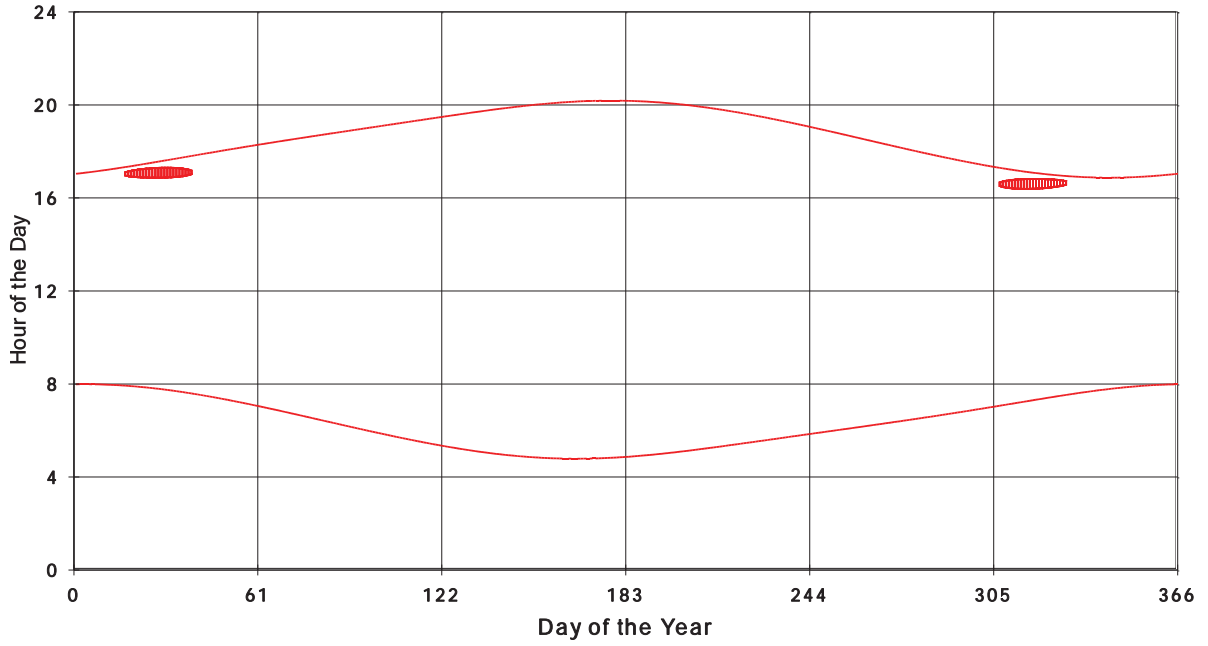

January 31 2013 Flicker with no barns
shadow Times on House 2309, All Windows from All Turbine: