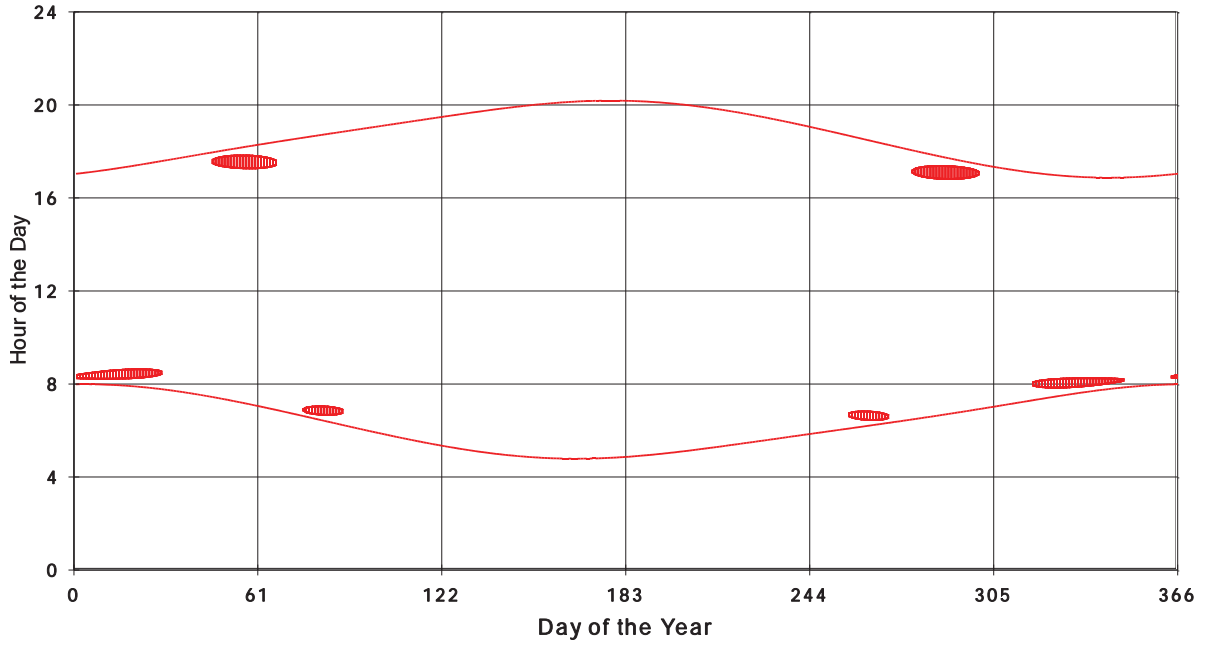

January 31 2013 Flicker with no barns
Shadow Times on House 2218, All Windows from All Turbine:

January 31 2013 Flicker with no barns
Shadow Times on House 2219, All Windows from All Turbine:

January 31 2013 Flicker with no barns
shadow Times on House 2220, All Windows from All Turbine:

January 31 2013 Flicker with no barns
shadow Times on House 2221, All Windows from All Turbine:

January 31 2013 Flicker with no barns
shadow Times on House 2226, All Windows from All Turbine:

January 31 2013 Flicker with no barns
shadow Times on House 2227, All Windows from All Turbine: