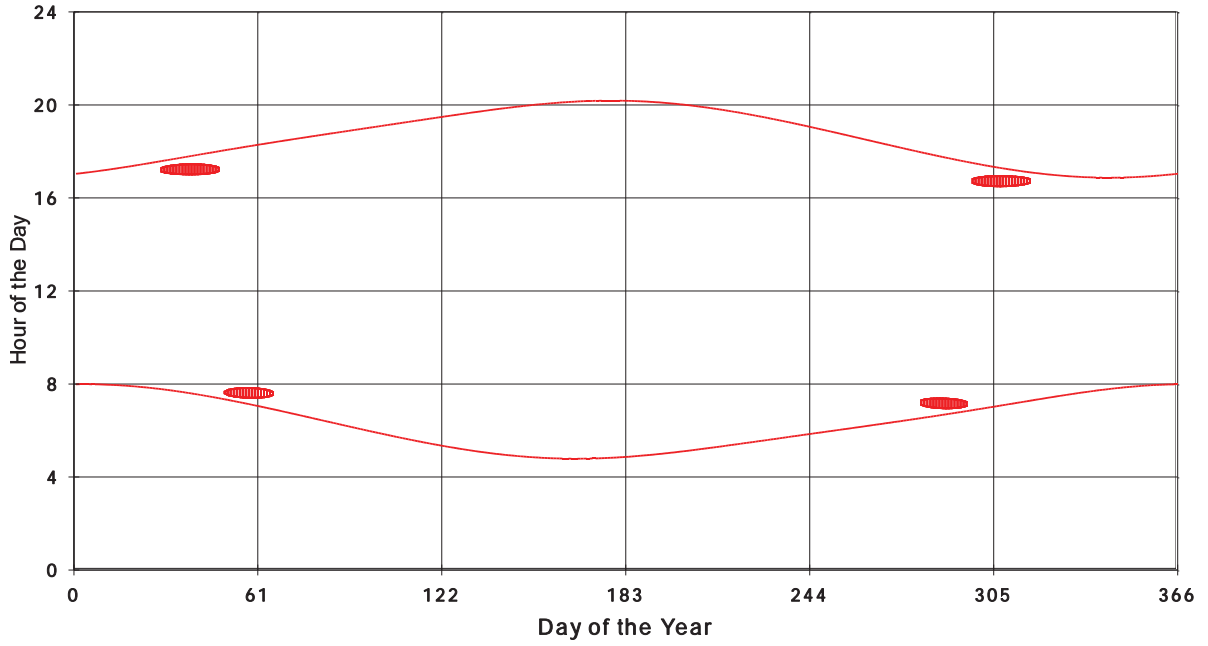

January 31 2013 Flicker with no barns
Shadow Times on House 2385, All Windows from All Turbine: