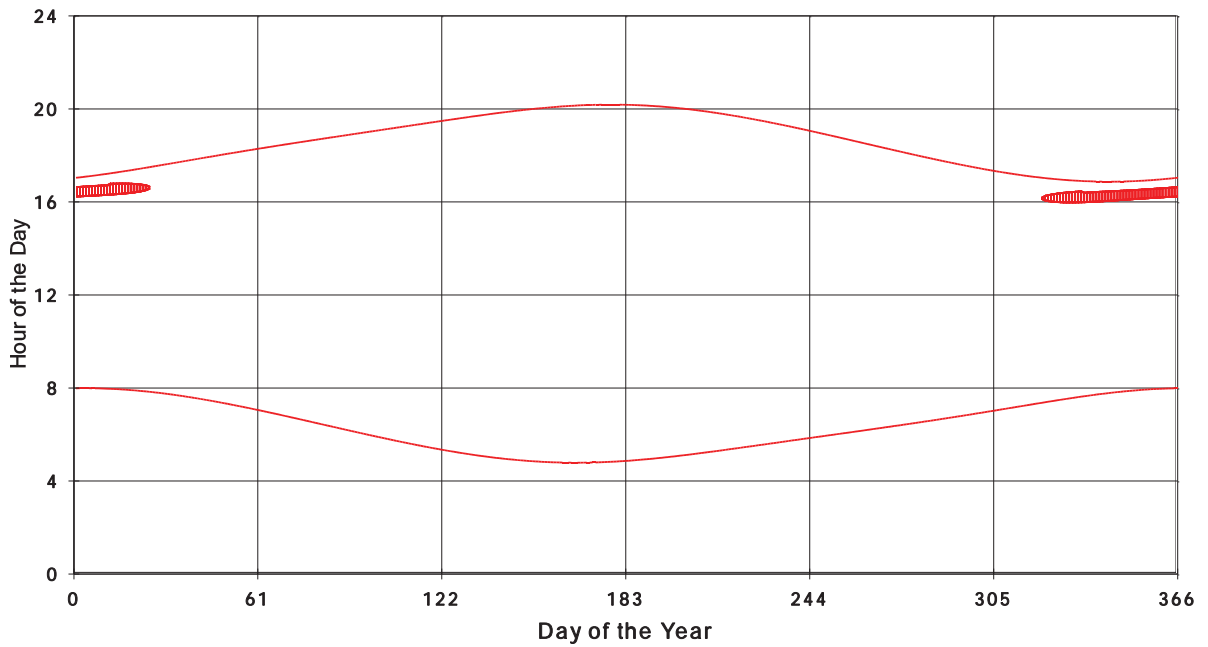

January 31 2013 Flicker with no barns
Shadow Times on House 2508, All Windows from All Turbine:

January 31 2013 Flicker with no barns
shadow Times on House 2500, All Windows from All Turbine: