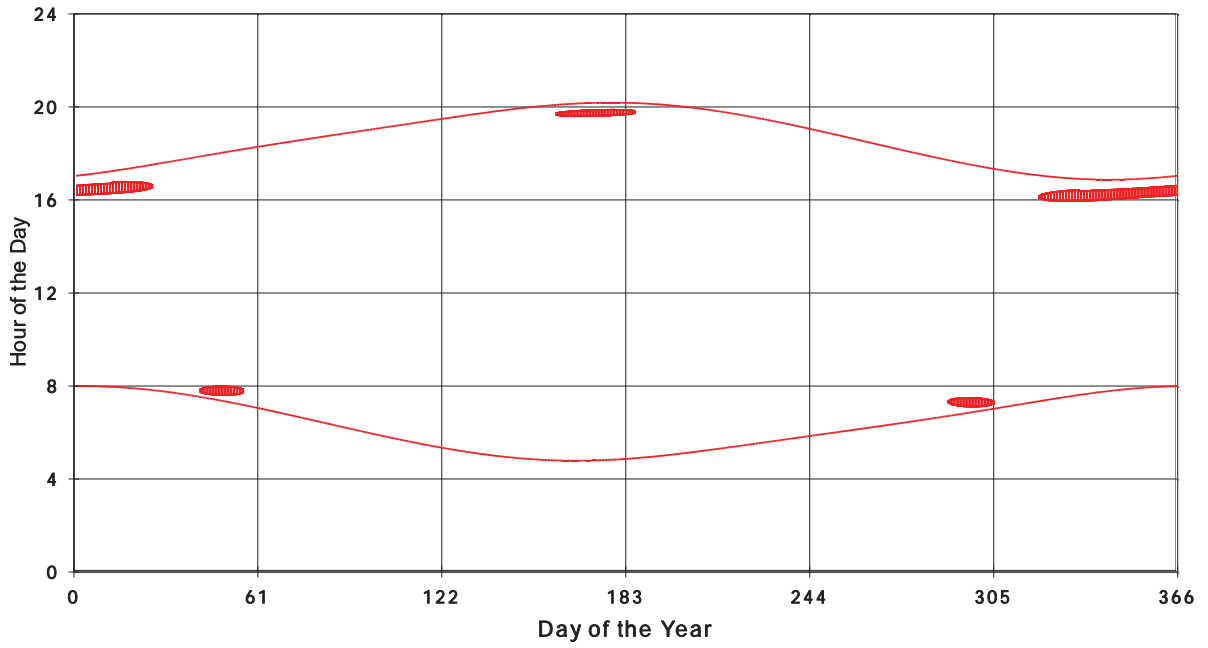

January 31 2013 Flicker with no barns
shadow Times on House 2221, All Windows from All Turbine:

January 31 2013 Flicker with no barns
shadow Times on House 2226, All Windows from All Turbine:

January 31 2013 Flicker with no barns
shadow Times on House 2227, All Windows from All Turbine:

January 31 2013 Flicker with no barns
Shadow Times on House 2228, All Windows from All Turbine:

January 31 2013 Flicker with no barns
Shadow Times on House 2230, All Windows from All Turbine:

January 31 2013 Flicker with no barns
shadow Times on House 2240, All Windows from All Turbine: