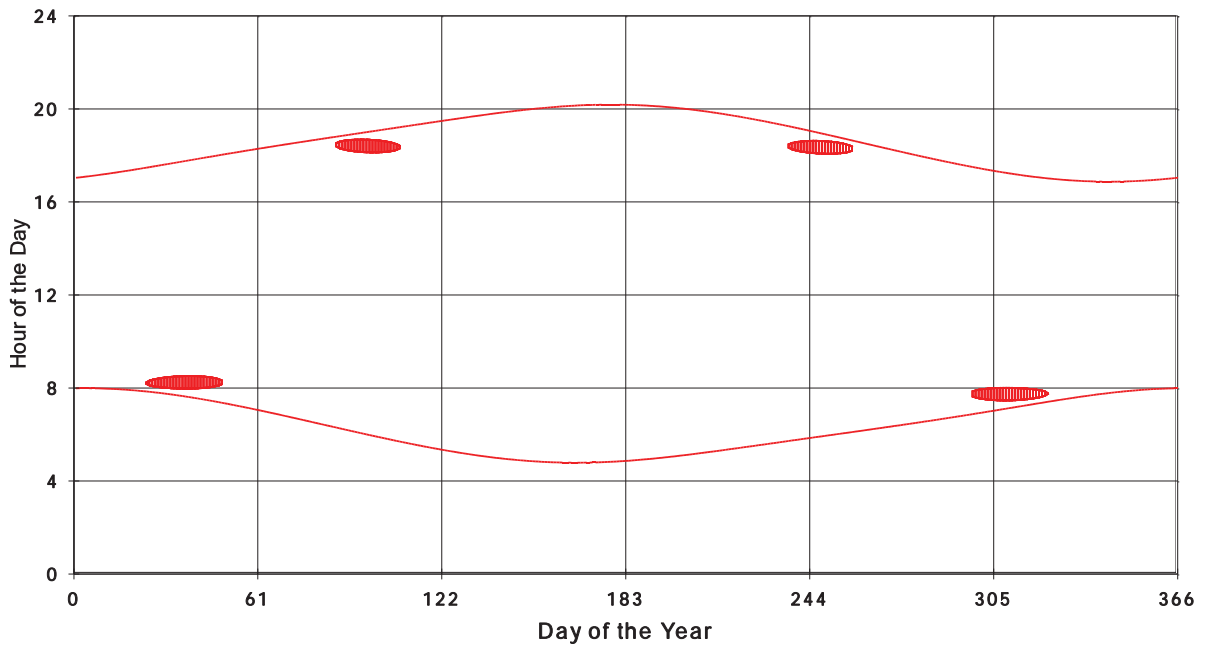

January 31 2013 Flicker with no barns
shadow Times on House 2498, All Windows from All Turbine:

January 31 2013 Flicker with no barns
shadow Times on House 2497, All Windows from All Turbine: