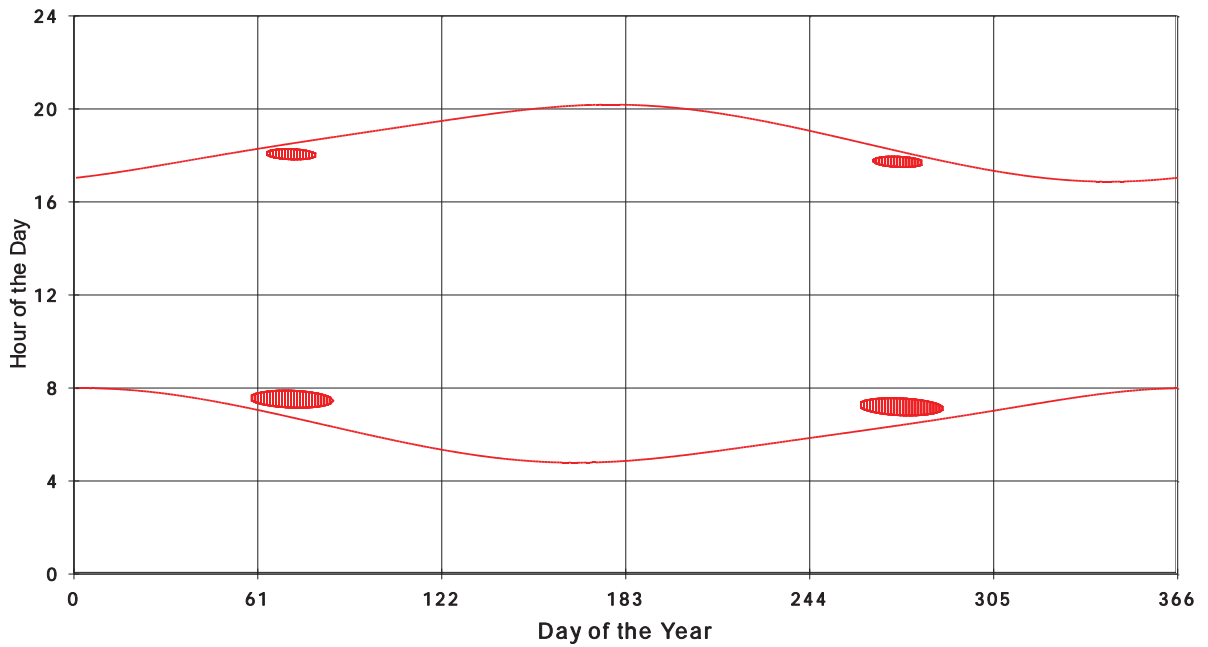

January 31 2013 Flicker with no barns
Shadow Times on House 2228, All Windows from All Turbine:

January 31 2013 Flicker with no barns
Shadow Times on House 2230, All Windows from All Turbine:

January 31 2013 Flicker with no barns
shadow Times on House 2240, All Windows from All Turbine:

January 31 2013 Flicker with no barns
shadow Times on House 2241, All Windows from All Turbine:

January 31 2013 Flicker with no barns
shadow Times on House 2276, All Windows from All Turbine:

January 31 2013 Flicker with no barns
shadow Times on House 2278, All Windows from All Turbine: