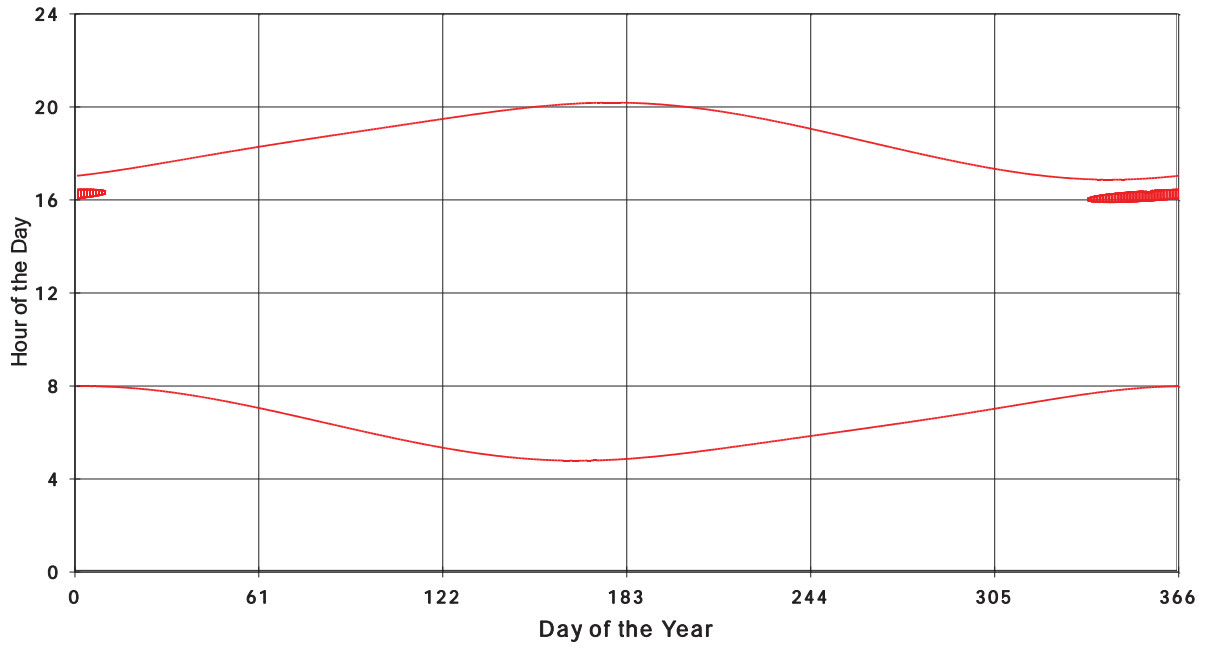

January 31 2013 Flicker with no barns
shadow Times on House 2342, All Windows from All Turbine:

January 31 2013 Flicker with no barns
shadow Times on House 2312, All Windows from All Turbine: