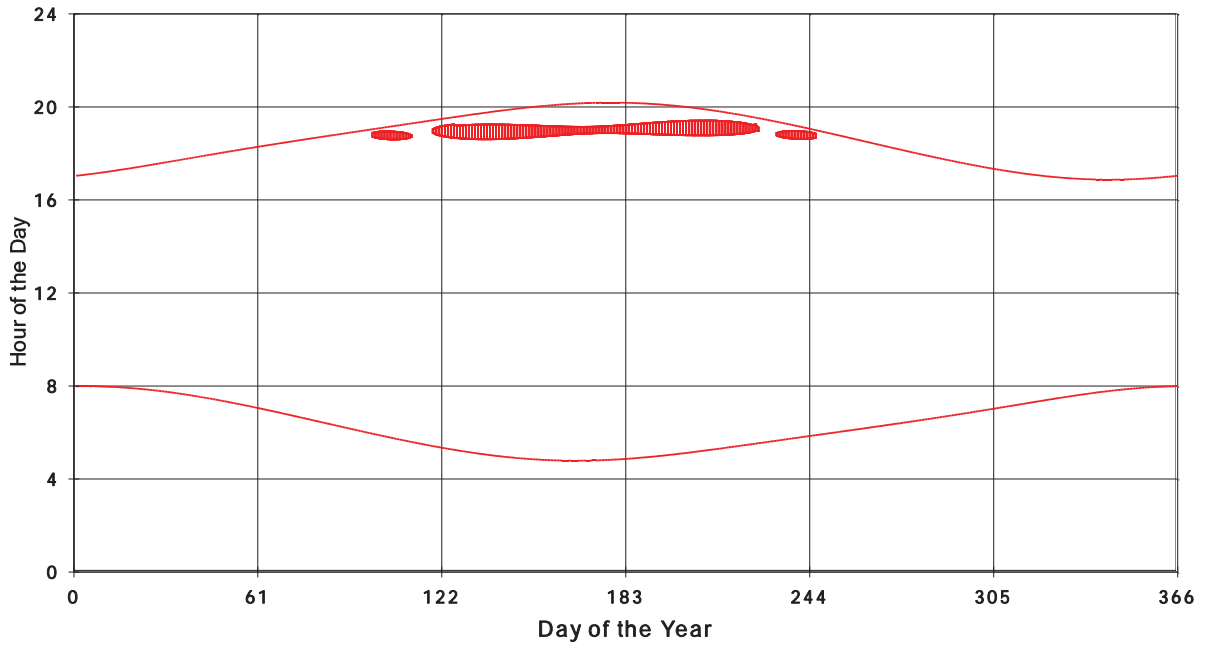

January 31 2013 Flicker with no barns
shadow Times on House 2534, All Windows from All Turbine: