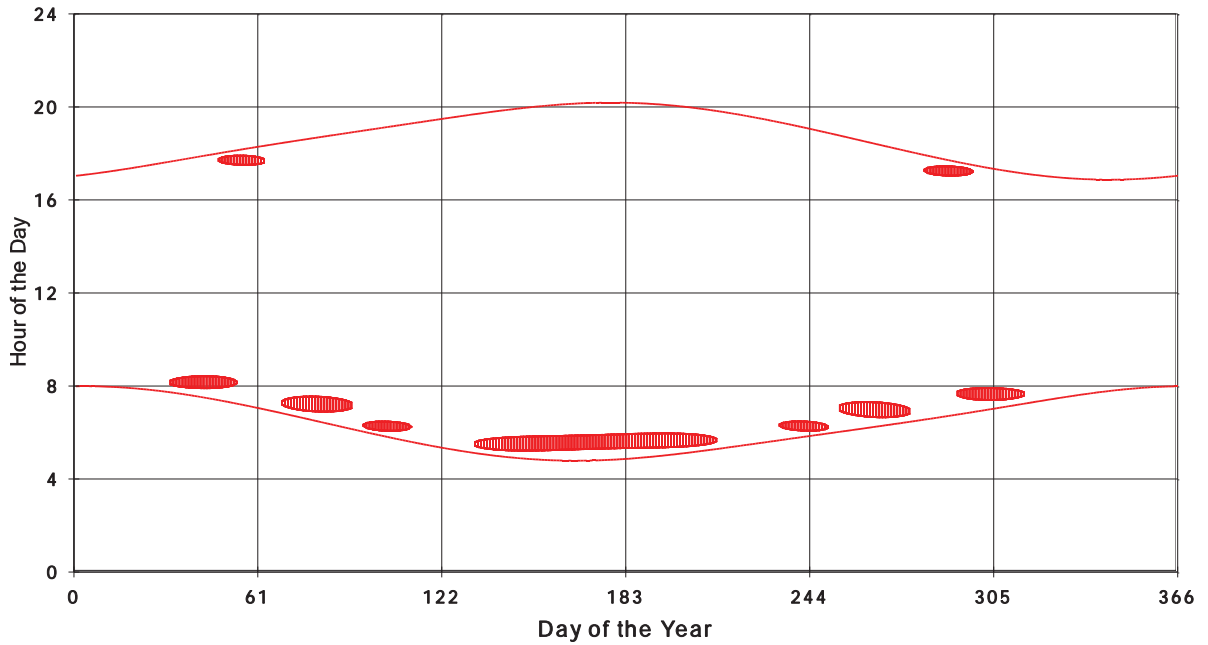

January 31 2013 Flicker with no barns
shadow Times on House 2516, All Windows from All Turbine:

January 31 2013 Flicker with no barns
Shadow Times on House 2515, All Windows from All Turbine: