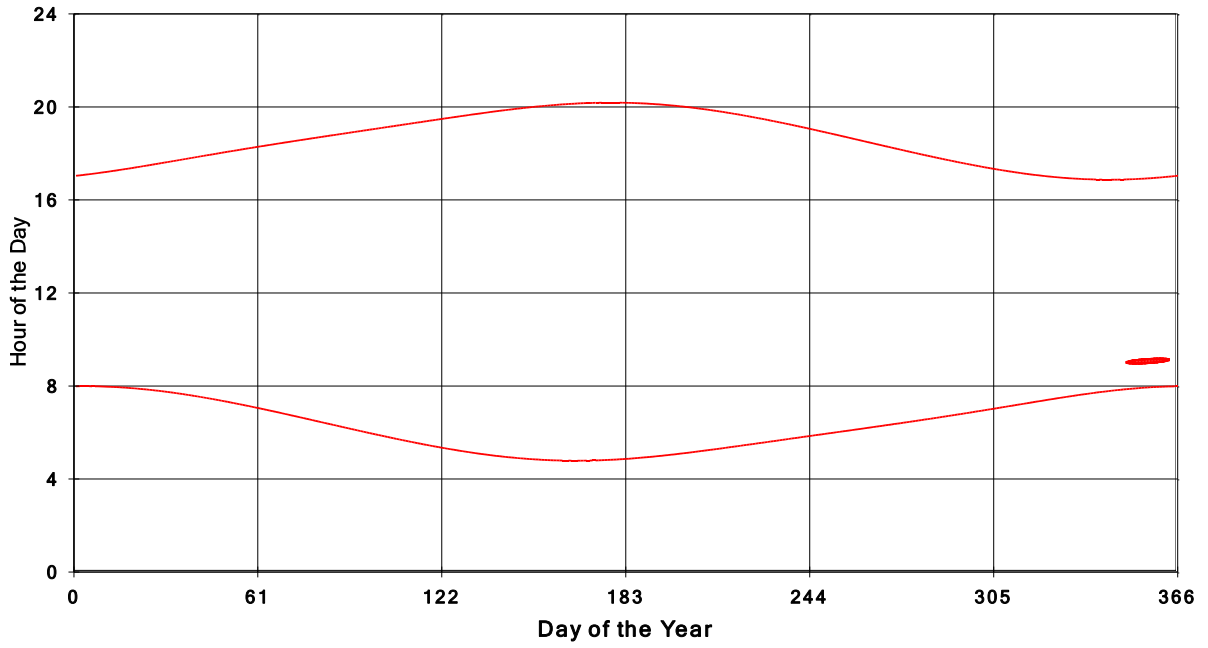

**January 31 2013 Flicker with no barns
shadow Times on House 2679, All Windows from All Turbine:**