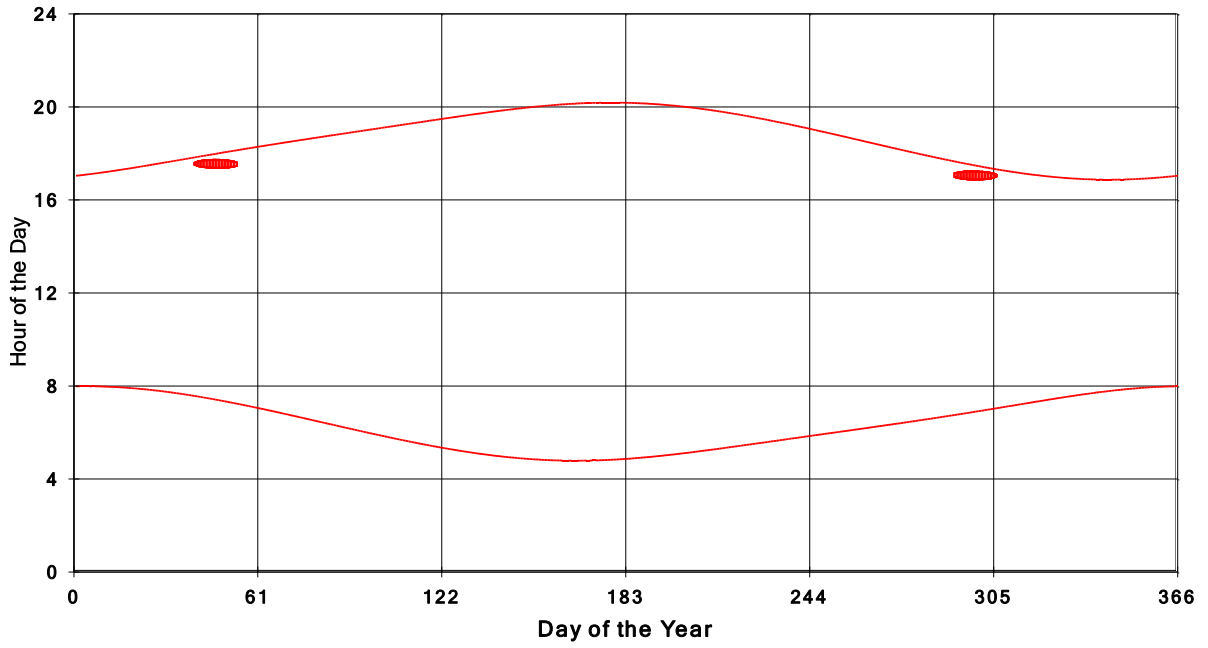

**January 31 2013 Flicker with no barns
shadow Times on House 2846, All Windows from All Turbine:**