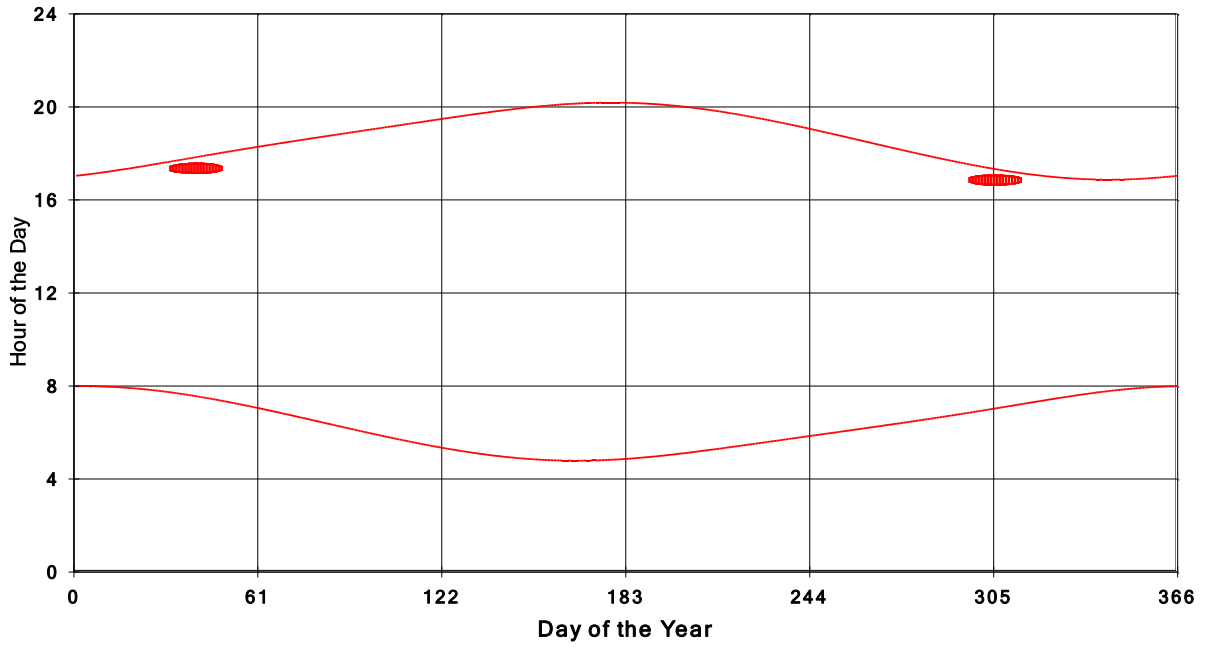

**January 31 2013 Flicker with no barns
shadow Times on House 2846, All Windows from All Turbine:**

**January 31 2013 Flicker with no barns
shadow Times on House 2849, All Windows from All Turbine:**

**January 31 2013 Flicker with no barns
shadow Times on House 2852, All Windows from All Turbine:**

**January 31 2013 Flicker with no barns
shadow Times on House 2856, All Windows from All Turbine:**

**January 31 2013 Flicker with no barns
shadow Times on House 2871, All Windows from All Turbine:**

**January 31 2013 Flicker with no barns
shadow Times on House 2887, All Windows from All Turbine:**