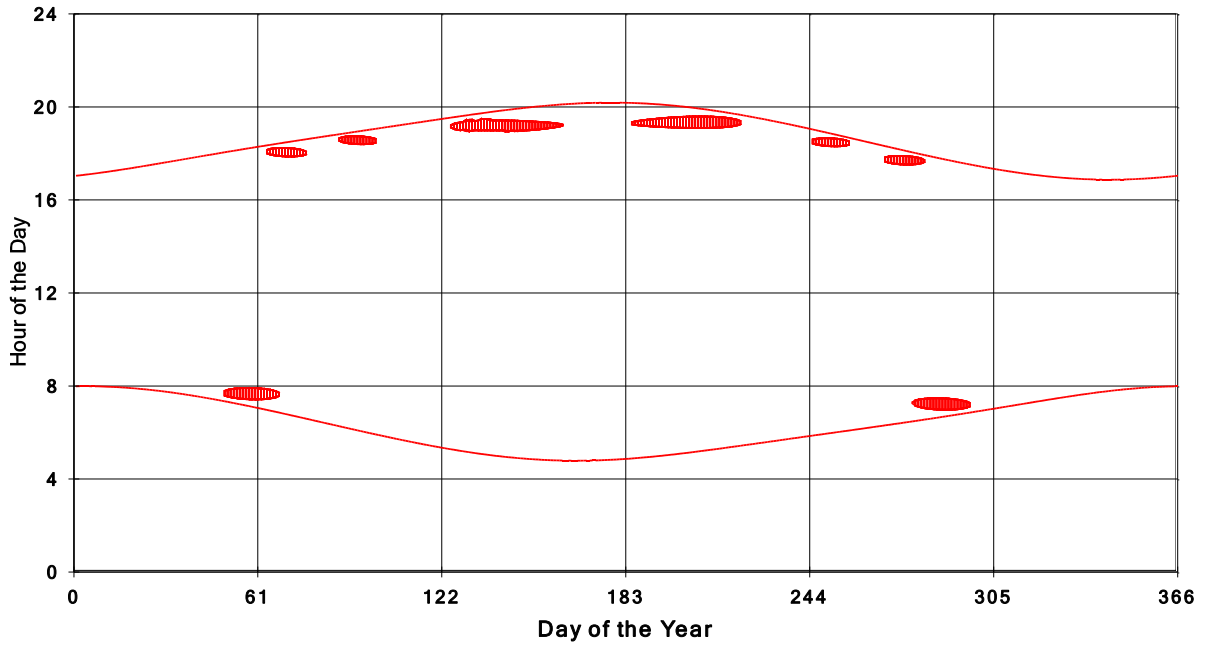

January 31 2013 Flicker with no barns
hadow Times on House 2888, All Windows from All Turbine: