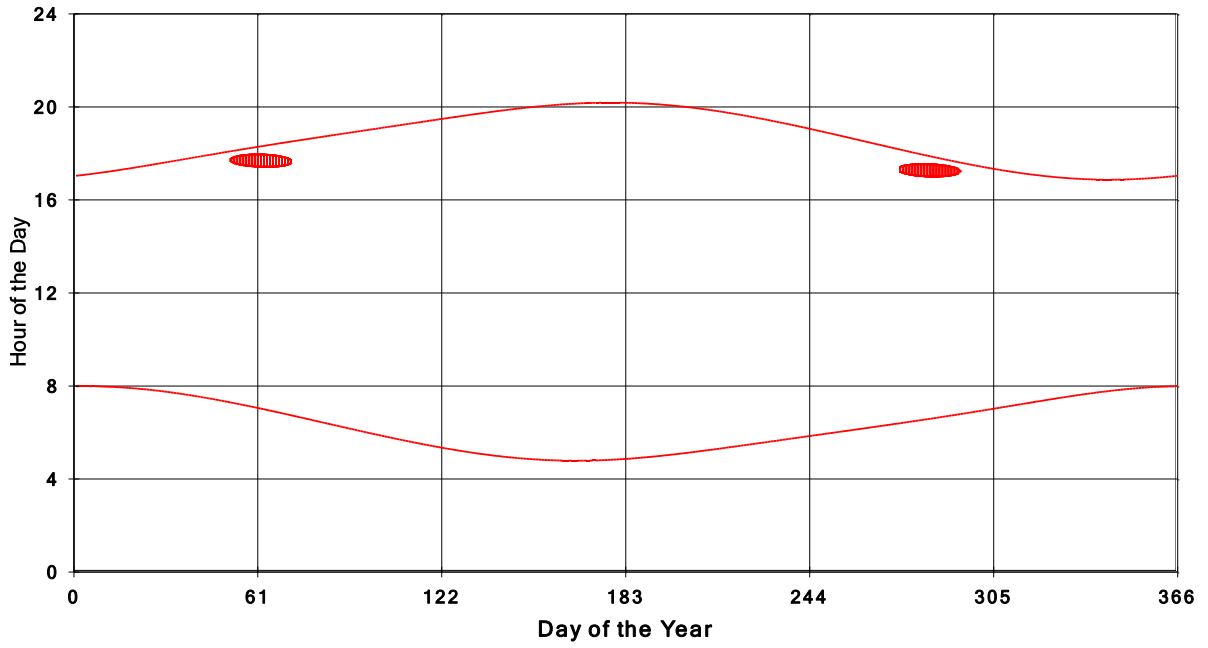

**January 31 2013 Flicker with no barns
shadow Times on House 2761, All Windows from All Turbine:**