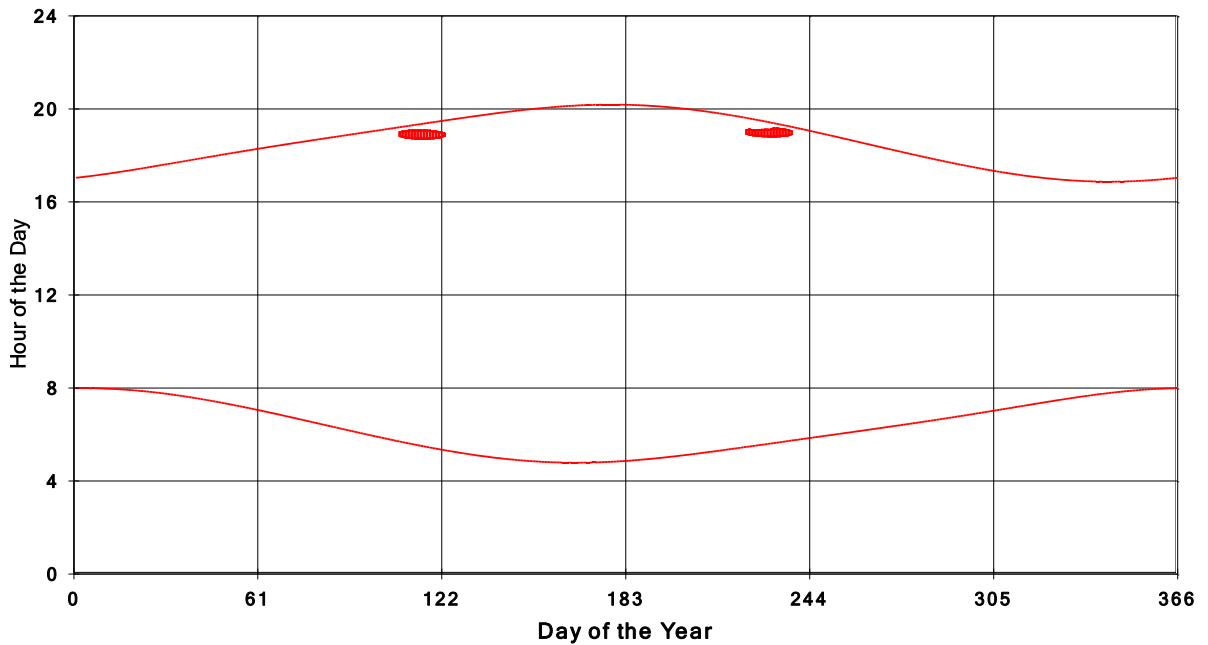

January 31 2013 Flicker with no barns
shadow Times on House 2989, All Windows from All Turbine:

**January 31 2013 Flicker with no barns
shadow Times on House 2986, All Windows from All Turbine:**