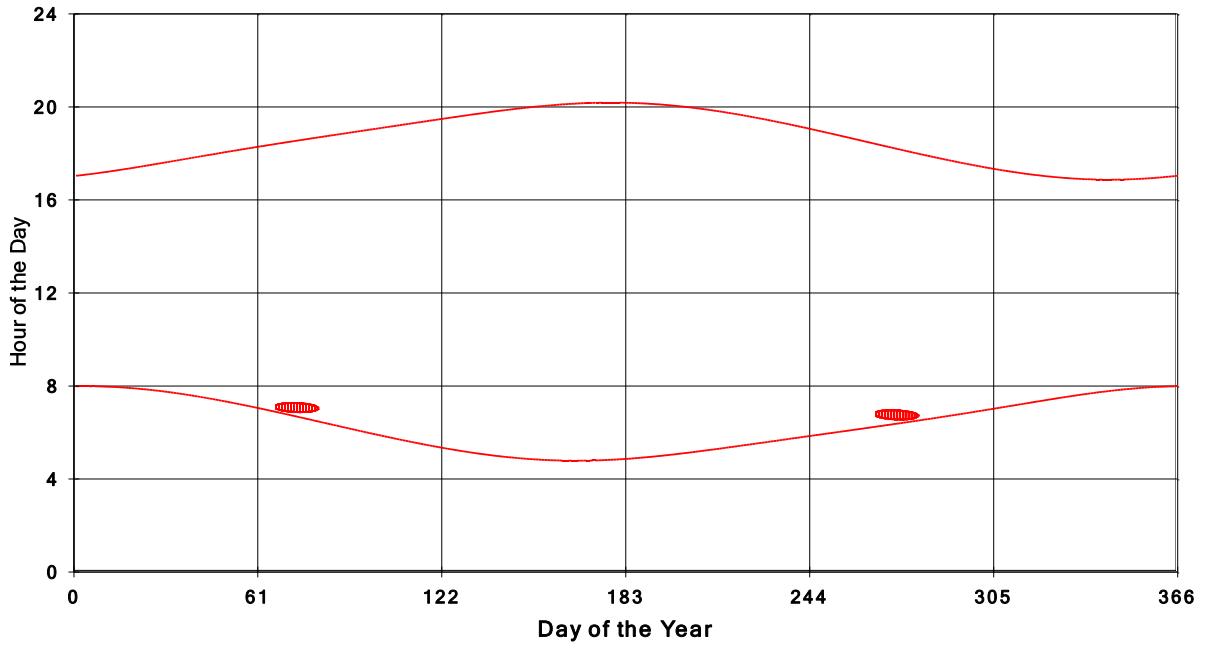

**January 31 2013 Flicker with no barns
shadow Times on House 2661, All Windows from All Turbine:**