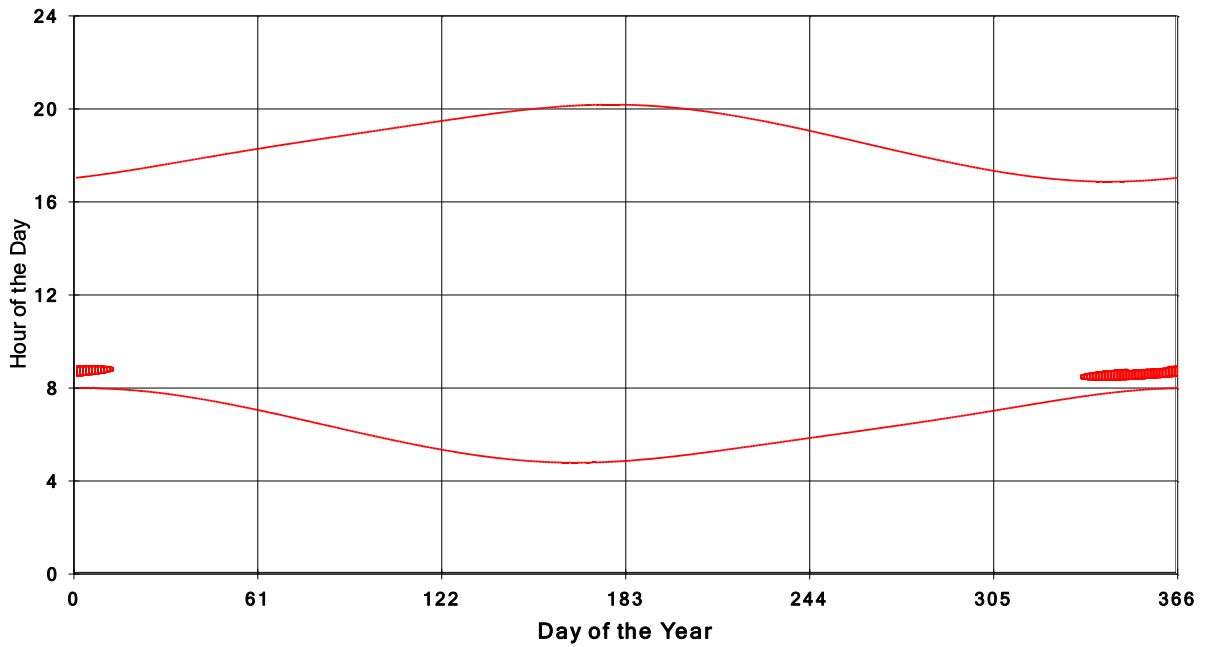

**January 31 2013 Flicker with no barns
shadow Times on House 2655, All Windows from All Turbine:**

**January 31 2013 Flicker with no barns
shadow Times on House 2652, All Windows from All Turbine:**