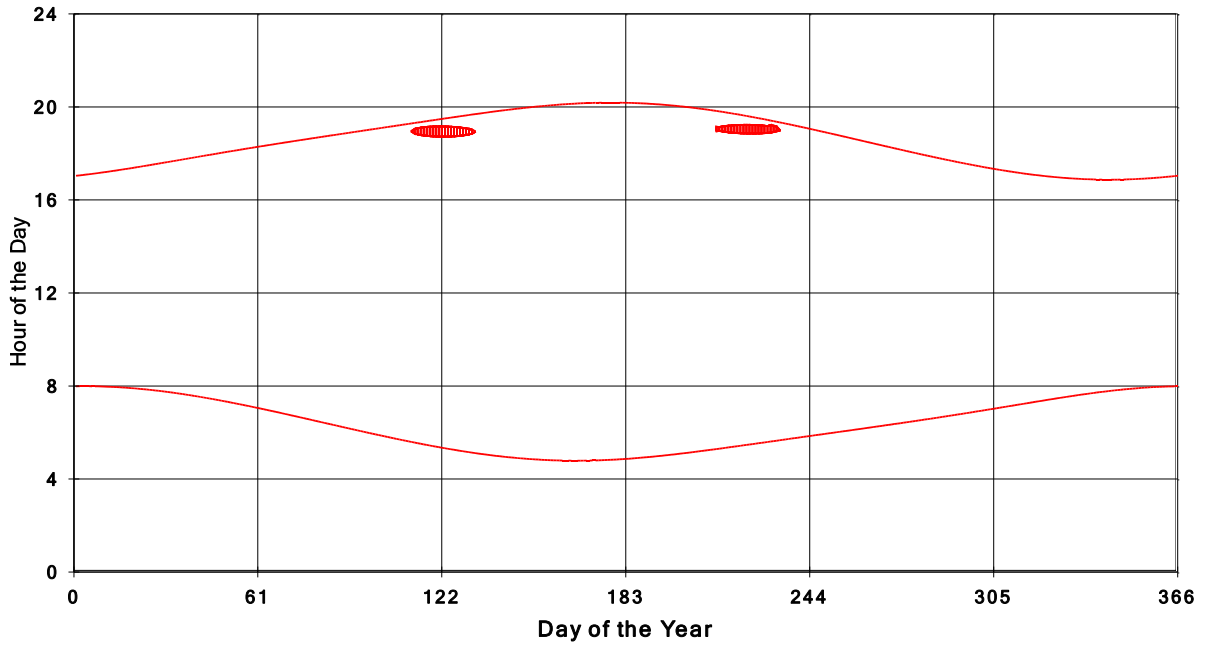

**January 31 2013 Flicker with no barns
shadow Times on House 2817, All Windows from All Turbine:**