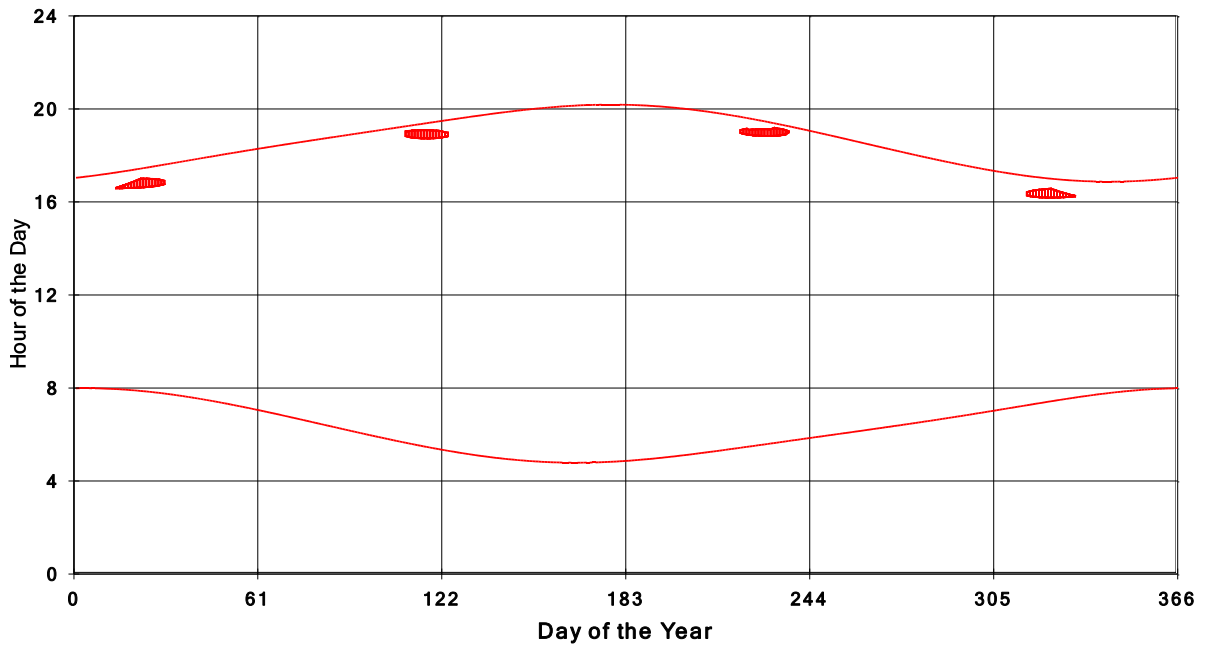

**January 31 2013 Flicker with no barns
shadow Times on House 2815, All Windows from All Turbine:**

**January 31 2013 Flicker with no barns
shadow Times on House 2816, All Windows from All Turbine:**

**January 31 2013 Flicker with no barns
shadow Times on House 2817, All Windows from All Turbine:**

**January 31 2013 Flicker with no barns
shadow Times on House 2818, All Windows from All Turbine:**

**January 31 2013 Flicker with no barns
shadow Times on House 2825, All Windows from All Turbine:**

**January 31 2013 Flicker with no barns
shadow Times on House 2834, All Windows from All Turbine:**