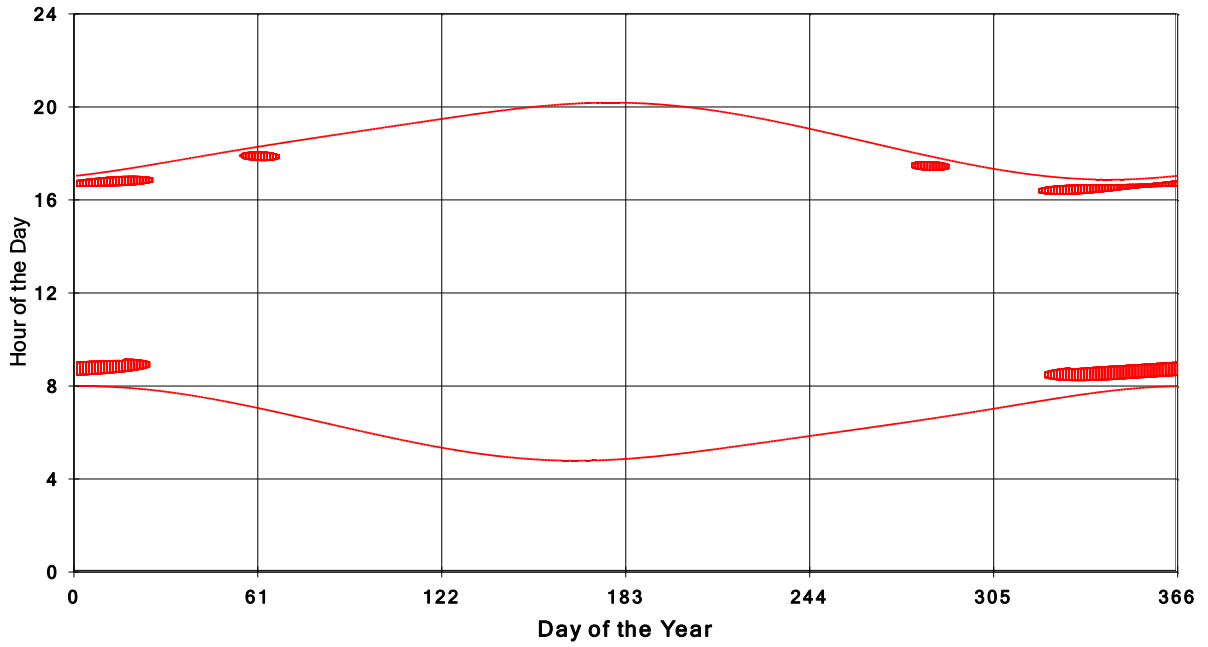

January 31 2013 Flicker with no barns
shadow Times on House 2957, All Windows from All Turbine:

January 31 2013 Flicker with no barns
shadow Times on House 2931, All Windows from All Turbine: