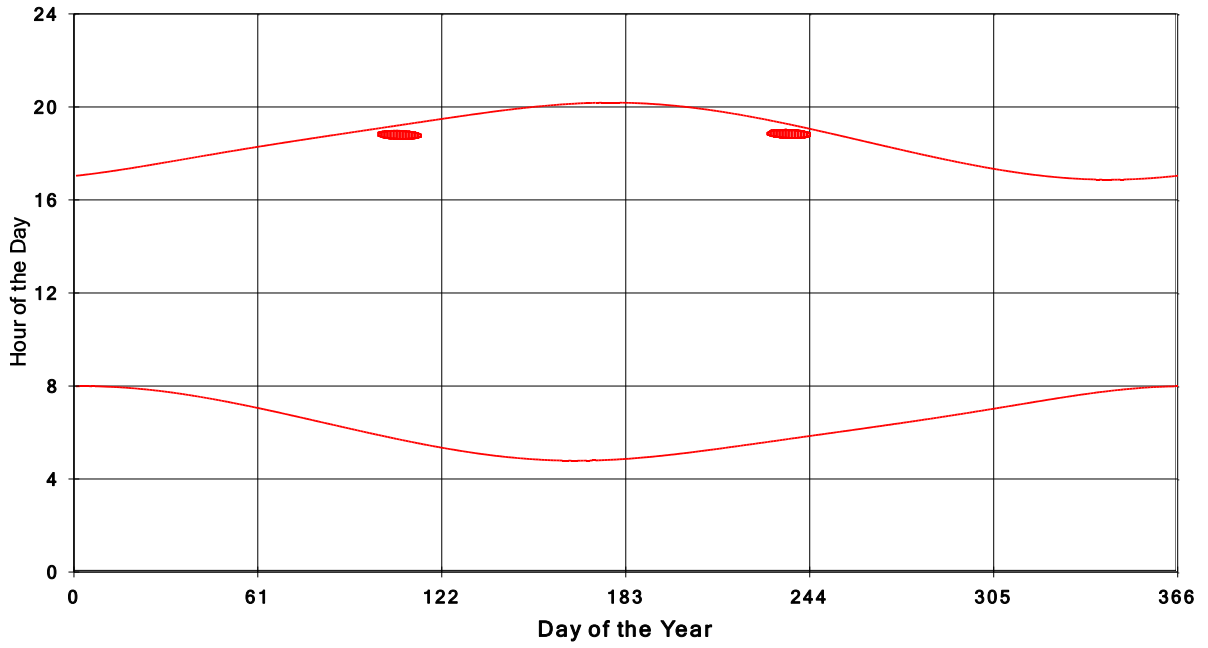

January 31 2013 Flicker with no barns
shadow Times on House 2804, All Windows from All Turbine: