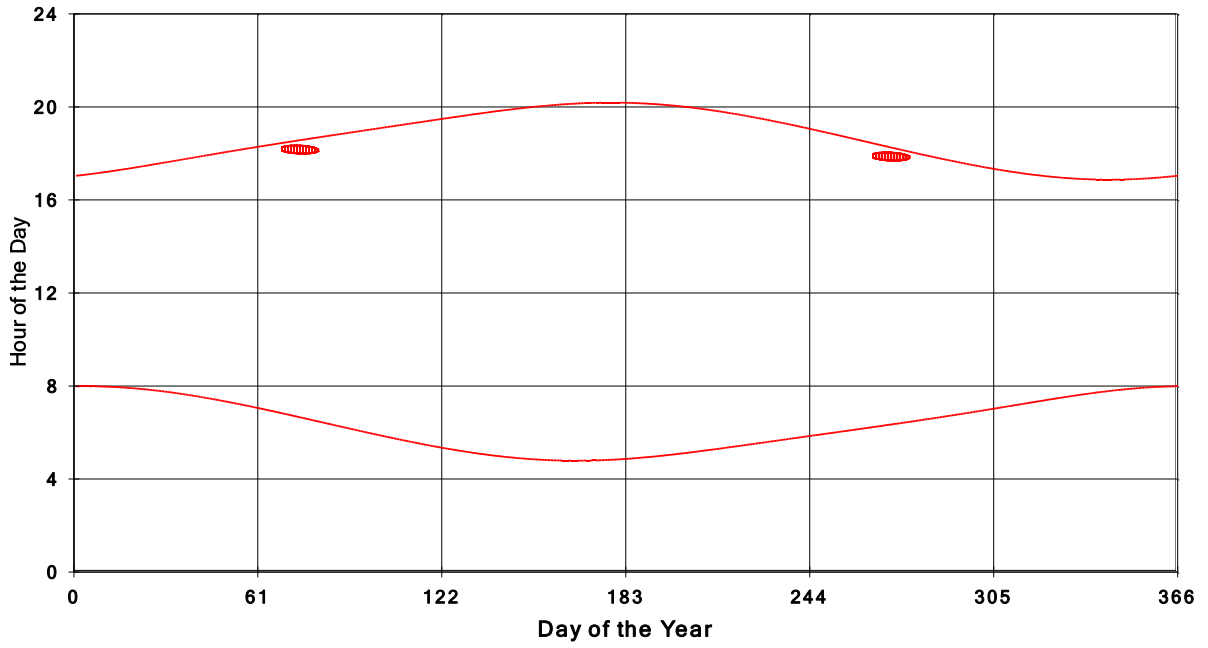

January 31 2013 Flicker with no barns
hadow Times on House 2973, All Windows from All Turbine: