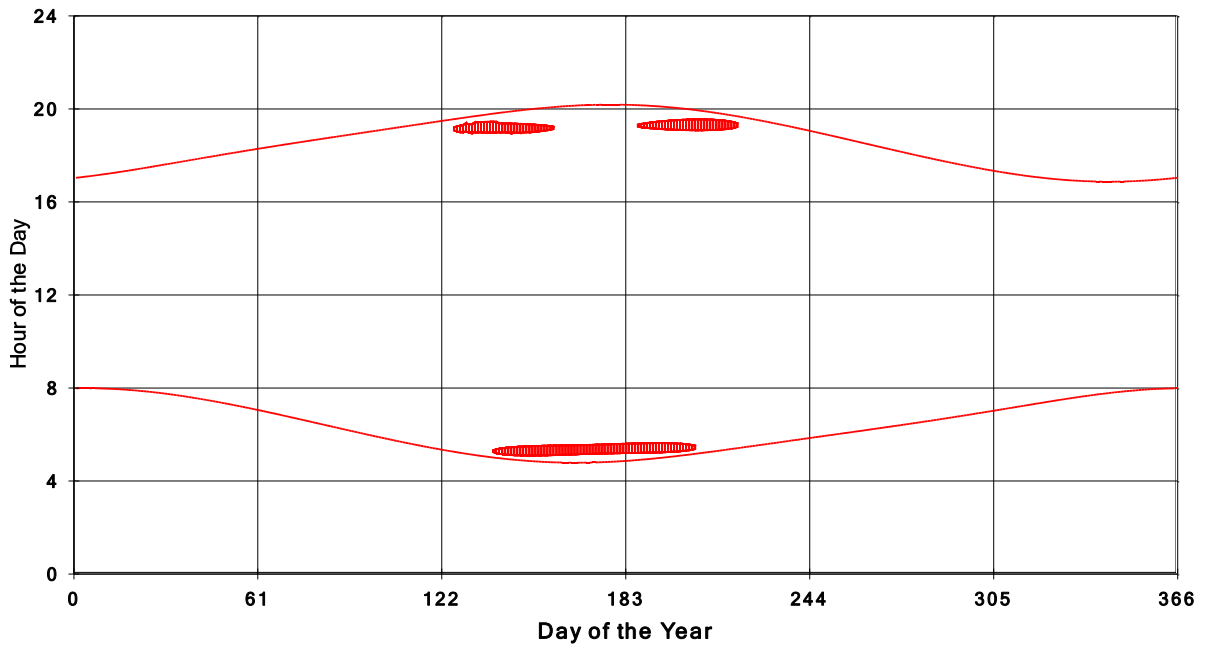

January 31 2013 Flicker with no barns
shadow Times on House 2915, All Windows from All Turbine:

**January 31 2013 Flicker with no barns
shadow Times on House 2908, All Windows from All Turbine:**