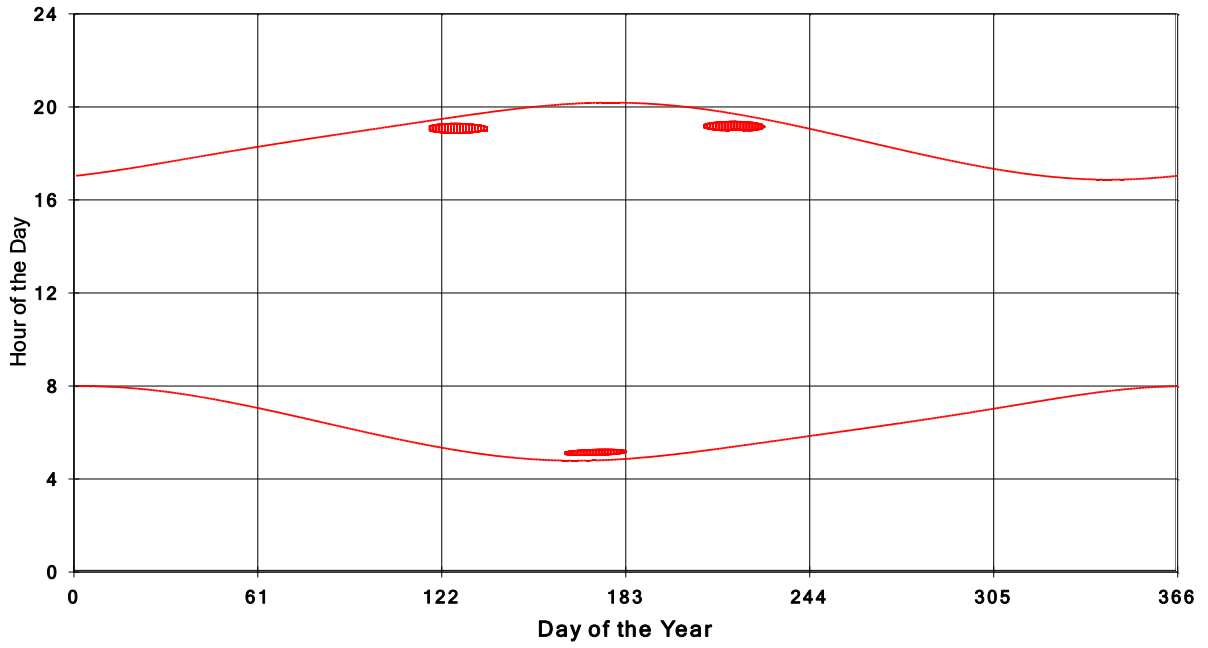

January 31 2013 Flicker with no barns
shadow Times on House 2915, All Windows from All Turbine: