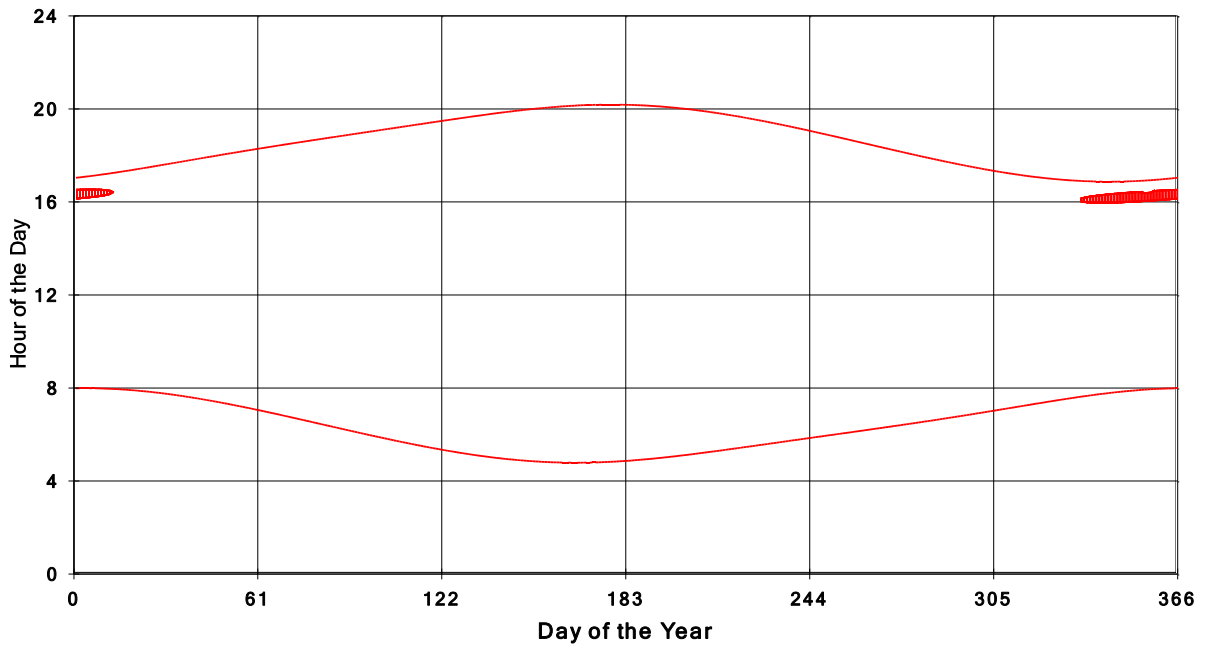

**January 31 2013 Flicker with no barns
shadow Times on House 2661, All Windows from All Turbine:**

**January 31 2013 Flicker with no barns
shadow Times on House 2659, All Windows from All Turbine:**