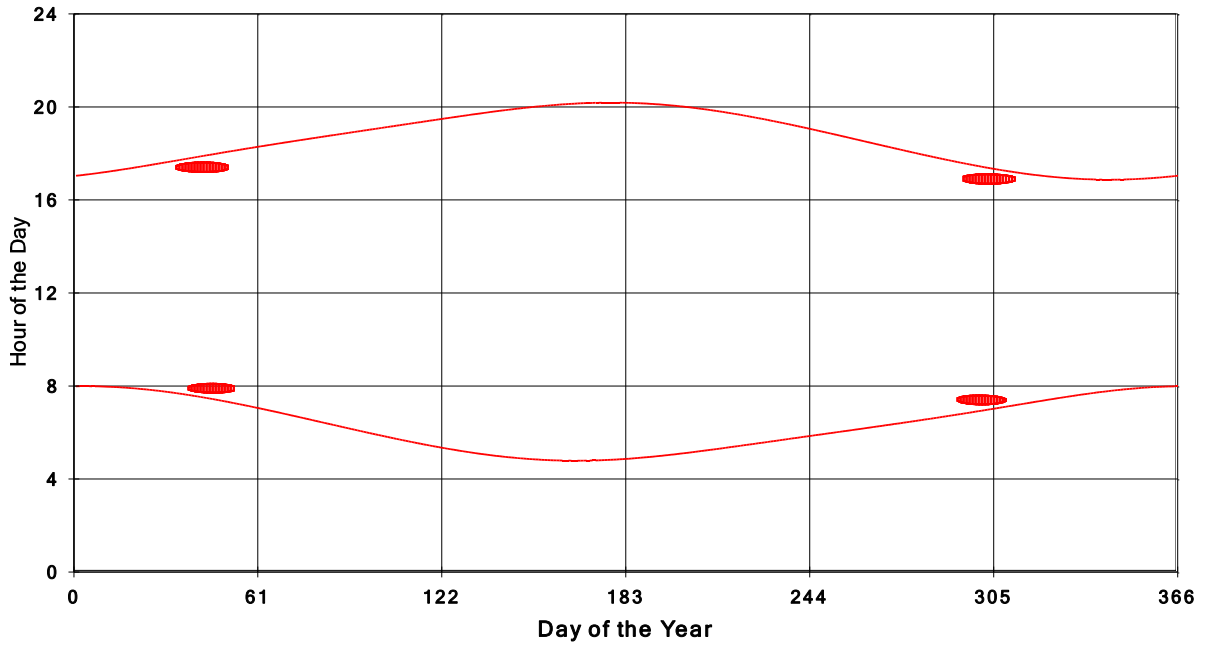

**January 31 2013 Flicker with no barns
shadow Times on House 2689, All Windows from All Turbine:**

**January 31 2013 Flicker with no barns
shadow Times on House 2703, All Windows from All Turbine:**

**January 31 2013 Flicker with no barns
shadow Times on House 2725, All Windows from All Turbine:**

**January 31 2013 Flicker with no barns
shadow Times on House 2727, All Windows from All Turbine:**

**January 31 2013 Flicker with no barns
shadow Times on House 2728, All Windows from All Turbine:**

**January 31 2013 Flicker with no barns
shadow Times on House 2743, All Windows from All Turbine:**