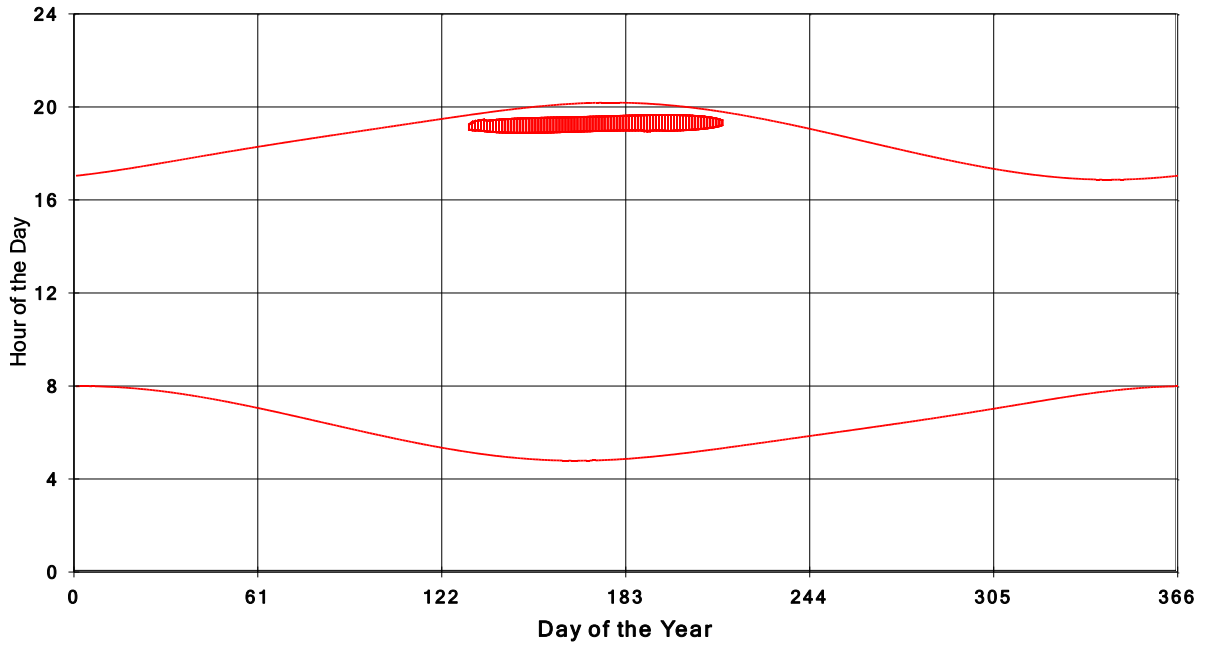

January 31 2013 Flicker with no barns
shadow Times on House 2628, All Windows from All Turbine:

January 31 2013 Flicker with no barns
shadow Times on House 2629, All Windows from All Turbine:

January 31 2013 Flicker with no barns
shadow Times on House 2630, All Windows from All Turbine:

January 31 2013 Flicker with no barns
shadow Times on House 2631, All Windows from All Turbine:

**January 31 2013 Flicker with no barns
shadow Times on House 2634, All Windows from All Turbine:**

**January 31 2013 Flicker with no barns
shadow Times on House 2635, All Windows from All Turbine:**