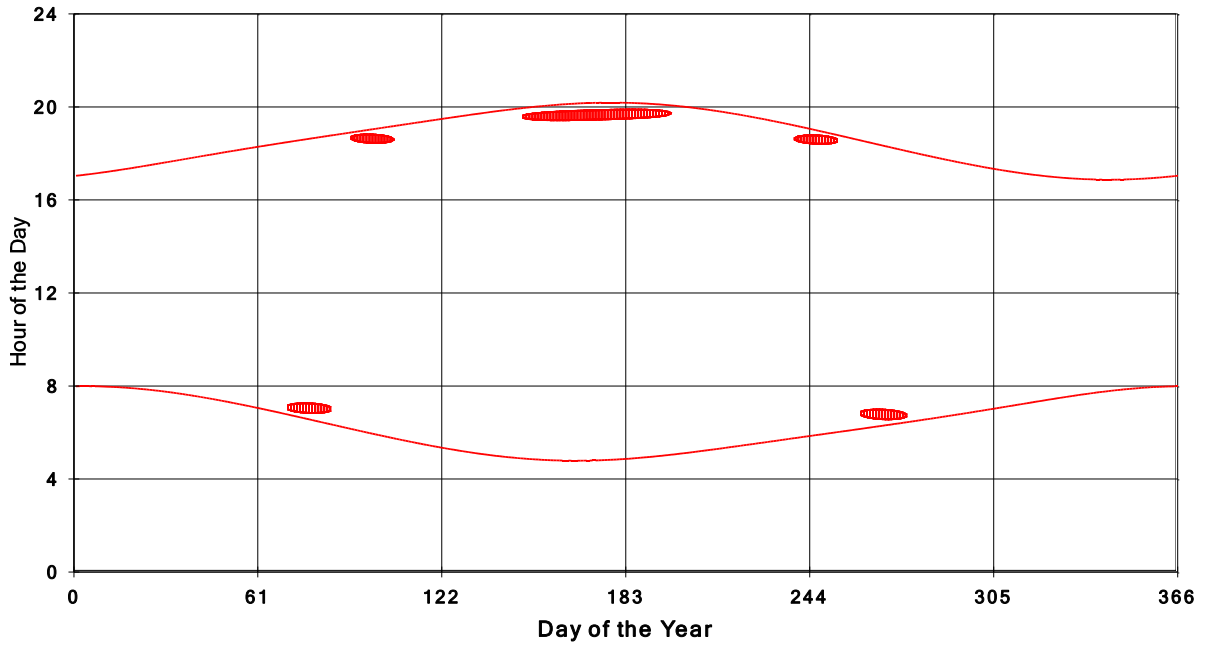

January 31 2013 Flicker with no barns
shadow Times on House 2758, All Windows from All Turbine:

January 31 2013 Flicker with no barns
shadow Times on House 2760, All Windows from All Turbine:

**January 31 2013 Flicker with no barns
shadow Times on House 2761, All Windows from All Turbine:**

**January 31 2013 Flicker with no barns
shadow Times on House 2762, All Windows from All Turbine:**

January 31 2013 Flicker with no barns
shadow Times on House 2765, All Windows from All Turbine:

January 31 2013 Flicker with no barns
shadow Times on House 2774, All Windows from All Turbine: