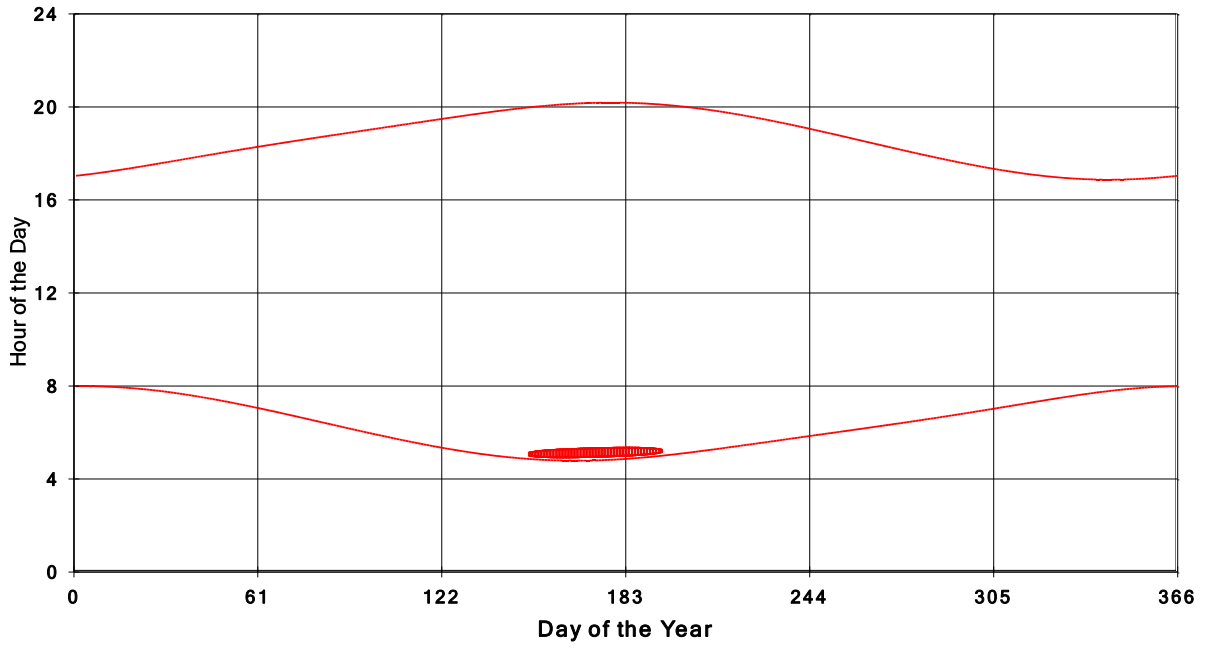

**January 31 2013 Flicker with no barns
hadow Times on House 2636, All Windows from All Turbine:**