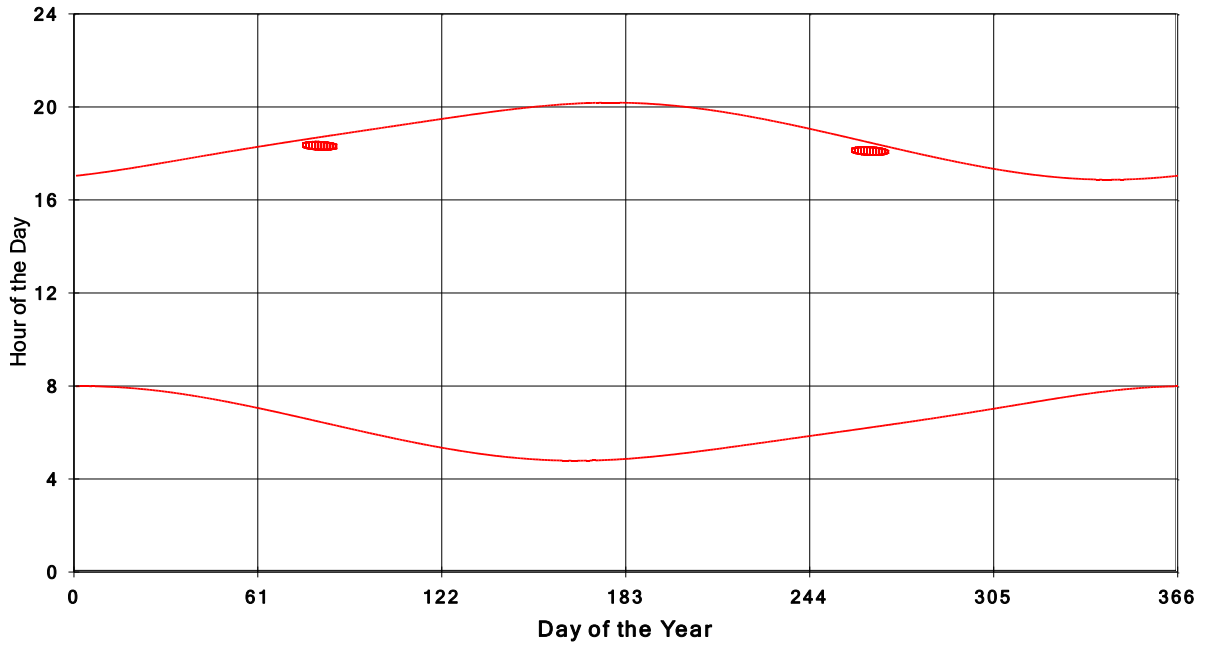

**January 31 2013 Flicker with no barns
shadow Times on House 2825, All Windows from All Turbine:**