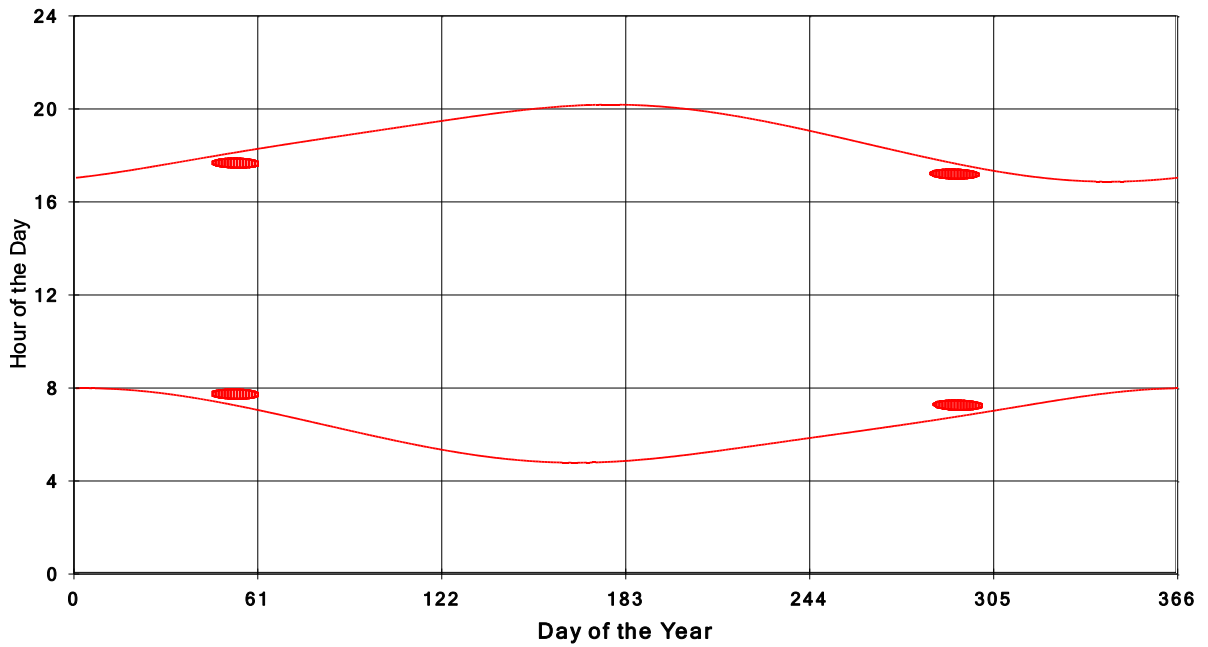

**January 31 2013 Flicker with no barns
shadow Times on House 2703, All Windows from All Turbine:**

**January 31 2013 Flicker with no barns
shadow Times on House 2689, All Windows from All Turbine:**