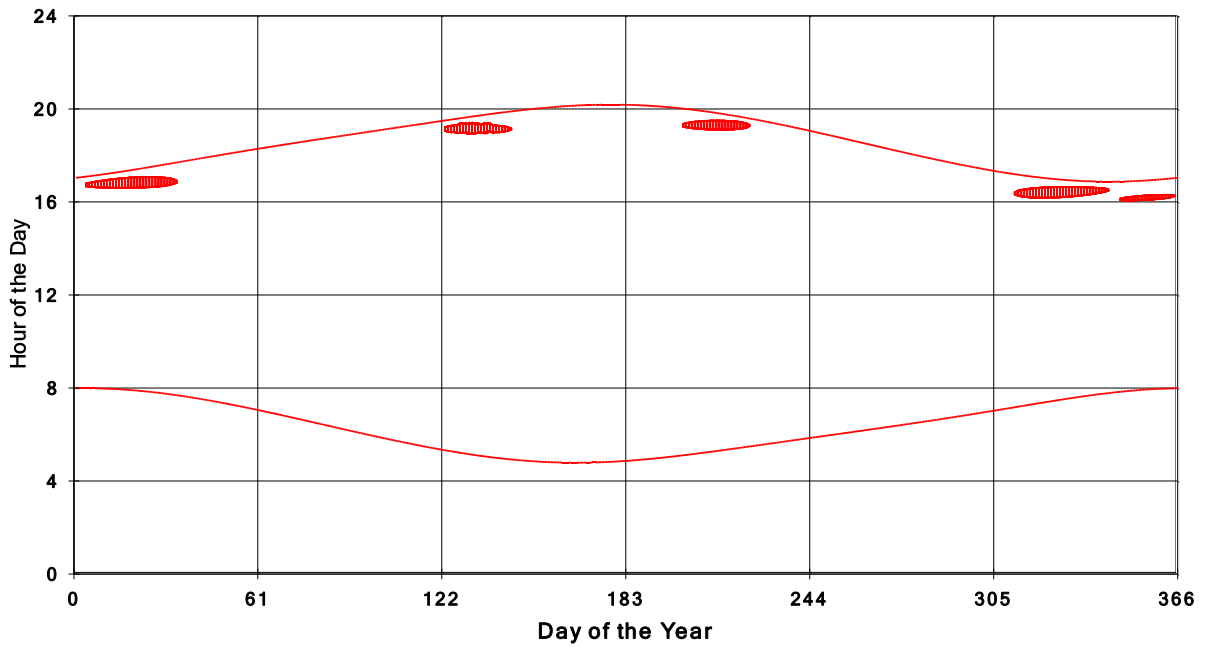

**January 31 2013 Flicker with no barns
shadow Times on House 2898, All Windows from All Turbine:**

January 31 2013 Flicker with no barns
Shadow Times on House 2896, All Windows from All Turbine: