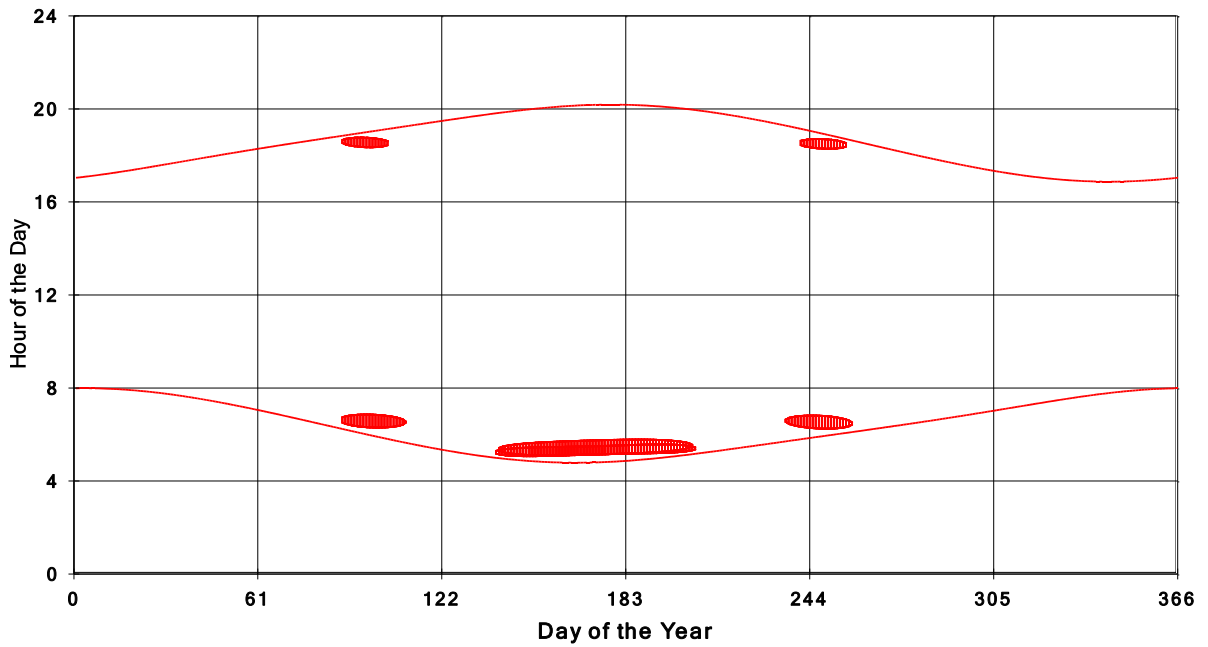

January 31 2013 Flicker with no barns
shadow Times on House 2917, All Windows from All Turbine:

January 31 2013 Flicker with no barns
shadow Times on House 2916, All Windows from All Turbine: