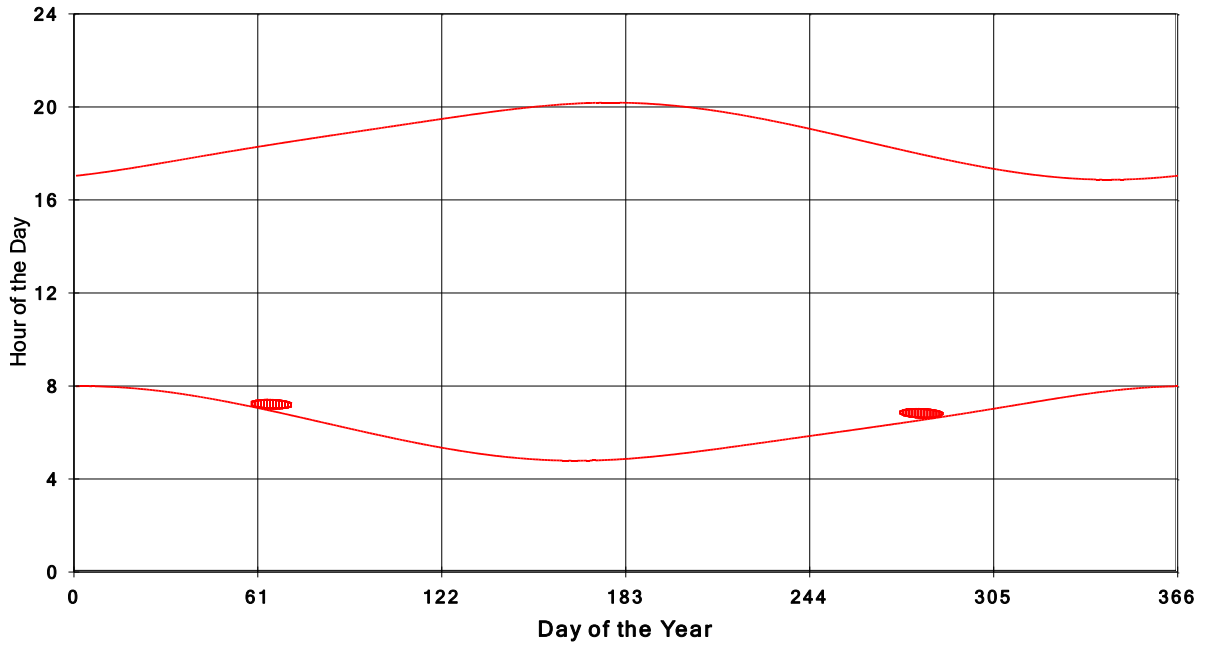

**January 31 2013 Flicker with no barns
shadow Times on House 2900, All Windows from All Turbine:**

**January 31 2013 Flicker with no barns
shadow Times on House 2899, All Windows from All Turbine:**