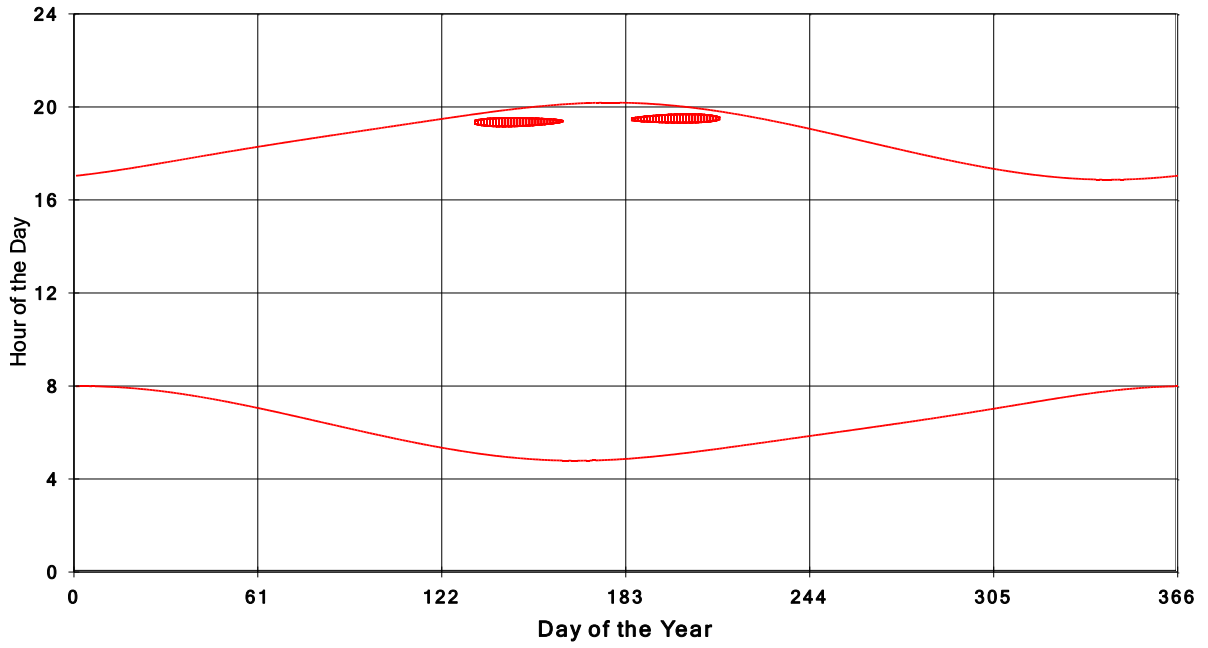

January 31 2013 Flicker with no barns
shadow Times on House 2971, All Windows from All Turbine:

January 31 2013 Flicker with no barns
shadow Times on House 2957, All Windows from All Turbine: