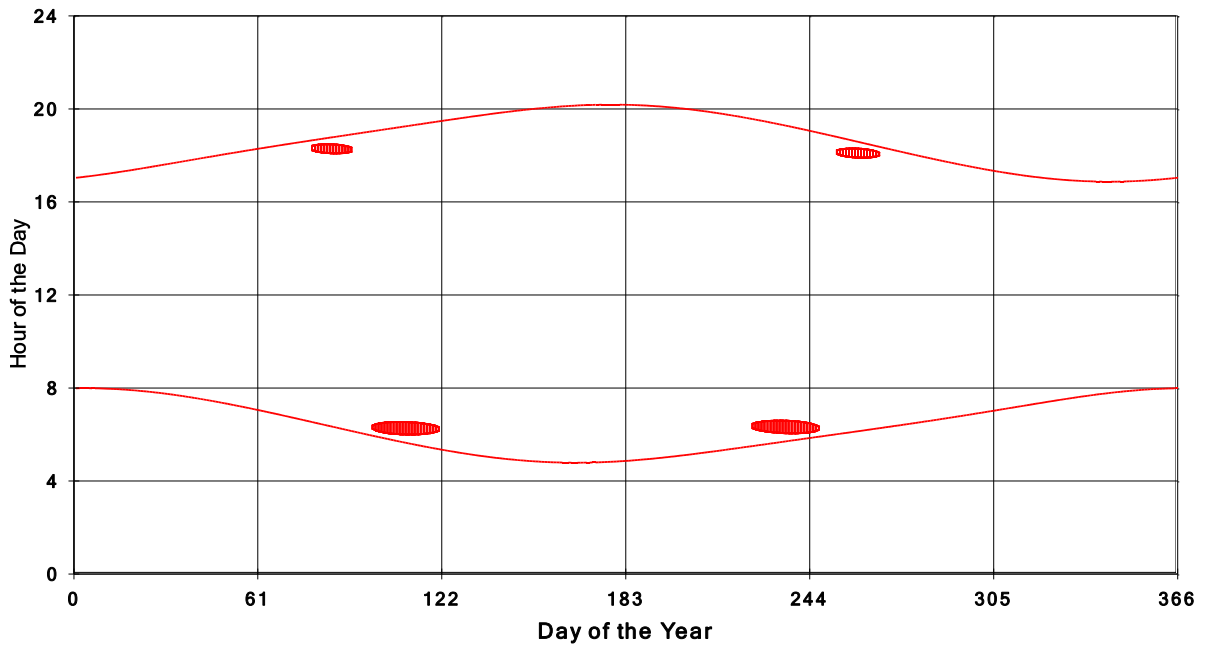

January 31 2013 Flicker with no barns
shadow Times on House 2804, All Windows from All Turbine:

January 31 2013 Flicker with no barns
shadow Times on House 2806, All Windows from All Turbine:

**January 31 2013 Flicker with no barns
shadow Times on House 2807, All Windows from All Turbine:**

**January 31 2013 Flicker with no barns
shadow Times on House 2812, All Windows from All Turbine:**

January 31 2013 Flicker with no barns
shadow Times on House 2813, All Windows from All Turbine:

January 31 2013 Flicker with no barns
shadow Times on House 2814, All Windows from All Turbine: