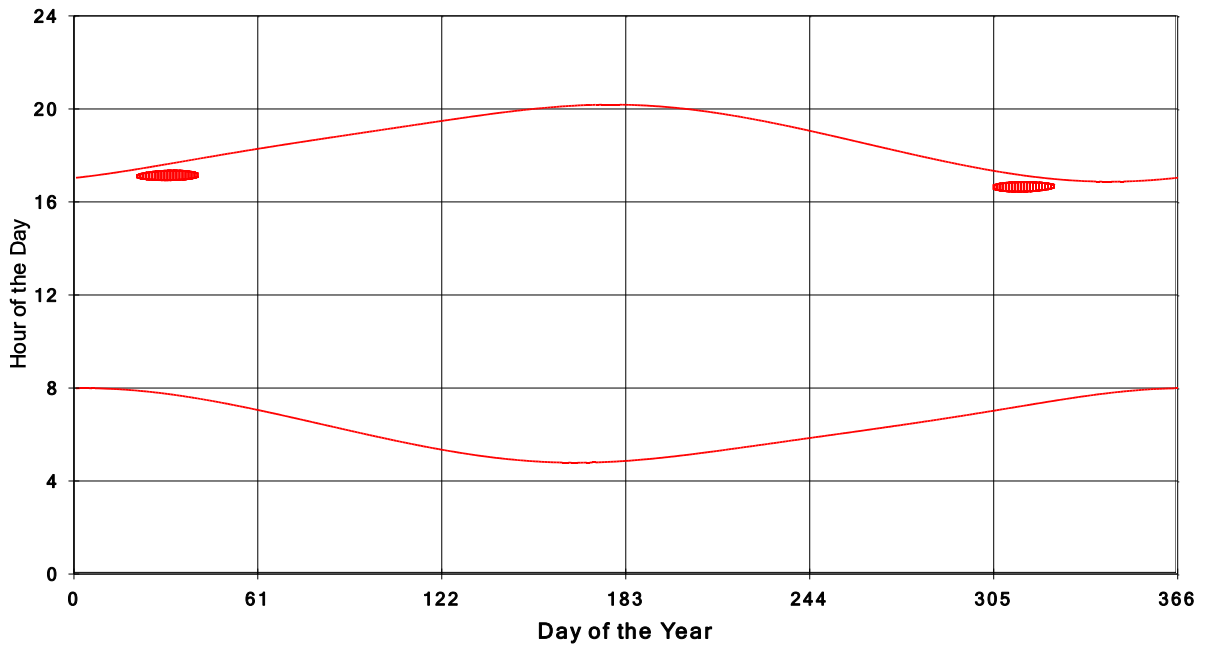

**January 31 2013 Flicker with no barns
shadow Times on House 2907, All Windows from All Turbine:**

**January 31 2013 Flicker with no barns
shadow Times on House 2904, All Windows from All Turbine:**