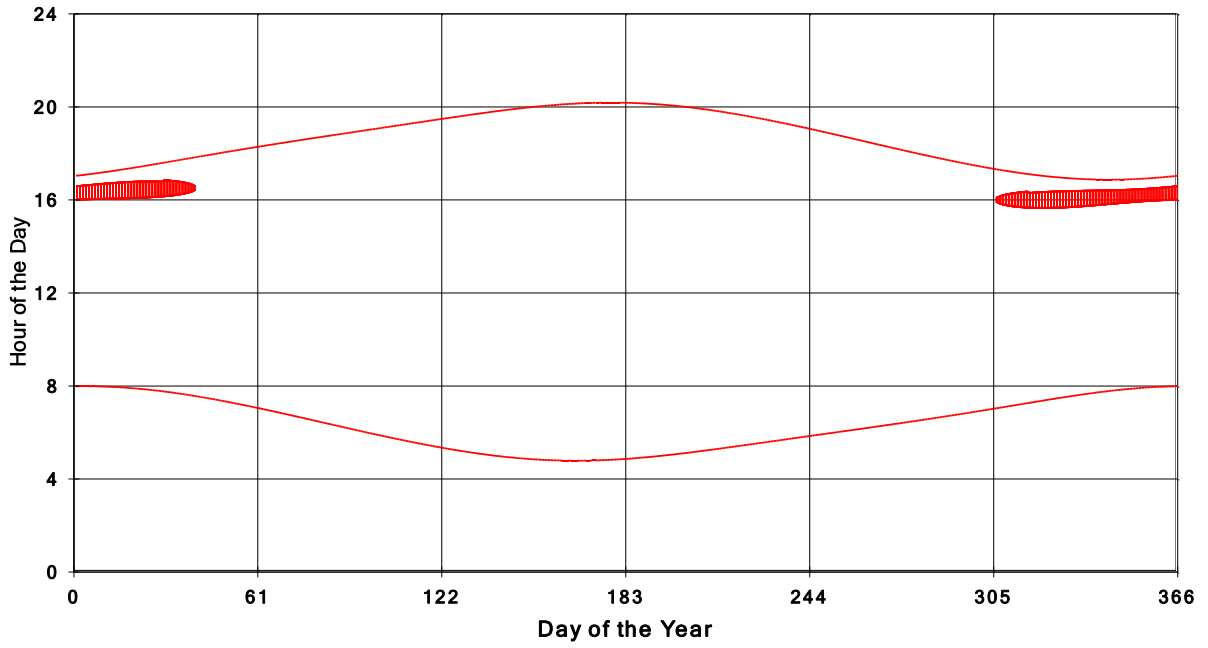

**January 31 2013 Flicker with no barns
shadow Times on House 2651, All Windows from All Turbine:**