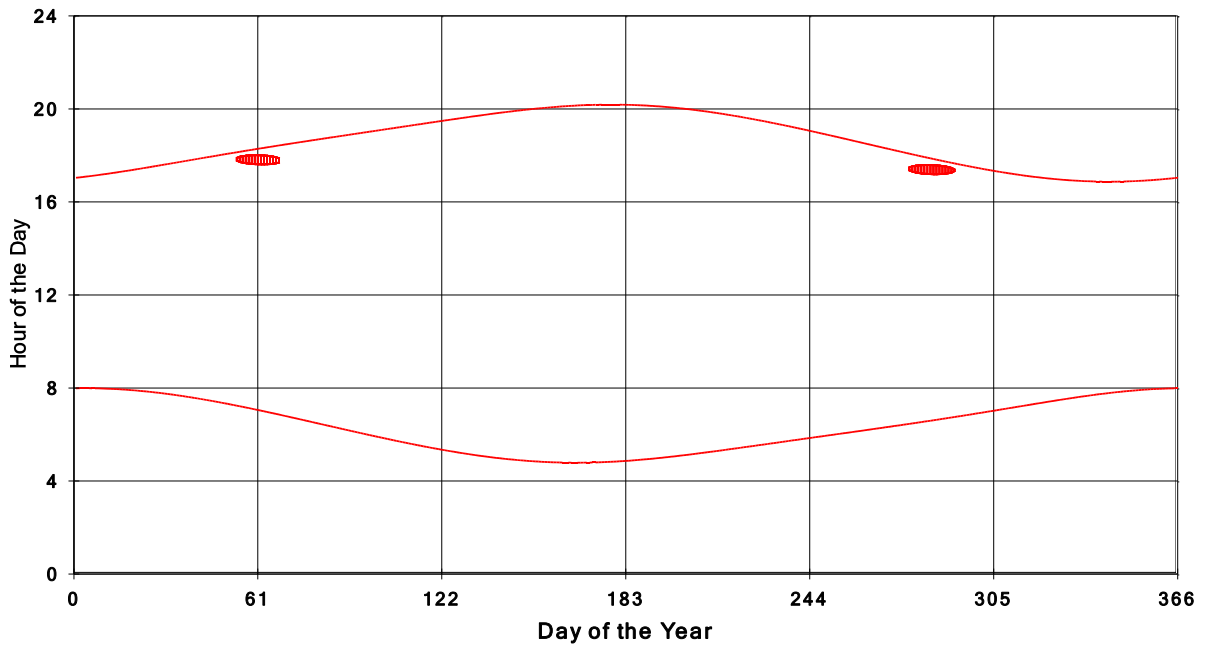

**January 31 2013 Flicker with no barns
shadow Times on House 2679, All Windows from All Turbine:**

**January 31 2013 Flicker with no barns
shadow Times on House 2673, All Windows from All Turbine:**