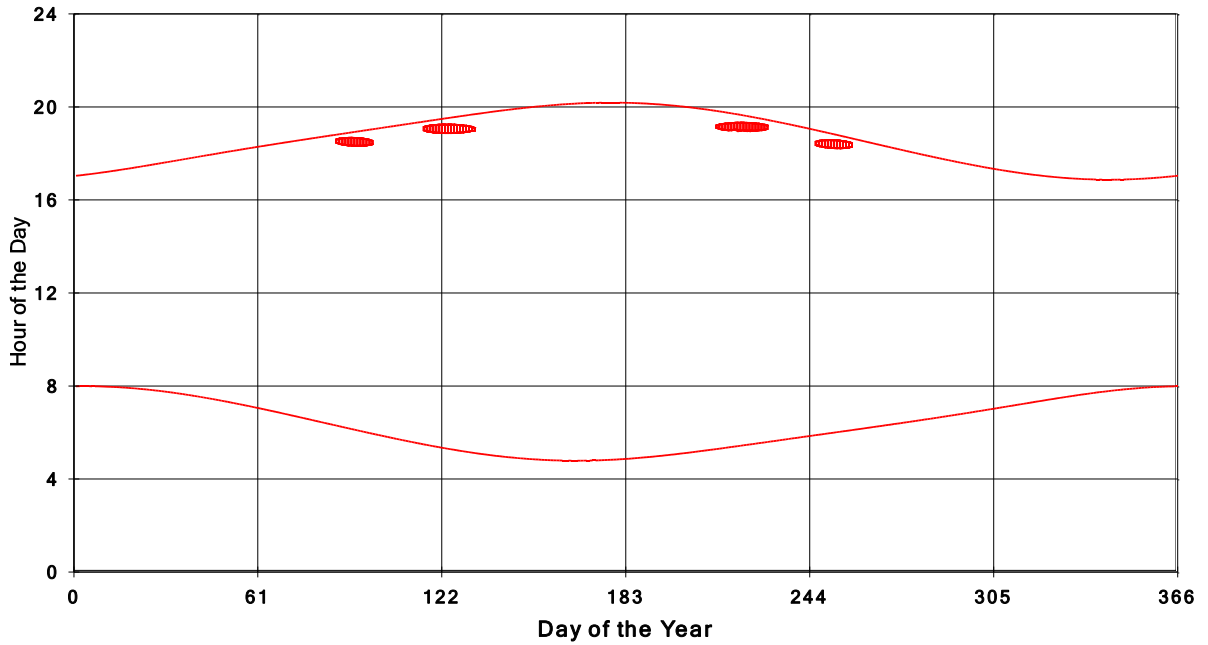

**January 31 2013 Flicker with no barns
shadow Times on House 2977, All Windows from All Turbine:**