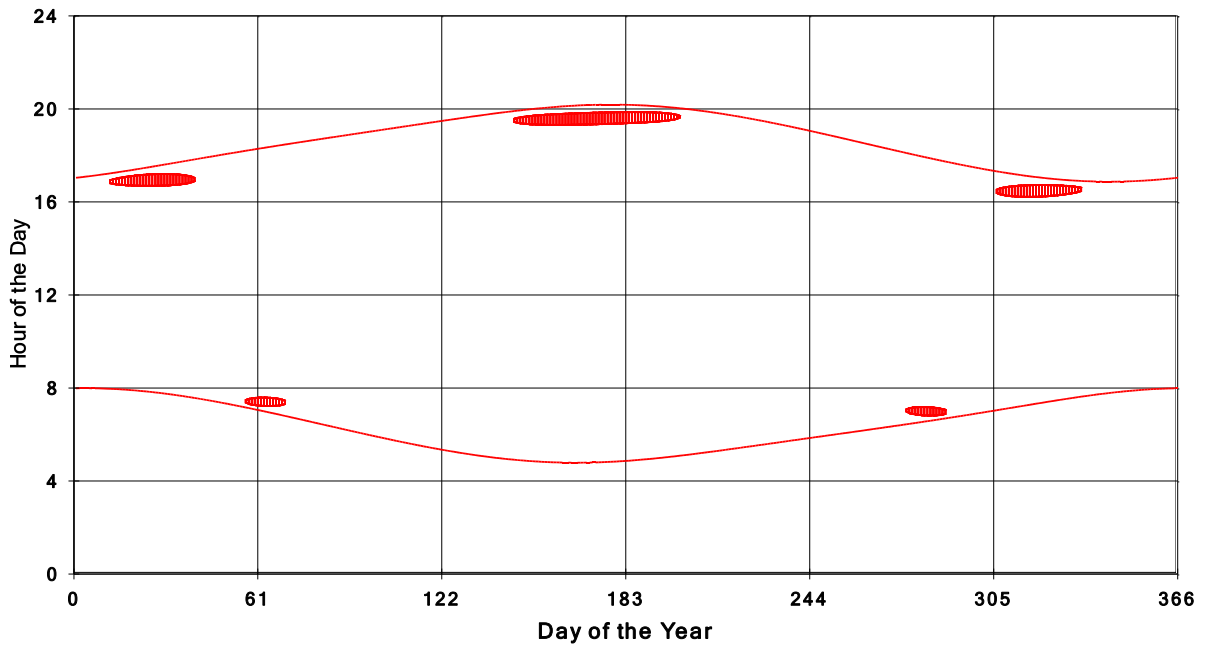

**January 31 2013 Flicker with no barns
shadow Times on House 2746, All Windows from All Turbine:**

January 31 2013 Flicker with no barns
shadow Times on House 2756, All Windows from All Turbine:

January 31 2013 Flicker with no barns
shadow Times on House 2757, All Windows from All Turbine:

January 31 2013 Flicker with no barns
shadow Times on House 2758, All Windows from All Turbine:

January 31 2013 Flicker with no barns
shadow Times on House 2760, All Windows from All Turbine:

**January 31 2013 Flicker with no barns
shadow Times on House 2761, All Windows from All Turbine:**

**January 31 2013 Flicker with no barns
shadow Times on House 2762, All Windows from All Turbine:**

January 31 2013 Flicker with no barns
shadow Times on House 2765, All Windows from All Turbine:

January 31 2013 Flicker with no barns
shadow Times on House 2774, All Windows from All Turbine: