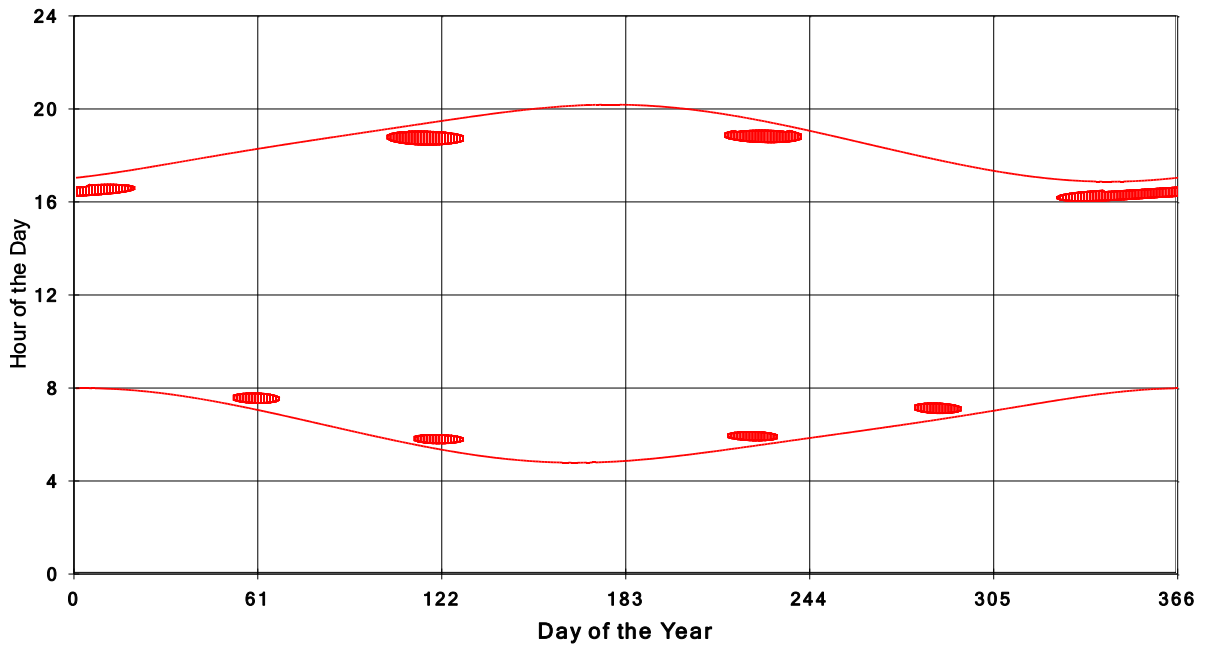

**January 31 2013 Flicker with no barns
shadow Times on House 2807, All Windows from All Turbine:**

January 31 2013 Flicker with no barns
shadow Times on House 2806, All Windows from All Turbine: