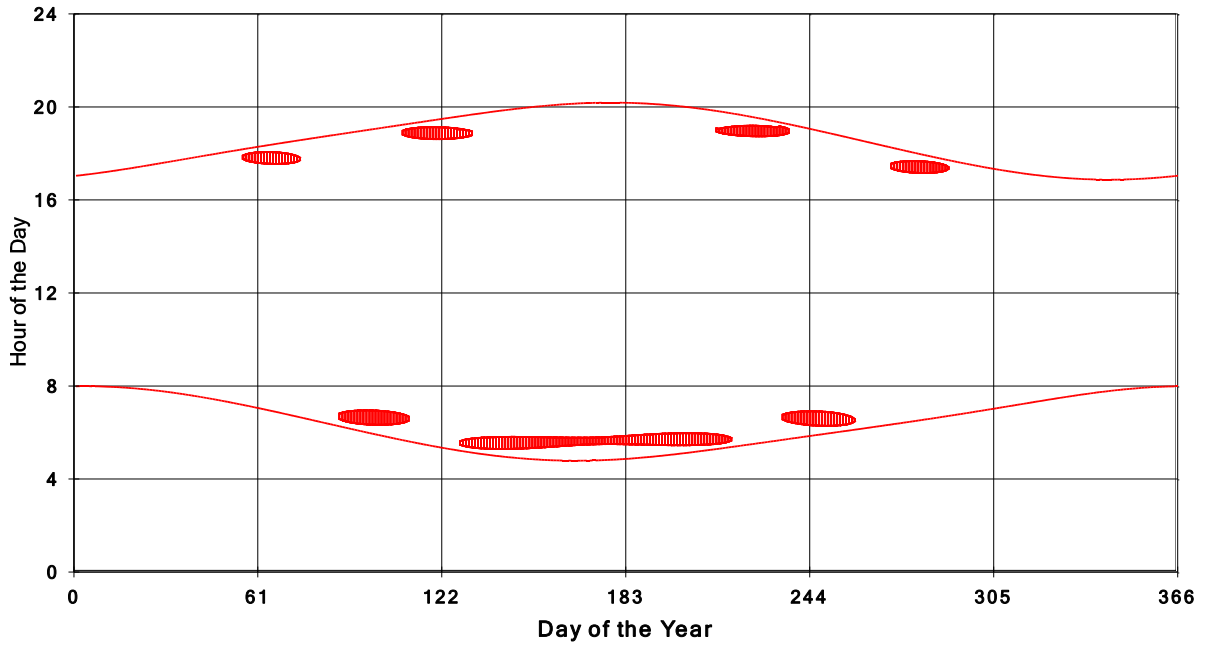

January 31 2013 Flicker with no barns
shadow Times on House 2631, All Windows from All Turbine:

**January 31 2013 Flicker with no barns
shadow Times on House 2634, All Windows from All Turbine:**

**January 31 2013 Flicker with no barns
shadow Times on House 2635, All Windows from All Turbine:**

**January 31 2013 Flicker with no barns
hadow Times on House 2636, All Windows from All Turbine:**

**January 31 2013 Flicker with no barns
hadow Times on House 2638, All Windows from All Turbine:**

**January 31 2013 Flicker with no barns
shadow Times on House 2643, All Windows from All Turbine:**