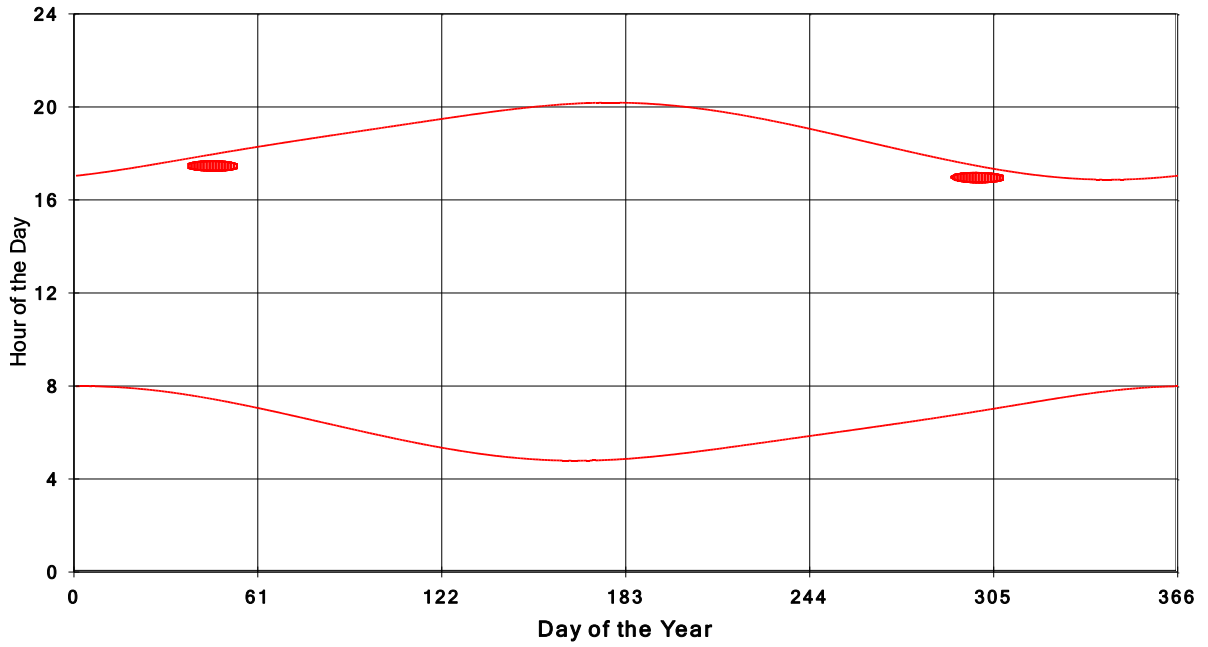

January 31 2013 Flicker with no barns
shadow Times on House 2628, All Windows from All Turbine:

January 31 2013 Flicker with no barns
shadow Times on House 2629, All Windows from All Turbine:

January 31 2013 Flicker with no barns
shadow Times on House 2630, All Windows from All Turbine:

January 31 2013 Flicker with no barns
shadow Times on House 2631, All Windows from All Turbine:

**January 31 2013 Flicker with no barns
shadow Times on House 2634, All Windows from All Turbine:**

**January 31 2013 Flicker with no barns
shadow Times on House 2635, All Windows from All Turbine:**