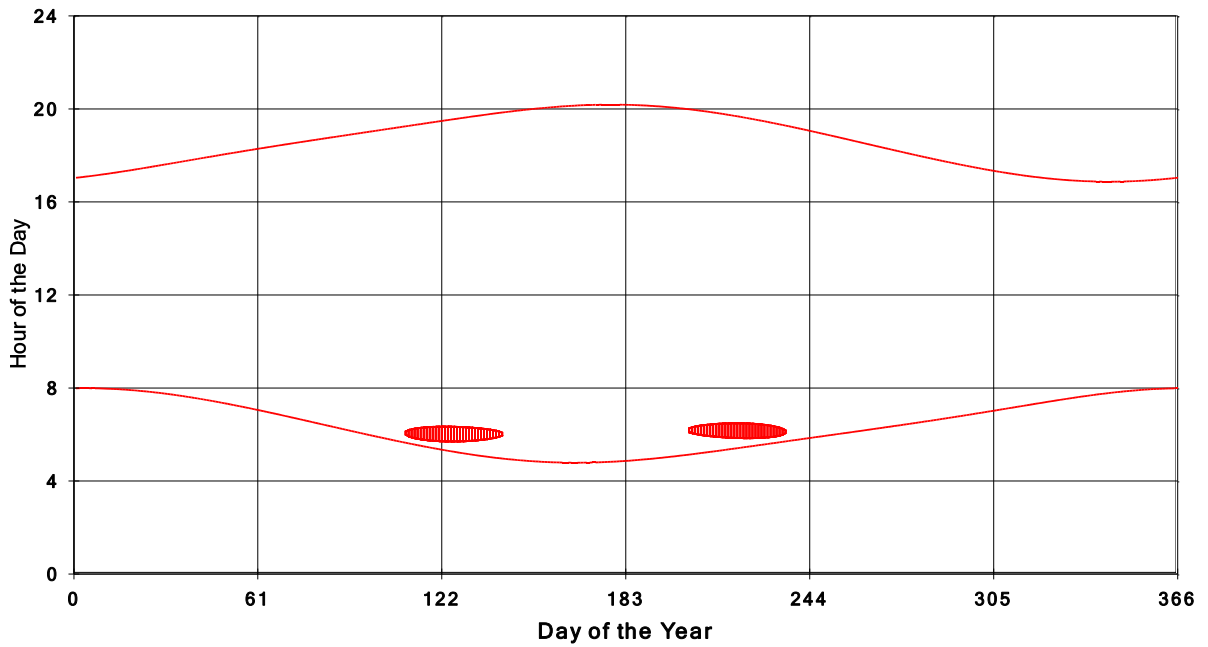

**January 31 2013 Flicker with no barns
shadow Times on House 2651, All Windows from All Turbine:**

**January 31 2013 Flicker with no barns
shadow Times on House 2652, All Windows from All Turbine:**

**January 31 2013 Flicker with no barns
shadow Times on House 2655, All Windows from All Turbine:**

**January 31 2013 Flicker with no barns
shadow Times on House 2659, All Windows from All Turbine:**

**January 31 2013 Flicker with no barns
shadow Times on House 2661, All Windows from All Turbine:**

**January 31 2013 Flicker with no barns
shadow Times on House 2663, All Windows from All Turbine:**