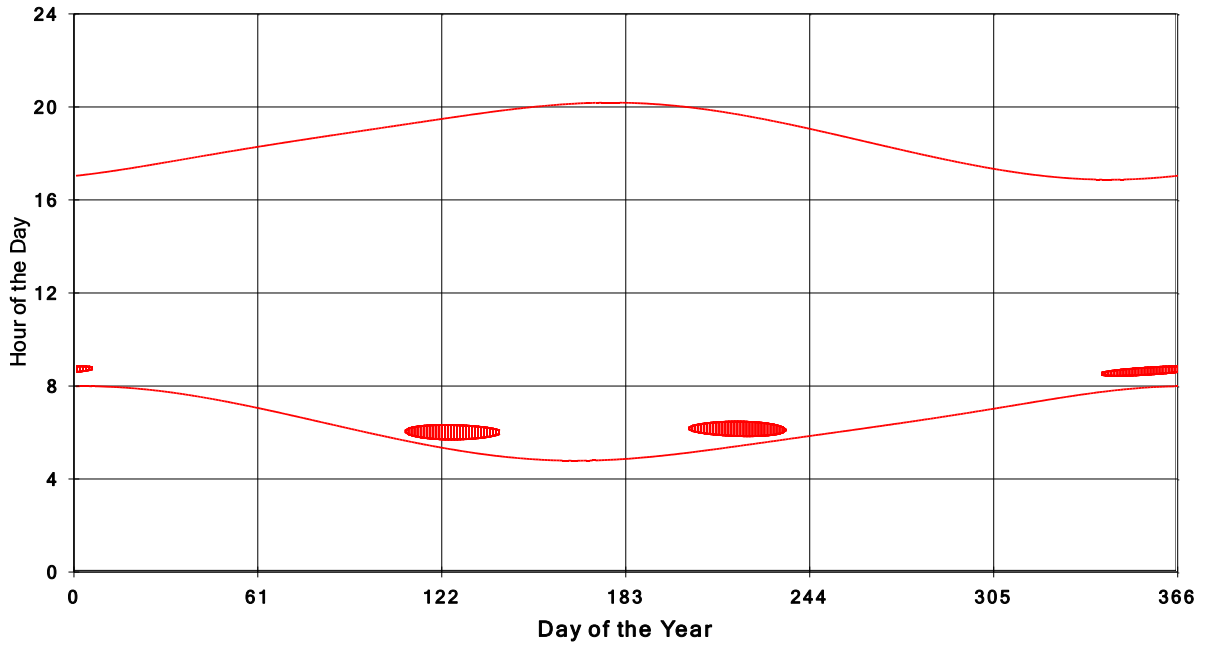

**January 31 2013 Flicker with no barns
shadow Times on House 2815, All Windows from All Turbine:**