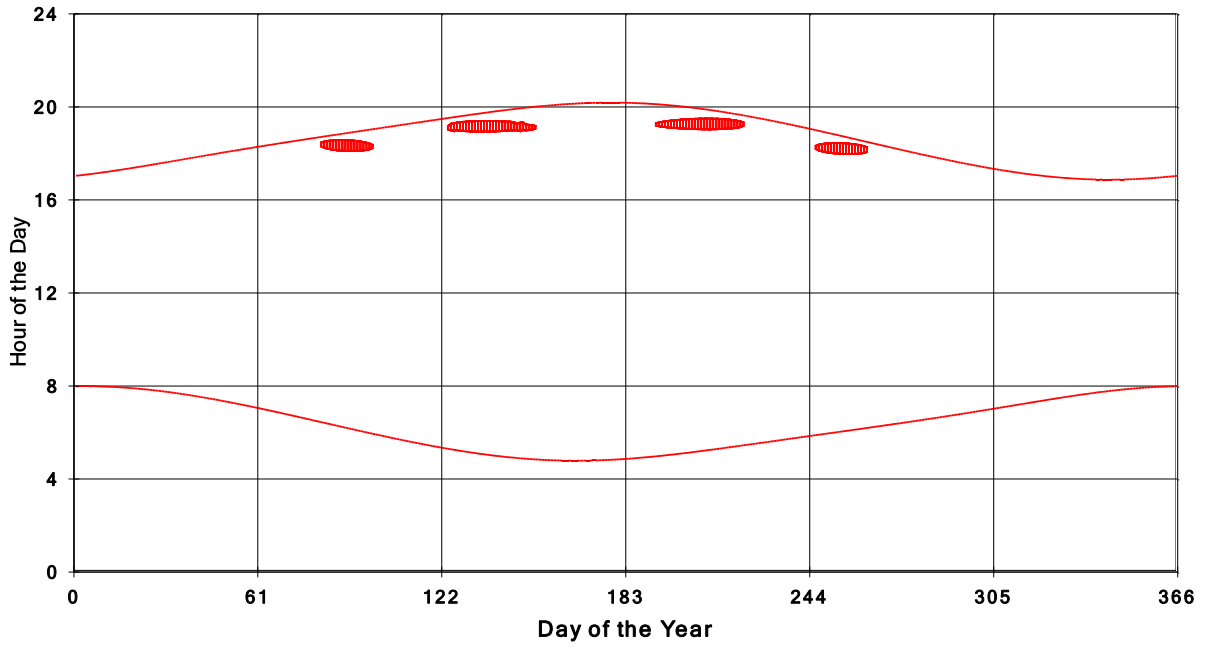

**January 31 2013 Flicker with no barns
shadow Times on House 2703, All Windows from All Turbine:**