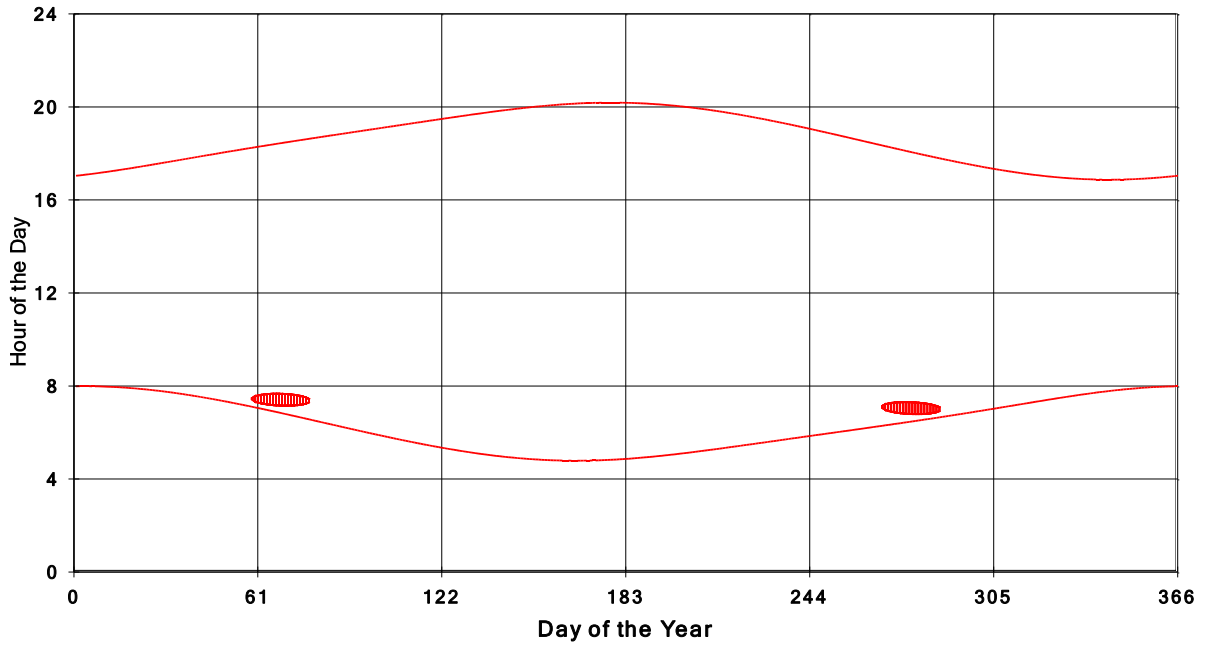

**January 31 2013 Flicker with no barns
shadow Times on House 2920, All Windows from All Turbine:**