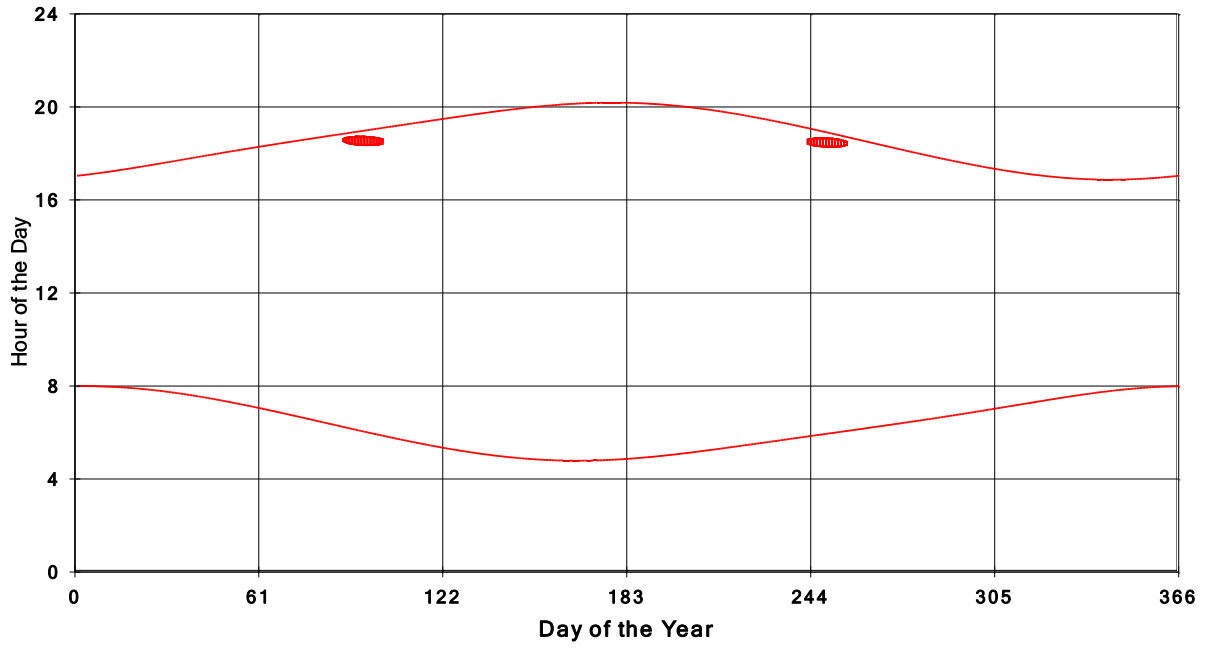

January 31 2013 Flicker with no barns
shadow Times on House 2919, All Windows from All Turbine:

January 31 2013 Flicker with no barns
shadow Times on House 2917, All Windows from All Turbine: