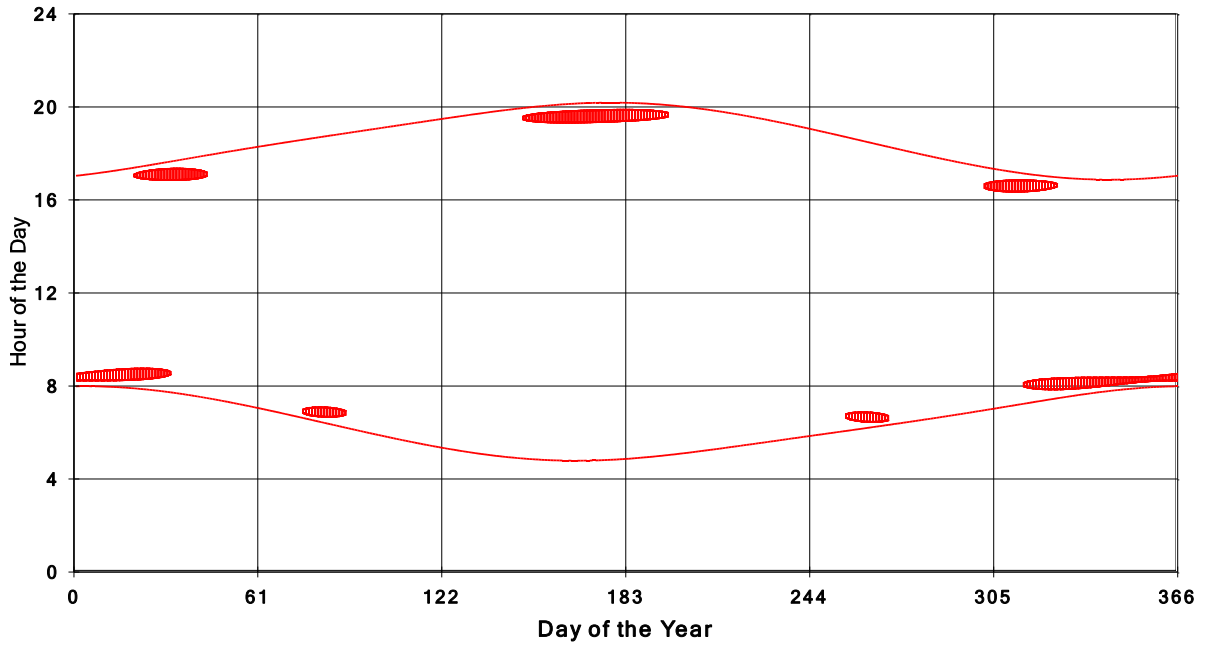

**January 31 2013 Flicker with no barns
shadow Times on House 2727, All Windows from All Turbine:**

**January 31 2013 Flicker with no barns
shadow Times on House 2728, All Windows from All Turbine:**

**January 31 2013 Flicker with no barns
shadow Times on House 2743, All Windows from All Turbine:**

**January 31 2013 Flicker with no barns
shadow Times on House 2746, All Windows from All Turbine:**

January 31 2013 Flicker with no barns
shadow Times on House 2756, All Windows from All Turbine:

January 31 2013 Flicker with no barns
shadow Times on House 2757, All Windows from All Turbine:

January 31 2013 Flicker with no barns
shadow Times on House 2758, All Windows from All Turbine:

January 31 2013 Flicker with no barns
shadow Times on House 2760, All Windows from All Turbine:

**January 31 2013 Flicker with no barns
shadow Times on House 2761, All Windows from All Turbine:**