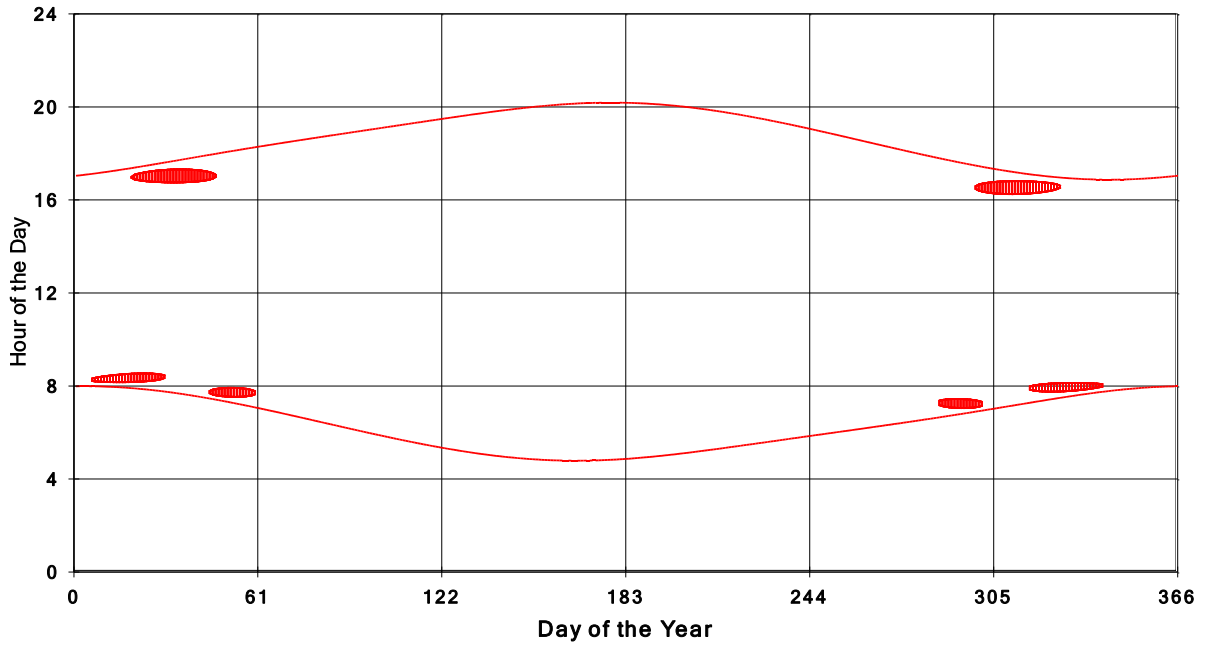

January 31 2013 Flicker with no barns
shadow Times on House 2628, All Windows from All Turbine:

January 31 2013 Flicker with no barns
shadow Times on House 2629, All Windows from All Turbine:

January 31 2013 Flicker with no barns
shadow Times on House 2630, All Windows from All Turbine:

January 31 2013 Flicker with no barns
shadow Times on House 2631, All Windows from All Turbine:

**January 31 2013 Flicker with no barns
shadow Times on House 2634, All Windows from All Turbine:**

**January 31 2013 Flicker with no barns
shadow Times on House 2635, All Windows from All Turbine:**