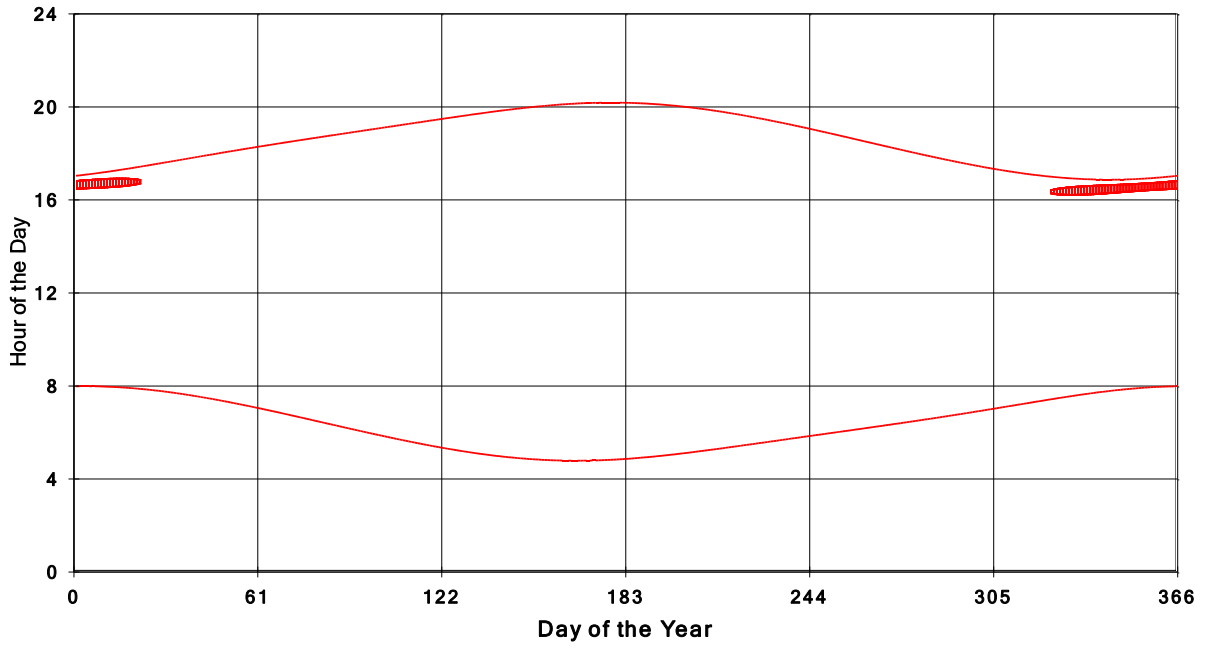

January 31 2013 Flicker with no barns
shadow Times on House 2813, All Windows from All Turbine: