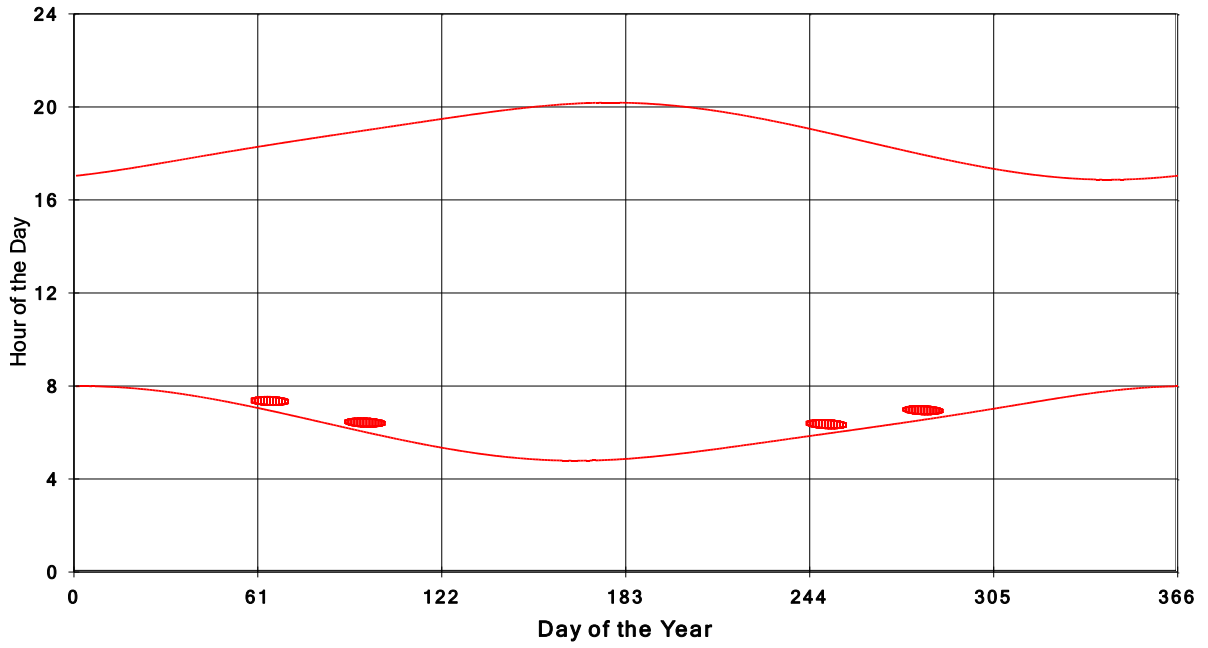

January 31 2013 Flicker with no barns
Shadow Times on House 2895, All Windows from All Turbine: