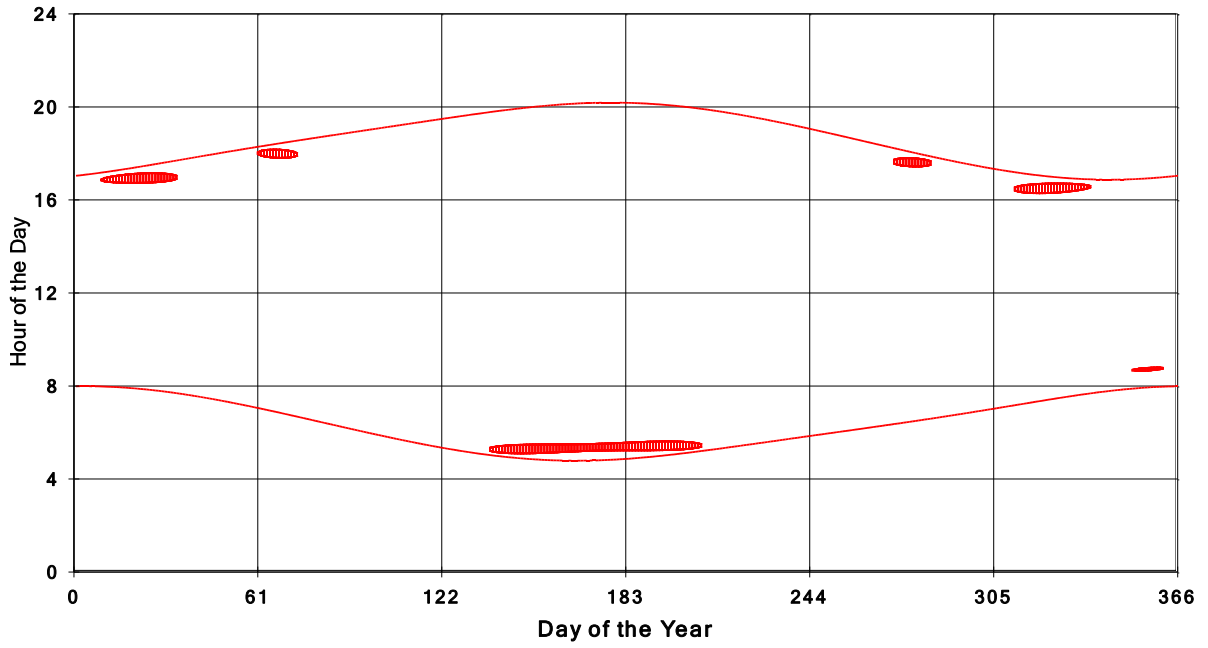

**January 31 2013 Flicker with no barns
shadow Times on House 2907, All Windows from All Turbine:**