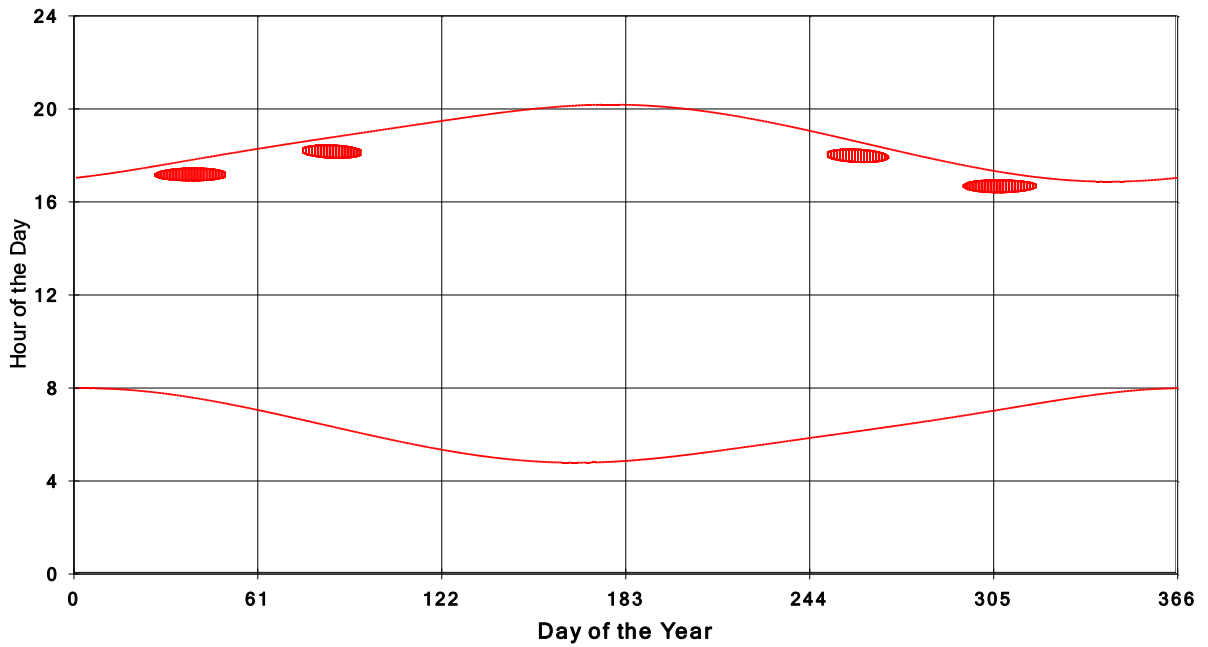

January 31 2013 Flicker with no barns
shadow Times on House 2628, All Windows from All Turbine:

January 31 2013 Flicker with no barns
shadow Times on House 2629, All Windows from All Turbine:

January 31 2013 Flicker with no barns
shadow Times on House 2630, All Windows from All Turbine:

January 31 2013 Flicker with no barns
shadow Times on House 2631, All Windows from All Turbine:

**January 31 2013 Flicker with no barns
shadow Times on House 2634, All Windows from All Turbine:**

**January 31 2013 Flicker with no barns
shadow Times on House 2635, All Windows from All Turbine:**