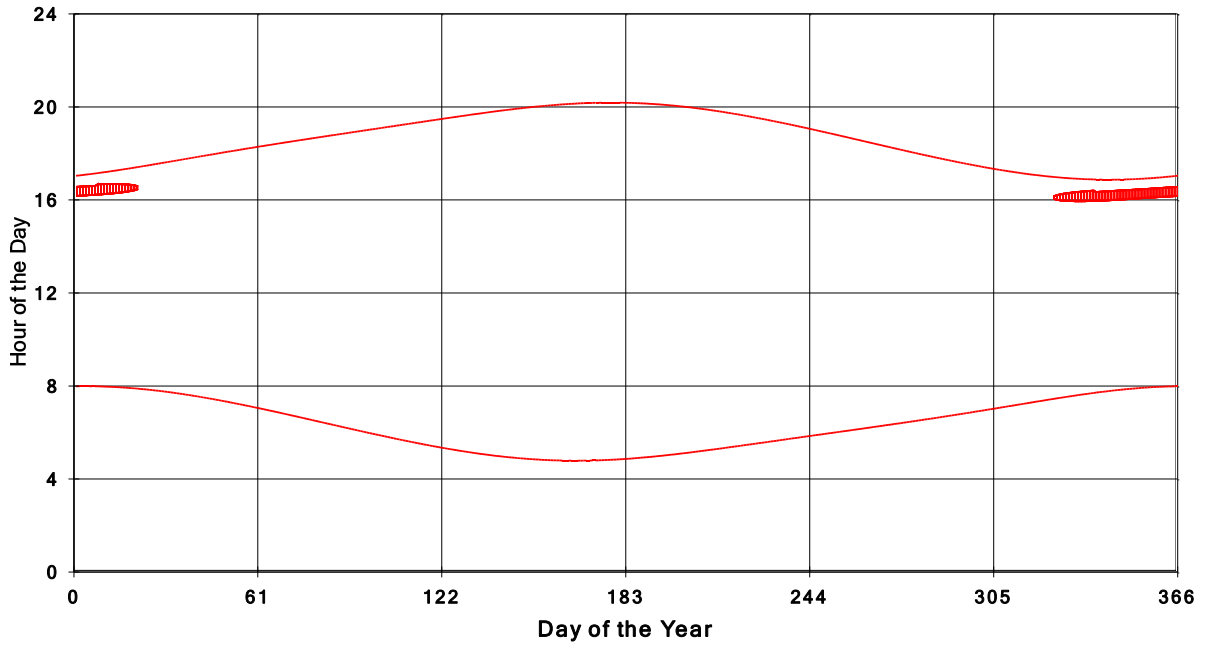

**January 31 2013 Flicker with no barns
shadow Times on House 2655, All Windows from All Turbine:**