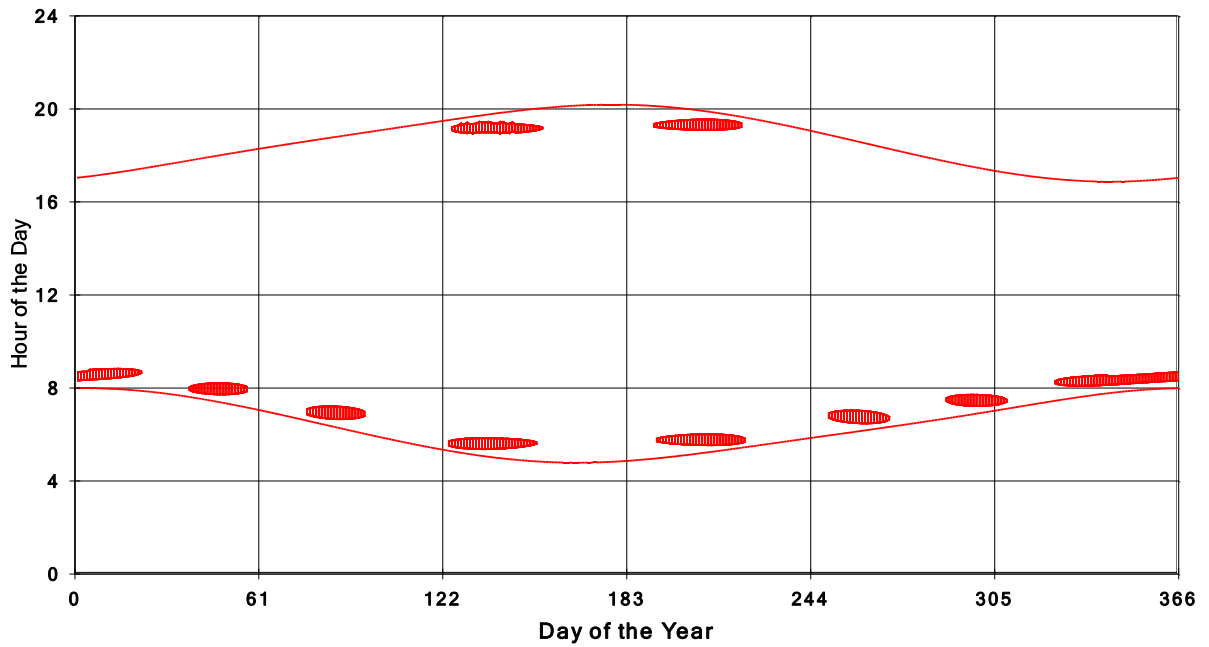

**January 31 2013 Flicker with no barns
shadow Times on House 2920, All Windows from All Turbine:**

January 31 2013 Flicker with no barns
shadow Times on House 2919, All Windows from All Turbine: