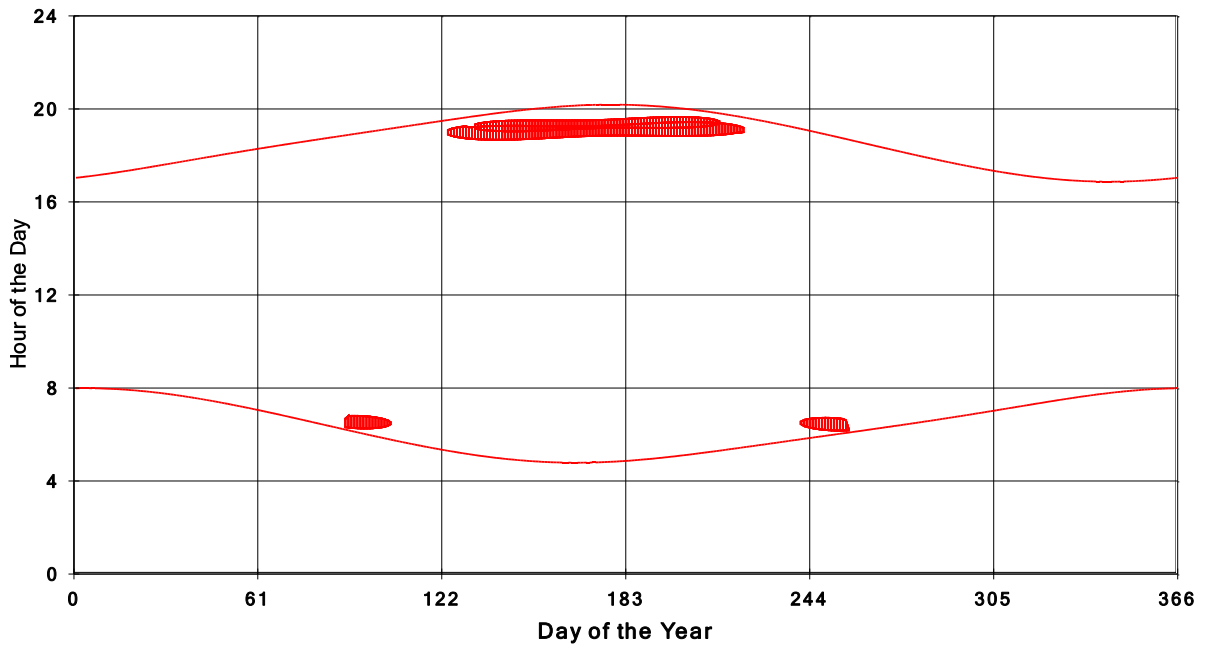

January 31 2013 Flicker with no barns
shadow Times on House 2631, All Windows from All Turbine:

**January 31 2013 Flicker with no barns
shadow Times on House 2634, All Windows from All Turbine:**

**January 31 2013 Flicker with no barns
shadow Times on House 2635, All Windows from All Turbine:**

**January 31 2013 Flicker with no barns
hadow Times on House 2636, All Windows from All Turbine:**

**January 31 2013 Flicker with no barns
hadow Times on House 2638, All Windows from All Turbine:**

**January 31 2013 Flicker with no barns
shadow Times on House 2643, All Windows from All Turbine:**

**January 31 2013 Flicker with no barns
shadow Times on House 2644, All Windows from All Turbine:**

**January 31 2013 Flicker with no barns
shadow Times on House 2648, All Windows from All Turbine:**

**January 31 2013 Flicker with no barns
shadow Times on House 2650, All Windows from All Turbine:**