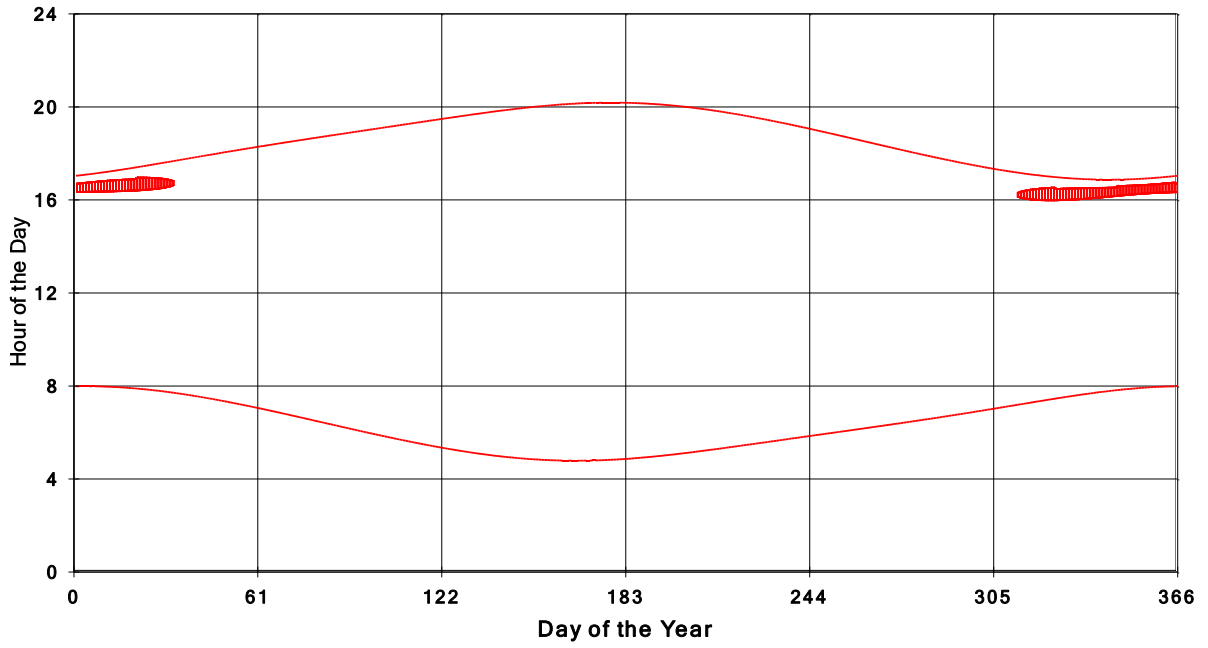

January 31 2013 Flicker with no barns
shadow Times on House 2628, All Windows from All Turbine:

January 31 2013 Flicker with no barns
shadow Times on House 2629, All Windows from All Turbine:

January 31 2013 Flicker with no barns
shadow Times on House 2630, All Windows from All Turbine:

January 31 2013 Flicker with no barns
shadow Times on House 2631, All Windows from All Turbine:

**January 31 2013 Flicker with no barns
shadow Times on House 2634, All Windows from All Turbine:**

**January 31 2013 Flicker with no barns
shadow Times on House 2635, All Windows from All Turbine:**