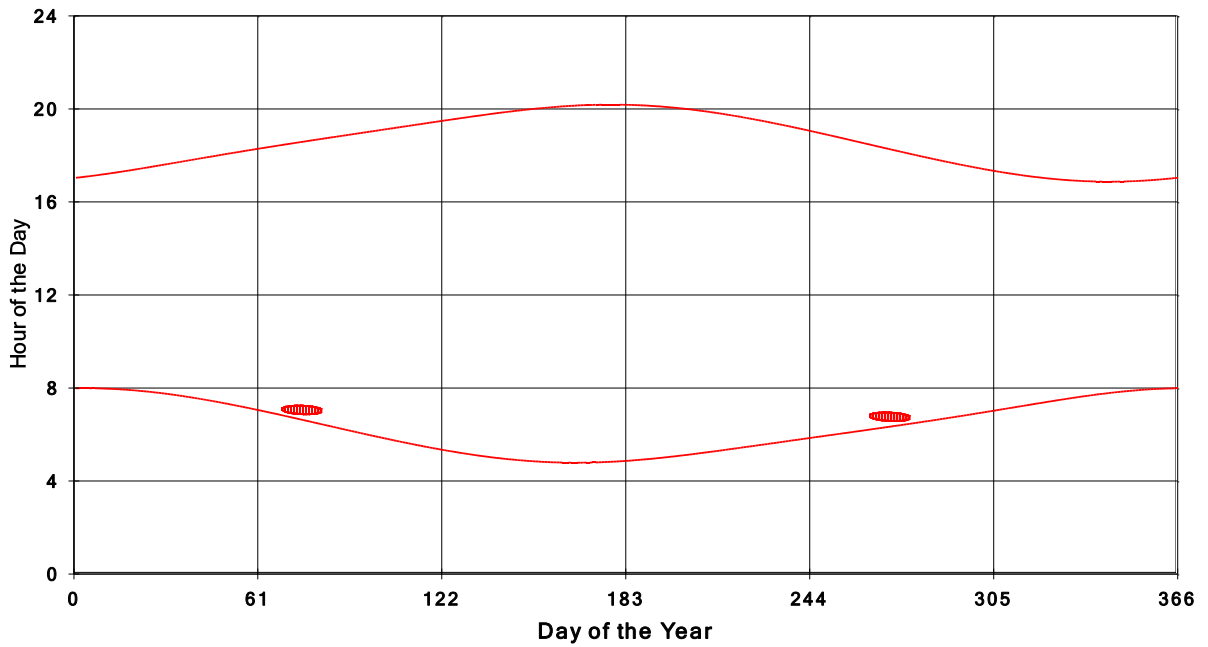

**January 31 2013 Flicker with no barns
shadow Times on House 2761, All Windows from All Turbine:**

January 31 2013 Flicker with no barns
shadow Times on House 2760, All Windows from All Turbine: