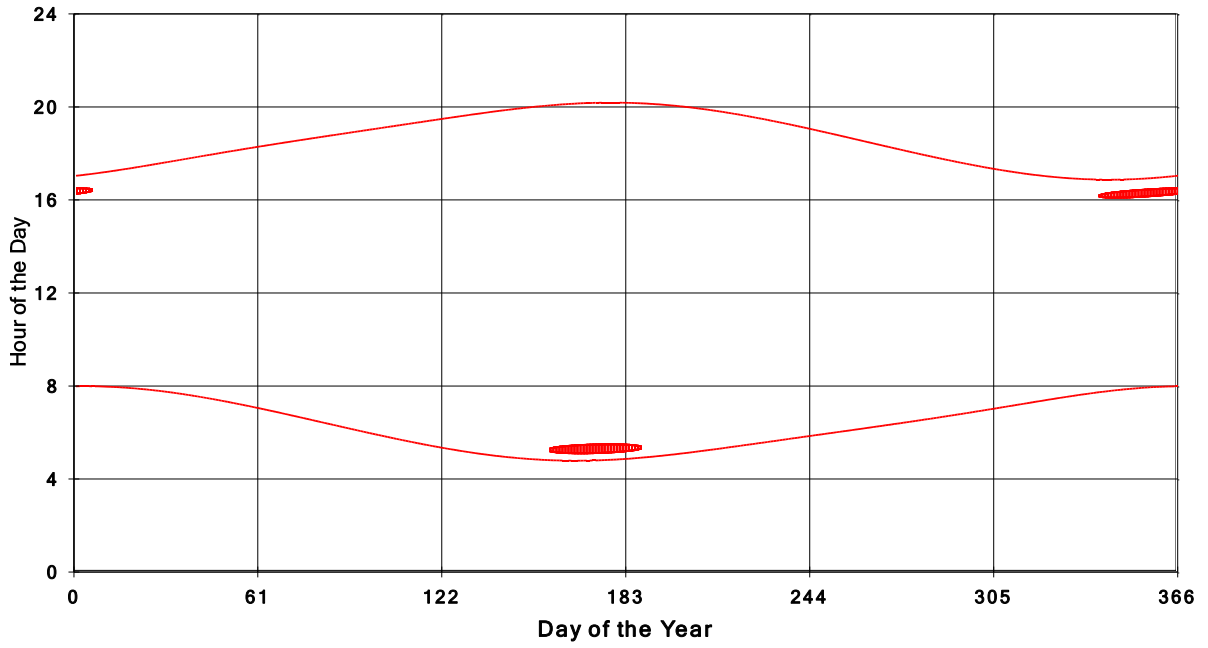

**January 31 2013 Flicker with no barns
shadow Times on House 2665, All Windows from All Turbine:**