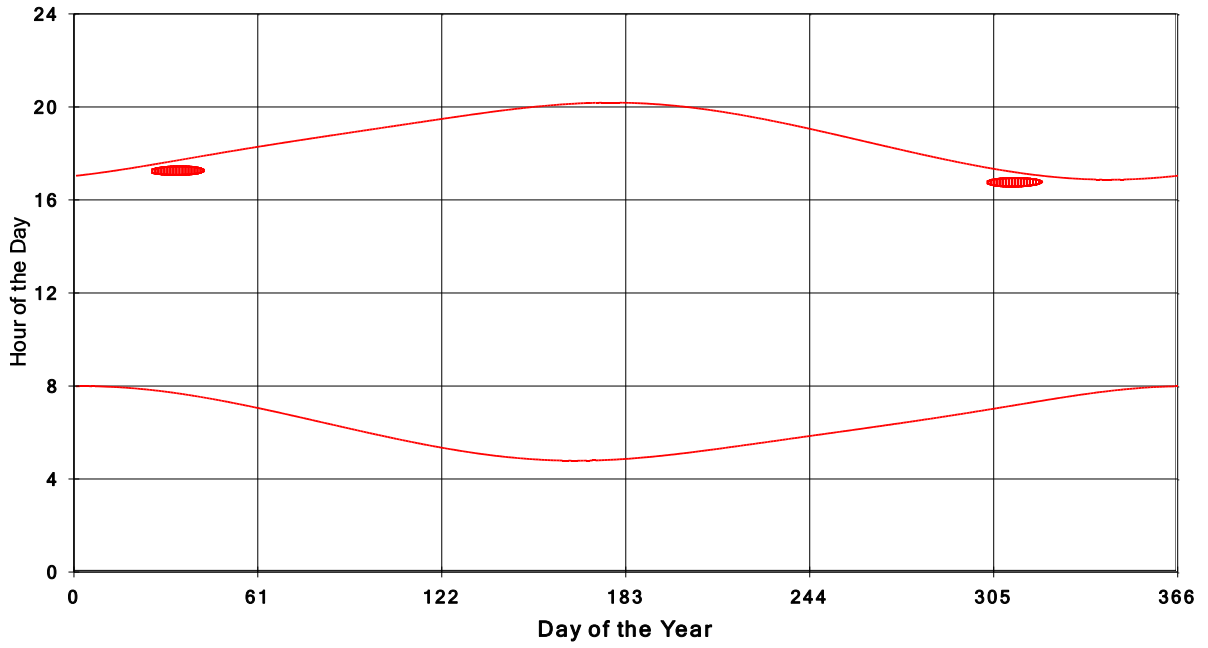

**January 31 2013 Flicker with no barns
shadow Times on House 2852, All Windows from All Turbine:**