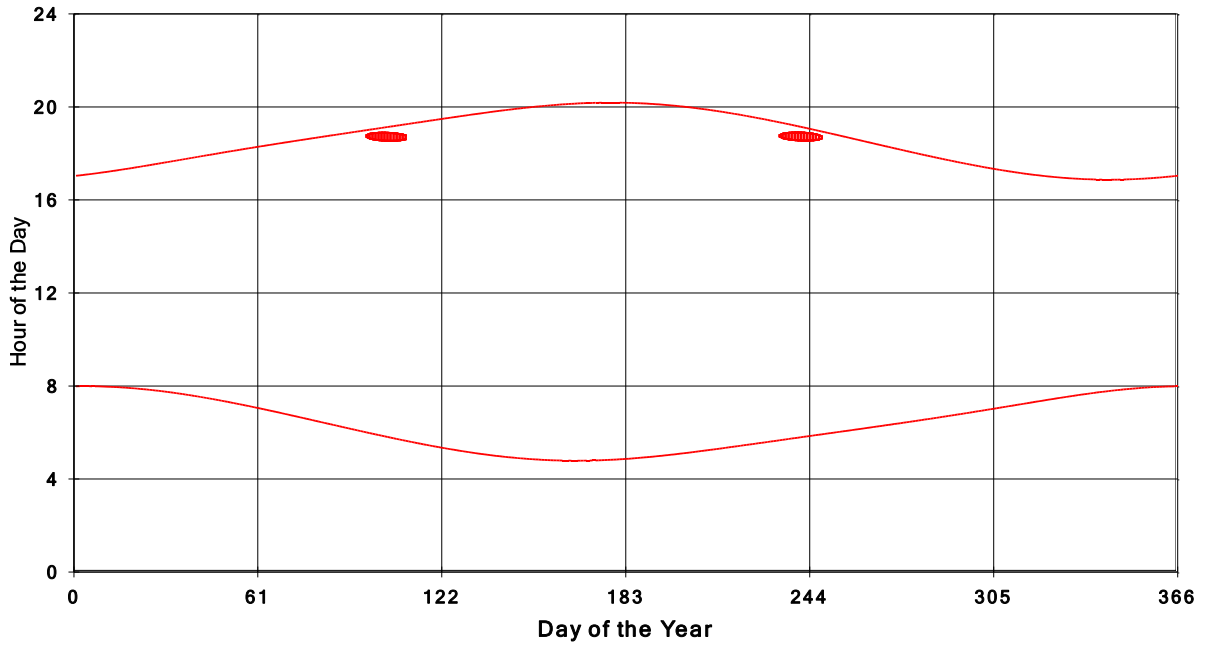

January 31 2013 Flicker with no barns
shadow Times on House 2989, All Windows from All Turbine: