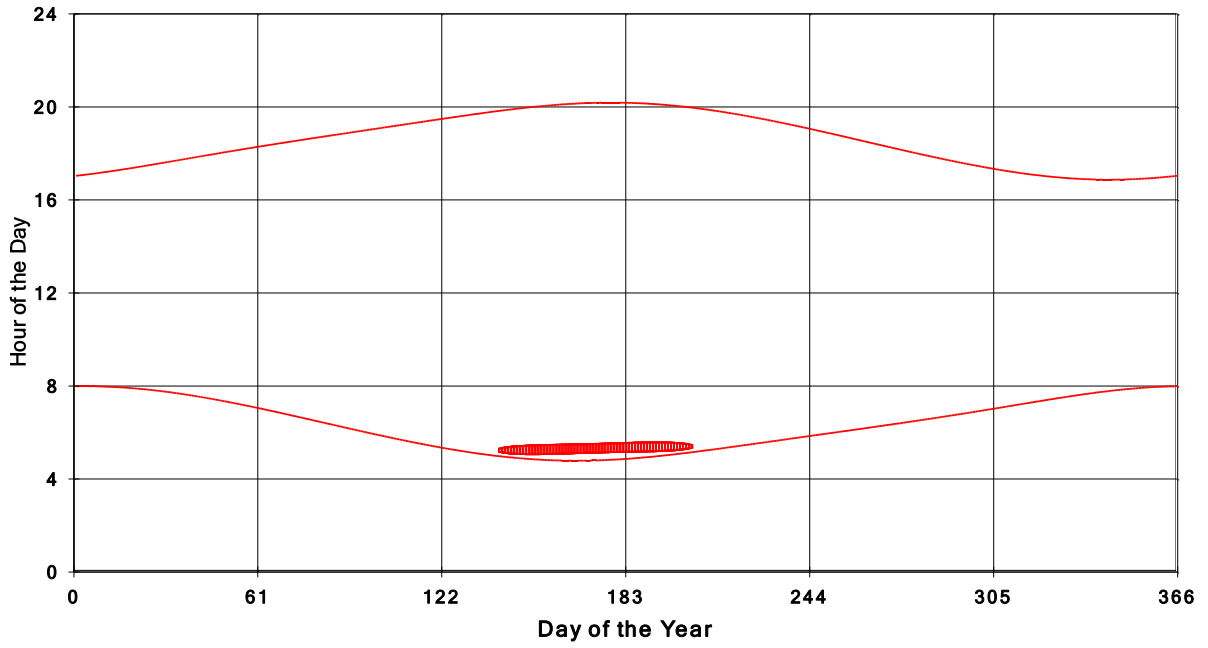

**January 31 2013 Flicker with no barns
shadow Times on House 2898, All Windows from All Turbine:**