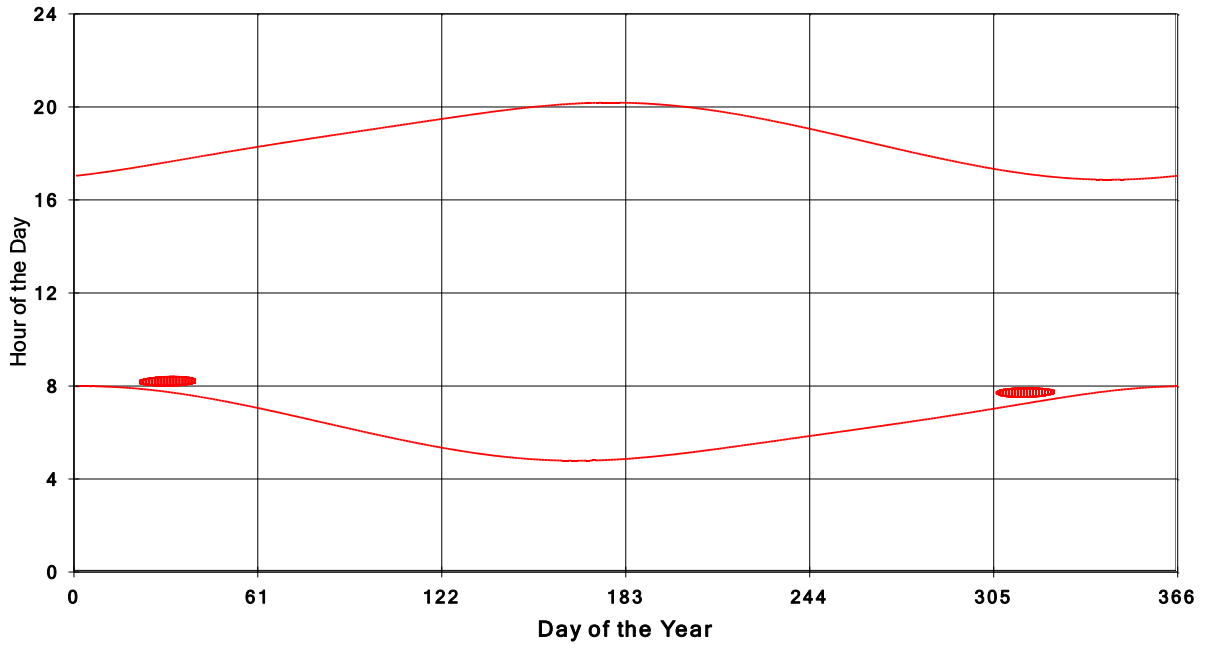

**January 31 2013 Flicker with no barns
shadow Times on House 2871, All Windows from All Turbine:**