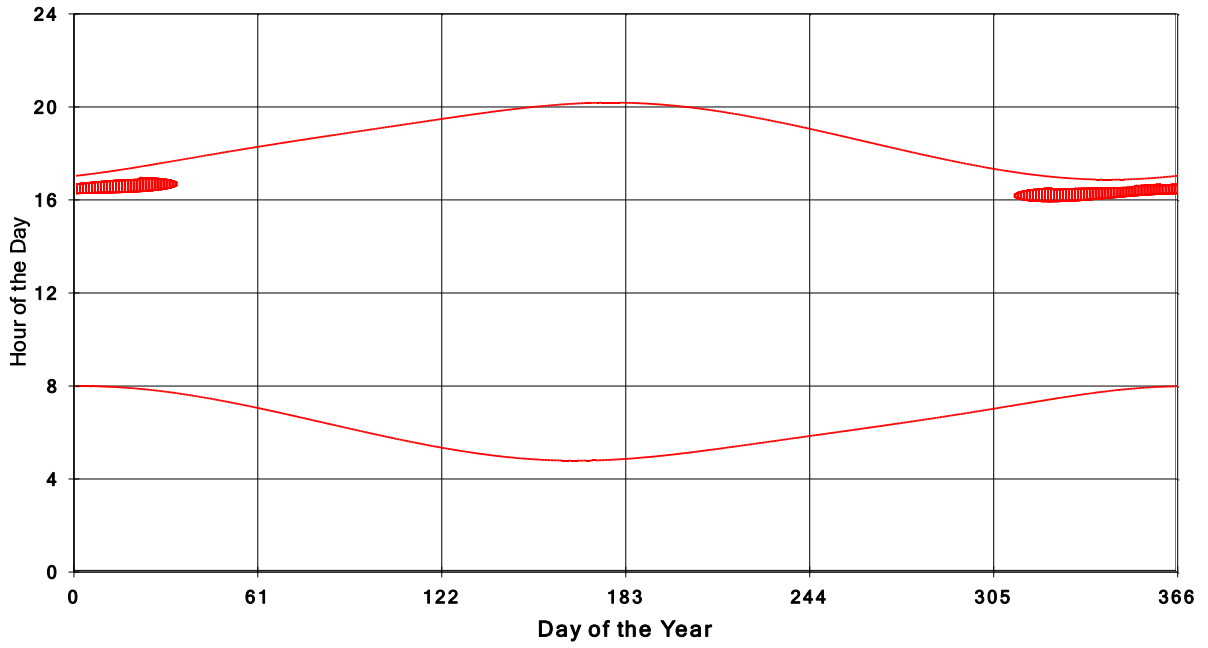

January 31 2013 Flicker with no barns
shadow Times on House 2928, All Windows from All Turbine: