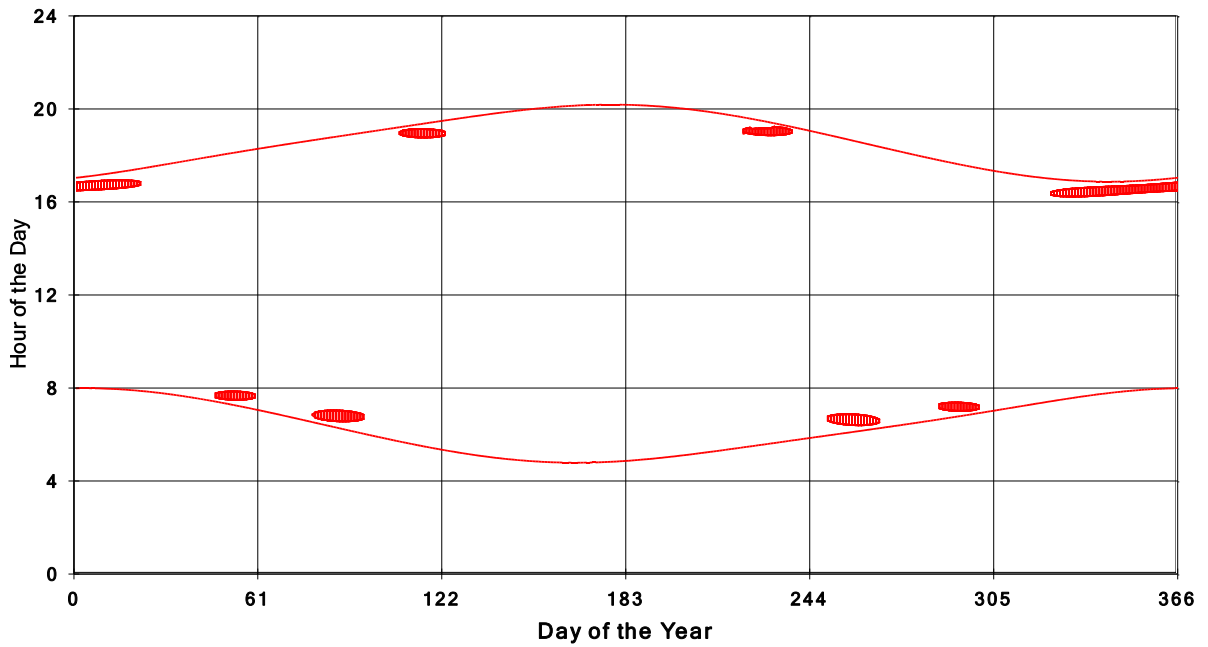

**January 31 2013 Flicker with no barns
shadow Times on House 2727, All Windows from All Turbine:**

**January 31 2013 Flicker with no barns
shadow Times on House 2728, All Windows from All Turbine:**

**January 31 2013 Flicker with no barns
shadow Times on House 2743, All Windows from All Turbine:**

**January 31 2013 Flicker with no barns
shadow Times on House 2746, All Windows from All Turbine:**

January 31 2013 Flicker with no barns
shadow Times on House 2756, All Windows from All Turbine:

January 31 2013 Flicker with no barns
shadow Times on House 2757, All Windows from All Turbine: