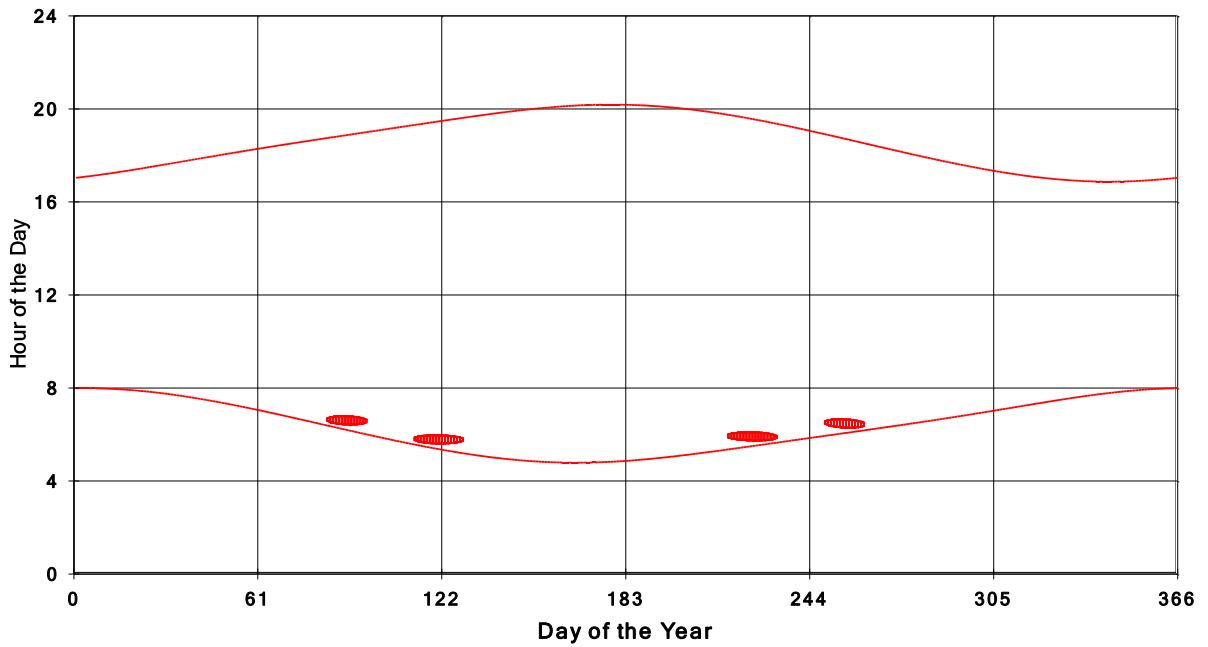

**January 31 2013 Flicker with no barns
shadow Times on House 2815, All Windows from All Turbine:**

**January 31 2013 Flicker with no barns
shadow Times on House 2816, All Windows from All Turbine:**

**January 31 2013 Flicker with no barns
shadow Times on House 2817, All Windows from All Turbine:**

**January 31 2013 Flicker with no barns
shadow Times on House 2818, All Windows from All Turbine:**

**January 31 2013 Flicker with no barns
shadow Times on House 2825, All Windows from All Turbine:**

**January 31 2013 Flicker with no barns
shadow Times on House 2834, All Windows from All Turbine:**