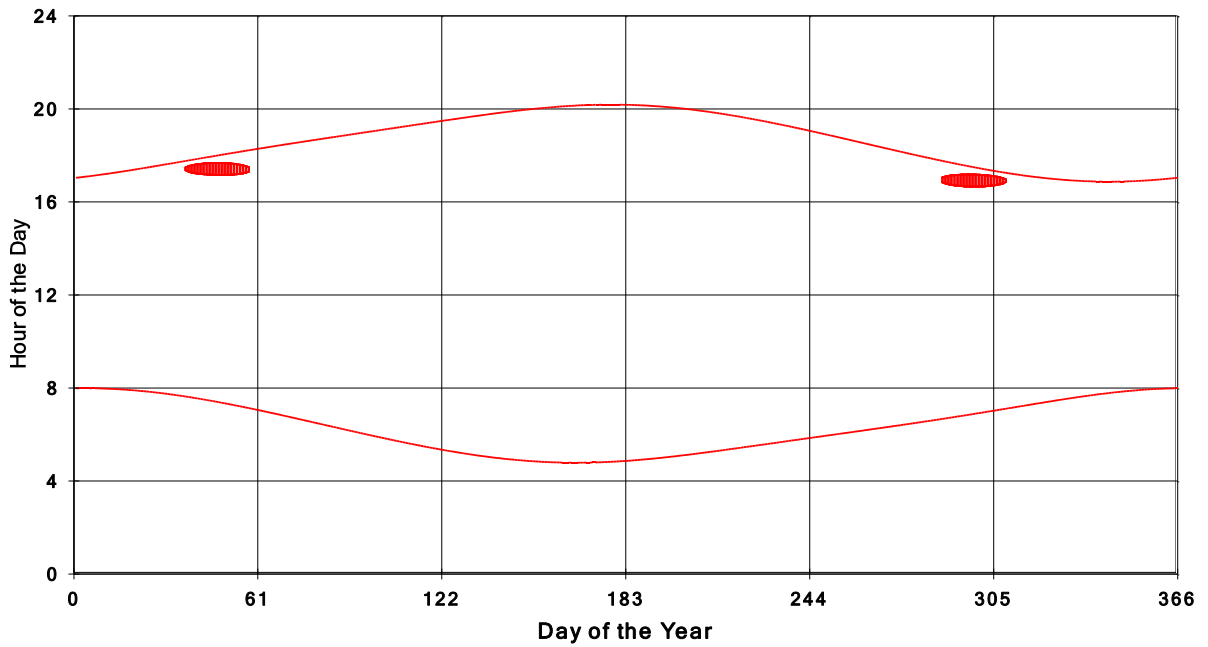

January 31 2013 Flicker with no barns
shadow Times on House 2628, All Windows from All Turbine:

January 31 2013 Flicker with no barns
shadow Times on House 2629, All Windows from All Turbine:

January 31 2013 Flicker with no barns
shadow Times on House 2630, All Windows from All Turbine:

January 31 2013 Flicker with no barns
shadow Times on House 2631, All Windows from All Turbine:

**January 31 2013 Flicker with no barns
shadow Times on House 2634, All Windows from All Turbine:**

**January 31 2013 Flicker with no barns
shadow Times on House 2635, All Windows from All Turbine:**