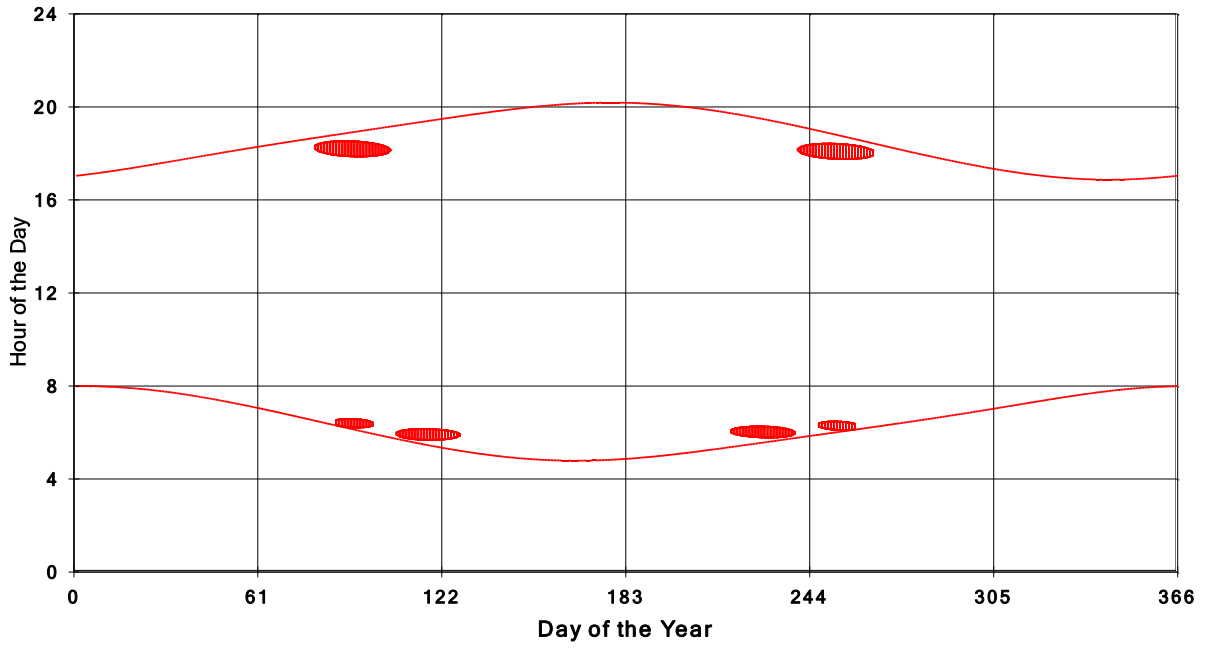

**January 31 2013 Flicker with no barns
shadow Times on House 2807, All Windows from All Turbine:**