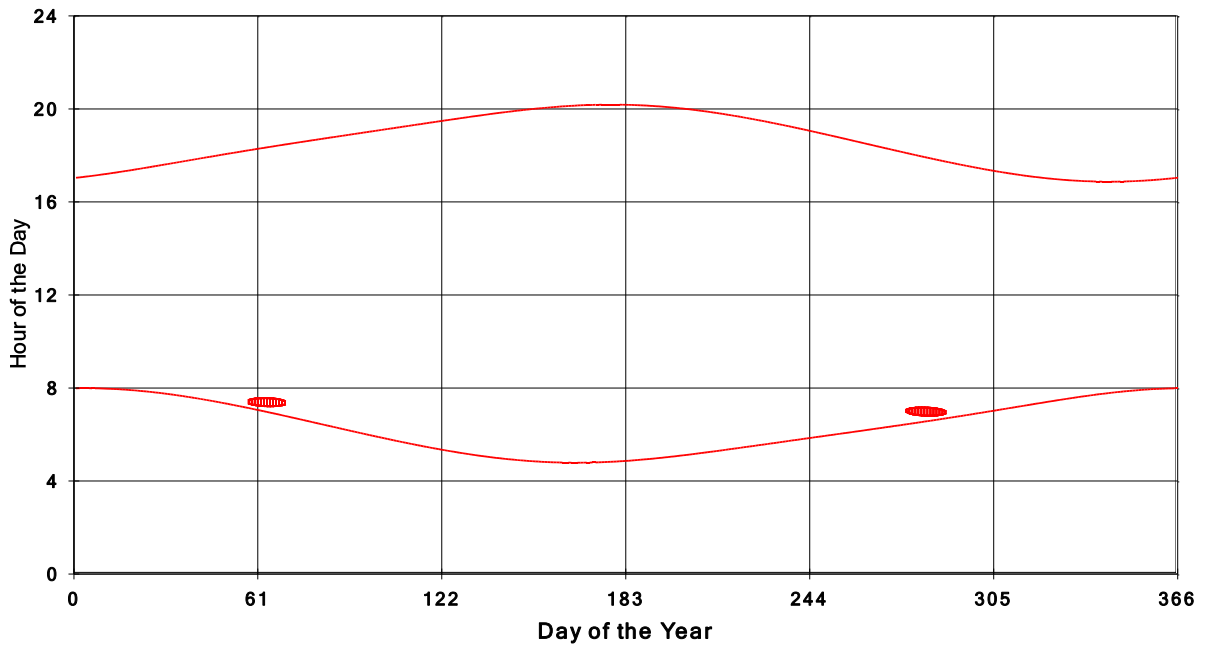

**January 31 2013 Flicker with no barns
shadow Times on House 2815, All Windows from All Turbine:**

January 31 2013 Flicker with no barns
shadow Times on House 2814, All Windows from All Turbine: