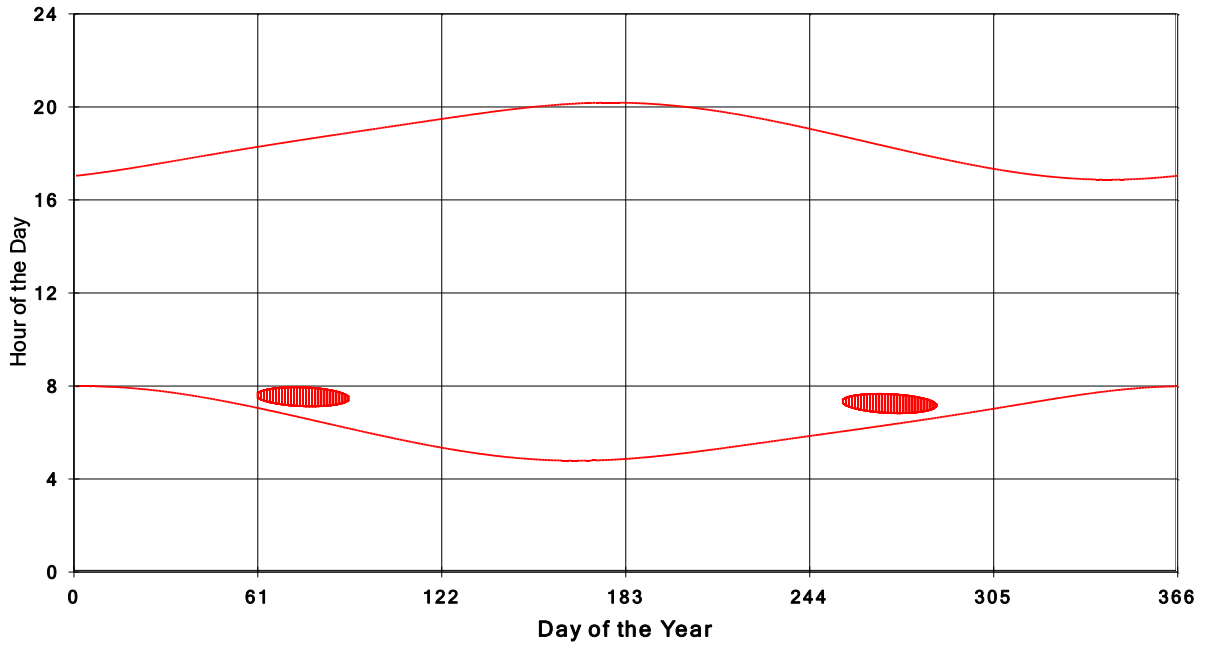

**January 31 2013 Flicker with no barns
shadow Times on House 2900, All Windows from All Turbine:**