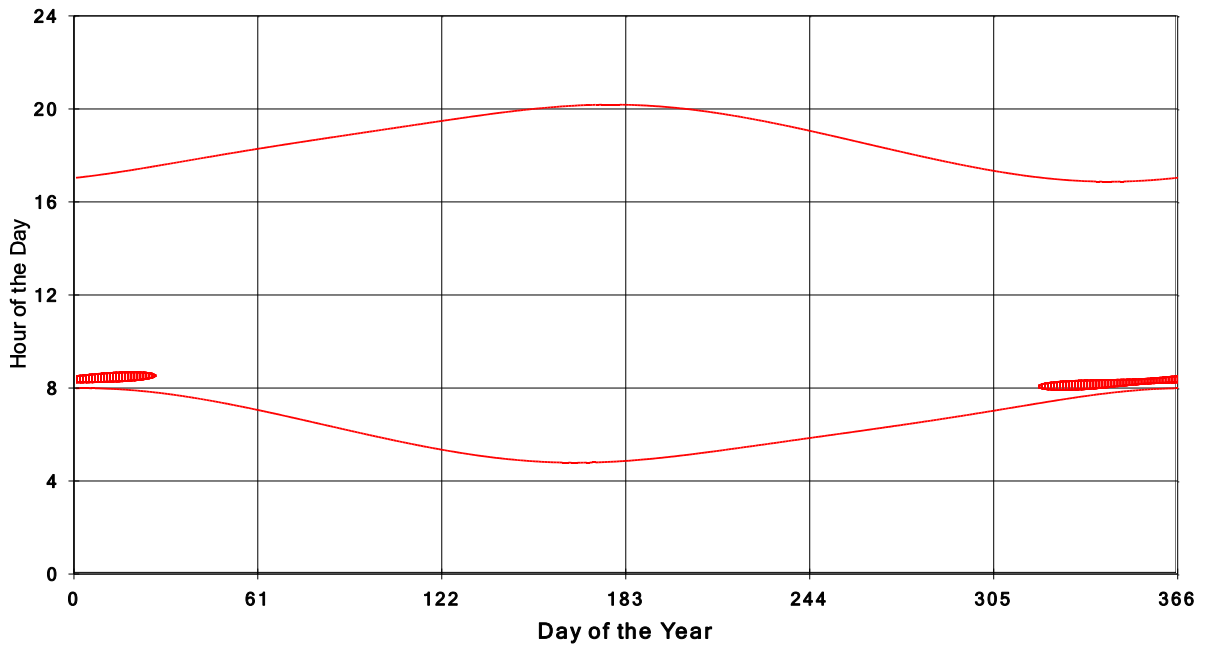

January 31 2013 Flicker with no barns
shadow Times on House 2804, All Windows from All Turbine:

January 31 2013 Flicker with no barns
shadow Times on House 2774, All Windows from All Turbine: