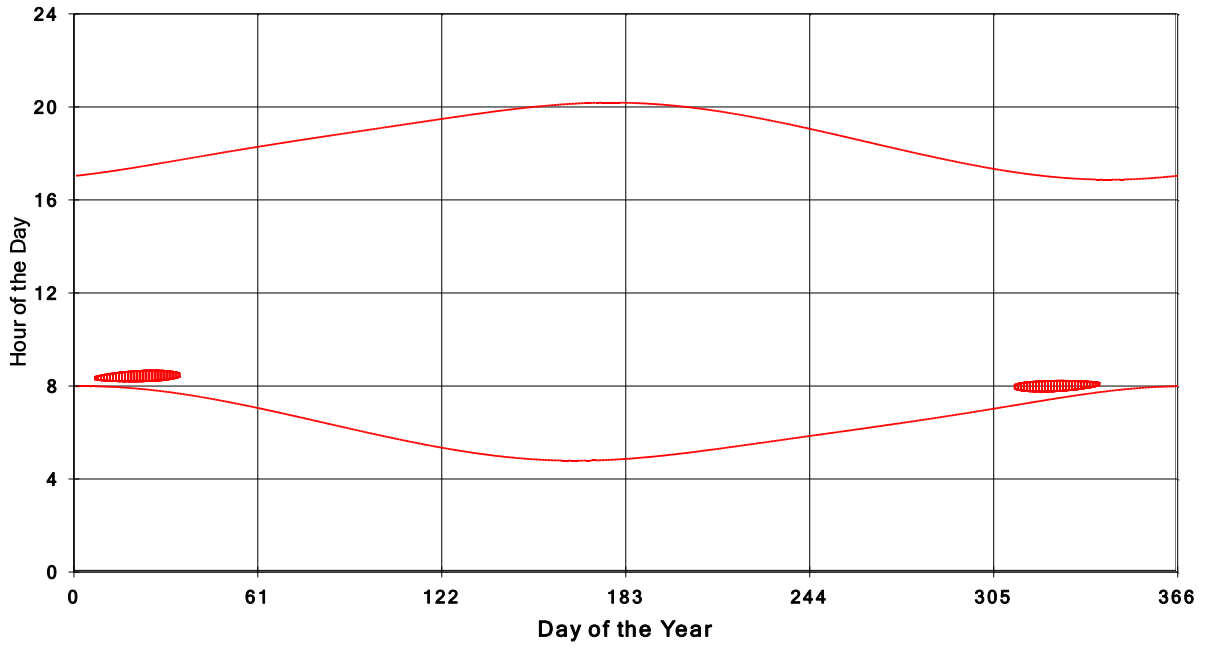

**January 31 2013 Flicker with no barns
shadow Times on House 2643, All Windows from All Turbine:**