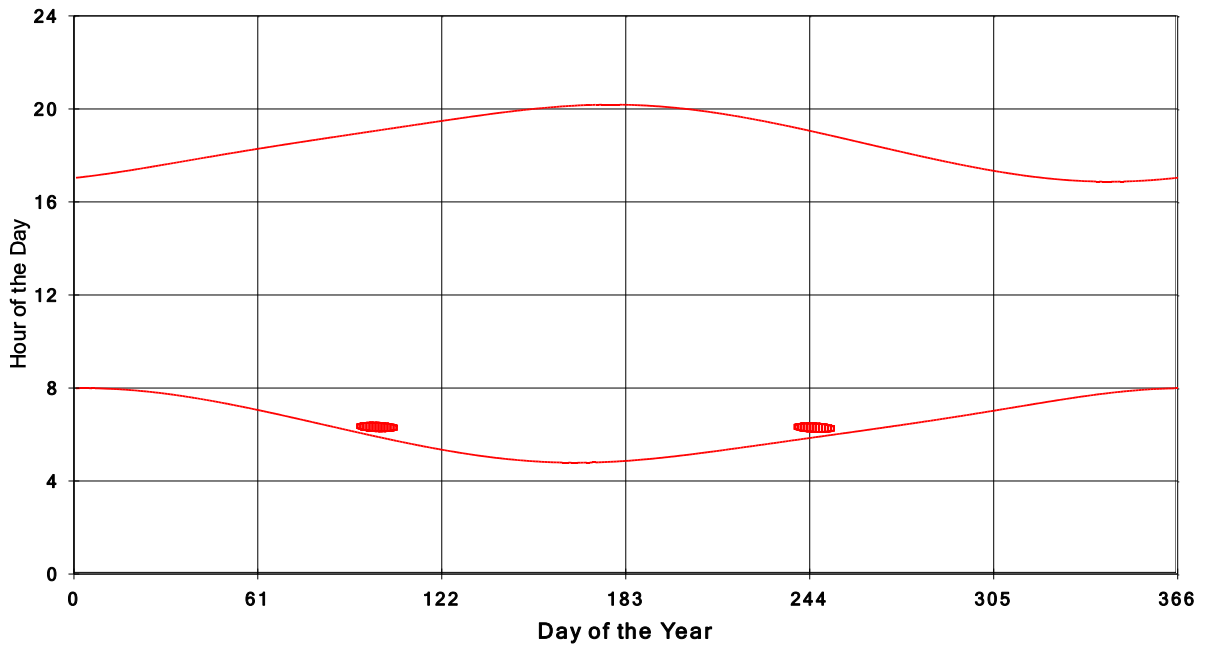

**January 31 2013 Flicker with no barns
shadow Times on House 2727, All Windows from All Turbine:**

**January 31 2013 Flicker with no barns
shadow Times on House 2725, All Windows from All Turbine:**