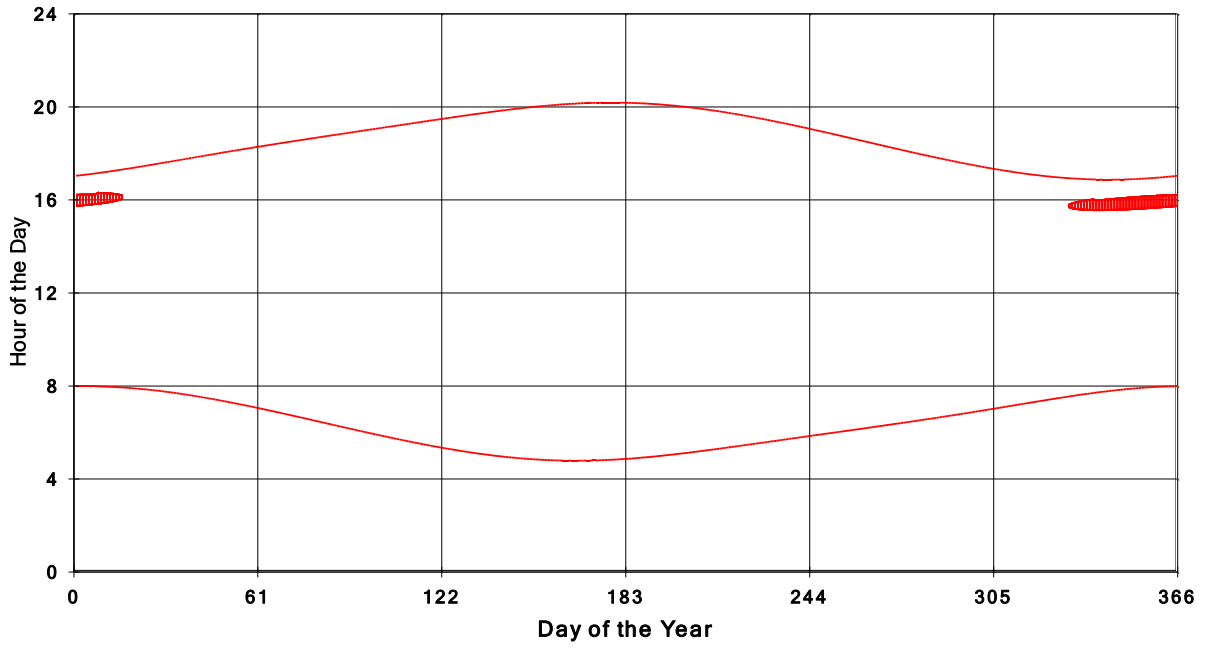

**January 31 2013 Flicker with no barns
shadow Times on House 2648, All Windows from All Turbine:**