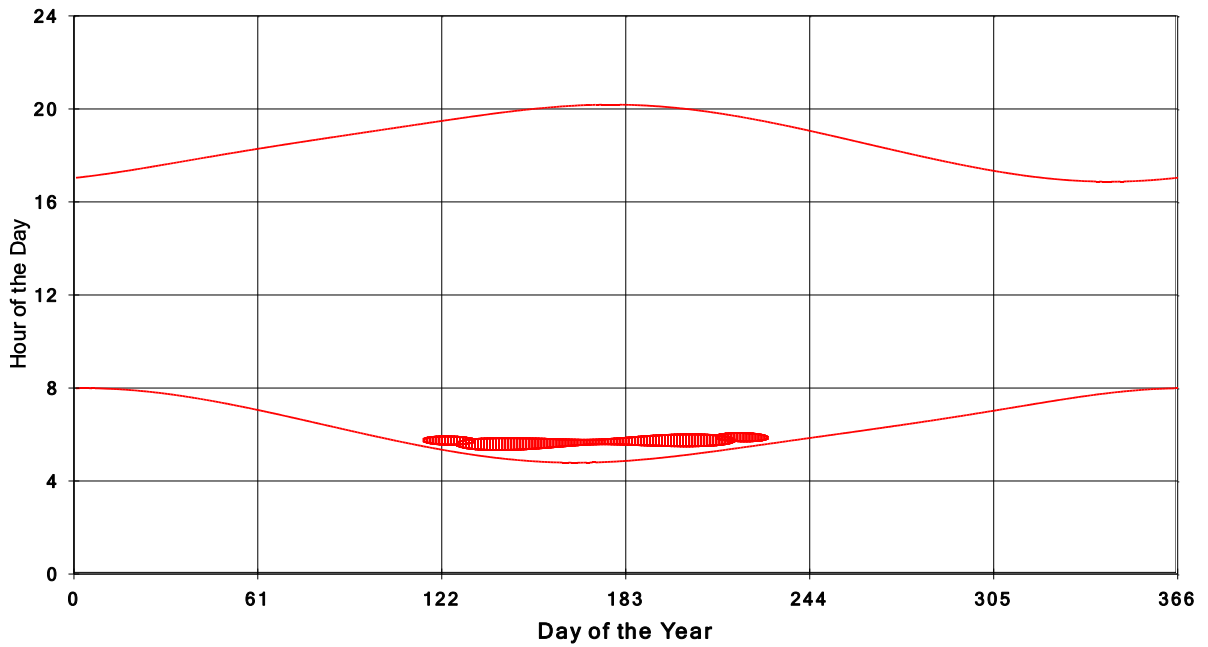

**January 31 2013 Flicker with no barns
hadow Times on House 2636, All Windows from All Turbine:**

**January 31 2013 Flicker with no barns
hadow Times on House 2638, All Windows from All Turbine:**

**January 31 2013 Flicker with no barns
shadow Times on House 2643, All Windows from All Turbine:**

**January 31 2013 Flicker with no barns
shadow Times on House 2644, All Windows from All Turbine:**

**January 31 2013 Flicker with no barns
shadow Times on House 2648, All Windows from All Turbine:**

**January 31 2013 Flicker with no barns
shadow Times on House 2650, All Windows from All Turbine:**