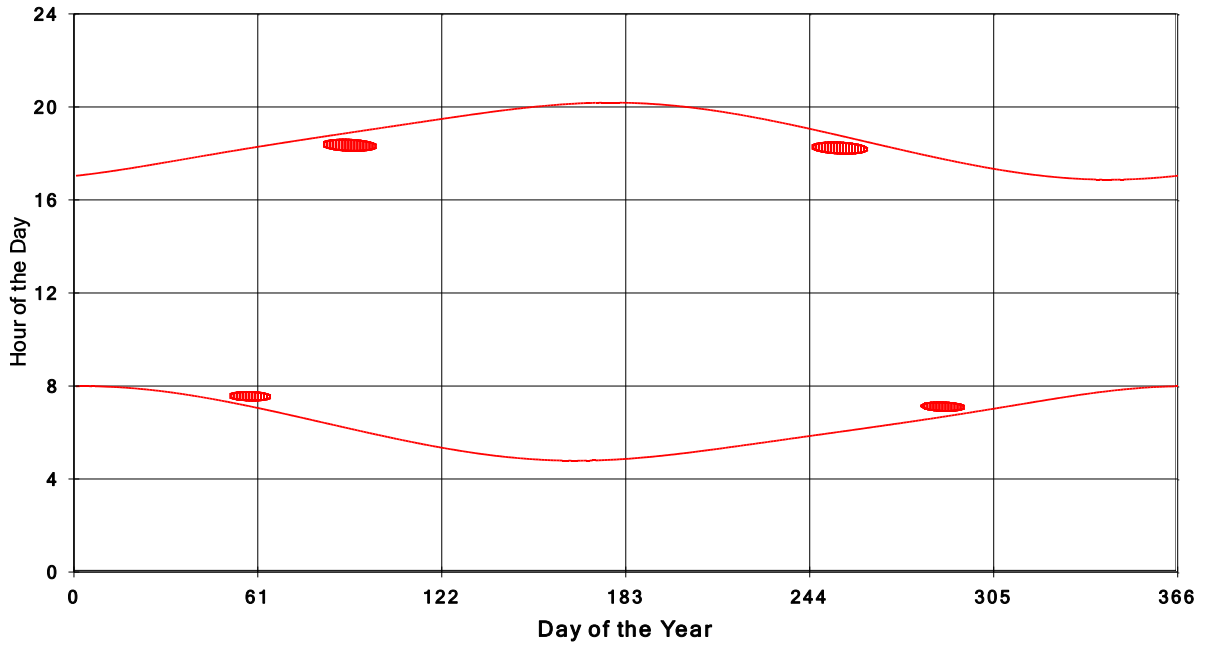

January 31 2013 Flicker with no barns
shadow Times on House 2756, All Windows from All Turbine: