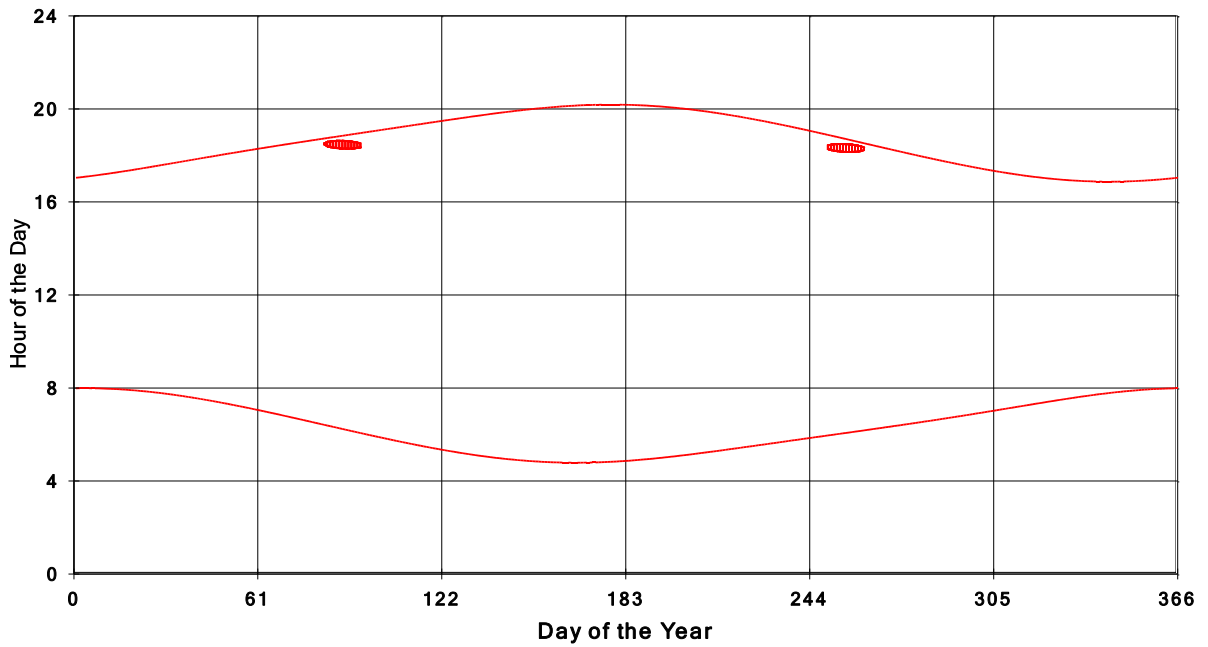

January 31 2013 Flicker with no barns
hadow Times on House 2973, All Windows from All Turbine:

January 31 2013 Flicker with no barns
shadow Times on House 2971, All Windows from All Turbine: