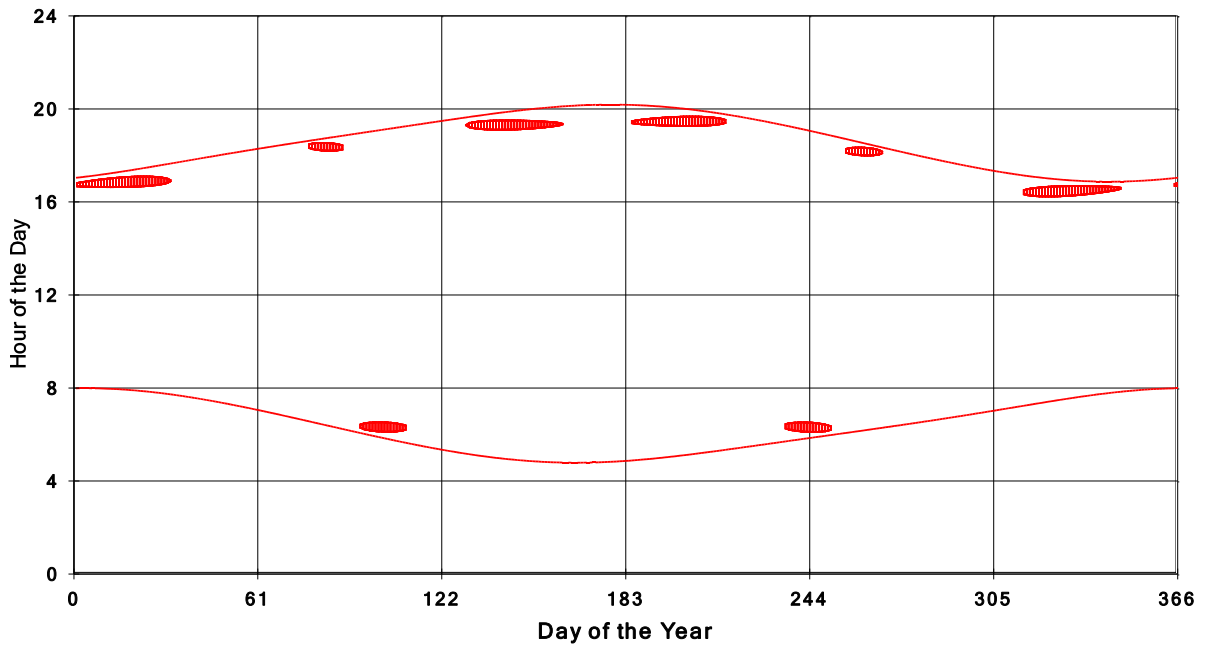

January 31 2013 Flicker with no barns
shadow Times on House 2917, All Windows from All Turbine:

January 31 2013 Flicker with no barns
shadow Times on House 2919, All Windows from All Turbine:

**January 31 2013 Flicker with no barns
shadow Times on House 2920, All Windows from All Turbine:**

**January 31 2013 Flicker with no barns
shadow Times on House 2927, All Windows from All Turbine:**

January 31 2013 Flicker with no barns
shadow Times on House 2928, All Windows from All Turbine:

January 31 2013 Flicker with no barns
shadow Times on House 2931, All Windows from All Turbine: