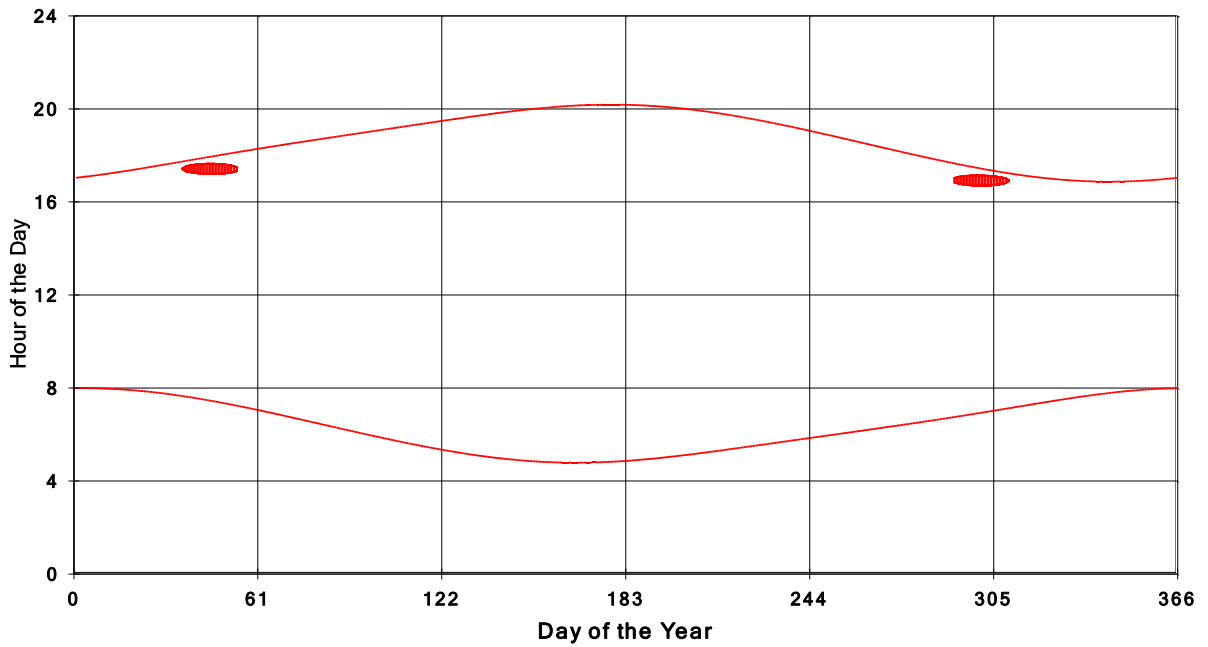

**January 31 2013 Flicker with no barns
shadow Times on House 2727, All Windows from All Turbine:**

**January 31 2013 Flicker with no barns
shadow Times on House 2728, All Windows from All Turbine:**

**January 31 2013 Flicker with no barns
shadow Times on House 2743, All Windows from All Turbine:**

**January 31 2013 Flicker with no barns
shadow Times on House 2746, All Windows from All Turbine:**

January 31 2013 Flicker with no barns
shadow Times on House 2756, All Windows from All Turbine:

January 31 2013 Flicker with no barns
shadow Times on House 2757, All Windows from All Turbine: