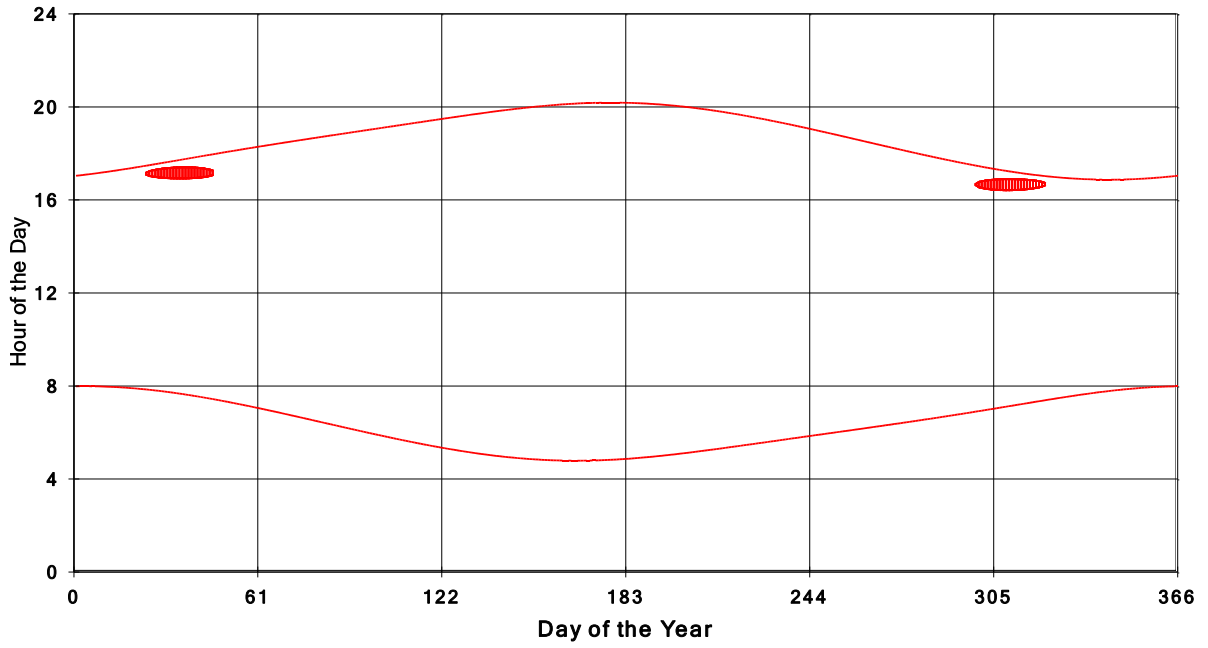

**January 31 2013 Flicker with no barns
shadow Times on House 2743, All Windows from All Turbine:**