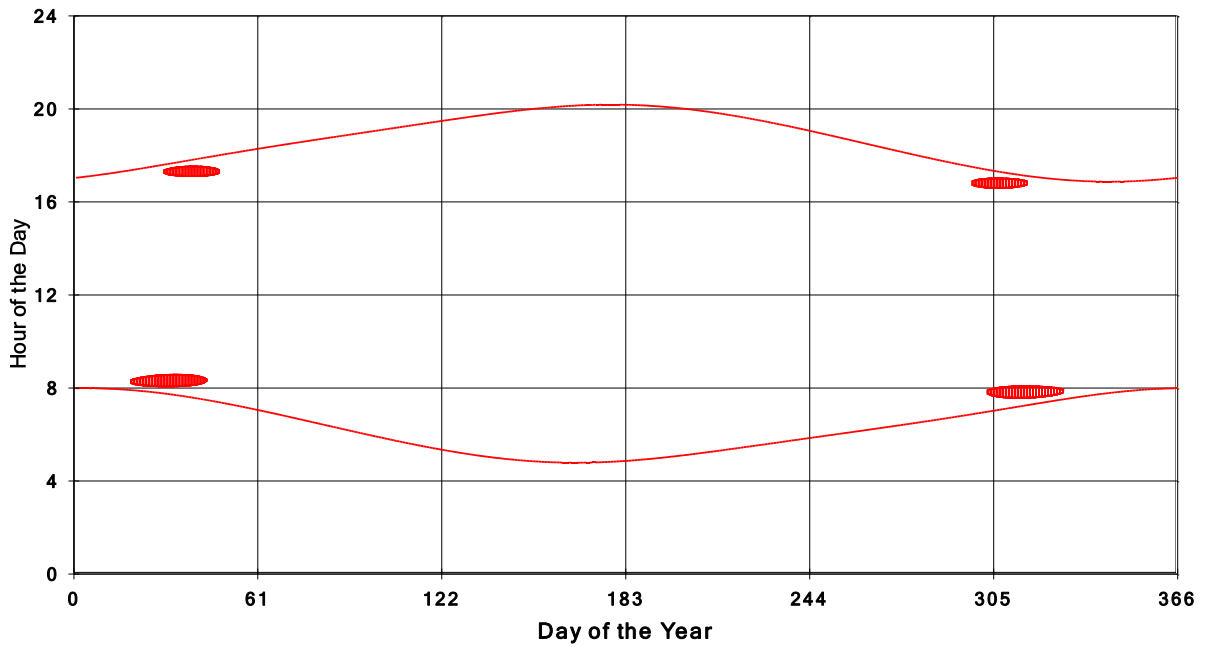

January 31 2013 Flicker with no barns
Shadow Times on House 2895, All Windows from All Turbine:

January 31 2013 Flicker with no barns
hadow Times on House 2893, All Windows from All Turbine: