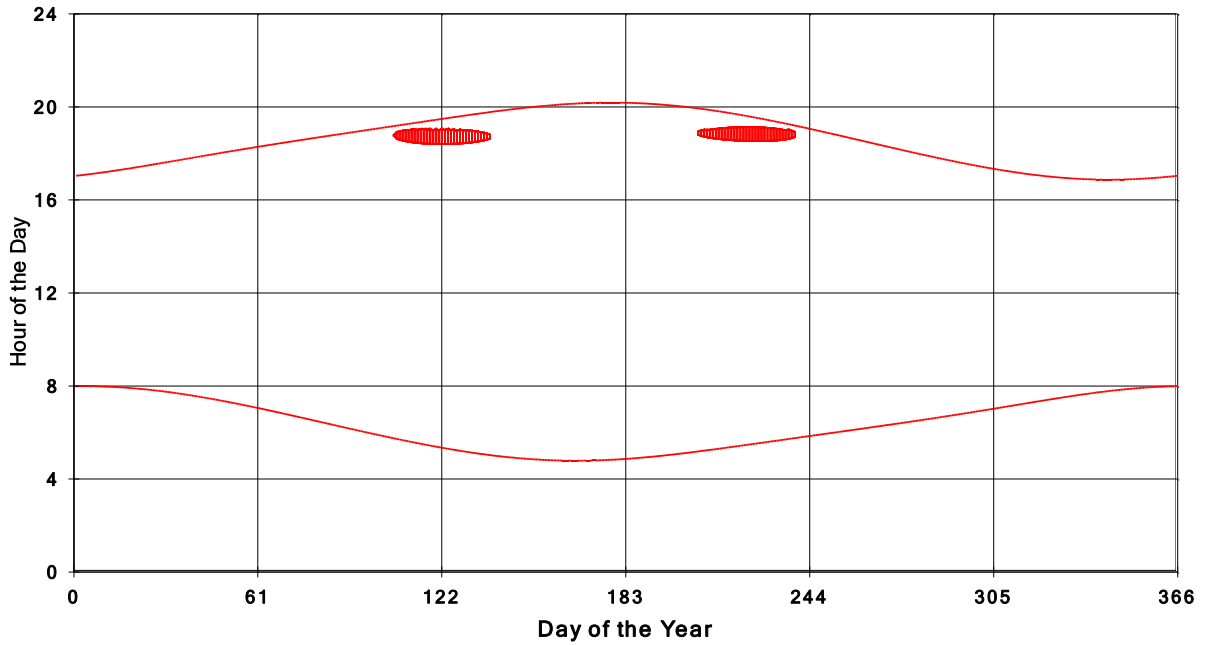

**January 31 2013 Flicker with no barns
shadow Times on House 2689, All Windows from All Turbine:**

**January 31 2013 Flicker with no barns
shadow Times on House 2703, All Windows from All Turbine:**

**January 31 2013 Flicker with no barns
shadow Times on House 2725, All Windows from All Turbine:**

**January 31 2013 Flicker with no barns
shadow Times on House 2727, All Windows from All Turbine:**

**January 31 2013 Flicker with no barns
shadow Times on House 2728, All Windows from All Turbine:**

**January 31 2013 Flicker with no barns
shadow Times on House 2743, All Windows from All Turbine:**