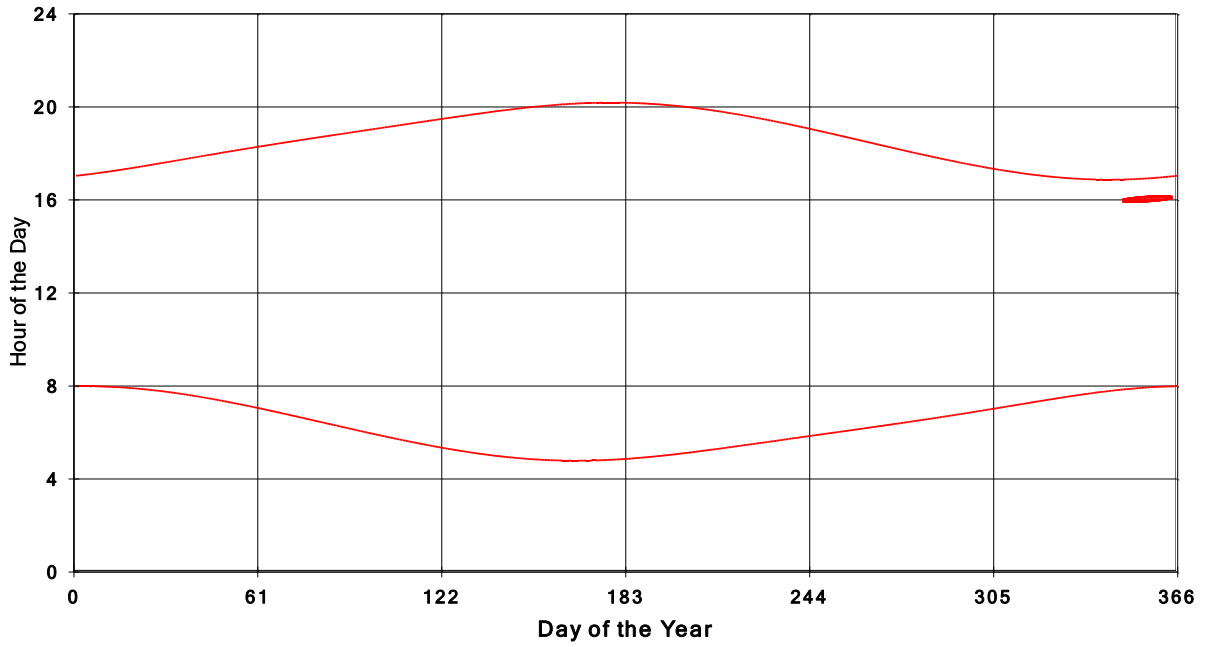

**January 31 2013 Flicker with no barns
shadow Times on House 2871, All Windows from All Turbine:**

**January 31 2013 Flicker with no barns
shadow Times on House 2856, All Windows from All Turbine:**