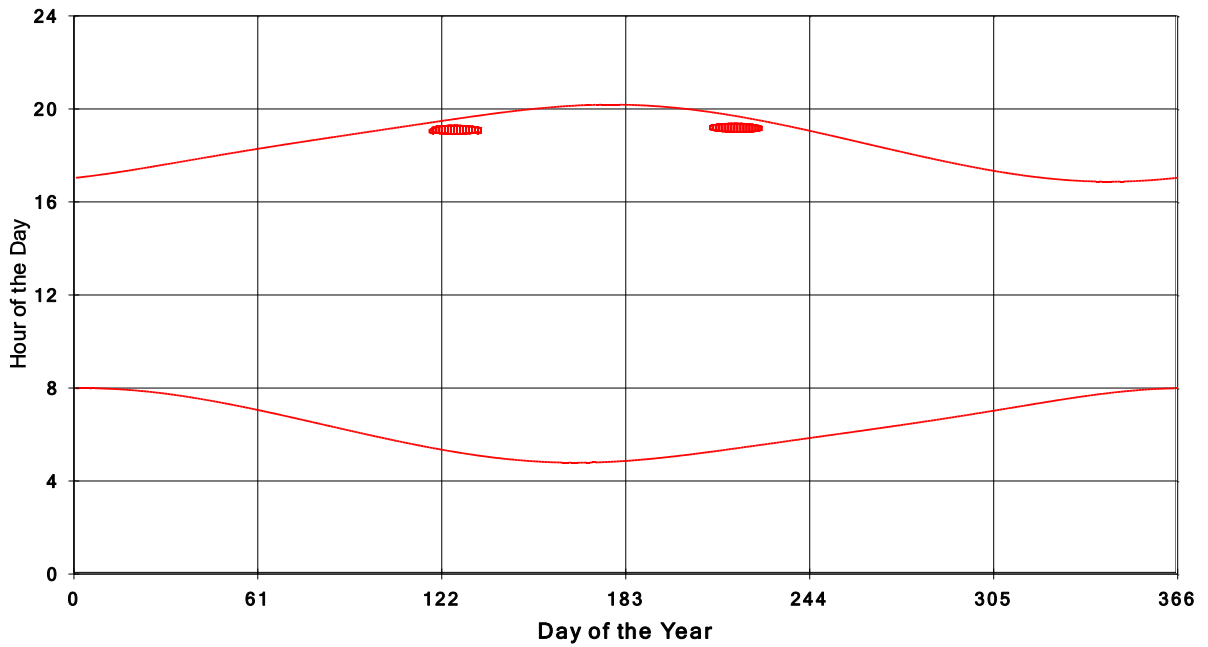

**January 31 2013 Flicker with no barns
shadow Times on House 2977, All Windows from All Turbine:**

January 31 2013 Flicker with no barns
hadow Times on House 2976, All Windows from All Turbine: