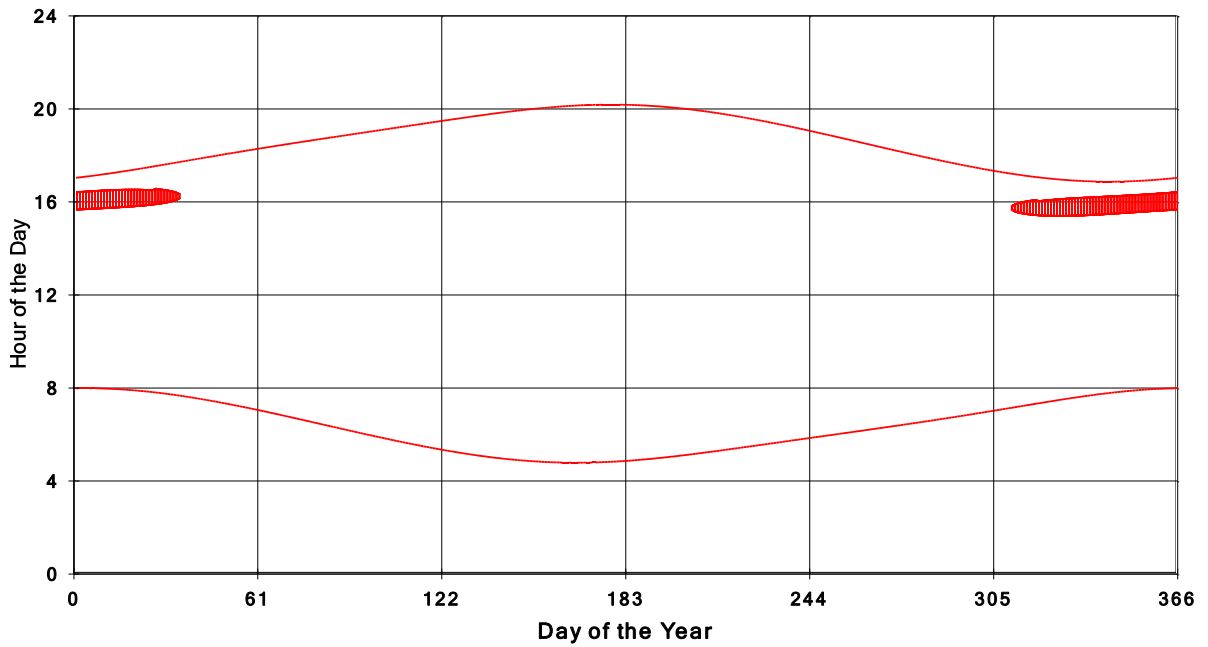

**January 31 2013 Flicker with no barns
Shadow Times on House 2513, All Windows from All Turbine:**

**January 31 2013 Flicker with no barns
shadow Times on House 2511, All Windows from All Turbine:**