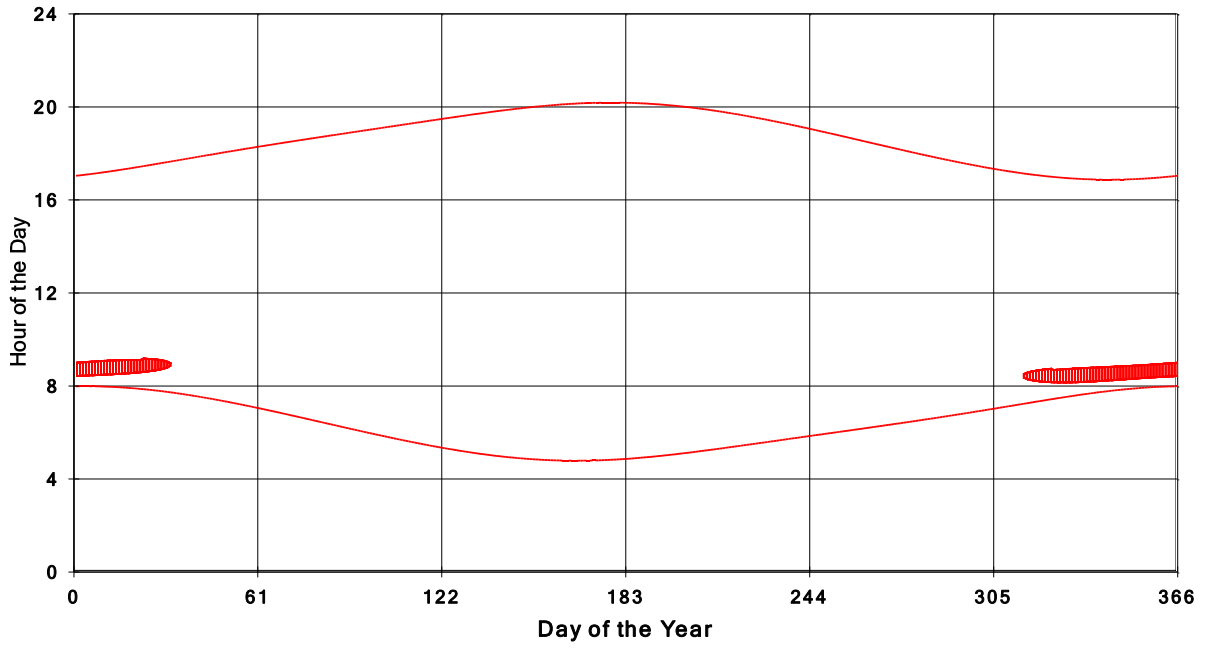

**January 31 2013 Flicker with no barns
shadow Times on House 2526, All Windows from All Turbine:**