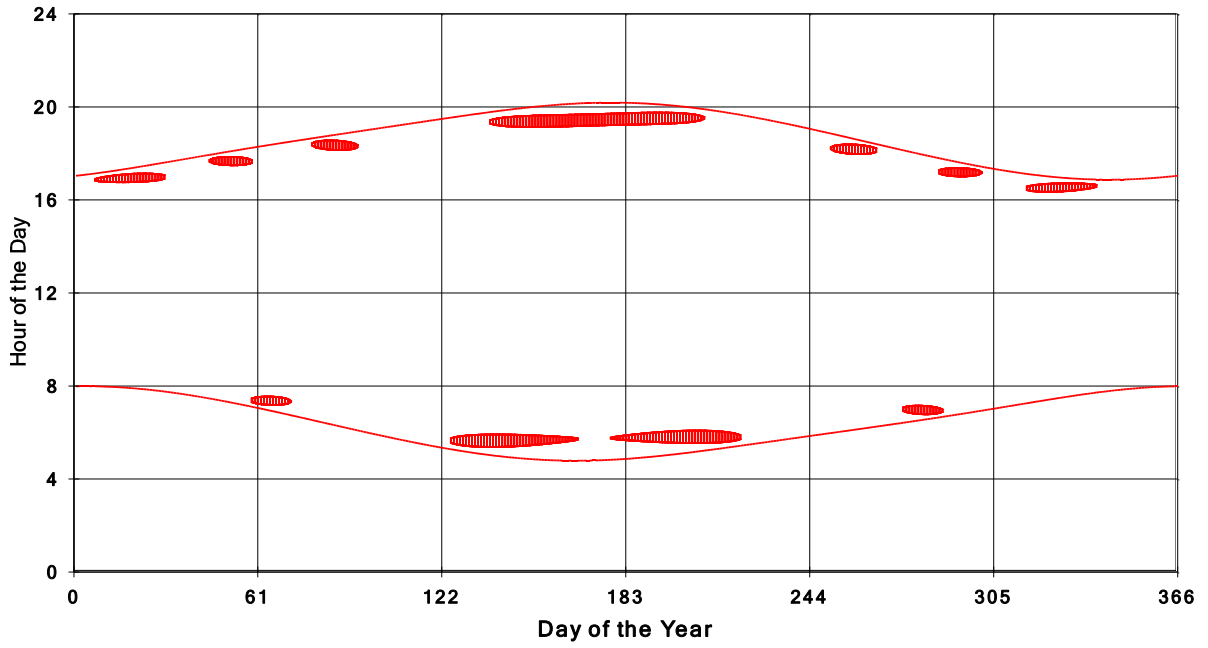

January 31 2013 Flicker with no barns
Shadow Times on House 2522, All Windows from All Turbine:

January 31 2013 Flicker with no barns
Shadow Times on House 2525, All Windows from All Turbine:

**January 31 2013 Flicker with no barns
shadow Times on House 2526, All Windows from All Turbine:**

**January 31 2013 Flicker with no barns
shadow Times on House 2528, All Windows from All Turbine:**

January 31 2013 Flicker with no barns
Shadow Times on House 2529, All Windows from All Turbine:

January 31 2013 Flicker with no barns
Shadow Times on House 2530, All Windows from All Turbine: