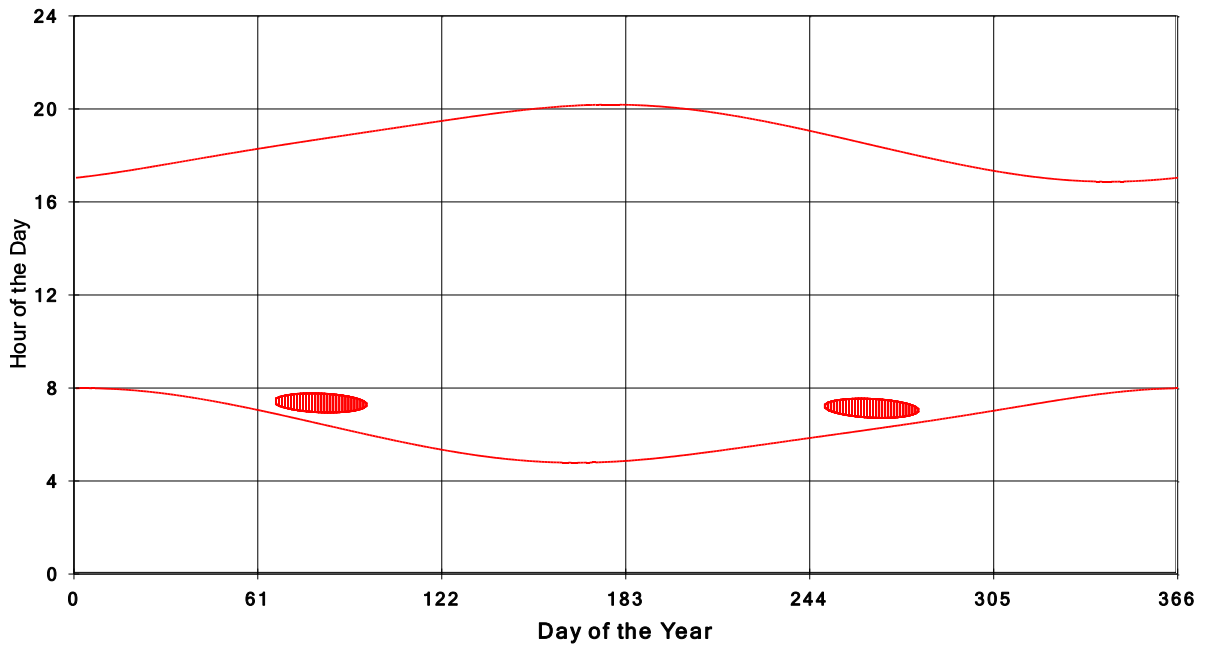

**January 31 2013 Flicker with no barns
shadow Times on House 2367, All Windows from All Turbine:**

**January 31 2013 Flicker with no barns
shadow Times on House 2364, All Windows from All Turbine:**