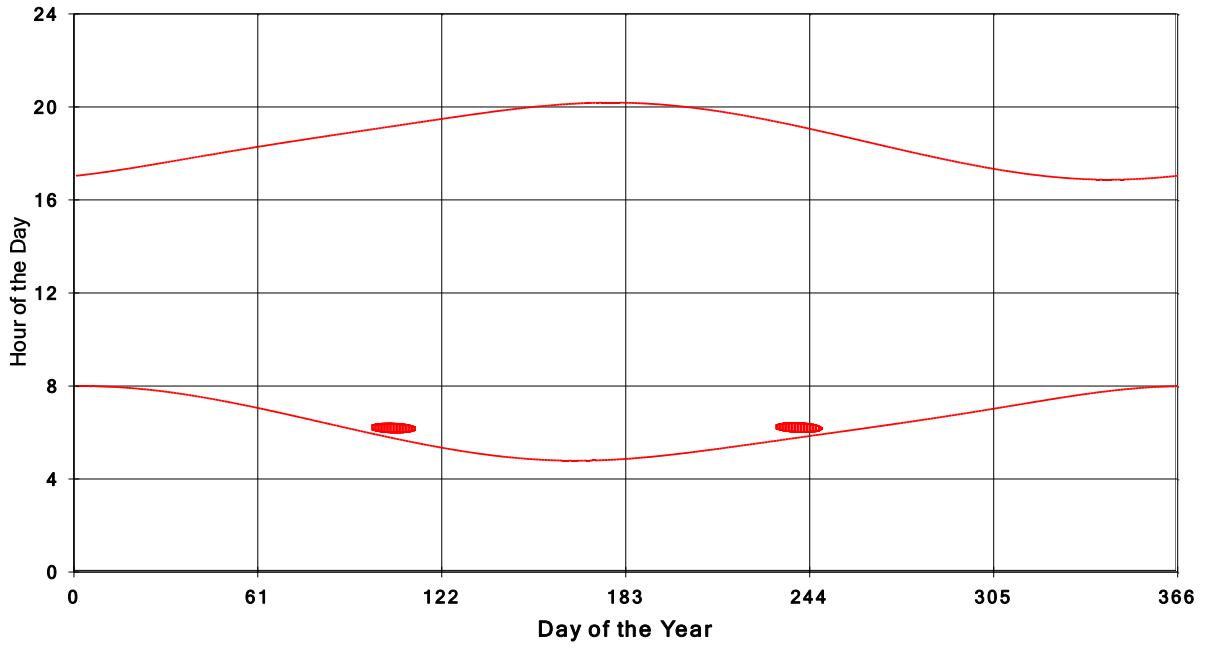

**January 31 2013 Flicker with no barns
shadow Times on House 2347, All Windows from All Turbine:**

**January 31 2013 Flicker with no barns
shadow Times on House 2349, All Windows from All Turbine:**

**January 31 2013 Flicker with no barns
shadow Times on House 2350, All Windows from All Turbine:**

**January 31 2013 Flicker with no barns
shadow Times on House 2351, All Windows from All Turbine:**

**January 31 2013 Flicker with no barns
shadow Times on House 2356, All Windows from All Turbine:**

**January 31 2013 Flicker with no barns
shadow Times on House 2357, All Windows from All Turbine:**