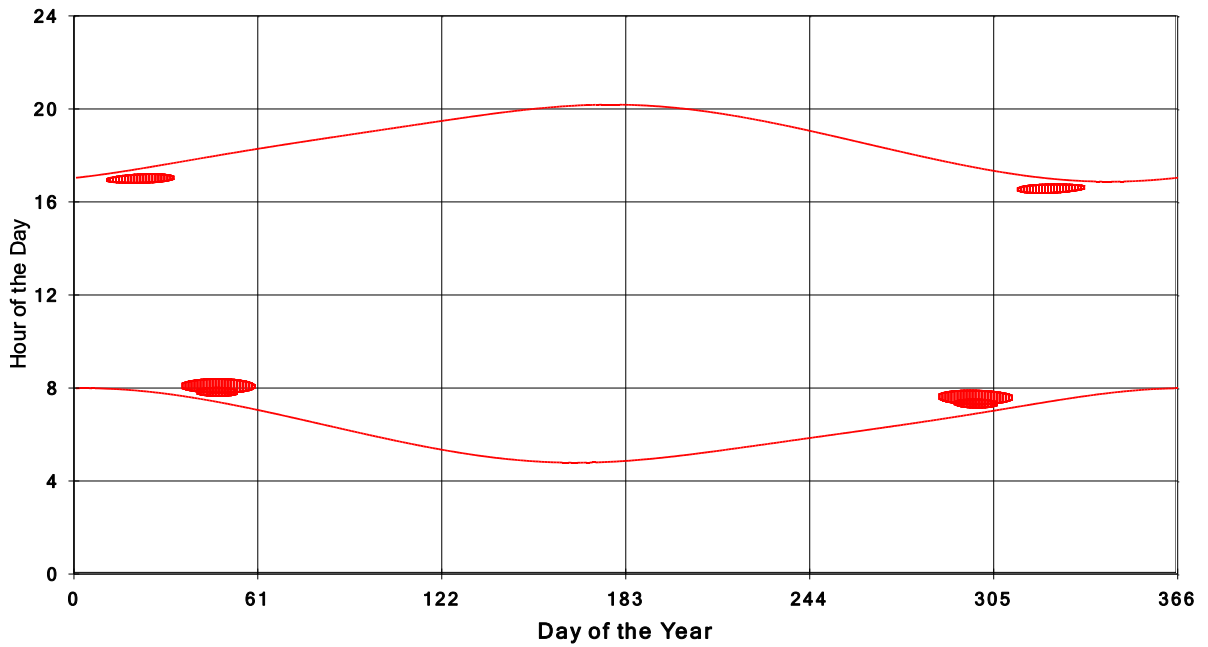

**January 31 2013 Flicker with no barns
hadow Times on House 2374, All Windows from All Turbine:**

January 31 2013 Flicker with no barns
shadow Times on House 2373, All Windows from All Turbine: