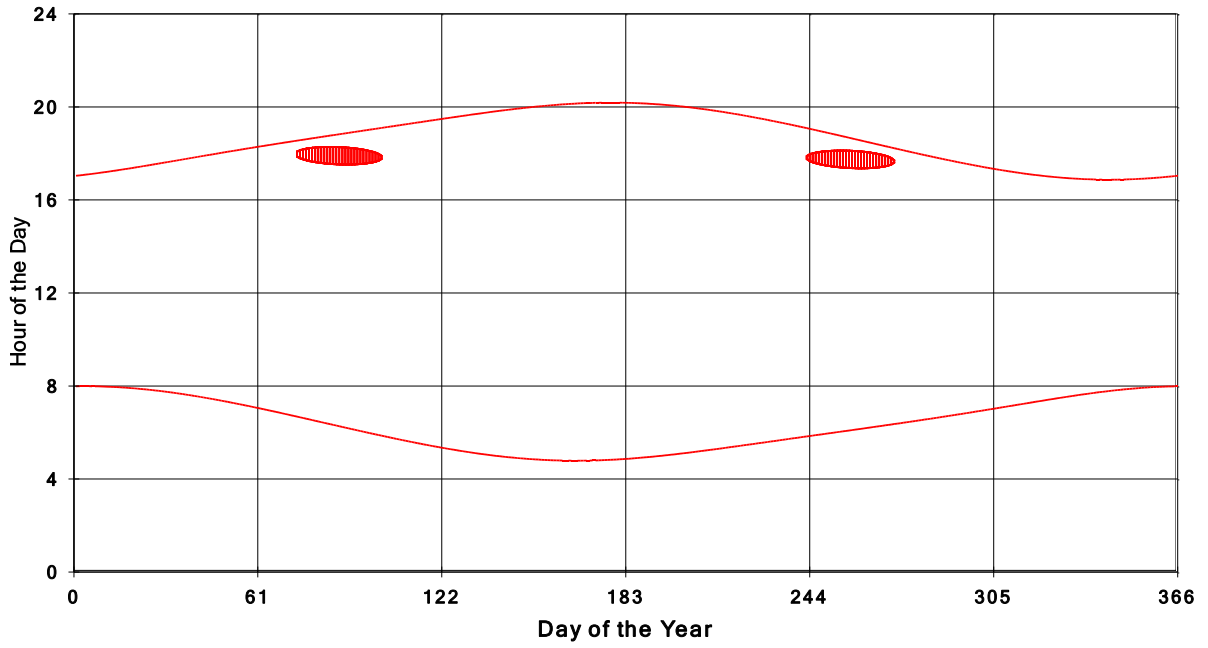

**January 31 2013 Flicker with no barns
shadow Times on House 2498, All Windows from All Turbine:**