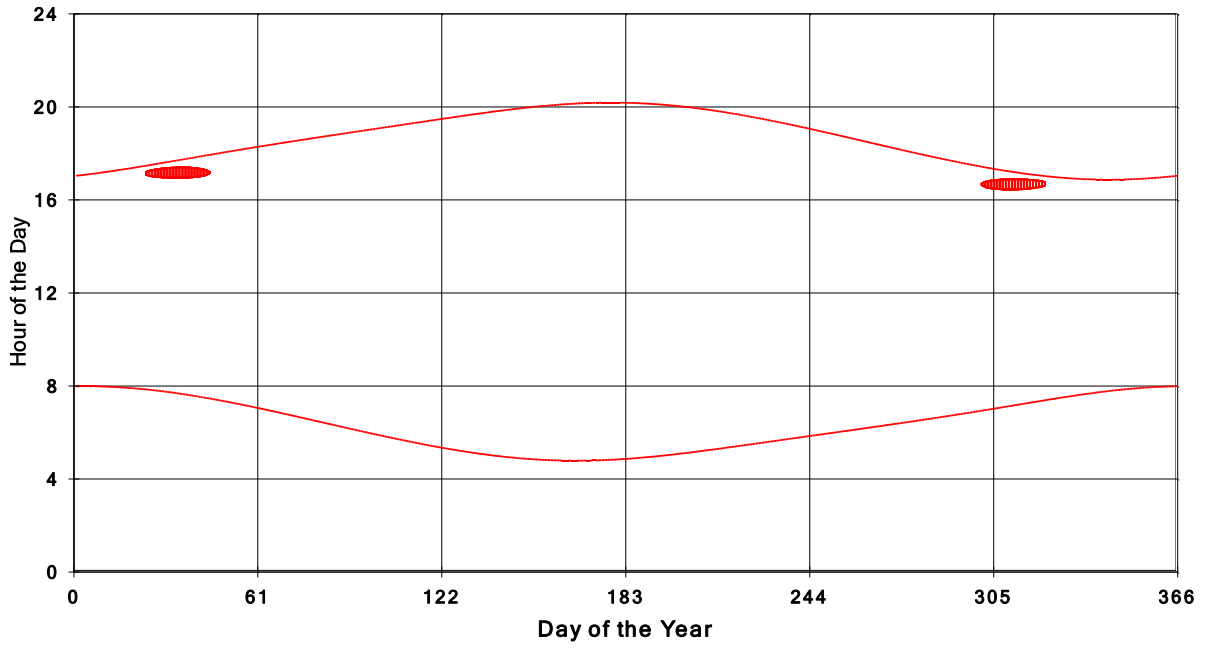

**January 31 2013 Flicker with no barns
shadow Times on House 2508, All Windows from All Turbine:**