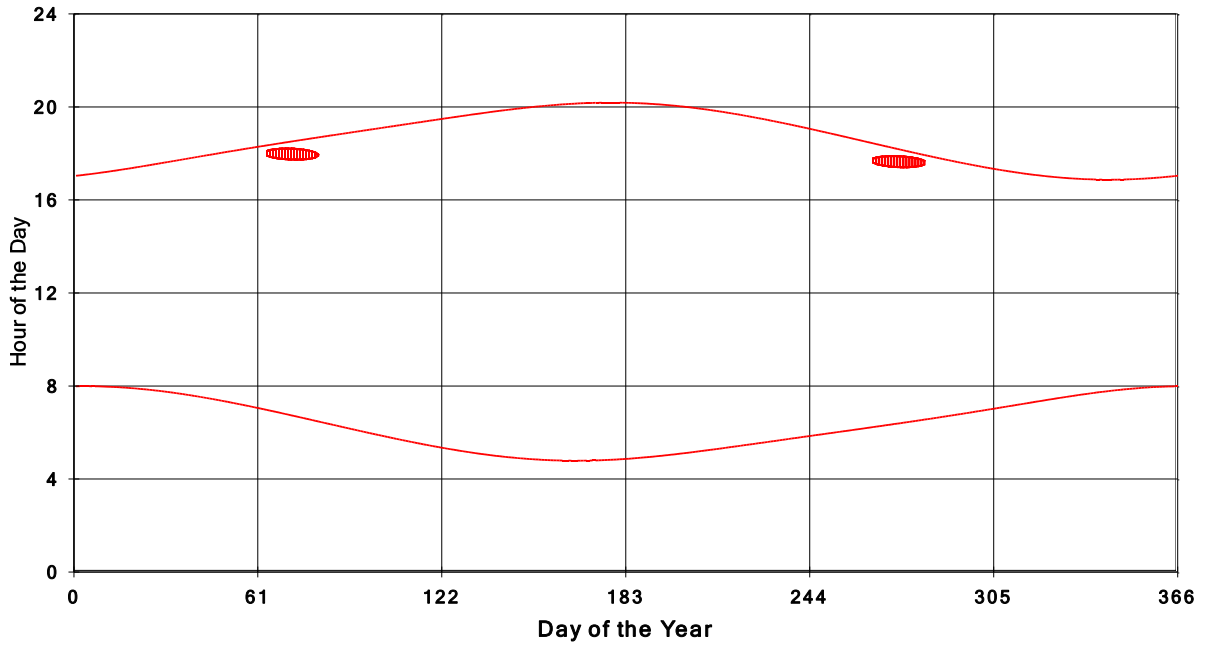

**January 31 2013 Flicker with no barns
shadow Times on House 2592, All Windows from All Turbine:**