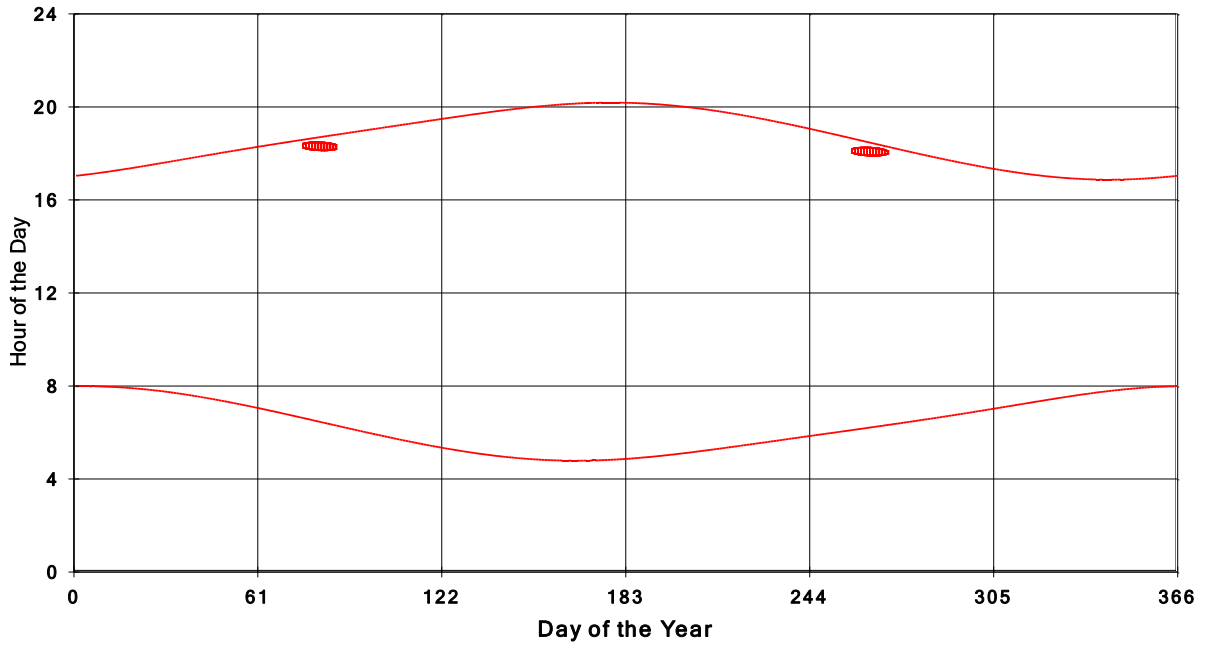

**January 31 2013 Flicker with no barns
hadow Times on House 2491, All Windows from All Turbine:**