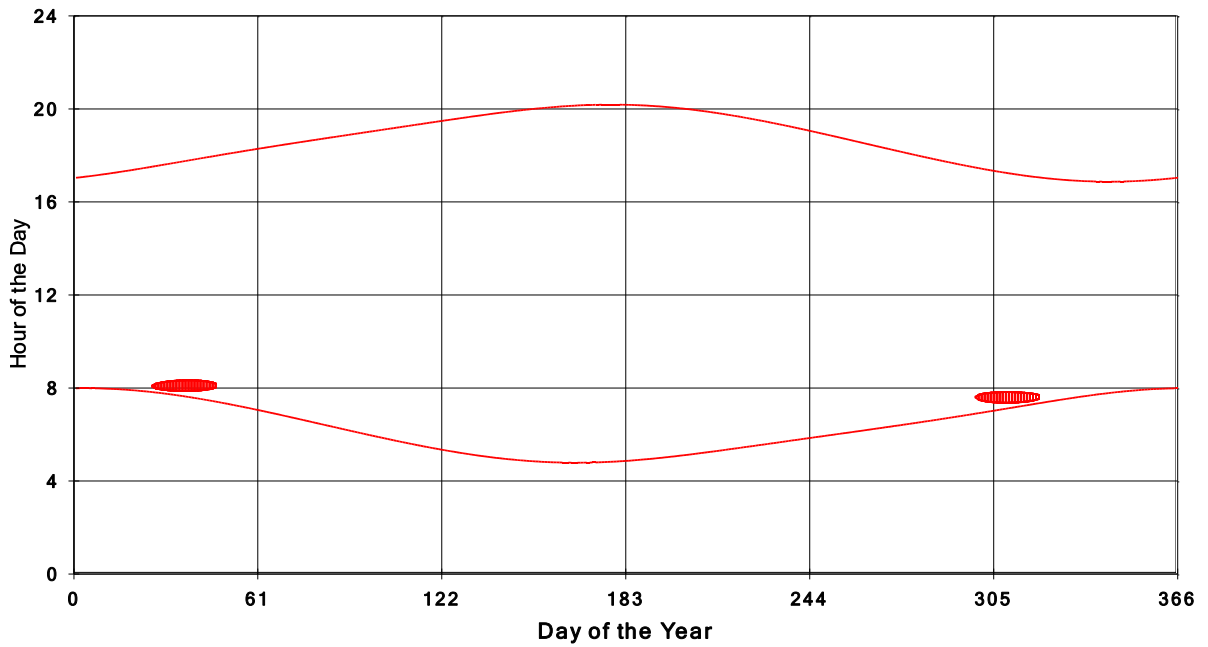

**January 31 2013 Flicker with no barns
shadow Times on House 2351, All Windows from All Turbine:**

**January 31 2013 Flicker with no barns
shadow Times on House 2356, All Windows from All Turbine:**

**January 31 2013 Flicker with no barns
shadow Times on House 2357, All Windows from All Turbine:**

**January 31 2013 Flicker with no barns
shadow Times on House 2358, All Windows from All Turbine:**

**January 31 2013 Flicker with no barns
shadow Times on House 2359, All Windows from All Turbine:**

**January 31 2013 Flicker with no barns
shadow Times on House 2363, All Windows from All Turbine:**