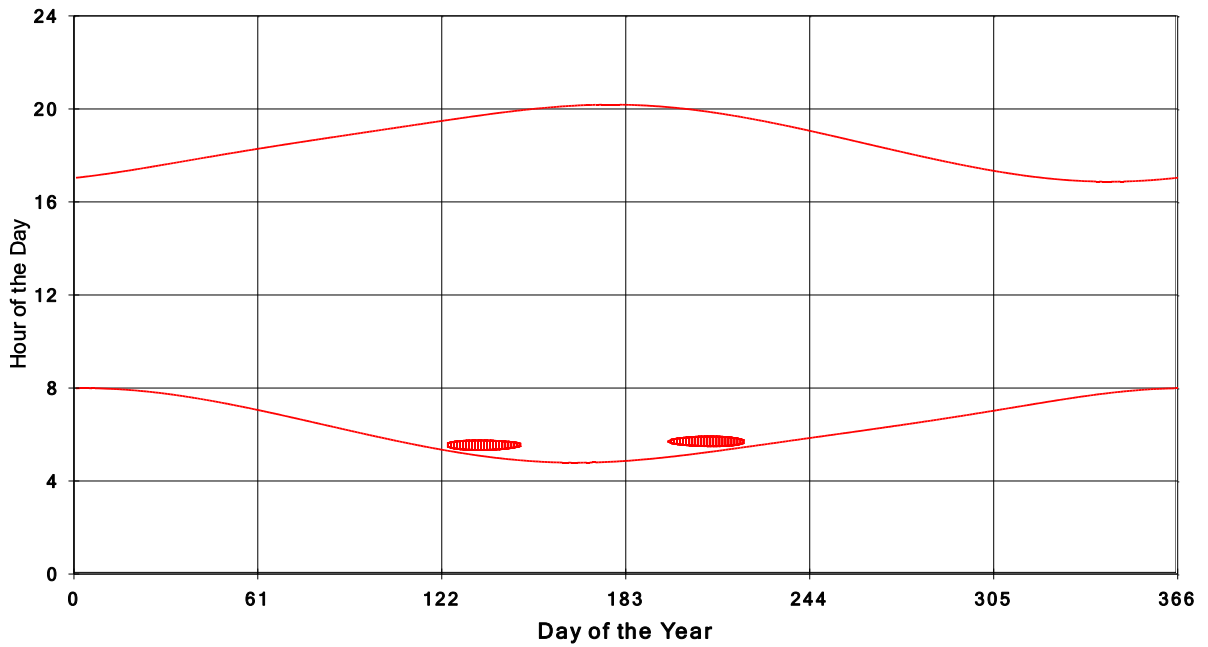

January 31 2013 Flicker with no barns
Shadow Times on House 2570, All Windows from All Turbine:

**January 31 2013 Flicker with no barns
shadow Times on House 2568, All Windows from All Turbine:**