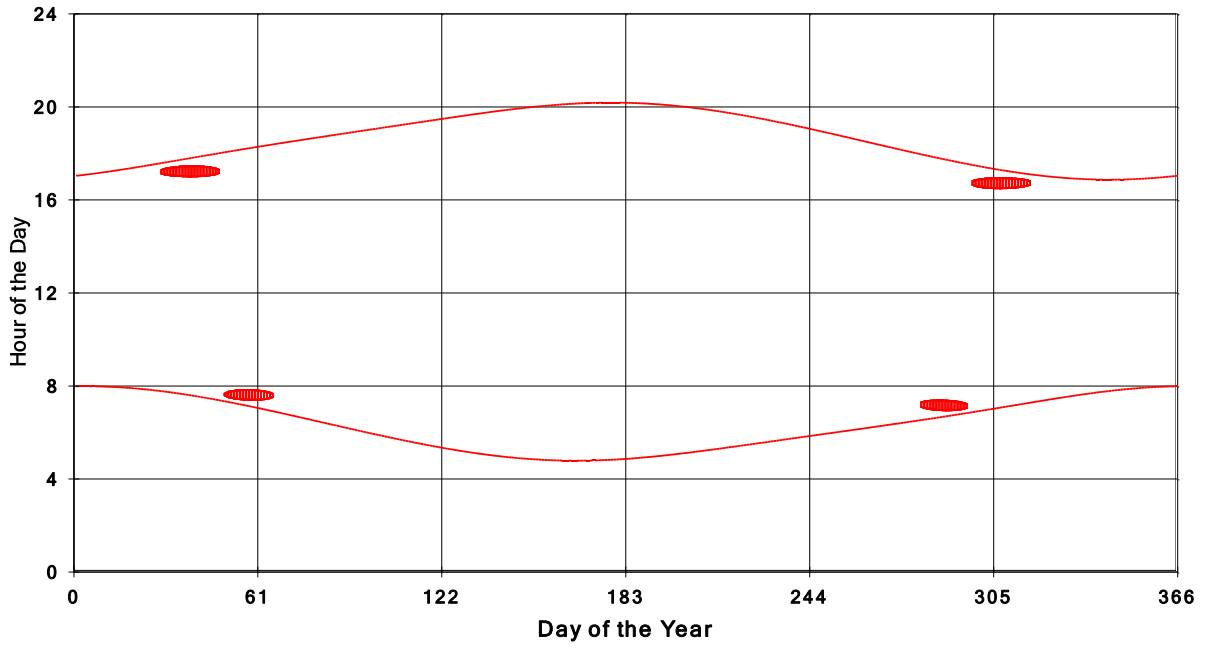

**January 31 2013 Flicker with no barns
shadow Times on House 2385, All Windows from All Turbine:**