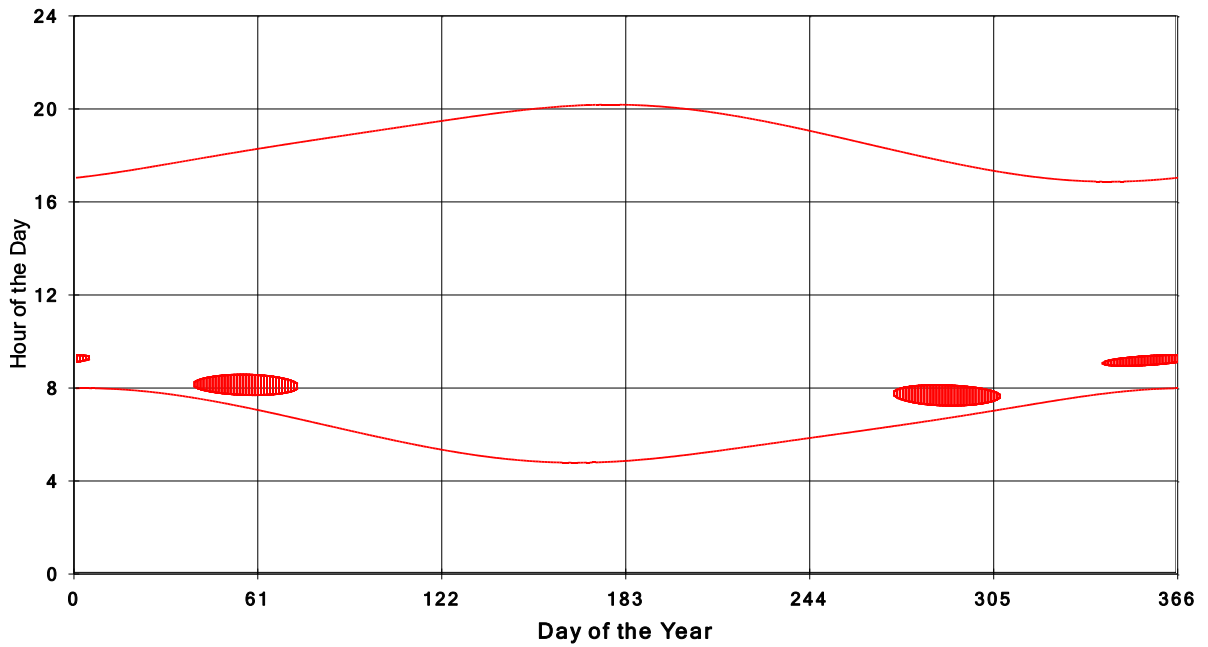

**January 31 2013 Flicker with no barns
shadow Times on House 2496, All Windows from All Turbine:**

**January 31 2013 Flicker with no barns
shadow Times on House 2495, All Windows from All Turbine:**