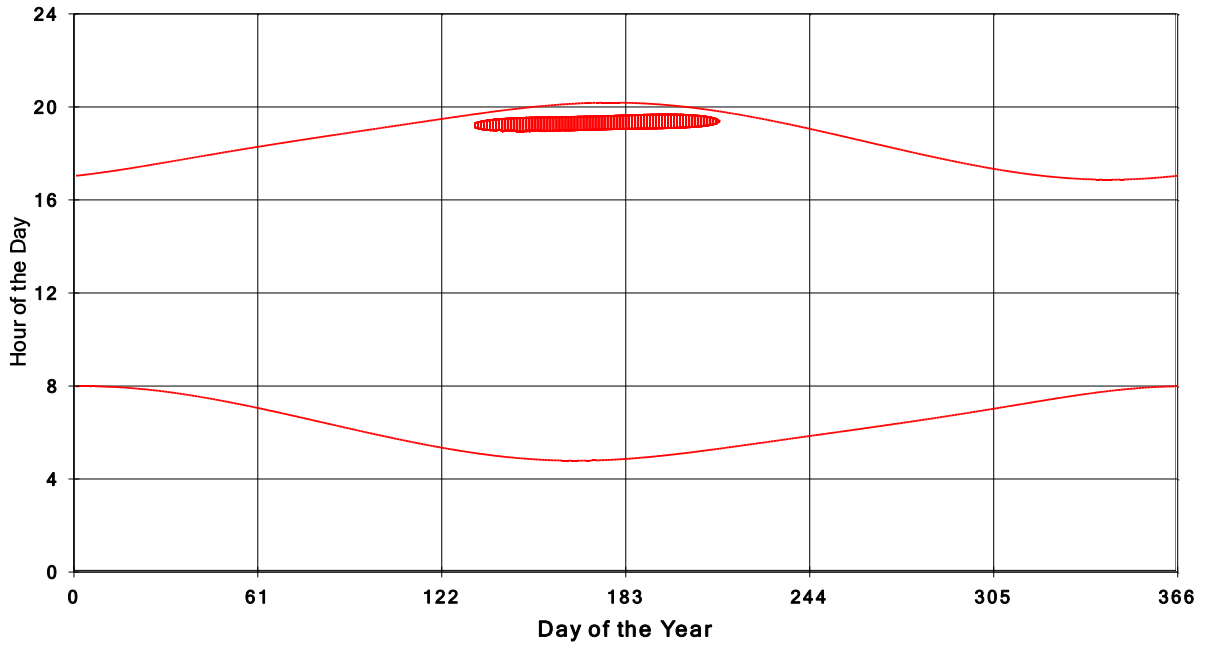

**January 31 2013 Flicker with no barns
shadow Times on House 2619, All Windows from All Turbine:**