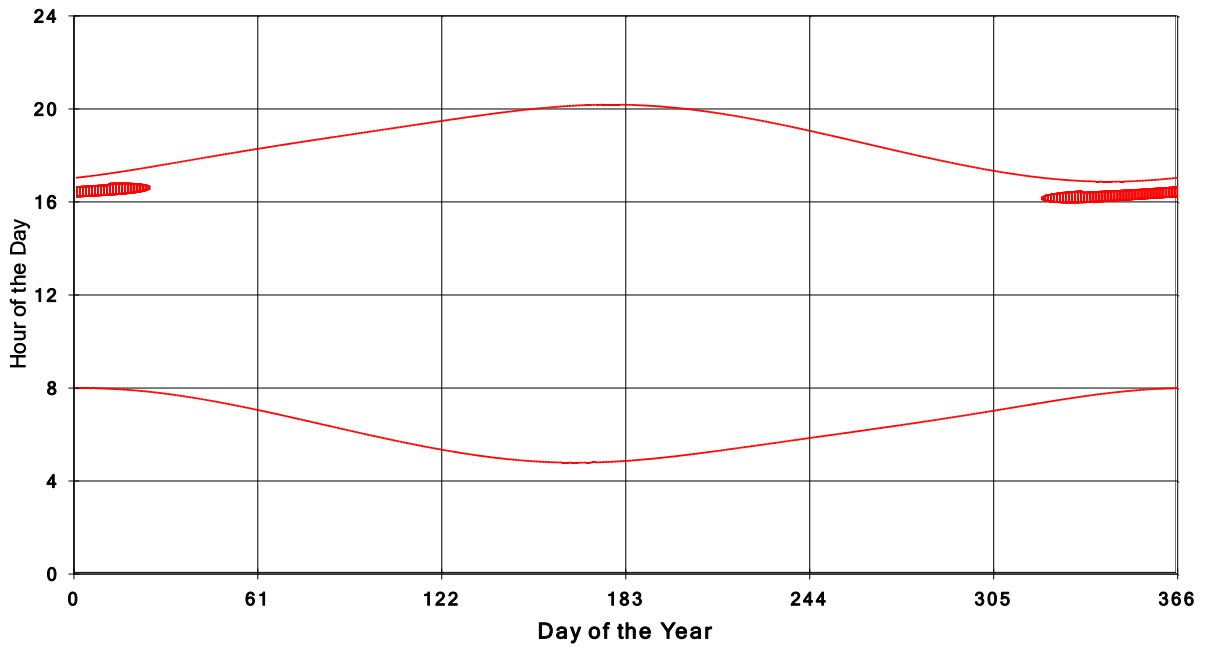

**January 31 2013 Flicker with no barns
shadow Times on House 2508, All Windows from All Turbine:**

**January 31 2013 Flicker with no barns
shadow Times on House 2500, All Windows from All Turbine:**