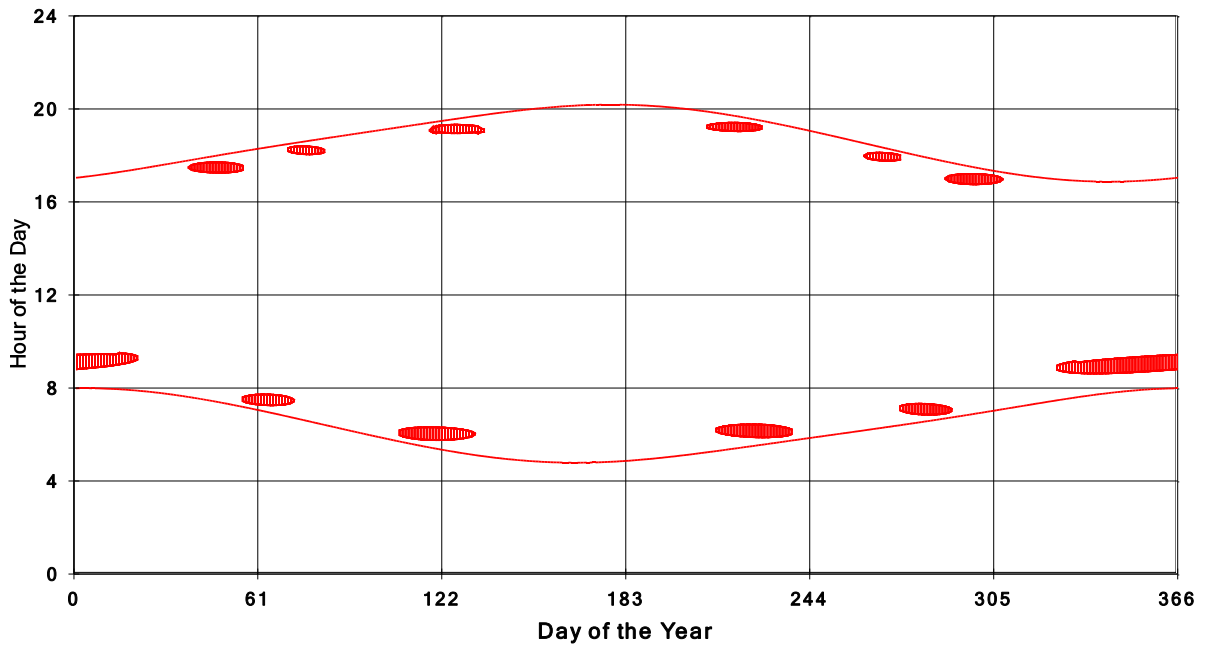

January 31 2013 Flicker with no barns
Shadow Times on House 2522, All Windows from All Turbine:

January 31 2013 Flicker with no barns
Shadow Times on House 2525, All Windows from All Turbine:

**January 31 2013 Flicker with no barns
shadow Times on House 2526, All Windows from All Turbine:**

**January 31 2013 Flicker with no barns
shadow Times on House 2528, All Windows from All Turbine:**

January 31 2013 Flicker with no barns
Shadow Times on House 2529, All Windows from All Turbine:

January 31 2013 Flicker with no barns
Shadow Times on House 2530, All Windows from All Turbine: