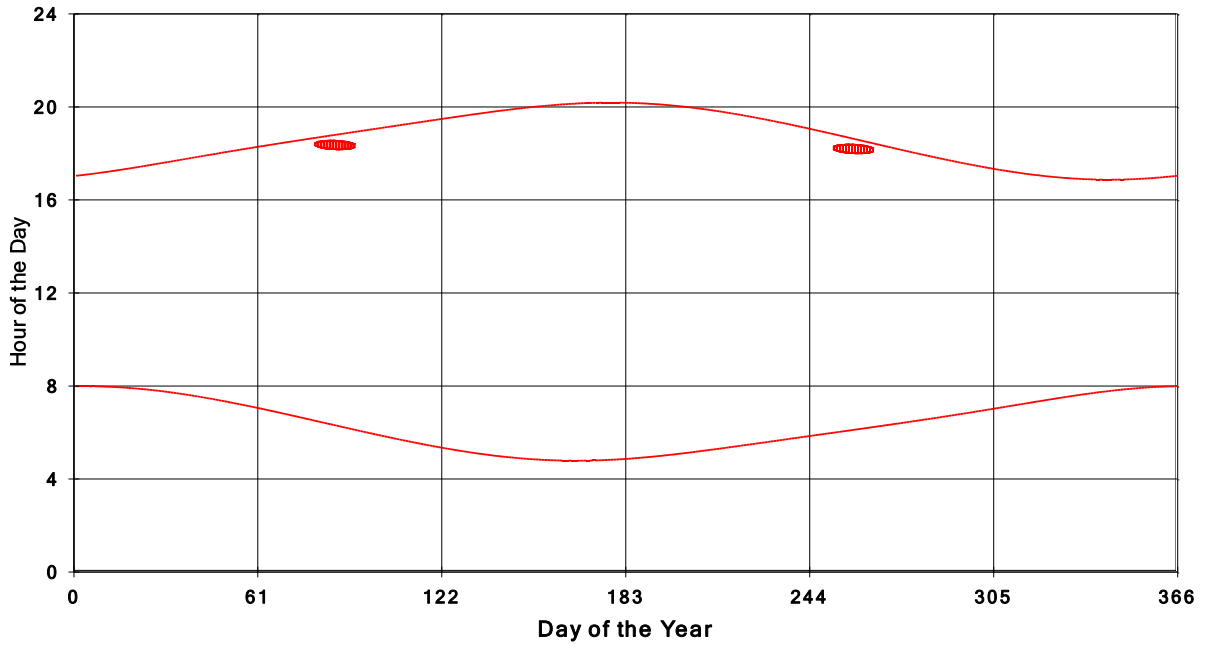

**January 31 2013 Flicker with no barns
shadow Times on House 2551, All Windows from All Turbine:**