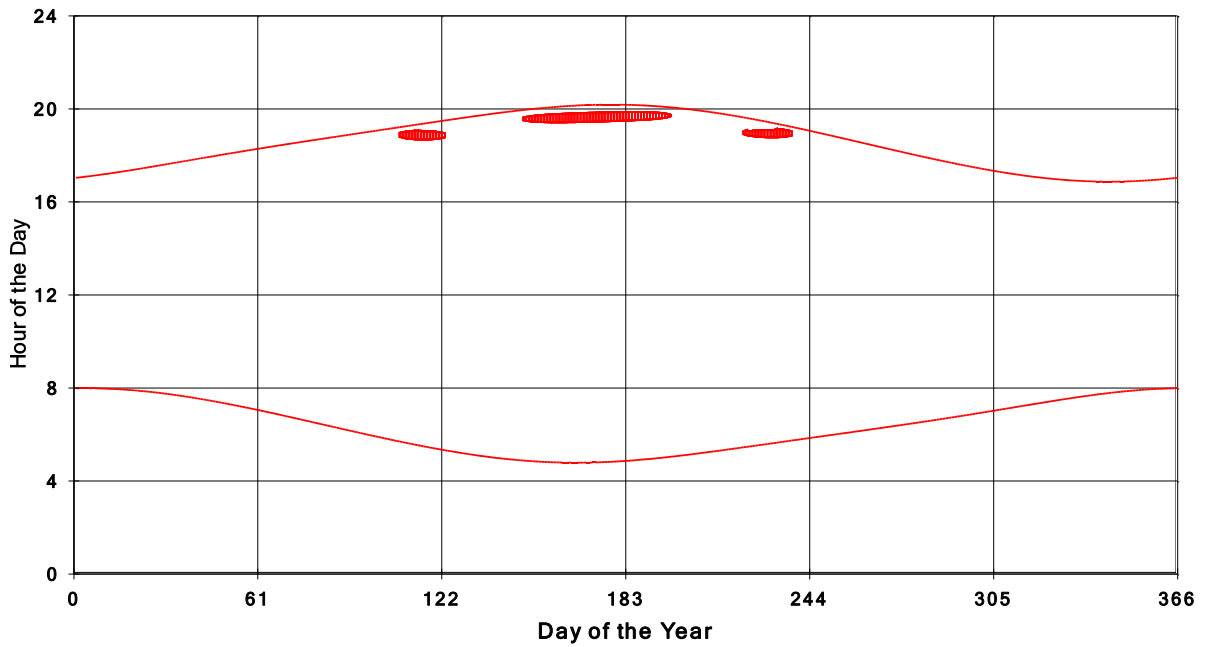

**January 31 2013 Flicker with no barns
shadow Times on House 2381, All Windows from All Turbine:**

**January 31 2013 Flicker with no barns
shadow Times on House 2384, All Windows from All Turbine:**

**January 31 2013 Flicker with no barns
shadow Times on House 2385, All Windows from All Turbine:**

**January 31 2013 Flicker with no barns
shadow Times on House 2388, All Windows from All Turbine:**

January 31 2013 Flicker with no barns
shadow Times on House 2389, All Windows from All Turbine:

January 31 2013 Flicker with no barns
shadow Times on House 2390, All Windows from All Turbine: