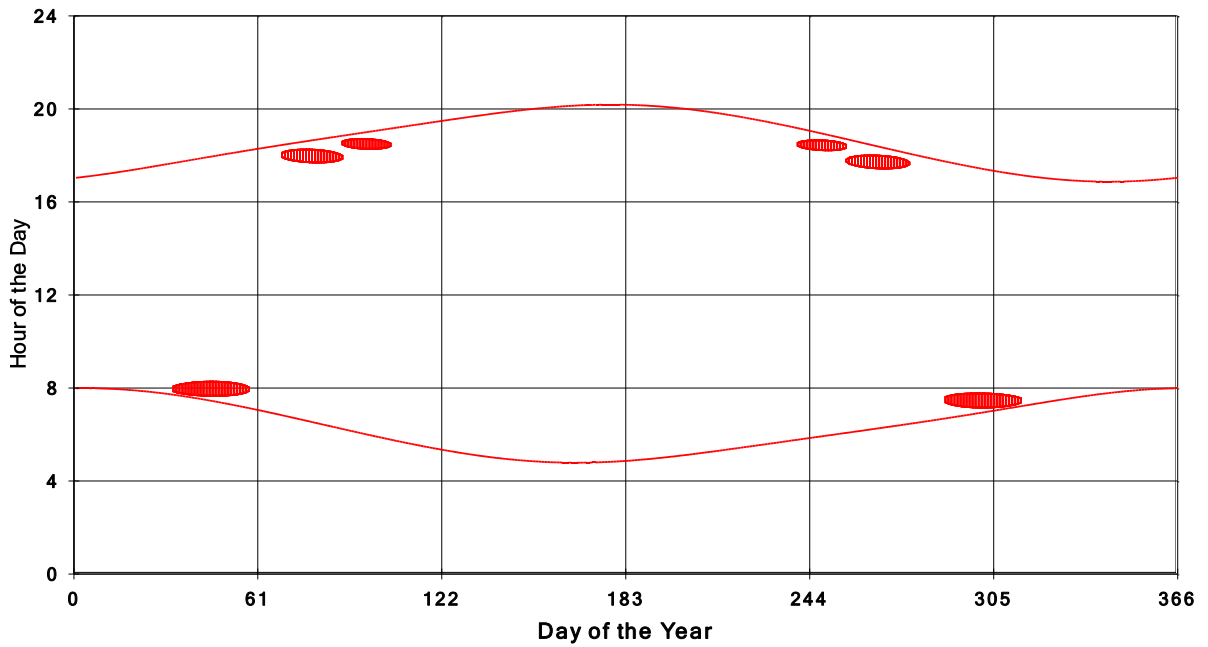

**January 31 2013 Flicker with no barns
hadow Times on House 2545, All Windows from All Turbine:**

**January 31 2013 Flicker with no barns
hadow Times on House 2547, All Windows from All Turbine:**

**January 31 2013 Flicker with no barns
shadow Times on House 2551, All Windows from All Turbine:**

**January 31 2013 Flicker with no barns
shadow Times on House 2559, All Windows from All Turbine:**

**January 31 2013 Flicker with no barns
shadow Times on House 2567, All Windows from All Turbine:**

**January 31 2013 Flicker with no barns
shadow Times on House 2568, All Windows from All Turbine:**