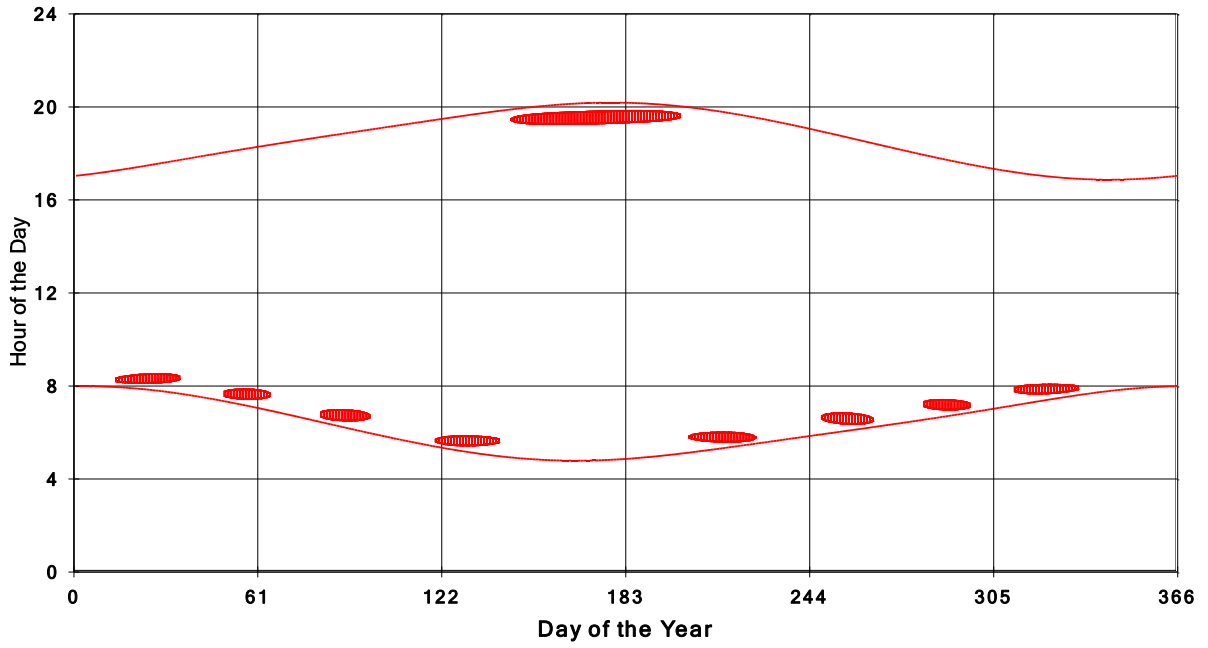

January 31 2013 Flicker with no barns
Shadow Times on House 2531, All Windows from All Turbine: