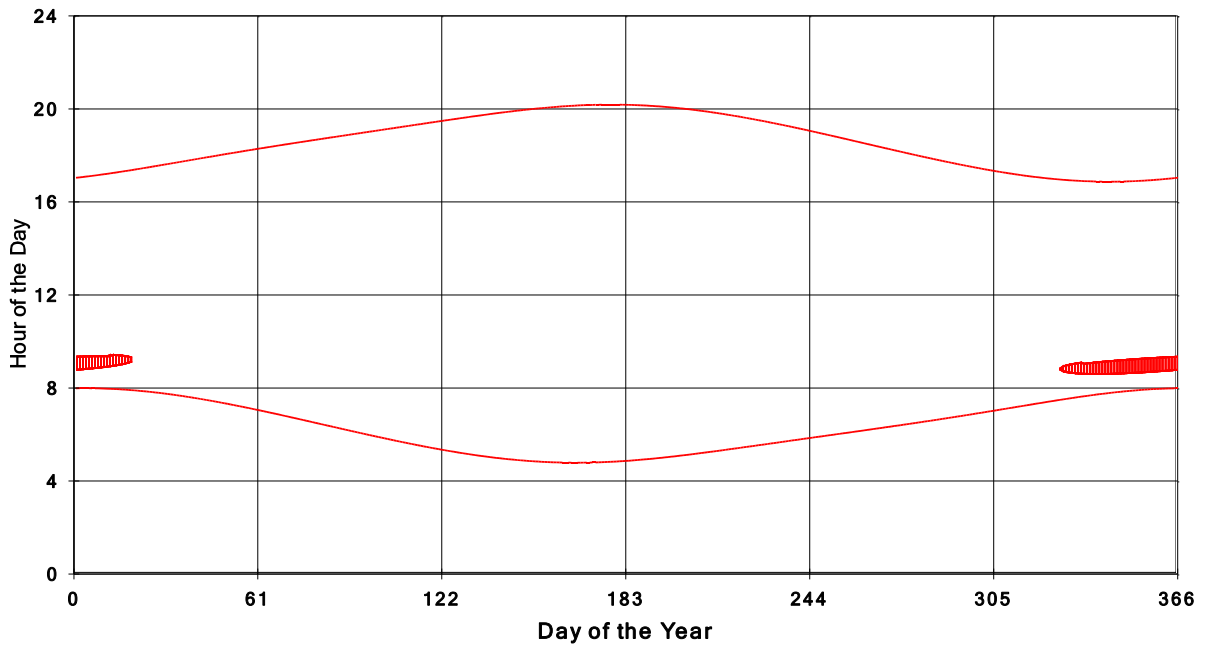

January 31 2013 Flicker with no barns
shadow Times on House 2540, All Windows from All Turbine:

January 31 2013 Flicker with no barns
shadow Times on House 2535, All Windows from All Turbine: