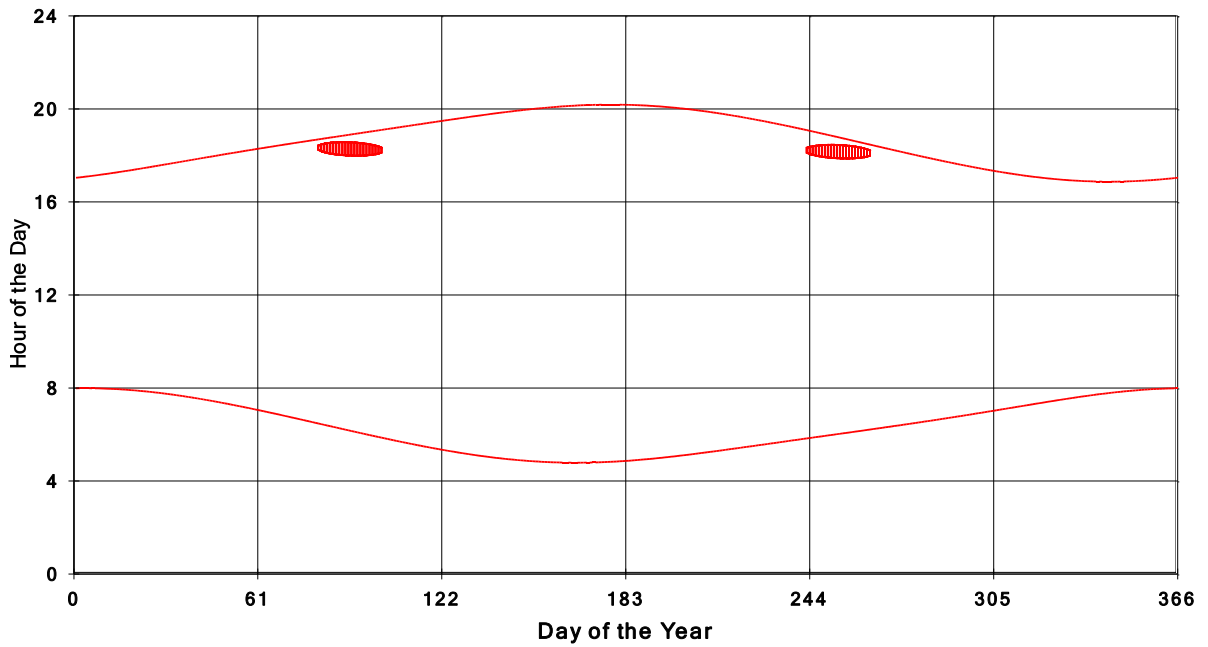

**January 31 2013 Flicker with no barns
shadow Times on House 2624, All Windows from All Turbine:**

**January 31 2013 Flicker with no barns
shadow Times on House 2620, All Windows from All Turbine:**