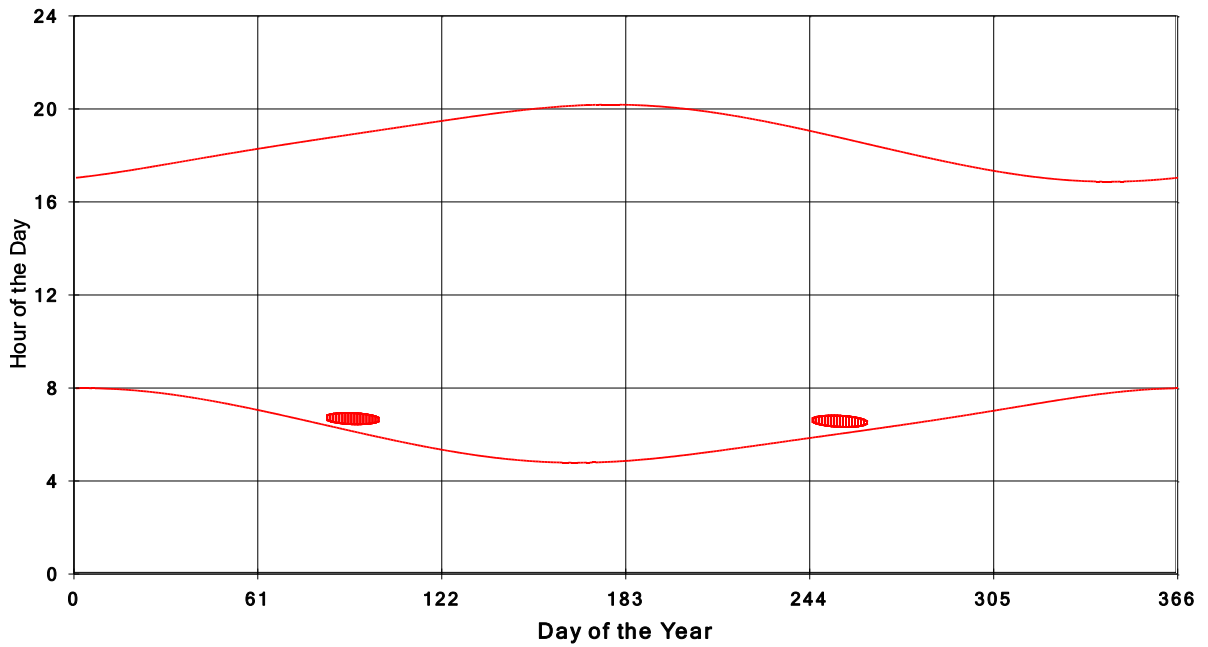

**January 31 2013 Flicker with no barns
shadow Times on House 2347, All Windows from All Turbine:**

**January 31 2013 Flicker with no barns
shadow Times on House 2349, All Windows from All Turbine:**

**January 31 2013 Flicker with no barns
shadow Times on House 2350, All Windows from All Turbine:**

**January 31 2013 Flicker with no barns
shadow Times on House 2351, All Windows from All Turbine:**

**January 31 2013 Flicker with no barns
shadow Times on House 2356, All Windows from All Turbine:**

**January 31 2013 Flicker with no barns
shadow Times on House 2357, All Windows from All Turbine:**