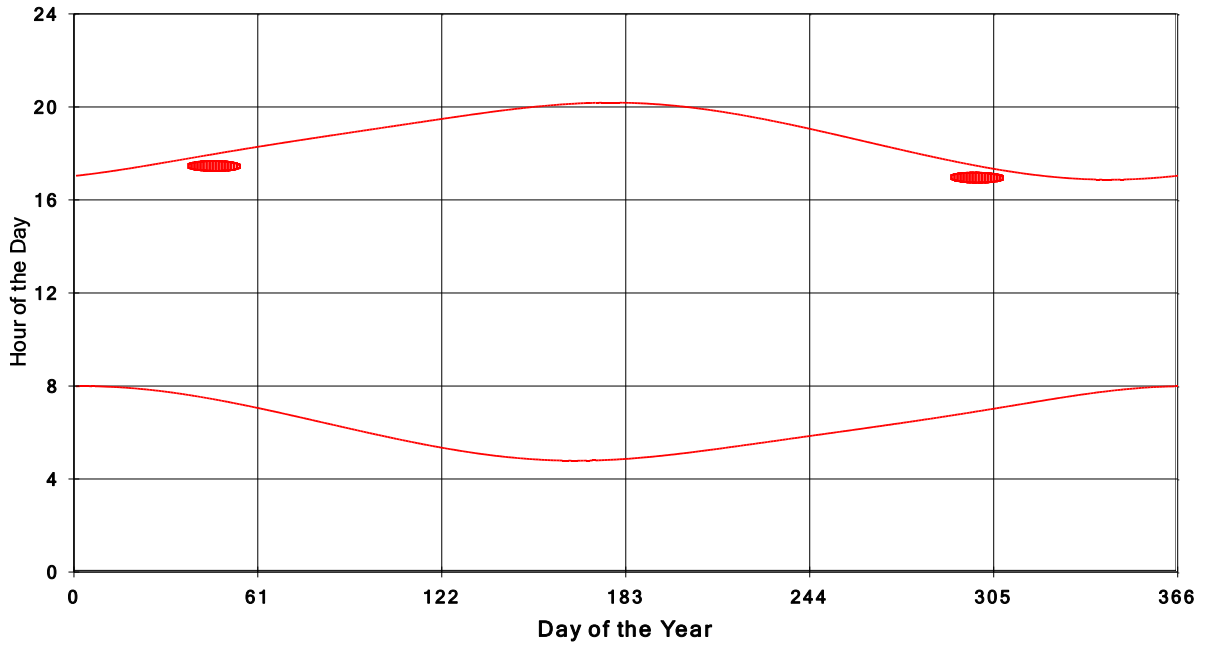

**January 31 2013 Flicker with no barns
Shadow Times on House 2513, All Windows from All Turbine:**