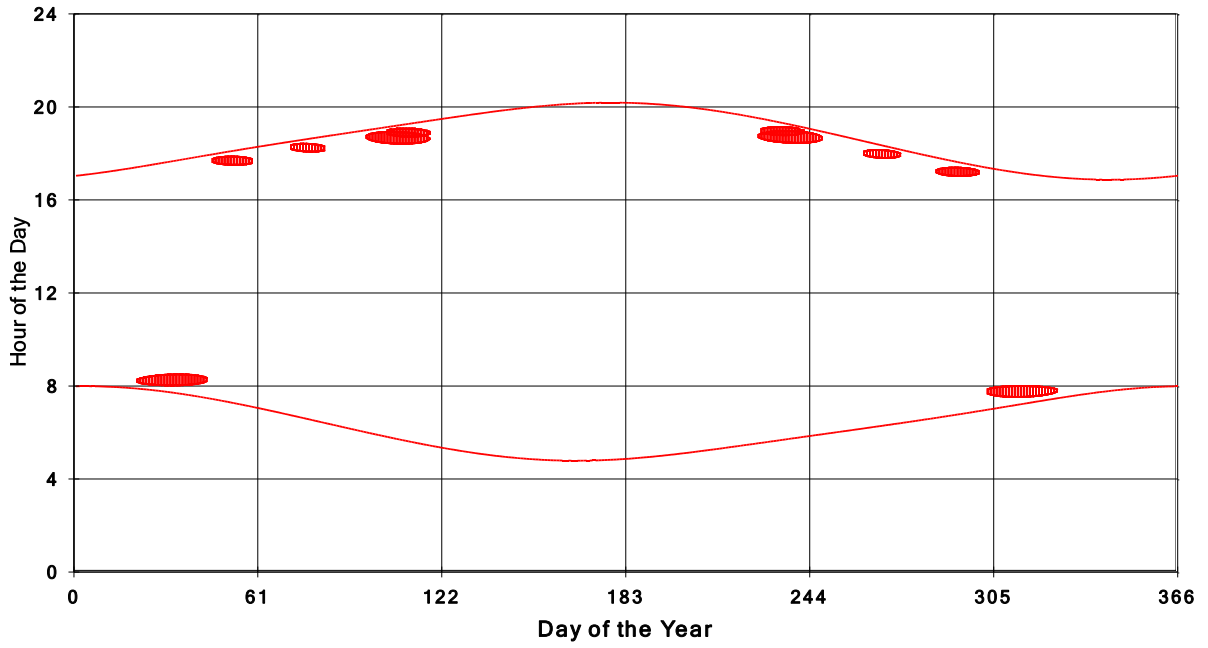

January 31 2013 Flicker with no barns
shadow Times on House 2516, All Windows from All Turbine: