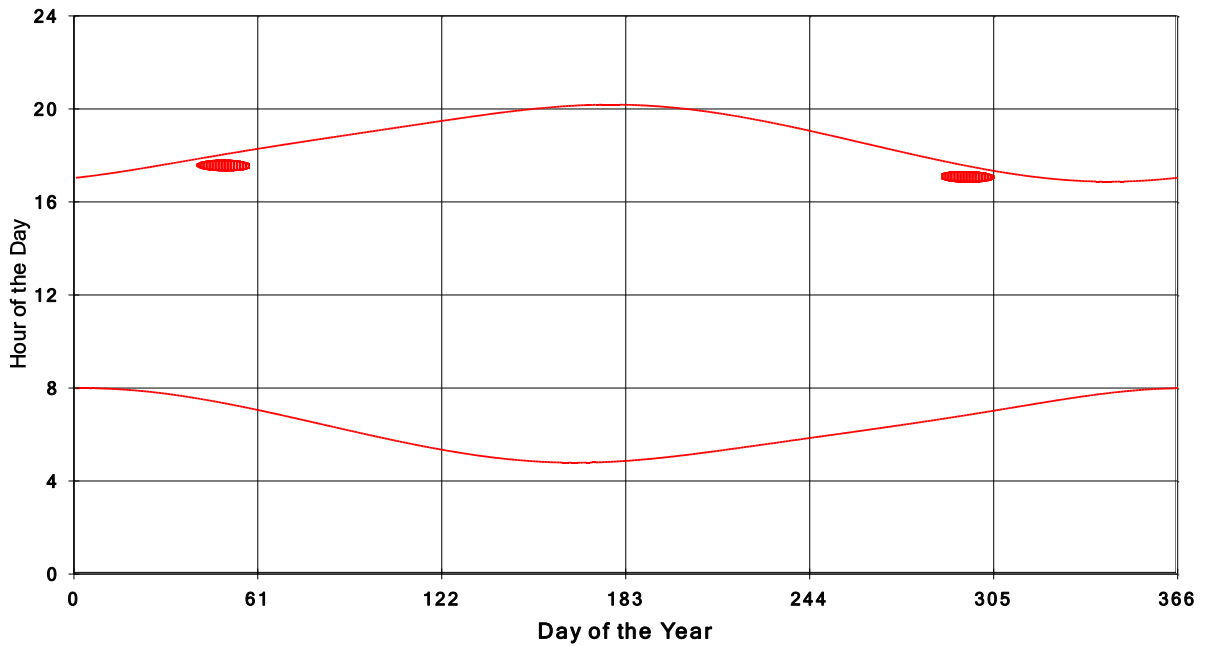

**January 31 2013 Flicker with no barns
shadow Times on House 2458, All Windows from All Turbine:**

January 31 2013 Flicker with no barns
shadow Times on House 2390, All Windows from All Turbine: