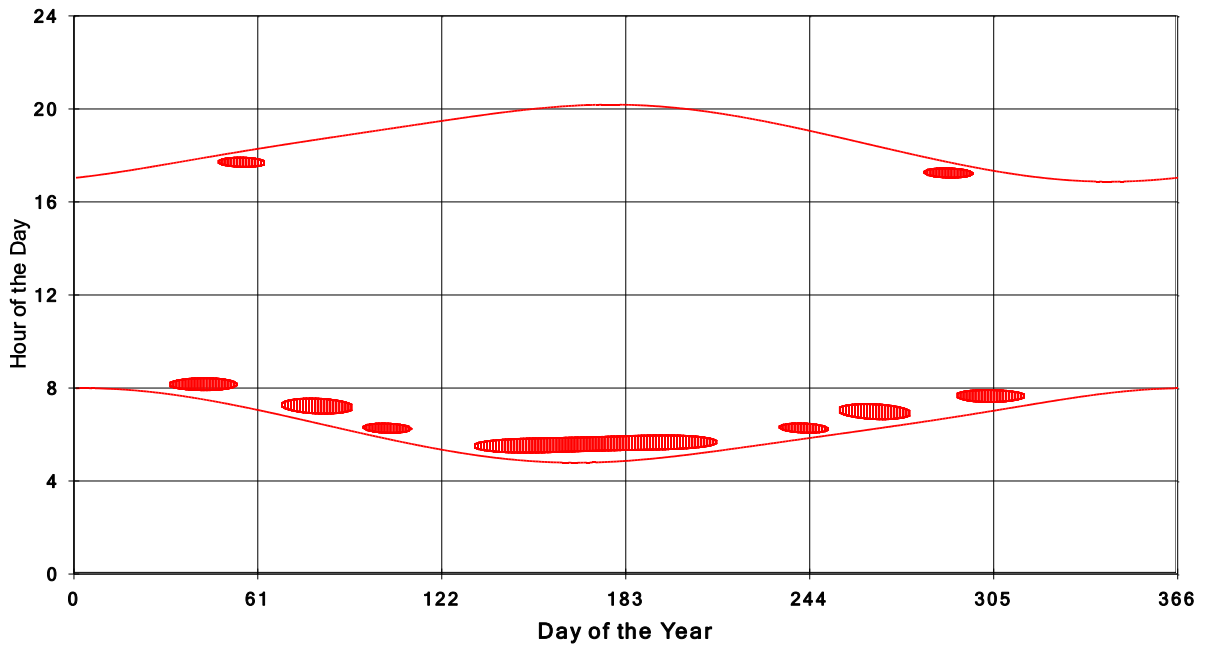

**January 31 2013 Flicker with no barns
shadow Times on House 2508, All Windows from All Turbine:**

**January 31 2013 Flicker with no barns
shadow Times on House 2511, All Windows from All Turbine:**

**January 31 2013 Flicker with no barns
Shadow Times on House 2513, All Windows from All Turbine:**

**January 31 2013 Flicker with no barns
Shadow Times on House 2515, All Windows from All Turbine:**

January 31 2013 Flicker with no barns
shadow Times on House 2516, All Windows from All Turbine:

January 31 2013 Flicker with no barns
shadow Times on House 2517, All Windows from All Turbine: