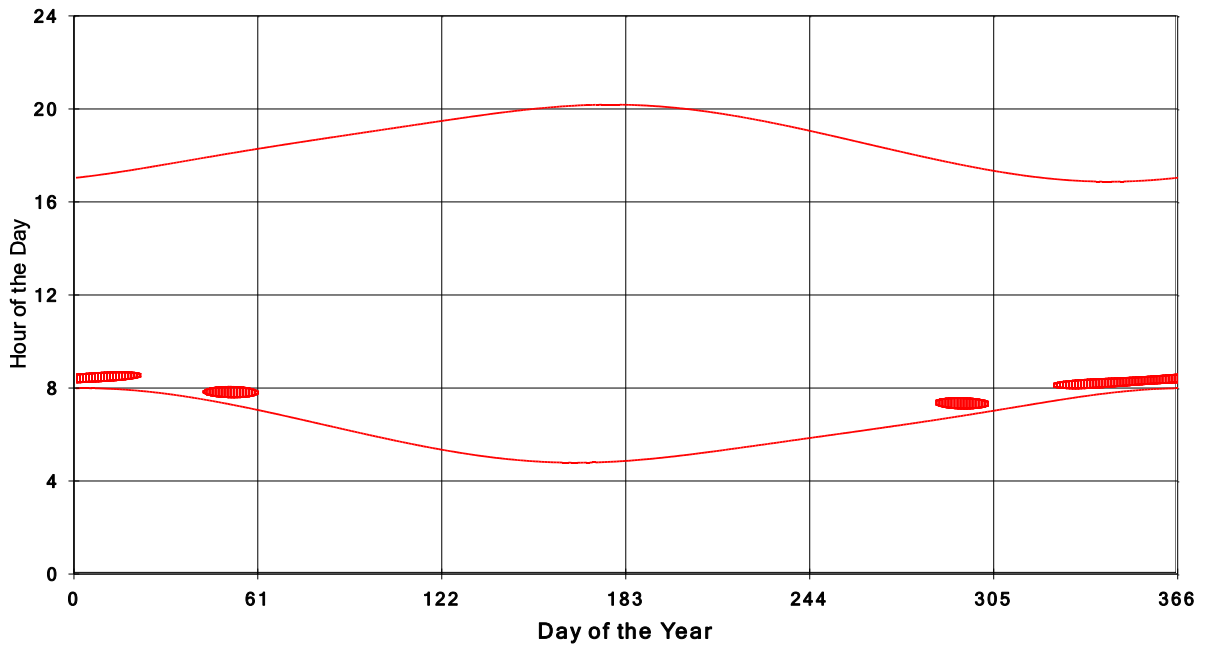

**January 31 2013 Flicker with no barns
shadow Times on House 2381, All Windows from All Turbine:**

**January 31 2013 Flicker with no barns
shadow Times on House 2378, All Windows from All Turbine:**