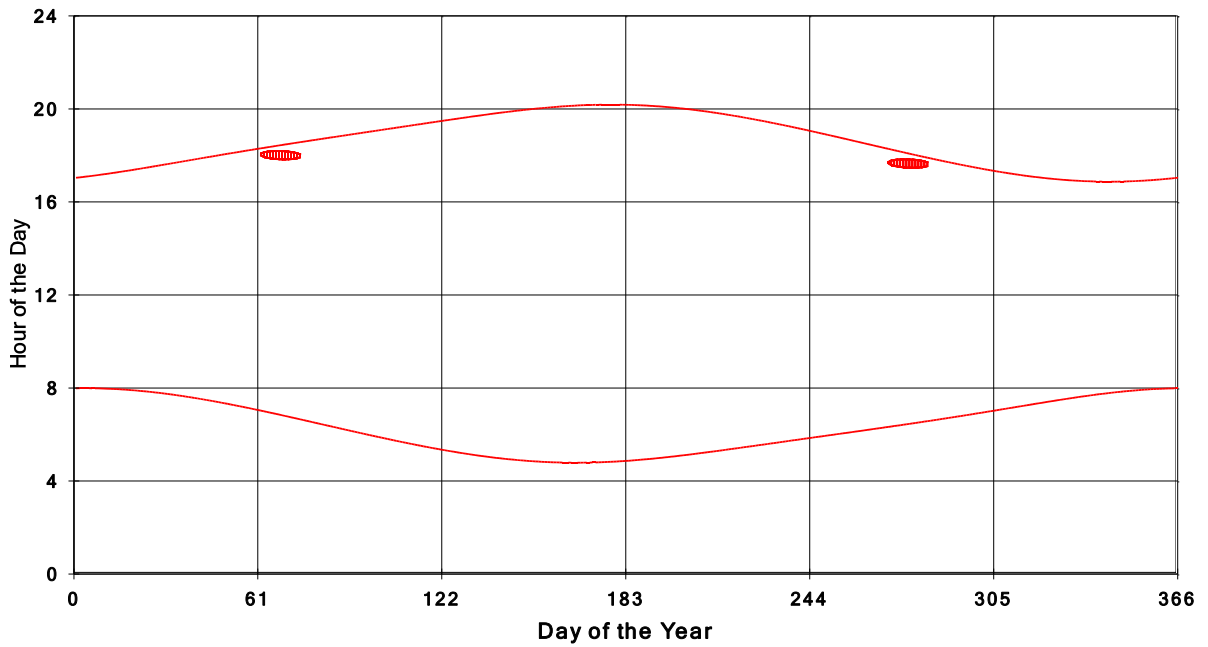

**January 31 2013 Flicker with no barns
shadow Times on House 2590, All Windows from All Turbine:**

January 31 2013 Flicker with no barns
hadow Times on House 2587, All Windows from All Turbine: