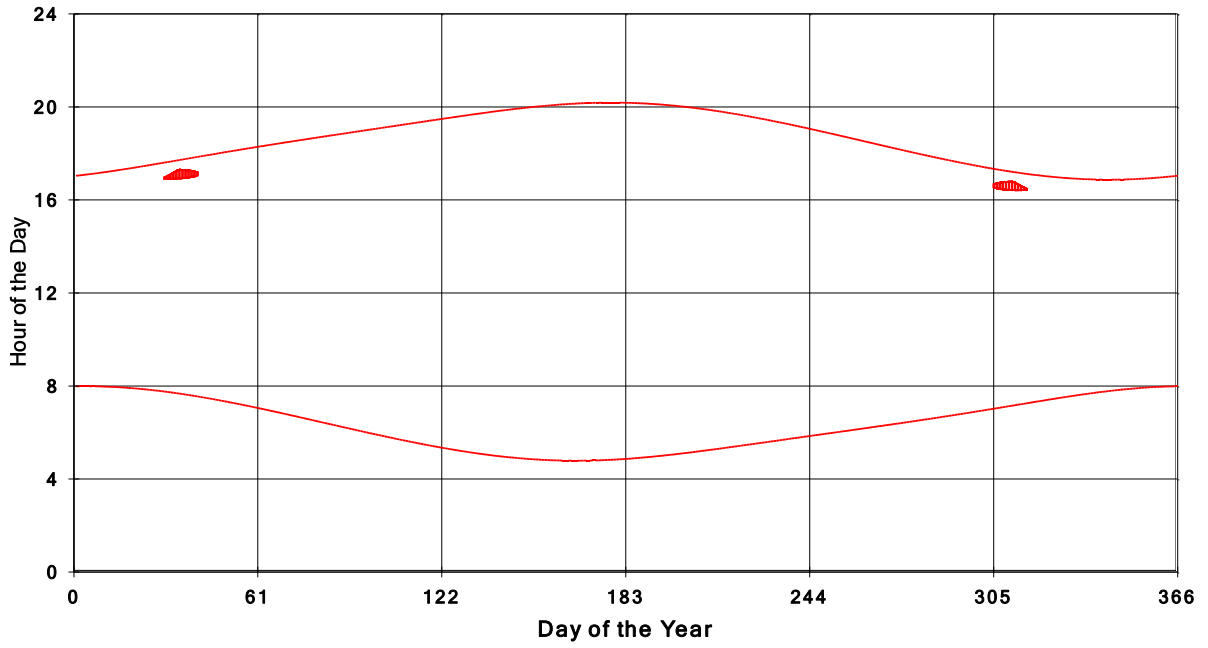

**January 31 2013 Flicker with no barns
shadow Times on House 2607, All Windows from All Turbine:**