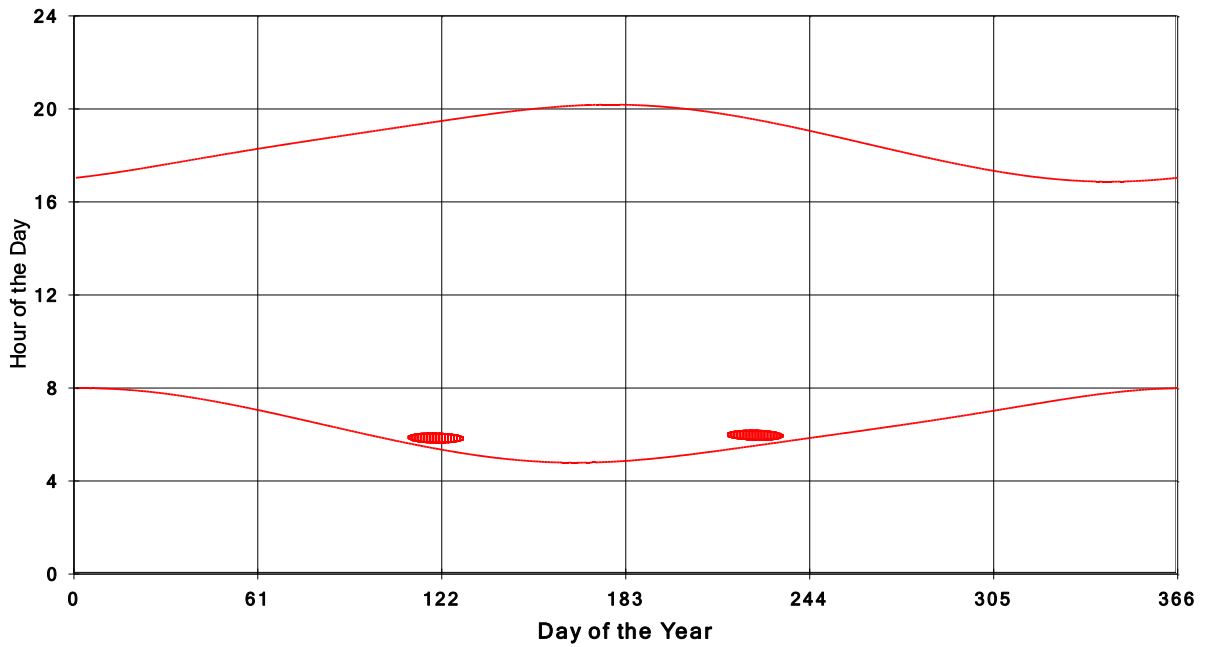

**January 31 2013 Flicker with no barns
shadow Times on House 2388, All Windows from All Turbine:**

January 31 2013 Flicker with no barns
shadow Times on House 2389, All Windows from All Turbine:

January 31 2013 Flicker with no barns
shadow Times on House 2390, All Windows from All Turbine:

**January 31 2013 Flicker with no barns
shadow Times on House 2458, All Windows from All Turbine:**

**January 31 2013 Flicker with no barns
shadow Times on House 2460, All Windows from All Turbine:**

**January 31 2013 Flicker with no barns
shadow Times on House 2466, All Windows from All Turbine:**