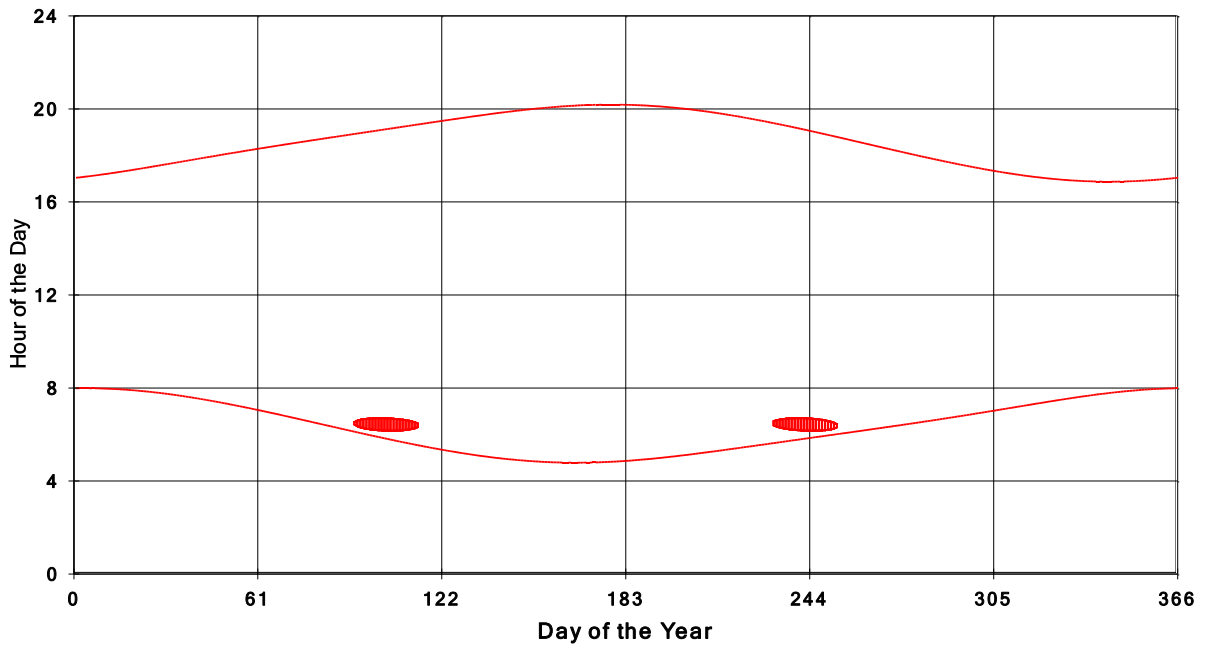

January 31 2013 Flicker with no barns
shadow Times on House 2372, All Windows from All Turbine:

**January 31 2013 Flicker with no barns
shadow Times on House 2371, All Windows from All Turbine:**