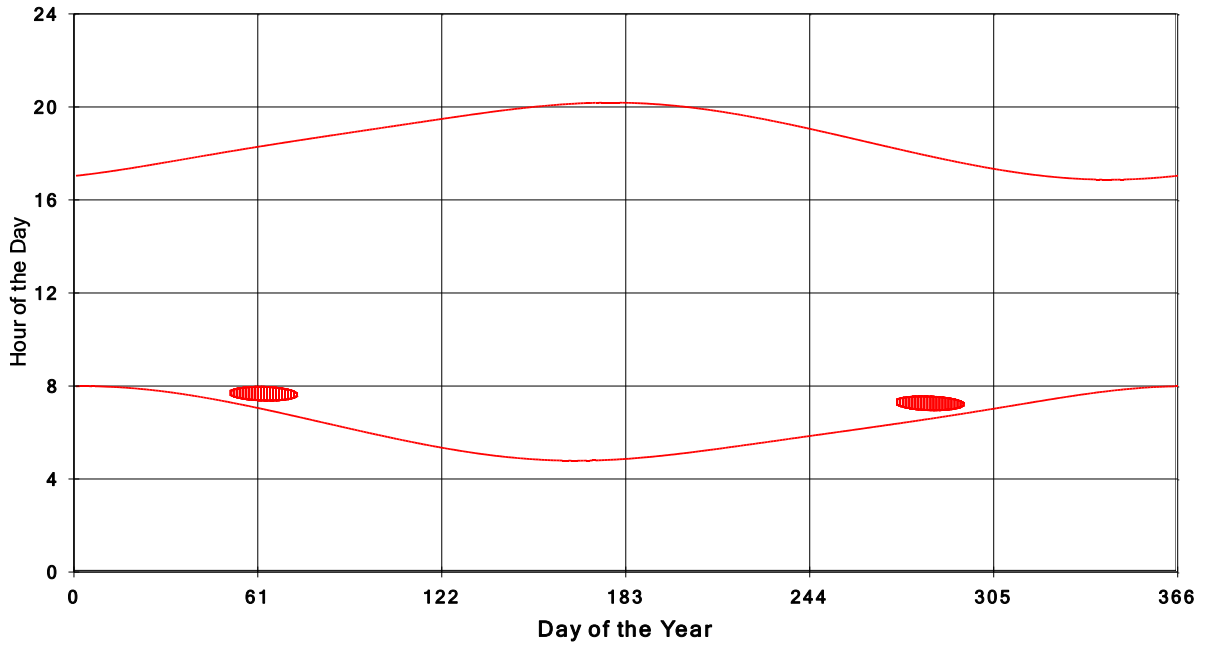

**January 31 2013 Flicker with no barns
shadow Times on House 2363, All Windows from All Turbine:**