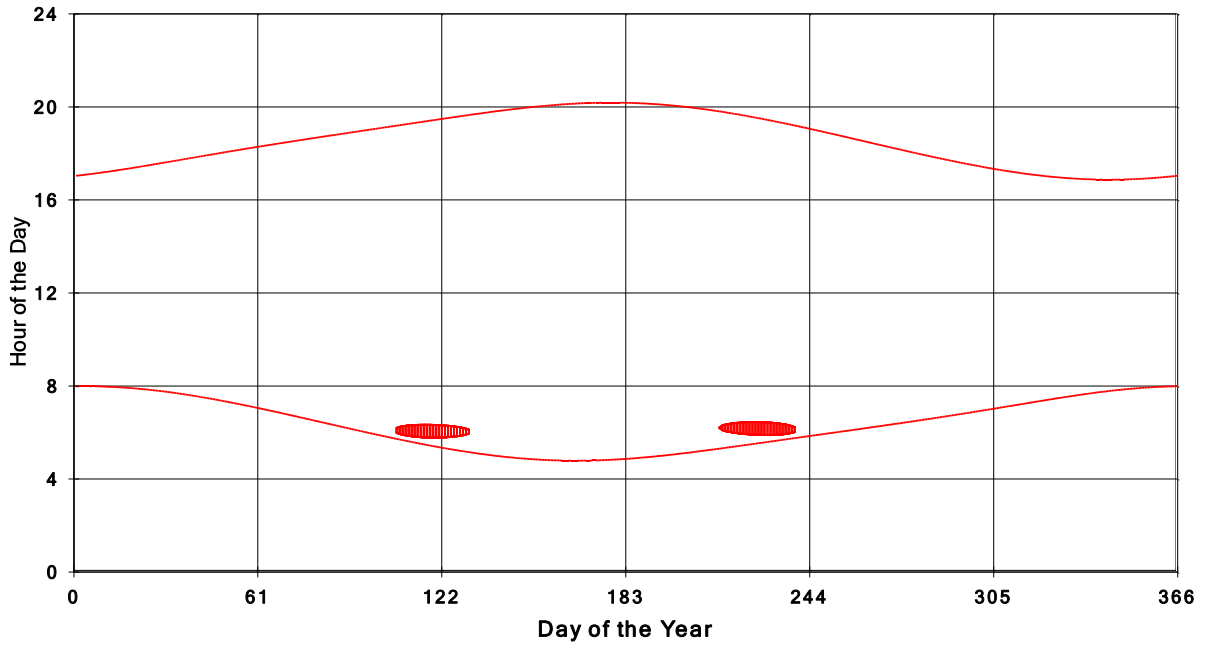

**January 31 2013 Flicker with no barns
shadow Times on House 2347, All Windows from All Turbine:**

**January 31 2013 Flicker with no barns
shadow Times on House 2349, All Windows from All Turbine:**

**January 31 2013 Flicker with no barns
shadow Times on House 2350, All Windows from All Turbine:**

**January 31 2013 Flicker with no barns
shadow Times on House 2351, All Windows from All Turbine:**

**January 31 2013 Flicker with no barns
shadow Times on House 2356, All Windows from All Turbine:**

**January 31 2013 Flicker with no barns
shadow Times on House 2357, All Windows from All Turbine:**