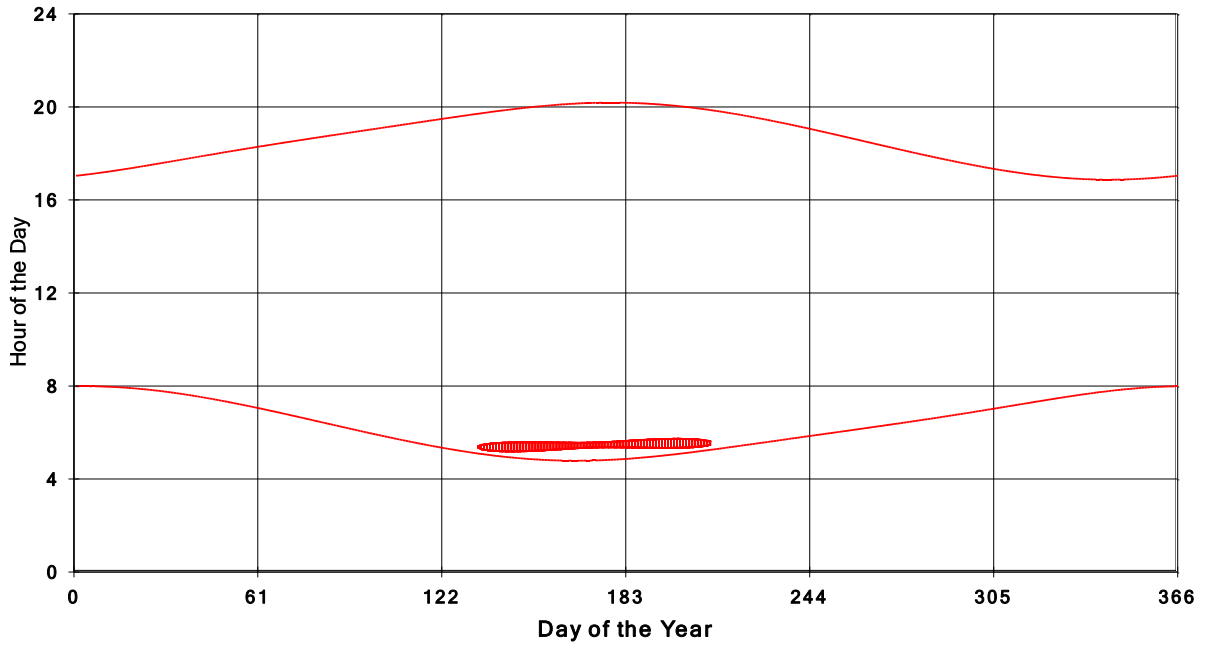

**January 31 2013 Flicker with no barns
shadow Times on House 2466, All Windows from All Turbine:**