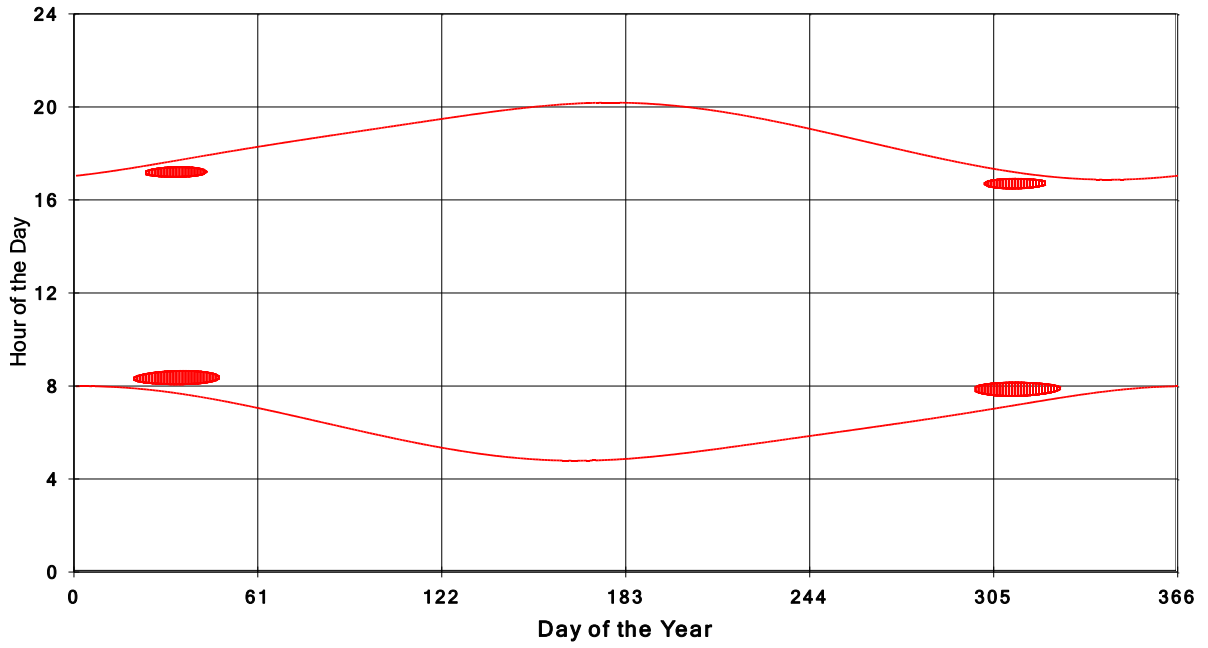

**January 31 2013 Flicker with no barns
shadow Times on House 2351, All Windows from All Turbine:**

**January 31 2013 Flicker with no barns
shadow Times on House 2356, All Windows from All Turbine:**

**January 31 2013 Flicker with no barns
shadow Times on House 2357, All Windows from All Turbine:**

**January 31 2013 Flicker with no barns
shadow Times on House 2358, All Windows from All Turbine:**

**January 31 2013 Flicker with no barns
shadow Times on House 2359, All Windows from All Turbine:**

**January 31 2013 Flicker with no barns
shadow Times on House 2363, All Windows from All Turbine:**