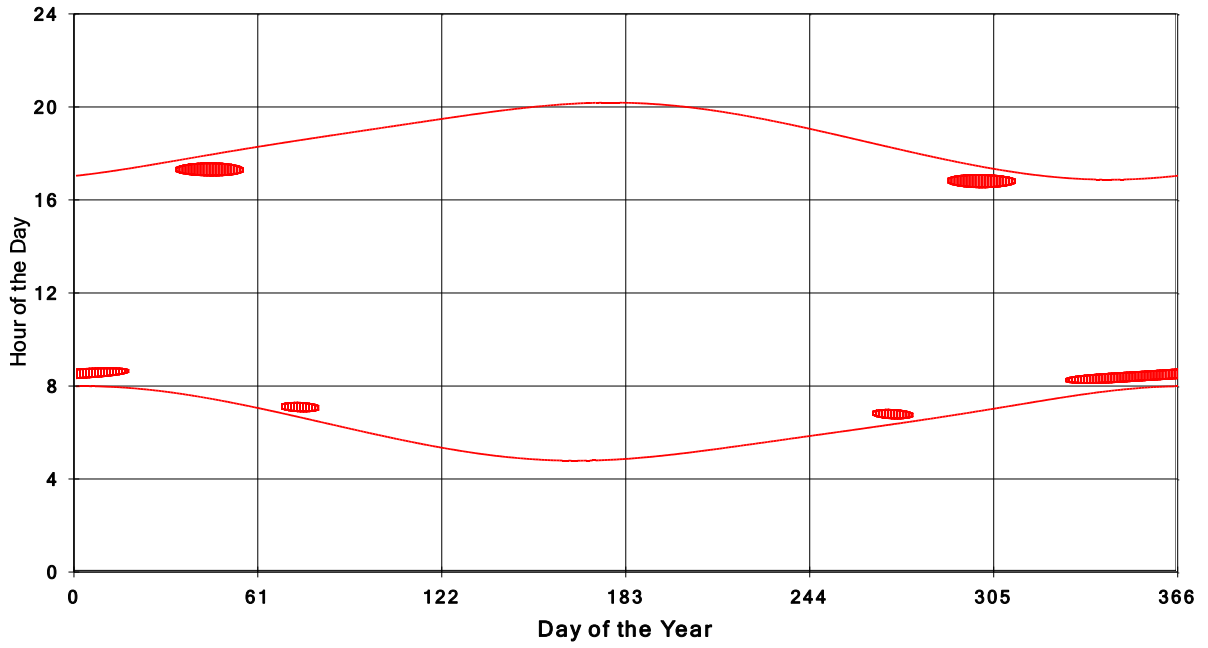

January 31 2013 Flicker with no barns
shadow Times on House 2540, All Windows from All Turbine: