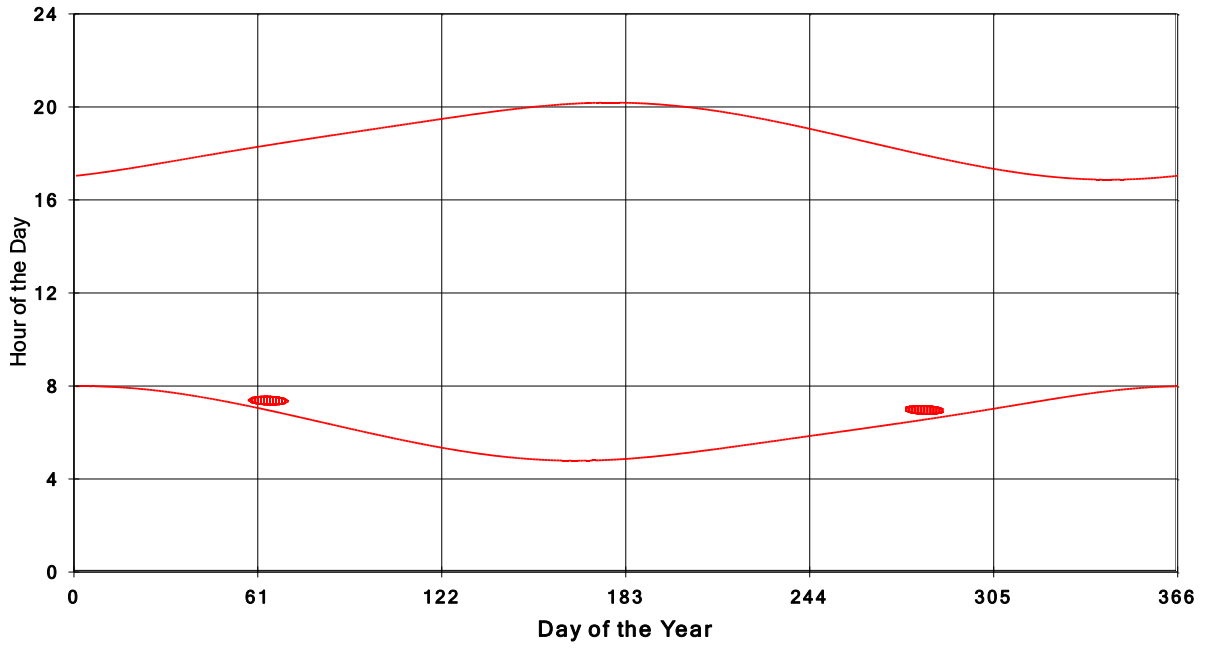

**January 31 2013 Flicker with no barns
shadow Times on House 2367, All Windows from All Turbine:**