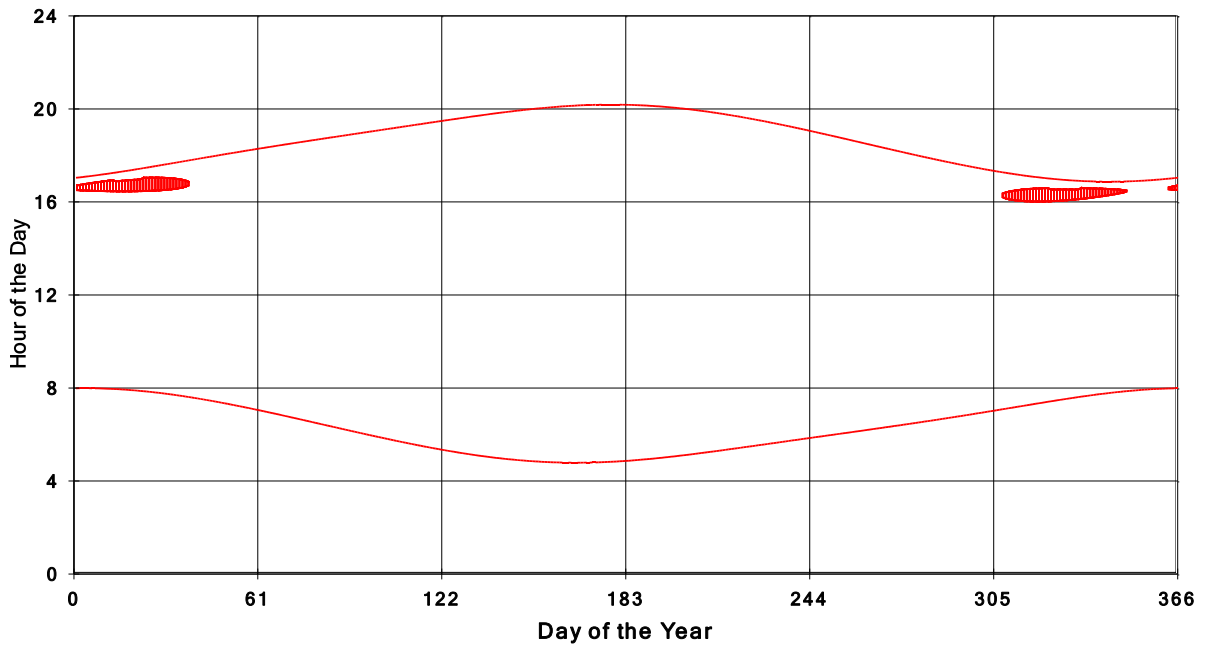

**January 31 2013 Flicker with no barns
shadow Times on House 2526, All Windows from All Turbine:**

January 31 2013 Flicker with no barns
Shadow Times on House 2525, All Windows from All Turbine: