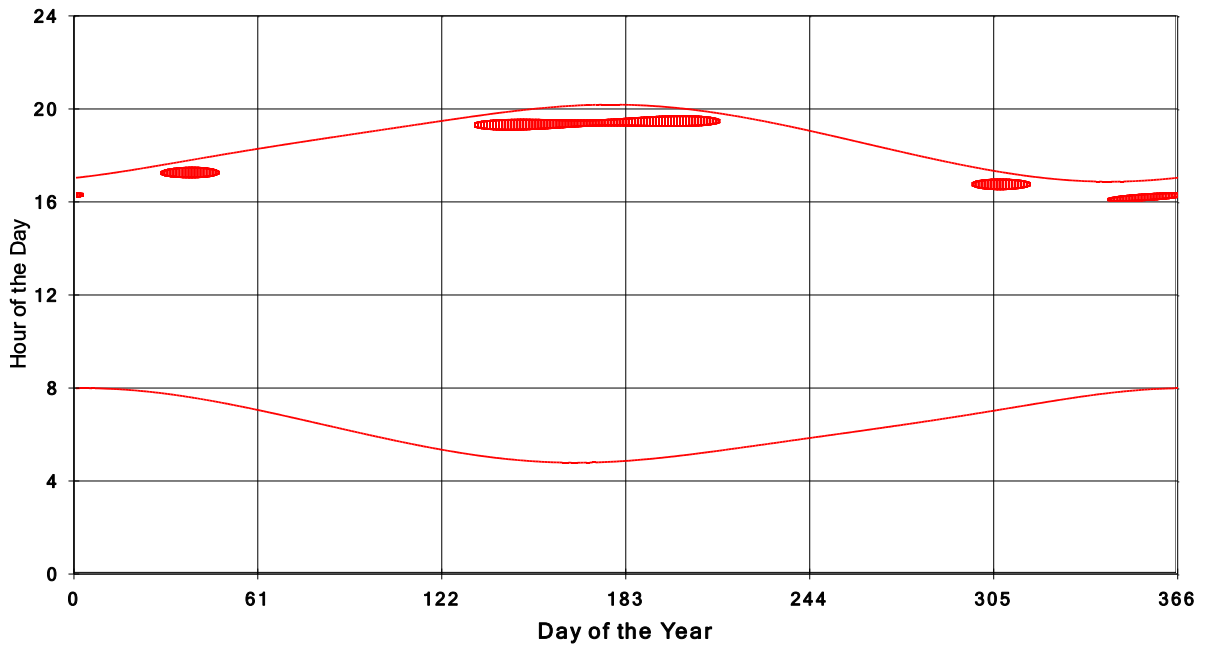

**January 31 2013 Flicker with no barns
shadow Times on House 2347, All Windows from All Turbine:**

**January 31 2013 Flicker with no barns
shadow Times on House 2349, All Windows from All Turbine:**

**January 31 2013 Flicker with no barns
shadow Times on House 2350, All Windows from All Turbine:**

**January 31 2013 Flicker with no barns
shadow Times on House 2351, All Windows from All Turbine:**

**January 31 2013 Flicker with no barns
shadow Times on House 2356, All Windows from All Turbine:**

**January 31 2013 Flicker with no barns
shadow Times on House 2357, All Windows from All Turbine:**