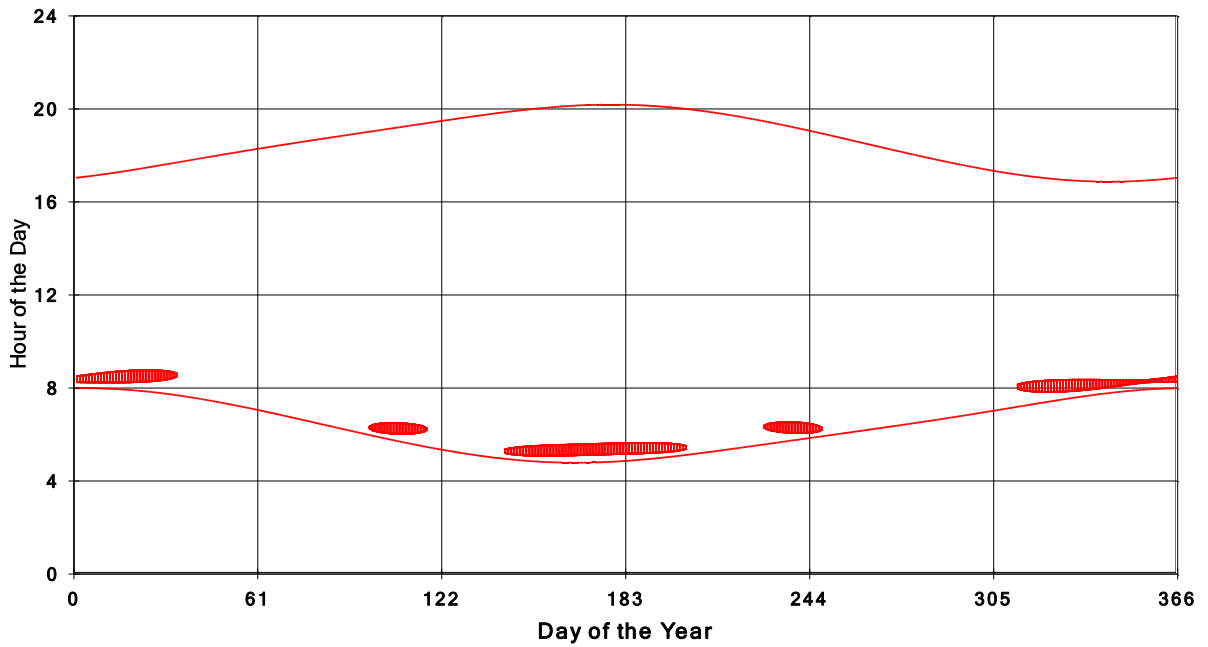

**January 31 2013 Flicker with no barns
hadow Times on House 2491, All Windows from All Turbine:**

**January 31 2013 Flicker with no barns
shadow Times on House 2489, All Windows from All Turbine:**