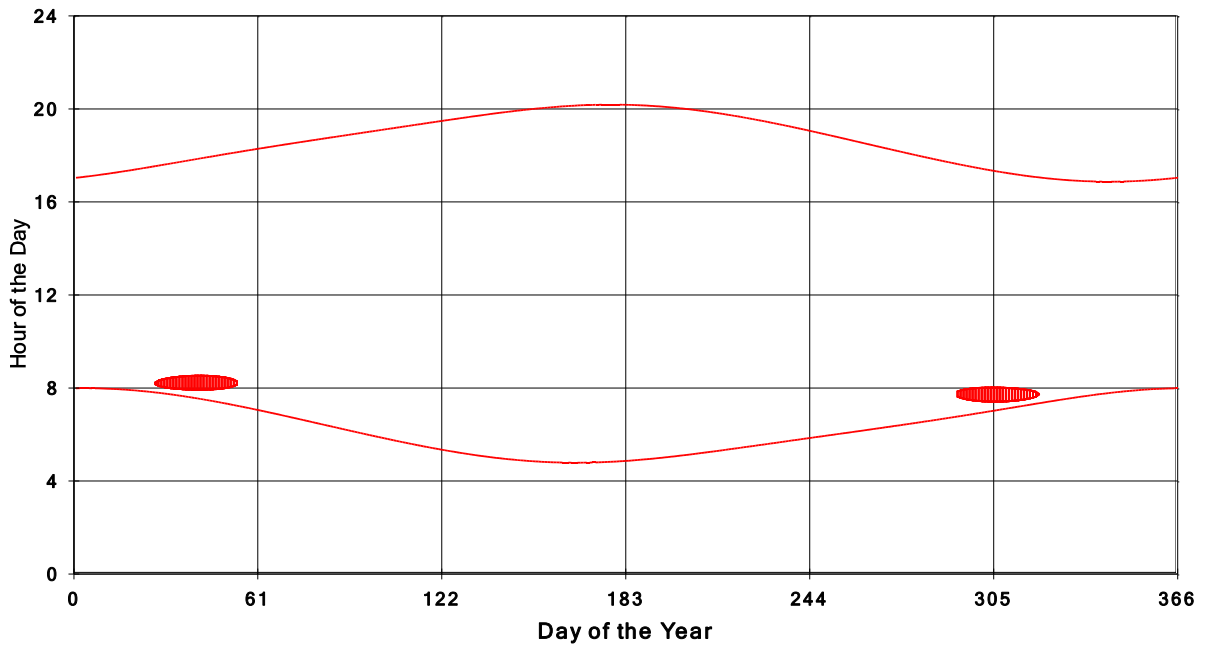

**January 31 2013 Flicker with no barns
hadow Times on House 2545, All Windows from All Turbine:**

January 31 2013 Flicker with no barns
shadow Times on House 2541, All Windows from All Turbine: