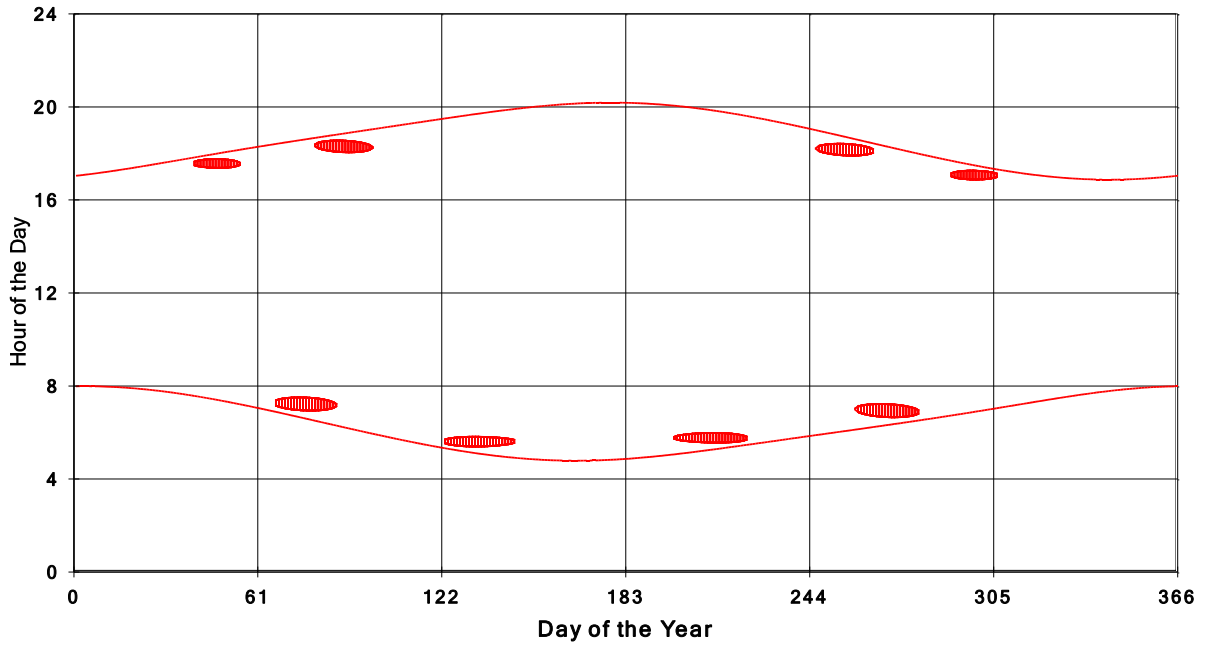

**January 31 2013 Flicker with no barns
shadow Times on House 2590, All Windows from All Turbine:**