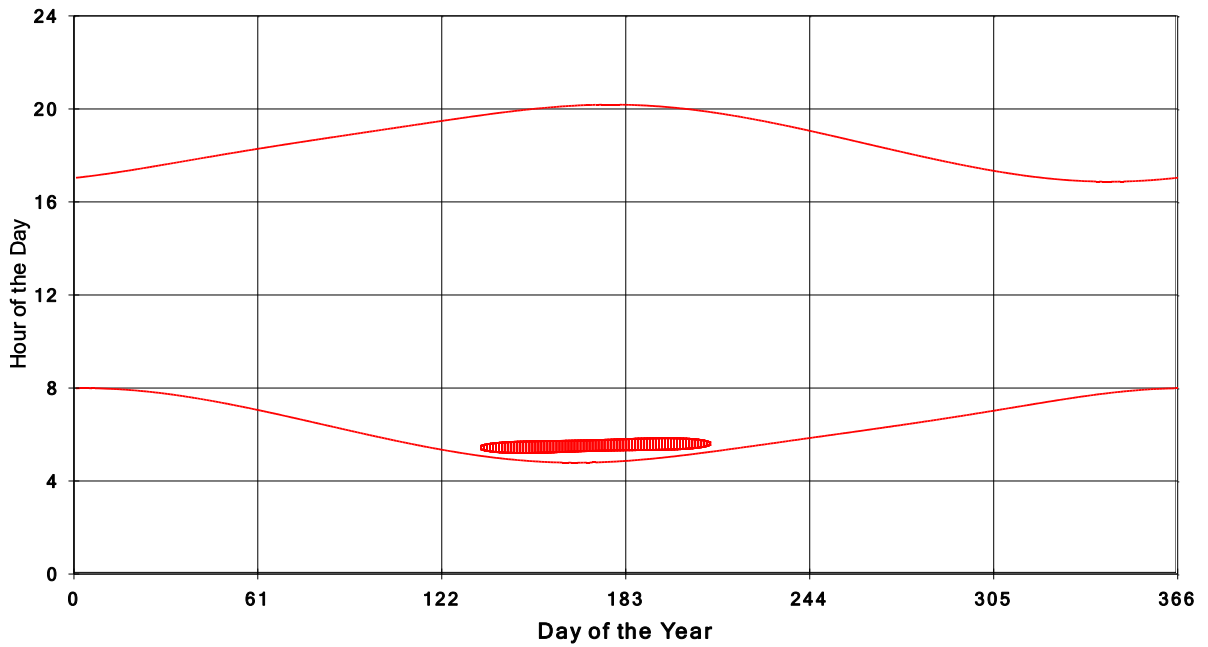

**January 31 2013 Flicker with no barns
shadow Times on House 2376, All Windows from All Turbine:**

**January 31 2013 Flicker with no barns
hadow Times on House 2375, All Windows from All Turbine:**