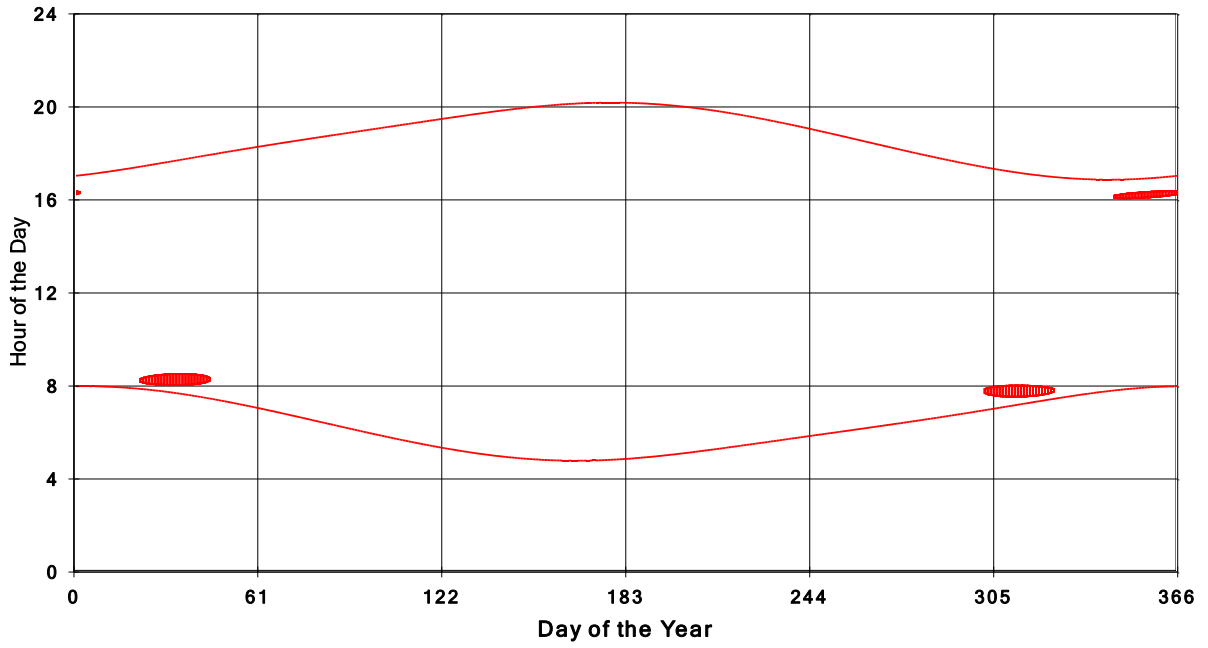

January 31 2013 Flicker with no barns
shadow Times on House 2372, All Windows from All Turbine: