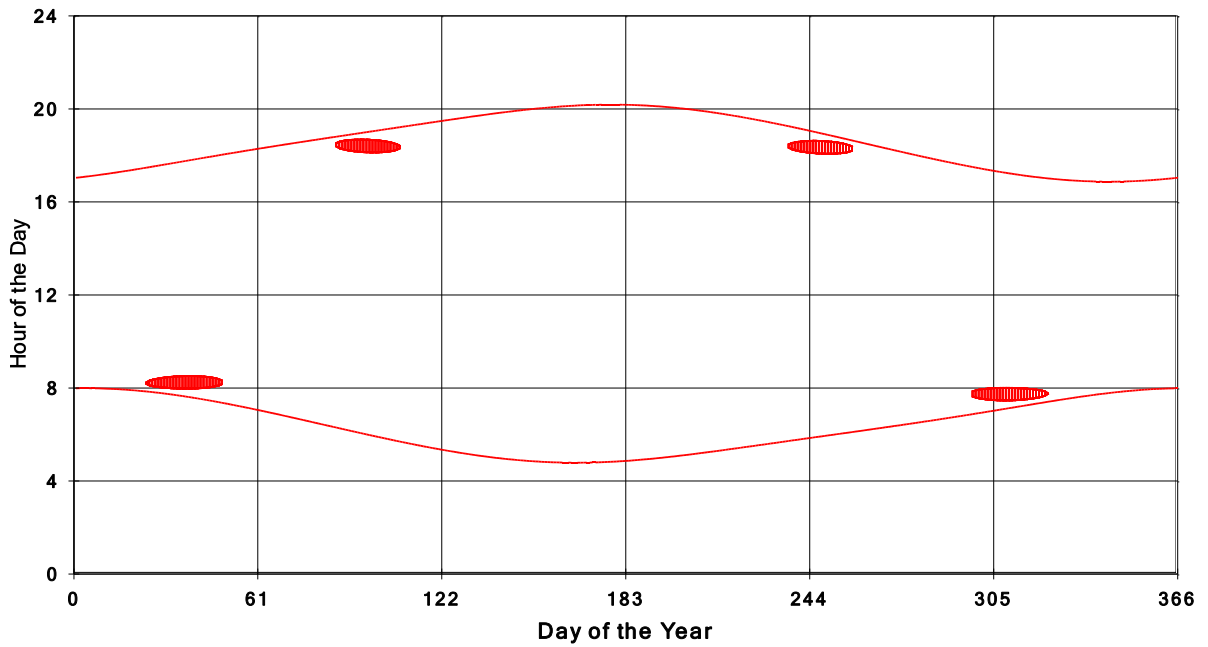

**January 31 2013 Flicker with no barns
shadow Times on House 2498, All Windows from All Turbine:**

**January 31 2013 Flicker with no barns
shadow Times on House 2497, All Windows from All Turbine:**