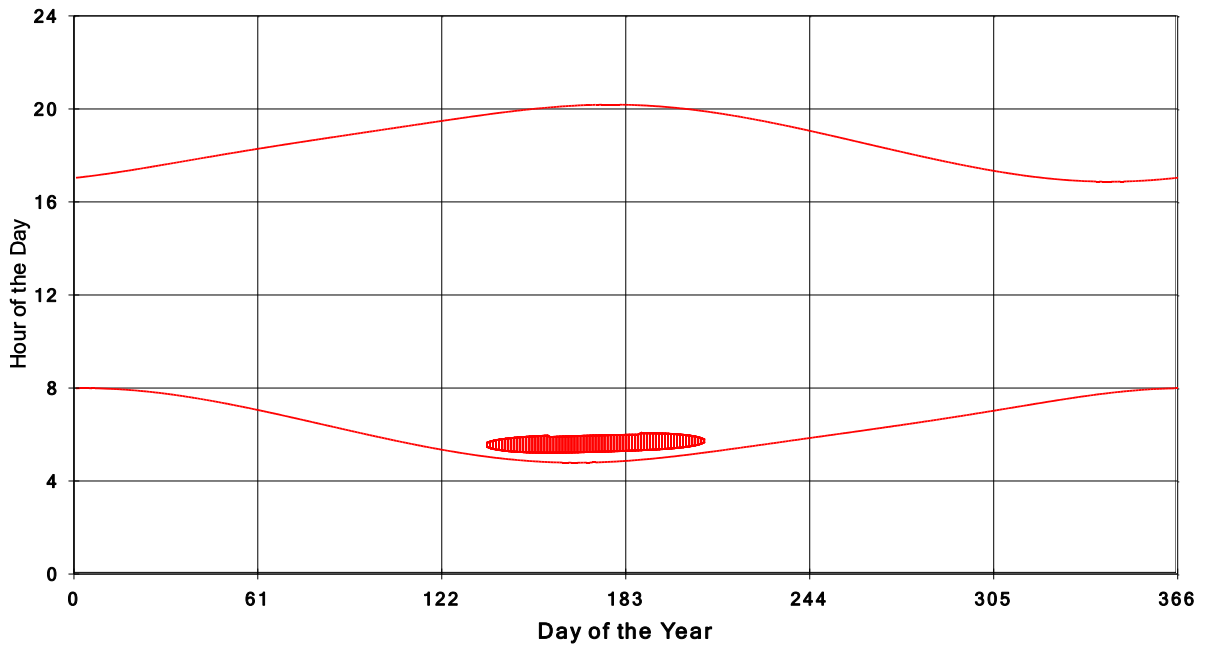

**January 31 2013 Flicker with no barns
shadow Times on House 2619, All Windows from All Turbine:**

**January 31 2013 Flicker with no barns
shadow Times on House 2612, All Windows from All Turbine:**