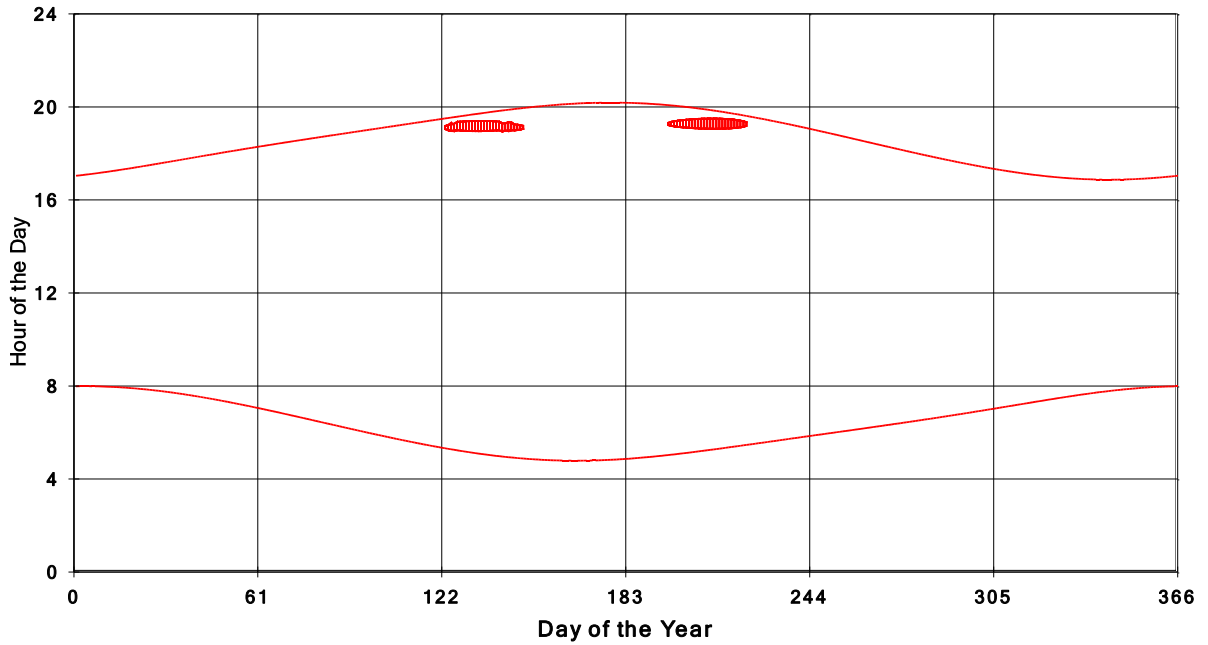

**January 31 2013 Flicker with no barns
shadow Times on House 2388, All Windows from All Turbine:**

January 31 2013 Flicker with no barns
shadow Times on House 2389, All Windows from All Turbine:

January 31 2013 Flicker with no barns
shadow Times on House 2390, All Windows from All Turbine:

**January 31 2013 Flicker with no barns
shadow Times on House 2458, All Windows from All Turbine:**

**January 31 2013 Flicker with no barns
shadow Times on House 2460, All Windows from All Turbine:**

**January 31 2013 Flicker with no barns
shadow Times on House 2466, All Windows from All Turbine:**