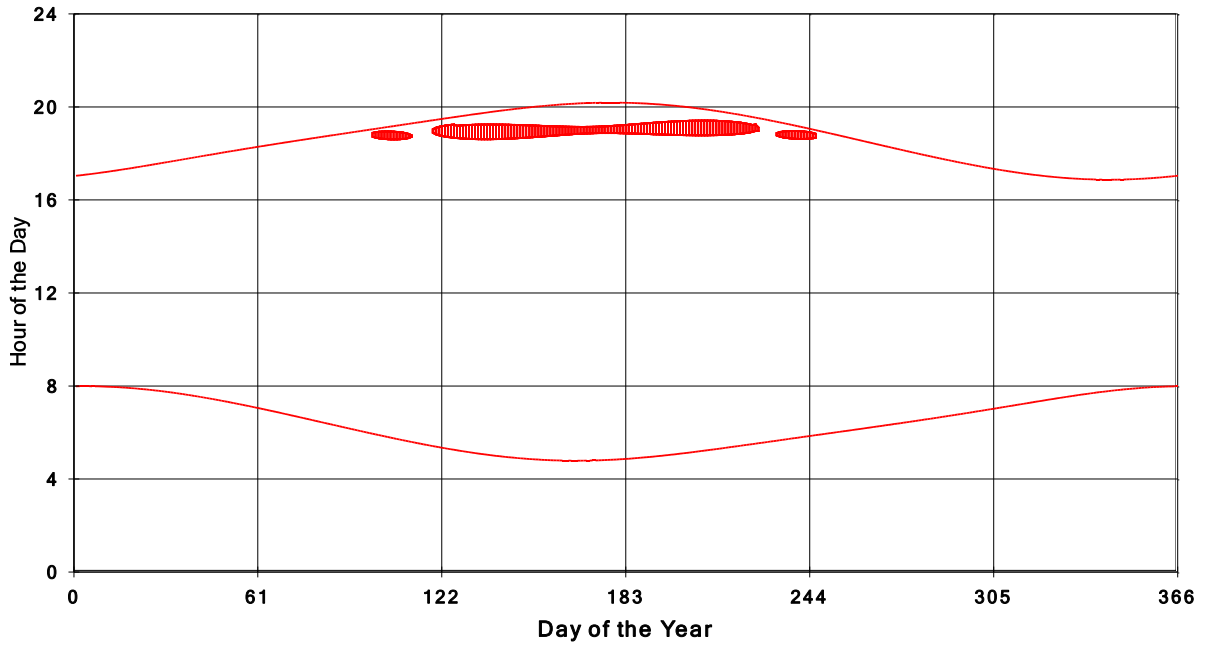

January 31 2013 Flicker with no barns
shadow Times on House 2534, All Windows from All Turbine: