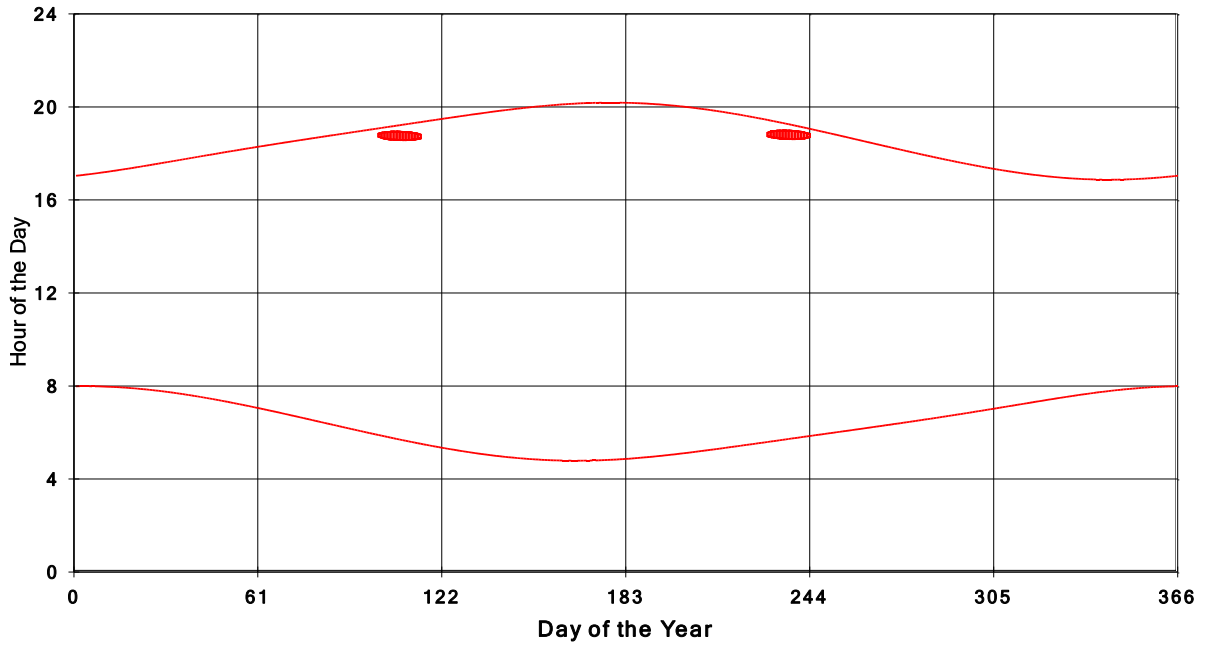

**January 31 2013 Flicker with no barns
shadow Times on House 2347, All Windows from All Turbine:**

**January 31 2013 Flicker with no barns
shadow Times on House 2349, All Windows from All Turbine:**

**January 31 2013 Flicker with no barns
shadow Times on House 2350, All Windows from All Turbine:**

**January 31 2013 Flicker with no barns
shadow Times on House 2351, All Windows from All Turbine:**

**January 31 2013 Flicker with no barns
shadow Times on House 2356, All Windows from All Turbine:**

**January 31 2013 Flicker with no barns
shadow Times on House 2357, All Windows from All Turbine:**