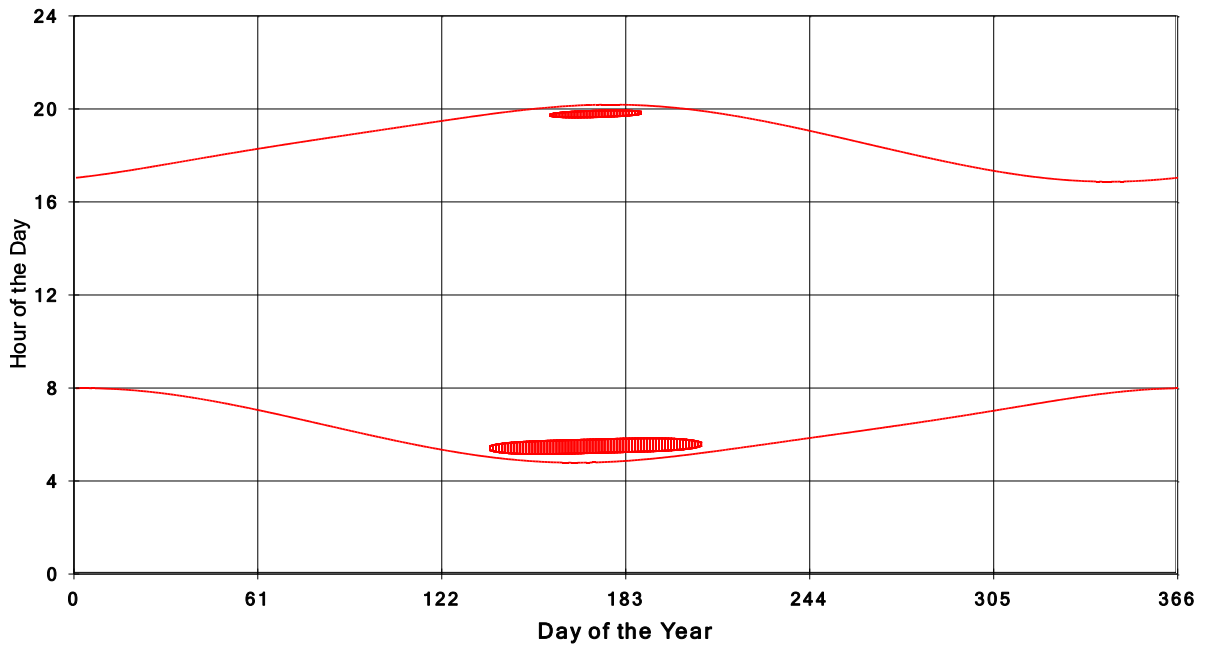

**January 31 2013 Flicker with no barns
shadow Times on House 2347, All Windows from All Turbine:**

**January 31 2013 Flicker with no barns
shadow Times on House 2349, All Windows from All Turbine:**

**January 31 2013 Flicker with no barns
shadow Times on House 2350, All Windows from All Turbine:**

**January 31 2013 Flicker with no barns
shadow Times on House 2351, All Windows from All Turbine:**

**January 31 2013 Flicker with no barns
shadow Times on House 2356, All Windows from All Turbine:**

**January 31 2013 Flicker with no barns
shadow Times on House 2357, All Windows from All Turbine:**