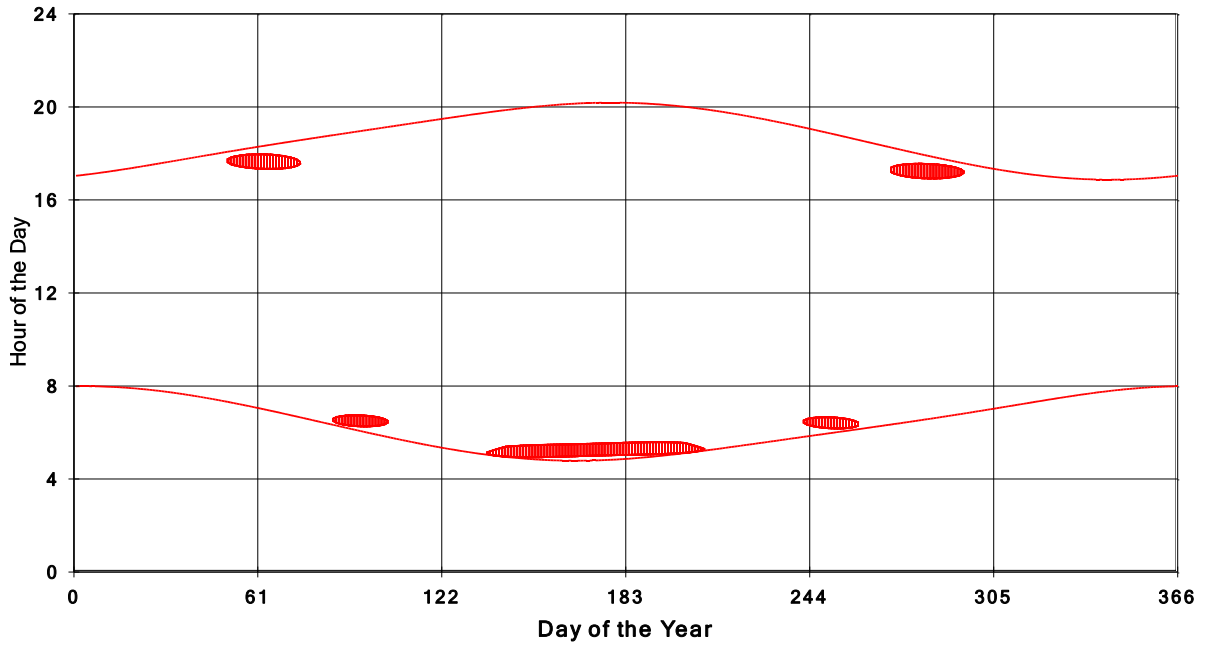

**January 31 2013 Flicker with no barns
shadow Times on House 2567, All Windows from All Turbine:**