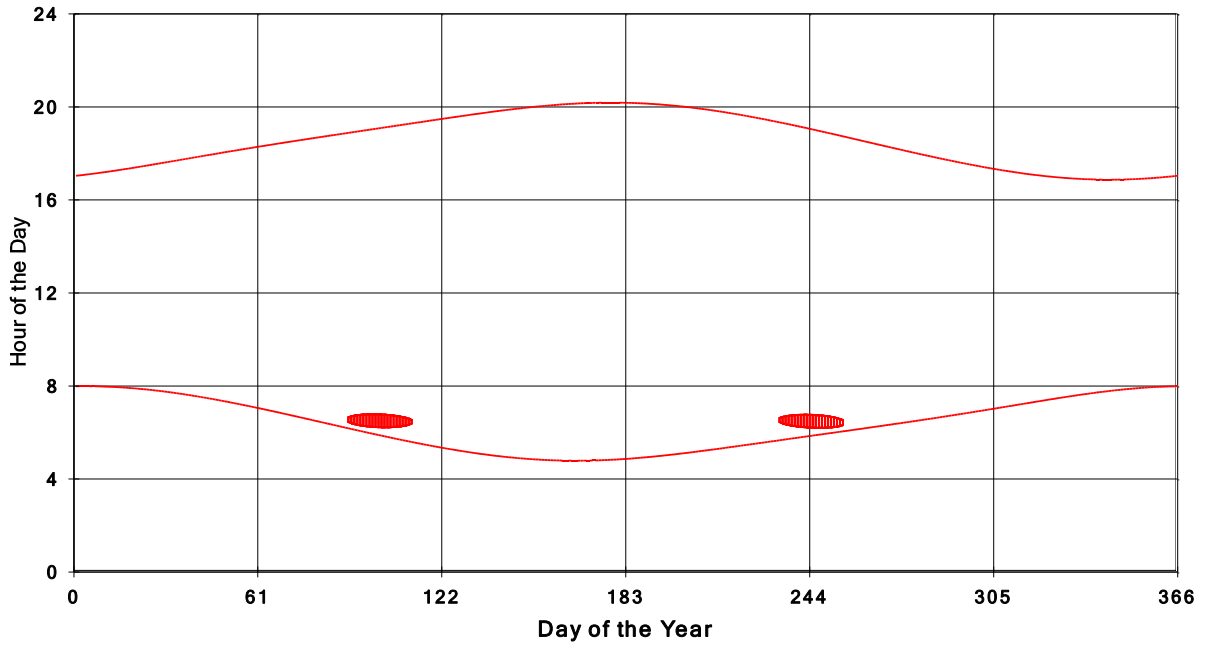

**January 31 2013 Flicker with no barns
shadow Times on House 2496, All Windows from All Turbine:**