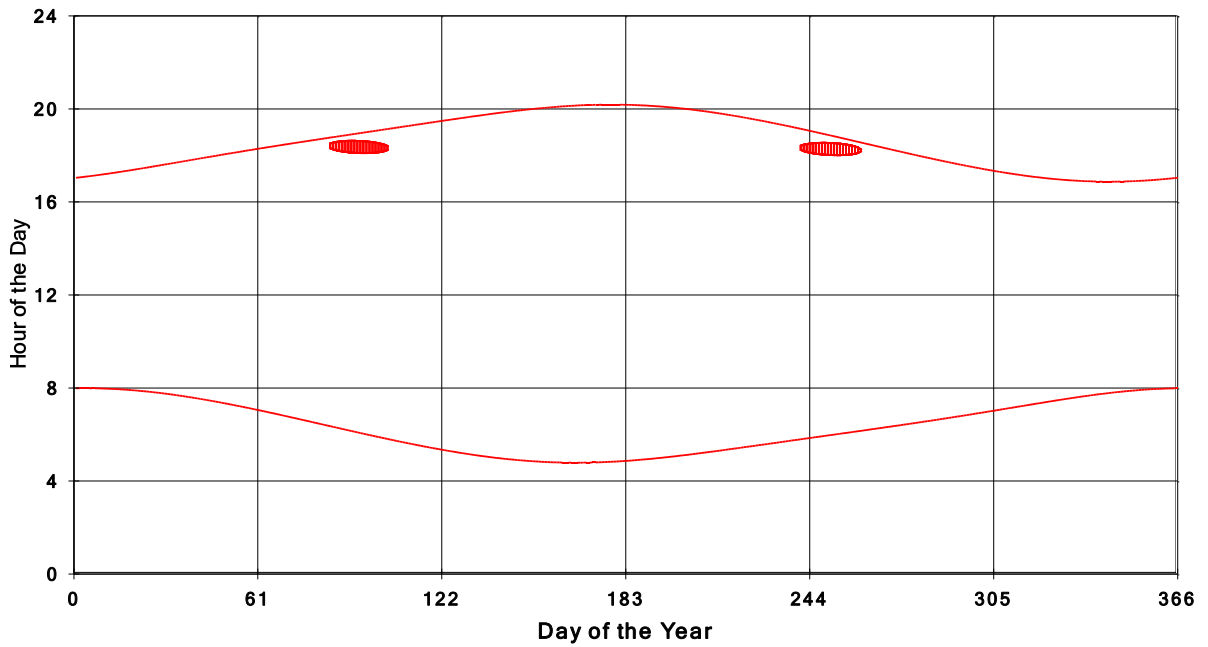

**January 31 2013 Flicker with no barns
shadow Times on House 2592, All Windows from All Turbine:**

**January 31 2013 Flicker with no barns
shadow Times on House 2591, All Windows from All Turbine:**