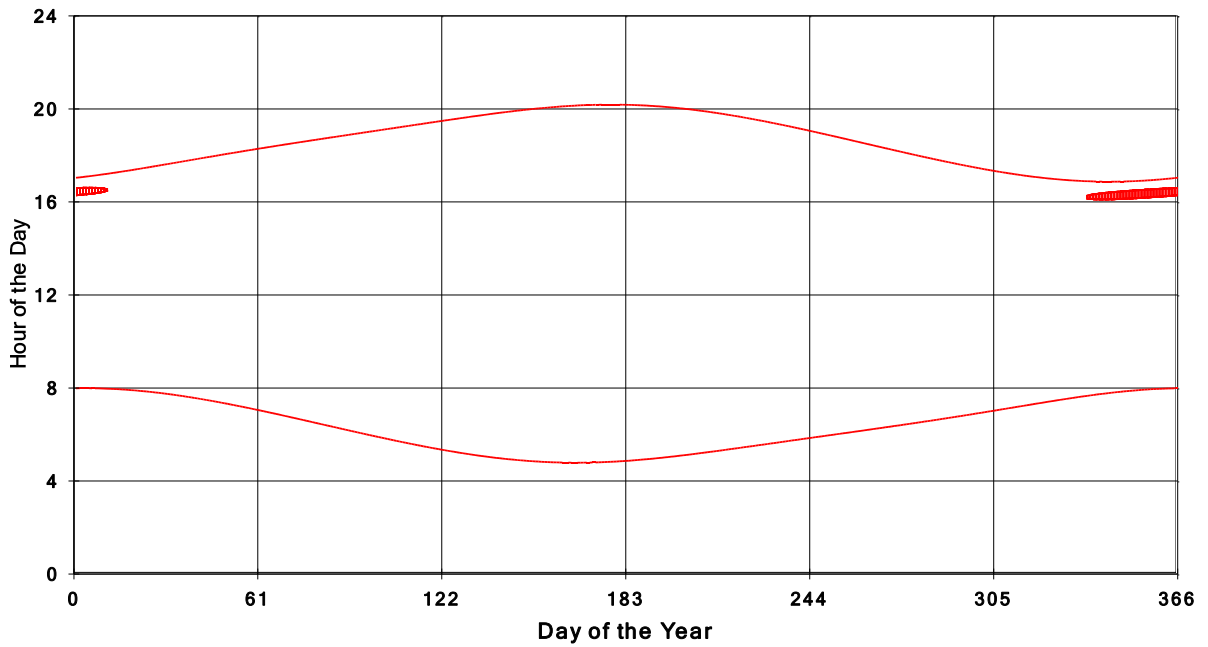

**January 31 2013 Flicker with no barns
shadow Times on House 2607, All Windows from All Turbine:**

**January 31 2013 Flicker with no barns
shadow Times on House 2593, All Windows from All Turbine:**