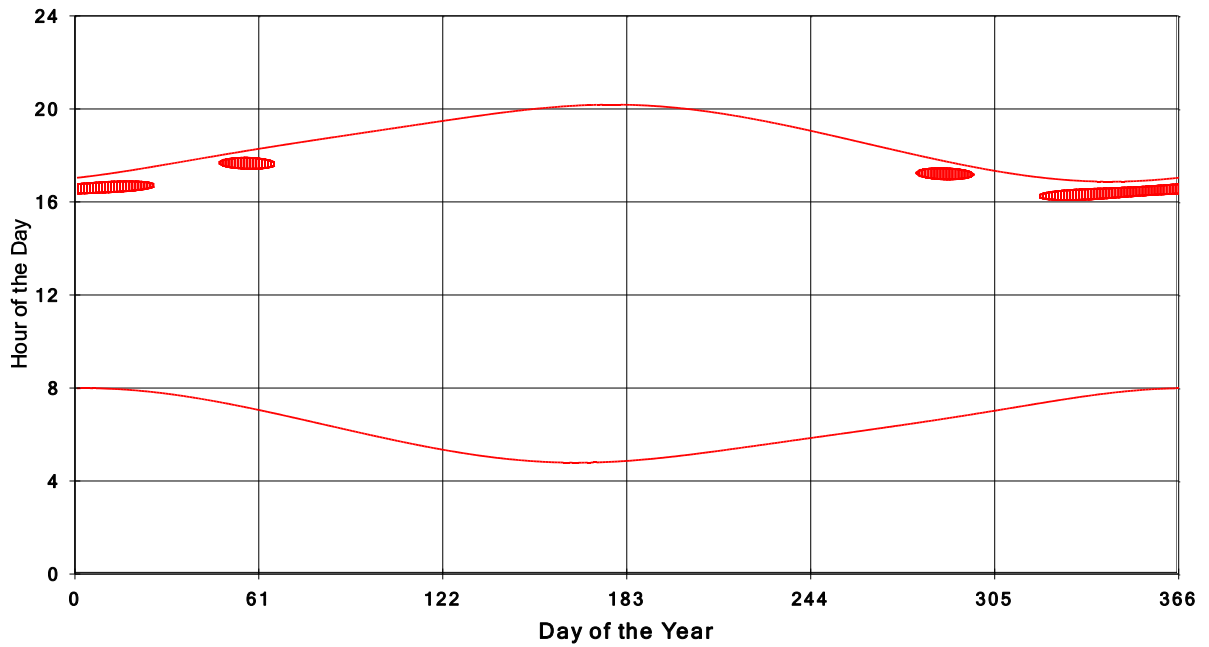

**January 31 2013 Flicker with no barns
hadow Times on House 2375, All Windows from All Turbine:**

**January 31 2013 Flicker with no barns
shadow Times on House 2376, All Windows from All Turbine:**

**January 31 2013 Flicker with no barns
shadow Times on House 2378, All Windows from All Turbine:**

**January 31 2013 Flicker with no barns
shadow Times on House 2381, All Windows from All Turbine:**

**January 31 2013 Flicker with no barns
shadow Times on House 2384, All Windows from All Turbine:**

**January 31 2013 Flicker with no barns
shadow Times on House 2385, All Windows from All Turbine:**