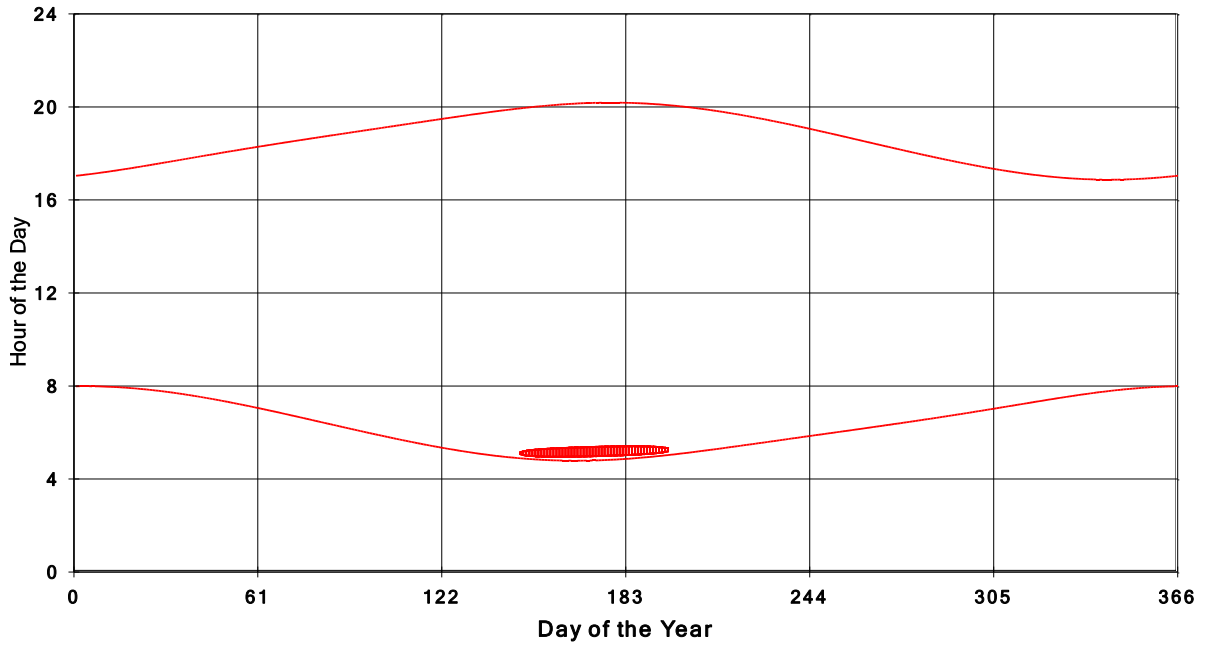

**January 31 2013 Flicker with no barns
hadow Times on House 2545, All Windows from All Turbine:**