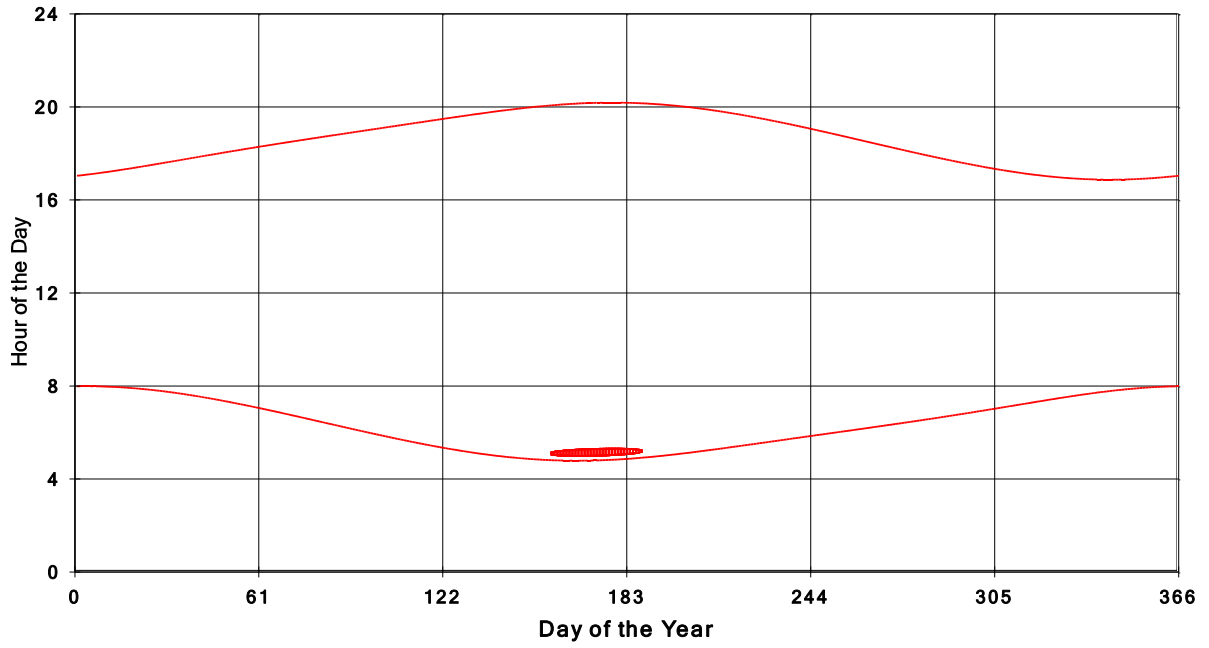

**January 31 2013 Flicker with no barns
shadow Times on House 2381, All Windows from All Turbine:**