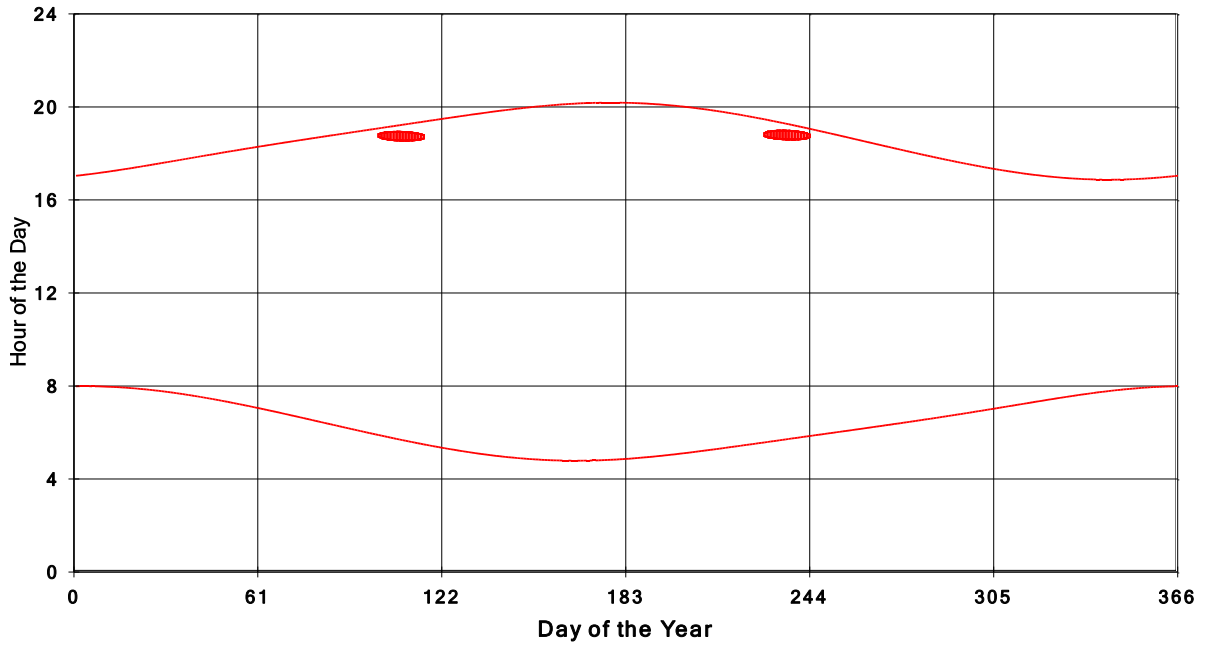

January 31 2013 Flicker with no barns
Shadow Times on House 2522, All Windows from All Turbine: