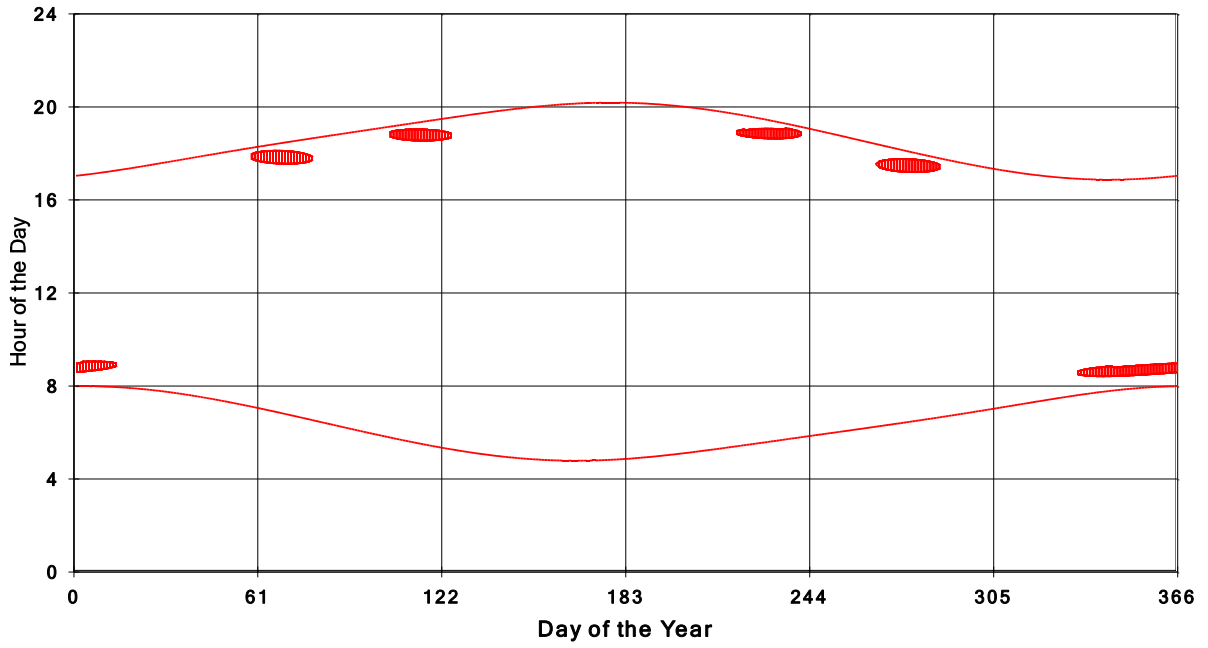

**January 31 2013 Flicker with no barns
hadow Times on House 2374, All Windows from All Turbine:**