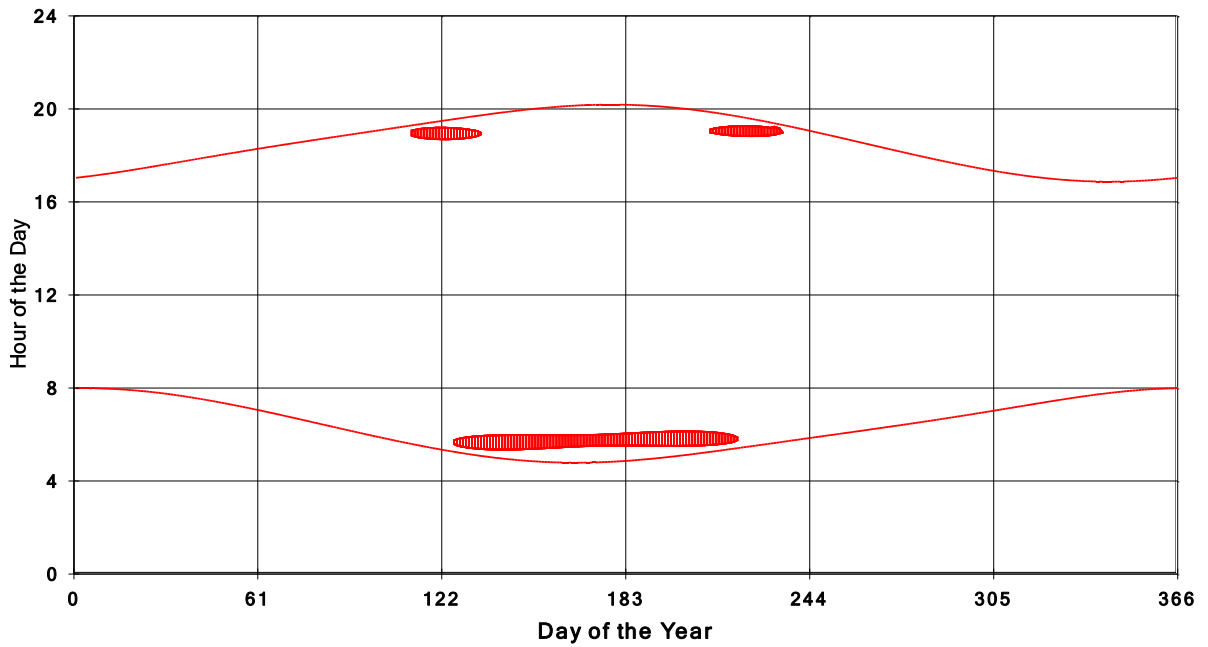

**January 31 2013 Flicker with no barns
shadow Times on House 2494, All Windows from All Turbine:**

**January 31 2013 Flicker with no barns
hadow Times on House 2493, All Windows from All Turbine:**