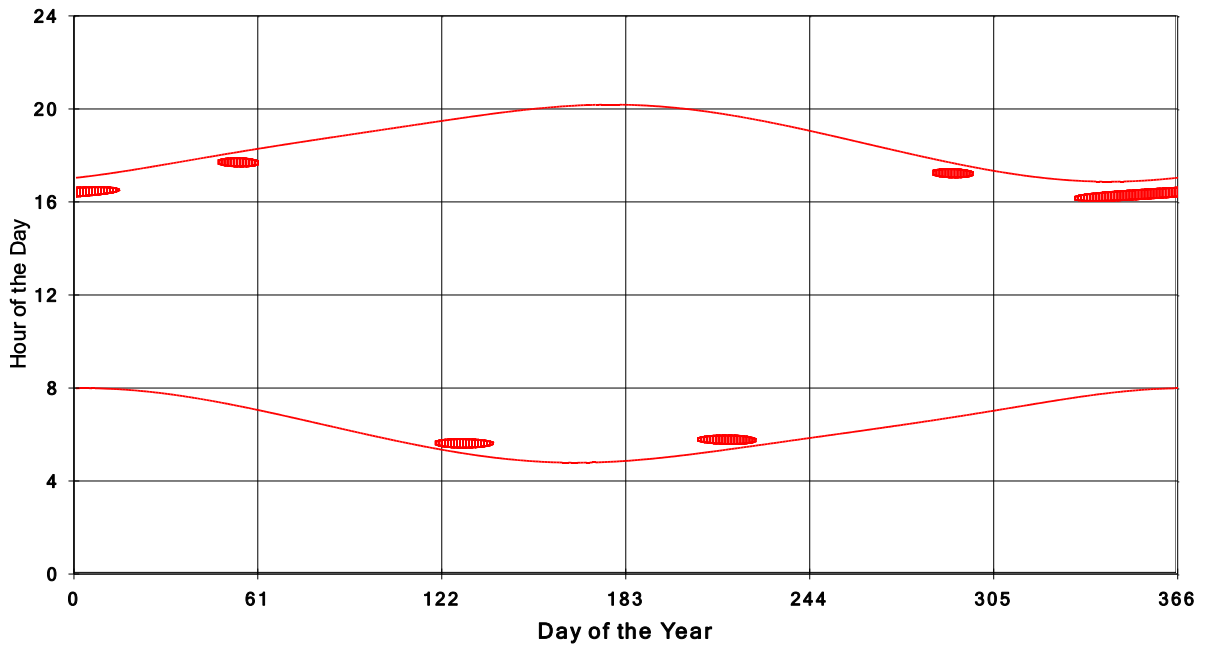

**January 31 2013 Flicker with no barns
shadow Times on House 2508, All Windows from All Turbine:**

**January 31 2013 Flicker with no barns
shadow Times on House 2511, All Windows from All Turbine:**

**January 31 2013 Flicker with no barns
Shadow Times on House 2513, All Windows from All Turbine:**

**January 31 2013 Flicker with no barns
Shadow Times on House 2515, All Windows from All Turbine:**

January 31 2013 Flicker with no barns
shadow Times on House 2516, All Windows from All Turbine:

January 31 2013 Flicker with no barns
shadow Times on House 2517, All Windows from All Turbine: