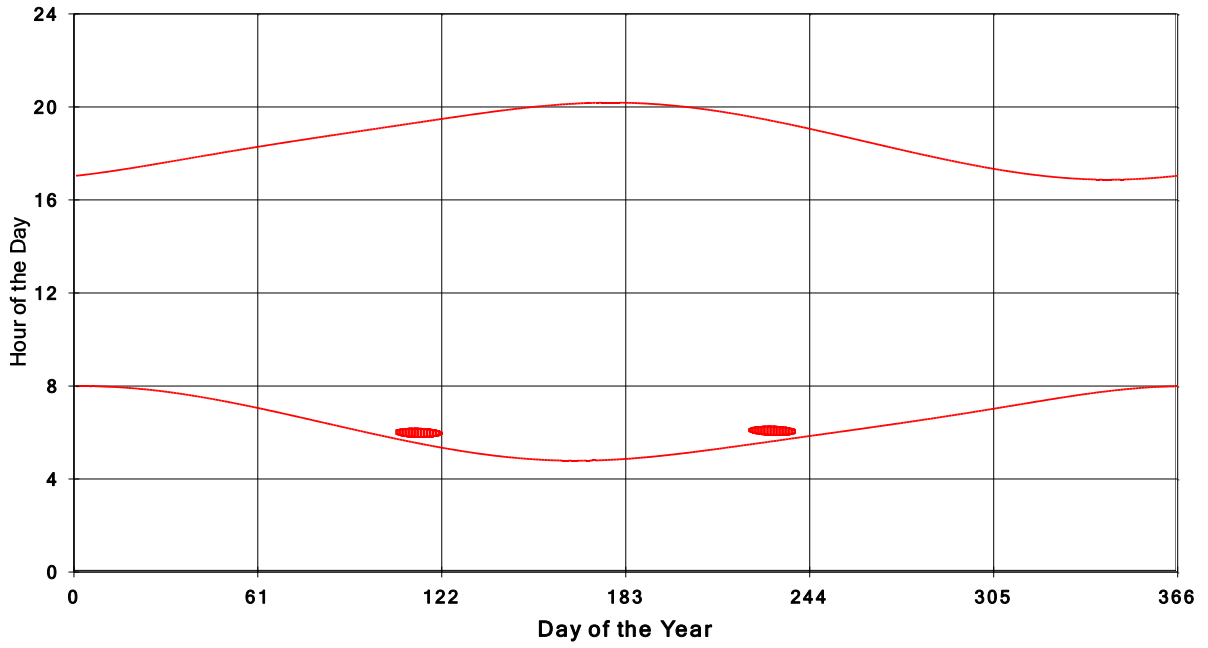

**January 31 2013 Flicker with no barns
shadow Times on House 2376, All Windows from All Turbine:**