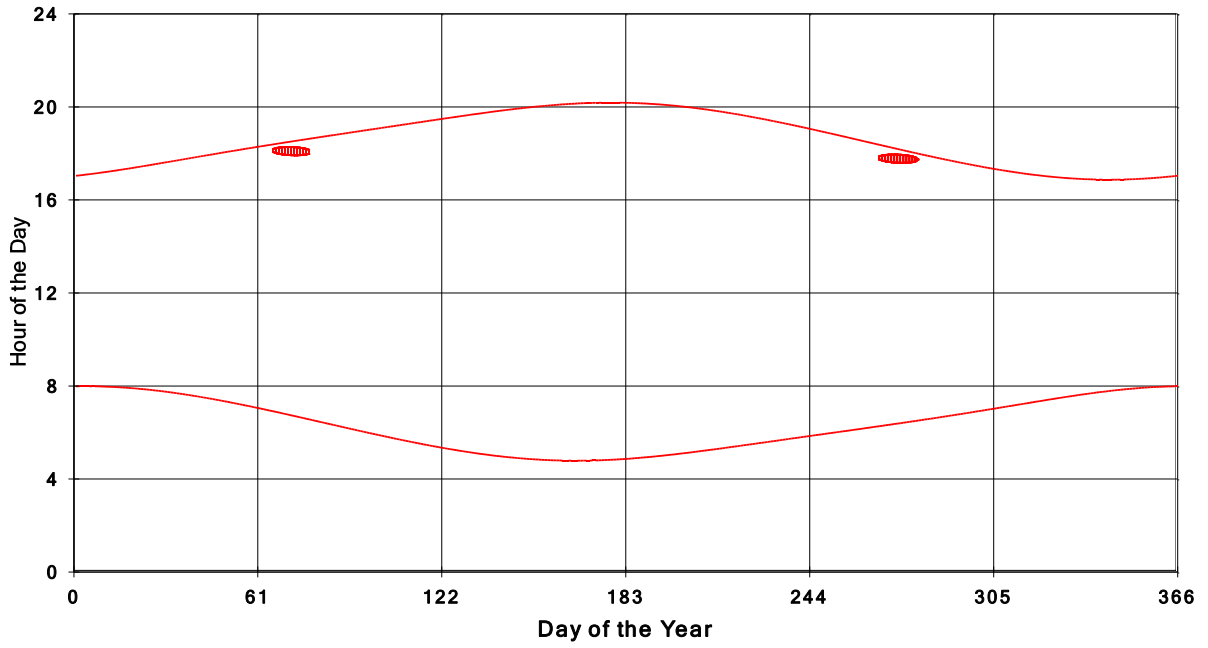

January 31 2013 Flicker with no barns
hadow Times on House 2582, All Windows from All Turbine: