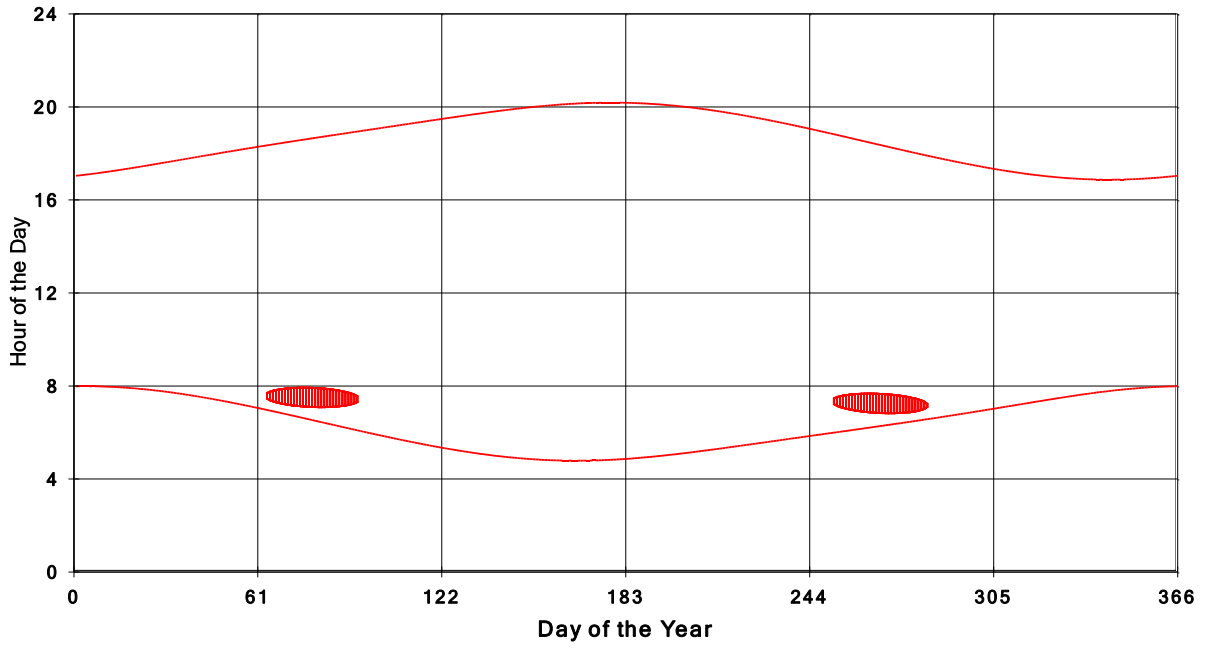

**January 31 2013 Flicker with no barns
shadow Times on House 2624, All Windows from All Turbine:**