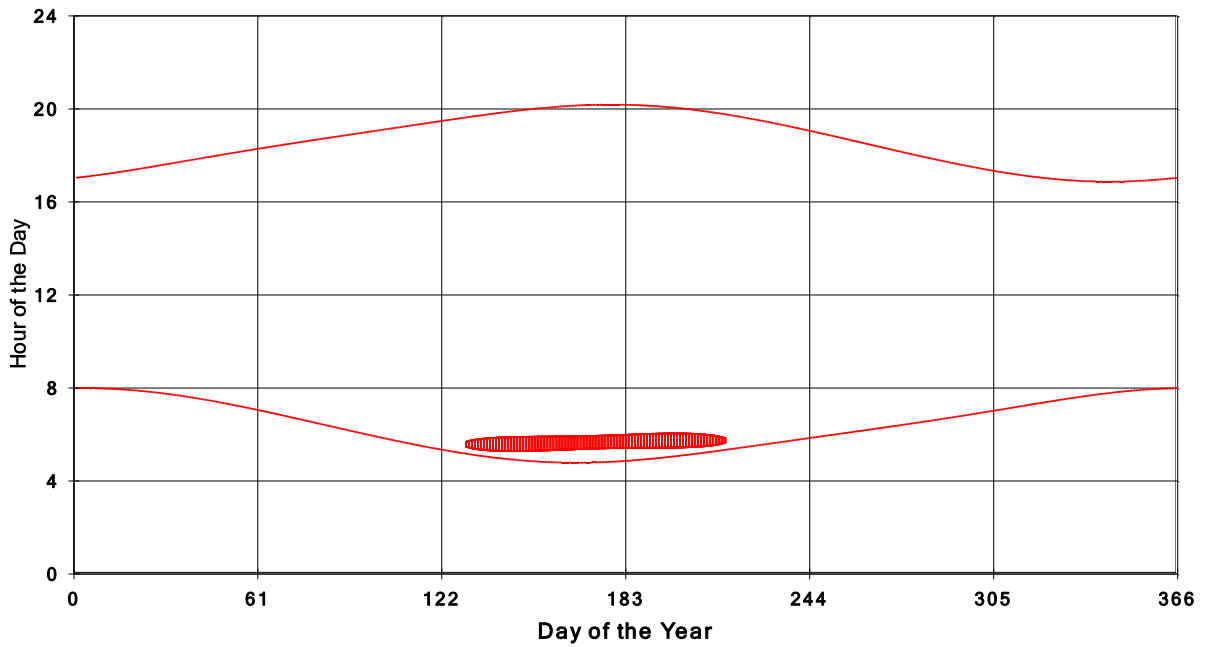

January 31 2013 Flicker with no barns
shadow Times on House 2534, All Windows from All Turbine:

January 31 2013 Flicker with no barns
Shadow Times on House 2532, All Windows from All Turbine: