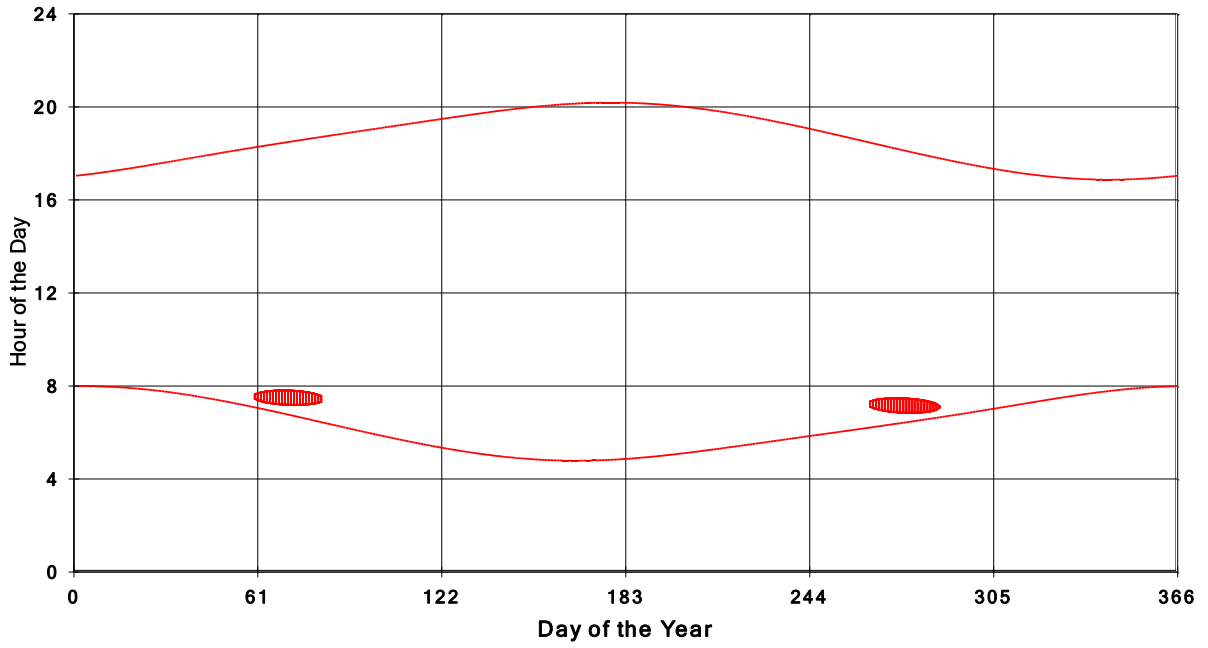

**January 31 2013 Flicker with no barns
shadow Times on House 2494, All Windows from All Turbine:**