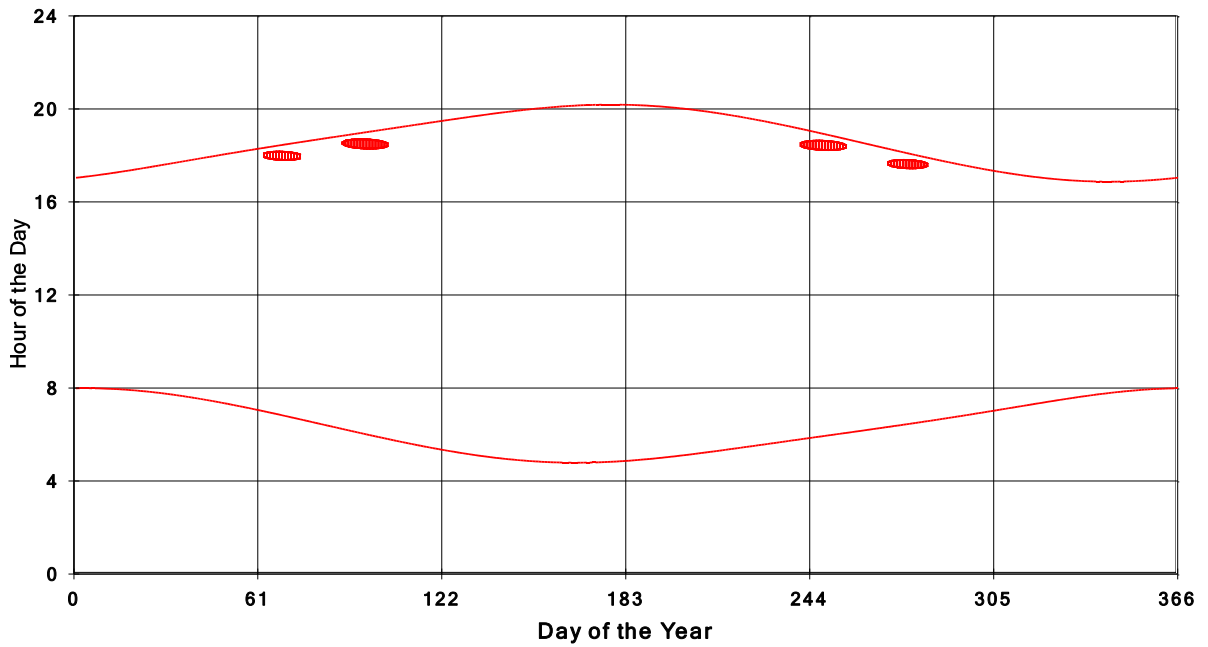

**January 31 2013 Flicker with no barns
shadow Times on House 2551, All Windows from All Turbine:**

**January 31 2013 Flicker with no barns
hadow Times on House 2547, All Windows from All Turbine:**