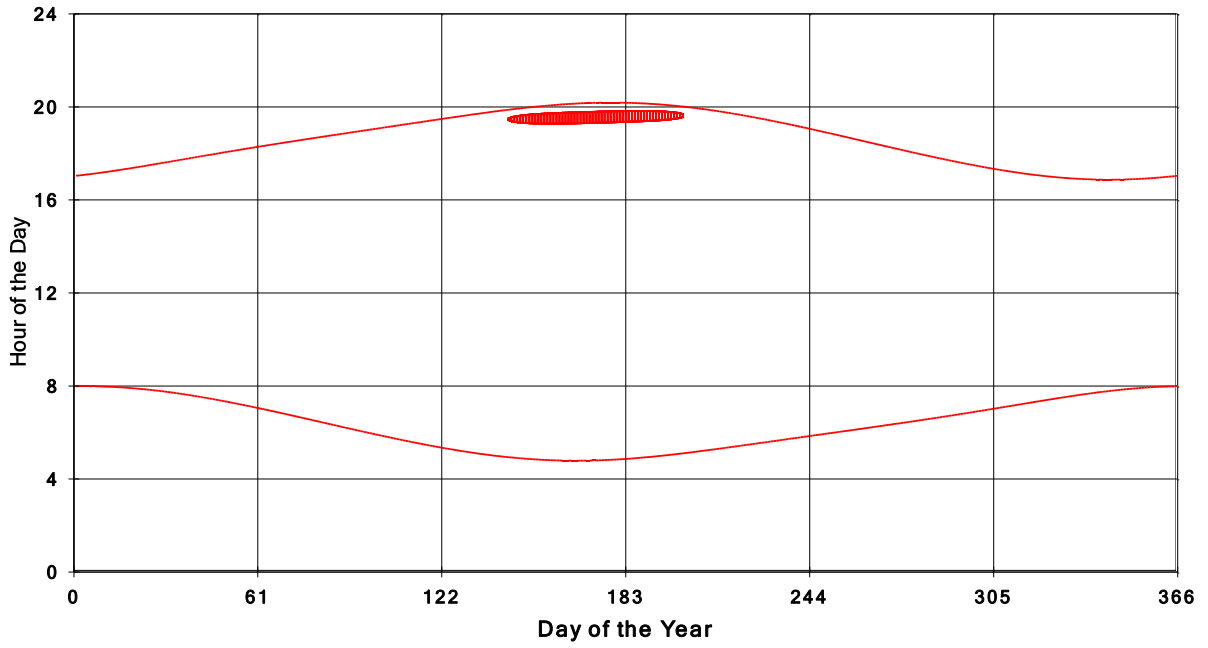

January 31 2013 Flicker with no barns
shadow Times on House 2389, All Windows from All Turbine: