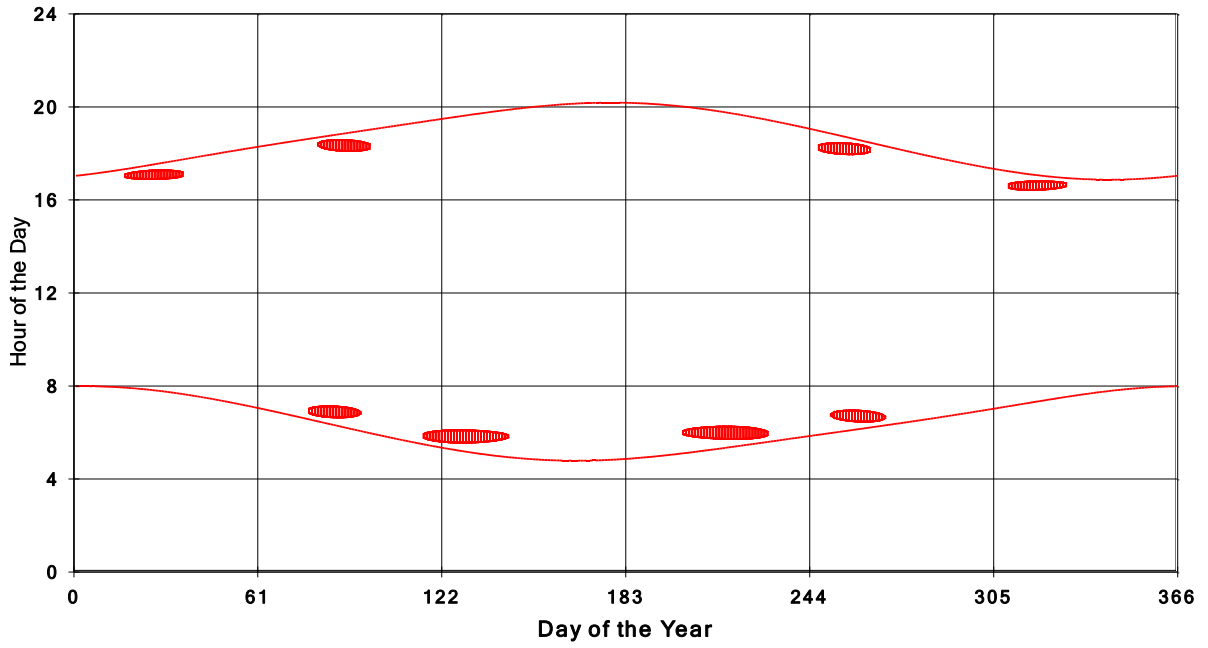

January 31 2013 Flicker with no barns
Shadow Times on House 2570, All Windows from All Turbine: