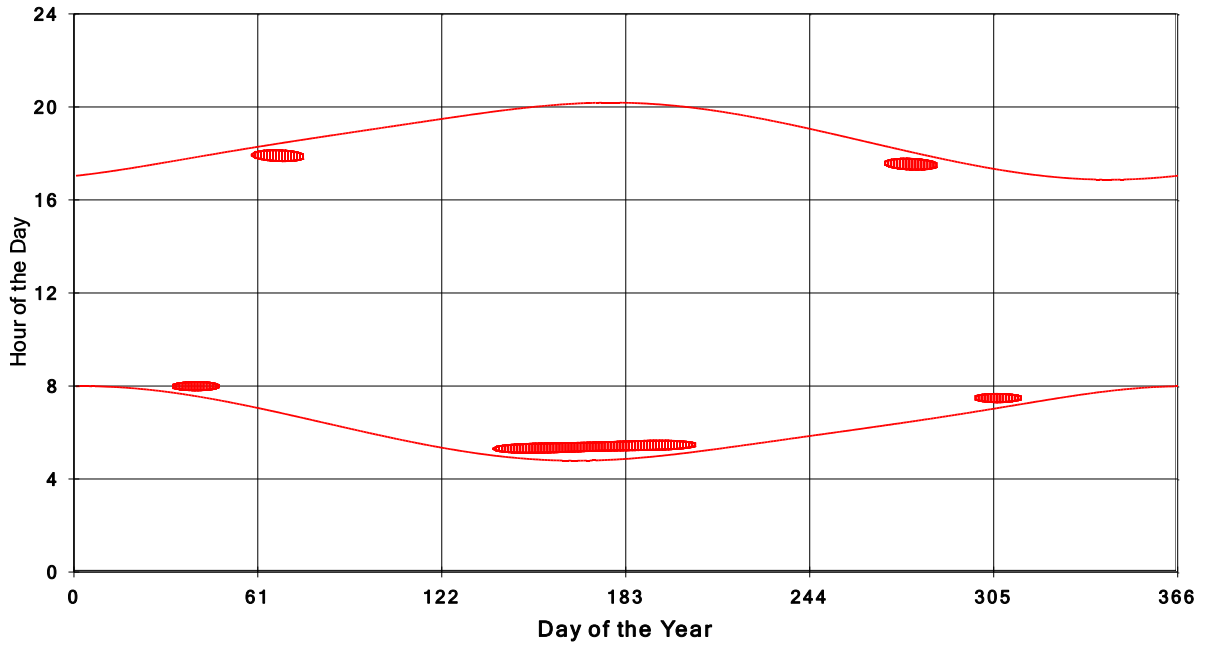

January 31 2013 Flicker with no barns
Shadow Times on House 2522, All Windows from All Turbine:

January 31 2013 Flicker with no barns
Shadow Times on House 2525, All Windows from All Turbine:

**January 31 2013 Flicker with no barns
shadow Times on House 2526, All Windows from All Turbine:**

**January 31 2013 Flicker with no barns
shadow Times on House 2528, All Windows from All Turbine:**

January 31 2013 Flicker with no barns
Shadow Times on House 2529, All Windows from All Turbine:

January 31 2013 Flicker with no barns
Shadow Times on House 2530, All Windows from All Turbine: