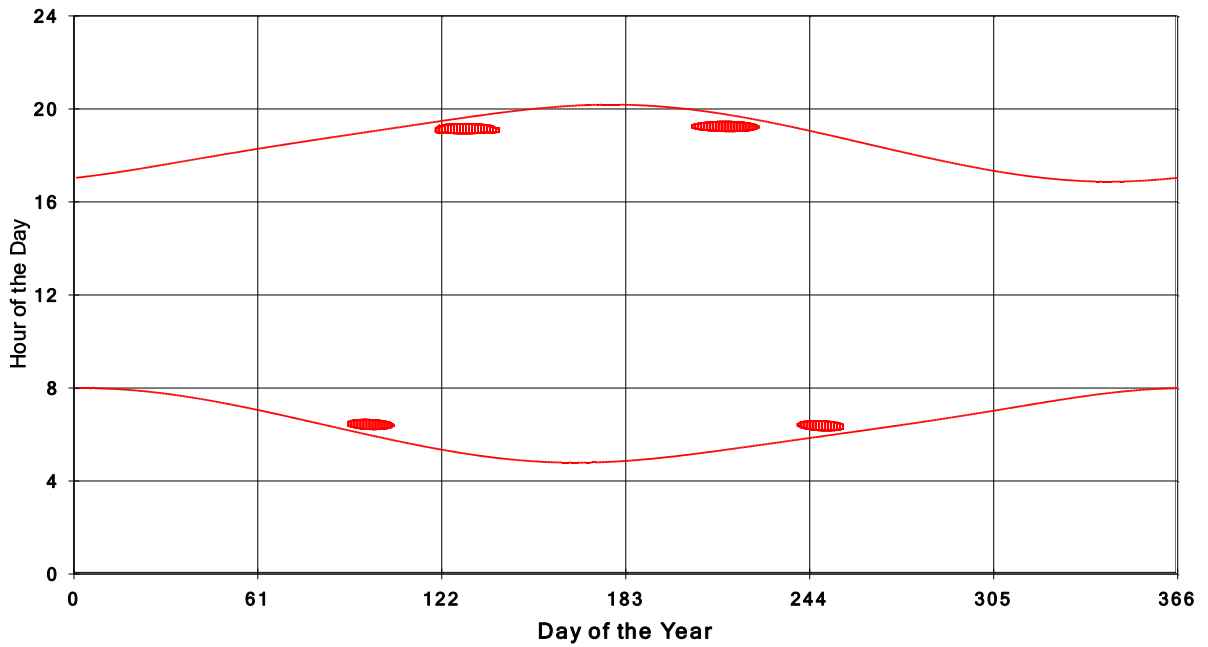

January 31 2013 Flicker with no barns
hadow Times on House 2582, All Windows from All Turbine:

January 31 2013 Flicker with no barns
Shadow Times on House 2572, All Windows from All Turbine: