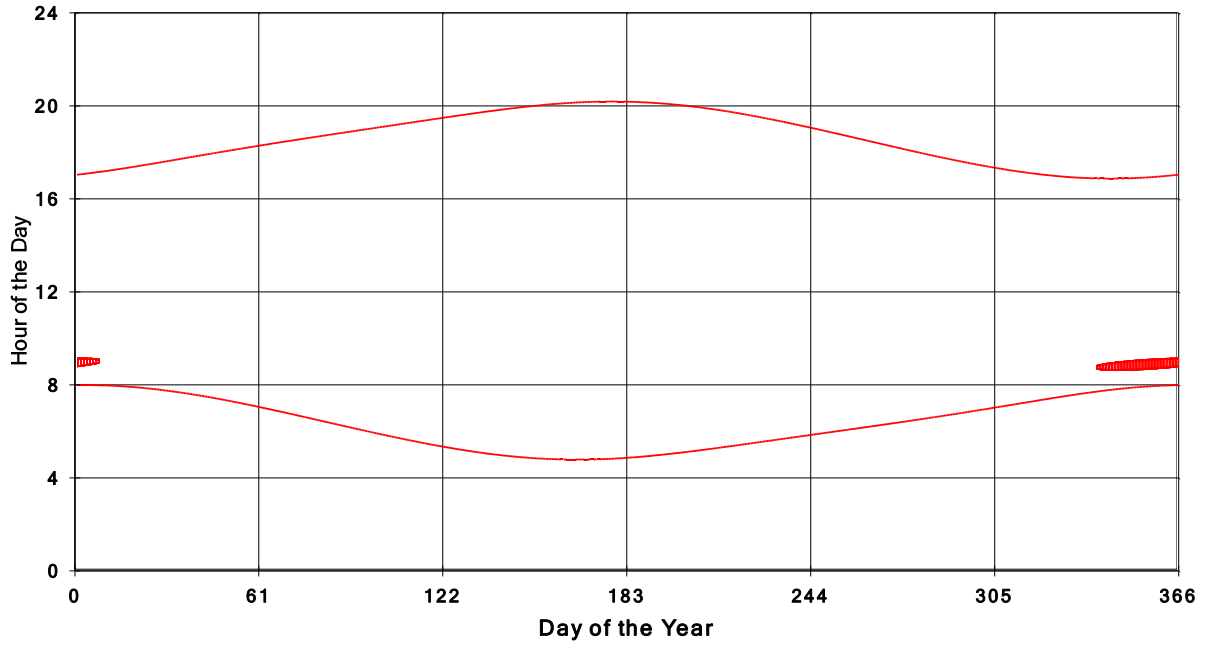

**January 31 2013 Flicker with no barns
shadow Times on House 3512, All Windows from All Turbine:**