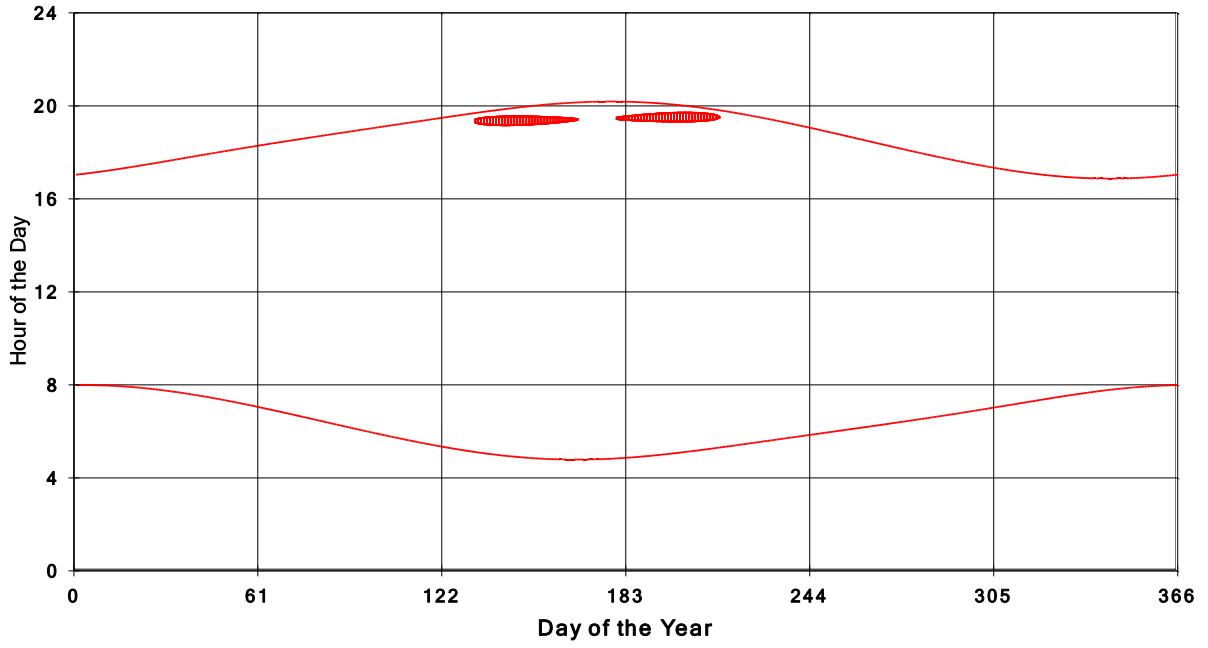

**January 31 2013 Flicker with no barns
shadow Times on House 3443, All Windows from All Turbine:**