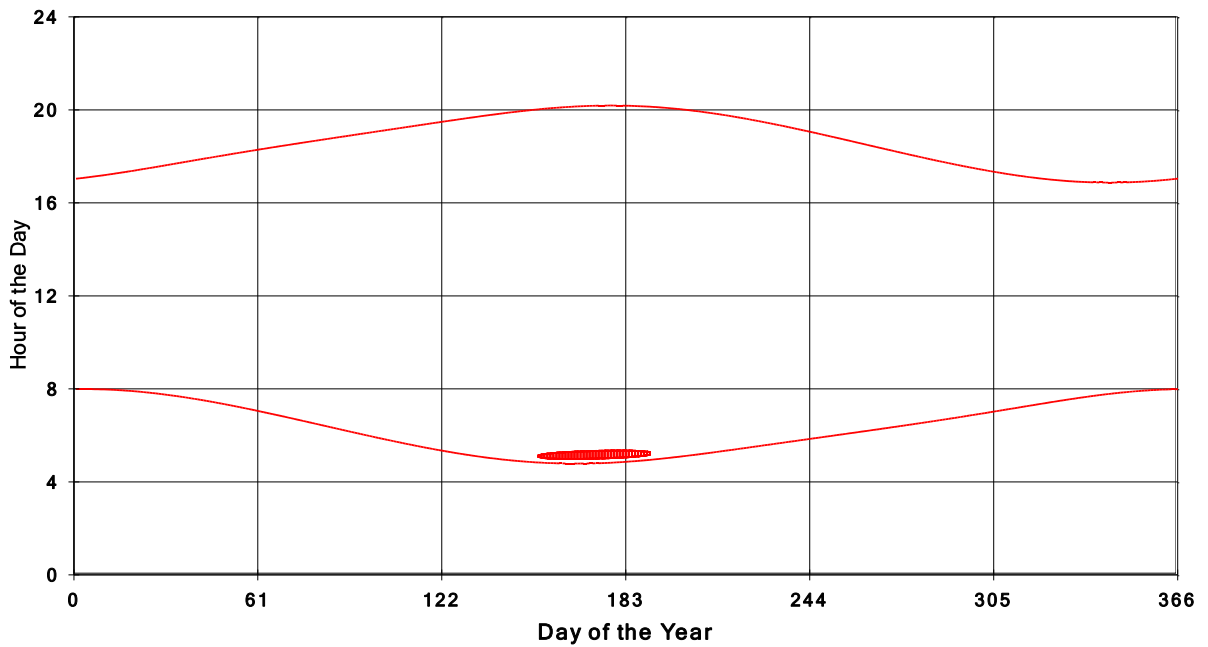

**January 31 2013 Flicker with no barns
shadow Times on House 3359, All Windows from All Turbine:**

**January 31 2013 Flicker with no barns
shadow Times on House 3349, All Windows from All Turbine:**