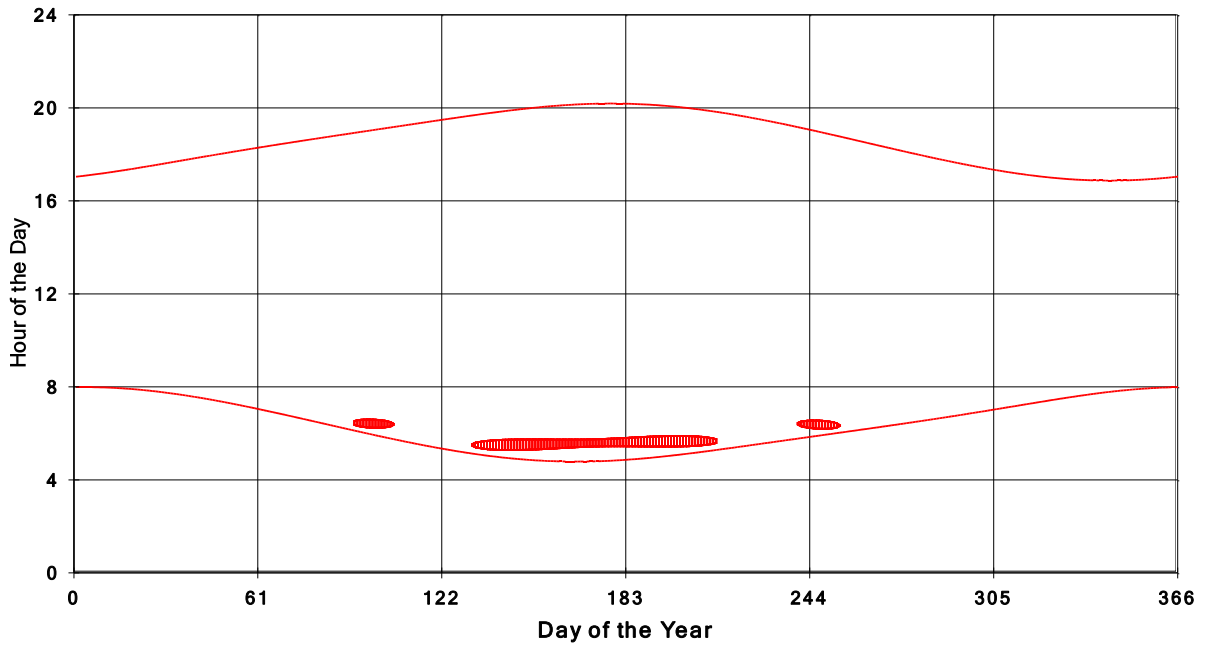

**January 31 2013 Flicker with no barns
shadow Times on House 3378, All Windows from All Turbine:**

**January 31 2013 Flicker with no barns
shadow Times on House 3369, All Windows from All Turbine:**