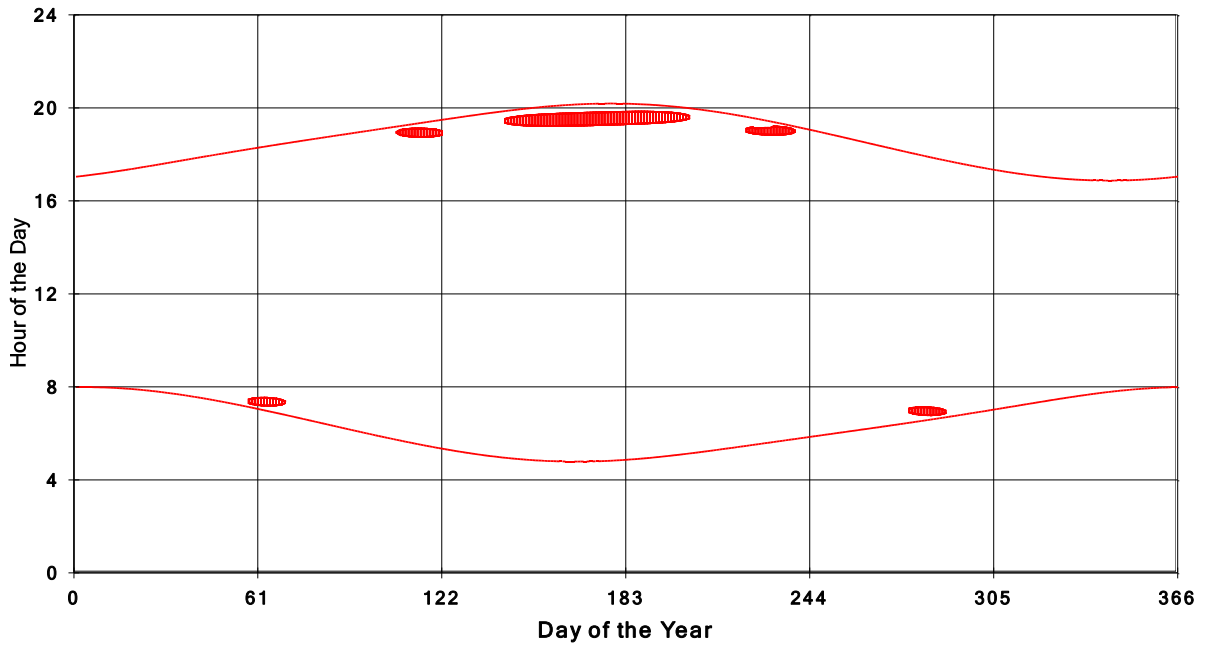

January 31 2013 Flicker with no barns
shadow Times on House 3441, All Windows from All Turbine:

January 31 2013 Flicker with no barns
shadow Times on House 3440, All Windows from All Turbine: