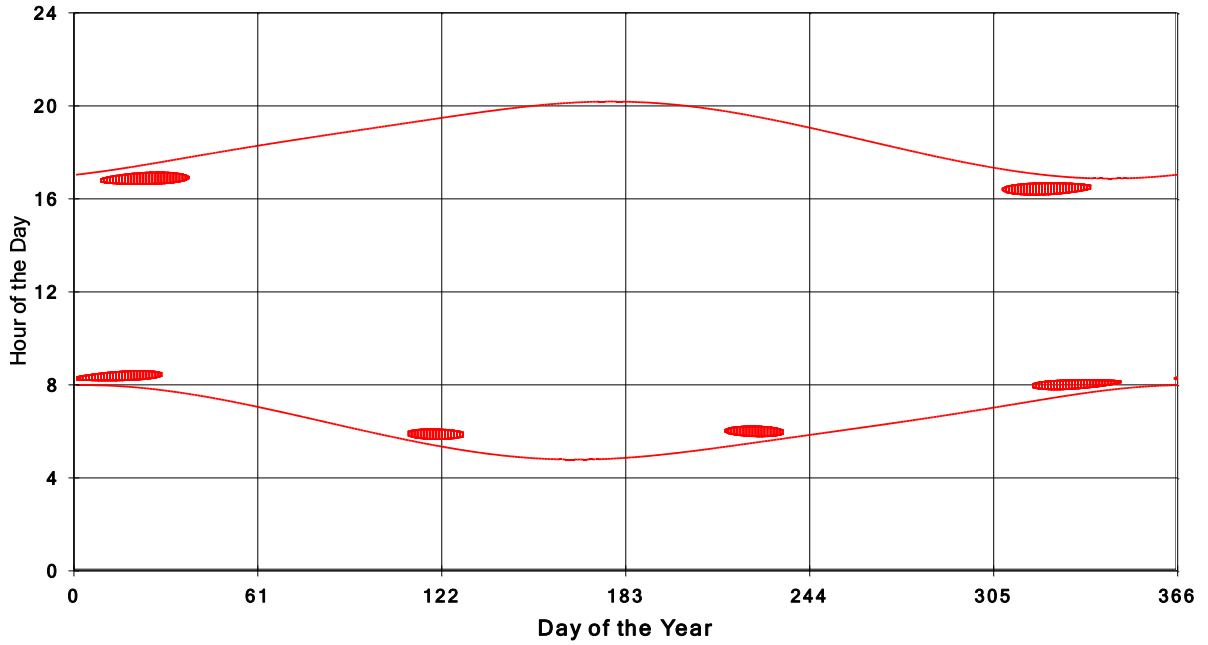

January 31 2013 Flicker with no barns
hadow Times on House 3341, All Windows from All Turbine: