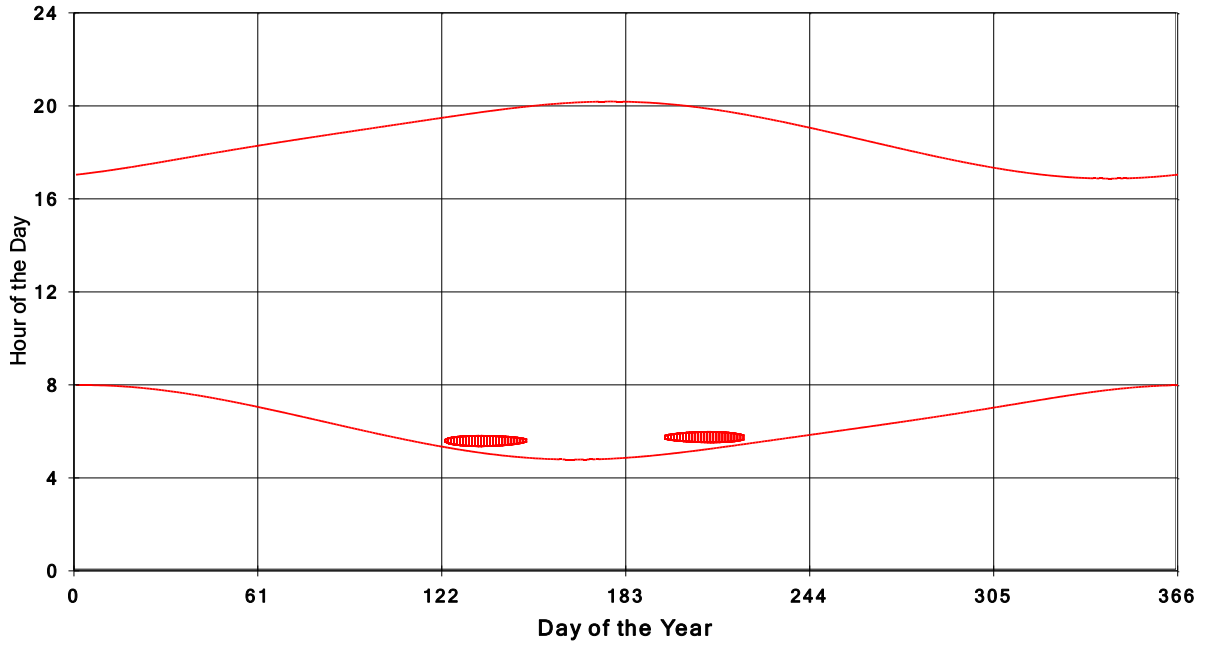

**January 31 2013 Flicker with no barns
shadow Times on House 3300, All Windows from All Turbine:**