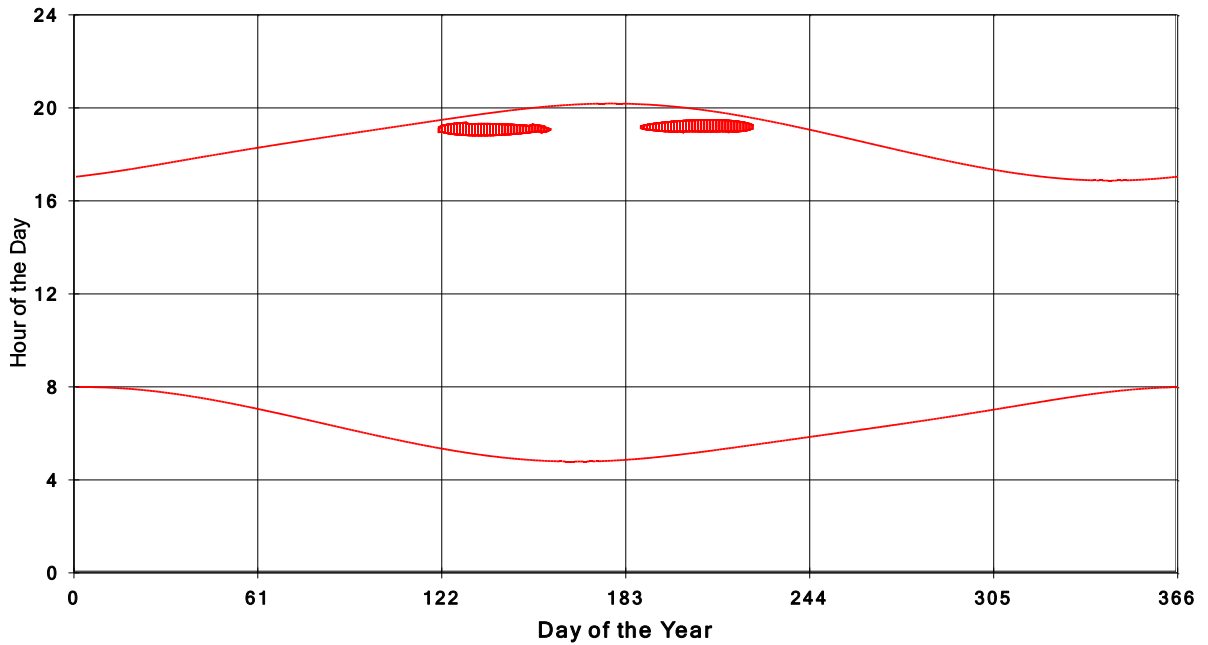

January 31 2013 Flicker with no barns
shadow Times on House 3313, All Windows from All Turbine:

**January 31 2013 Flicker with no barns
shadow Times on House 3311, All Windows from All Turbine:**