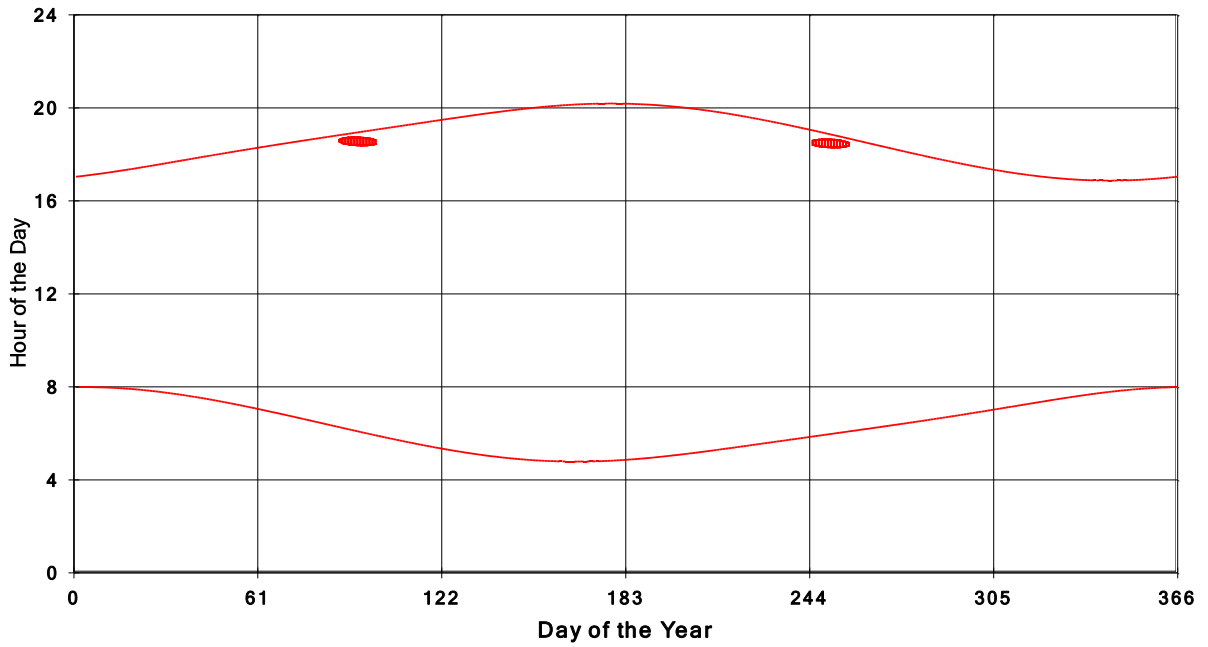

**January 31 2013 Flicker with no barns
shadow Times on House 3605, All Windows from All Turbine:**

January 31 2013 Flicker with no barns
hadow Times on House 3602, All Windows from All Turbine: