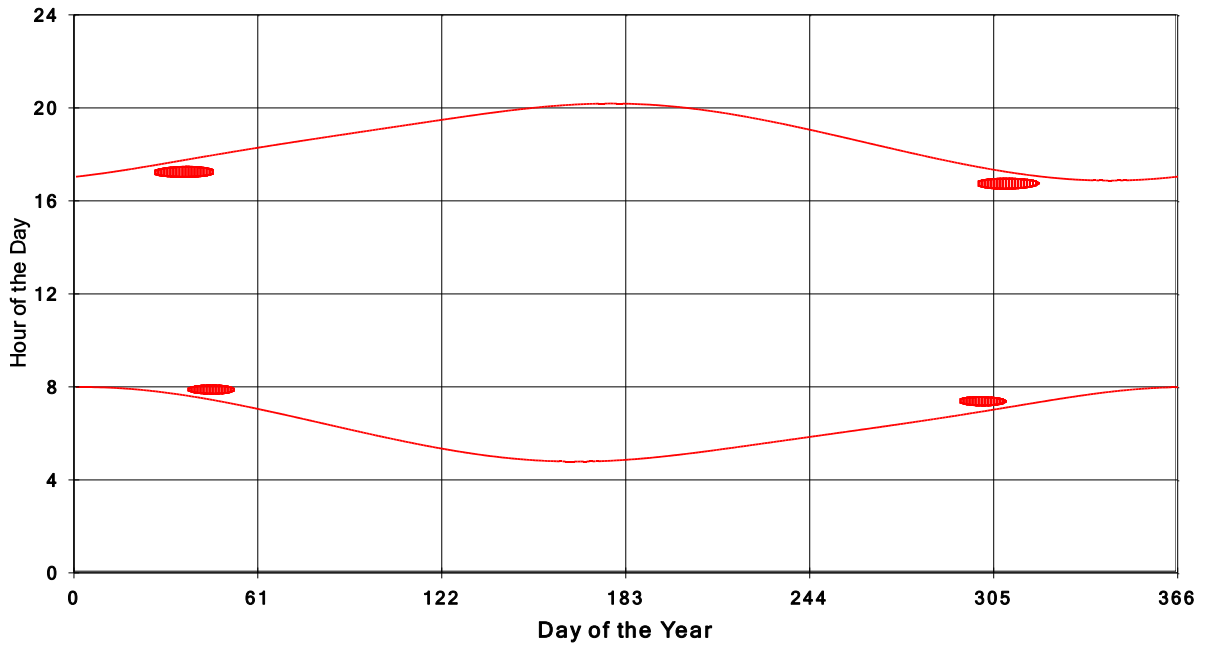

**January 31 2013 Flicker with no barns
shadow Times on House 3347, All Windows from All Turbine:**