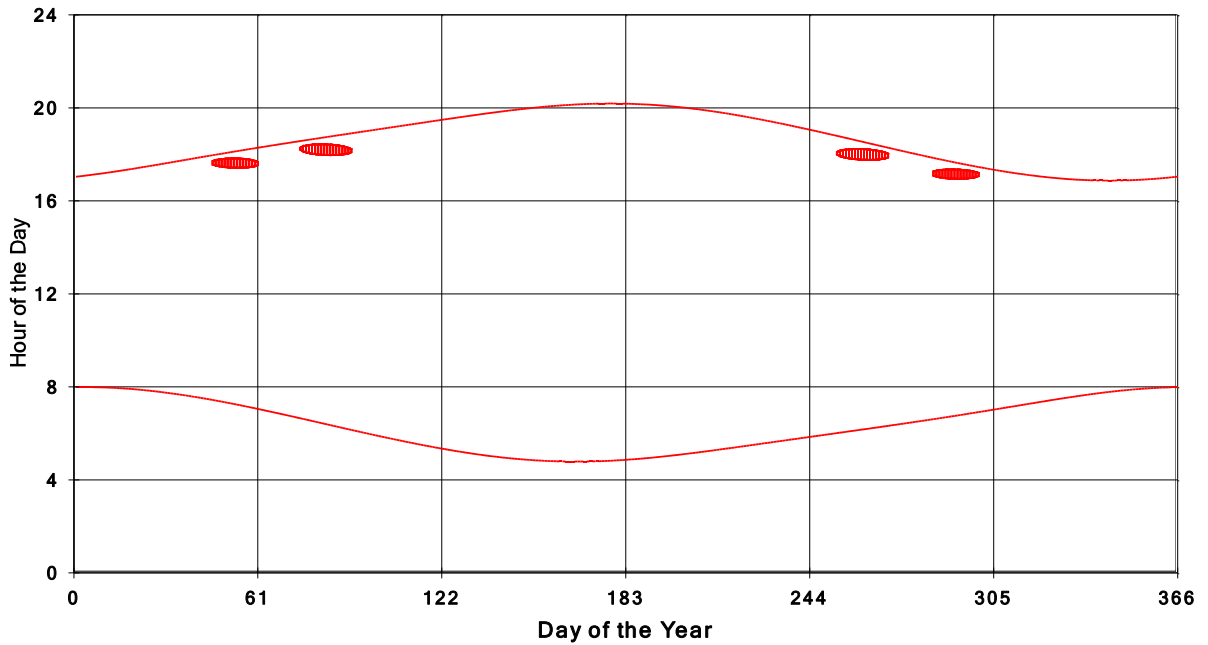

January 31 2013 Flicker with no barns
shadow Times on House 3418, All Windows from All Turbine:

January 31 2013 Flicker with no barns
shadow Times on House 3417, All Windows from All Turbine: