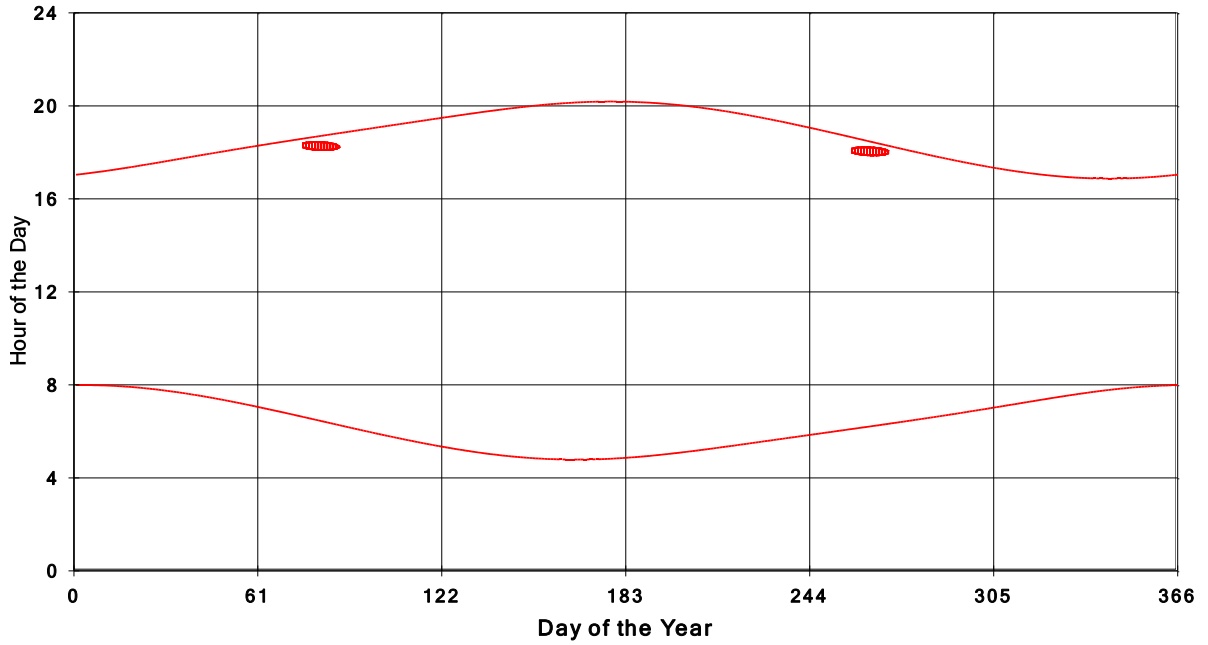

January 31 2013 Flicker with no barns
Shadow Times on House 3386, All Windows from All Turbine: