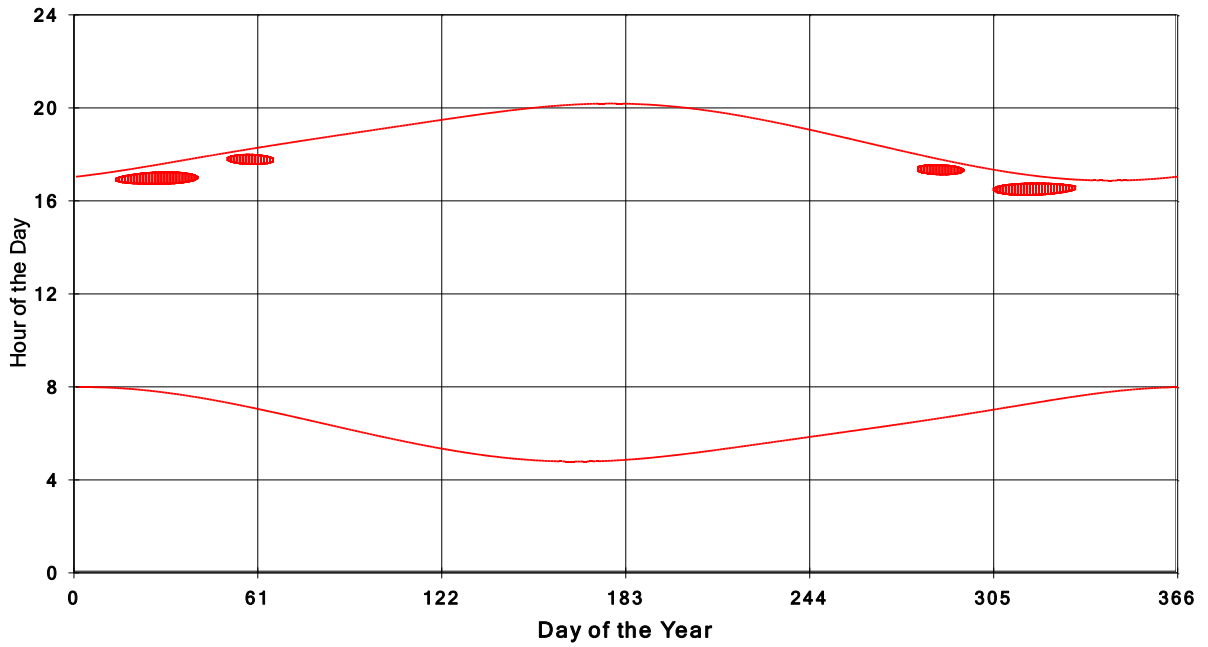

**January 31 2013 Flicker with no barns
shadow Times on House 3298, All Windows from All Turbine:**

**January 31 2013 Flicker with no barns
shadow Times on House 3297, All Windows from All Turbine:**