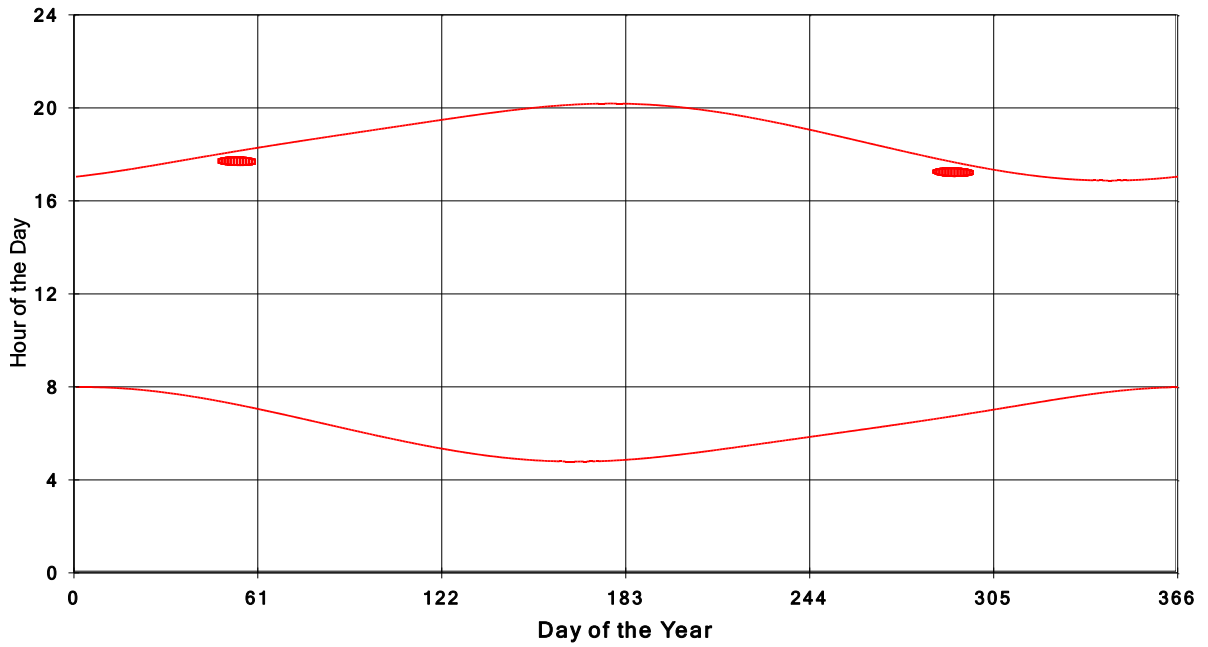

January 31 2013 Flicker with no barns
Shadow Times on House 3386, All Windows from All Turbine:

**January 31 2013 Flicker with no barns
shadow Times on House 3383, All Windows from All Turbine:**