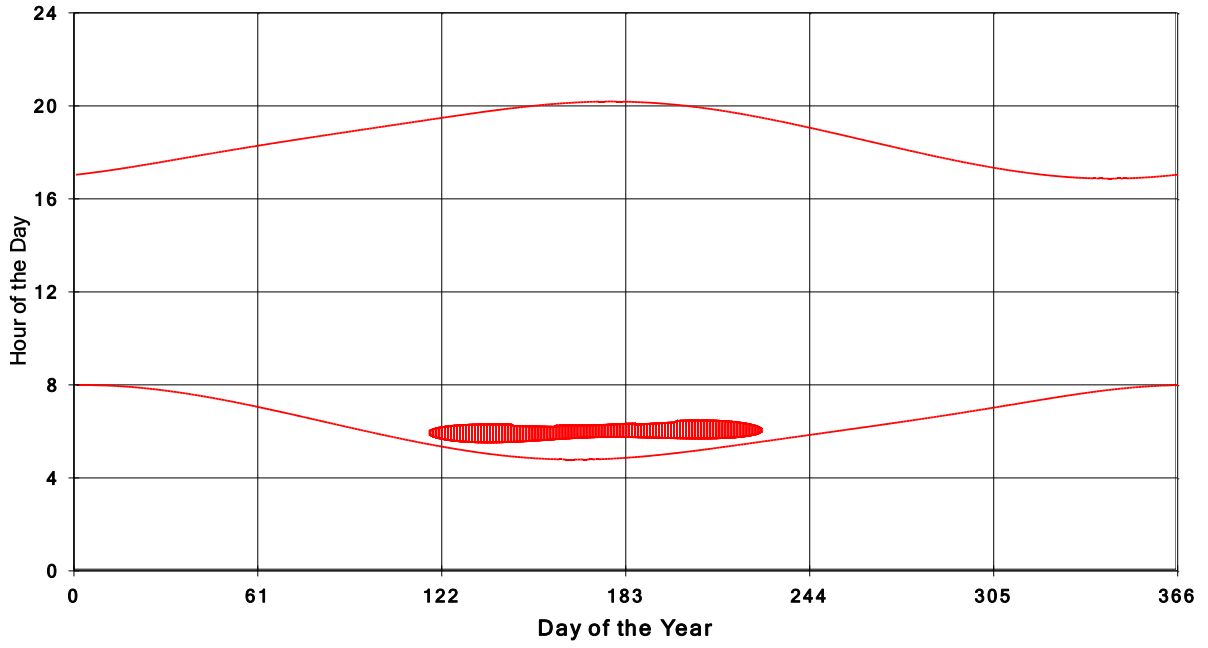

January 31 2013 Flicker with no barns
shadow Times on House 3538, All Windows from All Turbine: