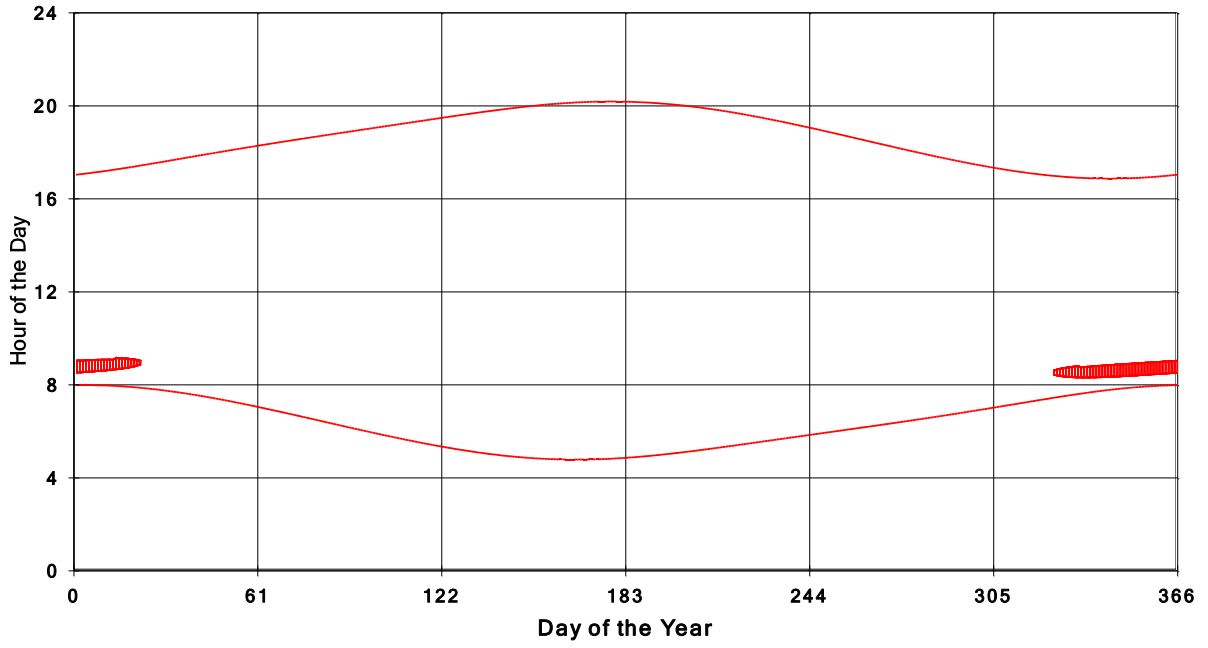

January 31 2013 Flicker with no barns
shadow Times on House 3454, All Windows from All Turbine: