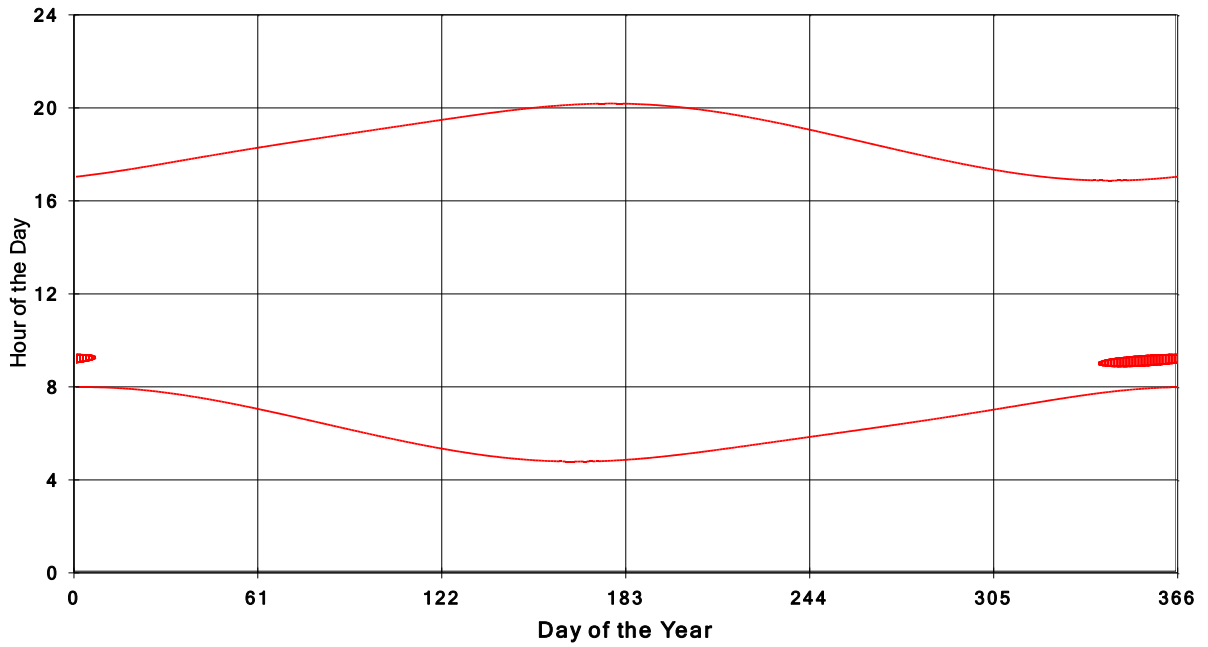

**January 31 2013 Flicker with no barns
shadow Times on House 3452, All Windows from All Turbine:**

**January 31 2013 Flicker with no barns
shadow Times on House 3451, All Windows from All Turbine:**