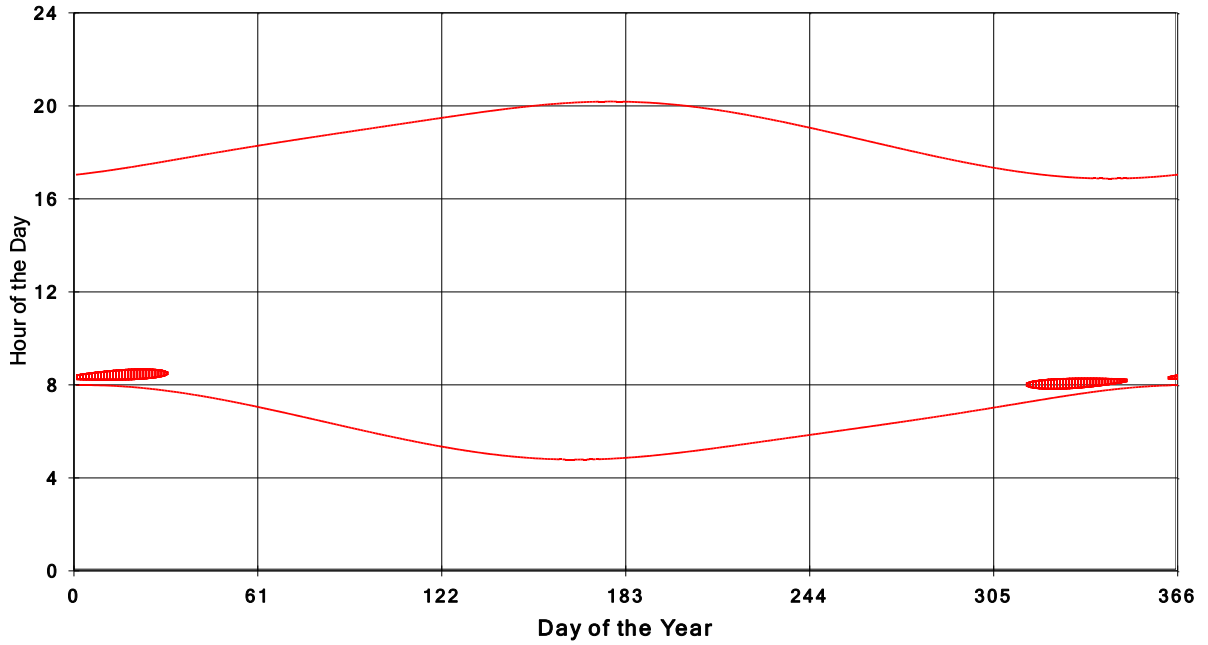

January 31 2013 Flicker with no barns
shadow Times on House 3319, All Windows from All Turbine: