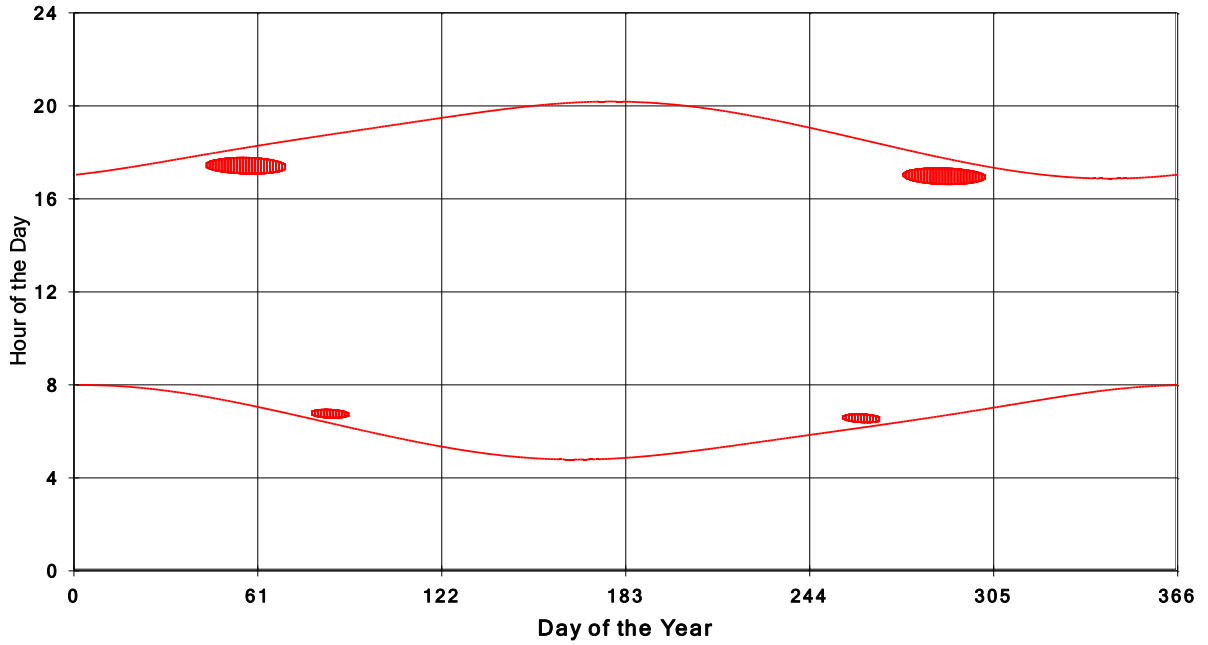

**January 31 2013 Flicker with no barns
shadow Times on House 3304, All Windows from All Turbine:**