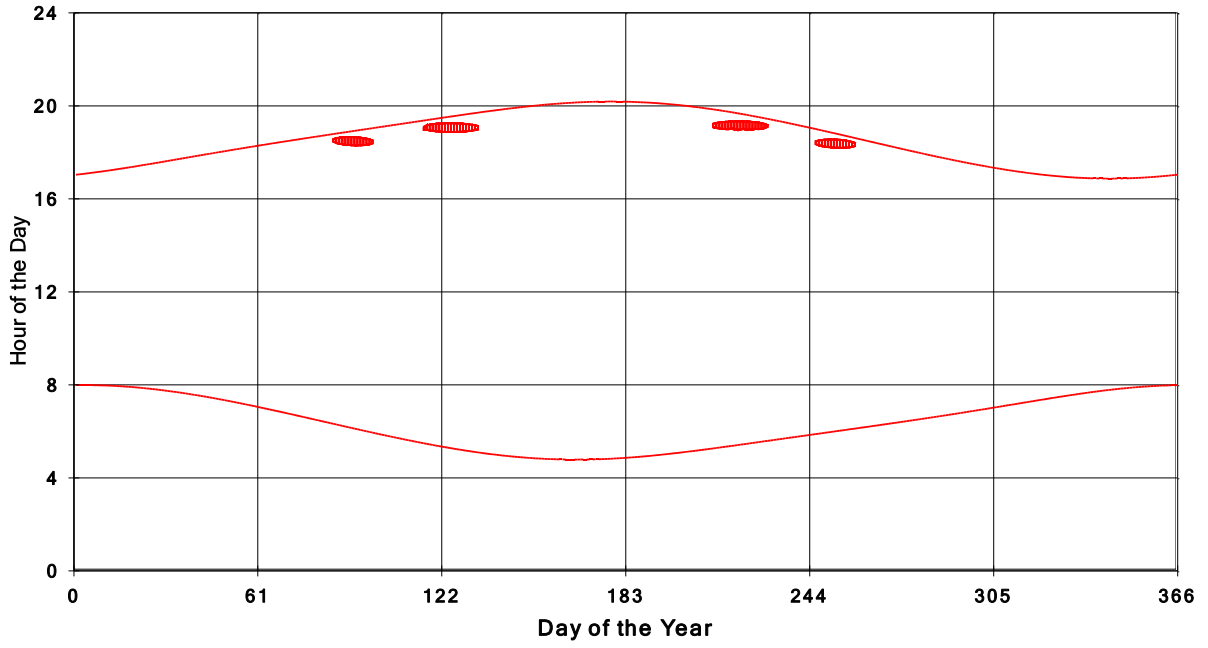

January 31 2013 Flicker with no barns
shadow Times on House 3418, All Windows from All Turbine: