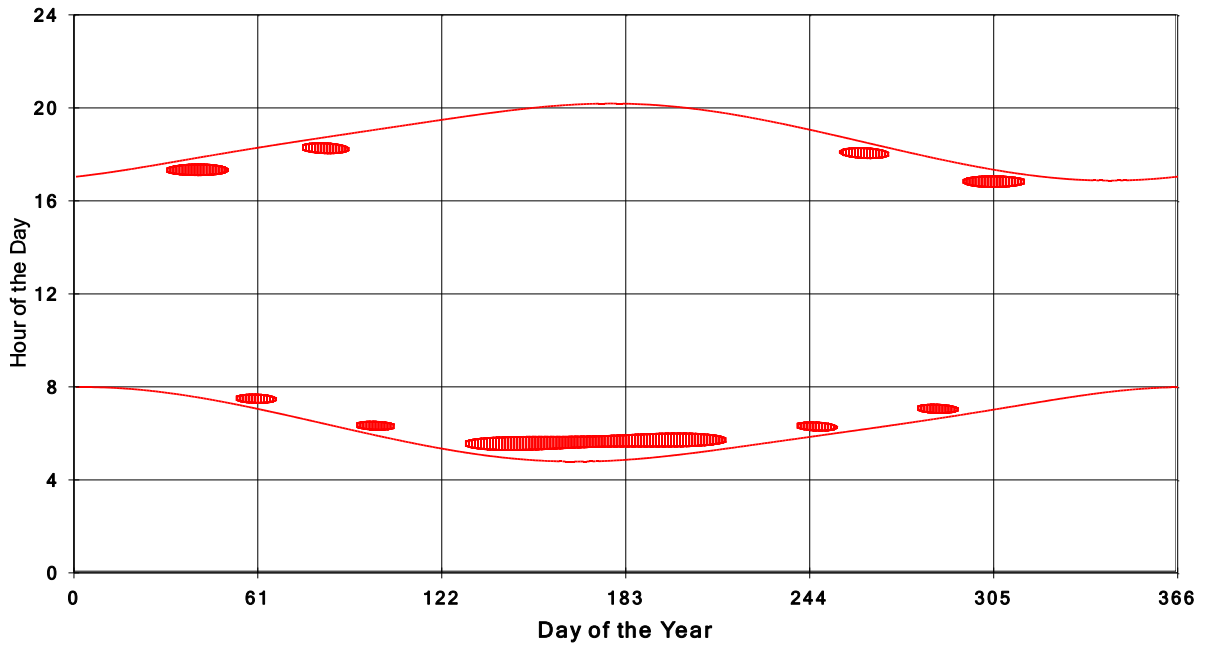

**January 31 2013 Flicker with no barns
shadow Times on House 3300, All Windows from All Turbine:**

**January 31 2013 Flicker with no barns
shadow Times on House 3299, All Windows from All Turbine:**