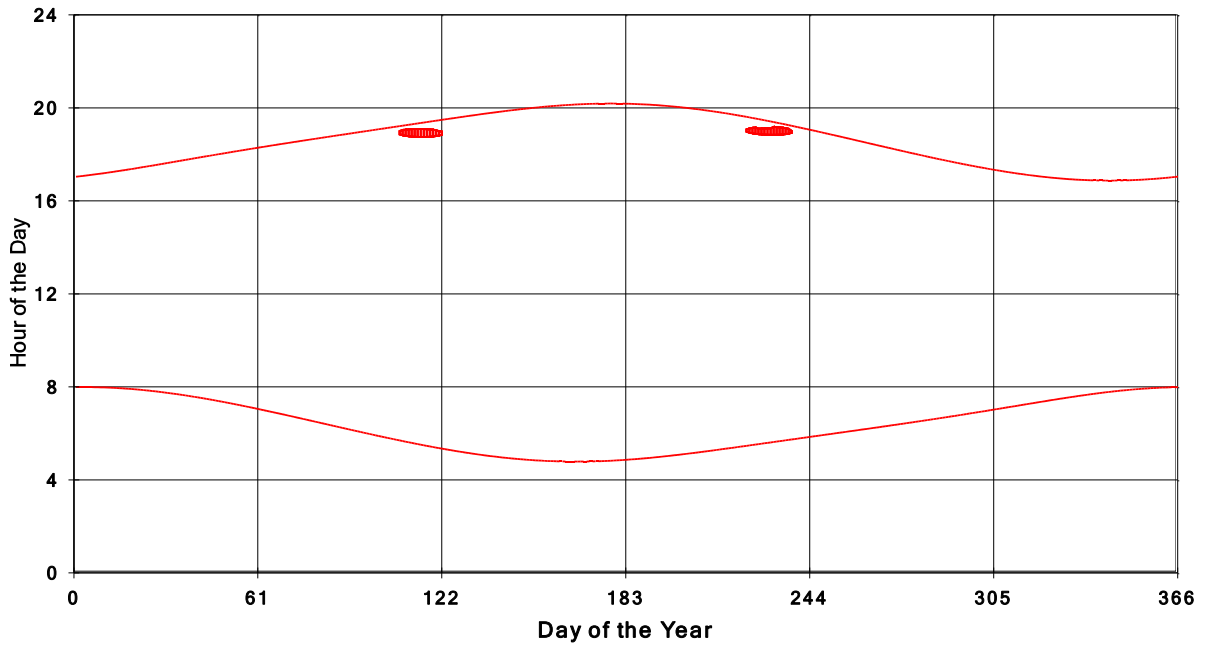

**January 31 2013 Flicker with no barns
hadow Times on House 3623, All Windows from All Turbine:**

**January 31 2013 Flicker with no barns
shadow Times on House 3616, All Windows from All Turbine:**