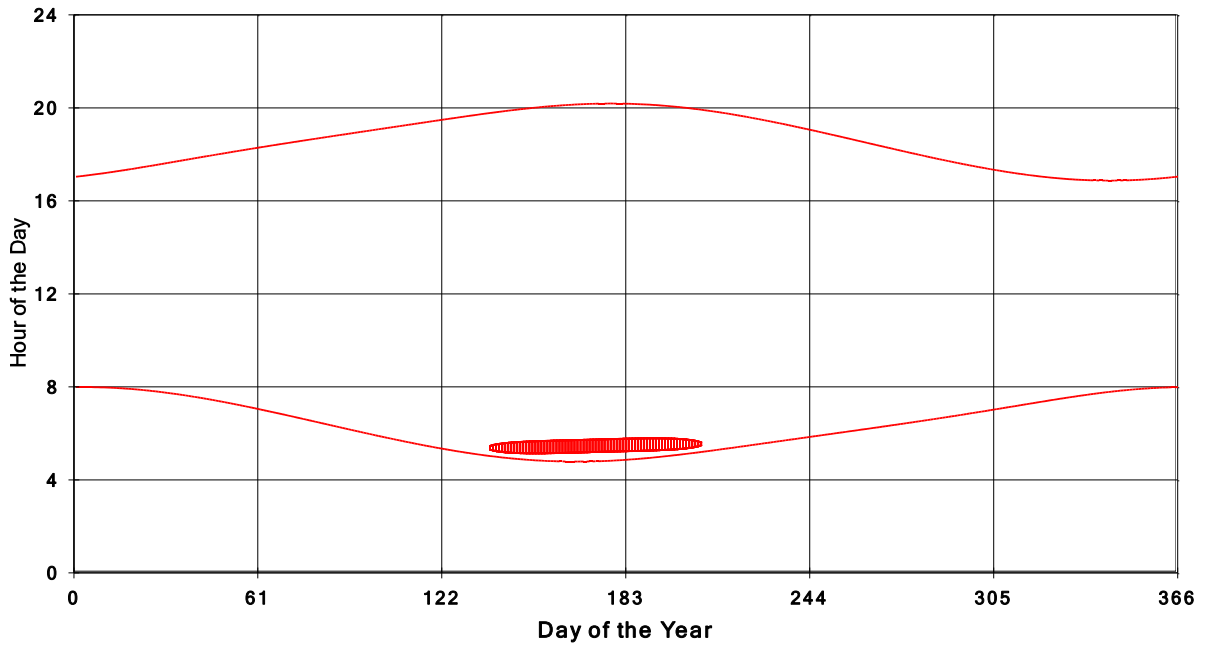

**January 31 2013 Flicker with no barns
shadow Times on House 3308, All Windows from All Turbine:**

**January 31 2013 Flicker with no barns
shadow Times on House 3307, All Windows from All Turbine:**