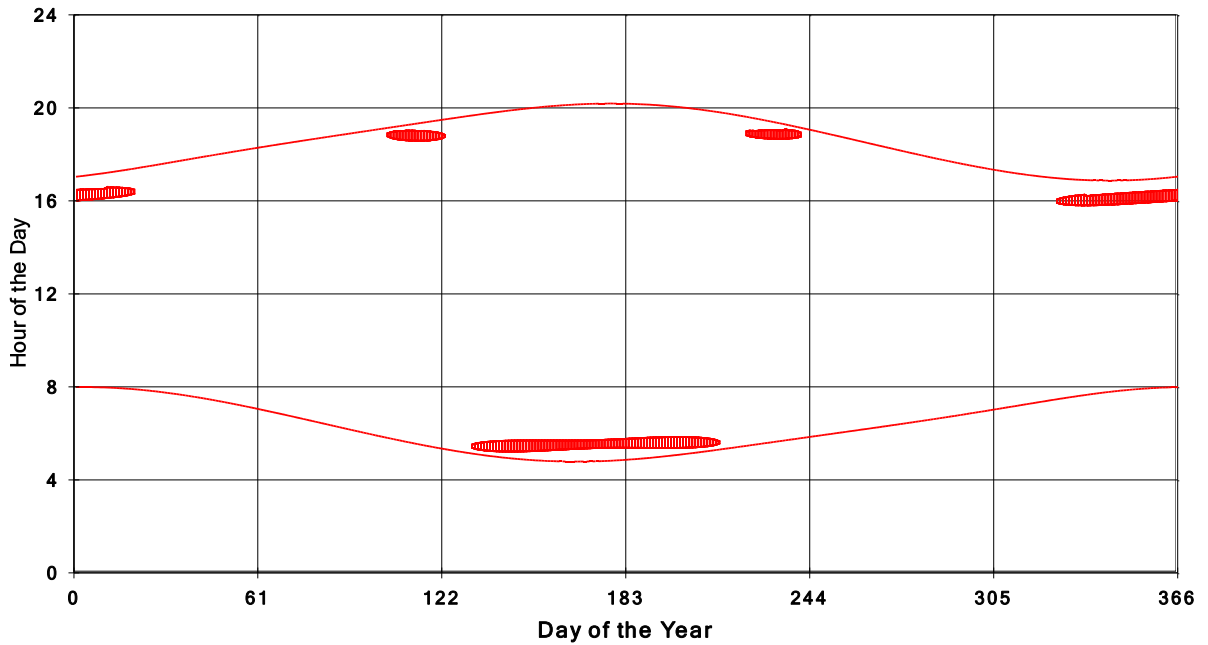

**January 31 2013 Flicker with no barns
shadow Times on House 3544, All Windows from All Turbine:**

January 31 2013 Flicker with no barns
shadow Times on House 3543, All Windows from All Turbine: