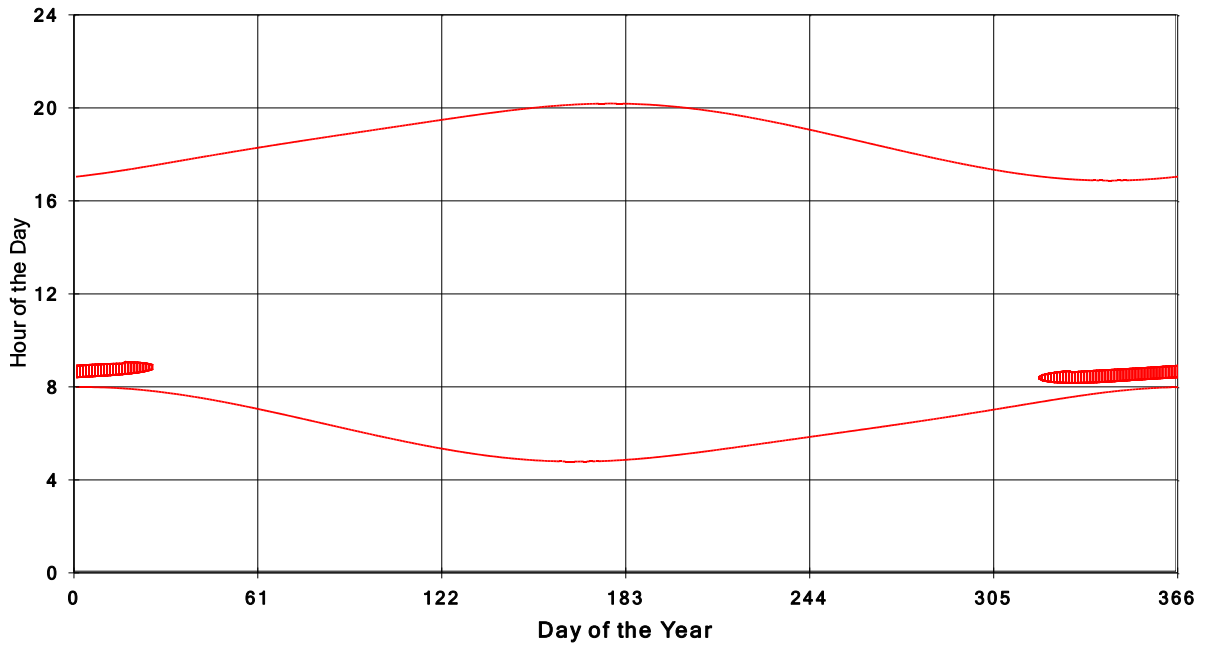

January 31 2013 Flicker with no barns
shadow Times on House 3454, All Windows from All Turbine:

**January 31 2013 Flicker with no barns
shadow Times on House 3453, All Windows from All Turbine:**