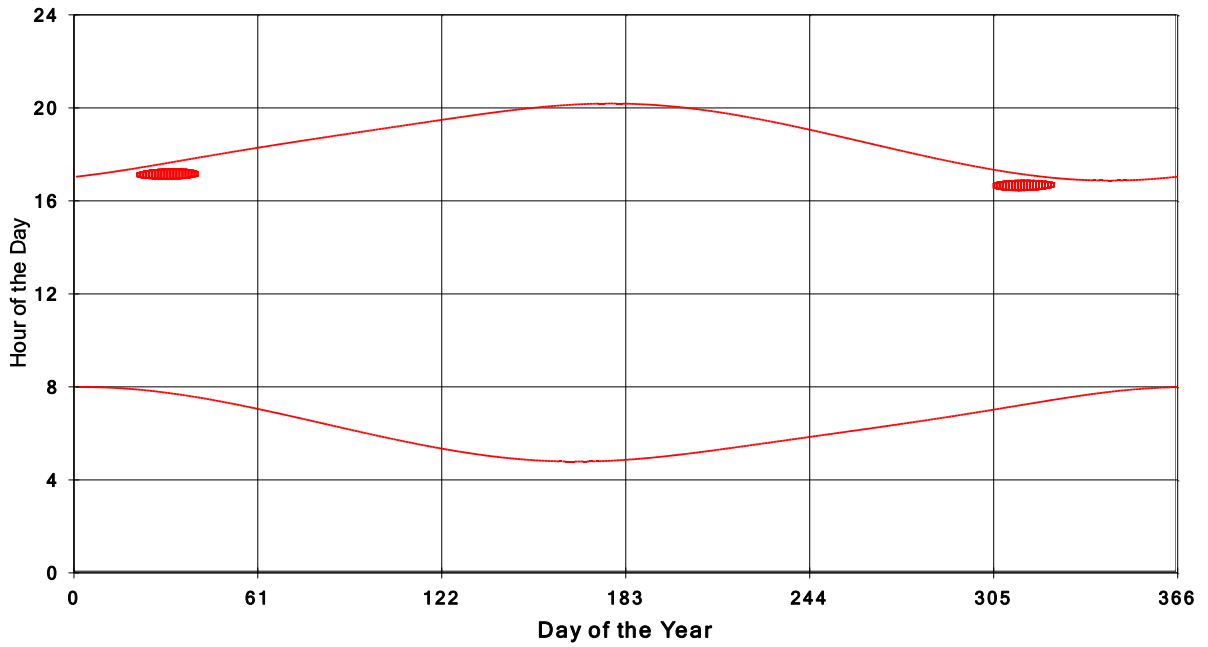

**January 31 2013 Flicker with no barns
shadow Times on House 3522, All Windows from All Turbine:**

**January 31 2013 Flicker with no barns
shadow Times on House 3520, All Windows from All Turbine:**