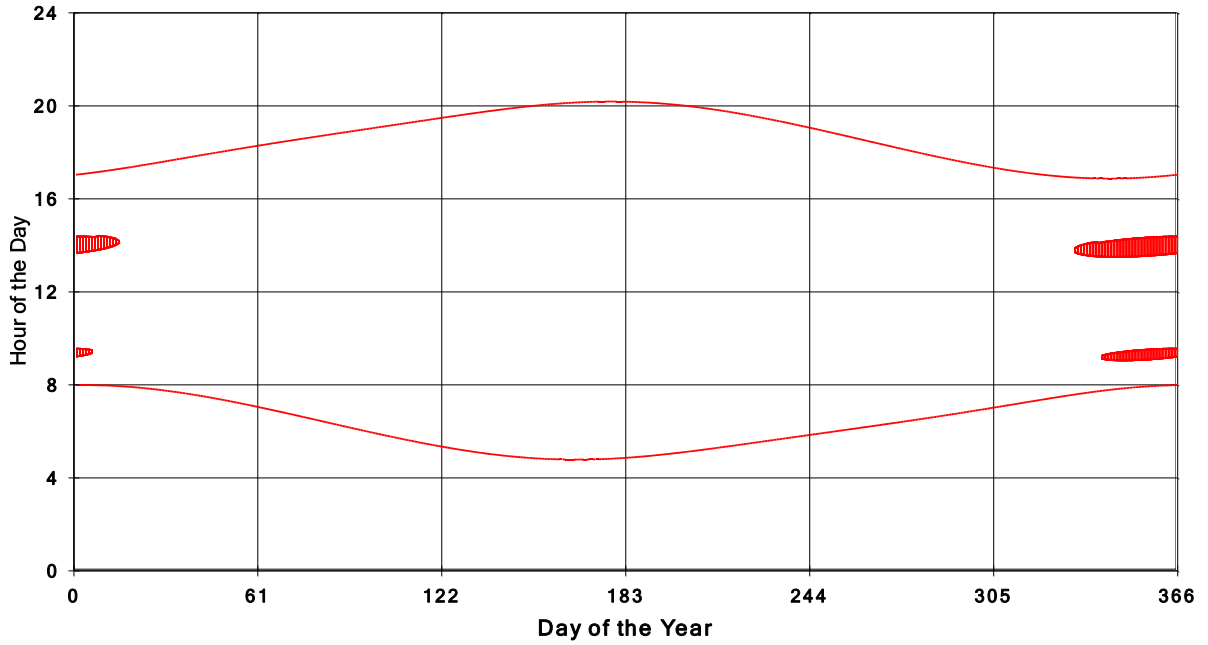

**January 31 2013 Flicker with no barns
shadow Times on House 3328, All Windows from All Turbine:**