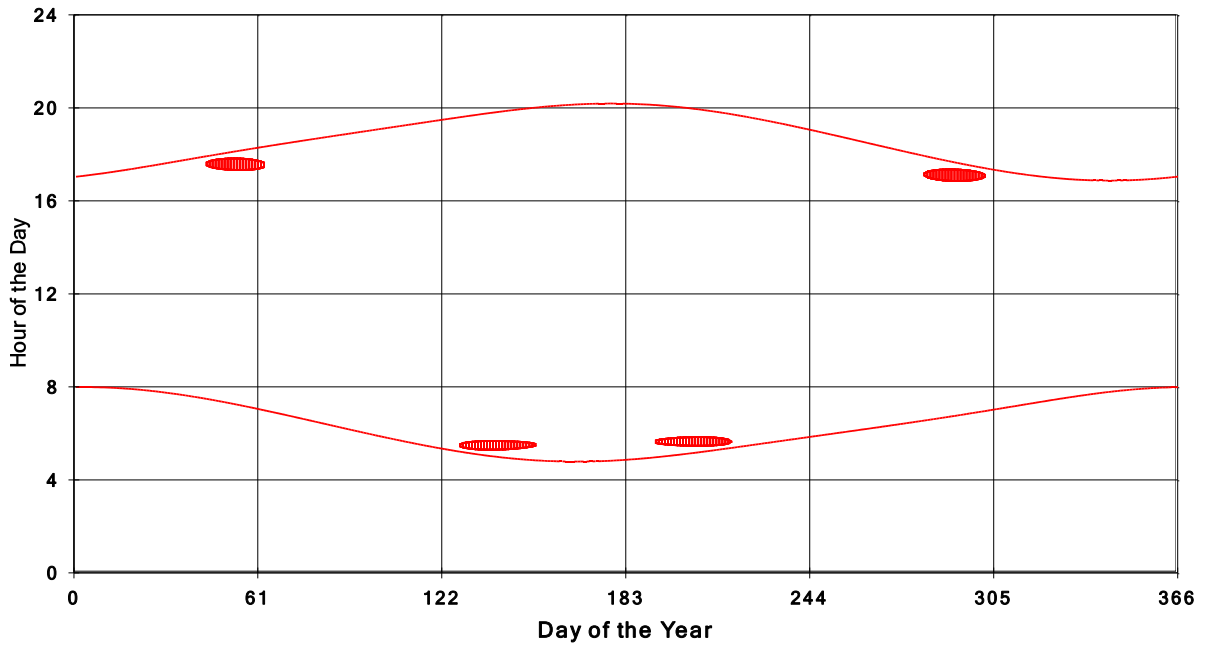

**January 31 2013 Flicker with no barns
shadow Times on House 3278, All Windows from All Turbine:**

**January 31 2013 Flicker with no barns
shadow Times on House 3276, All Windows from All Turbine:**