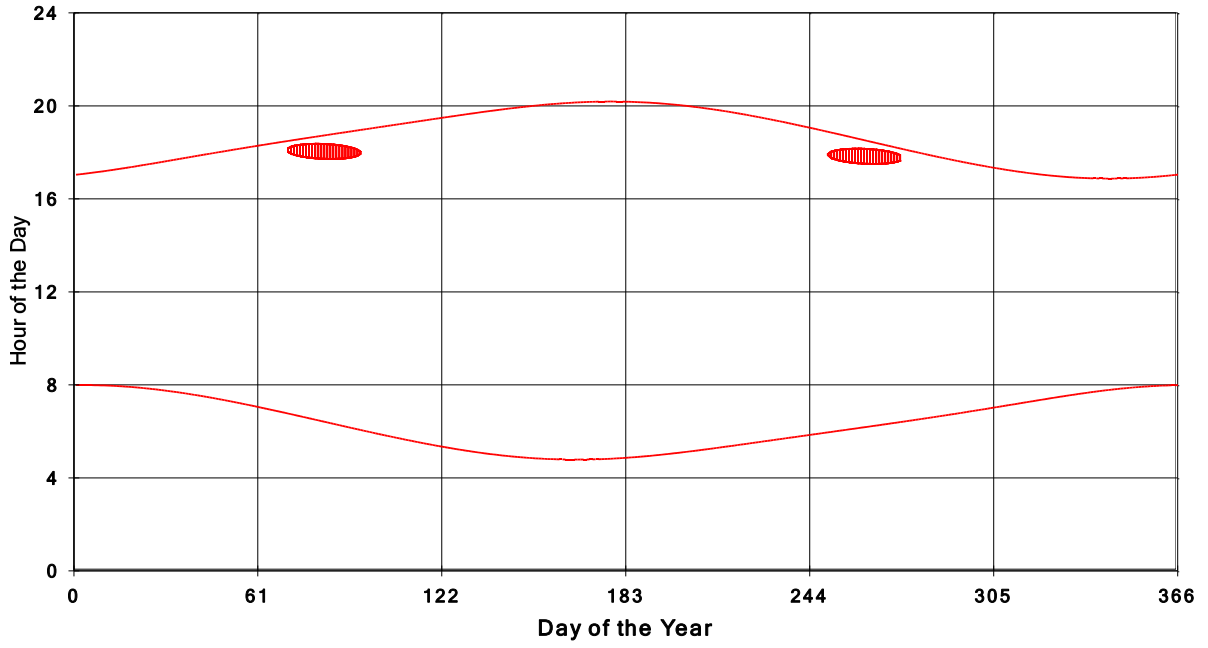

January 31 2013 Flicker with no barns
hadow Times on House 3562, All Windows from All Turbine: