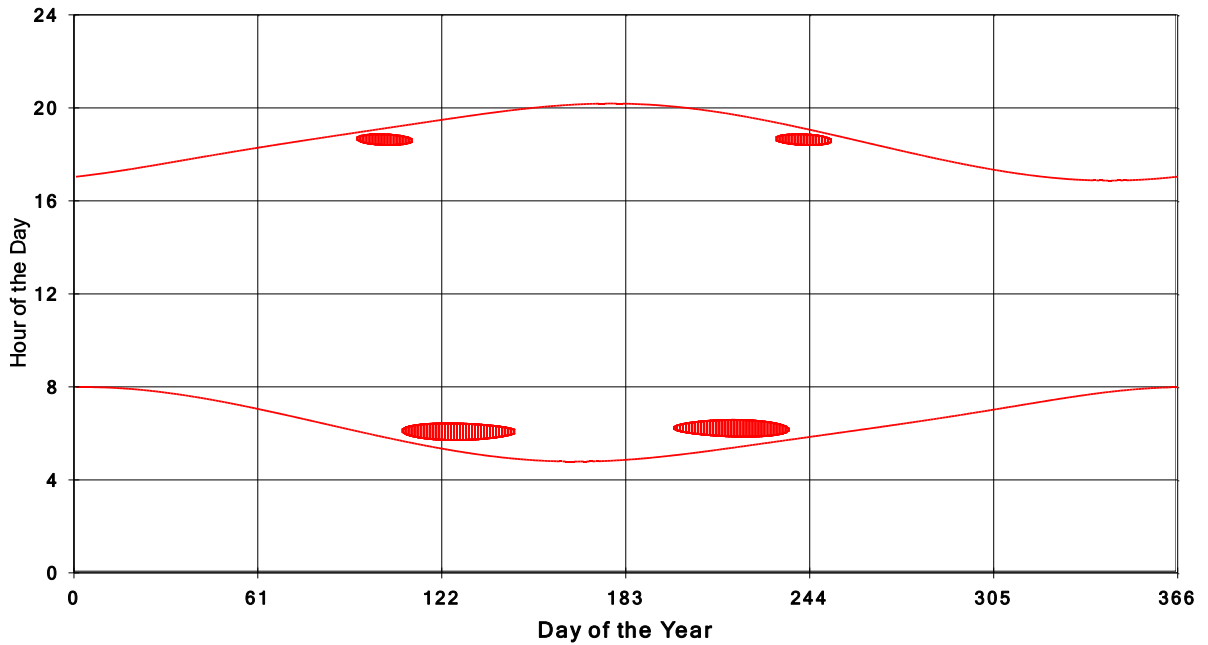

**January 31 2013 Flicker with no barns
shadow Times on House 3306, All Windows from All Turbine:**

**January 31 2013 Flicker with no barns
shadow Times on House 3305, All Windows from All Turbine:**