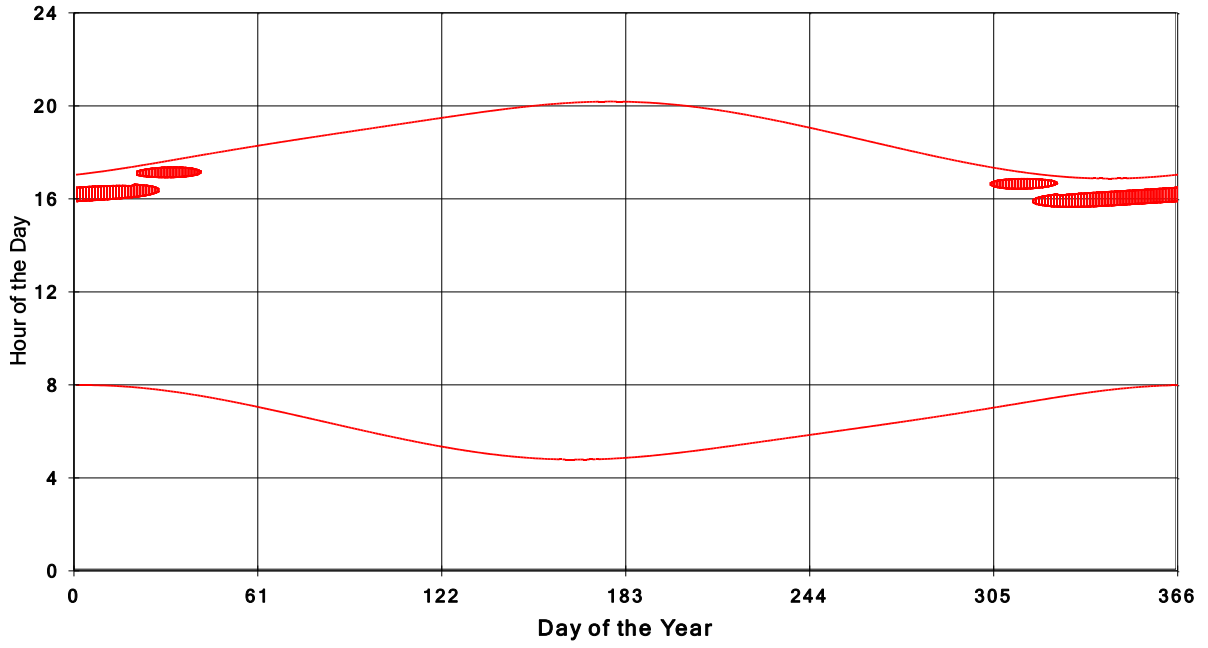

**January 31 2013 Flicker with no barns  
shadow Times on House 3264, All Windows from All Turbine:**

**January 31 2013 Flicker with no barns  
shadow Times on House 3265, All Windows from All Turbine:**

**January 31 2013 Flicker with no barns  
shadow Times on House 3276, All Windows from All Turbine:**

**January 31 2013 Flicker with no barns  
shadow Times on House 3278, All Windows from All Turbine:**