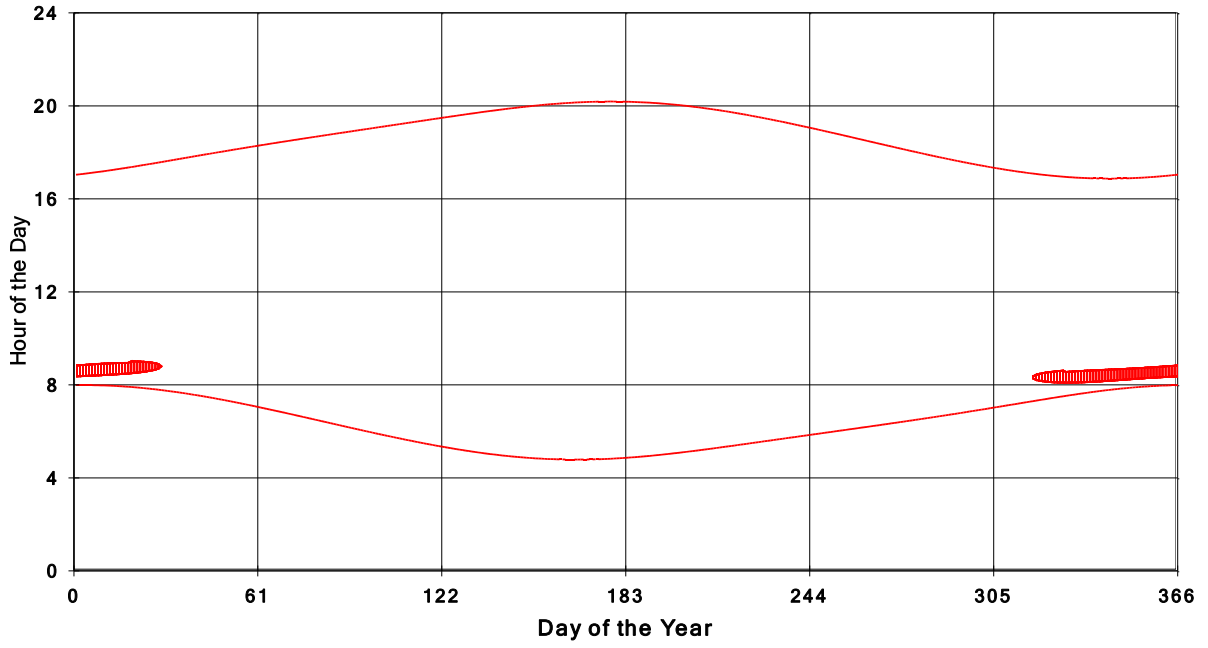

**January 31 2013 Flicker with no barns
shadow Times on House 3452, All Windows from All Turbine:**