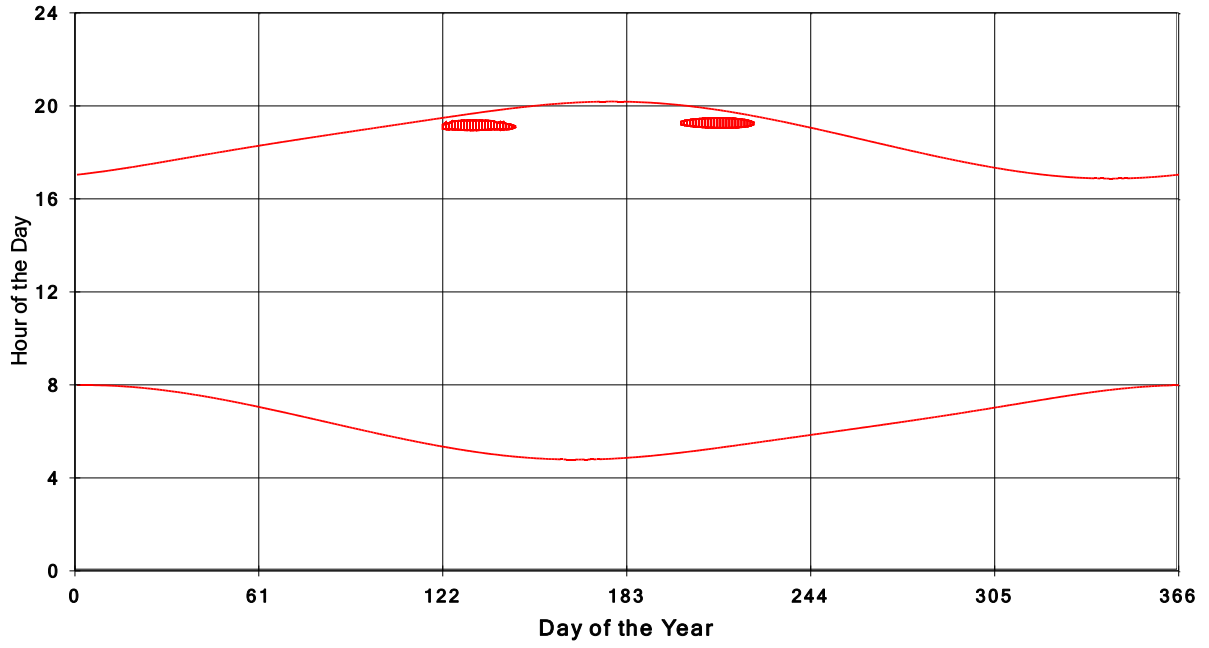

January 31 2013 Flicker with no barns
shadow Times on House 3441, All Windows from All Turbine: