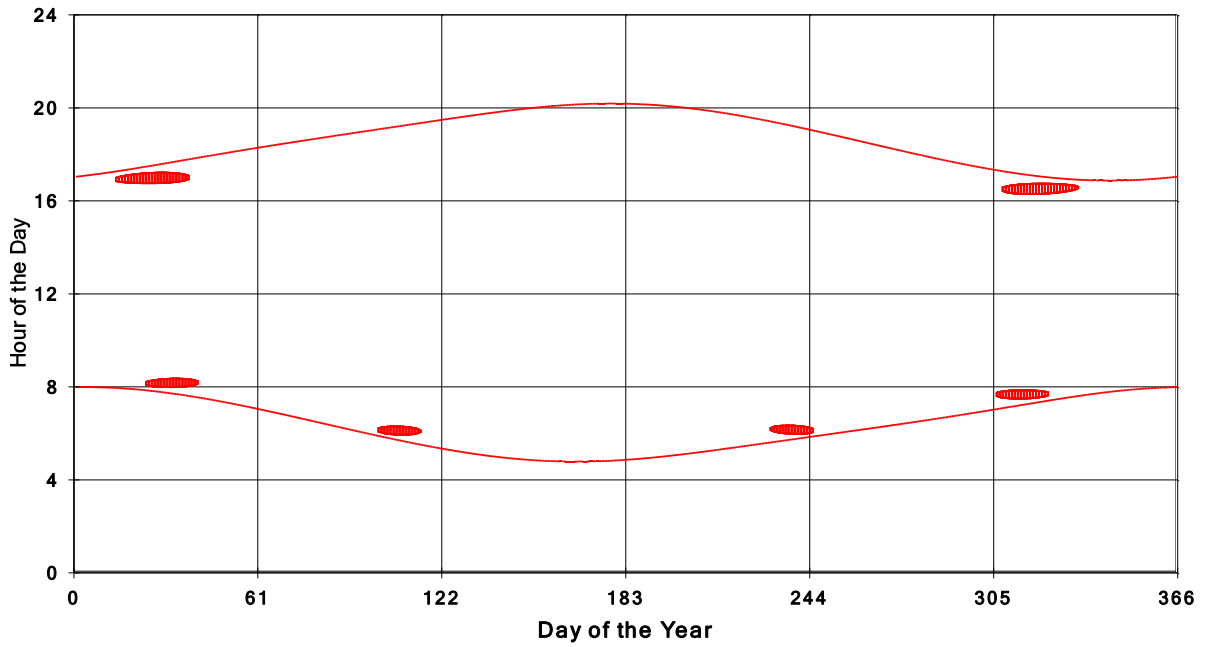

**January 31 2013 Flicker with no barns
shadow Times on House 3265, All Windows from All Turbine:**

**January 31 2013 Flicker with no barns
shadow Times on House 3264, All Windows from All Turbine:**