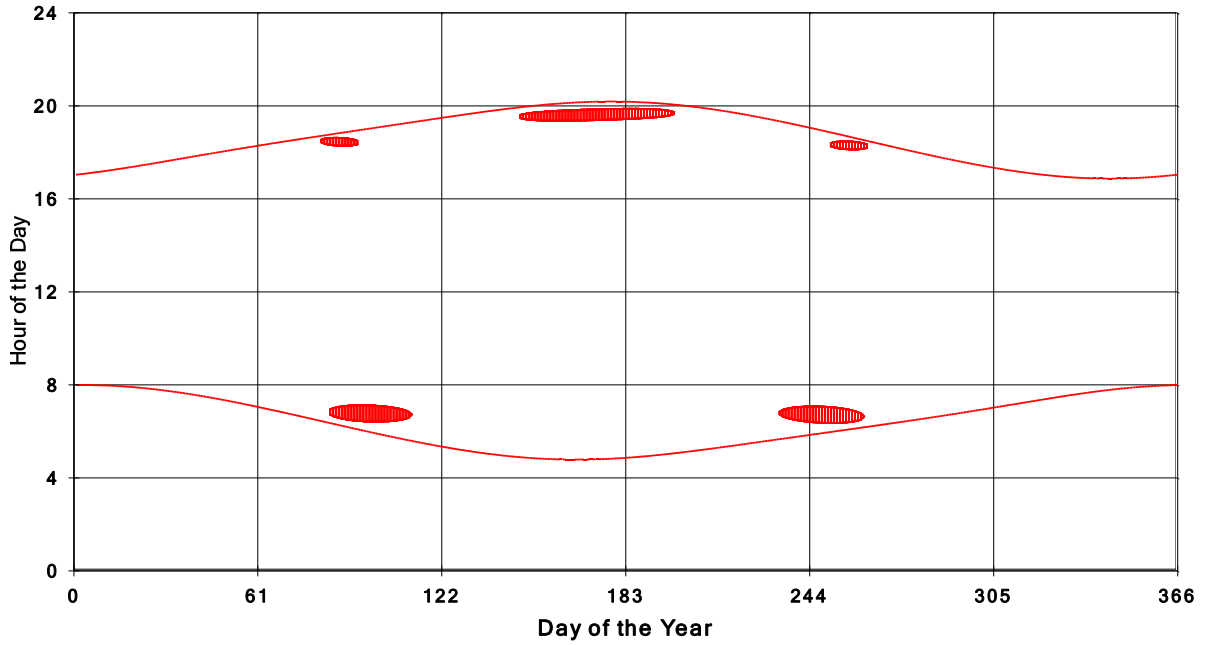

**January 31 2013 Flicker with no barns
shadow Times on House 3298, All Windows from All Turbine:**