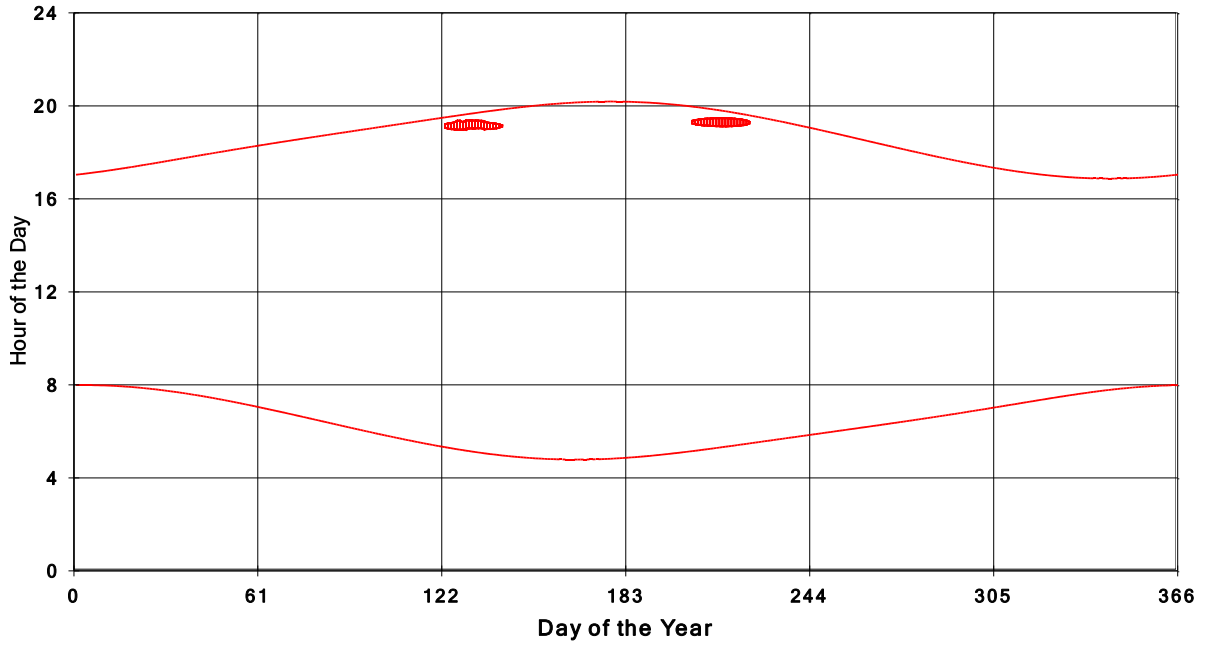

**January 31 2013 Flicker with no barns
shadow Times on House 3605, All Windows from All Turbine:**