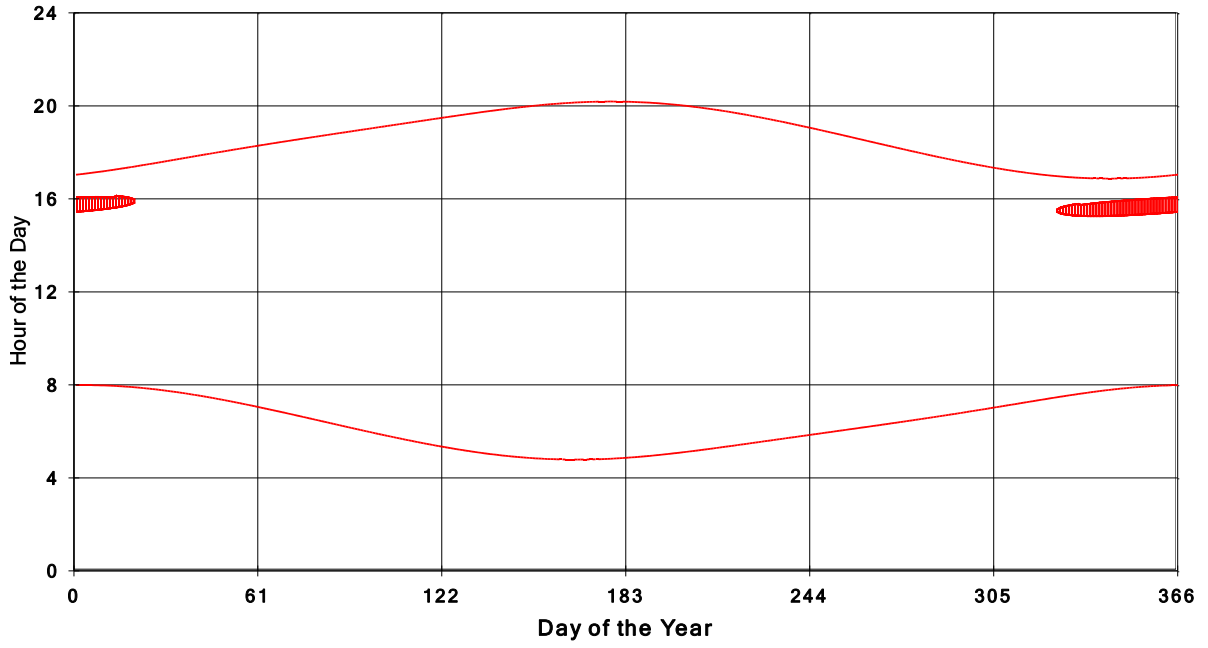

**January 31 2013 Flicker with no barns
shadow Times on House 3306, All Windows from All Turbine:**