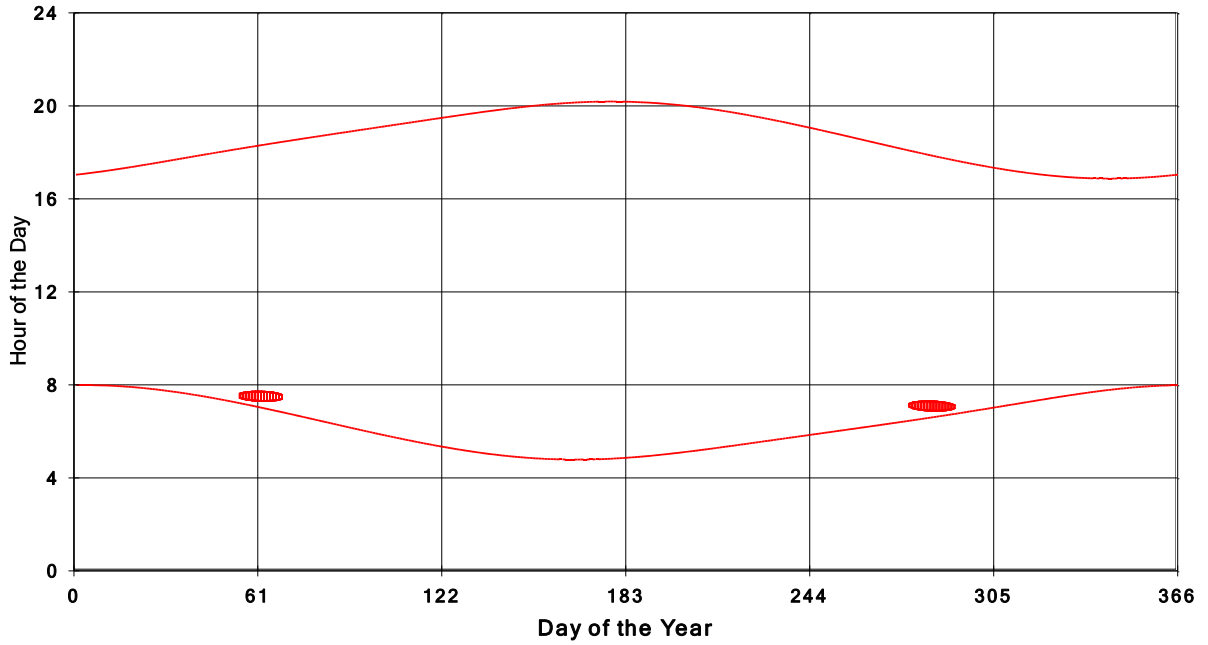

January 31 2013 Flicker with no barns
hadow Times on House 3497, All Windows from All Turbine: