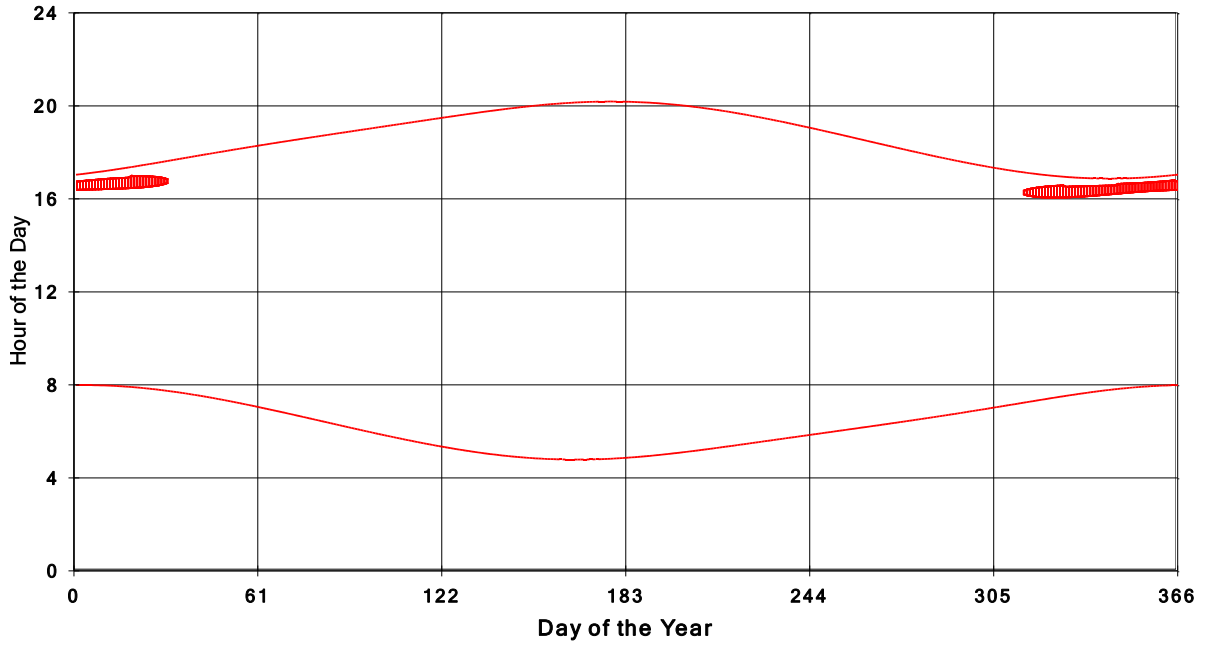

January 31 2013 Flicker with no barns
shadow Times on House 3388, All Windows from All Turbine: