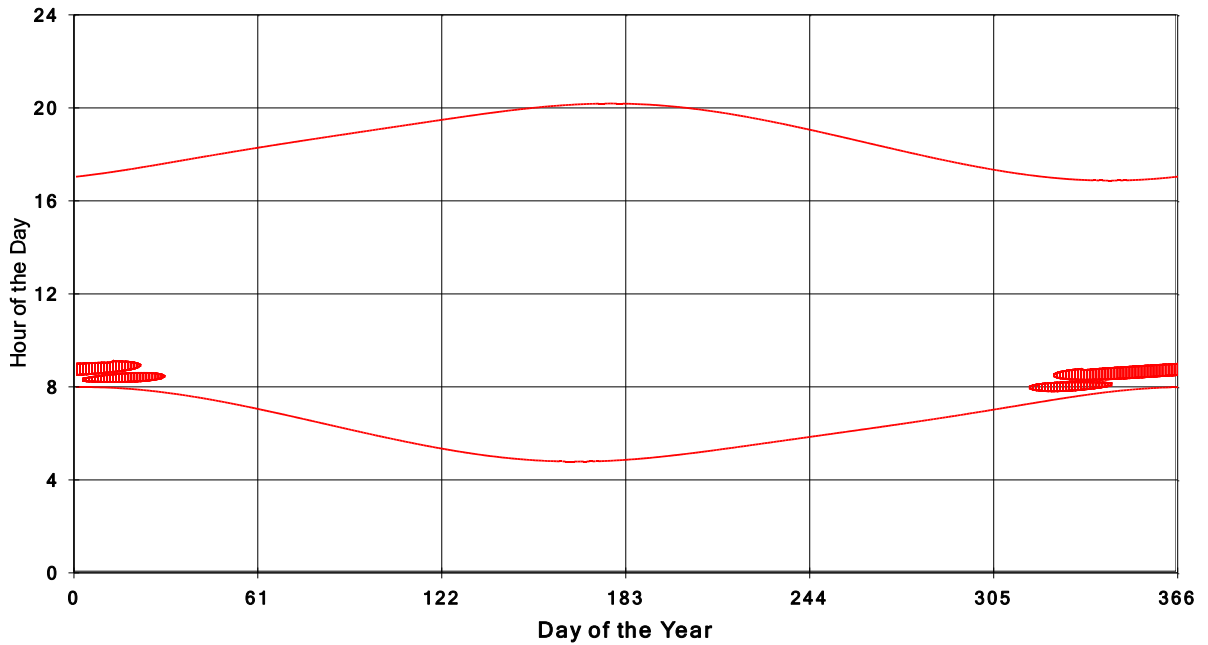

January 31 2013 Flicker with no barns
shadow Times on House 3319, All Windows from All Turbine:

January 31 2013 Flicker with no barns
shadow Times on House 3317, All Windows from All Turbine: