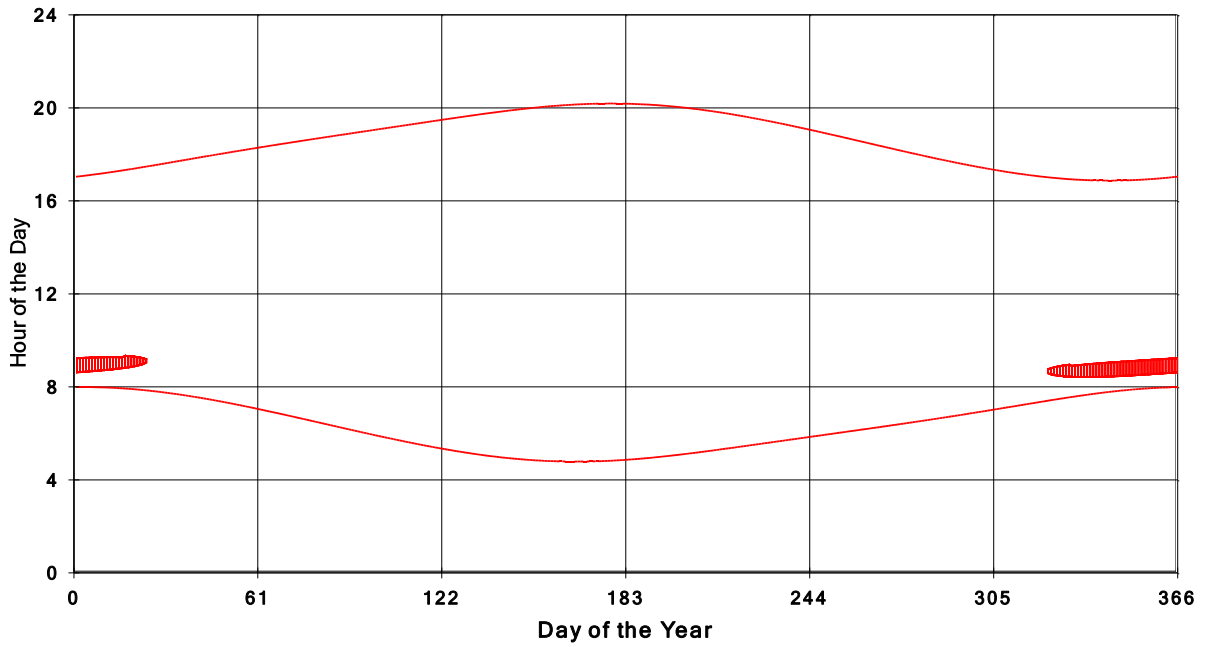

January 31 2013 Flicker with no barns
shadow Times on House 3542, All Windows from All Turbine:

January 31 2013 Flicker with no barns
shadow Times on House 3541, All Windows from All Turbine: