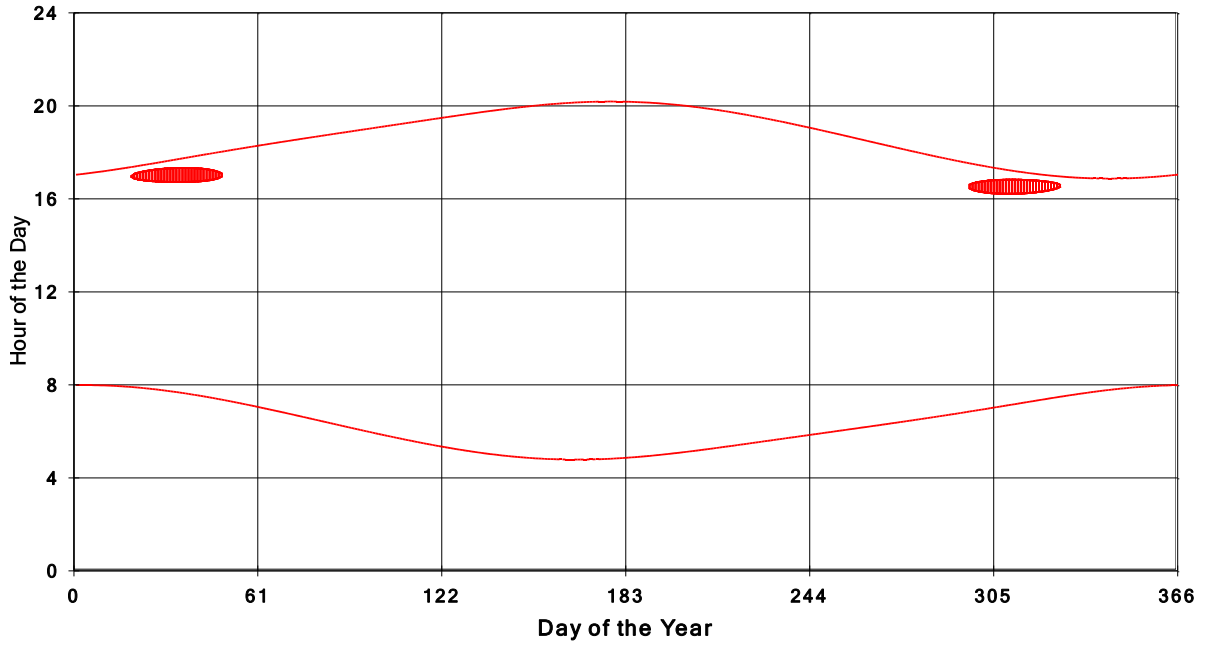

**January 31 2013 Flicker with no barns
shadow Times on House 3359, All Windows from All Turbine:**