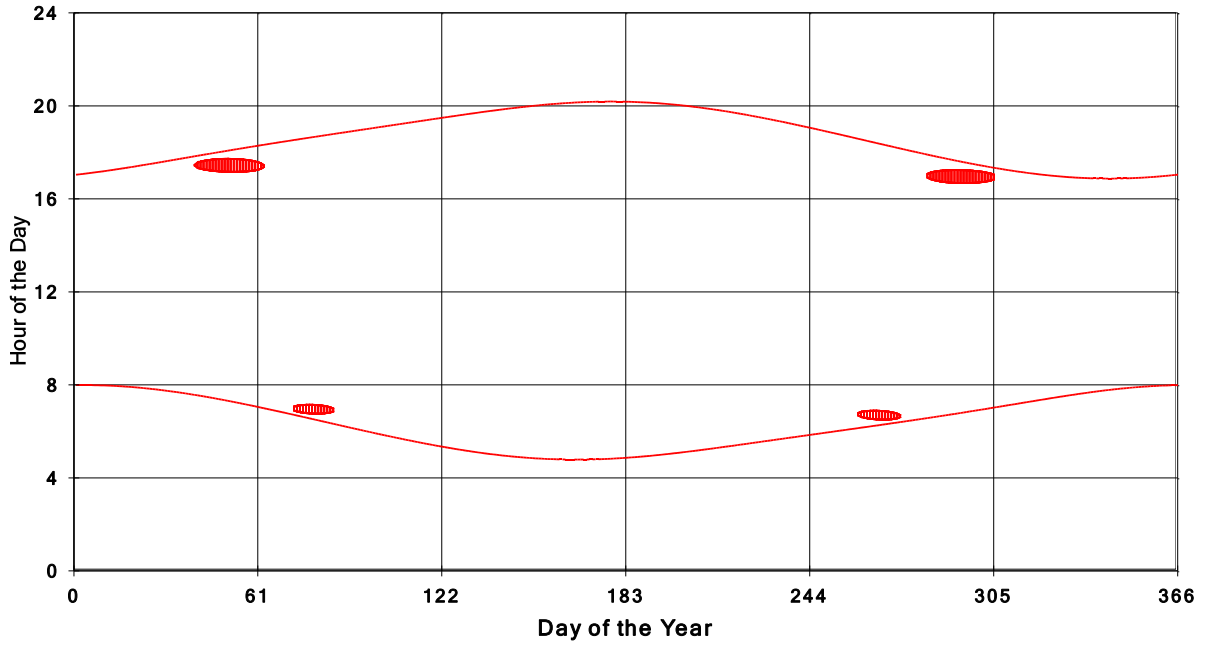

January 31 2013 Flicker with no barns
shadow Times on House 3542, All Windows from All Turbine: