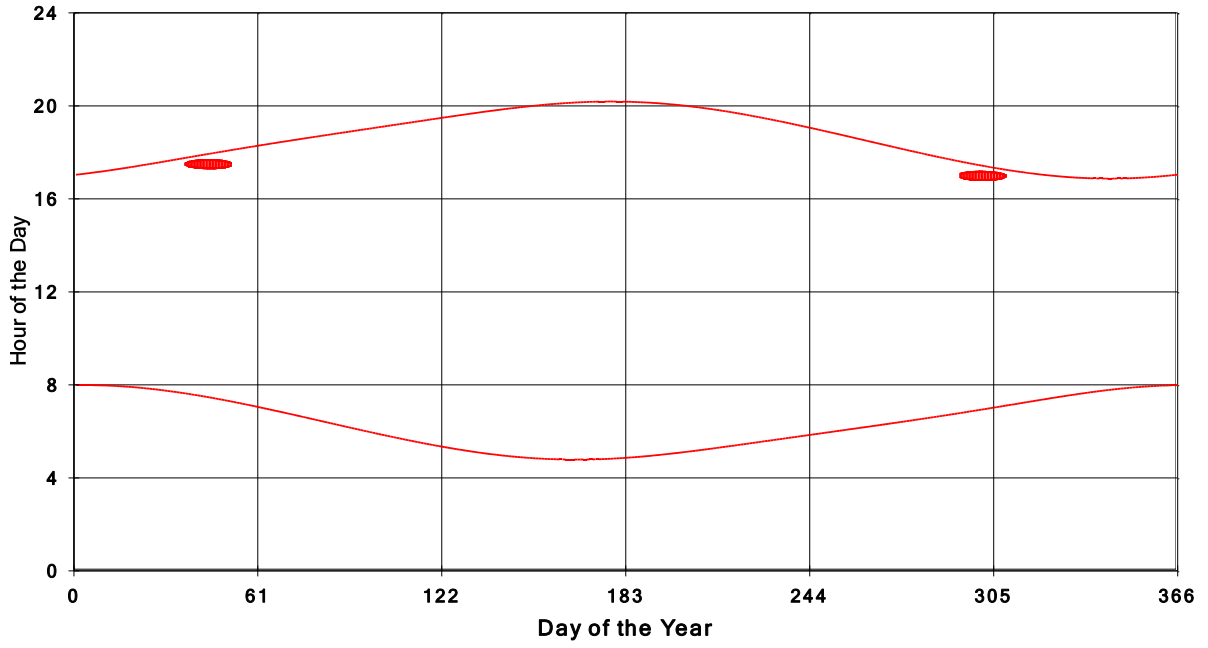

**January 31 2013 Flicker with no barns
shadow Times on House 3519, All Windows from All Turbine:**