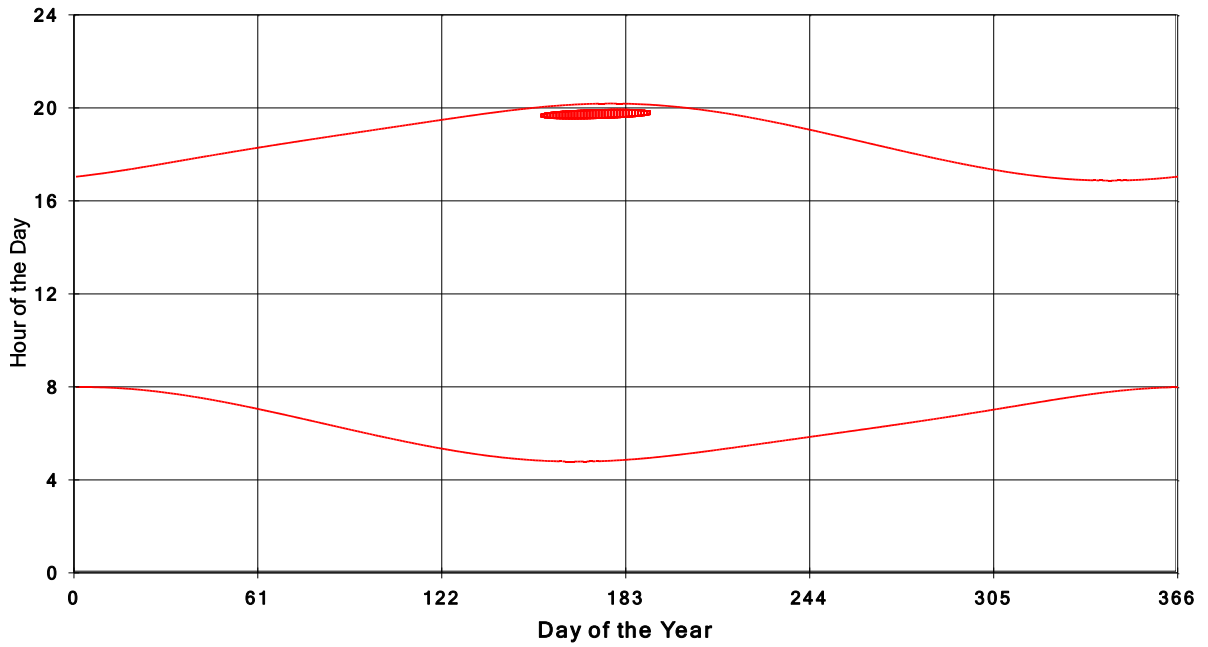

**January 31 2013 Flicker with no barns
shadow Times on House 3302, All Windows from All Turbine:**

**January 31 2013 Flicker with no barns
shadow Times on House 3301, All Windows from All Turbine:**