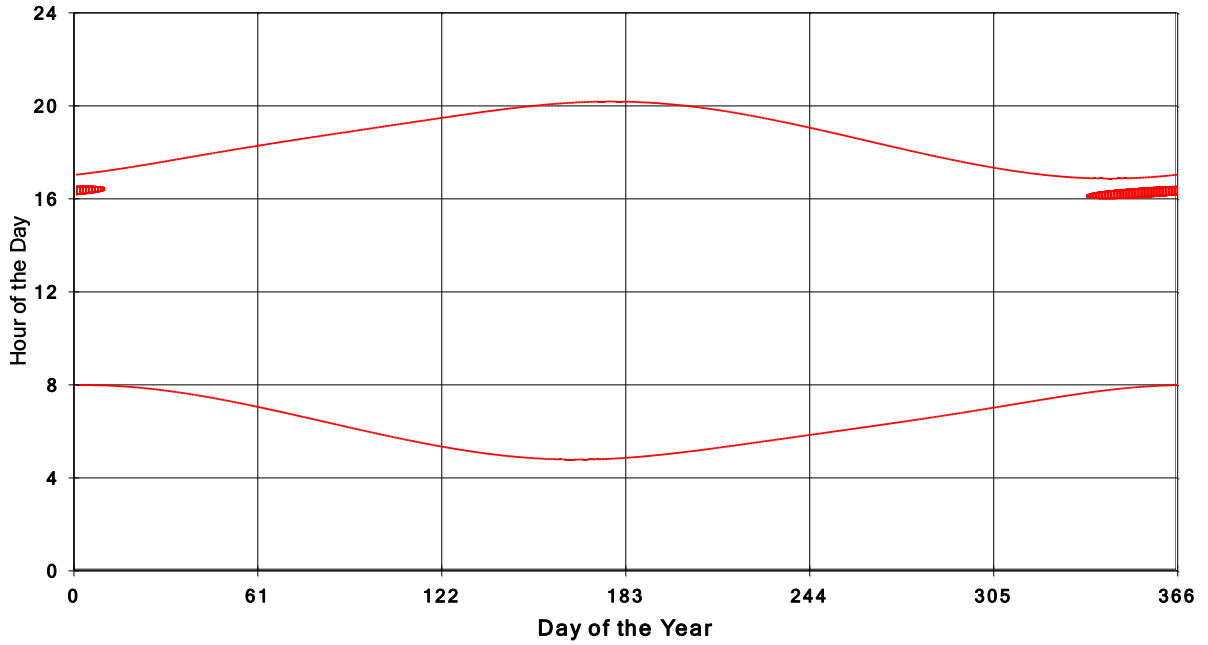

**January 31 2013 Flicker with no barns
shadow Times on House 3308, All Windows from All Turbine:**