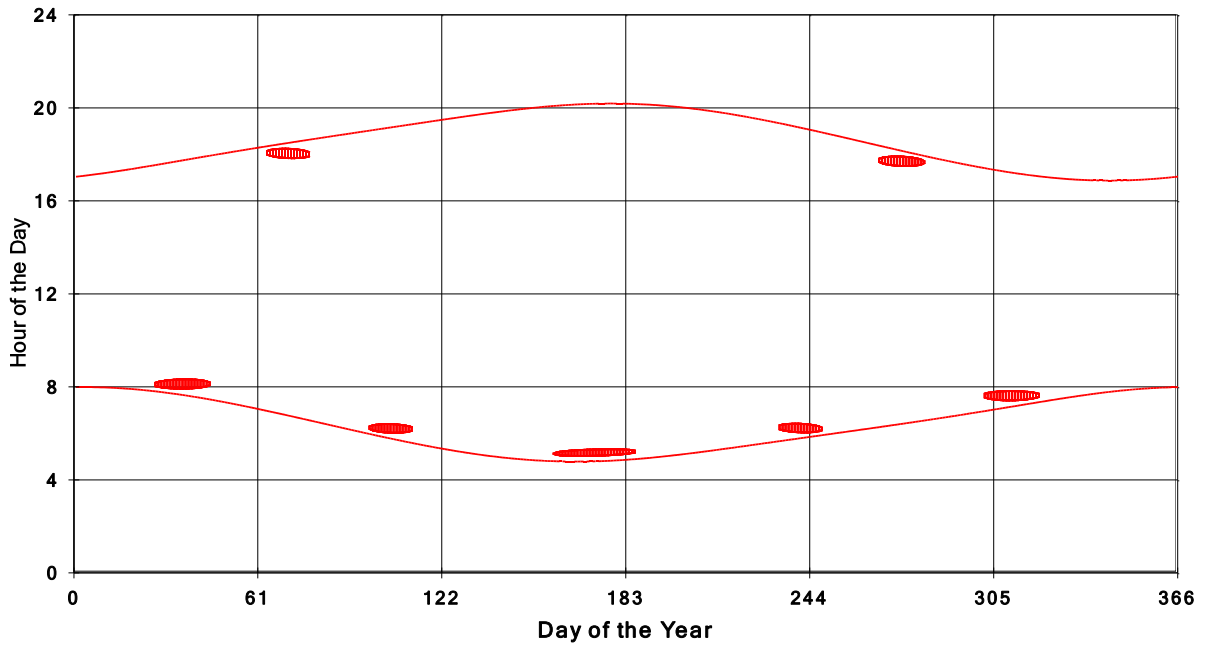

**January 31 2013 Flicker with no barns
shadow Times on House 3328, All Windows from All Turbine:**

January 31 2013 Flicker with no barns
shadow Times on House 3327, All Windows from All Turbine: