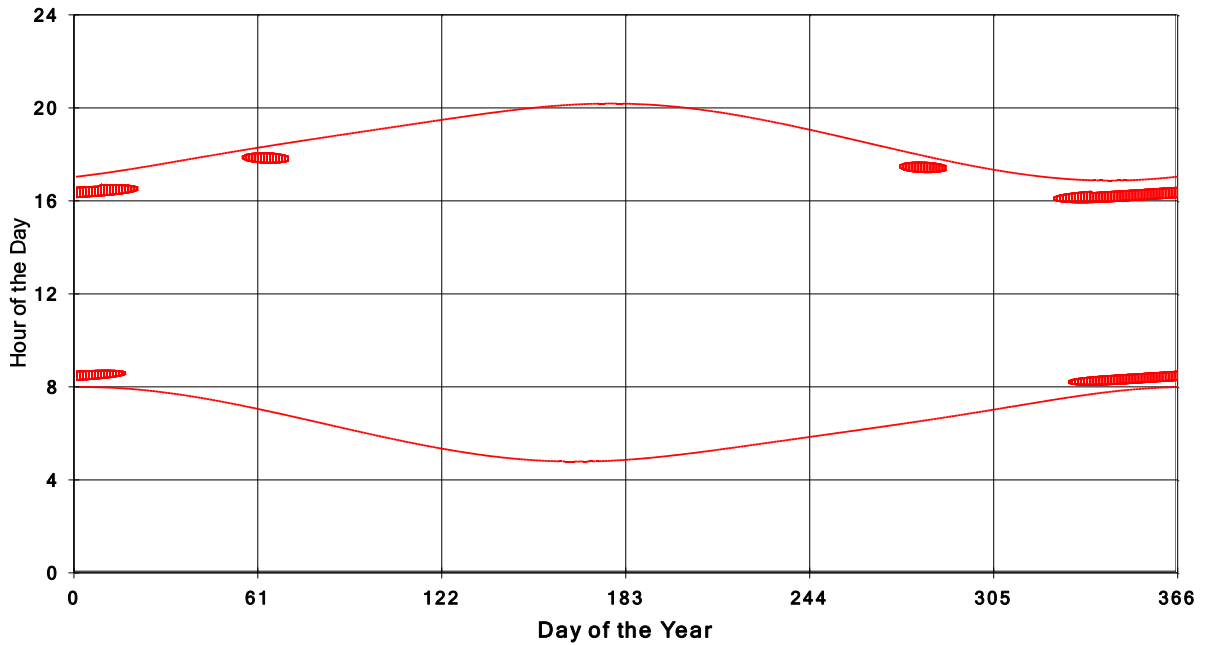

January 31 2013 Flicker with no barns
shadow Times on House 3325, All Windows from All Turbine:

January 31 2013 Flicker with no barns
shadow Times on House 3320, All Windows from All Turbine: