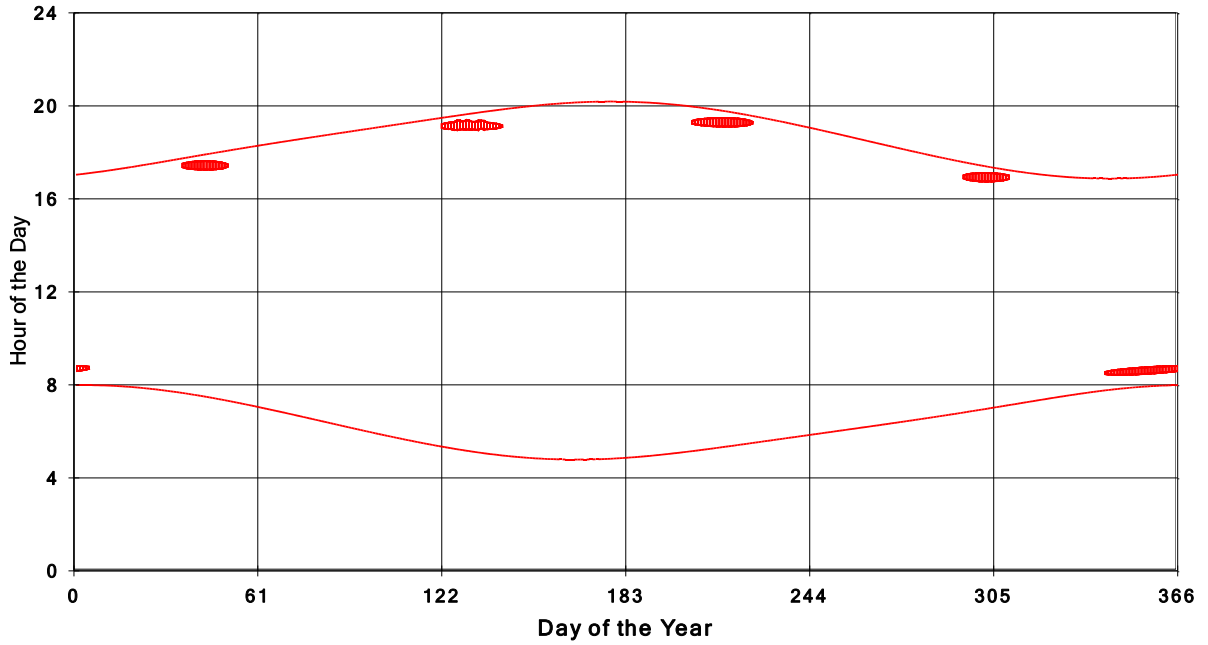

January 31 2013 Flicker with no barns  
shadow Times on House 3260, All Windows from All Turbine:

January 31 2013 Flicker with no barns  
shadow Times on House 3261, All Windows from All Turbine:

**January 31 2013 Flicker with no barns  
shadow Times on House 3262, All Windows from All Turbine:**