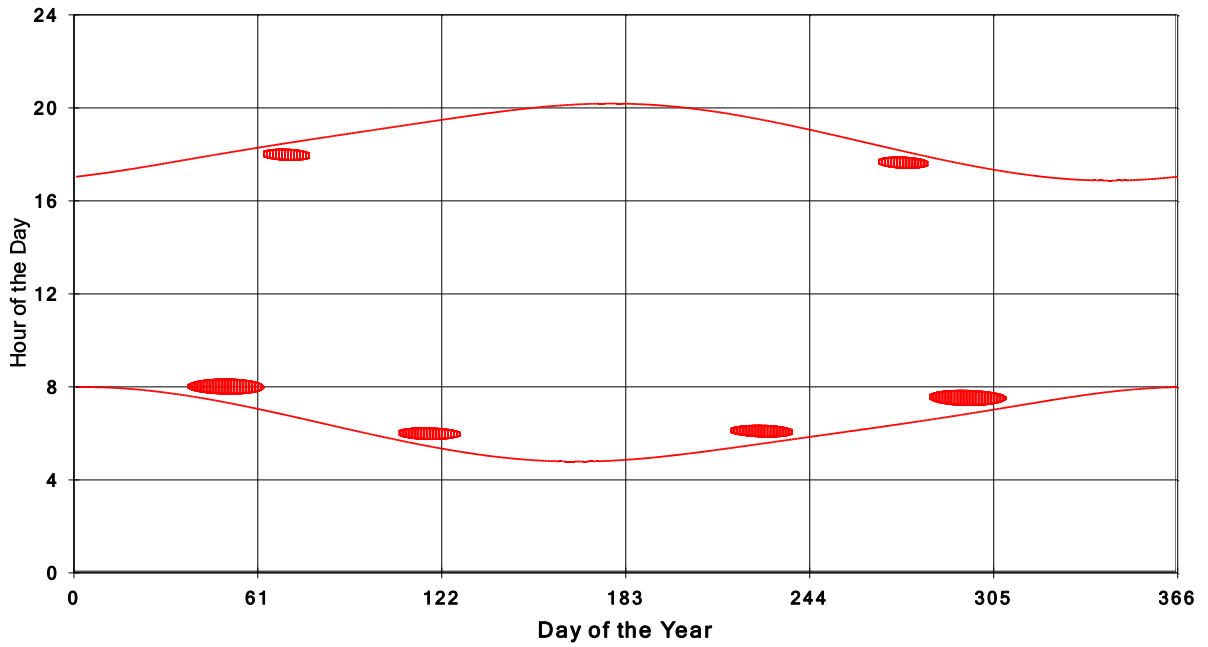

January 31 2013 Flicker with no barns
hadow Times on House 3705, All Windows from All Turbine:

**January 31 2013 Flicker with no barns
hadow Times on House 3658, All Windows from All Turbine:**