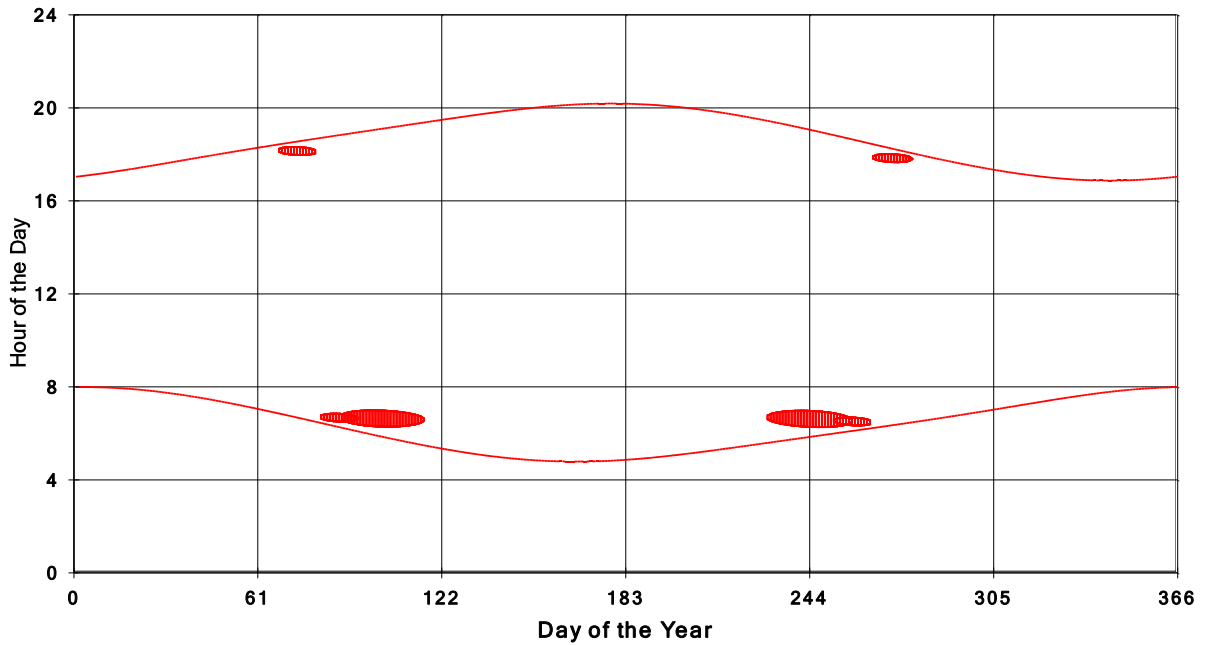

**January 31 2013 Flicker with no barns
shadow Times on House 3345, All Windows from All Turbine:**

January 31 2013 Flicker with no barns
hadow Times on House 3344, All Windows from All Turbine: