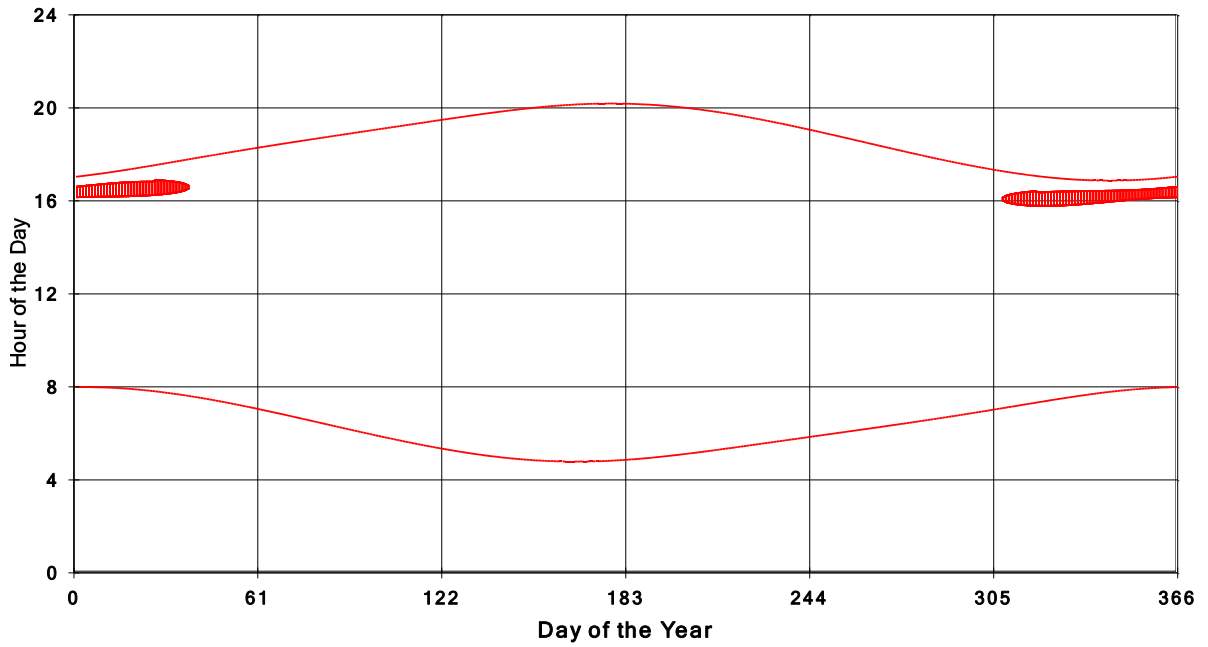

**January 31 2013 Flicker with no barns
shadow Times on House 3304, All Windows from All Turbine:**

**January 31 2013 Flicker with no barns
shadow Times on House 3303, All Windows from All Turbine:**