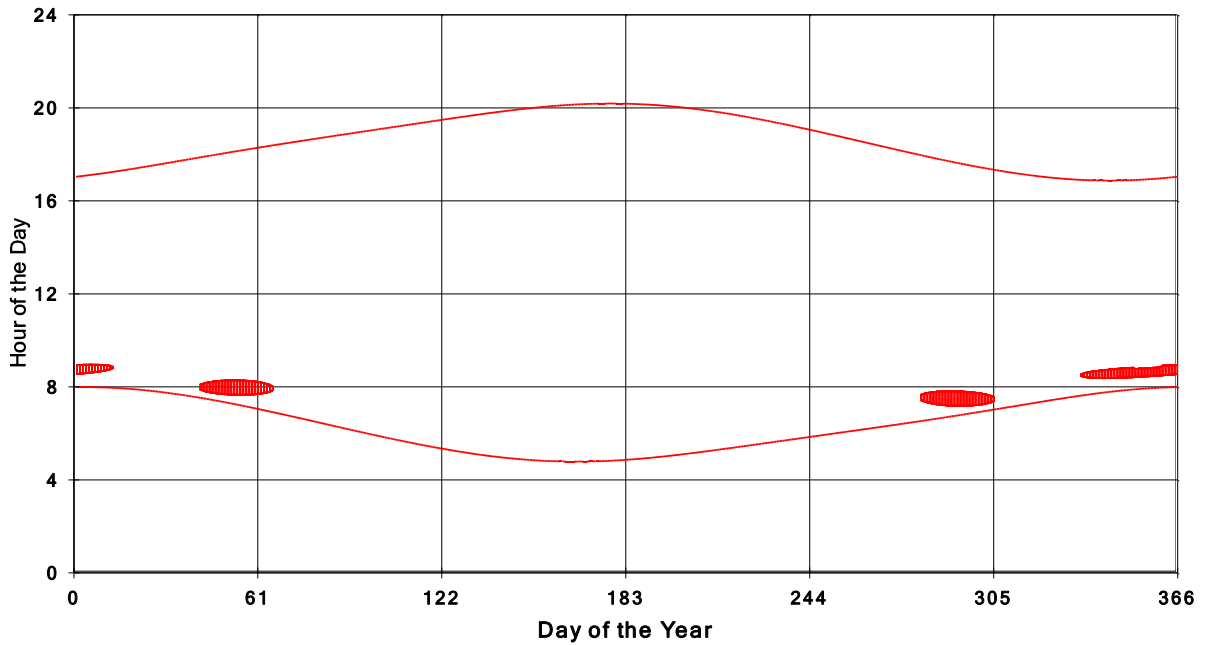

**January 31 2013 Flicker with no barns
shadow Times on House 3512, All Windows from All Turbine:**

January 31 2013 Flicker with no barns
hadow Times on House 3499, All Windows from All Turbine: