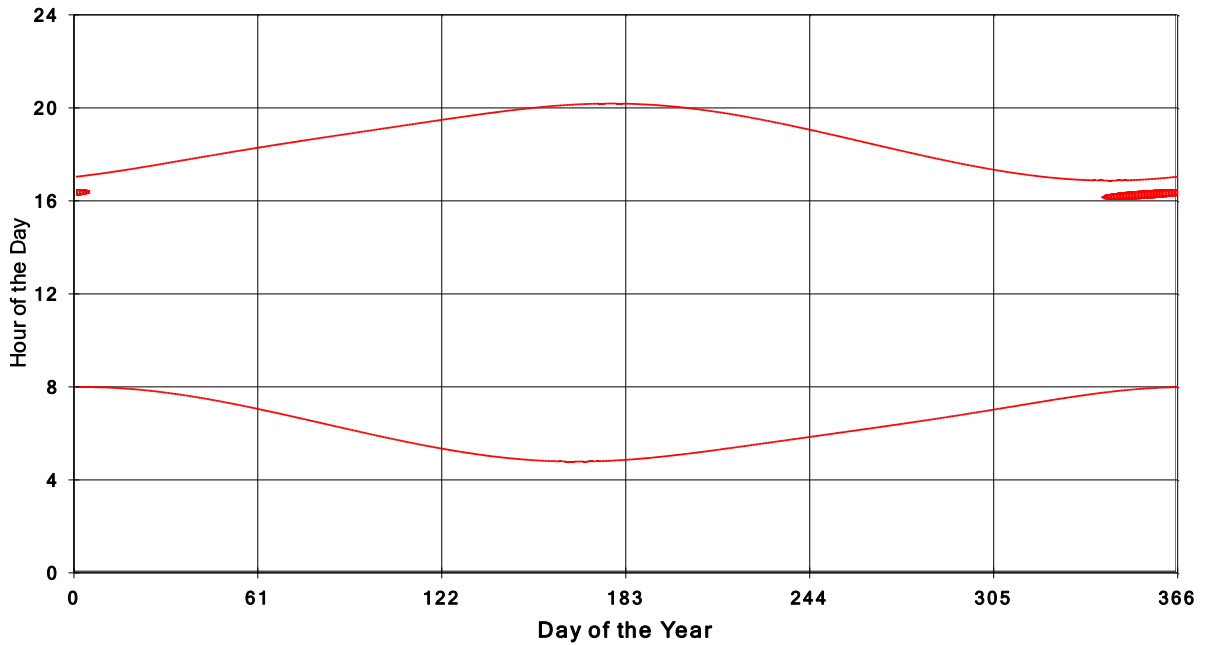

January 31 2013 Flicker with no barns
shadow Times on House 3388, All Windows from All Turbine:

January 31 2013 Flicker with no barns
Shadow Times on House 3387, All Windows from All Turbine: