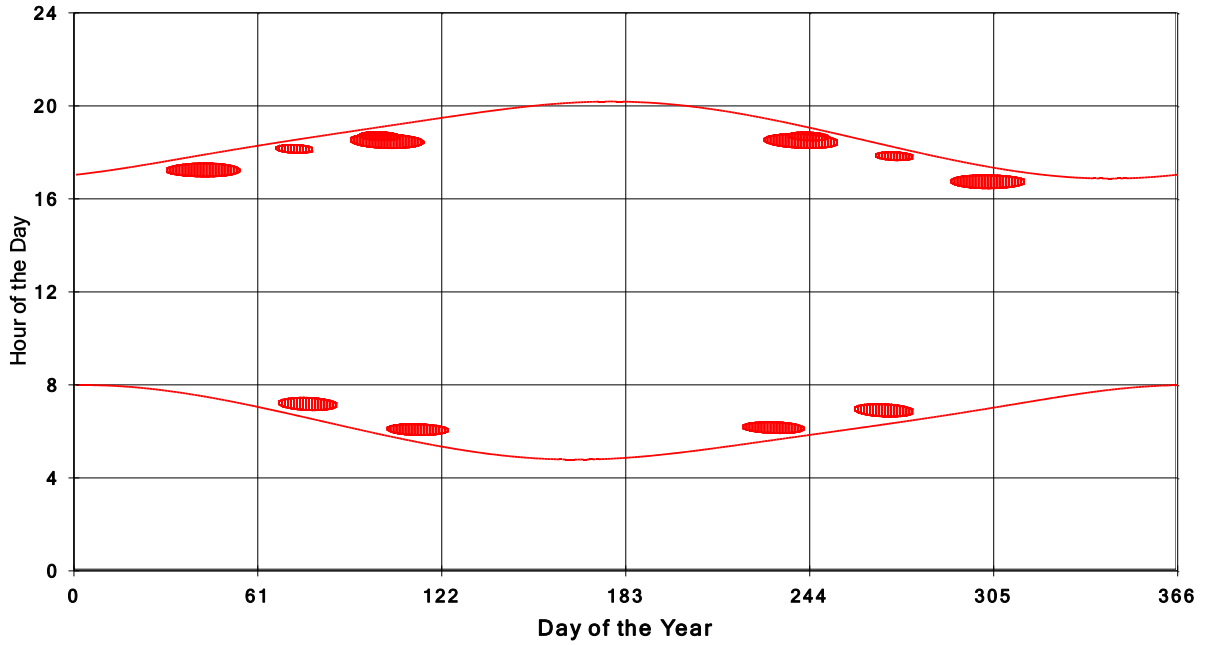

January 31 2013 Flicker with no barns
shadow Times on House 3313, All Windows from All Turbine: