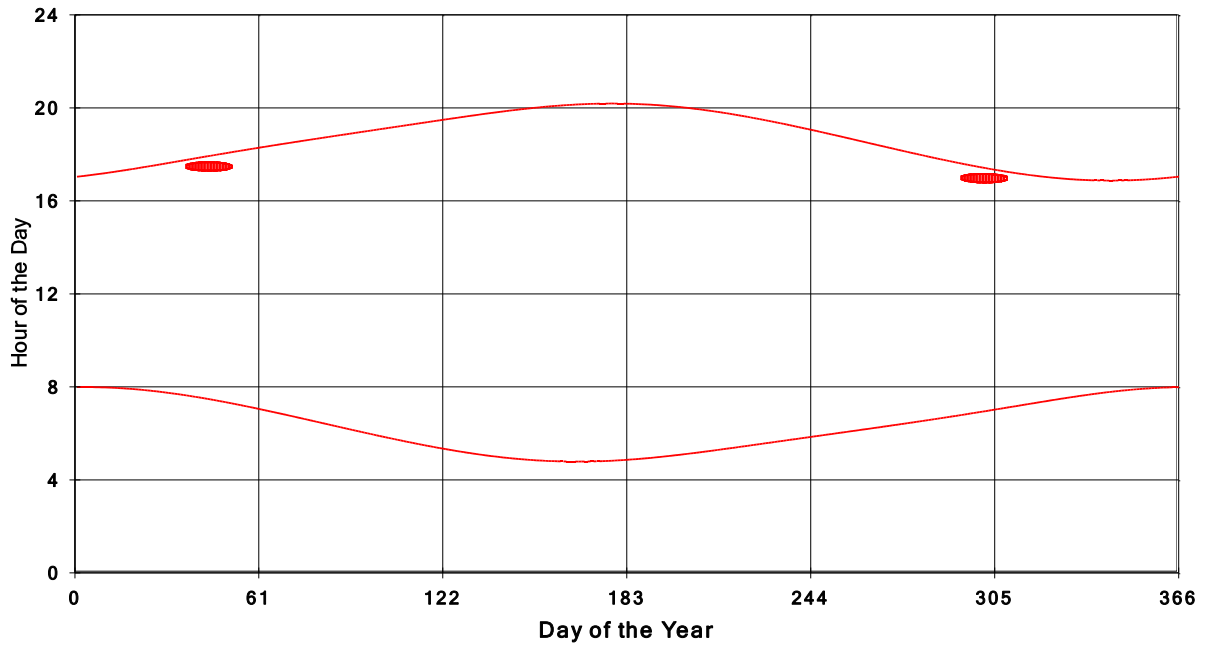

**January 31 2013 Flicker with no barns
shadow Times on House 3519, All Windows from All Turbine:**

**January 31 2013 Flicker with no barns
shadow Times on House 3518, All Windows from All Turbine:**