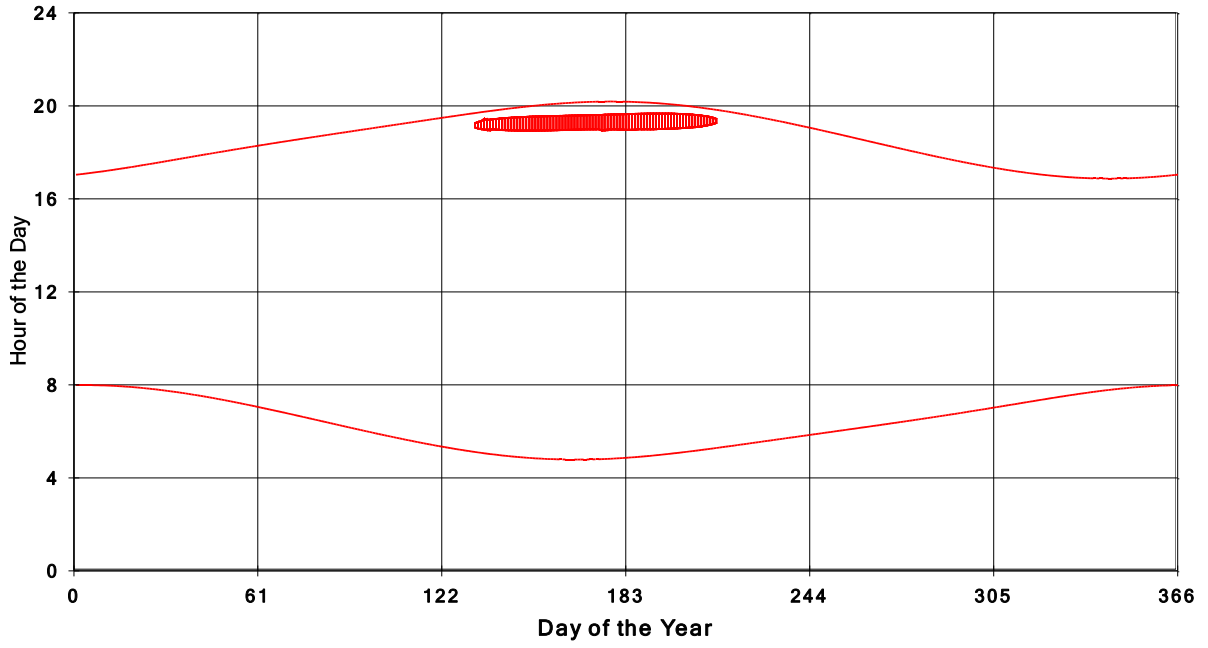

**January 31 2013 Flicker with no barns
shadow Times on House 3345, All Windows from All Turbine:**