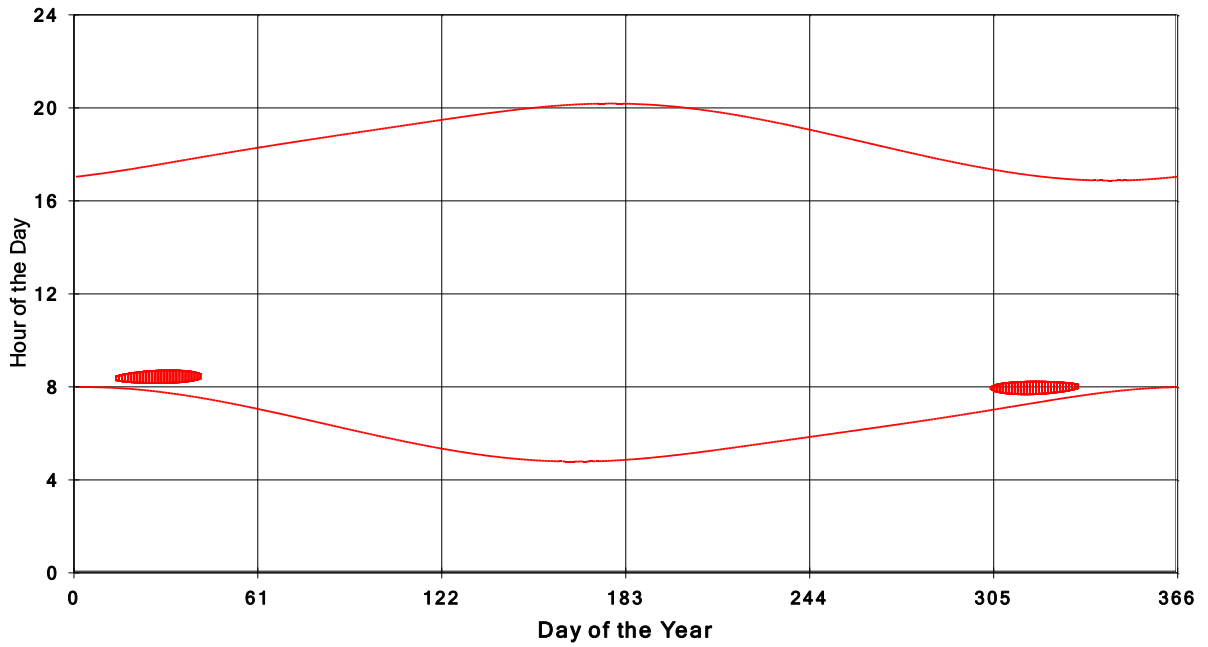

January 31 2013 Flicker with no barns
hadow Times on House 3497, All Windows from All Turbine:

January 31 2013 Flicker with no barns
shadow Times on House 3455, All Windows from All Turbine: