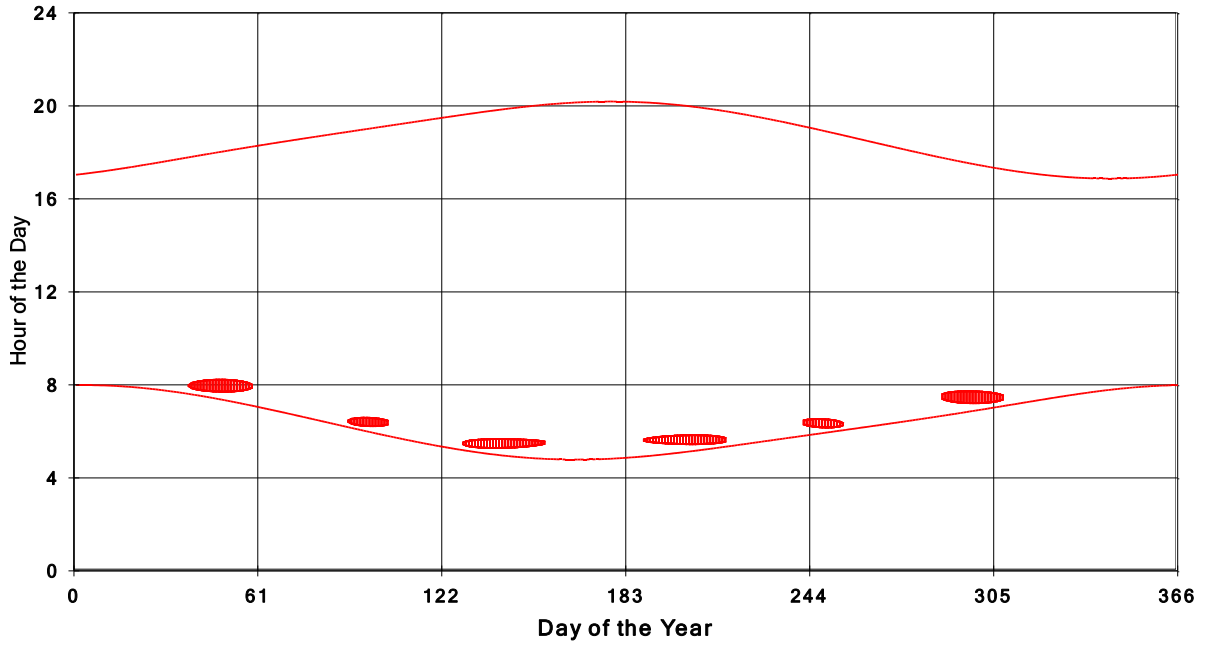

January 31 2013 Flicker with no barns
shadow Times on House 3325, All Windows from All Turbine: