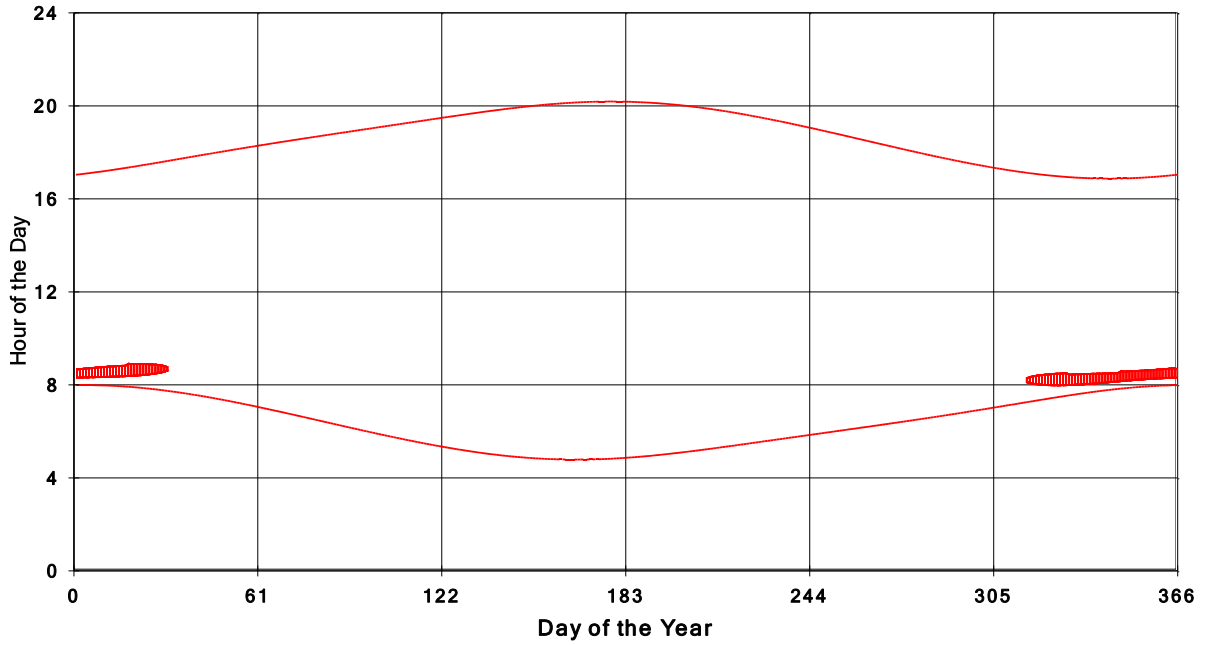

**January 31 2013 Flicker with no barns
shadow Times on House 3544, All Windows from All Turbine:**