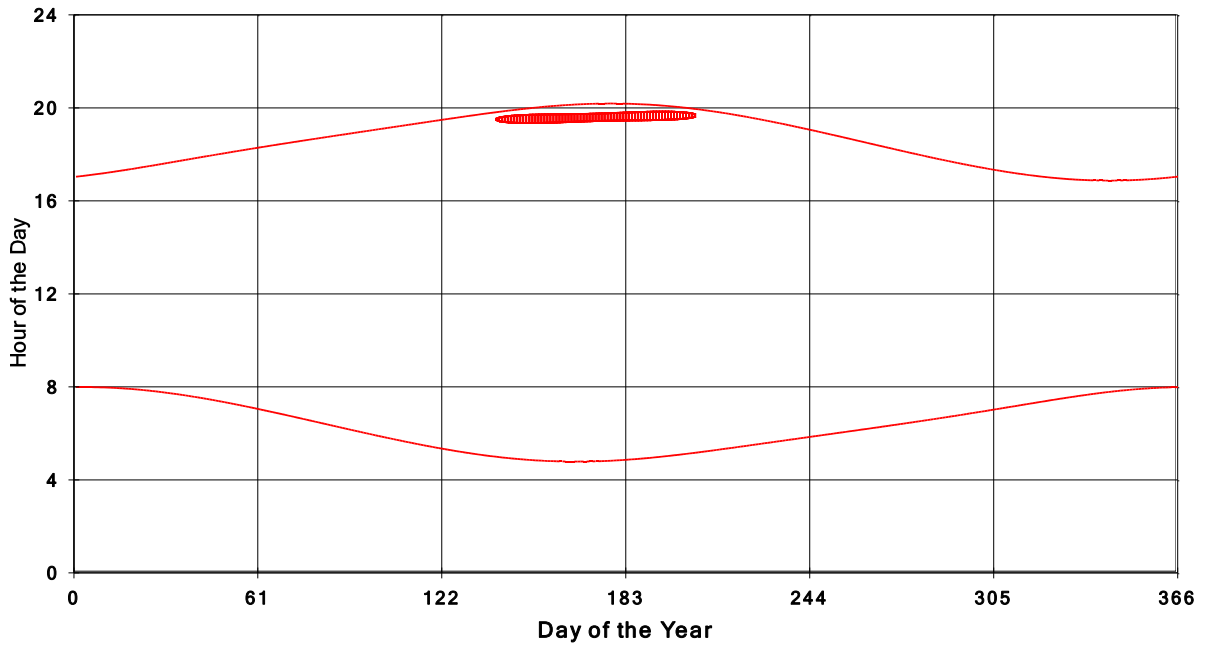

**January 31 2013 Flicker with no barns
shadow Times on House 3347, All Windows from All Turbine:**

**January 31 2013 Flicker with no barns
shadow Times on House 3346, All Windows from All Turbine:**