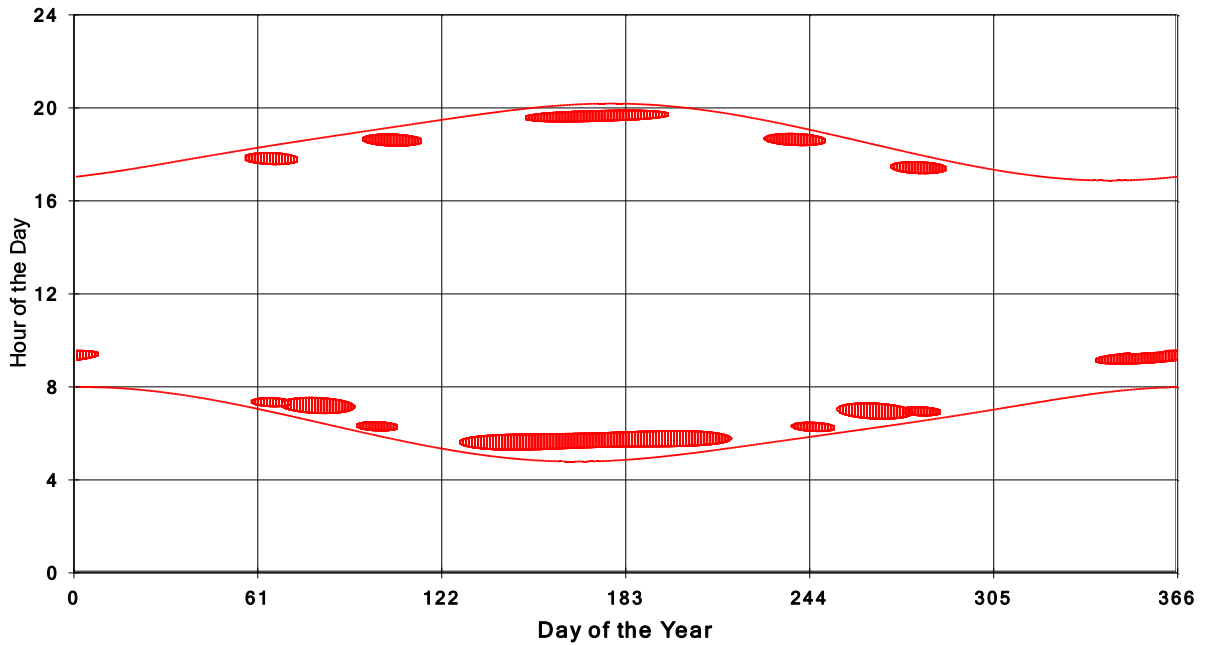

January 31 2013 Flicker with no barns  
shadow Times on House 3260, All Windows from All Turbine:

January 31 2013 Flicker with no barns  
shadow Times on House 3261, All Windows from All Turbine:

**January 31 2013 Flicker with no barns  
shadow Times on House 3262, All Windows from All Turbine:**

**January 31 2013 Flicker with no barns  
shadow Times on House 3264, All Windows from All Turbine:**

**January 31 2013 Flicker with no barns  
shadow Times on House 3265, All Windows from All Turbine:**