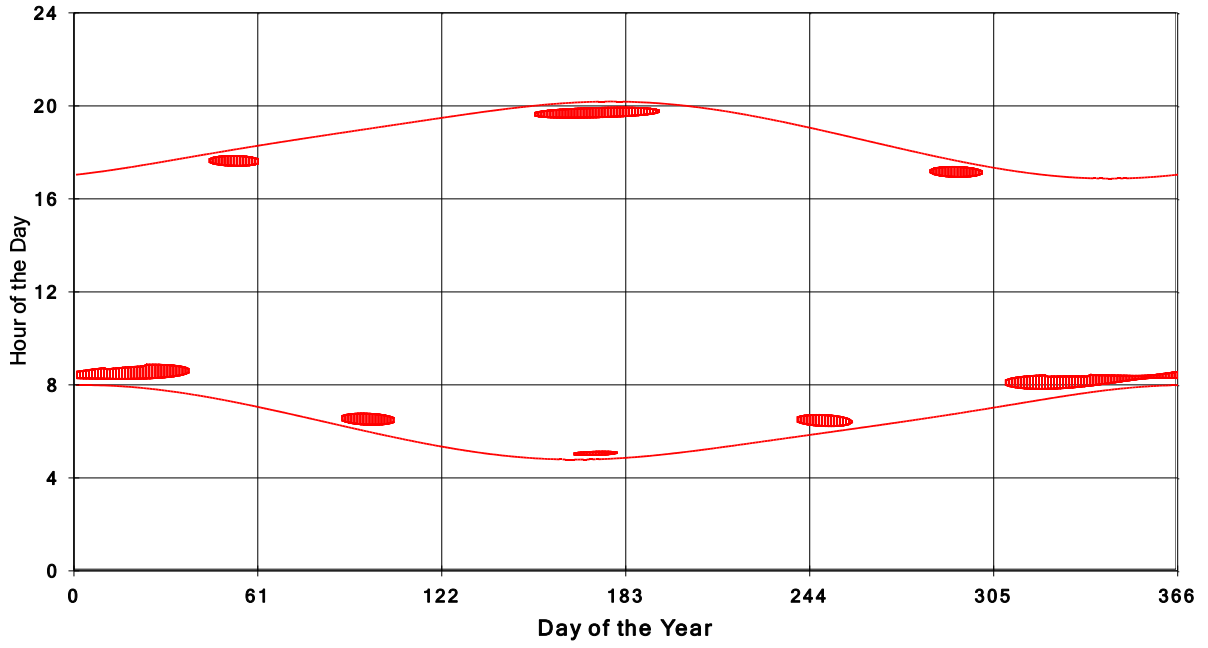

**January 31 2013 Flicker with no barns
shadow Times on House 3378, All Windows from All Turbine:**