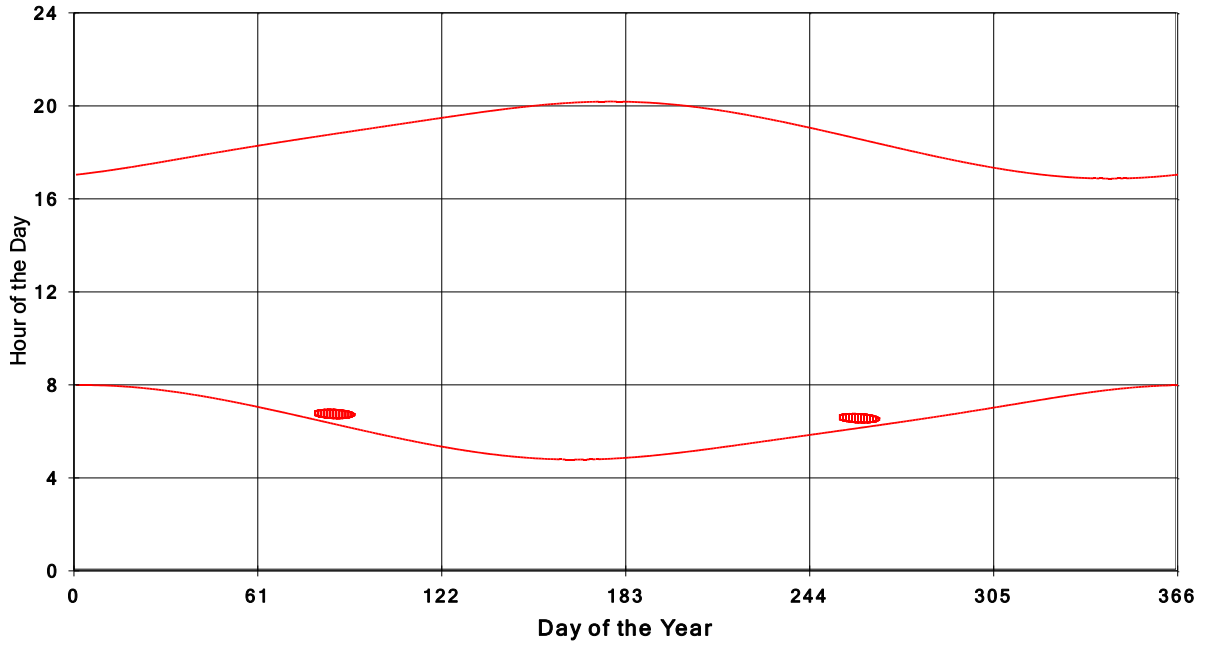

January 31 2013 Flicker with no barns  
shadow Times on House 3260, All Windows from All Turbine:

January 31 2013 Flicker with no barns  
shadow Times on House 3261, All Windows from All Turbine:

**January 31 2013 Flicker with no barns  
shadow Times on House 3262, All Windows from All Turbine:**