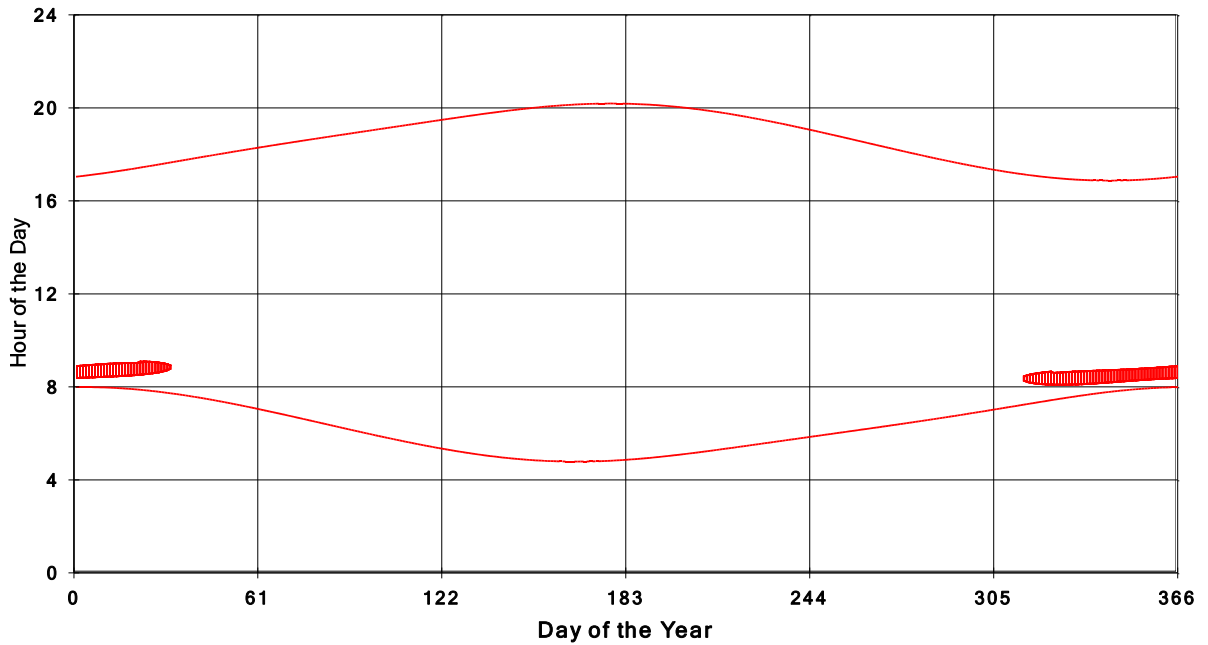

January 31 2013 Flicker with no barns
hadow Times on House 3341, All Windows from All Turbine:

**January 31 2013 Flicker with no barns
shadow Times on House 3329, All Windows from All Turbine:**