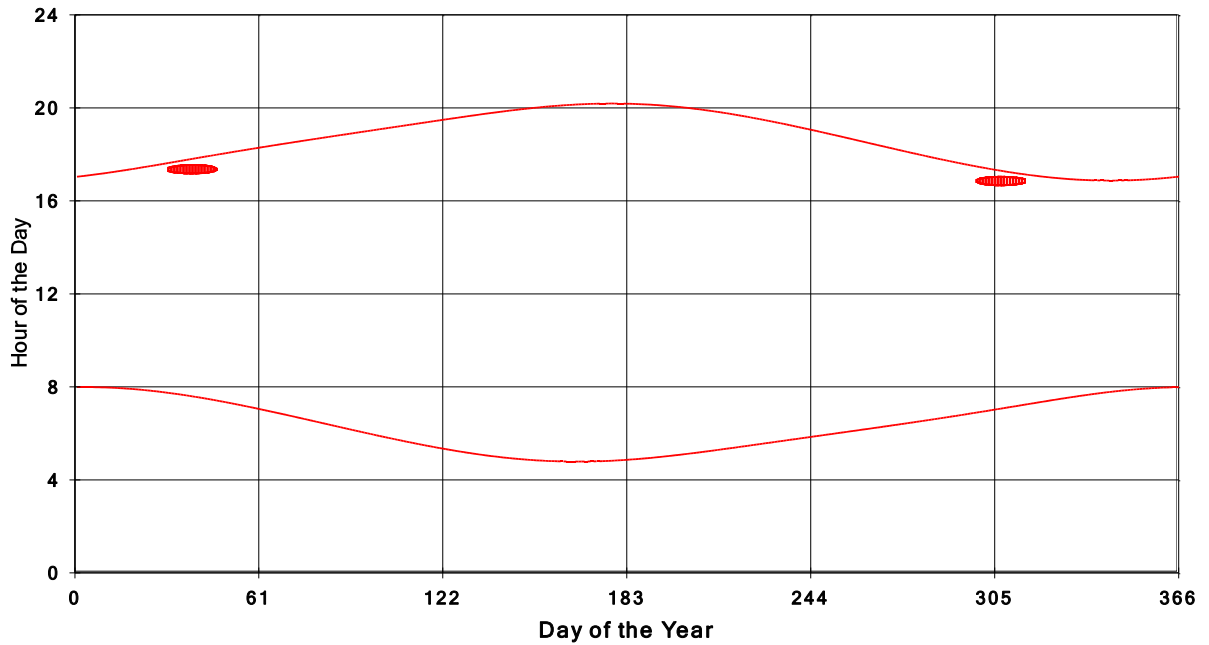

January 31 2013 Flicker with no barns
shadow Times on House 3538, All Windows from All Turbine:

**January 31 2013 Flicker with no barns
shadow Times on House 3524, All Windows from All Turbine:**