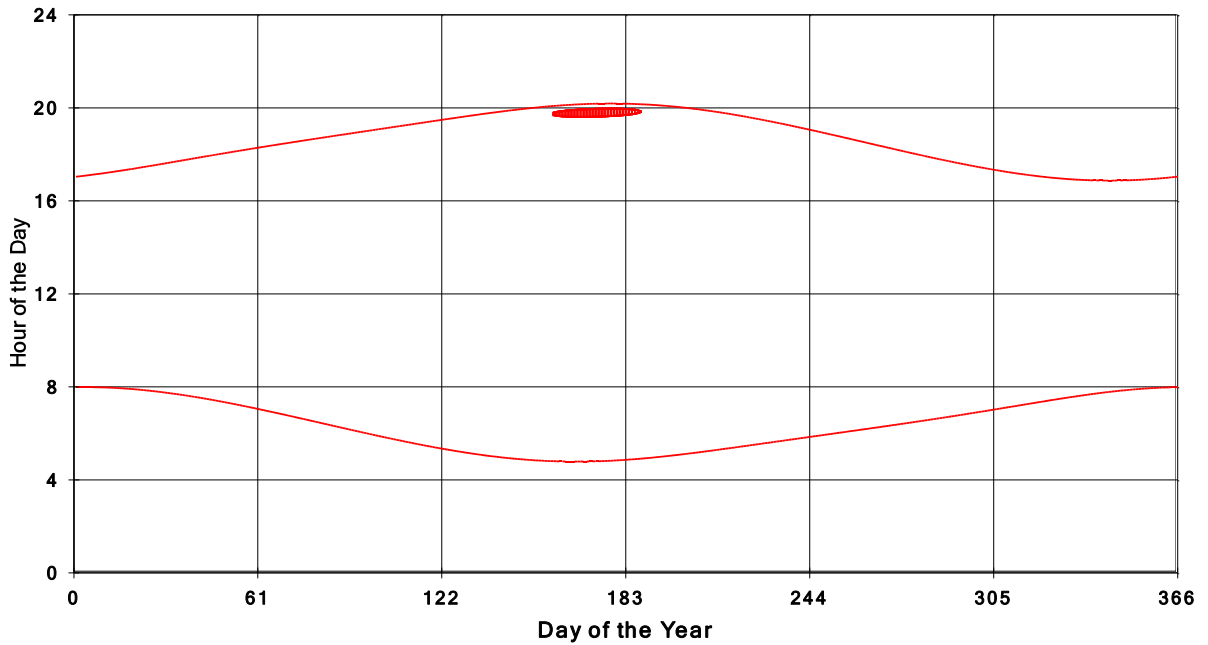

January 31 2013 Flicker with no barns  
shadow Times on House 3543, All Windows from All Turbine:

**January 31 2013 Flicker with no barns  
shadow Times on House 3544, All Windows from All Turbine:**

**January 31 2013 Flicker with no barns  
shadow Times on House 3561, All Windows from All Turbine:**