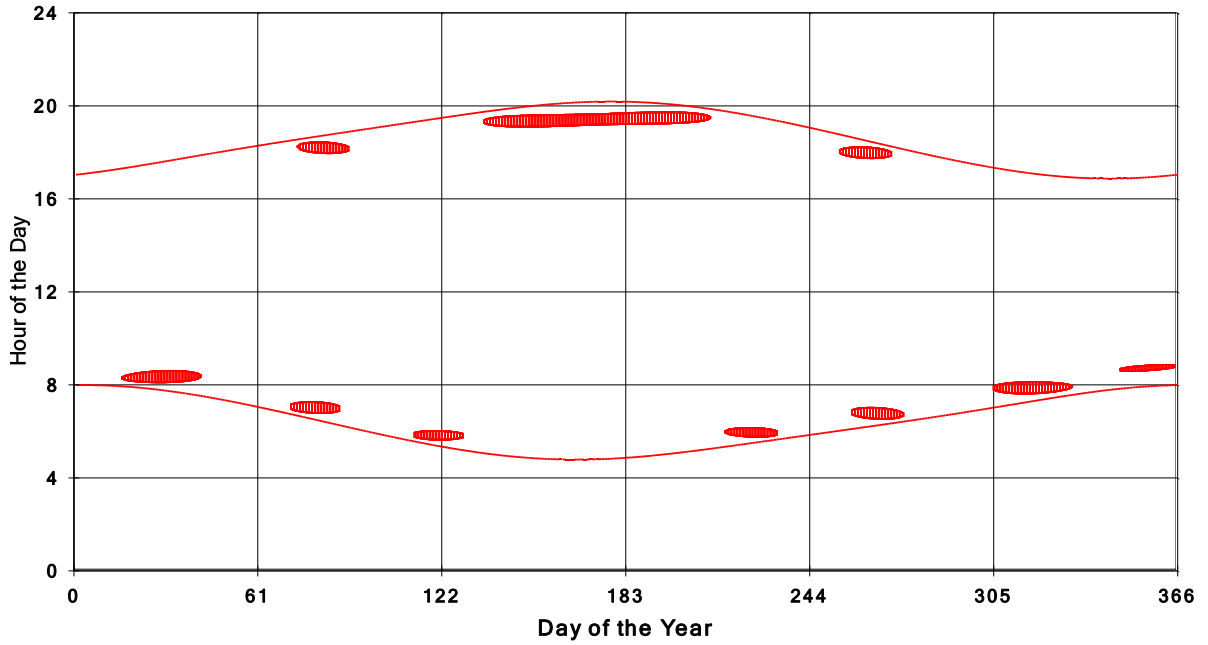

**January 31 2013 Flicker with no barns
shadow Times on House 3265, All Windows from All Turbine:**