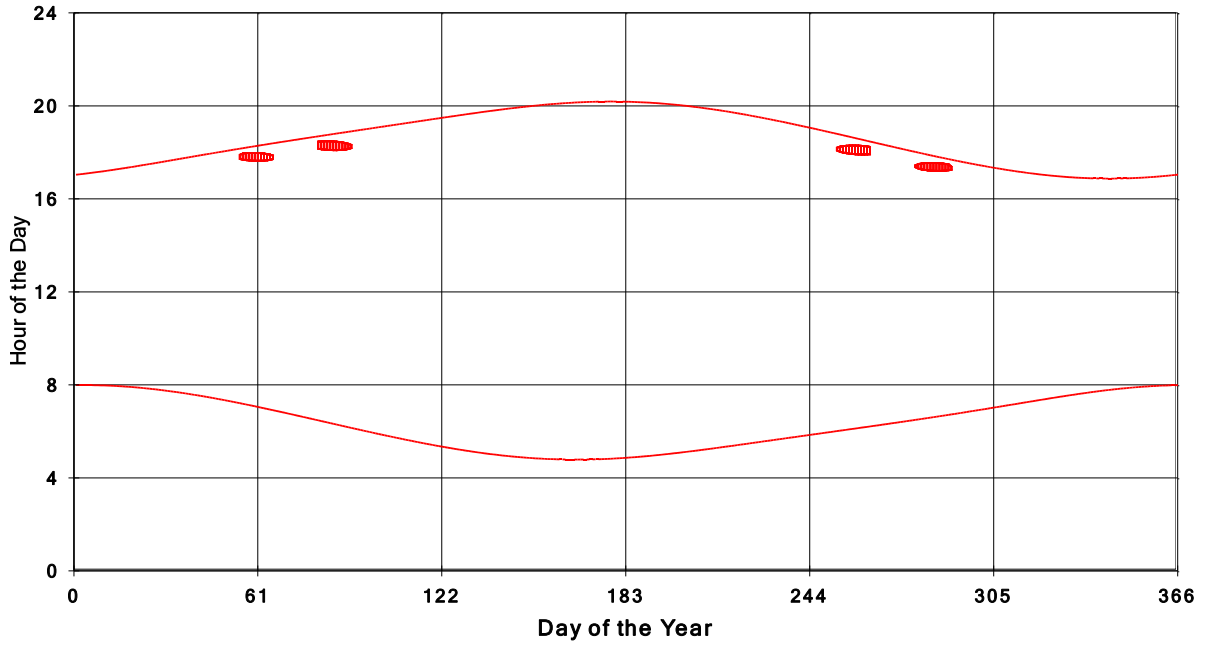

January 31 2013 Flicker with no barns
hadow Times on House 3705, All Windows from All Turbine: