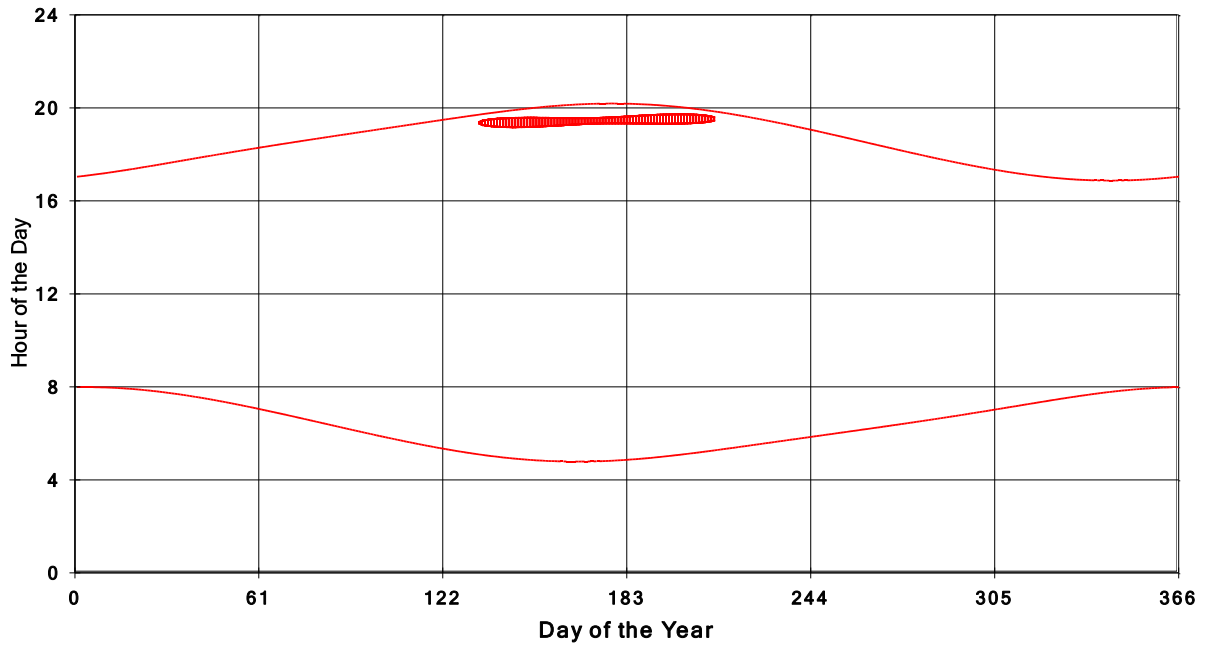

**January 31 2013 Flicker with no barns
shadow Times on House 3443, All Windows from All Turbine:**

January 31 2013 Flicker with no barns
shadow Times on House 3442, All Windows from All Turbine: