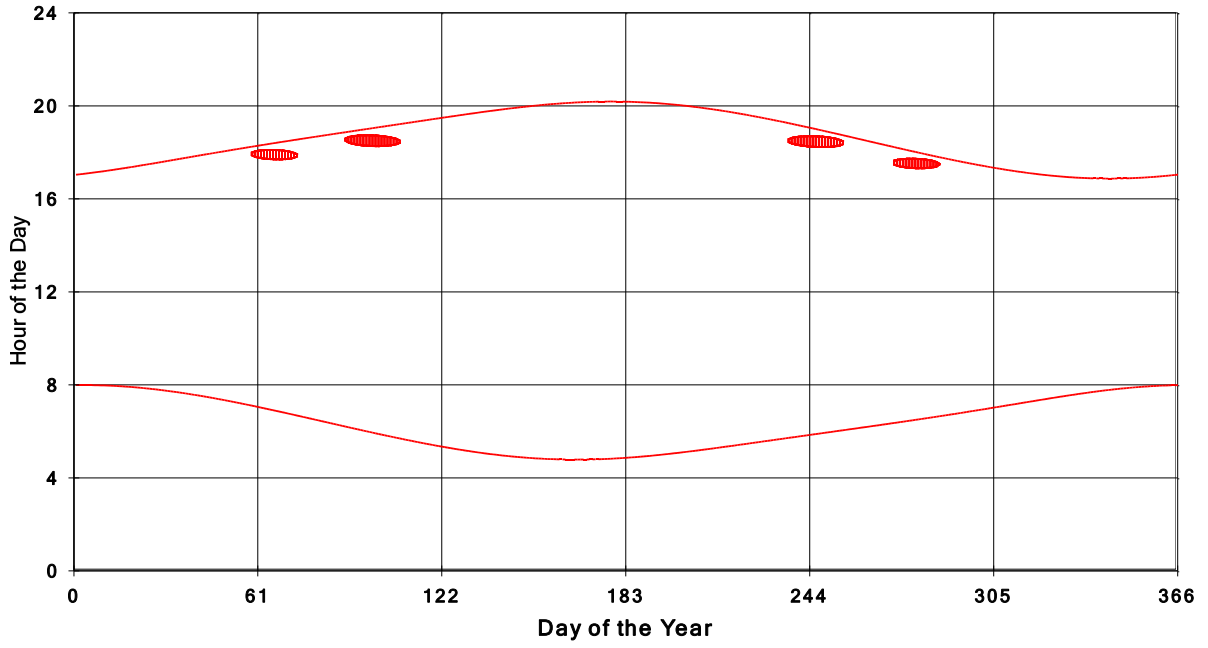

**January 31 2013 Flicker with no barns
hadow Times on House 3623, All Windows from All Turbine:**