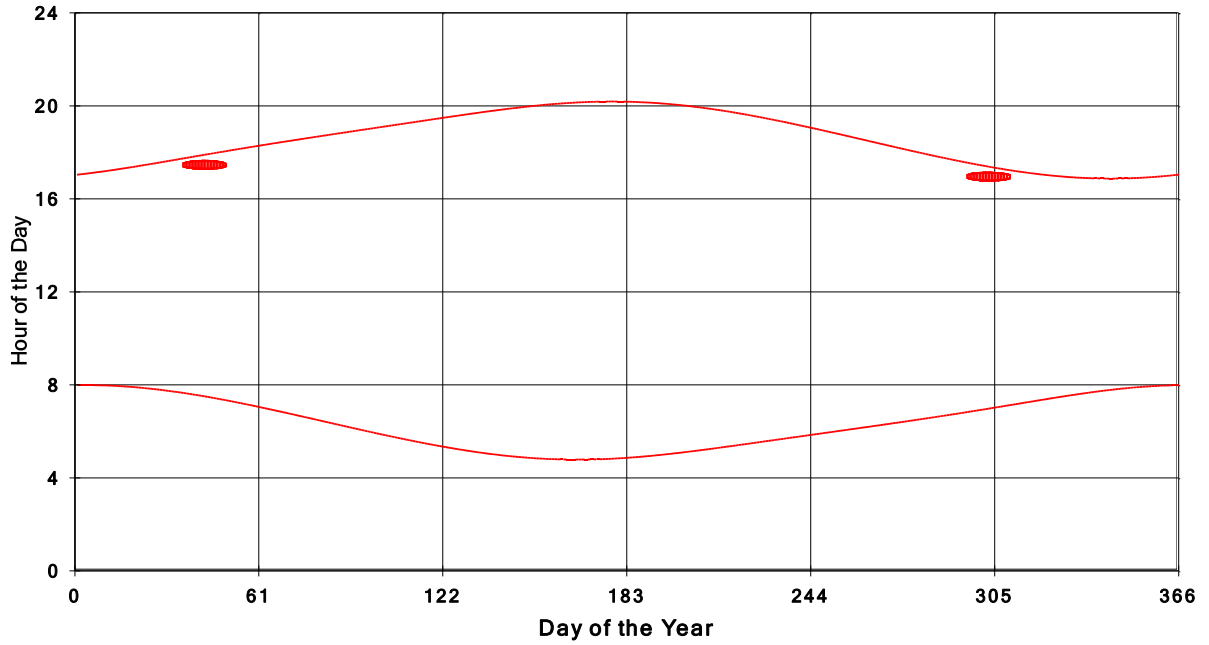

**January 31 2013 Flicker with no barns
shadow Times on House 3522, All Windows from All Turbine:**