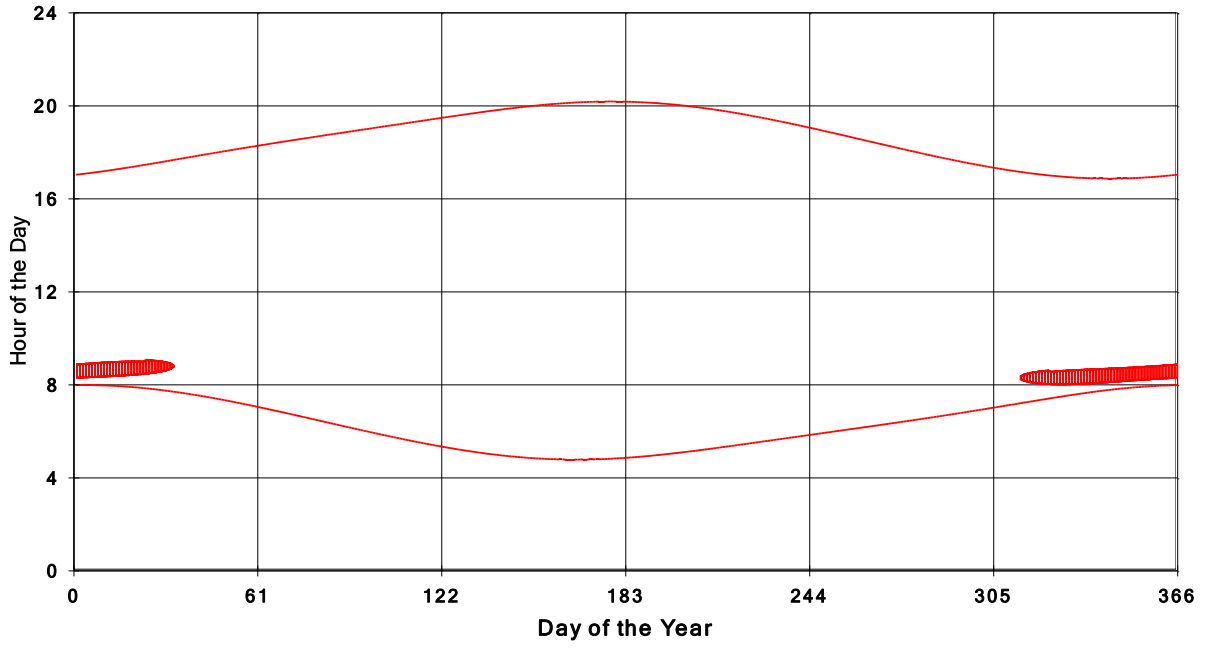

**January 31 2013 Flicker with no barns
shadow Times on House 3302, All Windows from All Turbine:**