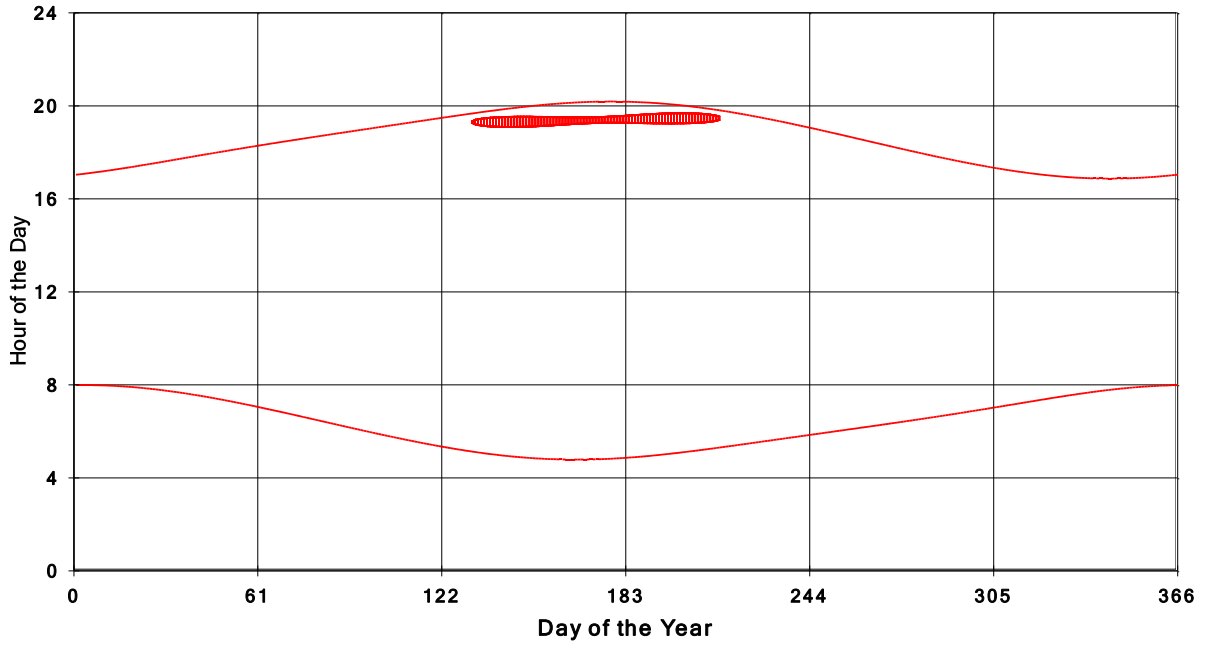

January 31 2013 Flicker with no barns
shadow Times on House 3254, All Windows from All Turbine: