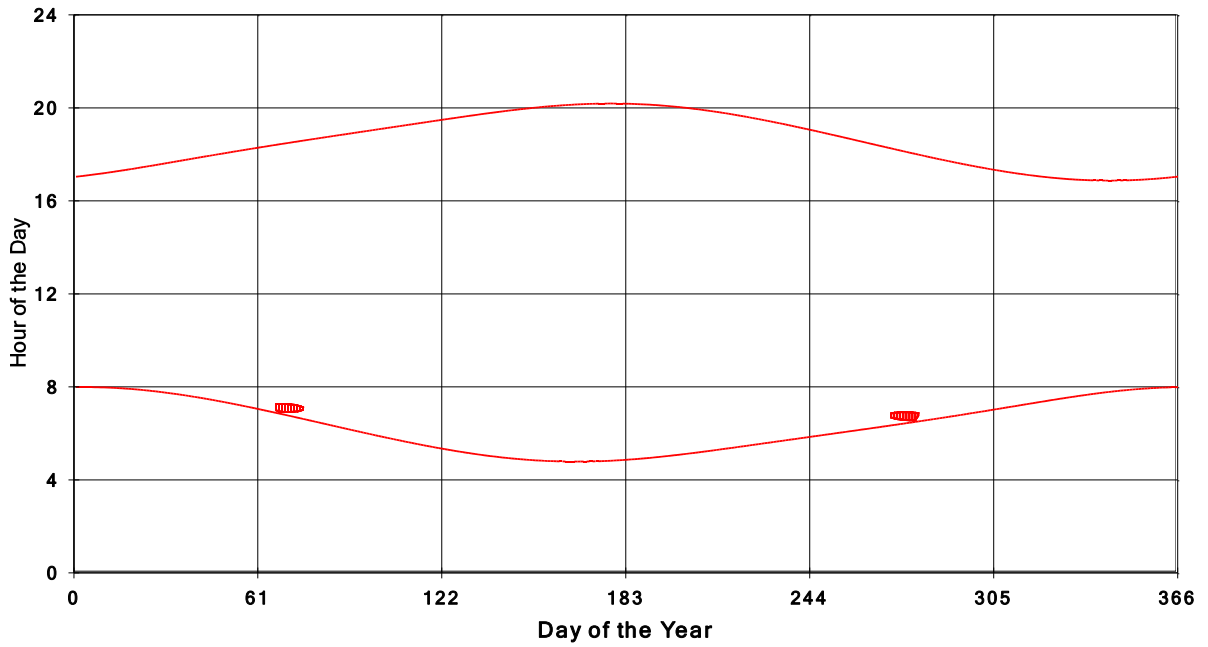

January 31 2013 Flicker with no barns
shadow Times on House 3061, All Windows from All Turbine: