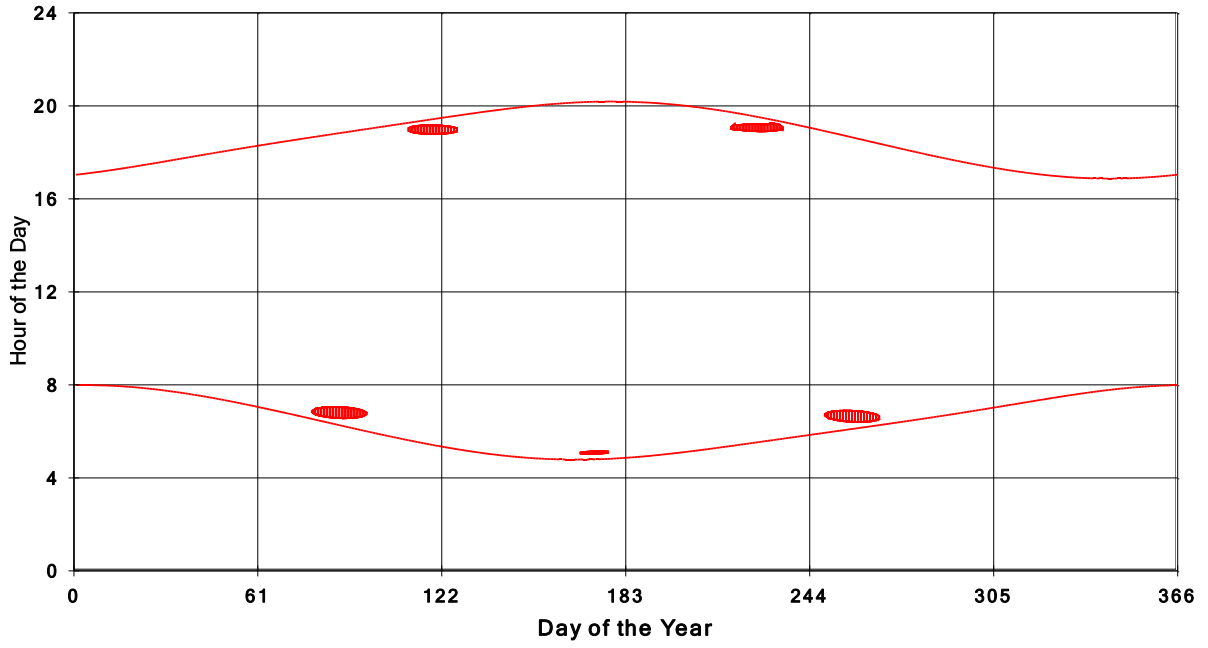

January 31 2013 Flicker with no barns
shadow Times on House 3160, All Windows from All Turbine: