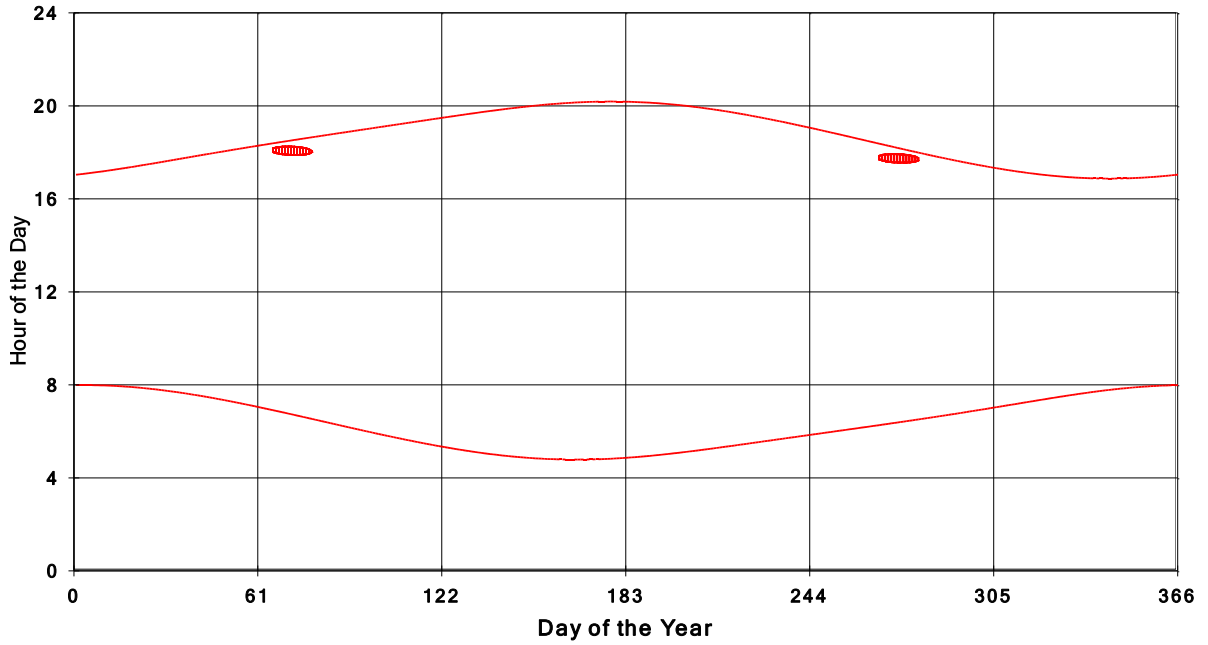

**January 31 2013 Flicker with no barns
hadow Times on House 3131, All Windows from All Turbine:**