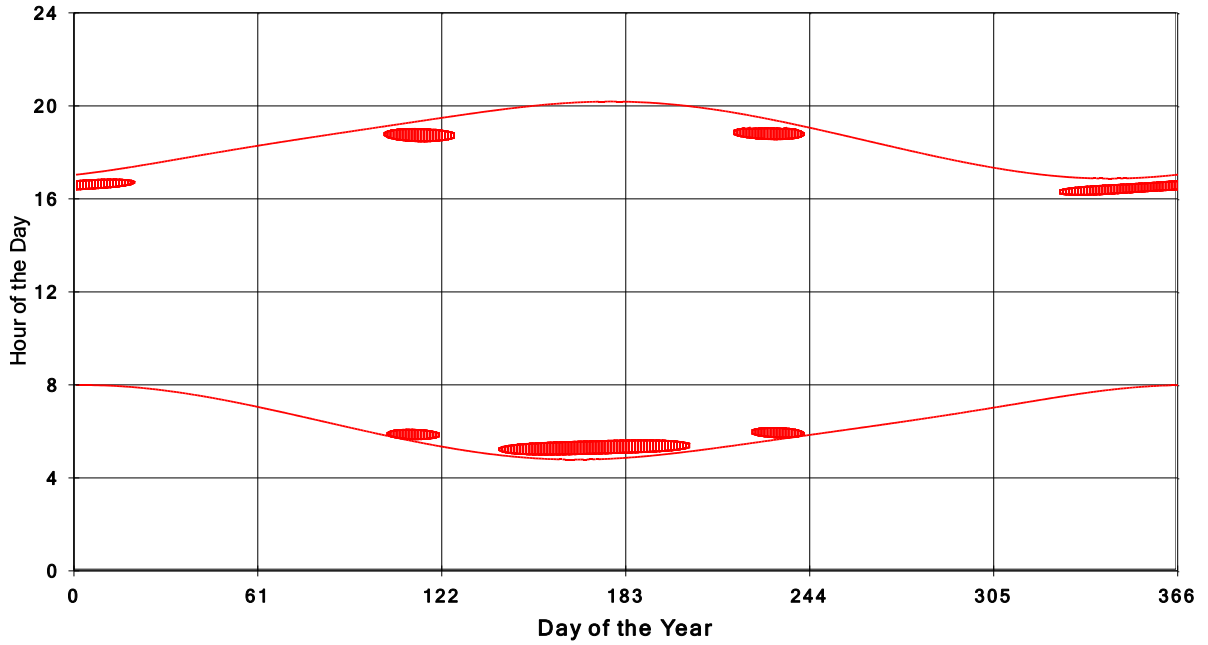

**January 31 2013 Flicker with no barns
shadow Times on House 3117, All Windows from All Turbine:**