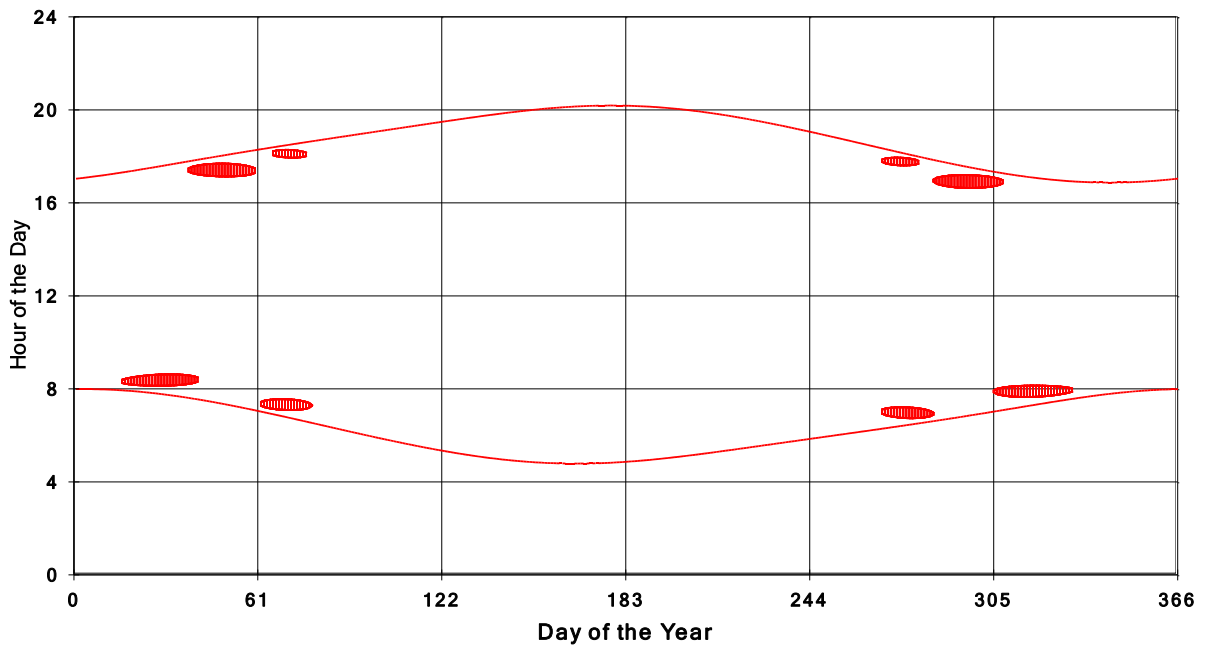

January 31 2013 Flicker with no barns
shadow Times on House 3063, All Windows from All Turbine:

January 31 2013 Flicker with no barns
shadow Times on House 3062, All Windows from All Turbine: