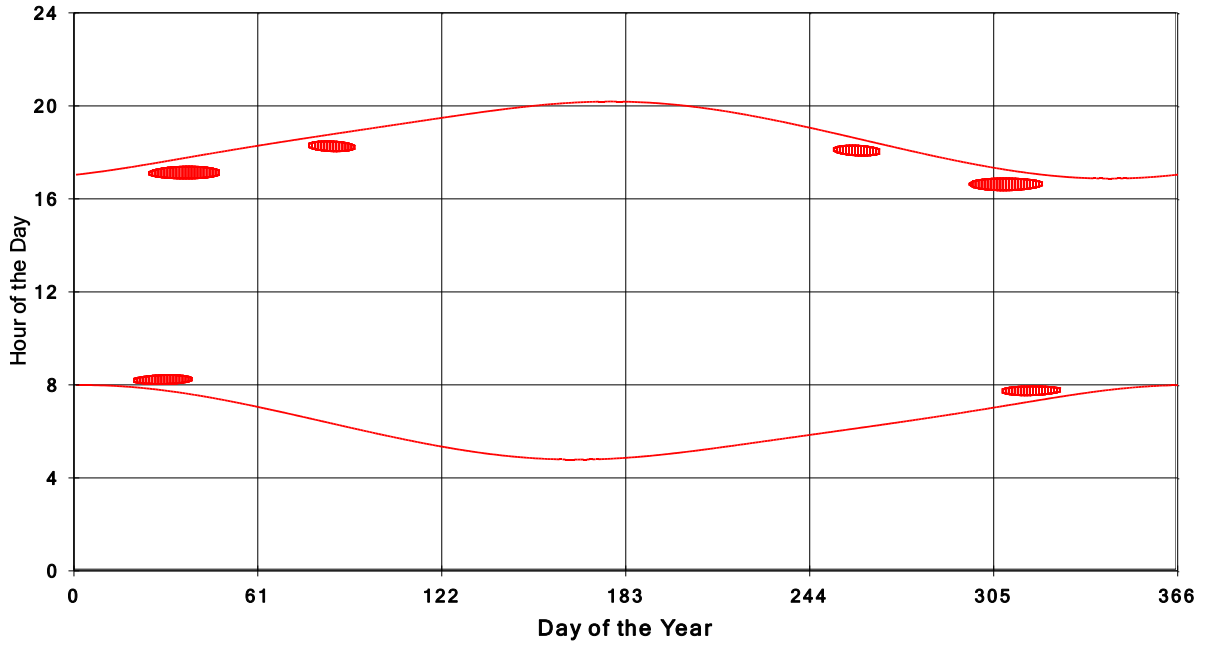

January 31 2013 Flicker with no barns
Shadow Times on House 3072, All Windows from All Turbine: