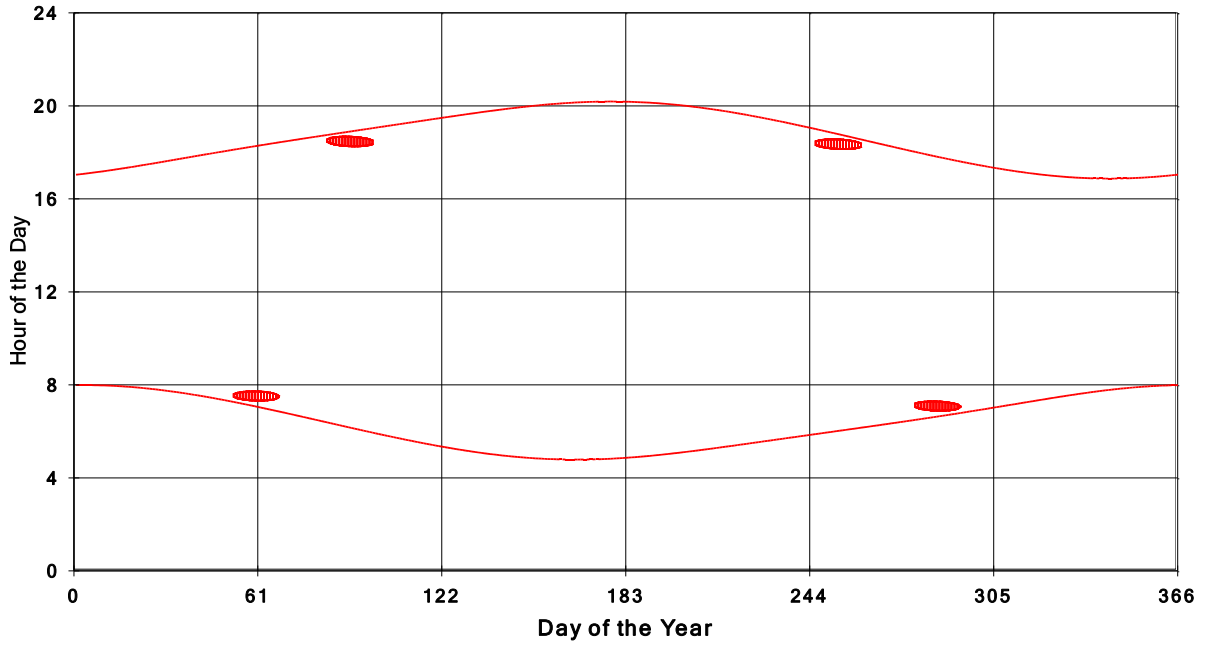

January 31 2013 Flicker with no barns
hadow Times on House 3162, All Windows from All Turbine: