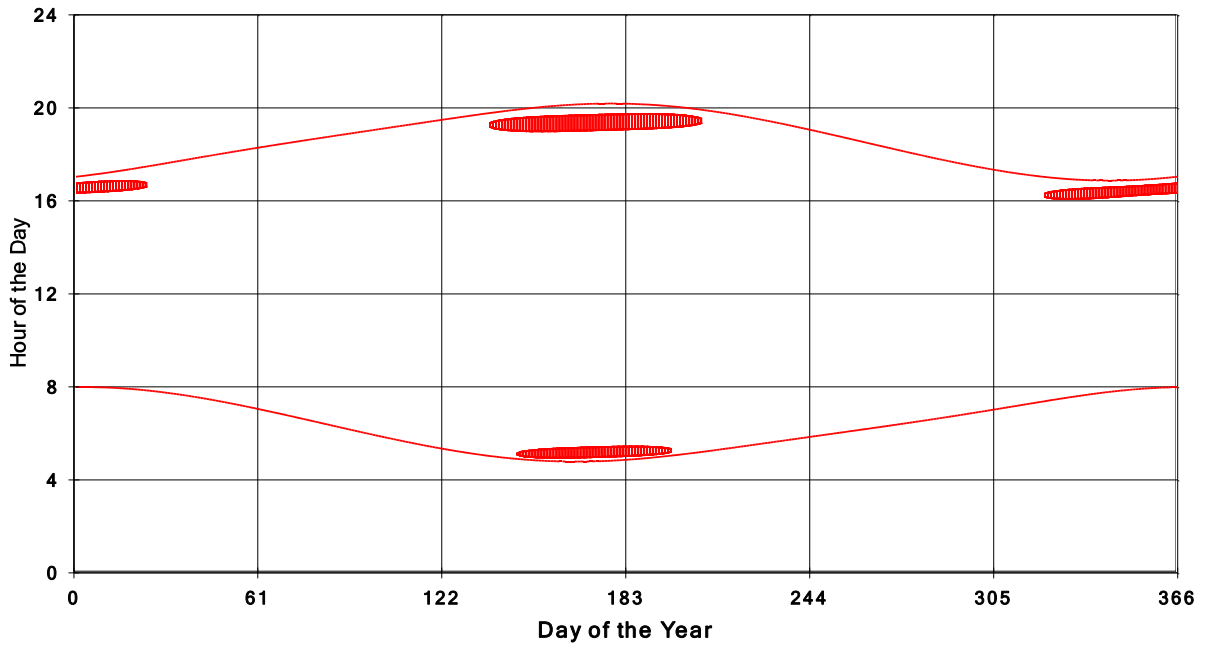

**January 31 2013 Flicker with no barns
shadow Times on House 3147, All Windows from All Turbine:**

**January 31 2013 Flicker with no barns
shadow Times on House 3146, All Windows from All Turbine:**