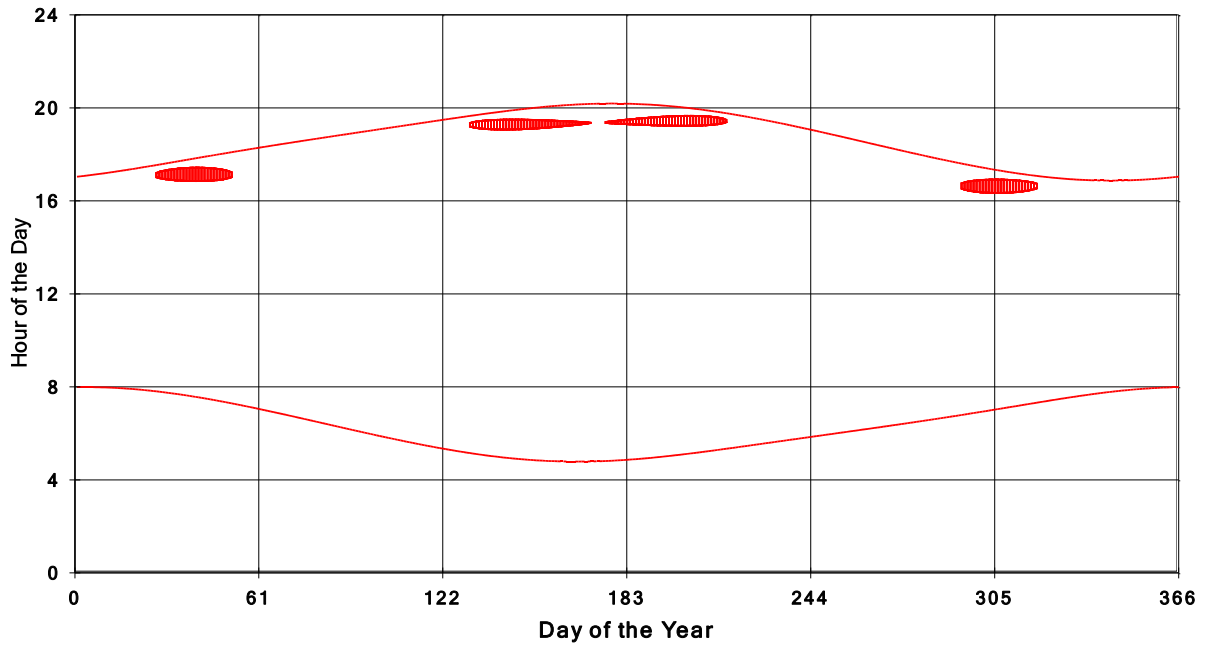

January 31 2013 Flicker with no barns
shadow Times on House 3063, All Windows from All Turbine: