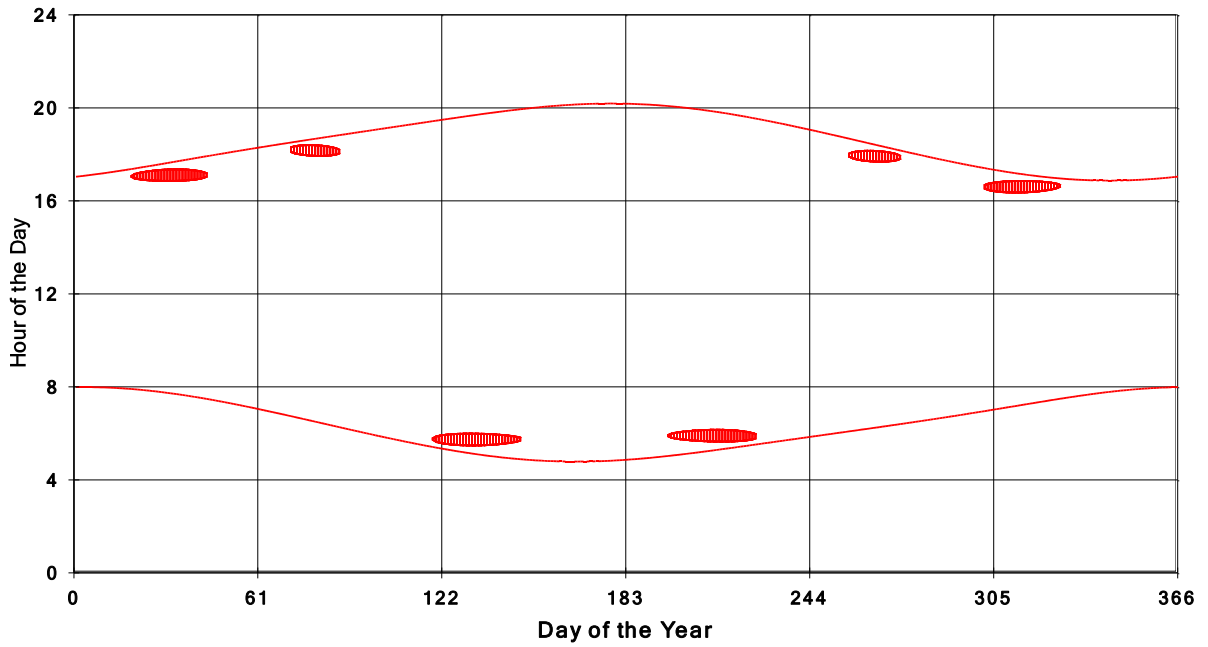

**January 31 2013 Flicker with no barns
hadow Times on House 3051, All Windows from All Turbine:**

January 31 2013 Flicker with no barns
hadow Times on House 3050, All Windows from All Turbine: