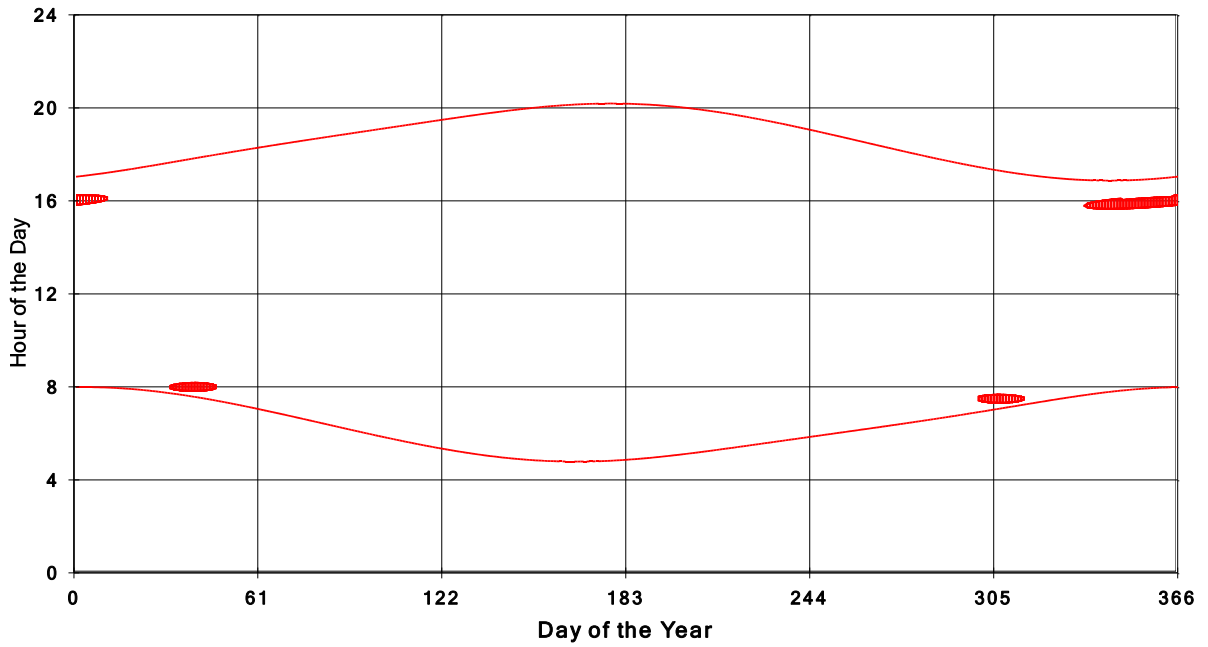

**January 31 2013 Flicker with no barns
shadow Times on House 3078, All Windows from All Turbine:**

January 31 2013 Flicker with no barns
Shadow Times on House 3075, All Windows from All Turbine: