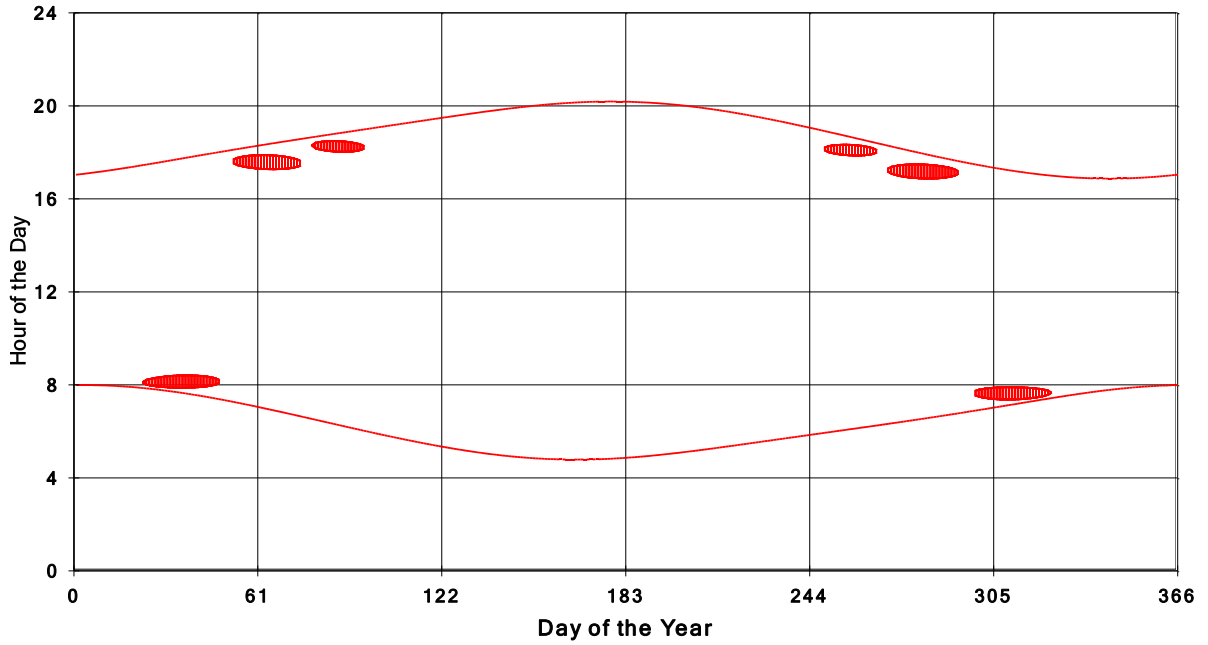

**January 31 2013 Flicker with no barns  
shadow Times on House 3081, All Windows from All Turbine:**

**January 31 2013 Flicker with no barns  
shadow Times on House 3084, All Windows from All Turbine:**

**January 31 2013 Flicker with no barns  
shadow Times on House 3086, All Windows from All Turbine:**

January 31 2013 Flicker with no barns  
Shadow Times on House 3094, All Windows from All Turbine:

January 31 2013 Flicker with no barns  
Shadow Times on House 3110, All Windows from All Turbine: