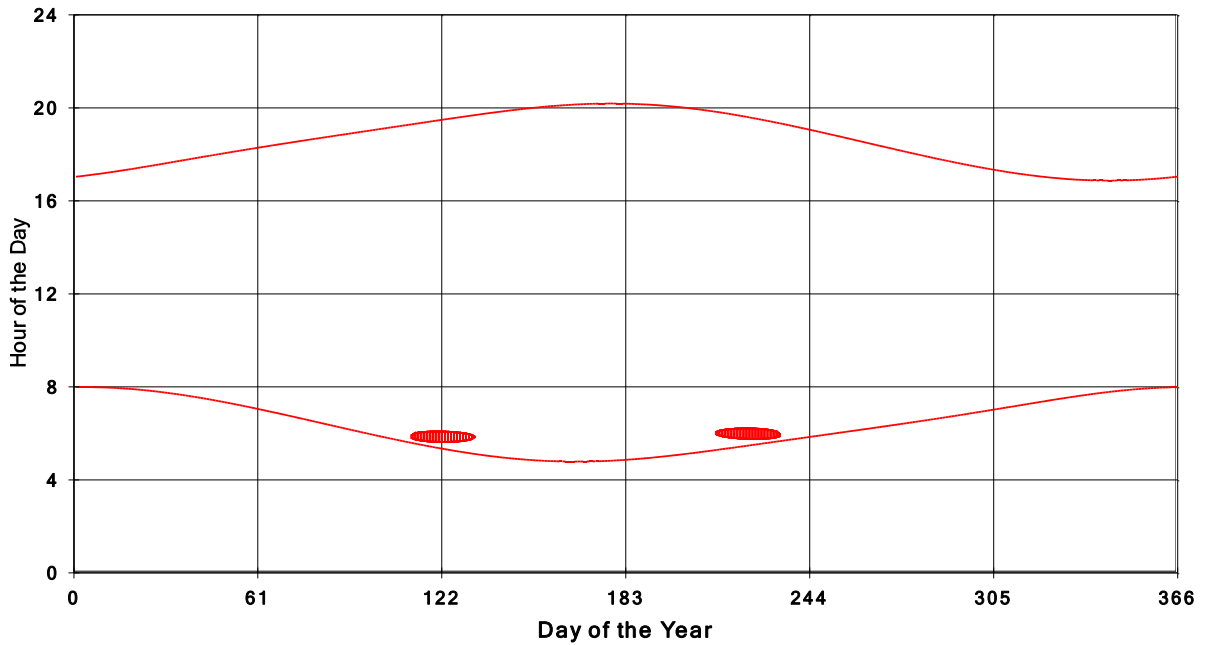

**January 31 2013 Flicker with no barns
shadow Times on House 3183, All Windows from All Turbine:**

**January 31 2013 Flicker with no barns
shadow Times on House 3178, All Windows from All Turbine:**