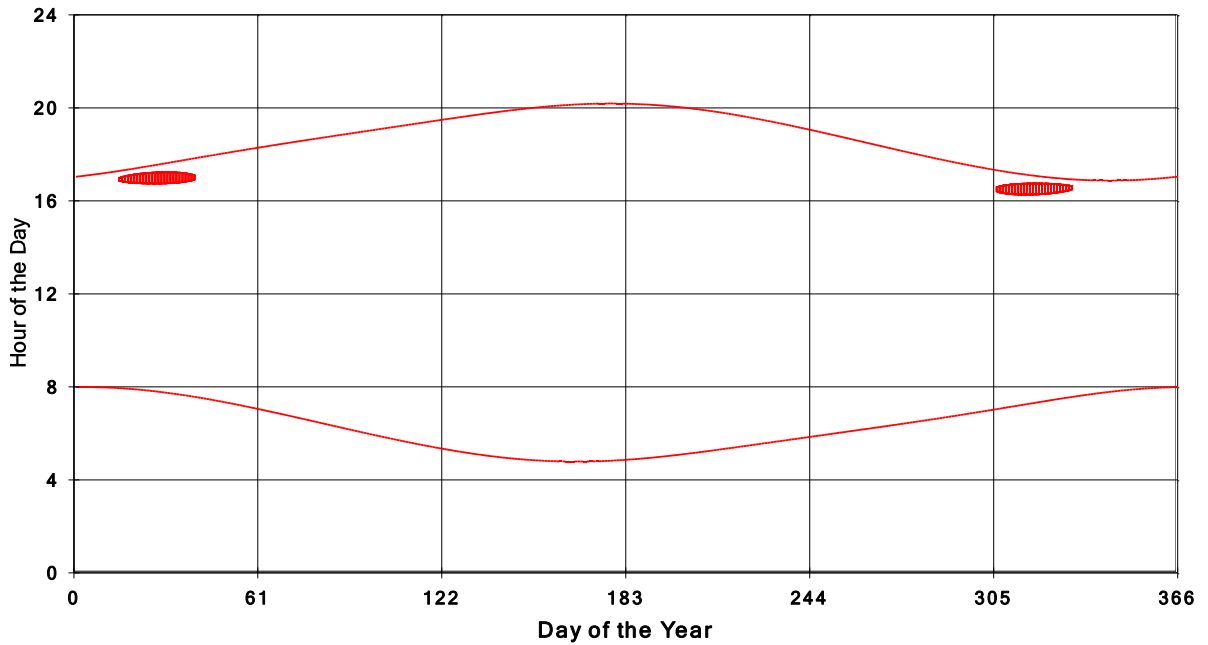

**January 31 2013 Flicker with no barns
shadow Times on House 3191, All Windows from All Turbine:**

**January 31 2013 Flicker with no barns
shadow Times on House 3190, All Windows from All Turbine:**