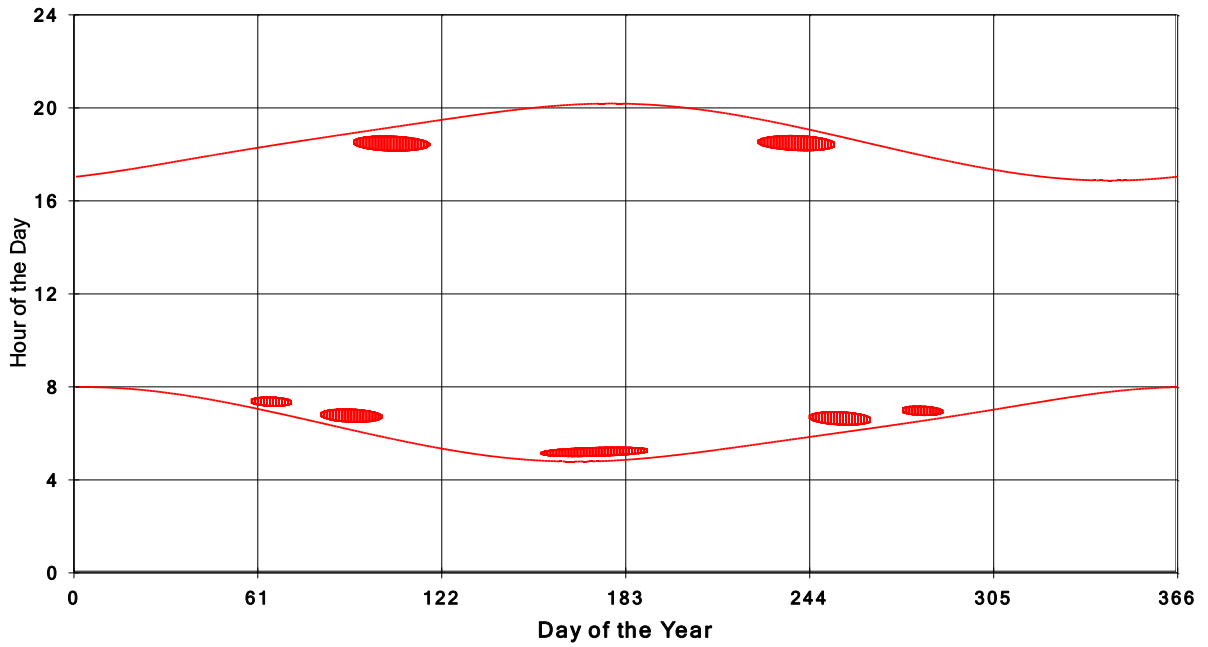

**January 31 2013 Flicker with no barns
shadow Times on House 3166, All Windows from All Turbine:**

January 31 2013 Flicker with no barns
shadow Times on House 3165, All Windows from All Turbine: