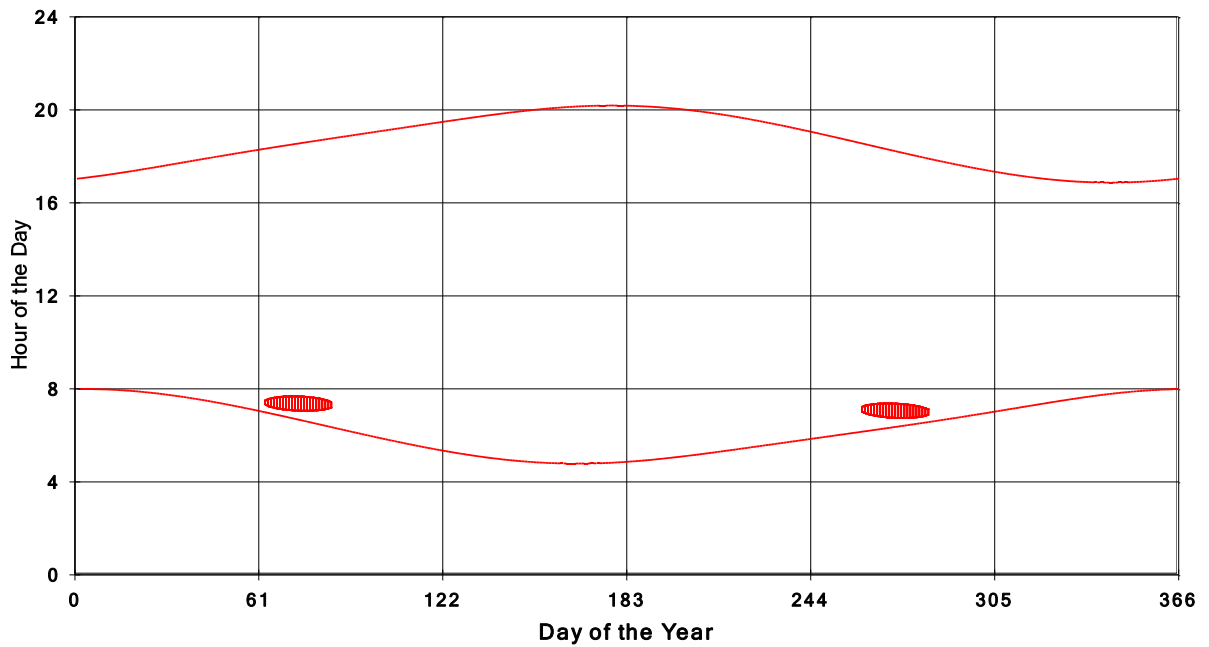

**January 31 2013 Flicker with no barns
shadow Times on House 3065, All Windows from All Turbine:**

January 31 2013 Flicker with no barns
shadow Times on House 3064, All Windows from All Turbine: