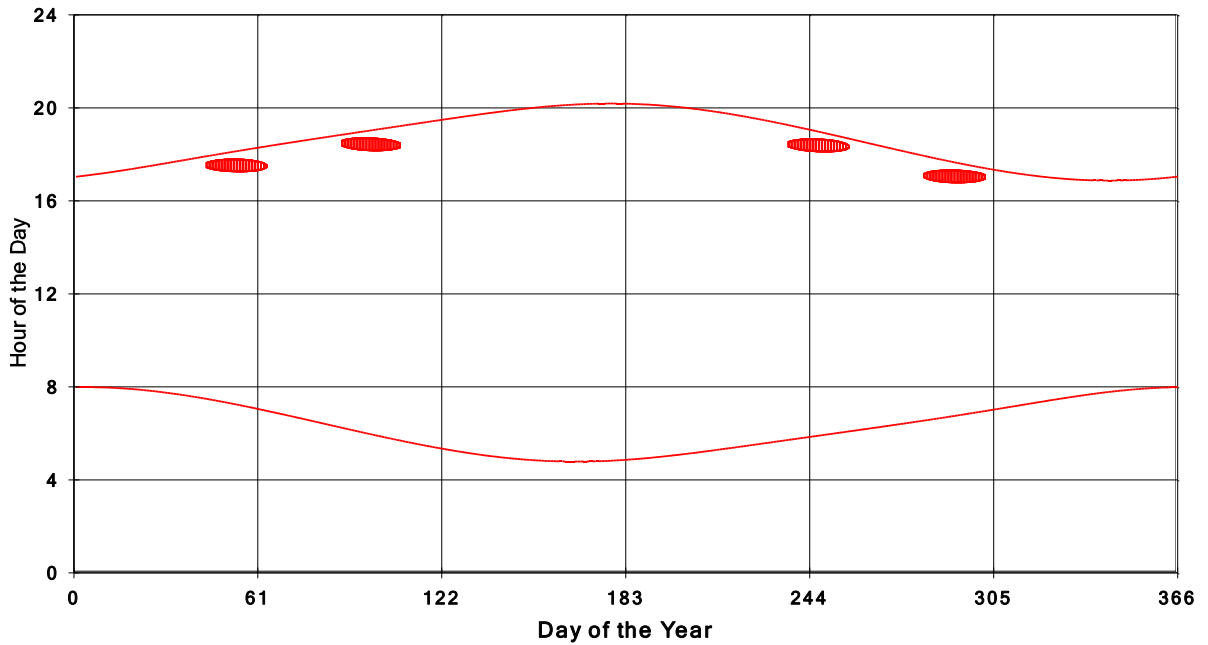

**January 31 2013 Flicker with no barns
shadow Times on House 3056, All Windows from All Turbine:**

**January 31 2013 Flicker with no barns
shadow Times on House 3055, All Windows from All Turbine:**