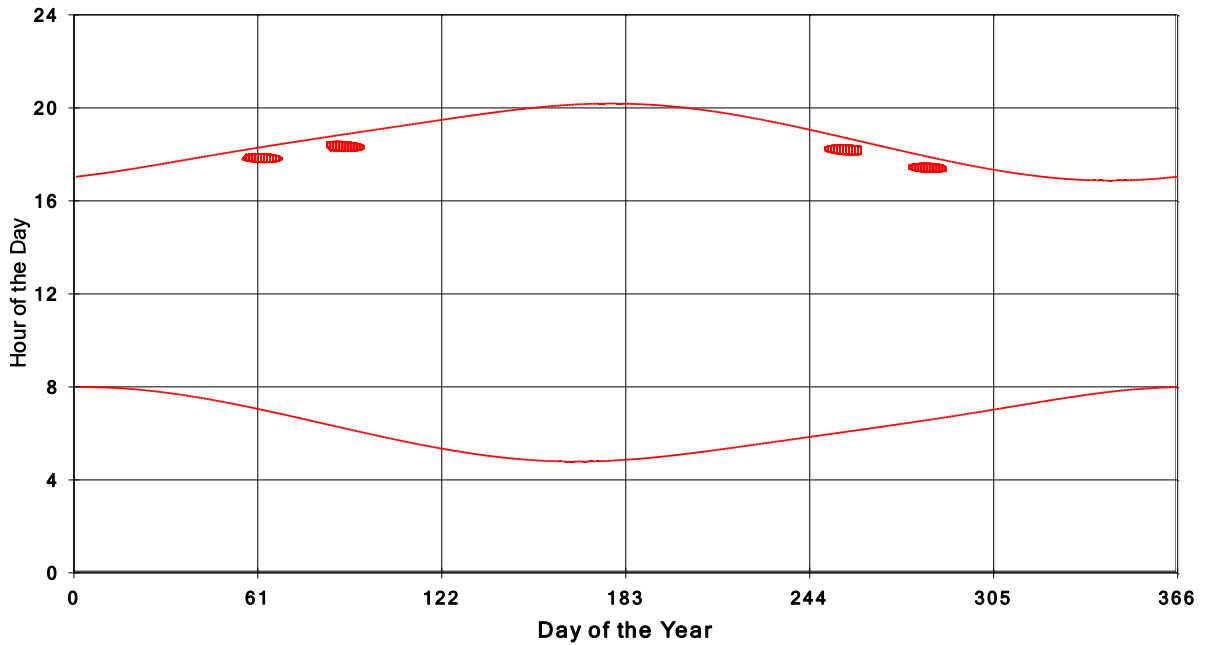

**January 31 2013 Flicker with no barns
shadow Times on House 3084, All Windows from All Turbine:**

**January 31 2013 Flicker with no barns
shadow Times on House 3081, All Windows from All Turbine:**