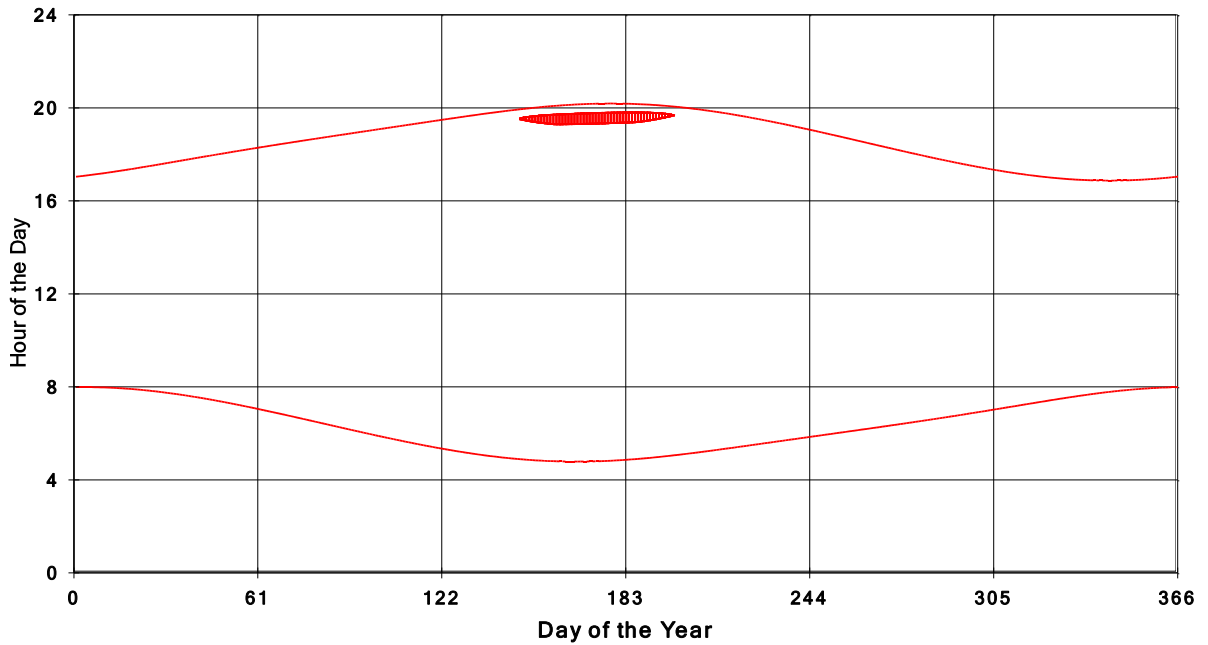

**January 31 2013 Flicker with no barns
shadow Times on House 3217, All Windows from All Turbine:**

**January 31 2013 Flicker with no barns
hadow Times on House 3214, All Windows from All Turbine:**