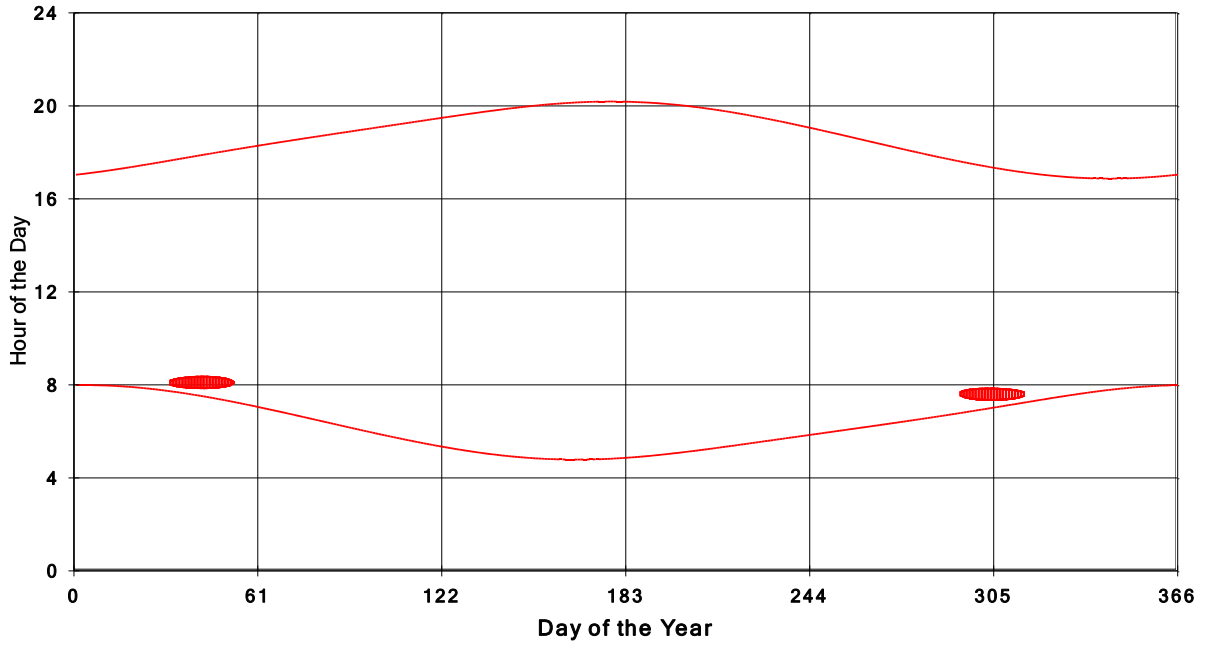

**January 31 2013 Flicker with no barns
shadow Times on House 3147, All Windows from All Turbine:**