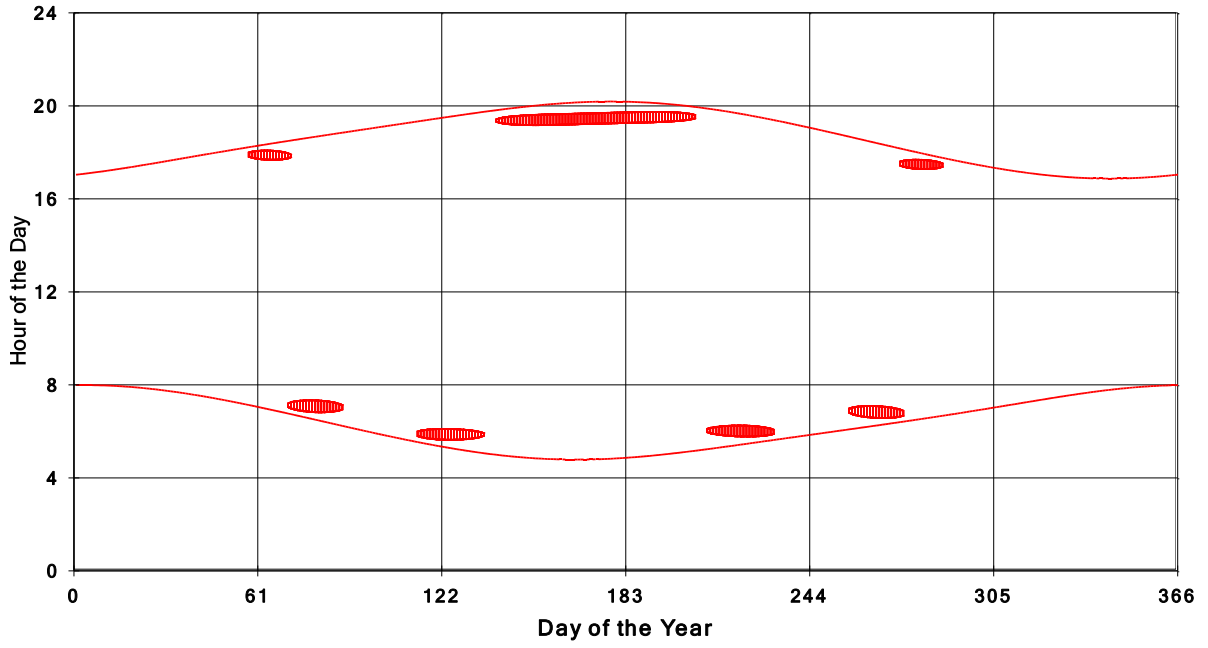

**January 31 2013 Flicker with no barns
shadow Times on House 3150, All Windows from All Turbine:**