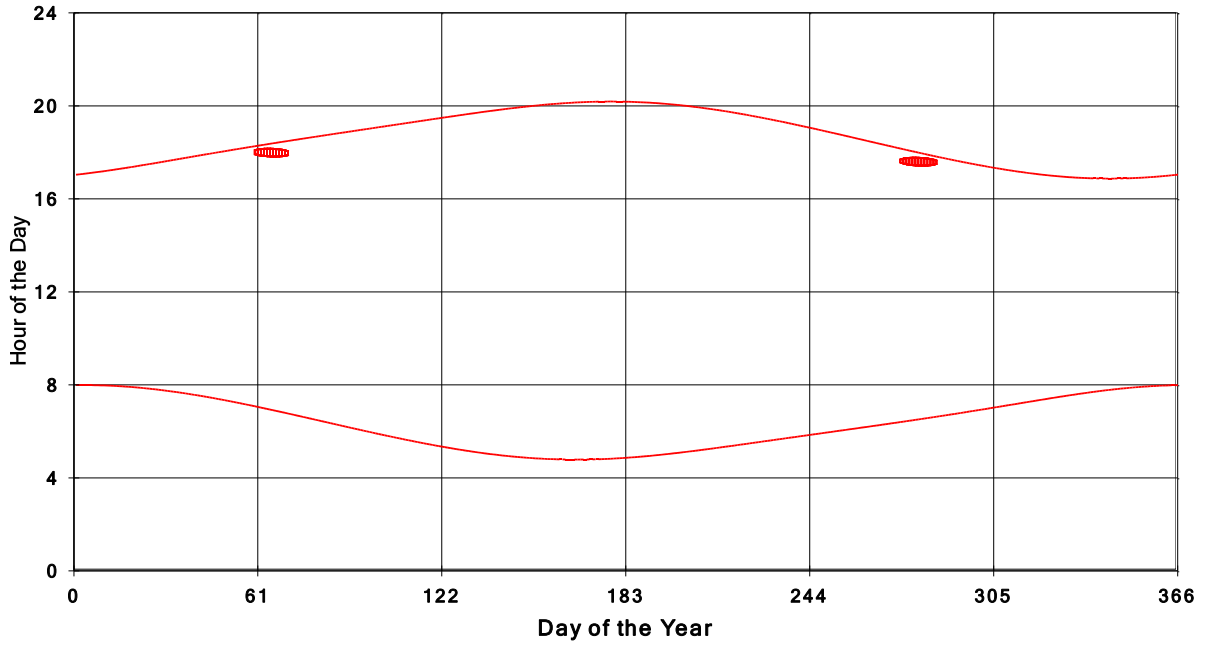

**January 31 2013 Flicker with no barns
hadow Times on House 3139, All Windows from All Turbine:**