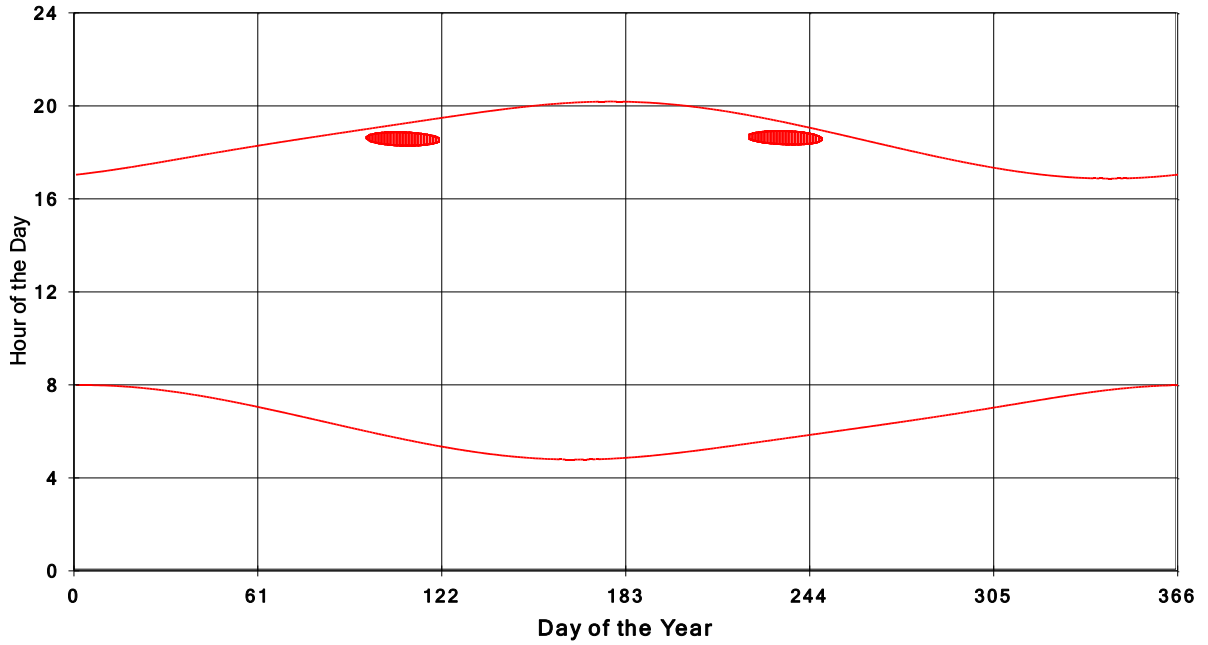

**January 31 2013 Flicker with no barns
shadow Times on House 3142, All Windows from All Turbine:**