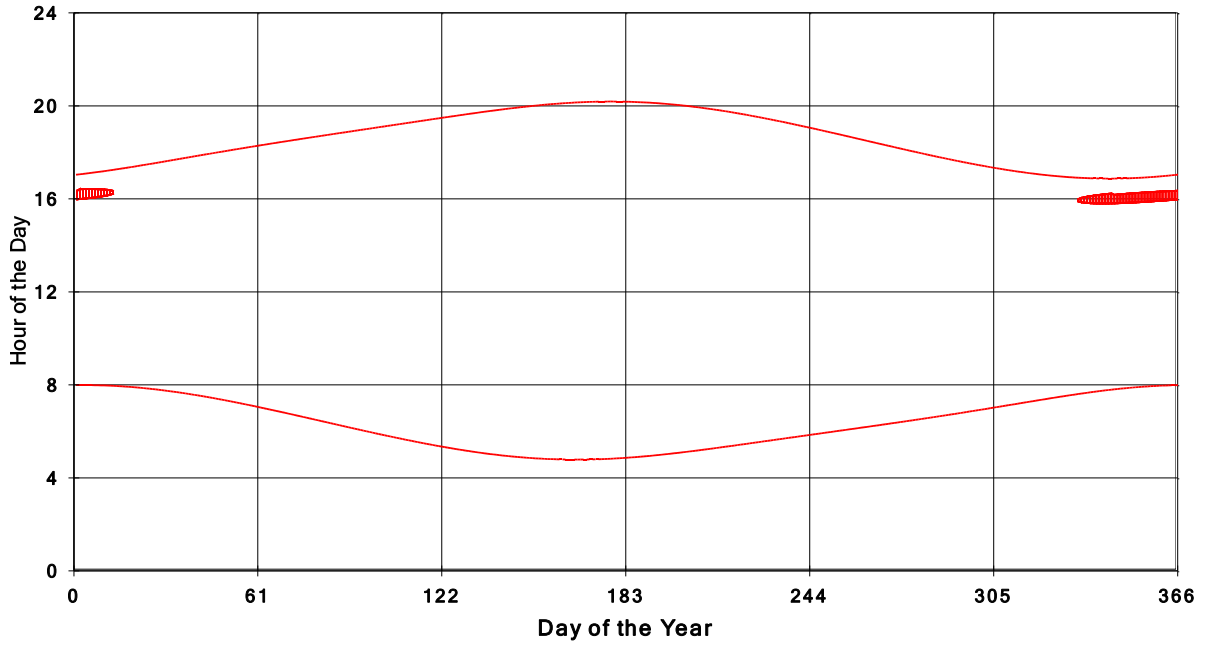

**January 31 2013 Flicker with no barns
shadow Times on House 3186, All Windows from All Turbine:**