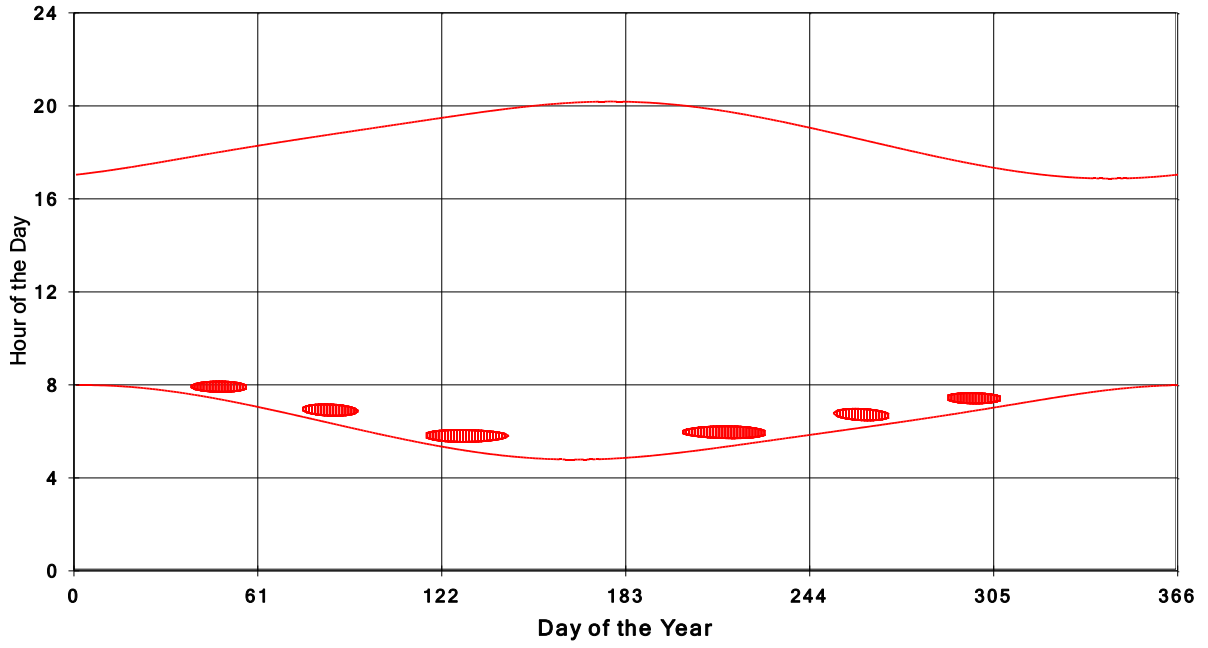

**January 31 2013 Flicker with no barns
shadow Times on House 3166, All Windows from All Turbine:**