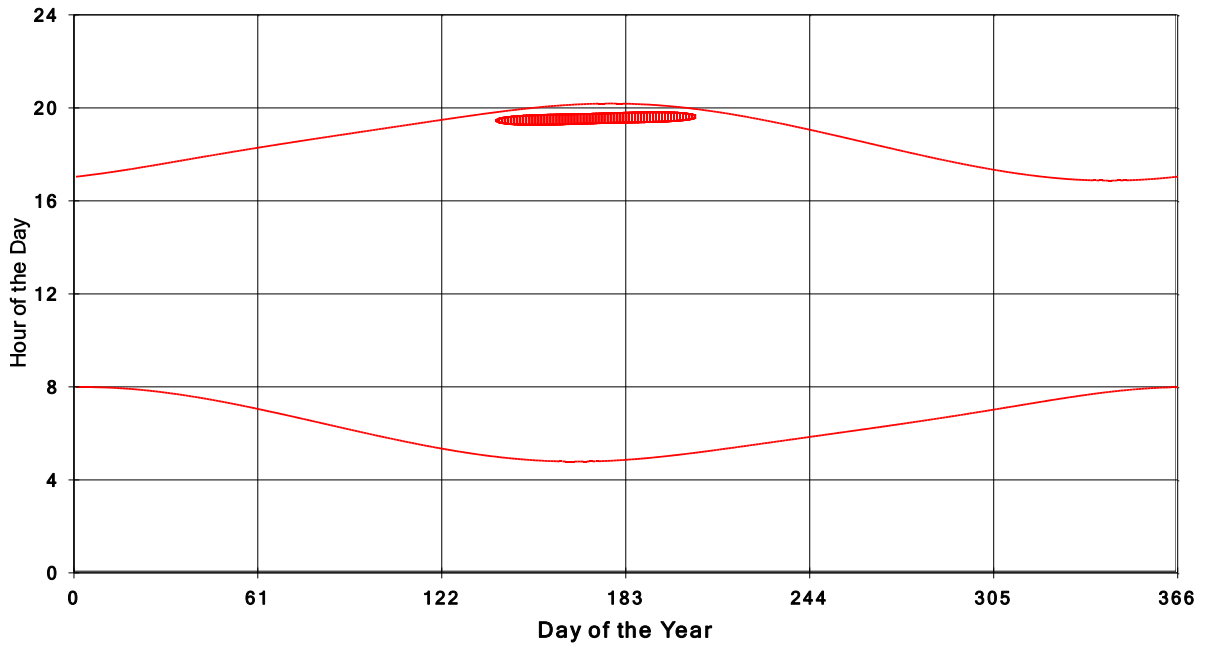

January 31 2013 Flicker with no barns
shadow Times on House 3254, All Windows from All Turbine:

**January 31 2013 Flicker with no barns
shadow Times on House 3253, All Windows from All Turbine:**