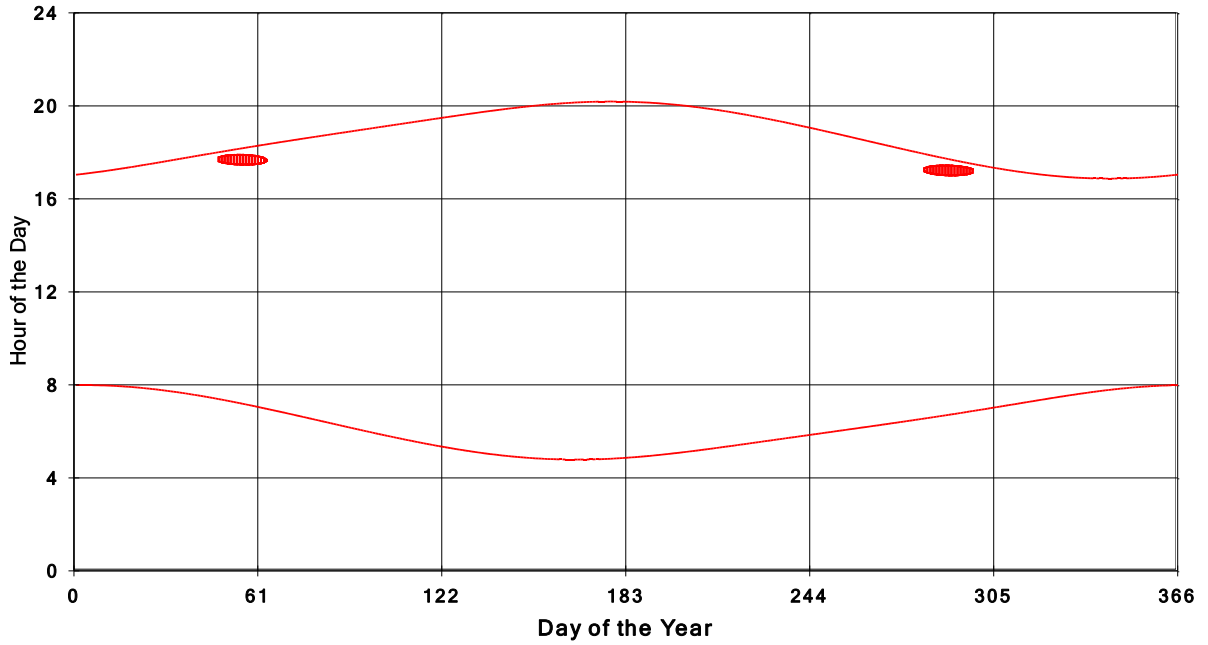

January 31 2013 Flicker with no barns  
shadow Times on House 3018, All Windows from All Turbine:

January 31 2013 Flicker with no barns  
shadow Times on House 3024, All Windows from All Turbine:

January 31 2013 Flicker with no barns  
hadow Times on House 3049, All Windows from All Turbine: