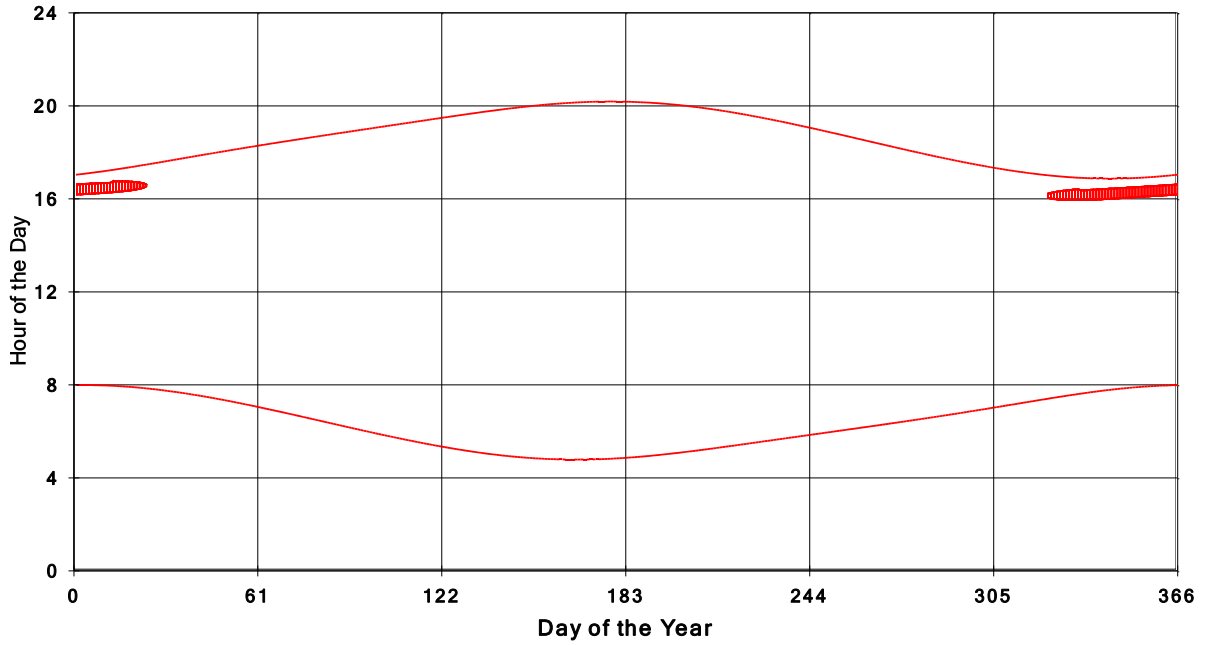

**January 31 2013 Flicker with no barns
hadow Times on House 3198, All Windows from All Turbine:**