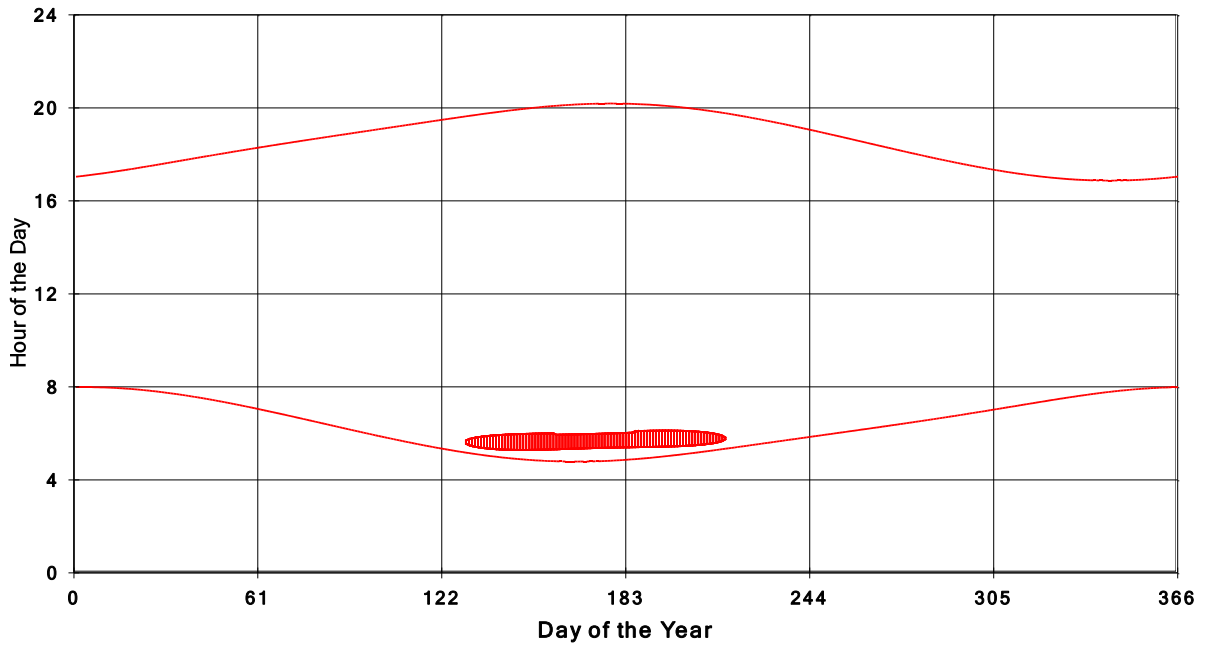

**January 31 2013 Flicker with no barns
shadow Times on House 3053, All Windows from All Turbine:**

**January 31 2013 Flicker with no barns
hadow Times on House 3052, All Windows from All Turbine:**