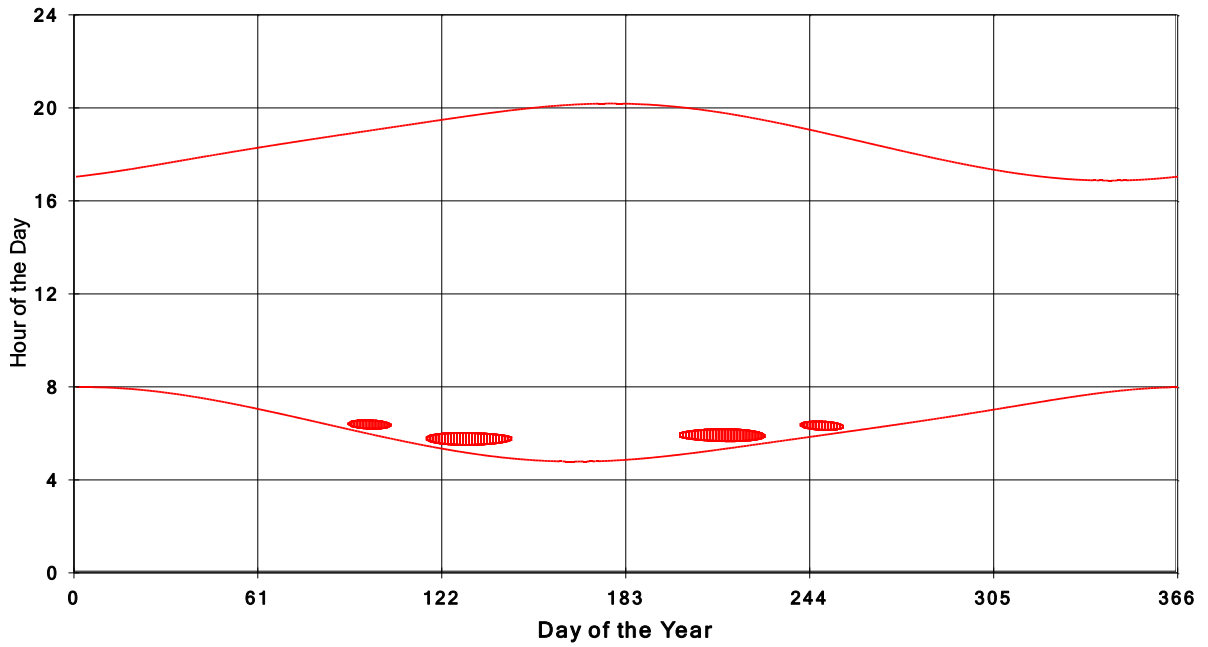

January 31 2013 Flicker with no barns
Shadow Times on House 3094, All Windows from All Turbine:

**January 31 2013 Flicker with no barns
shadow Times on House 3086, All Windows from All Turbine:**