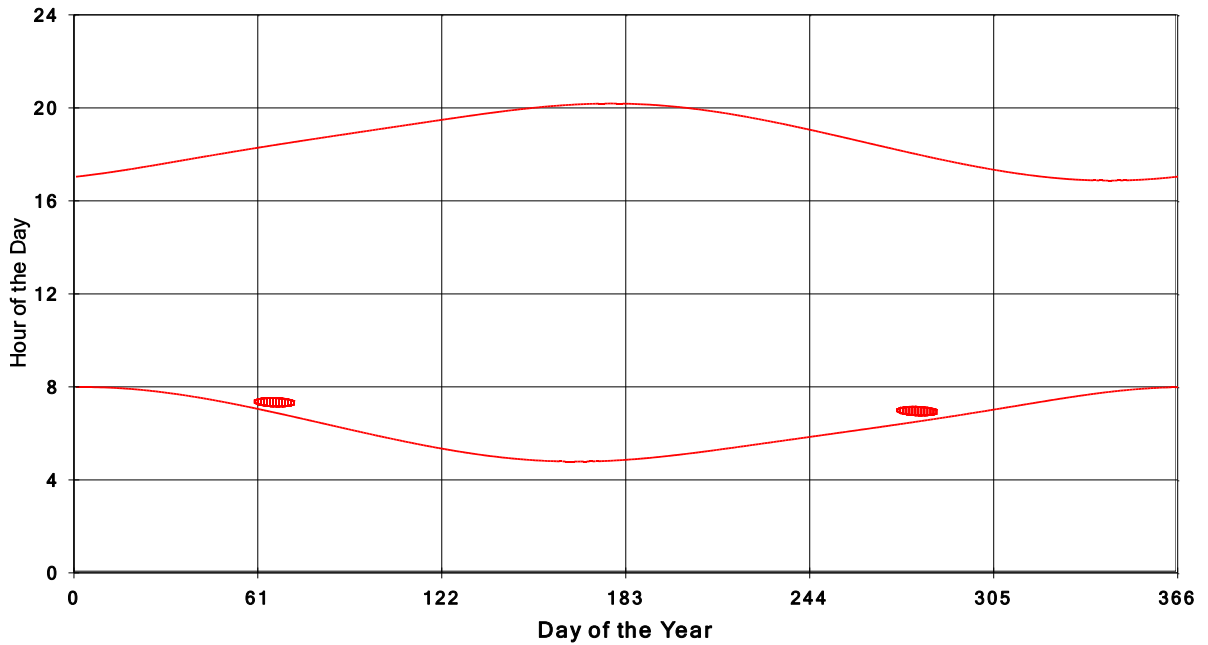

**January 31 2013 Flicker with no barns
shadow Times on House 3171, All Windows from All Turbine:**

**January 31 2013 Flicker with no barns
shadow Times on House 3170, All Windows from All Turbine:**