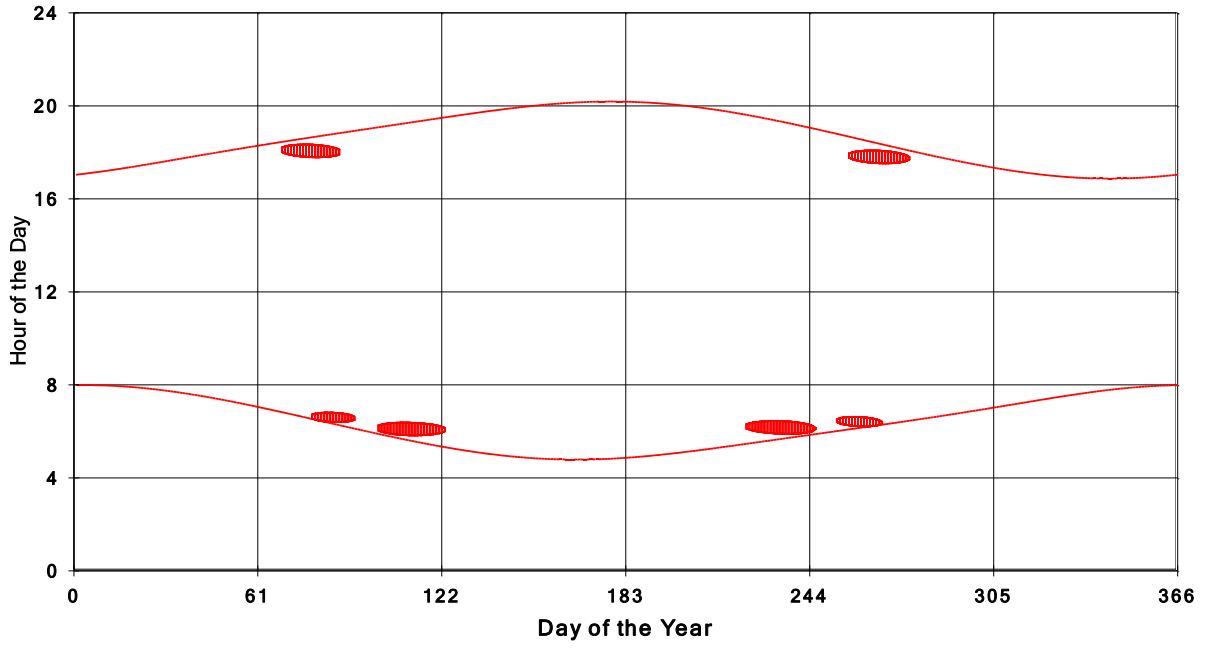

**January 31 2013 Flicker with no barns
hadow Times on House 3051, All Windows from All Turbine:**