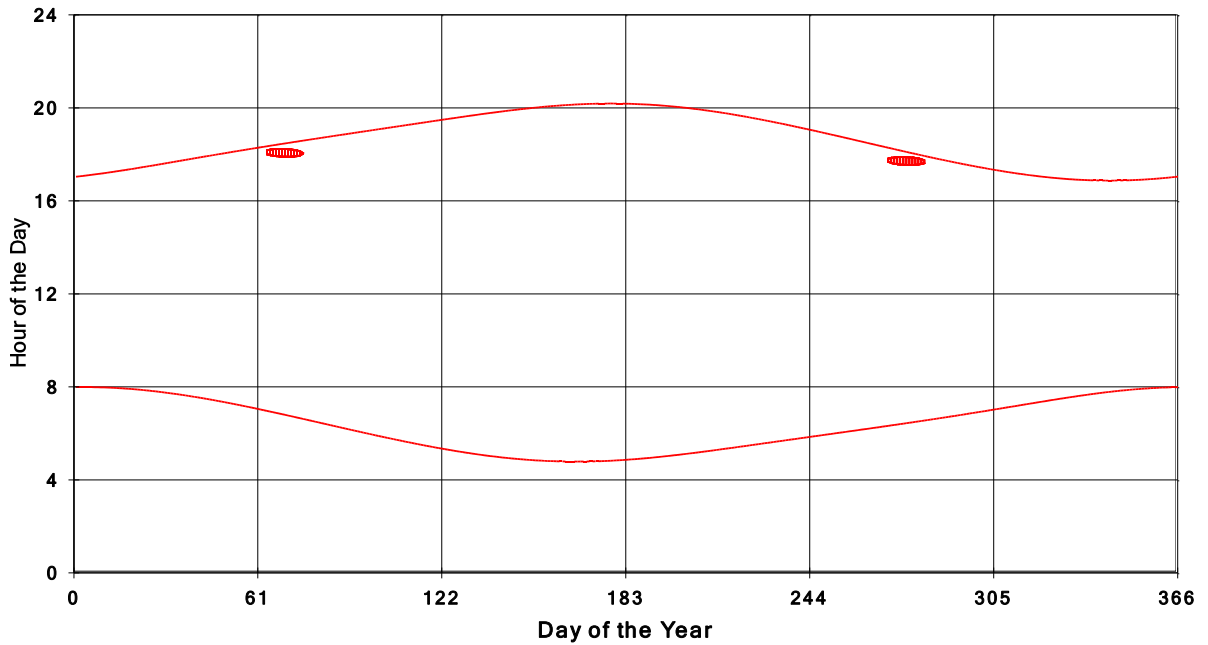

**January 31 2013 Flicker with no barns
hadow Times on House 3139, All Windows from All Turbine:**

**January 31 2013 Flicker with no barns
hadow Times on House 3136, All Windows from All Turbine:**