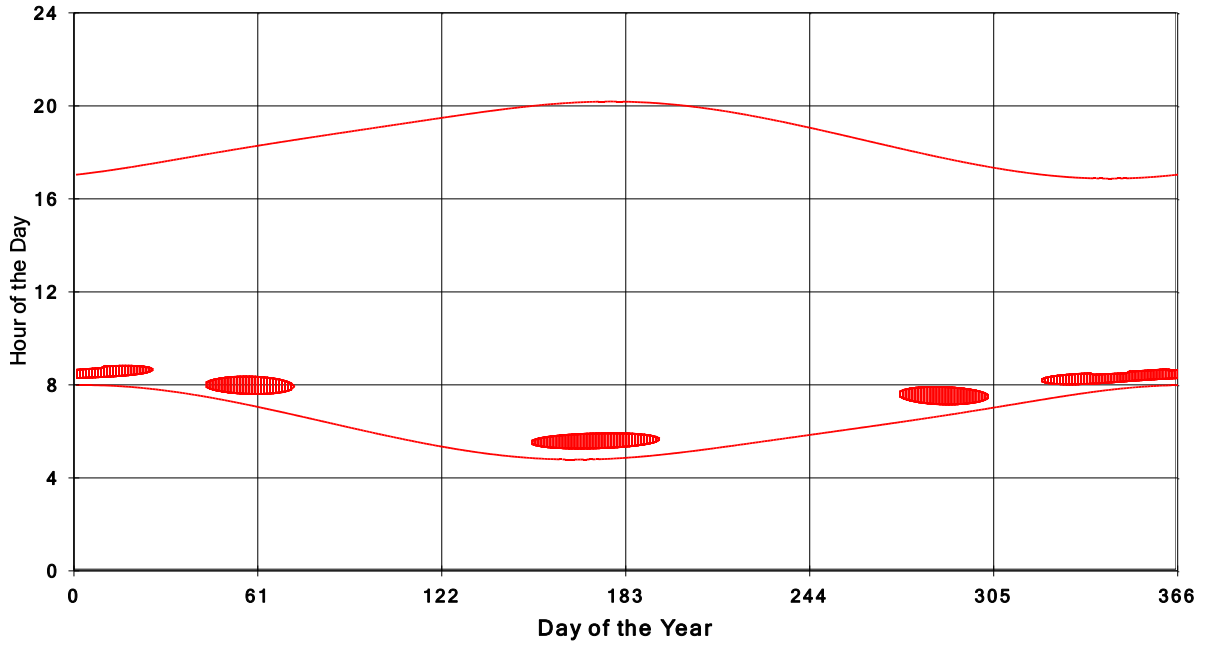

January 31 2013 Flicker with no barns
shadow Times on House 3122, All Windows from All Turbine: