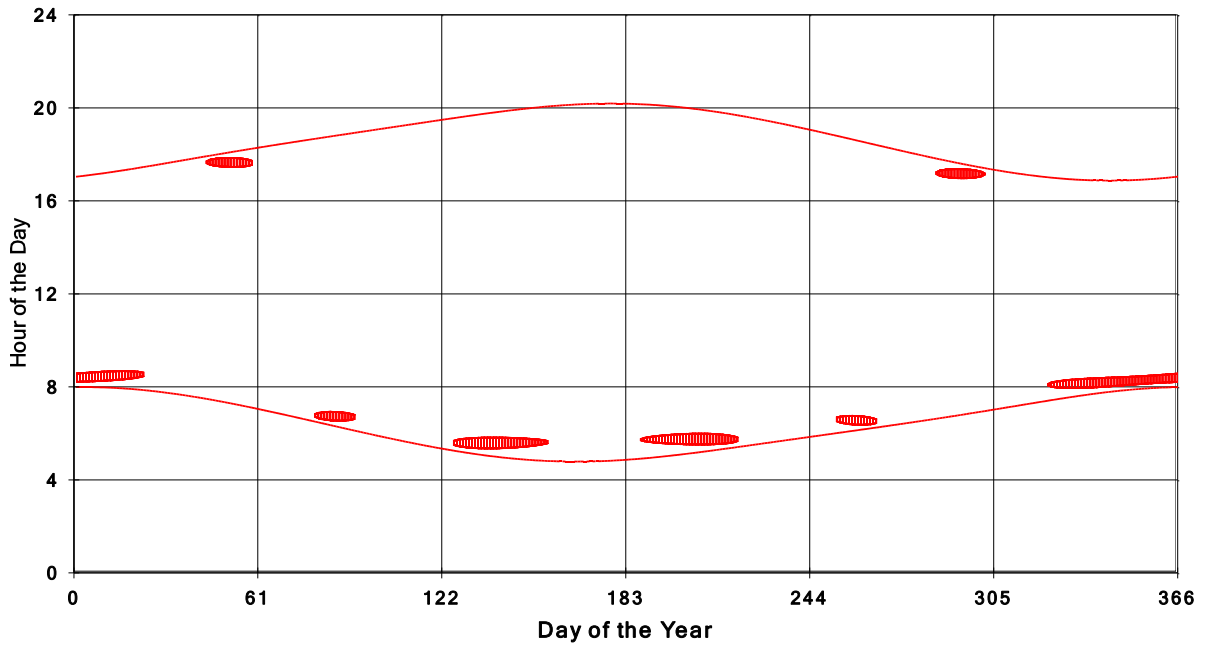

January 31 2013 Flicker with no barns
hadow Times on House 3162, All Windows from All Turbine:

January 31 2013 Flicker with no barns
shadow Times on House 3161, All Windows from All Turbine: