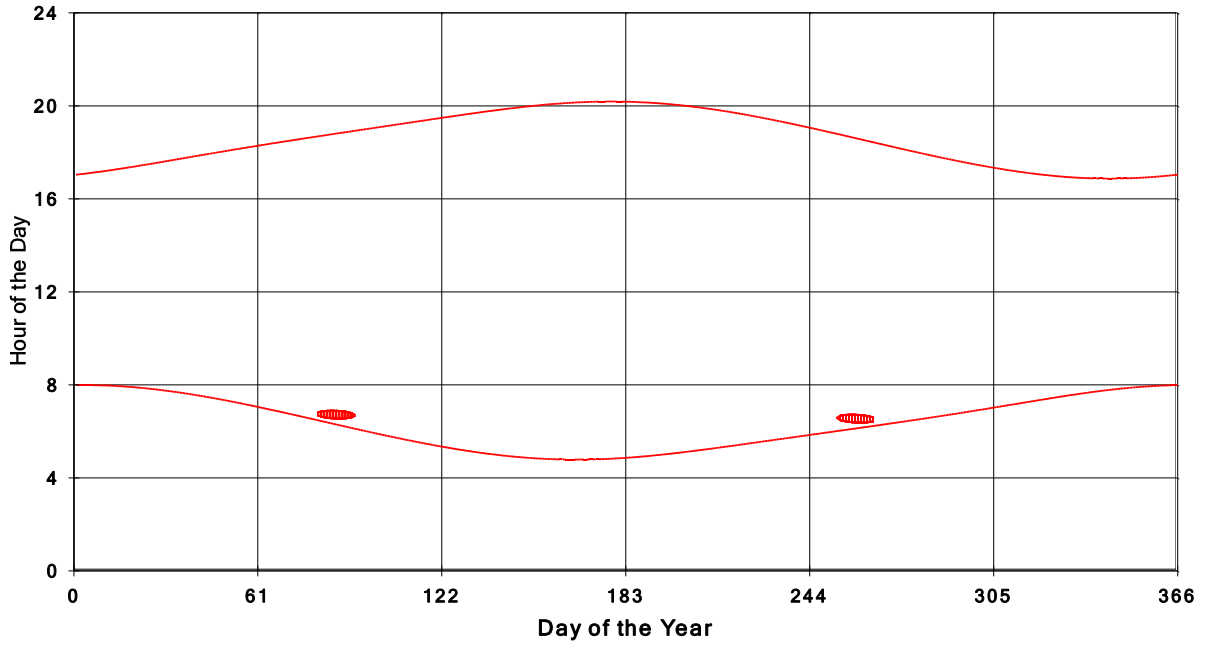

**January 31 2013 Flicker with no barns
shadow Times on House 3171, All Windows from All Turbine:**