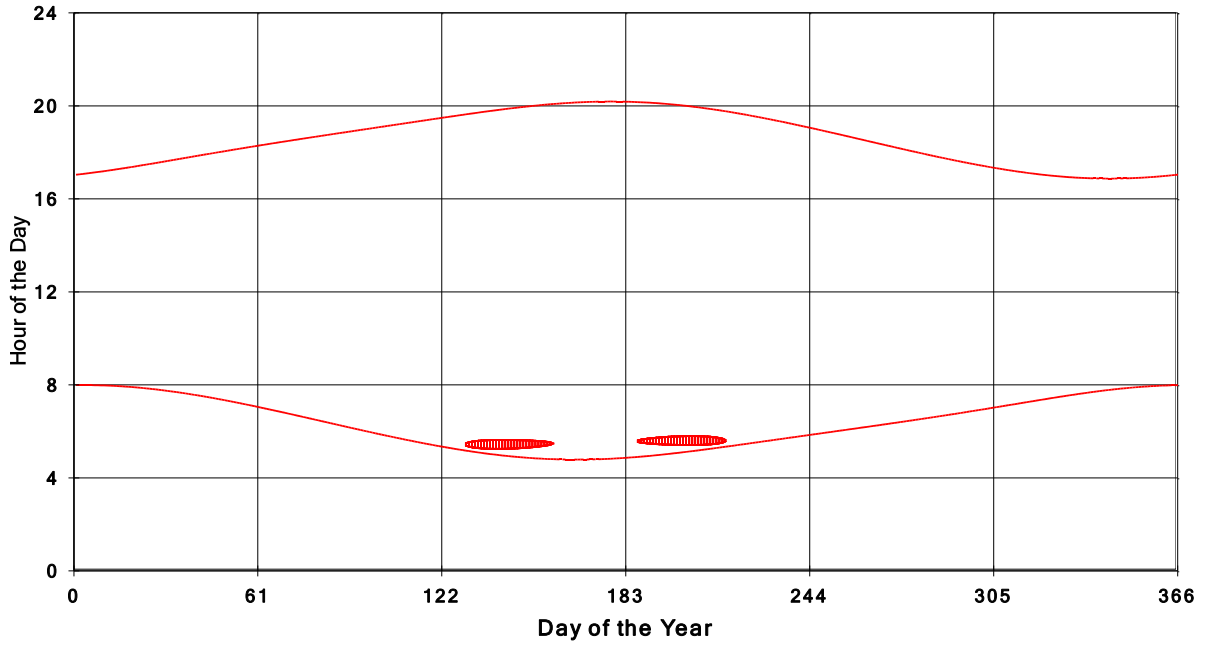

**January 31 2013 Flicker with no barns
shadow Times on House 3217, All Windows from All Turbine:**