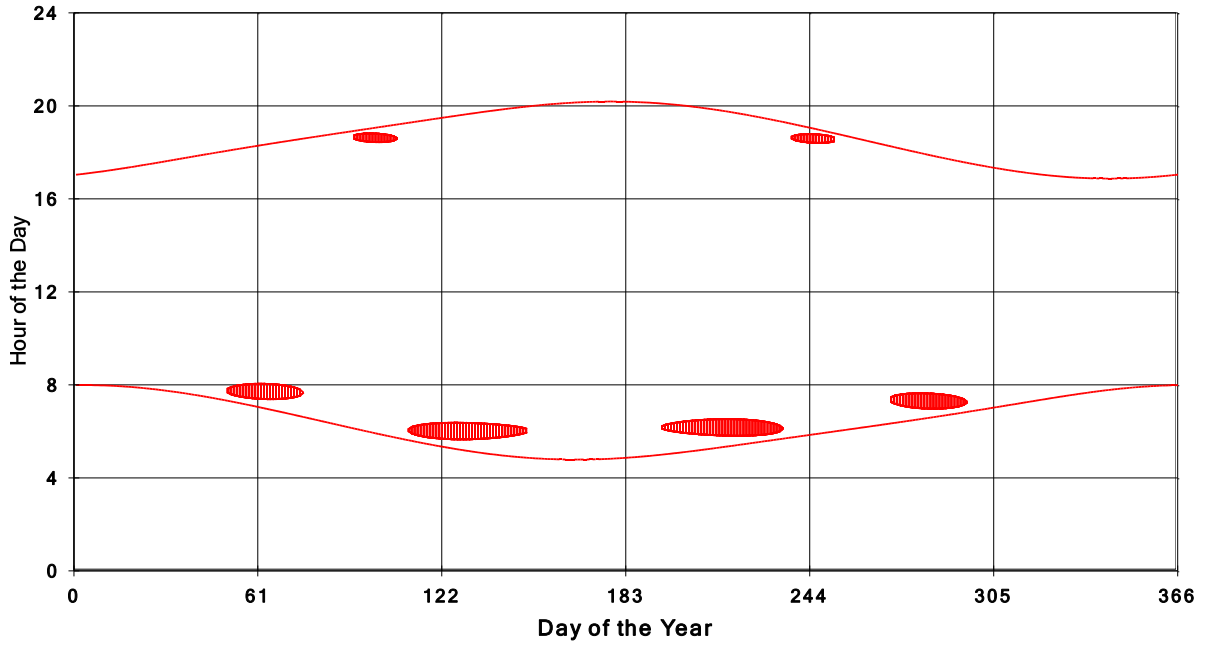

**January 31 2013 Flicker with no barns
shadow Times on House 3056, All Windows from All Turbine:**