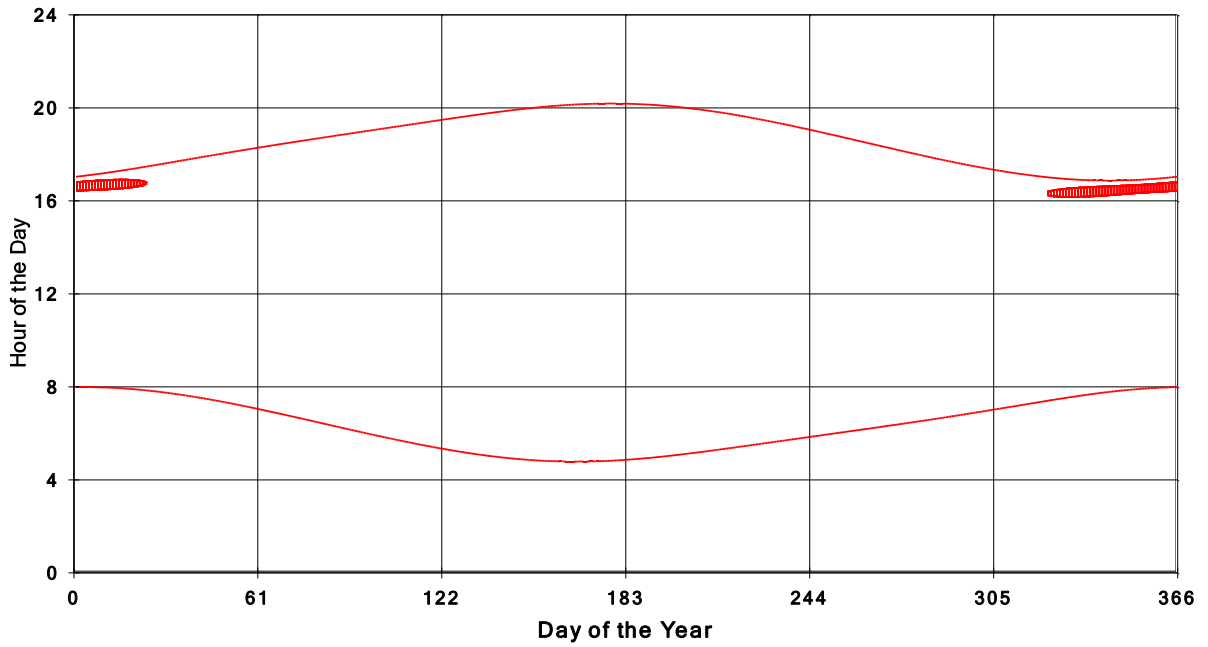

**January 31 2013 Flicker with no barns
hadow Times on House 3198, All Windows from All Turbine:**

**January 31 2013 Flicker with no barns
shadow Times on House 3194, All Windows from All Turbine:**