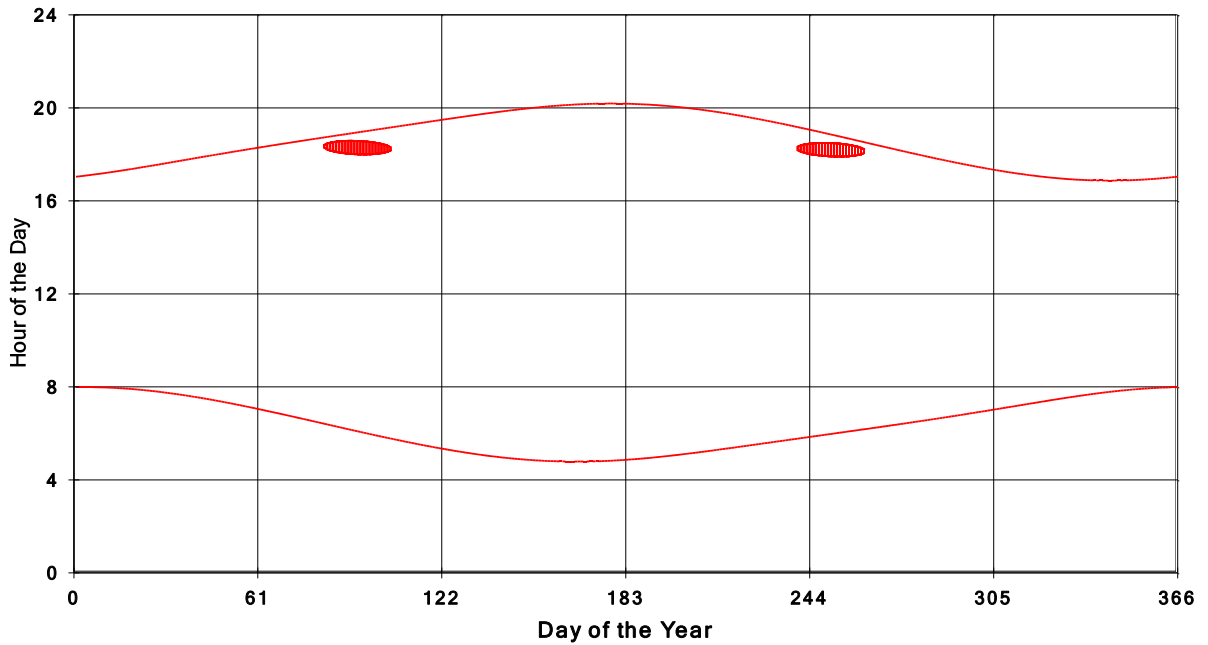

**January 31 2013 Flicker with no barns
shadow Times on House 3145, All Windows from All Turbine:**

**January 31 2013 Flicker with no barns
shadow Times on House 3143, All Windows from All Turbine:**