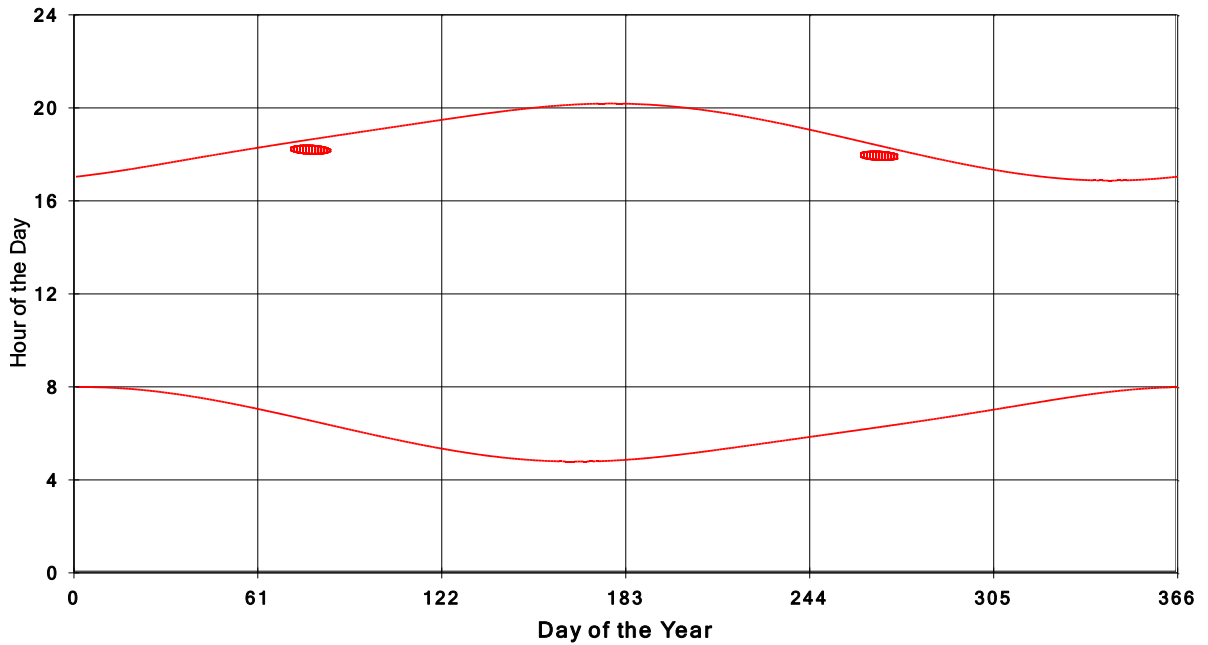

**January 31 2013 Flicker with no barns
shadow Times on House 3117, All Windows from All Turbine:**

January 31 2013 Flicker with no barns
Shadow Times on House 3110, All Windows from All Turbine: