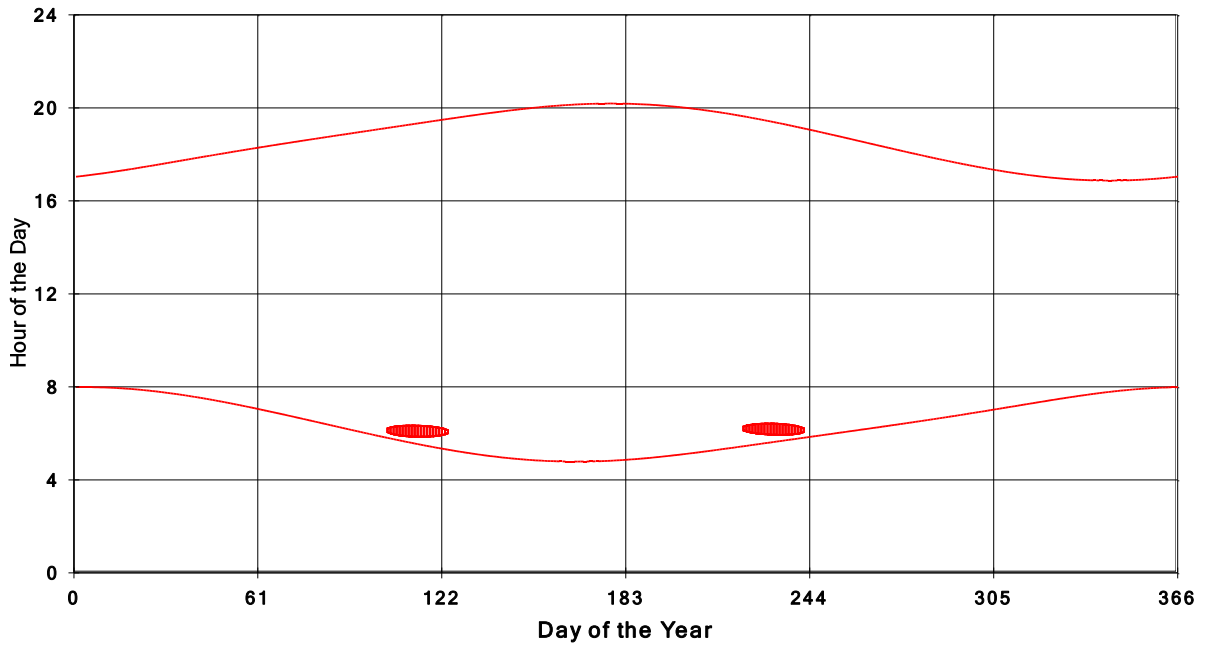

**January 31 2013 Flicker with no barns  
shadow Times on House 3053, All Windows from All Turbine:**

**January 31 2013 Flicker with no barns  
shadow Times on House 3055, All Windows from All Turbine:**

**January 31 2013 Flicker with no barns  
shadow Times on House 3056, All Windows from All Turbine:**

**January 31 2013 Flicker with no barns  
shadow Times on House 3057, All Windows from All Turbine:**