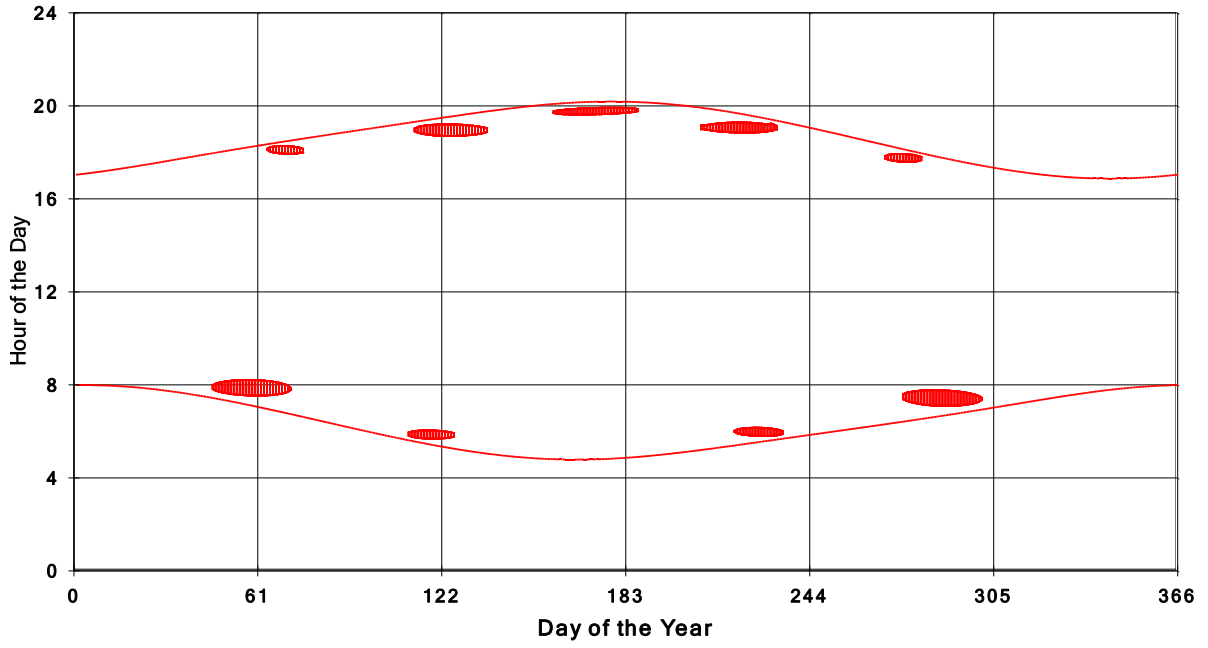

January 31 2013 Flicker with no barns  
shadow Times on House 3018, All Windows from All Turbine:

January 31 2013 Flicker with no barns  
shadow Times on House 3024, All Windows from All Turbine:

January 31 2013 Flicker with no barns  
hadow Times on House 3049, All Windows from All Turbine: