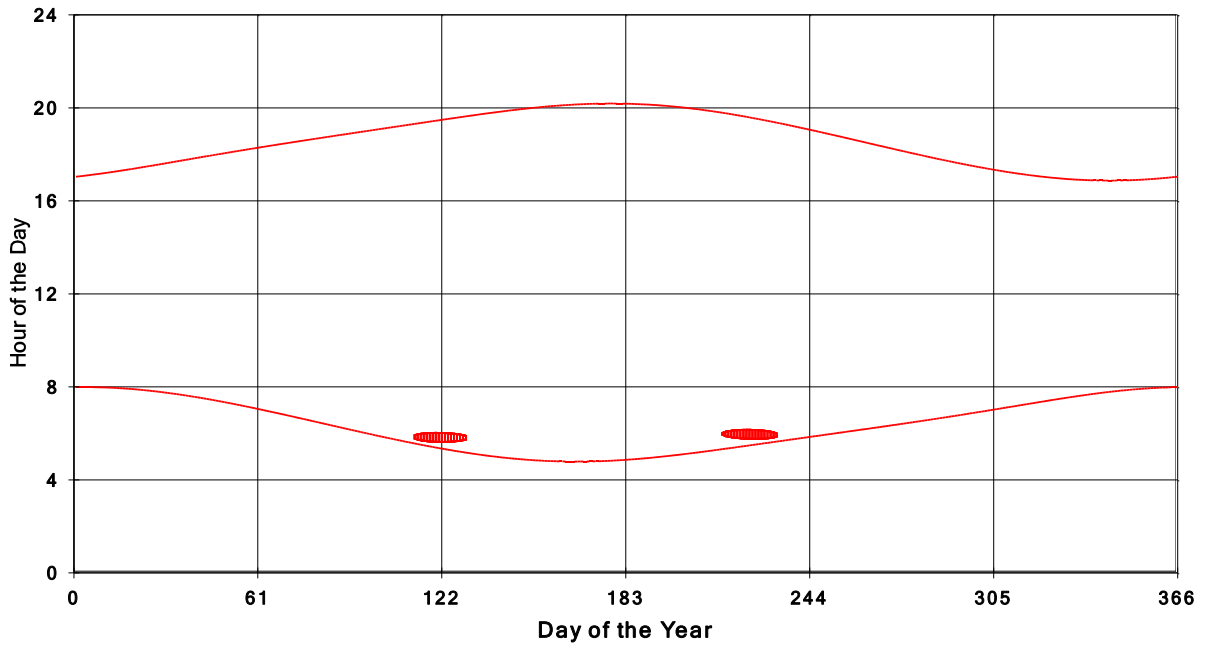

January 31 2013 Flicker with no barns
shadow Times on House 3160, All Windows from All Turbine:

**January 31 2013 Flicker with no barns
shadow Times on House 3159, All Windows from All Turbine:**