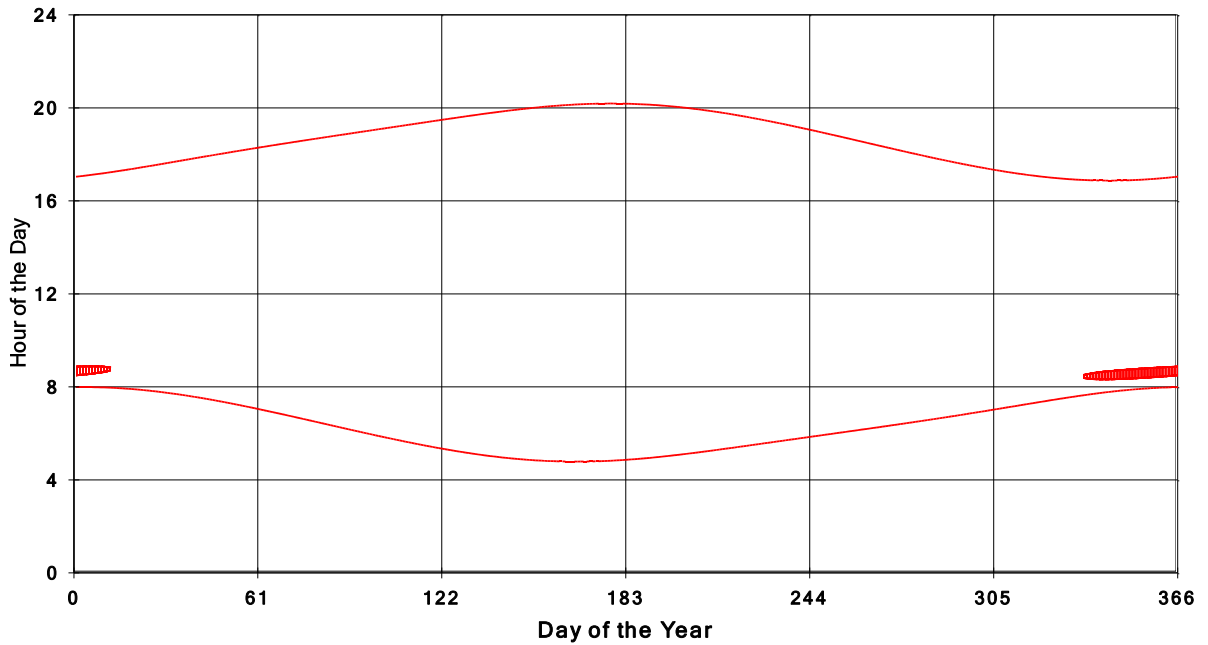

January 31 2013 Flicker with no barns  
shadow Times on House 3018, All Windows from All Turbine:

January 31 2013 Flicker with no barns  
shadow Times on House 3024, All Windows from All Turbine:

January 31 2013 Flicker with no barns  
hadow Times on House 3049, All Windows from All Turbine: