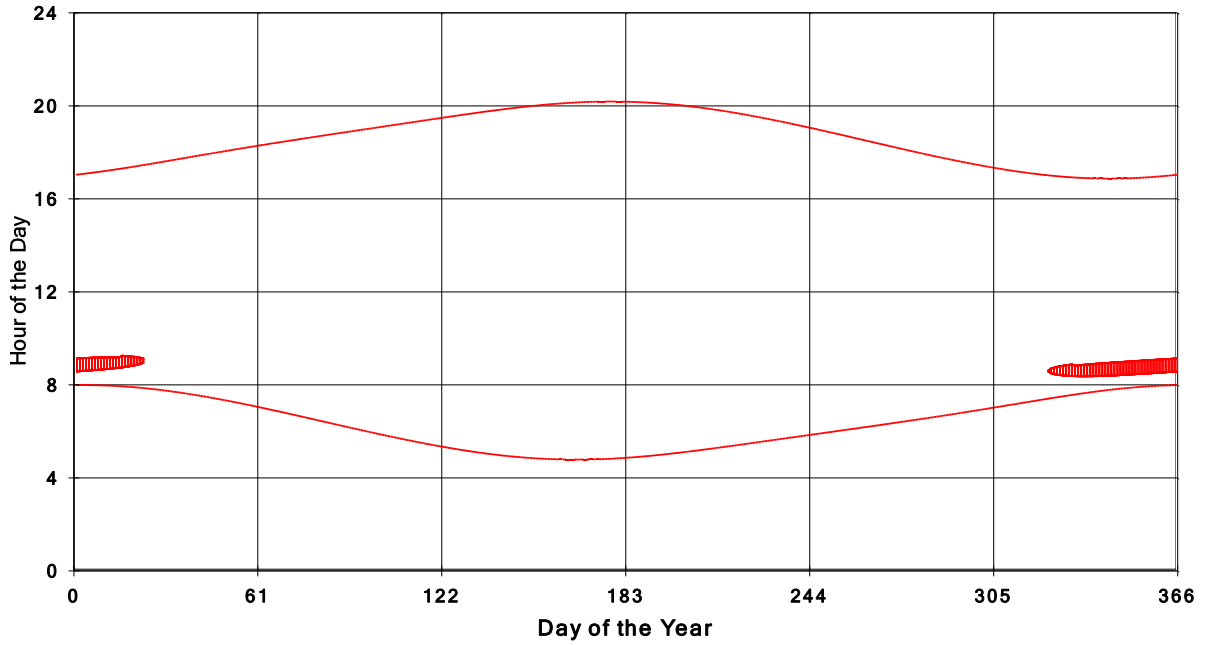

January 31 2013 Flicker with no barns
shadow Times on House 3256, All Windows from All Turbine: