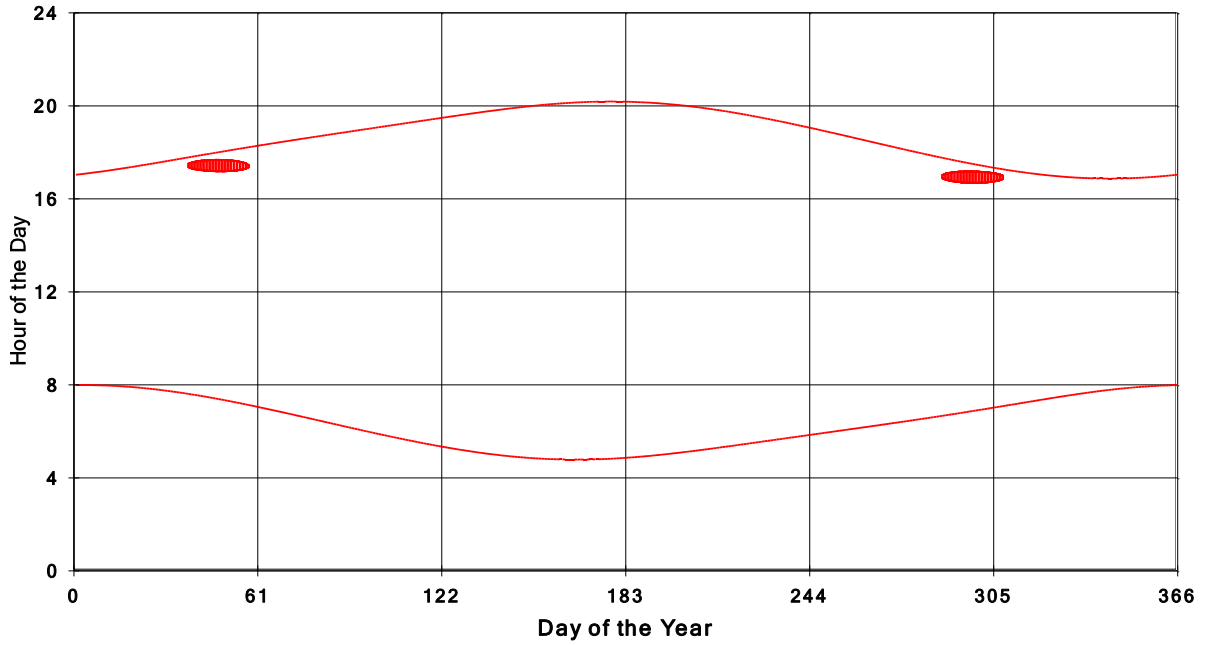

**January 31 2013 Flicker with no barns
shadow Times on House 3189, All Windows from All Turbine:**