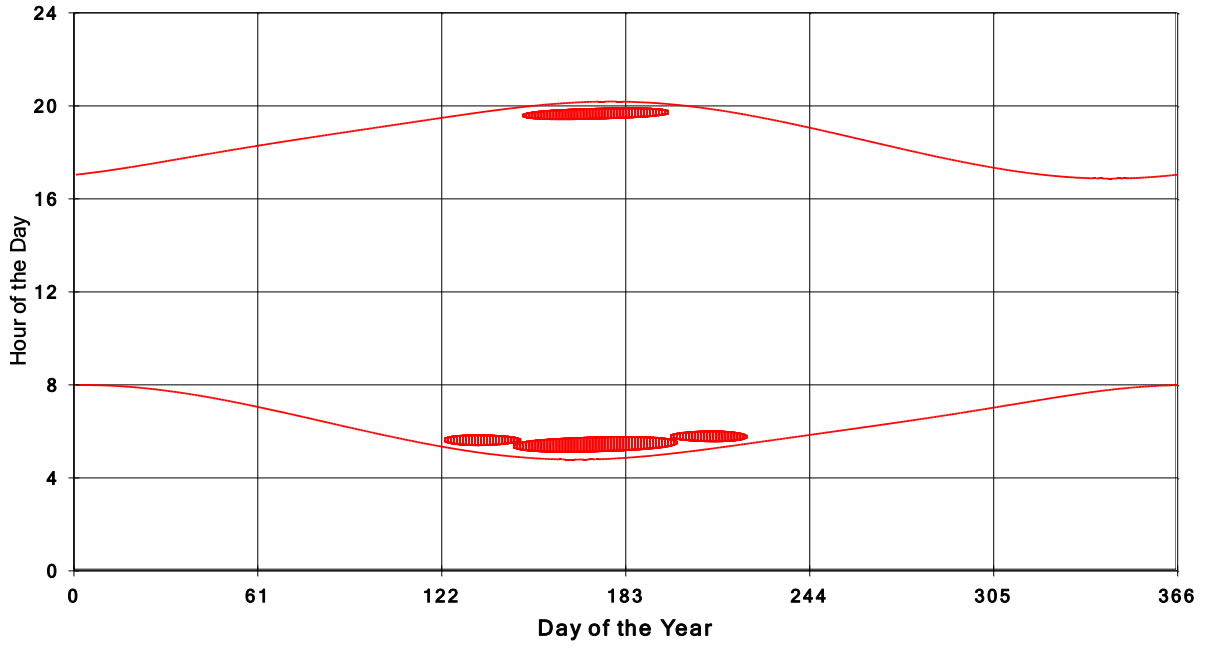

**January 31 2013 Flicker with no barns
shadow Times on House 3183, All Windows from All Turbine:**