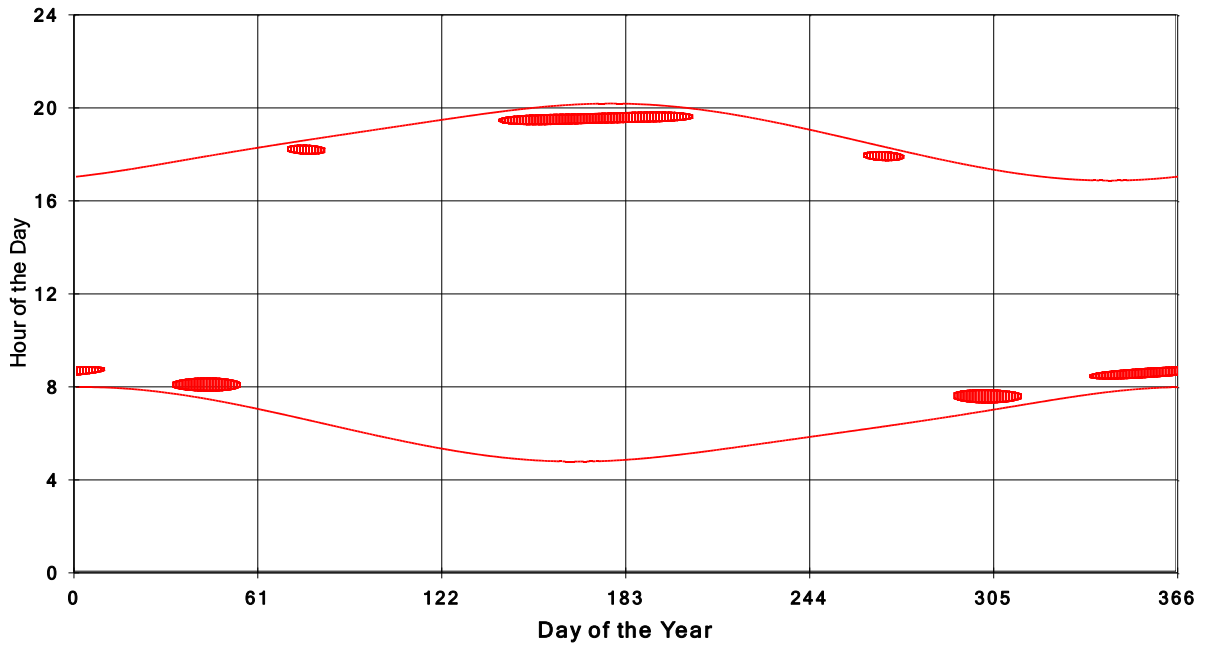

**January 31 2013 Flicker with no barns
hadow Times on House 3131, All Windows from All Turbine:**

January 31 2013 Flicker with no barns
shadow Times on House 3123, All Windows from All Turbine: