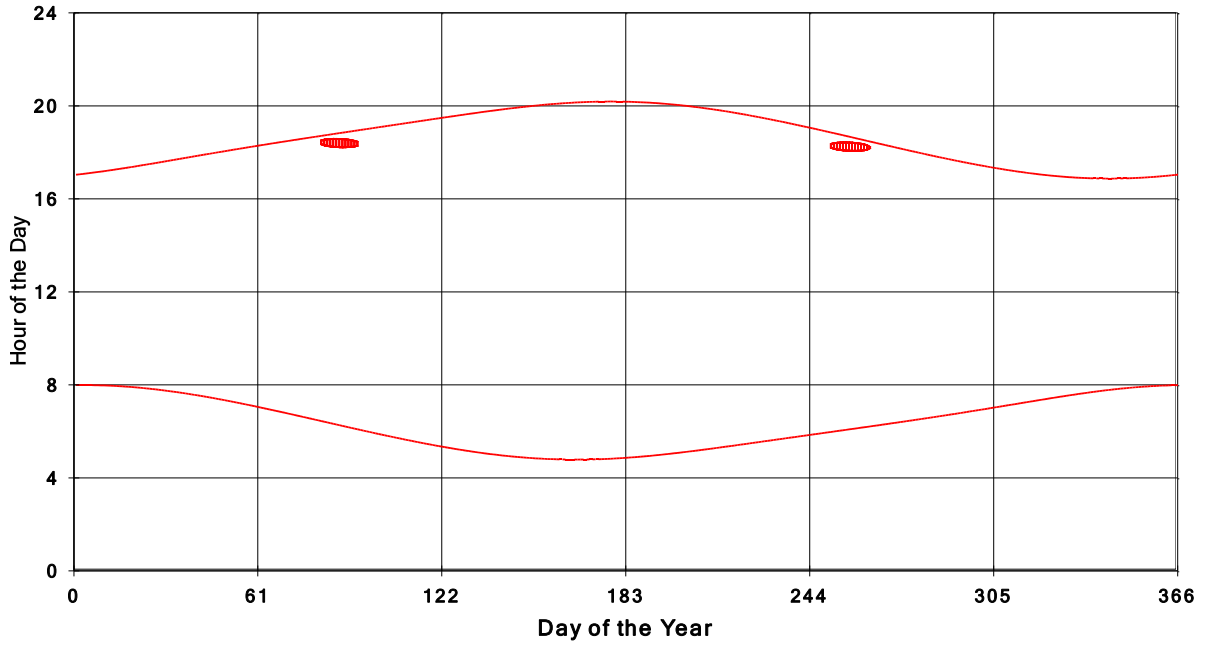

**January 31 2013 Flicker with no barns
shadow Times on House 3084, All Windows from All Turbine:**