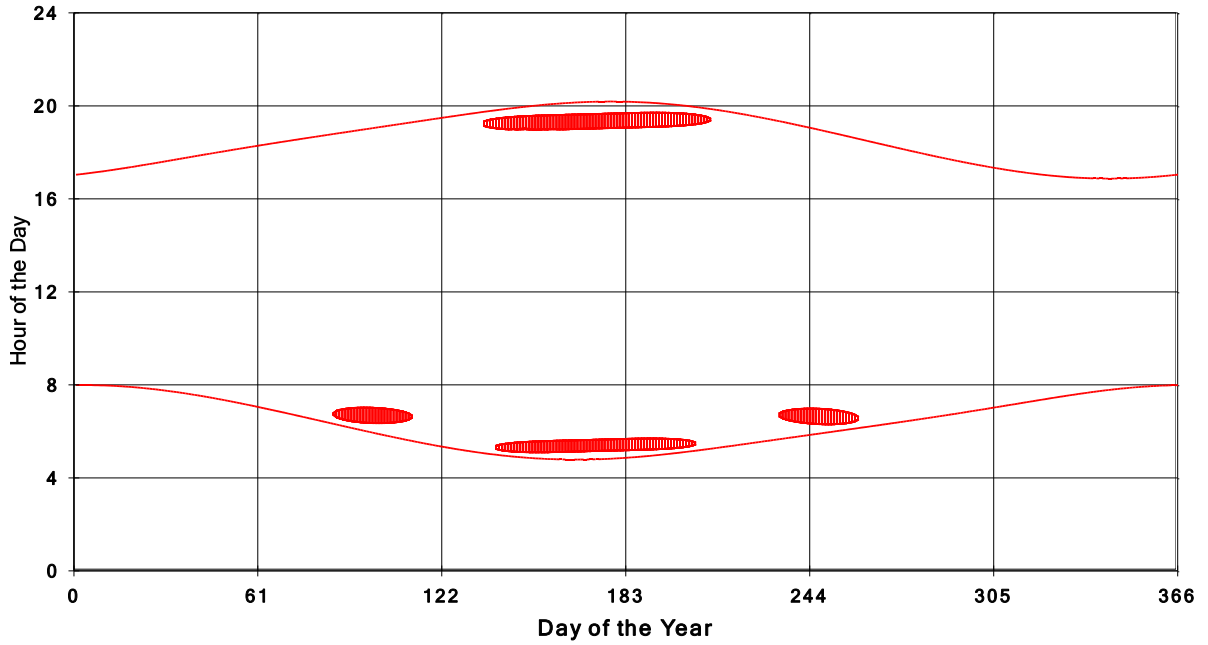

**January 31 2013 Flicker with no barns
shadow Times on House 3145, All Windows from All Turbine:**