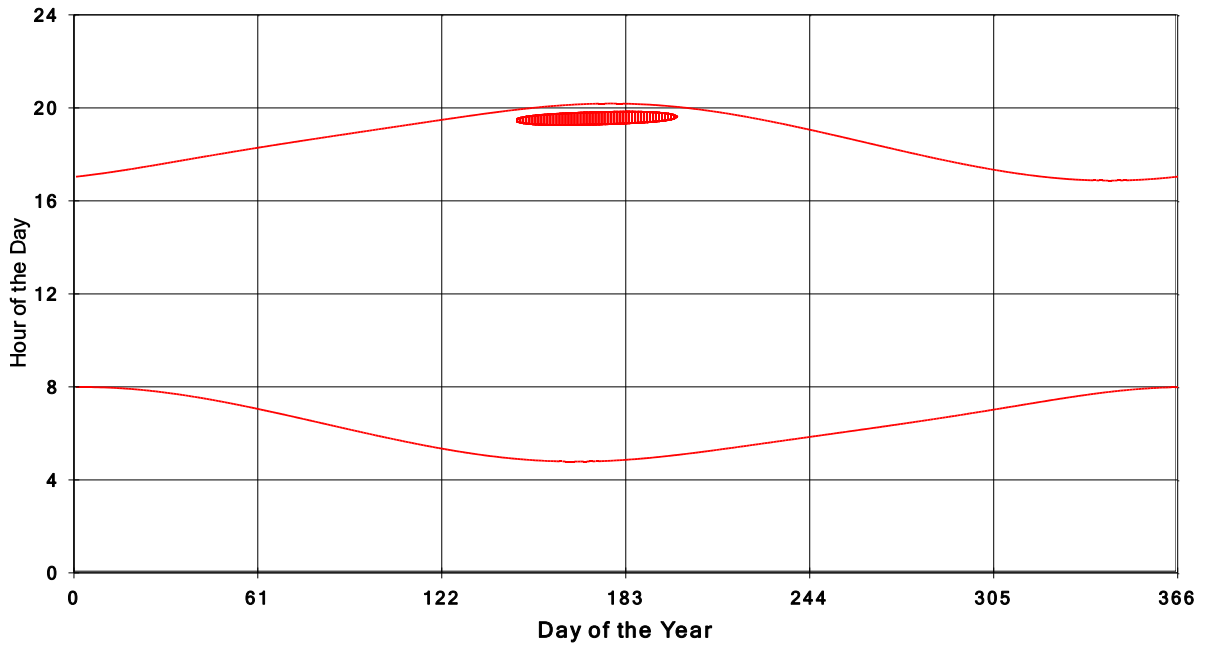

**January 31 2013 Flicker with no barns
shadow Times on House 3142, All Windows from All Turbine:**

**January 31 2013 Flicker with no barns
hadow Times on House 3141, All Windows from All Turbine:**