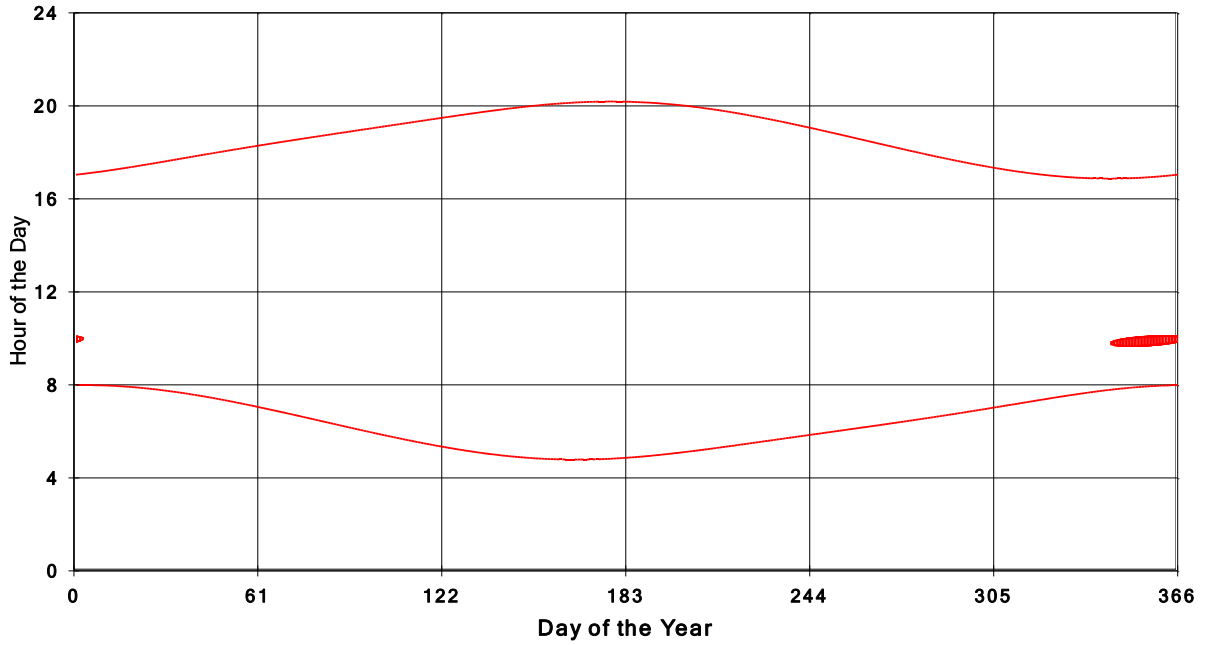

**January 31 2013 Flicker with no barns
shadow Times on House 3053, All Windows from All Turbine:**