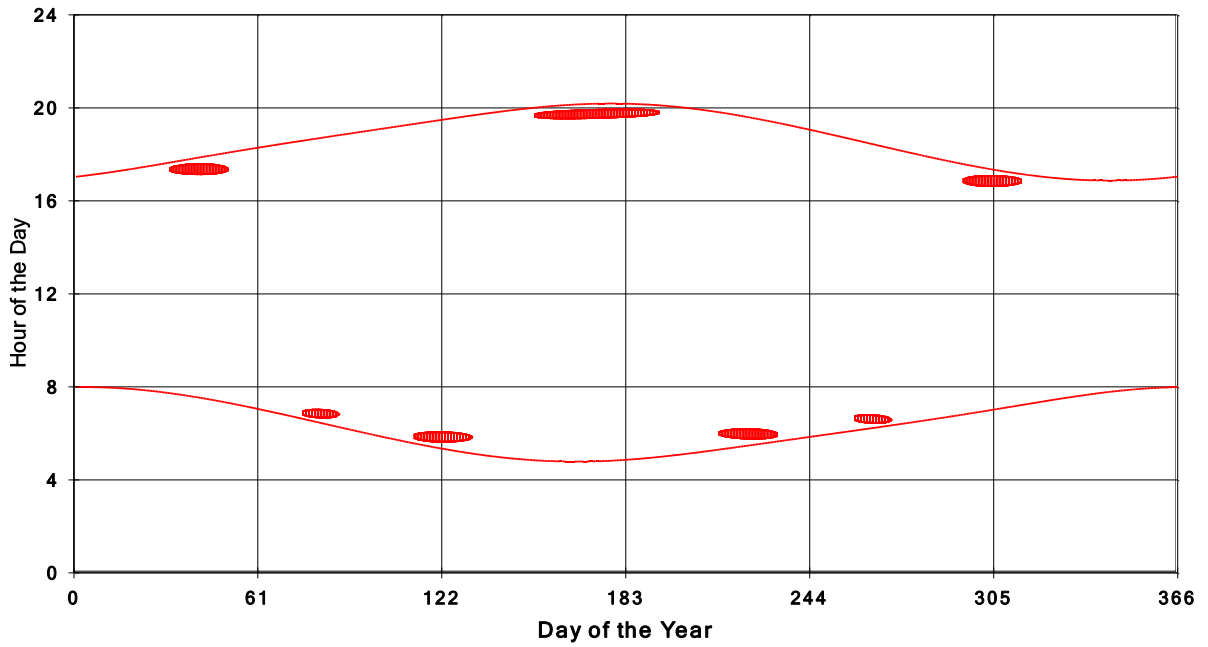

January 31 2013 Flicker with no barns
shadow Times on House 3120, All Windows from All Turbine: