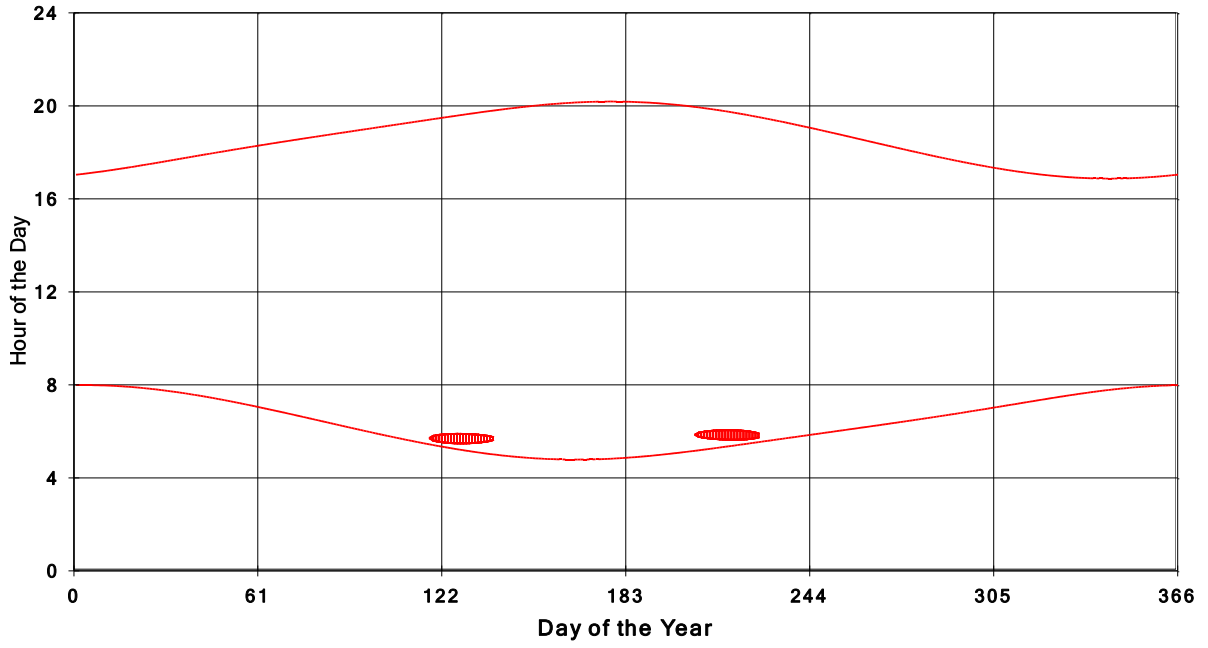

**January 31 2013 Flicker with no barns
shadow Times on House 3191, All Windows from All Turbine:**