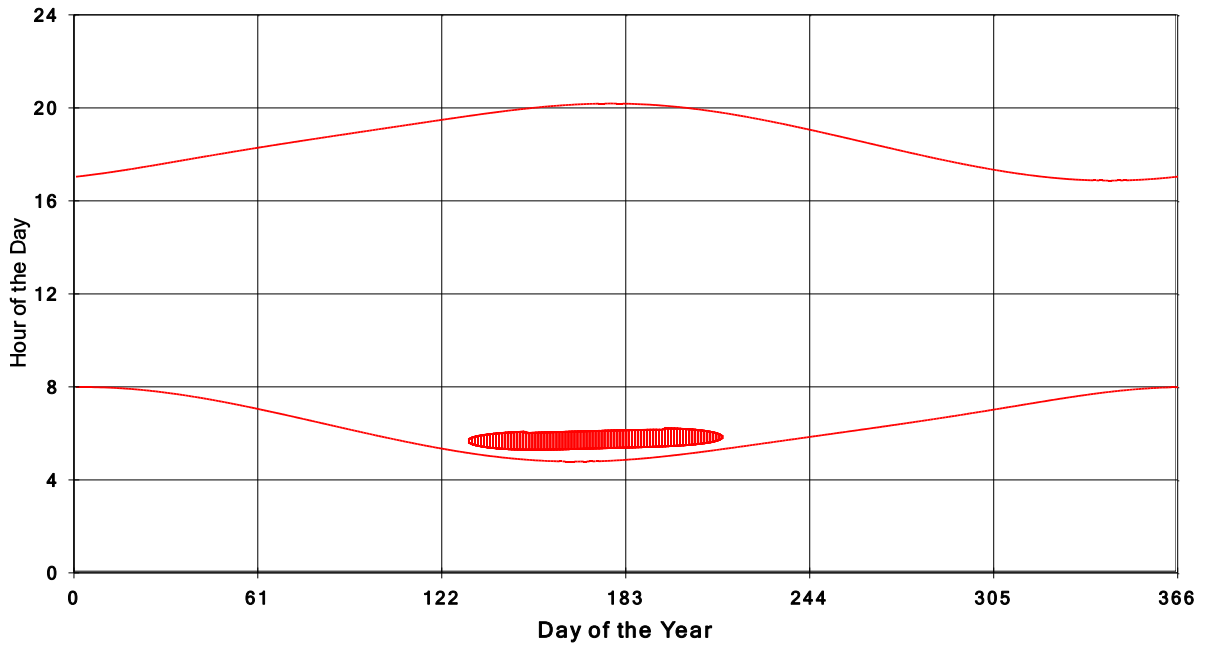

January 31 2013 Flicker with no barns
Shadow Times on House 3072, All Windows from All Turbine:

**January 31 2013 Flicker with no barns
shadow Times on House 3070, All Windows from All Turbine:**