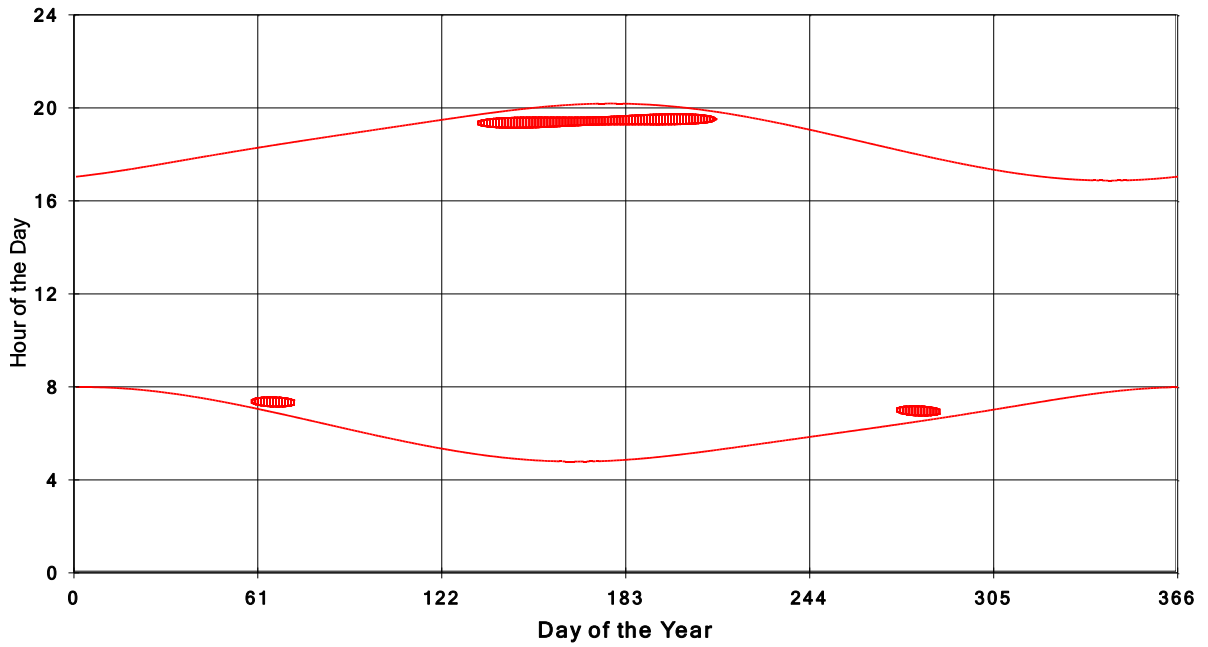

January 31 2013 Flicker with no barns
shadow Times on House 3256, All Windows from All Turbine:

January 31 2013 Flicker with no barns
shadow Times on House 3255, All Windows from All Turbine: