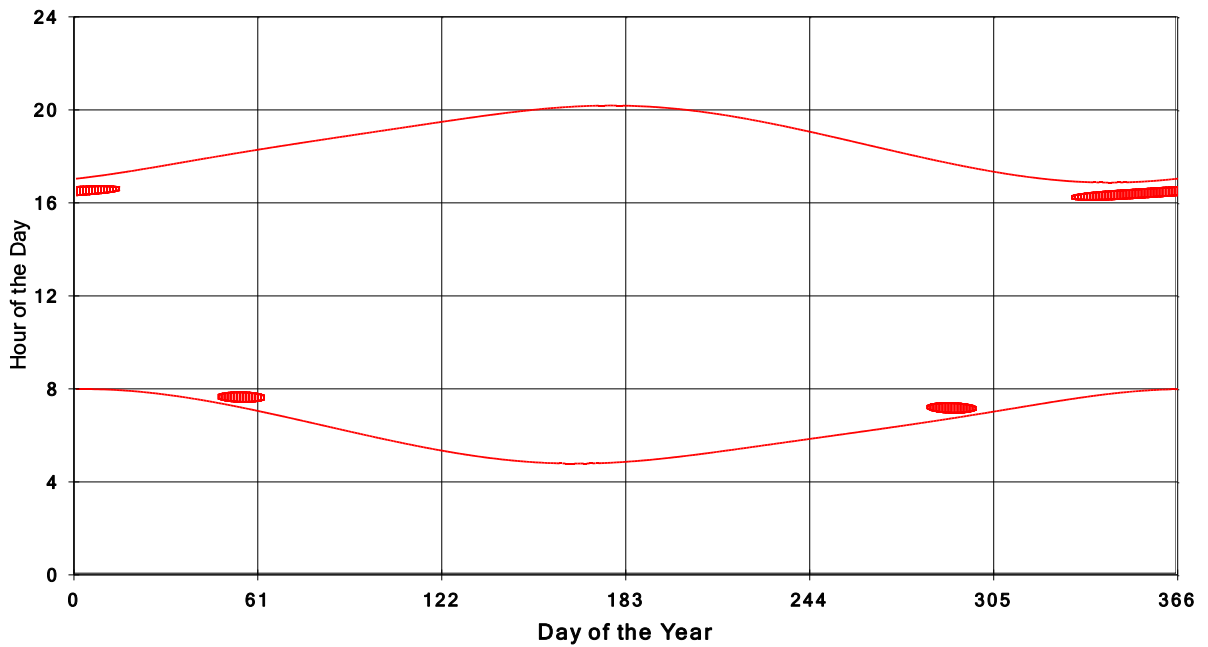

January 31 2013 Flicker with no barns
shadow Times on House 3122, All Windows from All Turbine:

January 31 2013 Flicker with no barns
shadow Times on House 3121, All Windows from All Turbine: