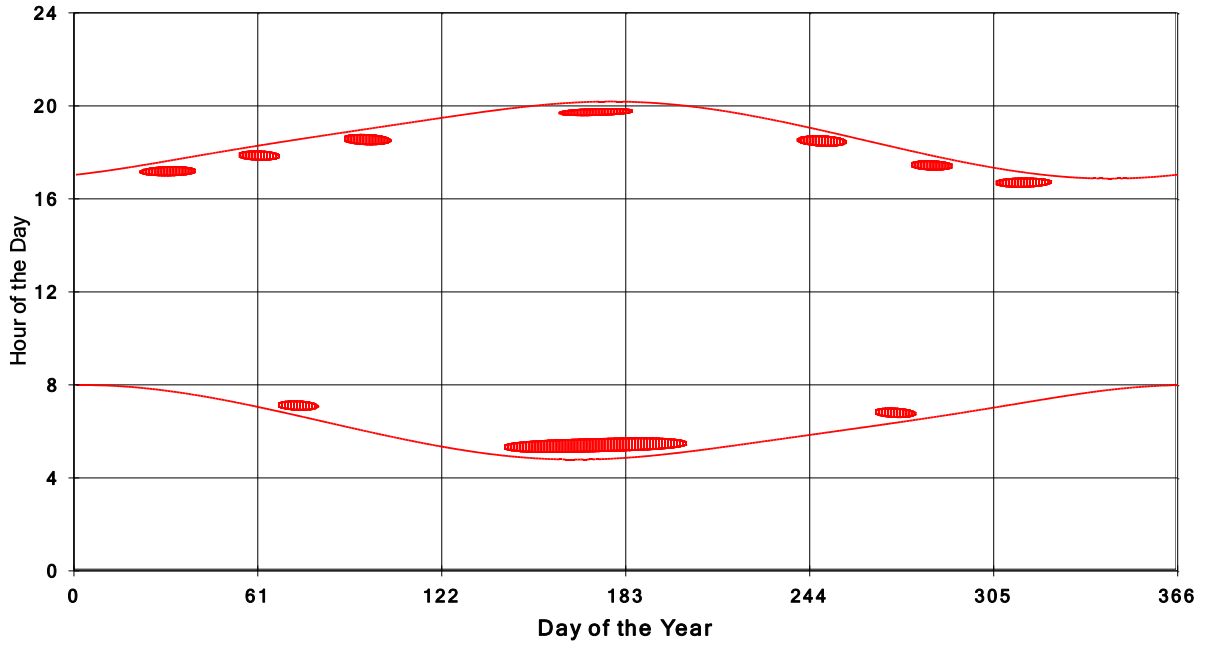

January 31 2013 Flicker with no barns
shadow Times on House 3164, All Windows from All Turbine: