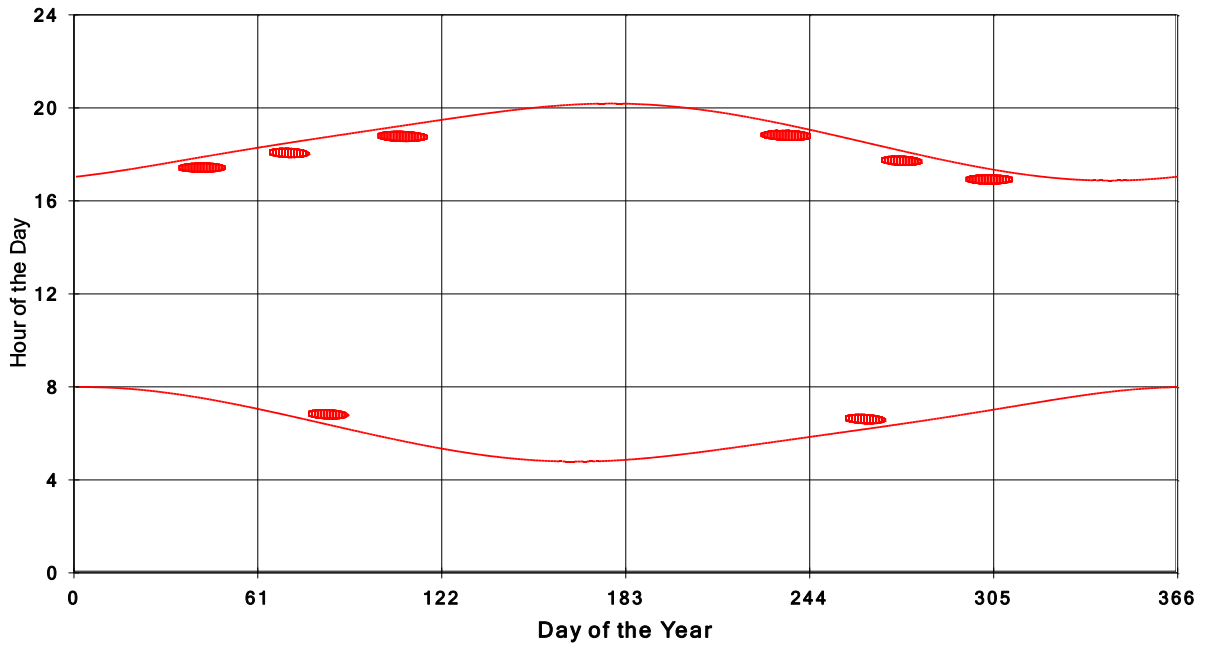

January 31 2013 Flicker with no barns
shadow Times on House 3164, All Windows from All Turbine:

January 31 2013 Flicker with no barns
hadow Times on House 3163, All Windows from All Turbine: