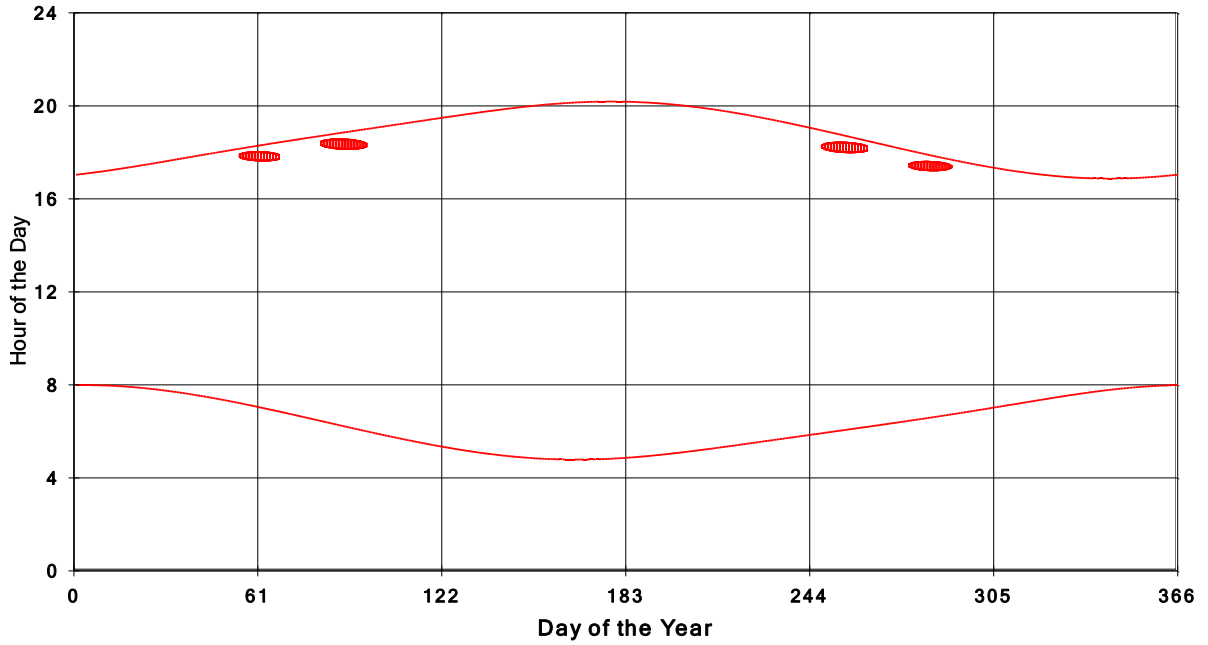

**January 31 2013 Flicker with no barns
shadow Times on House 3078, All Windows from All Turbine:**