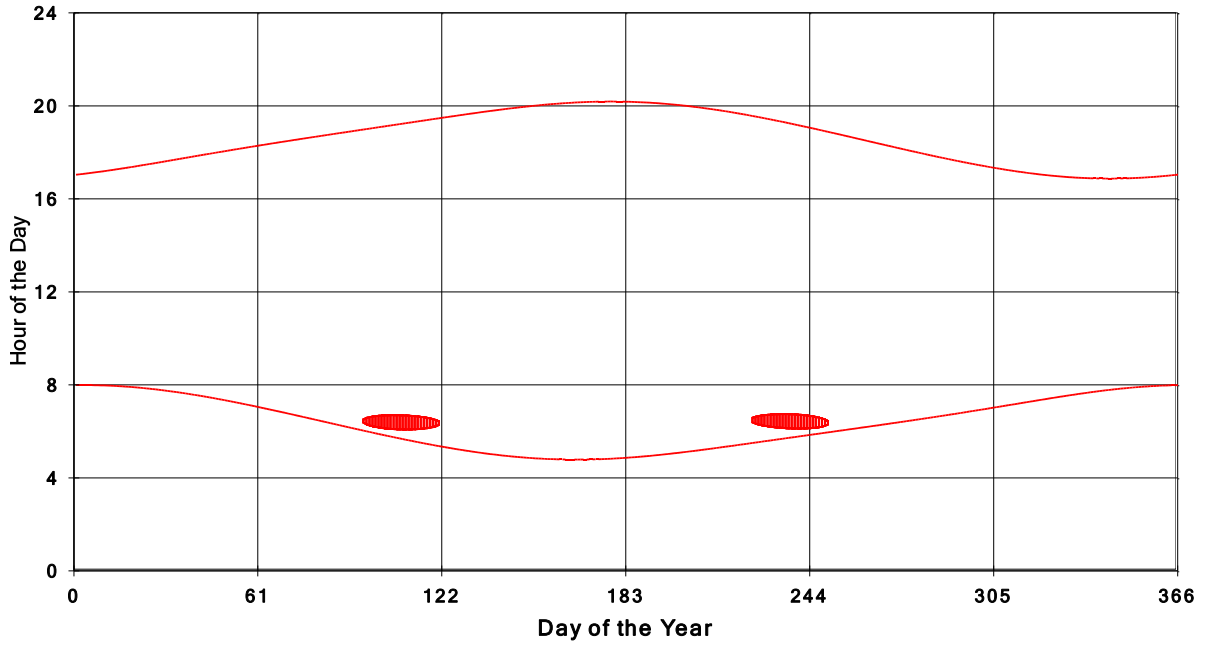

**January 31 2013 Flicker with no barns
shadow Times on House 3065, All Windows from All Turbine:**