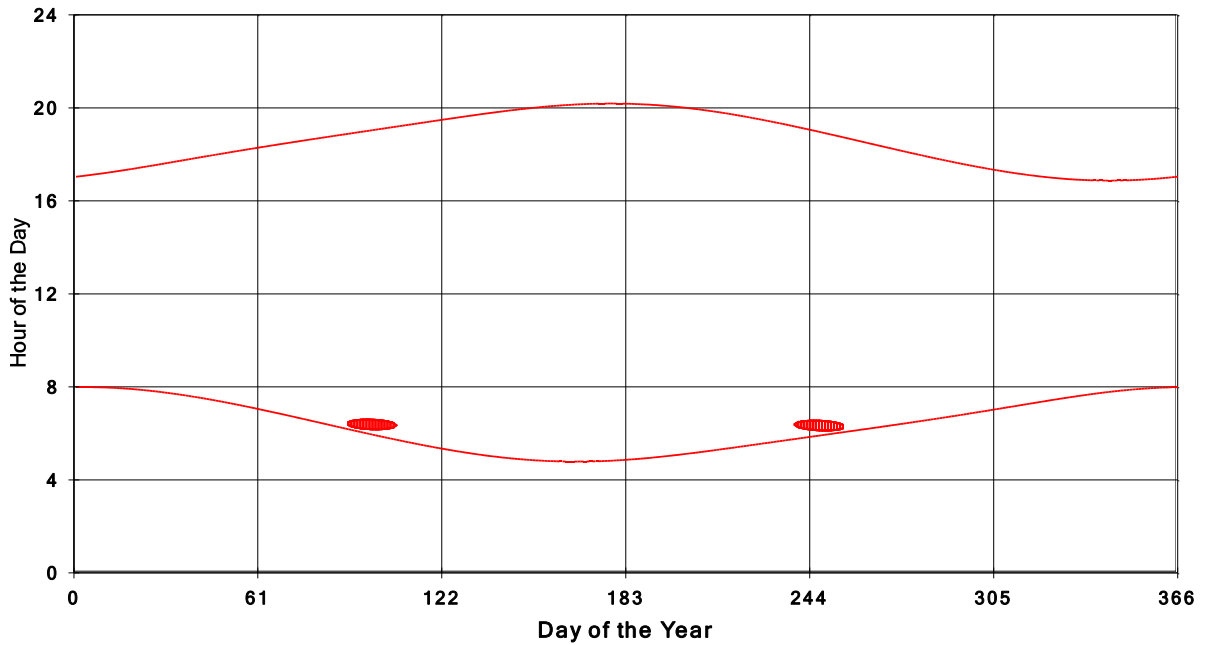

January 31 2013 Flicker with no barns
shadow Times on House 3120, All Windows from All Turbine:

**January 31 2013 Flicker with no barns
shadow Times on House 3118, All Windows from All Turbine:**