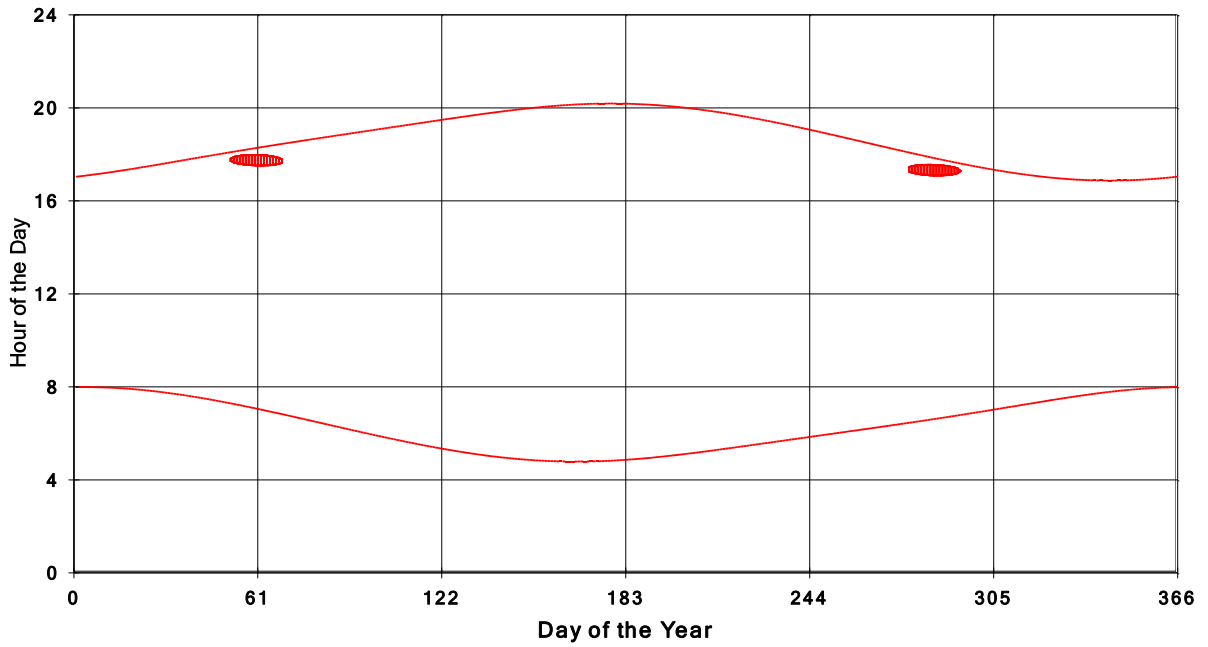

**January 31 2013 Flicker with no barns
shadow Times on House 3189, All Windows from All Turbine:**

**January 31 2013 Flicker with no barns
shadow Times on House 3187, All Windows from All Turbine:**