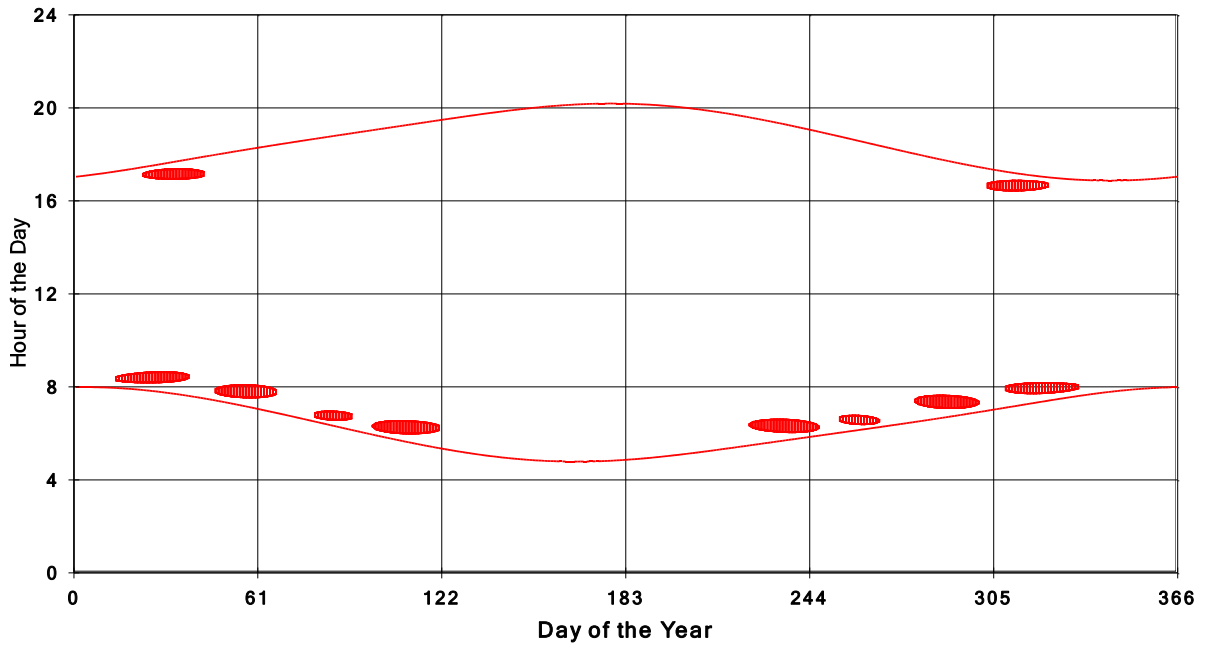

**January 31 2013 Flicker with no barns
shadow Times on House 3150, All Windows from All Turbine:**

**January 31 2013 Flicker with no barns
shadow Times on House 3149, All Windows from All Turbine:**