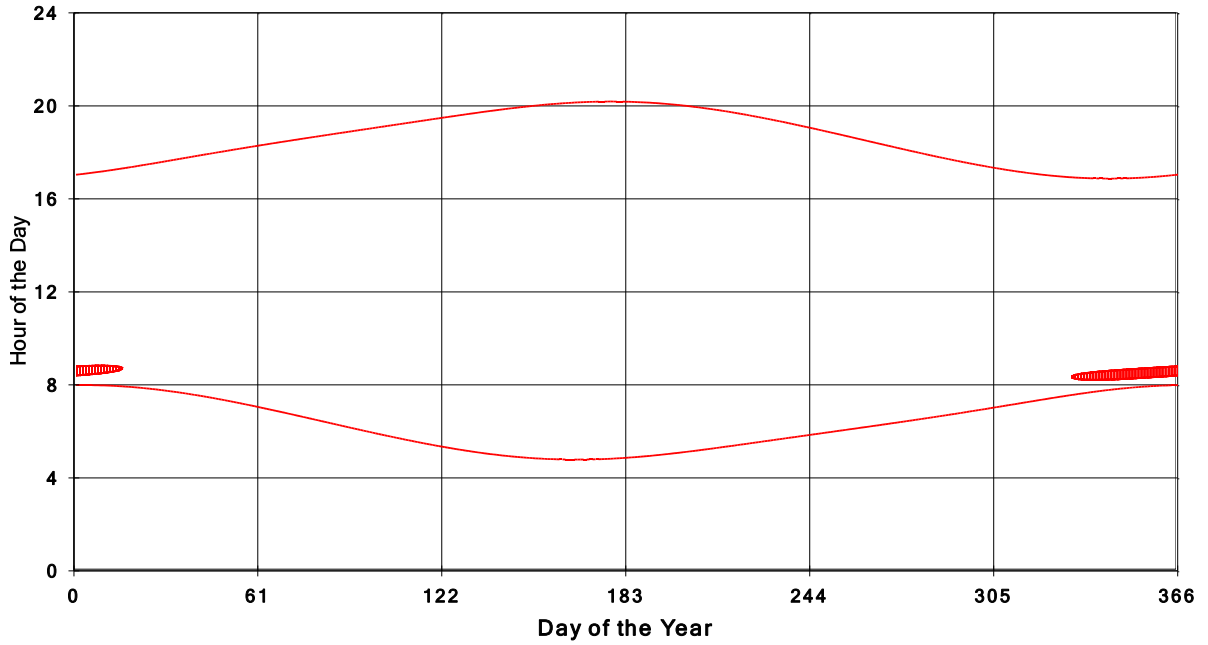

**January 31 2013 Flicker with no barns
shadow Times on House 3169, All Windows from All Turbine:**