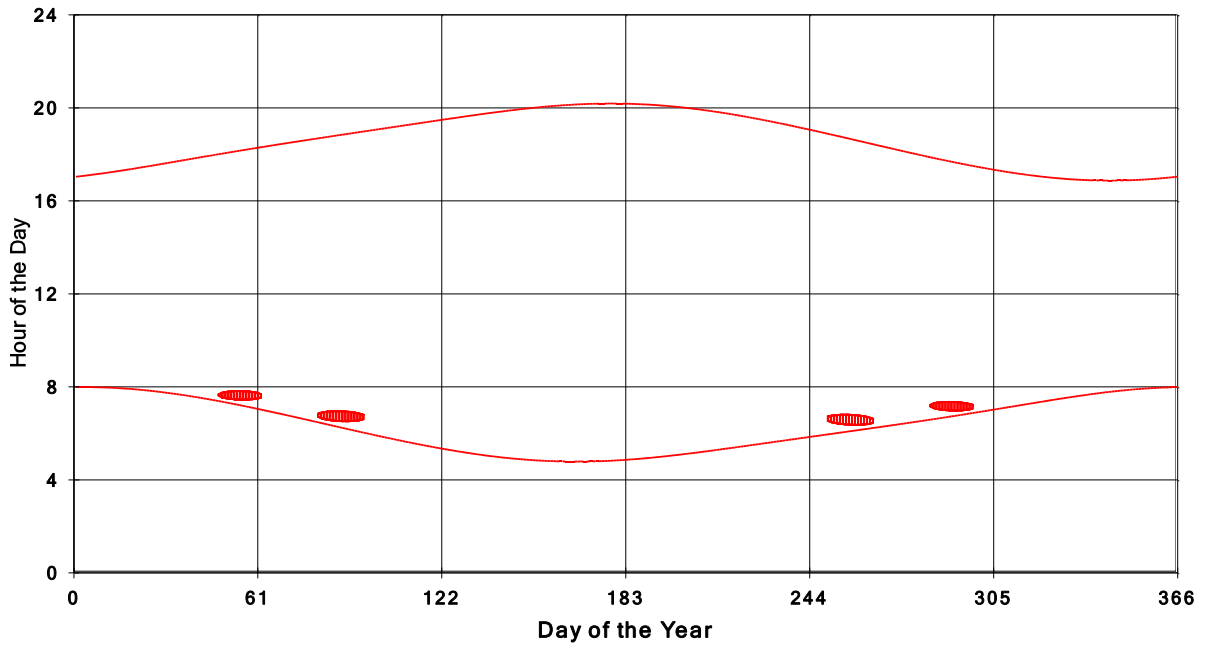

**January 31 2013 Flicker with no barns
shadow Times on House 3169, All Windows from All Turbine:**

**January 31 2013 Flicker with no barns
shadow Times on House 3167, All Windows from All Turbine:**