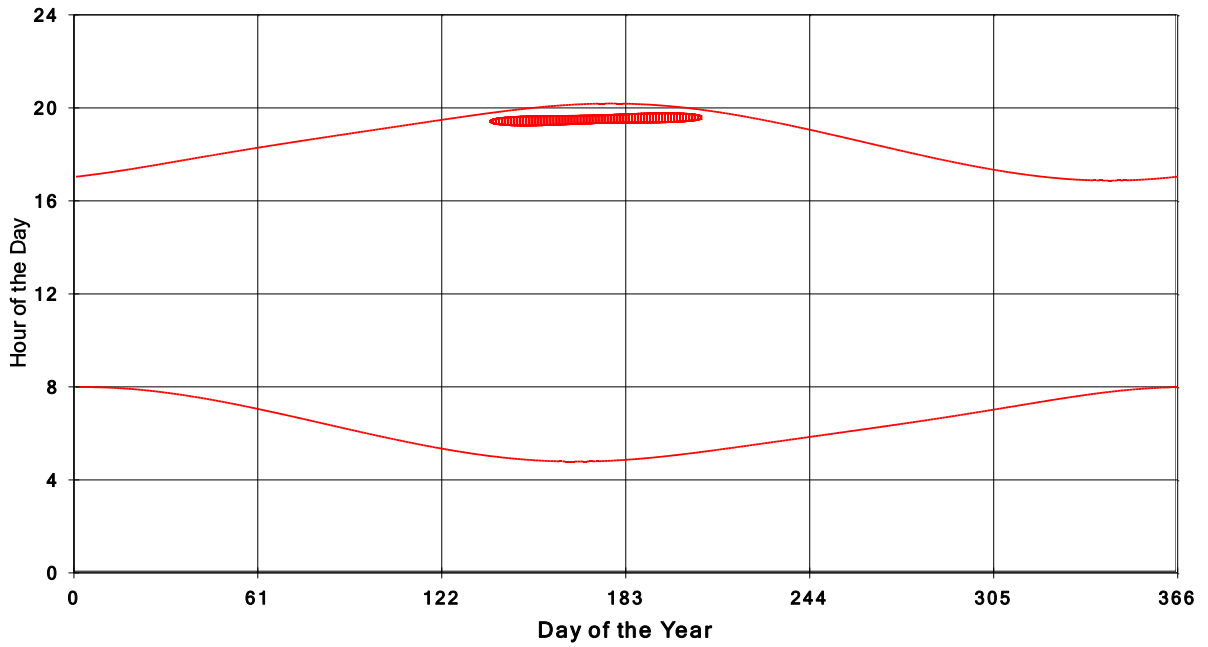

**January 31 2013 Flicker with no barns
shadow Times on House 3186, All Windows from All Turbine:**

**January 31 2013 Flicker with no barns
shadow Times on House 3185, All Windows from All Turbine:**